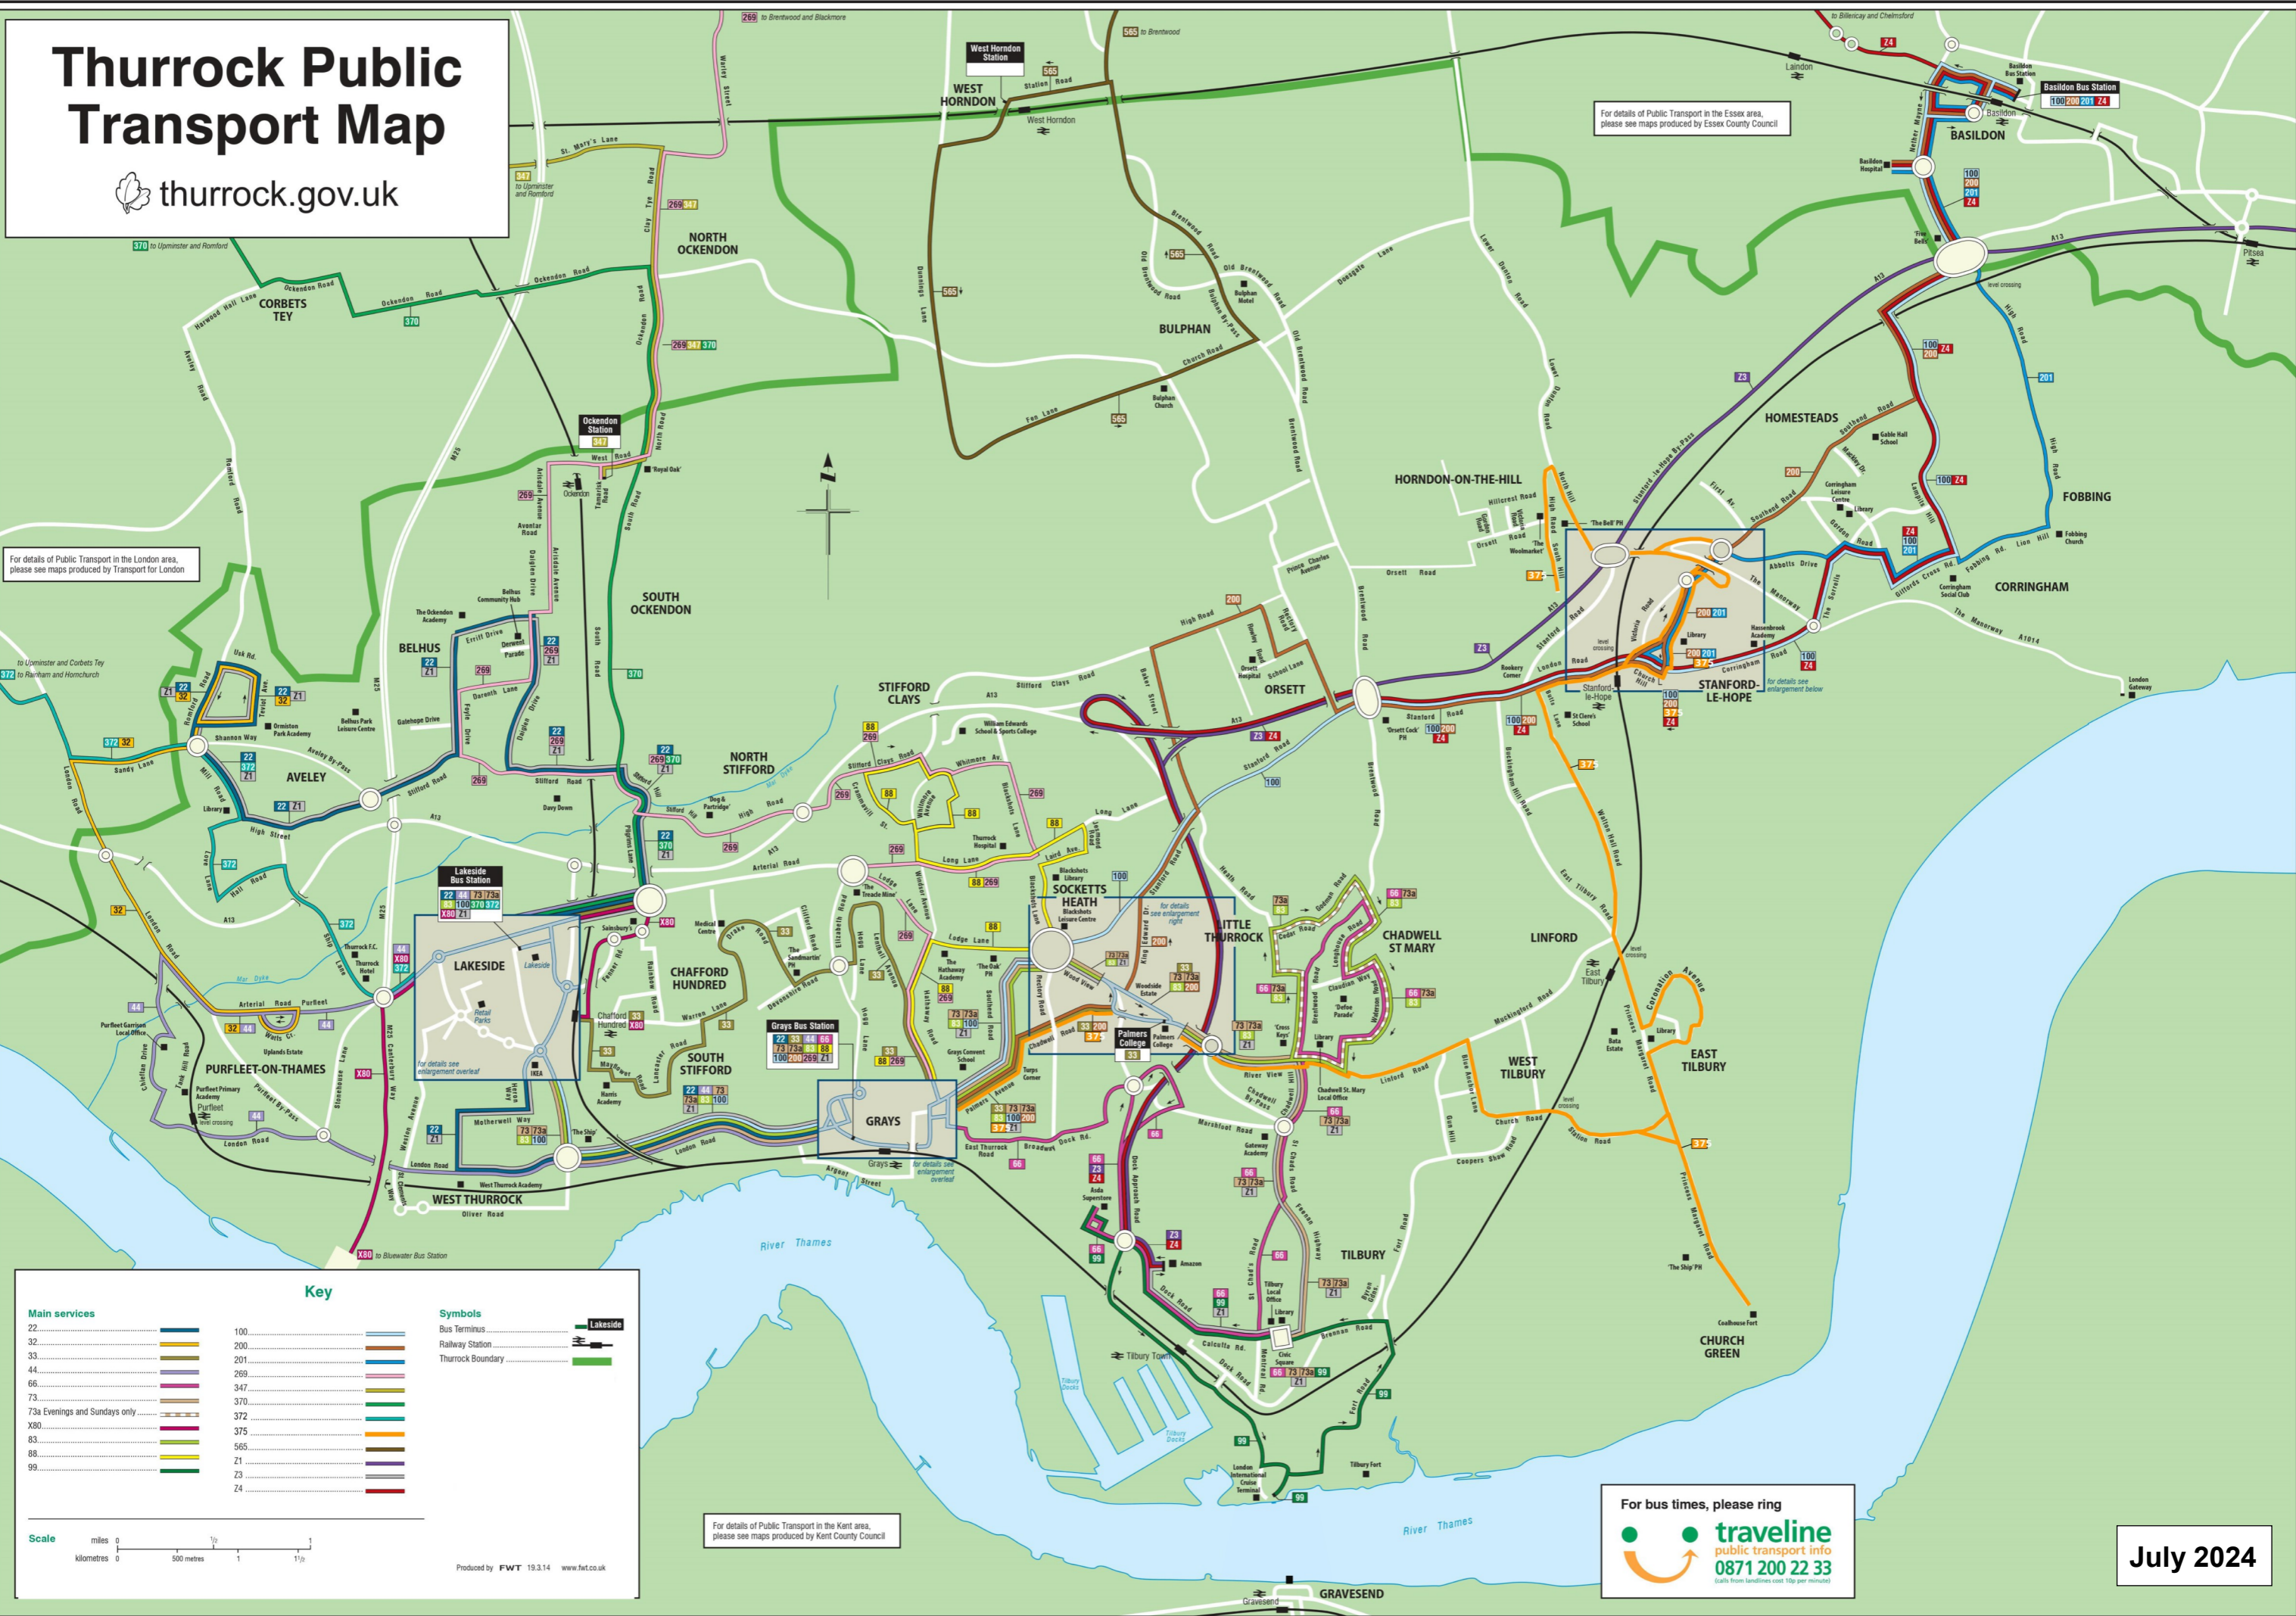

Thurrock Public Transport Map

thurrock.gov.uk

Main services		Symbols	
22	100	Bus Terminus	Lakeside
32	200	Railway Station	
33	201	Thurrock Boundary	
44	269		
66	347		
73	370		
73a Evenings and Sundays only	372		
X80	375		
83	565		
88	Z1		
99	Z3		
	Z4		

Produced by FWT 19.3.14 www.fwt.co.uk

For bus times, please ring

traveline
public transport info
0871 200 22 33
(calls from landlines cost 10p per minute)

July 2024