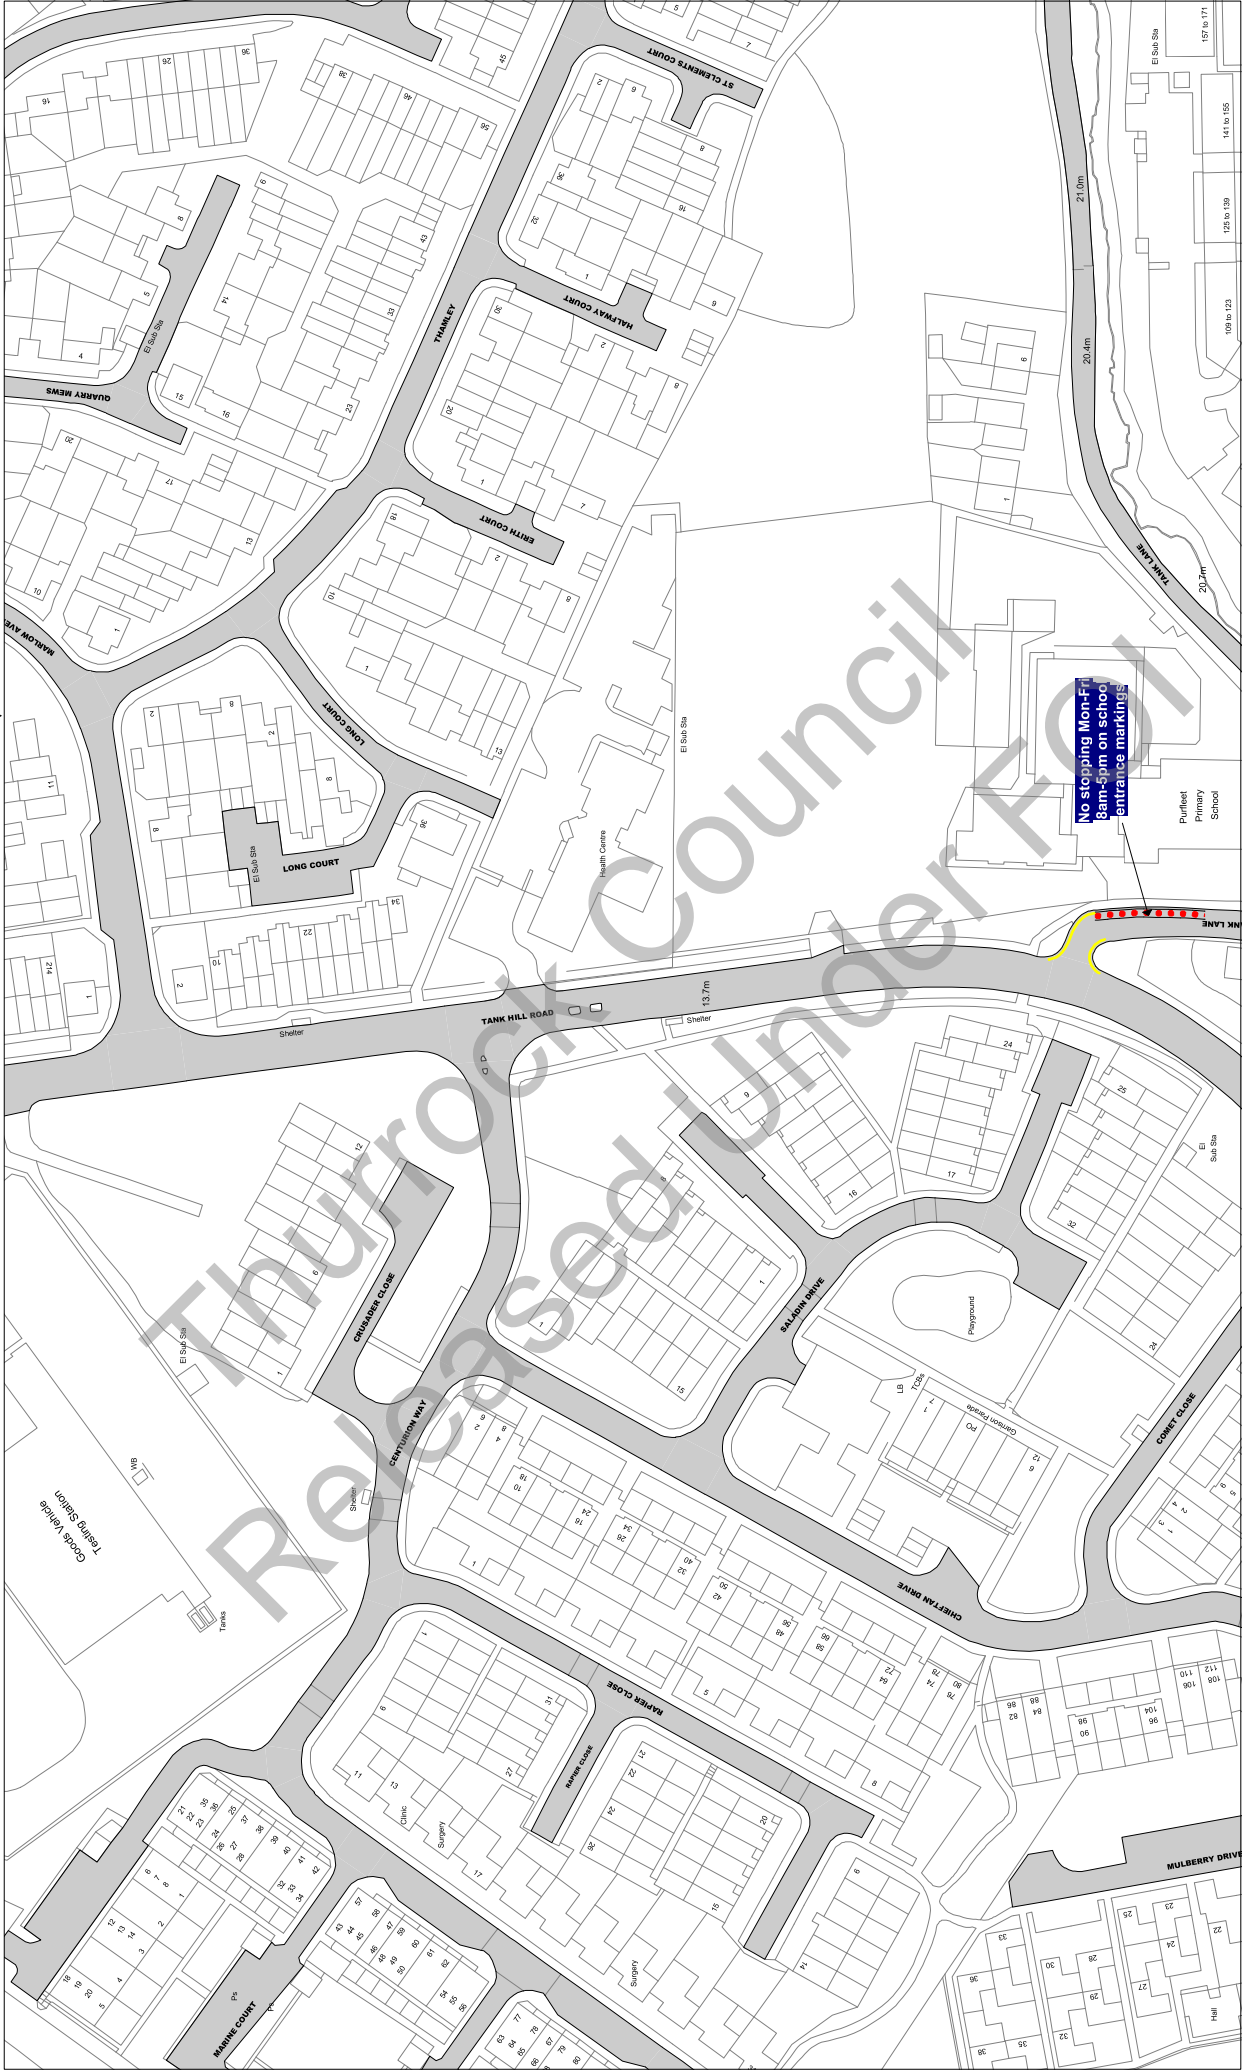

NOTE: SEE STATIC MAP SCHEDULE LEGEND FOR RESTRICTIONS DISPLAYED

Civic Offices, New Road Grays, Essex, RM17 6SL

Tile Ref: AJ5

Status: CONFIRMED

Sheet Revision Number: 0

Sheet Active From: 14/07/2017

Scale: 1 : 1250 @ A3