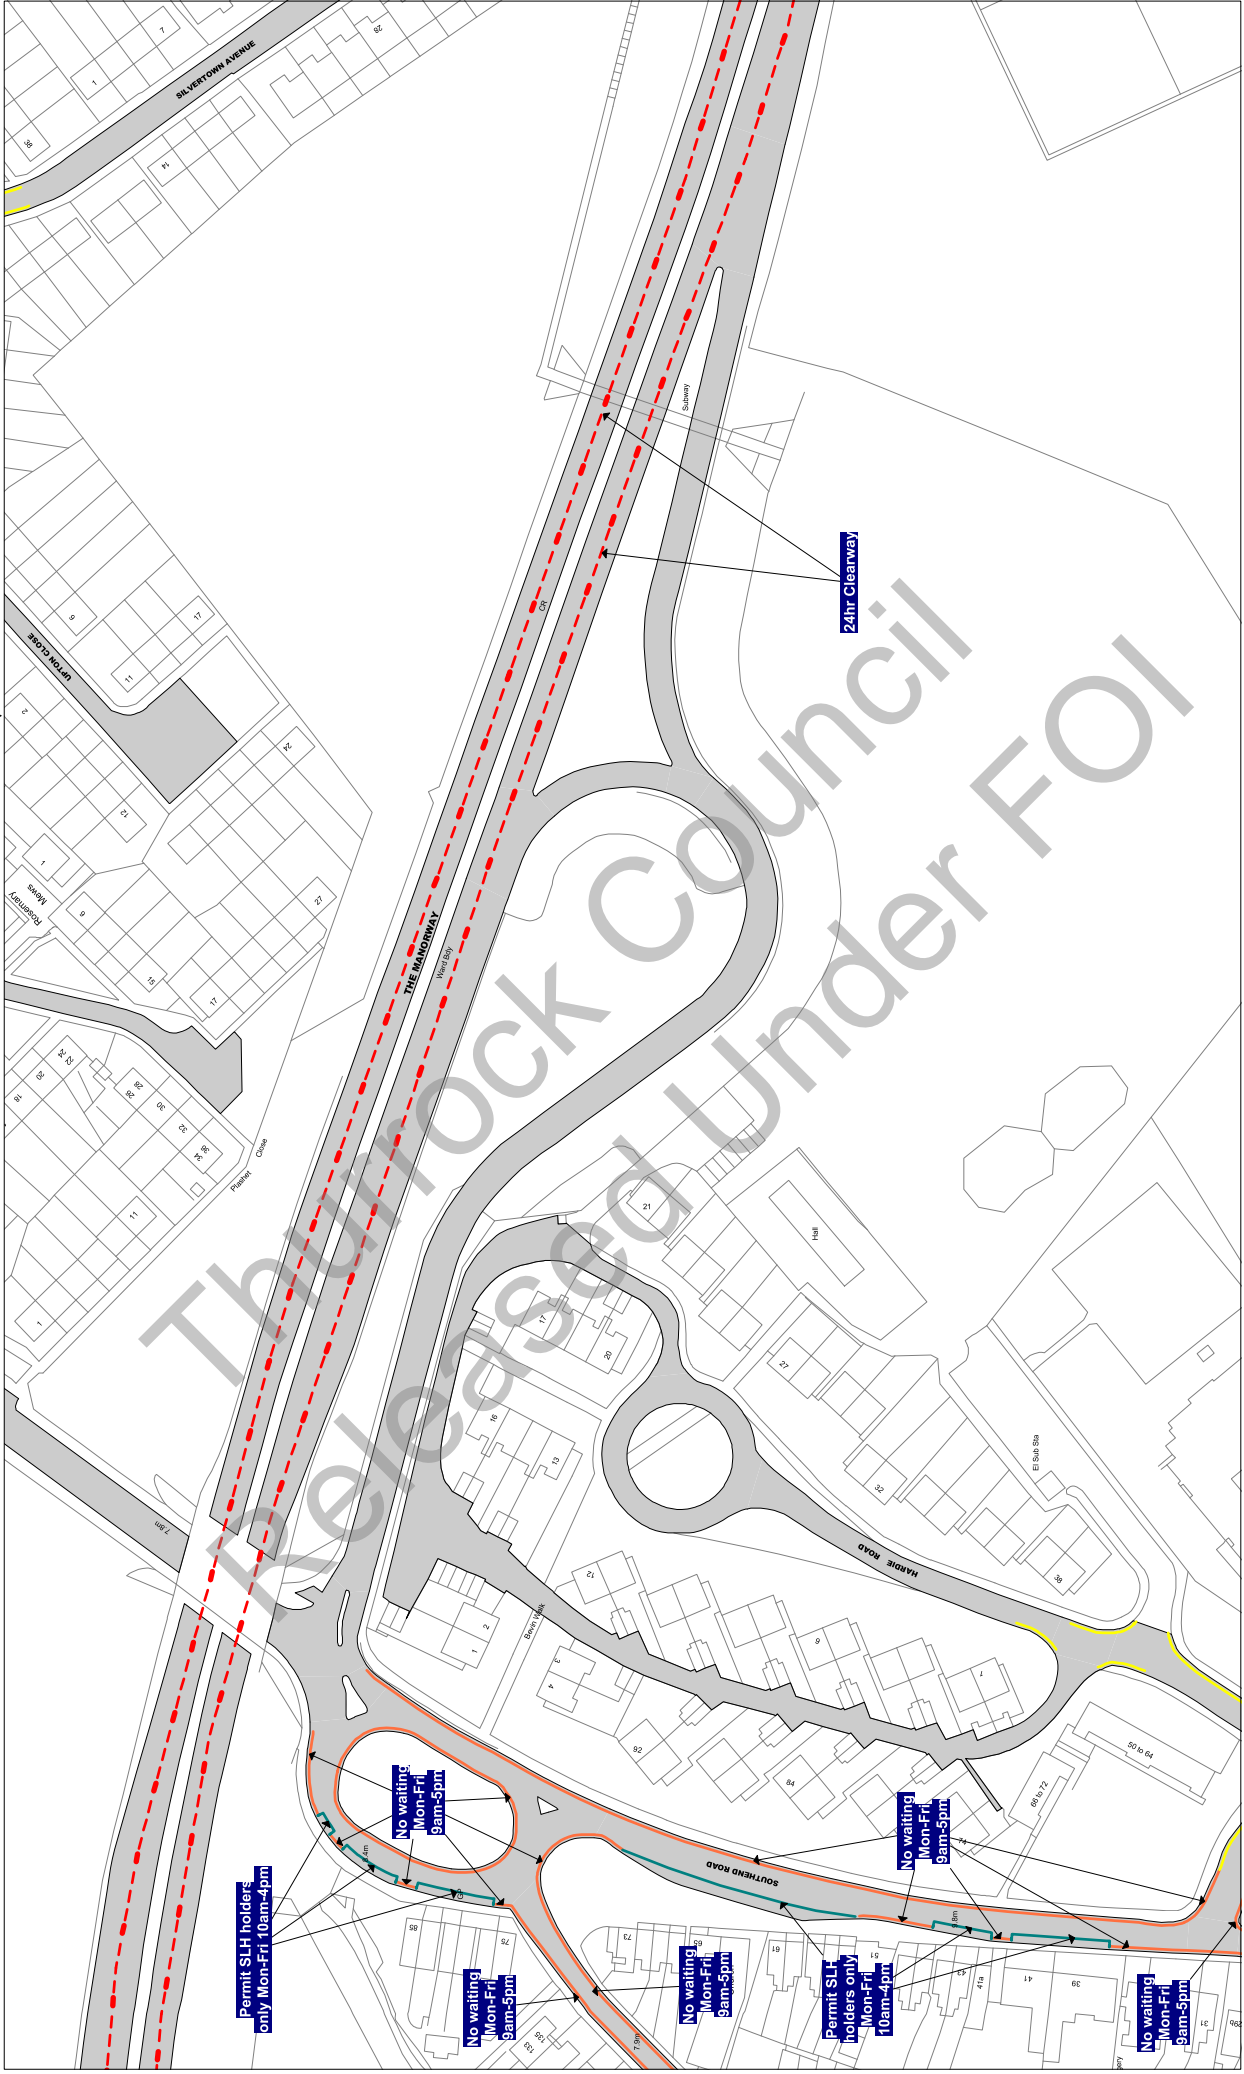

NOTE: SEE STATIC MAP SCHEDULE LEGEND FOR RESTRICTIONS DISPLAYED

Civic Offices, New Road
Grays, Essex, RM17 6SL

Tile Ref: V33

Status: CONFIRMED

Sheet Revision Number: 0

Sheet Active From: 14/07/2017

Scale: 1 : 1250 @ A3