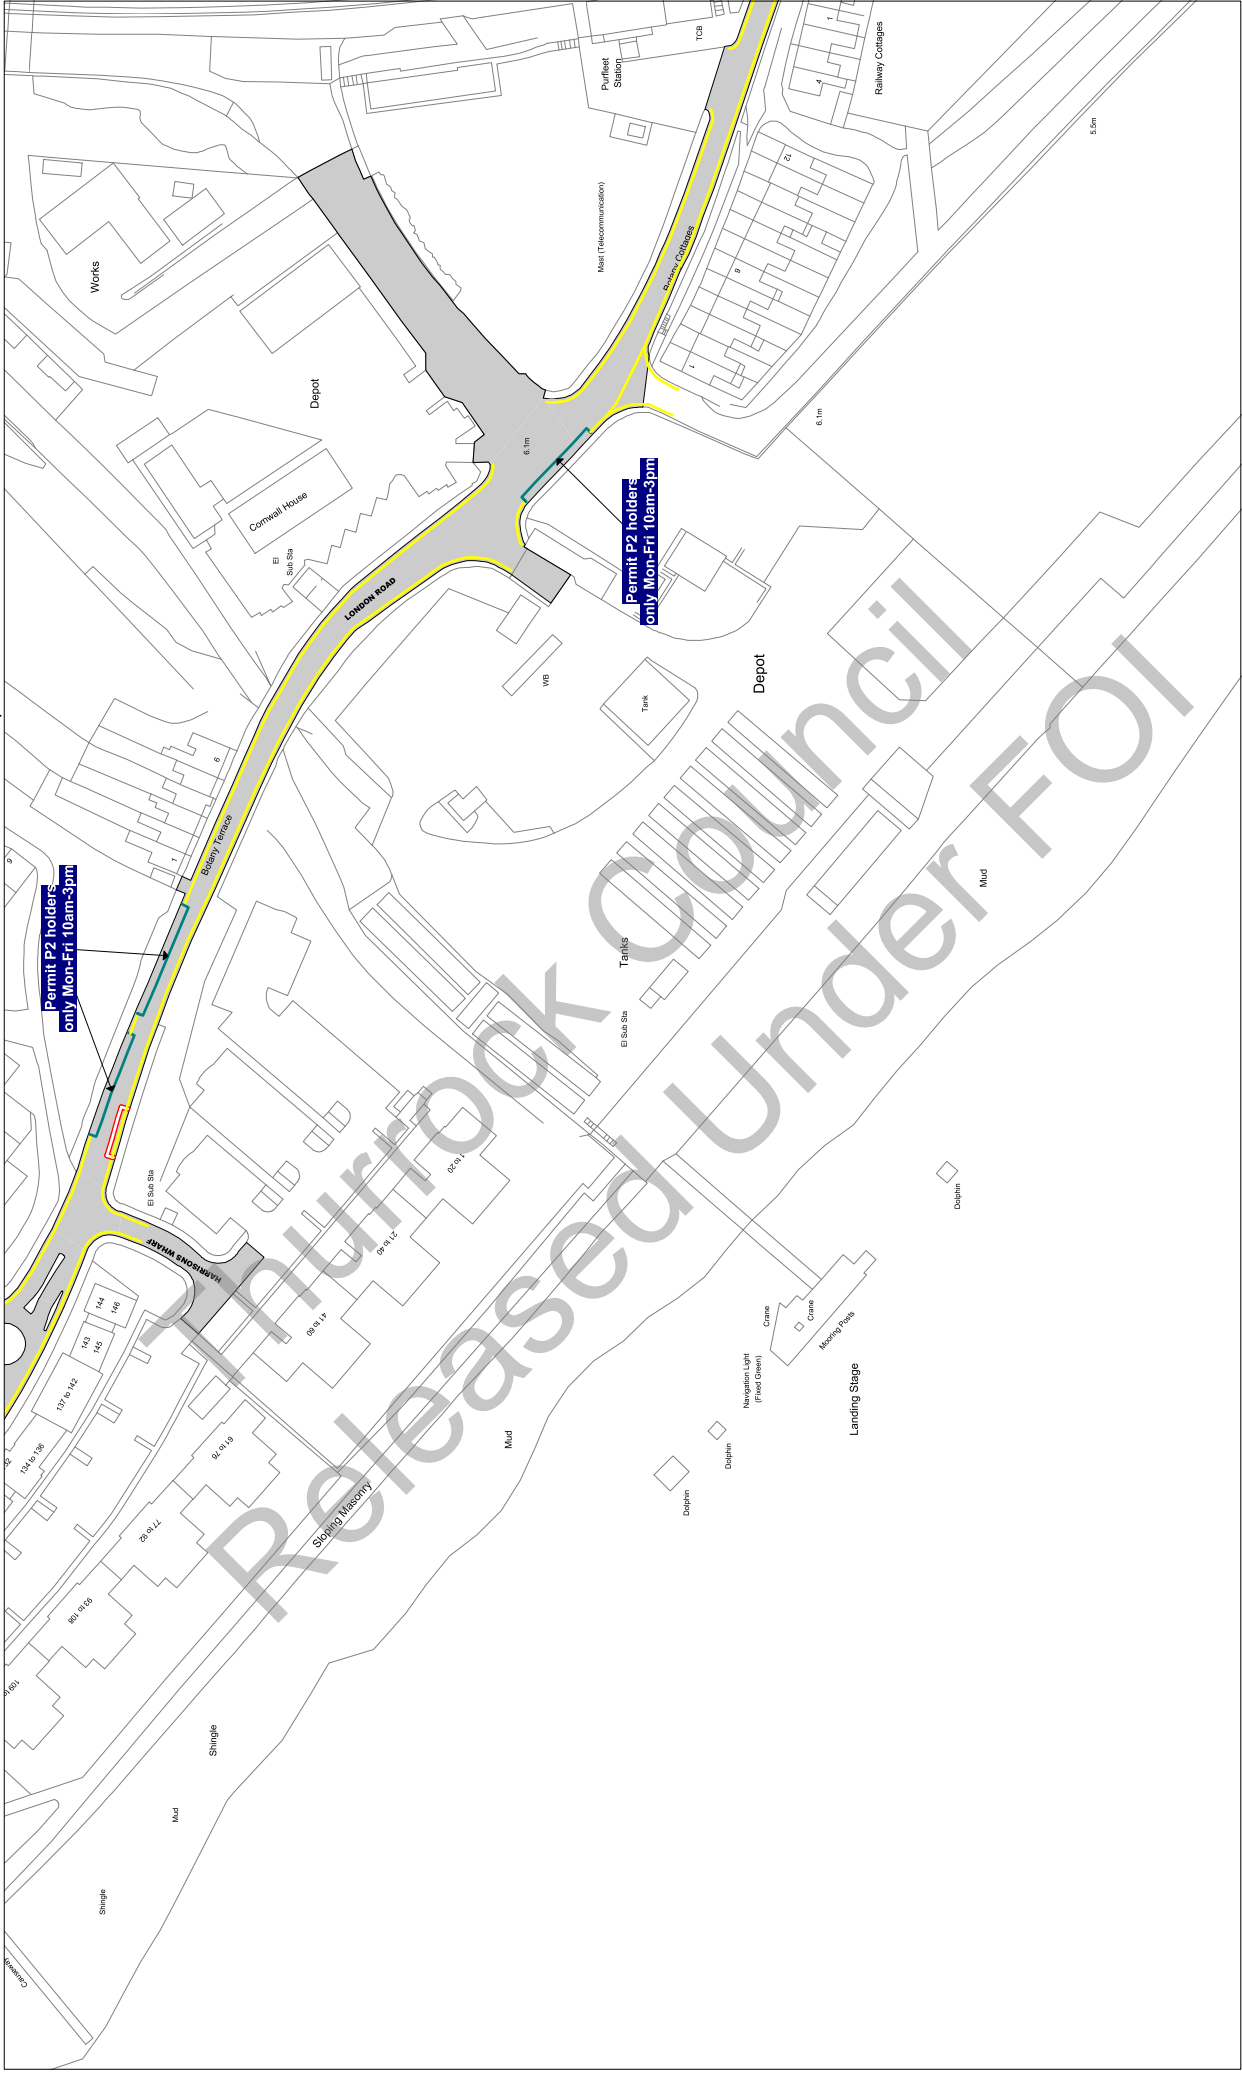

Tile Ref: AL5

Status: CONFIRMED

Sheet Revision Number: 0

Sheet Active From: 14/07/2017

AK5

AL6

Thurrock Council
Released Under FOI

Scale: 1 : 1250

@ A3

Order Title: The Borough of Thurrock
(Stopping, Waiting, Loading and On-street Parking) Order 2017

NOTE: SEE STATIC MAP SCHEDULE LEGEND FOR RESTRICTIONS DISPLAYED

Civic Offices, New Road
Grays, Essex, RM17 6SL