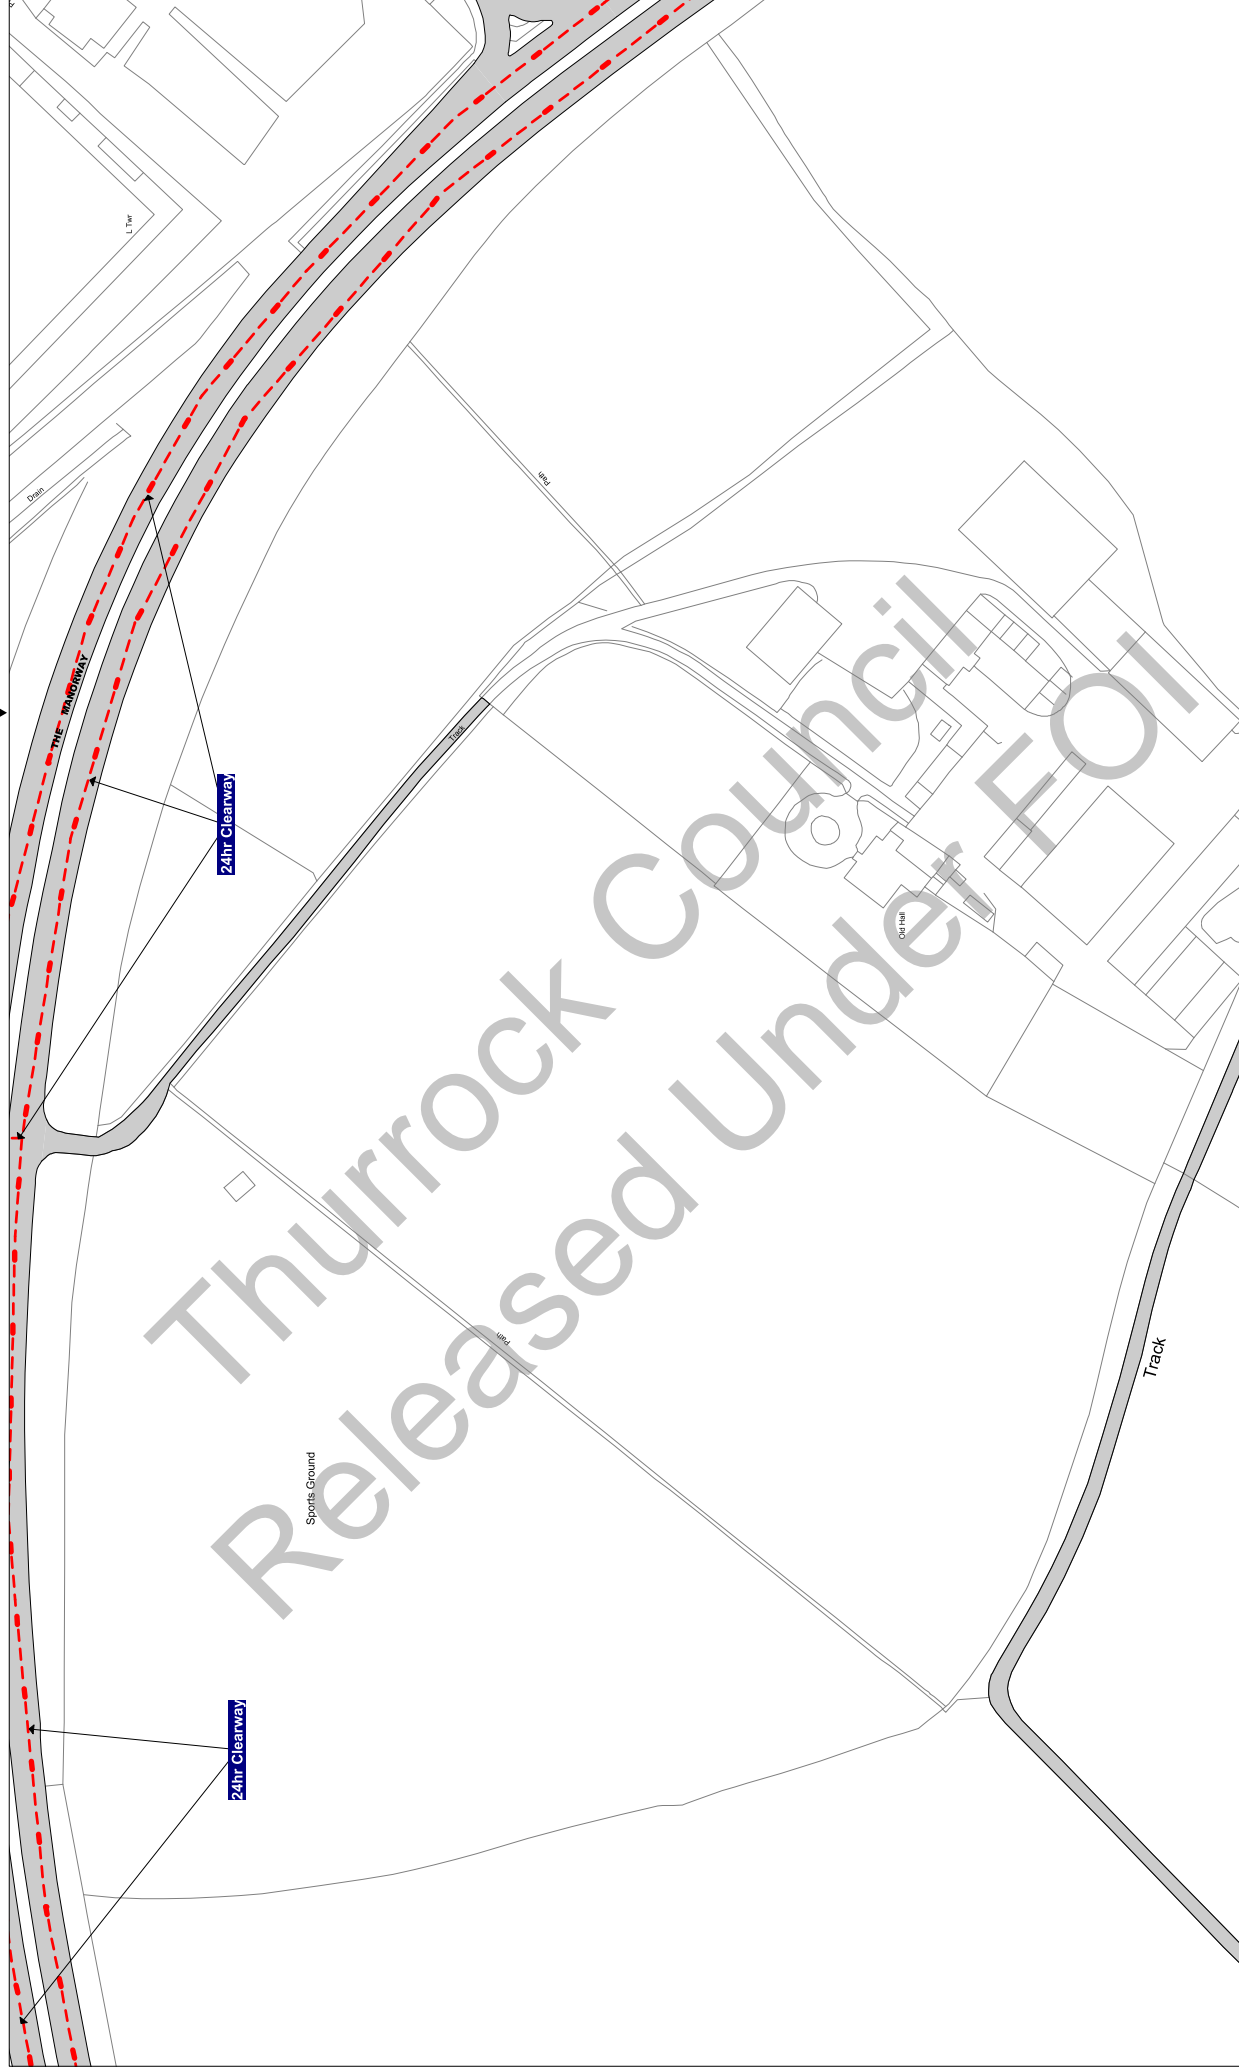

Tile Ref: U37

Status: CONFIRMED

Sheet Revision Number: 0

Sheet Active From: 14/07/2017

Scale: 1 : 1250

@ A3

Order Title: The Borough of Thurrock
(Stopping, Waiting, Loading and On-street Parking) Order 2017

NOTE: SEE STATIC MAP SCHEDULE LEGEND FOR RESTRICTIONS DISPLAYED

Civic Offices, New Road
Grays, Essex, RM17 6SL