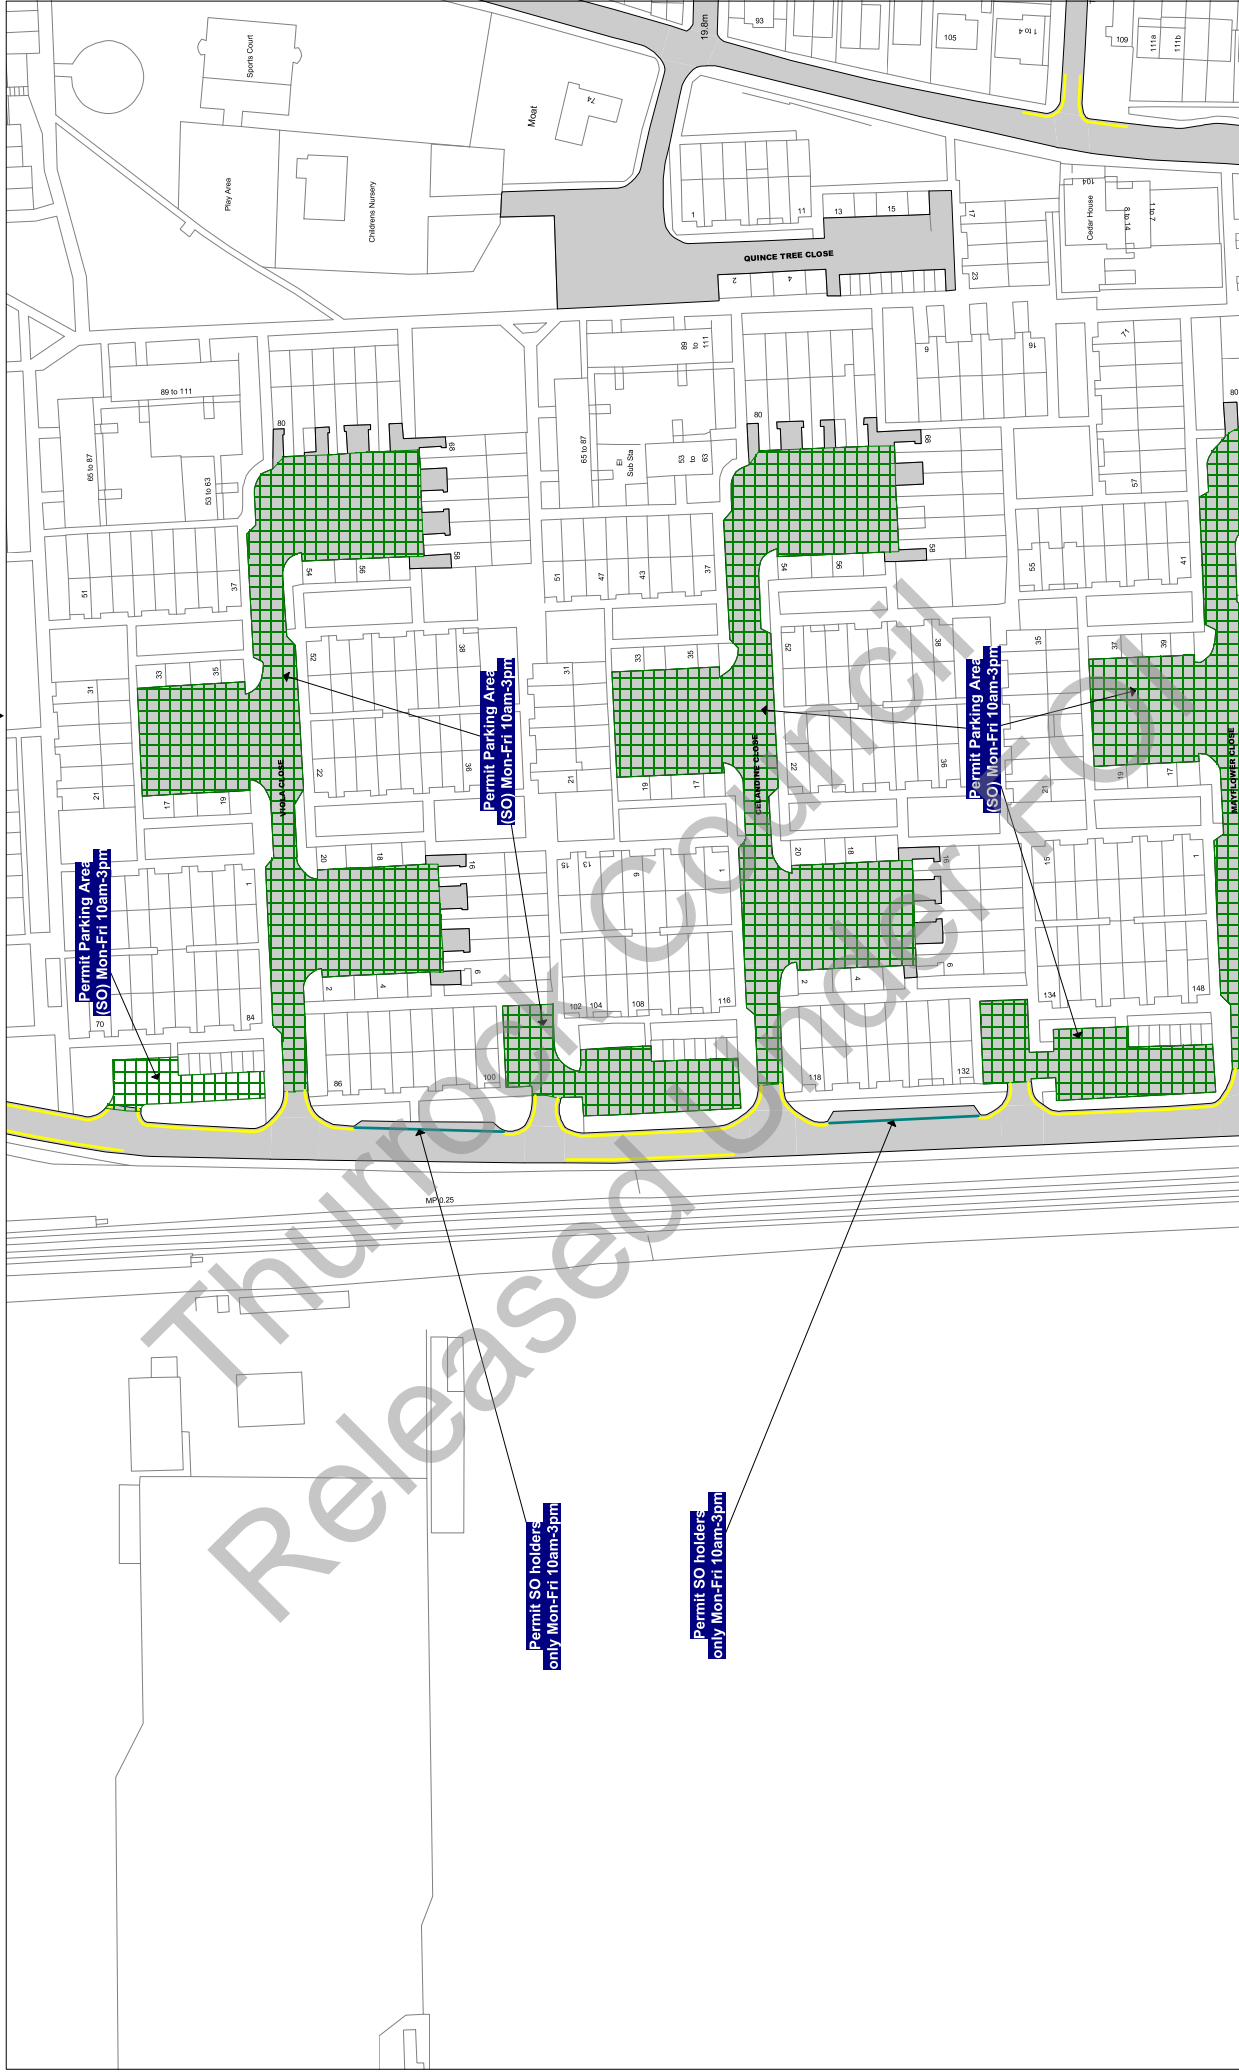

Tile Ref: W13

Status: CONFIRMED

Sheet Revision Number: 0

Sheet Active From: 14/07/2017

Scale: 1 : 1250 @ A3

Order Title: The Borough of Thurrock (Stopping, Waiting, Loading and On-street Parking) Order 2017

This map is reproduced from Ordnance Survey material with the permission of Ordnance Survey on behalf of the Controller of Her Majesty's Stationery Office. Crown Copyright and may lead to prosecution or civil proceedings. Thurrock Council Licence No: 100025457 2017

NOTE: SEE STATIC MAP SCHEDULE LEGEND FOR RESTRICTIONS DISPLAYED

Civic Offices, New Road Grays, Essex, RM17 6SL