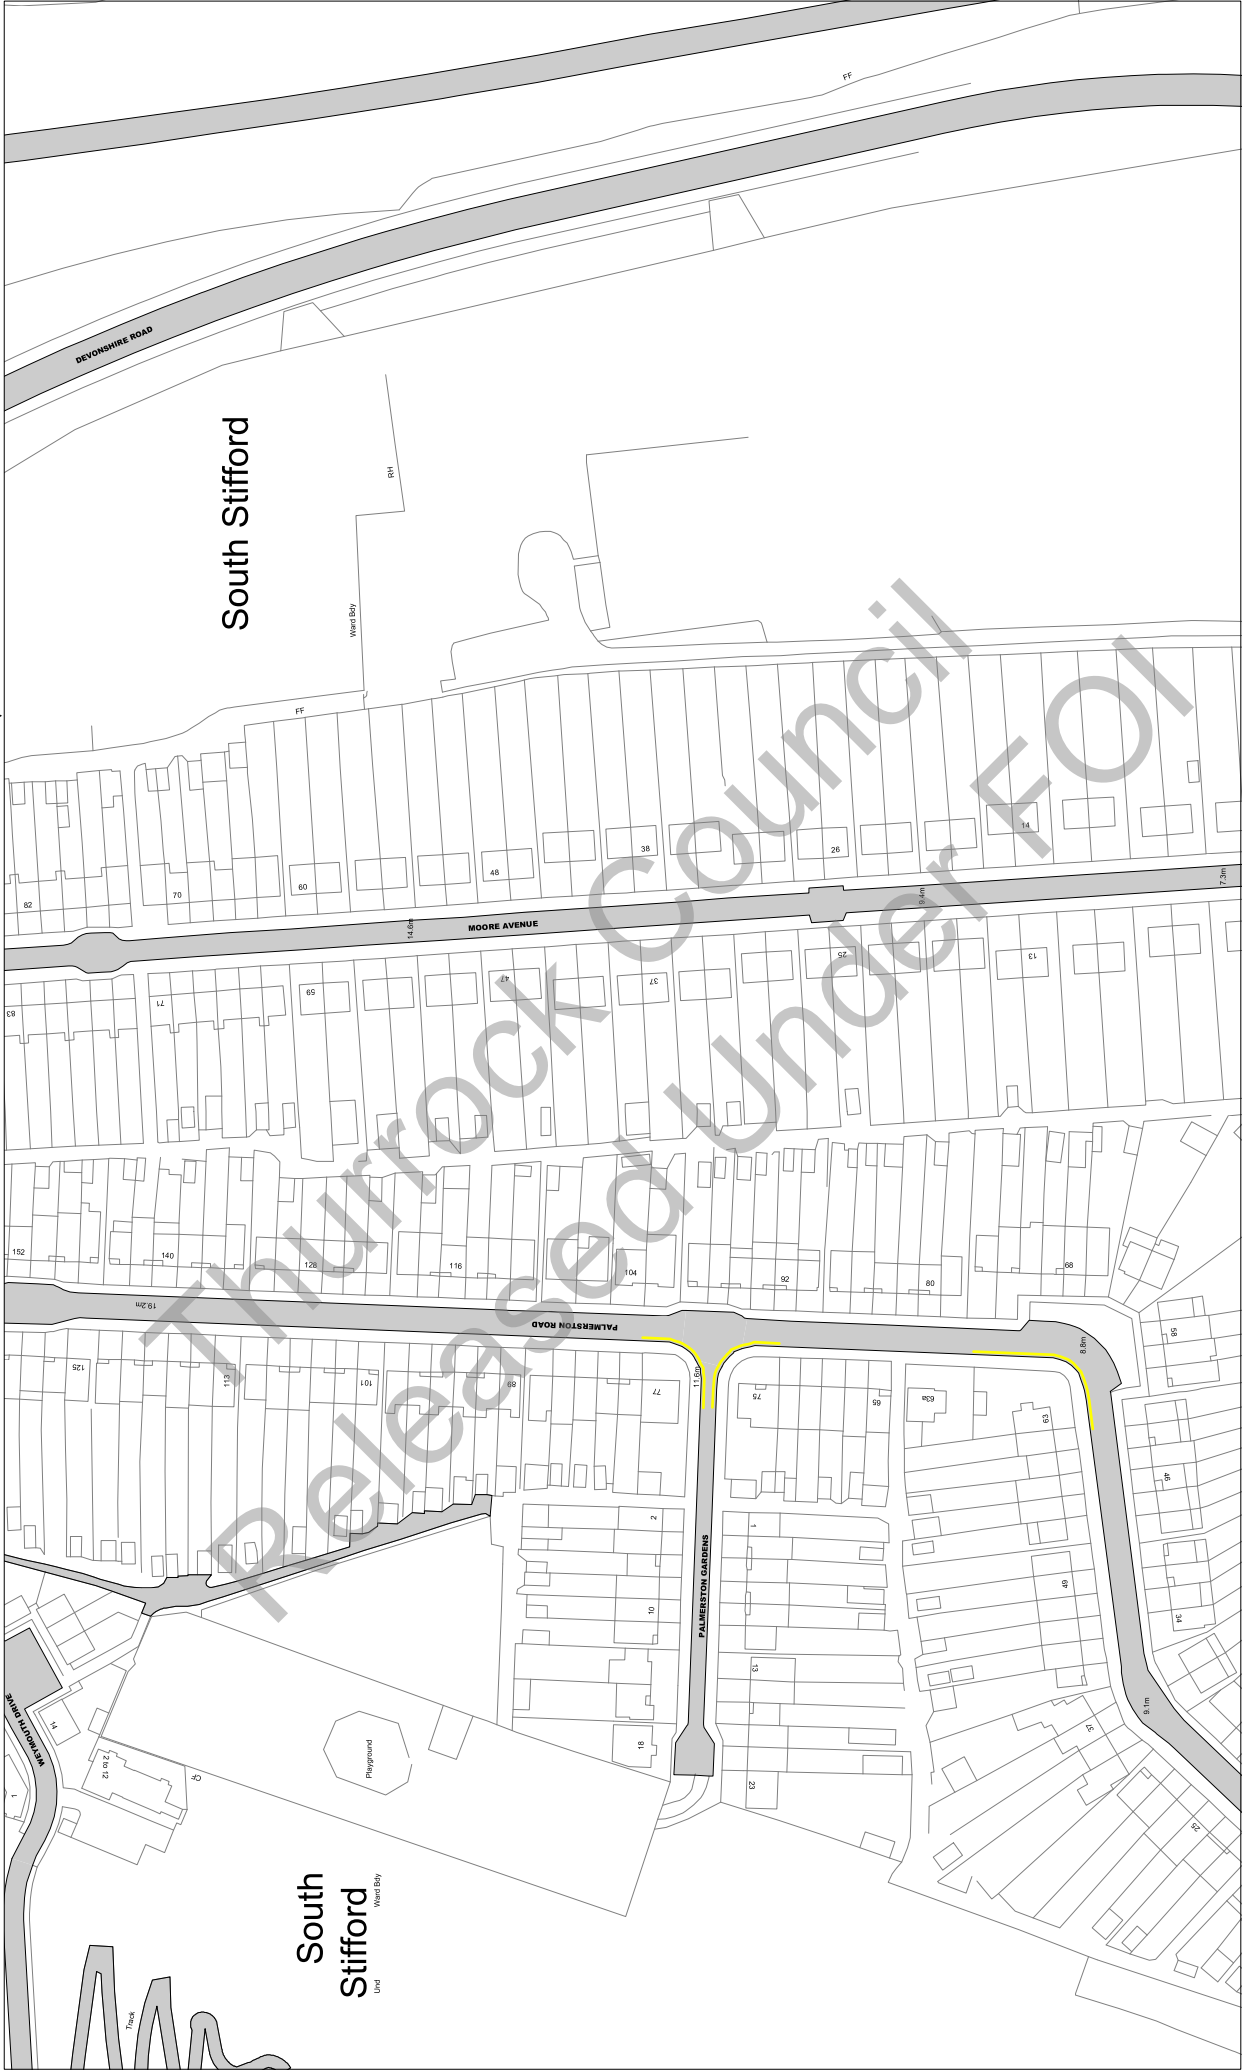

Scale: 1 : 1250

@ A3

Order Title: The Borough of Thurrock
(Stopping, Waiting, Loading and On-street Parking) Order 2017

This map is reproduced from Ordnance Survey material with the permission of Ordnance Survey on behalf of the Controller of Her Majesty's Stationery Office. Crown Copyright and may lead to prosecution or civil proceedings.
Thurrock Council
Licence No: 100025457 2017