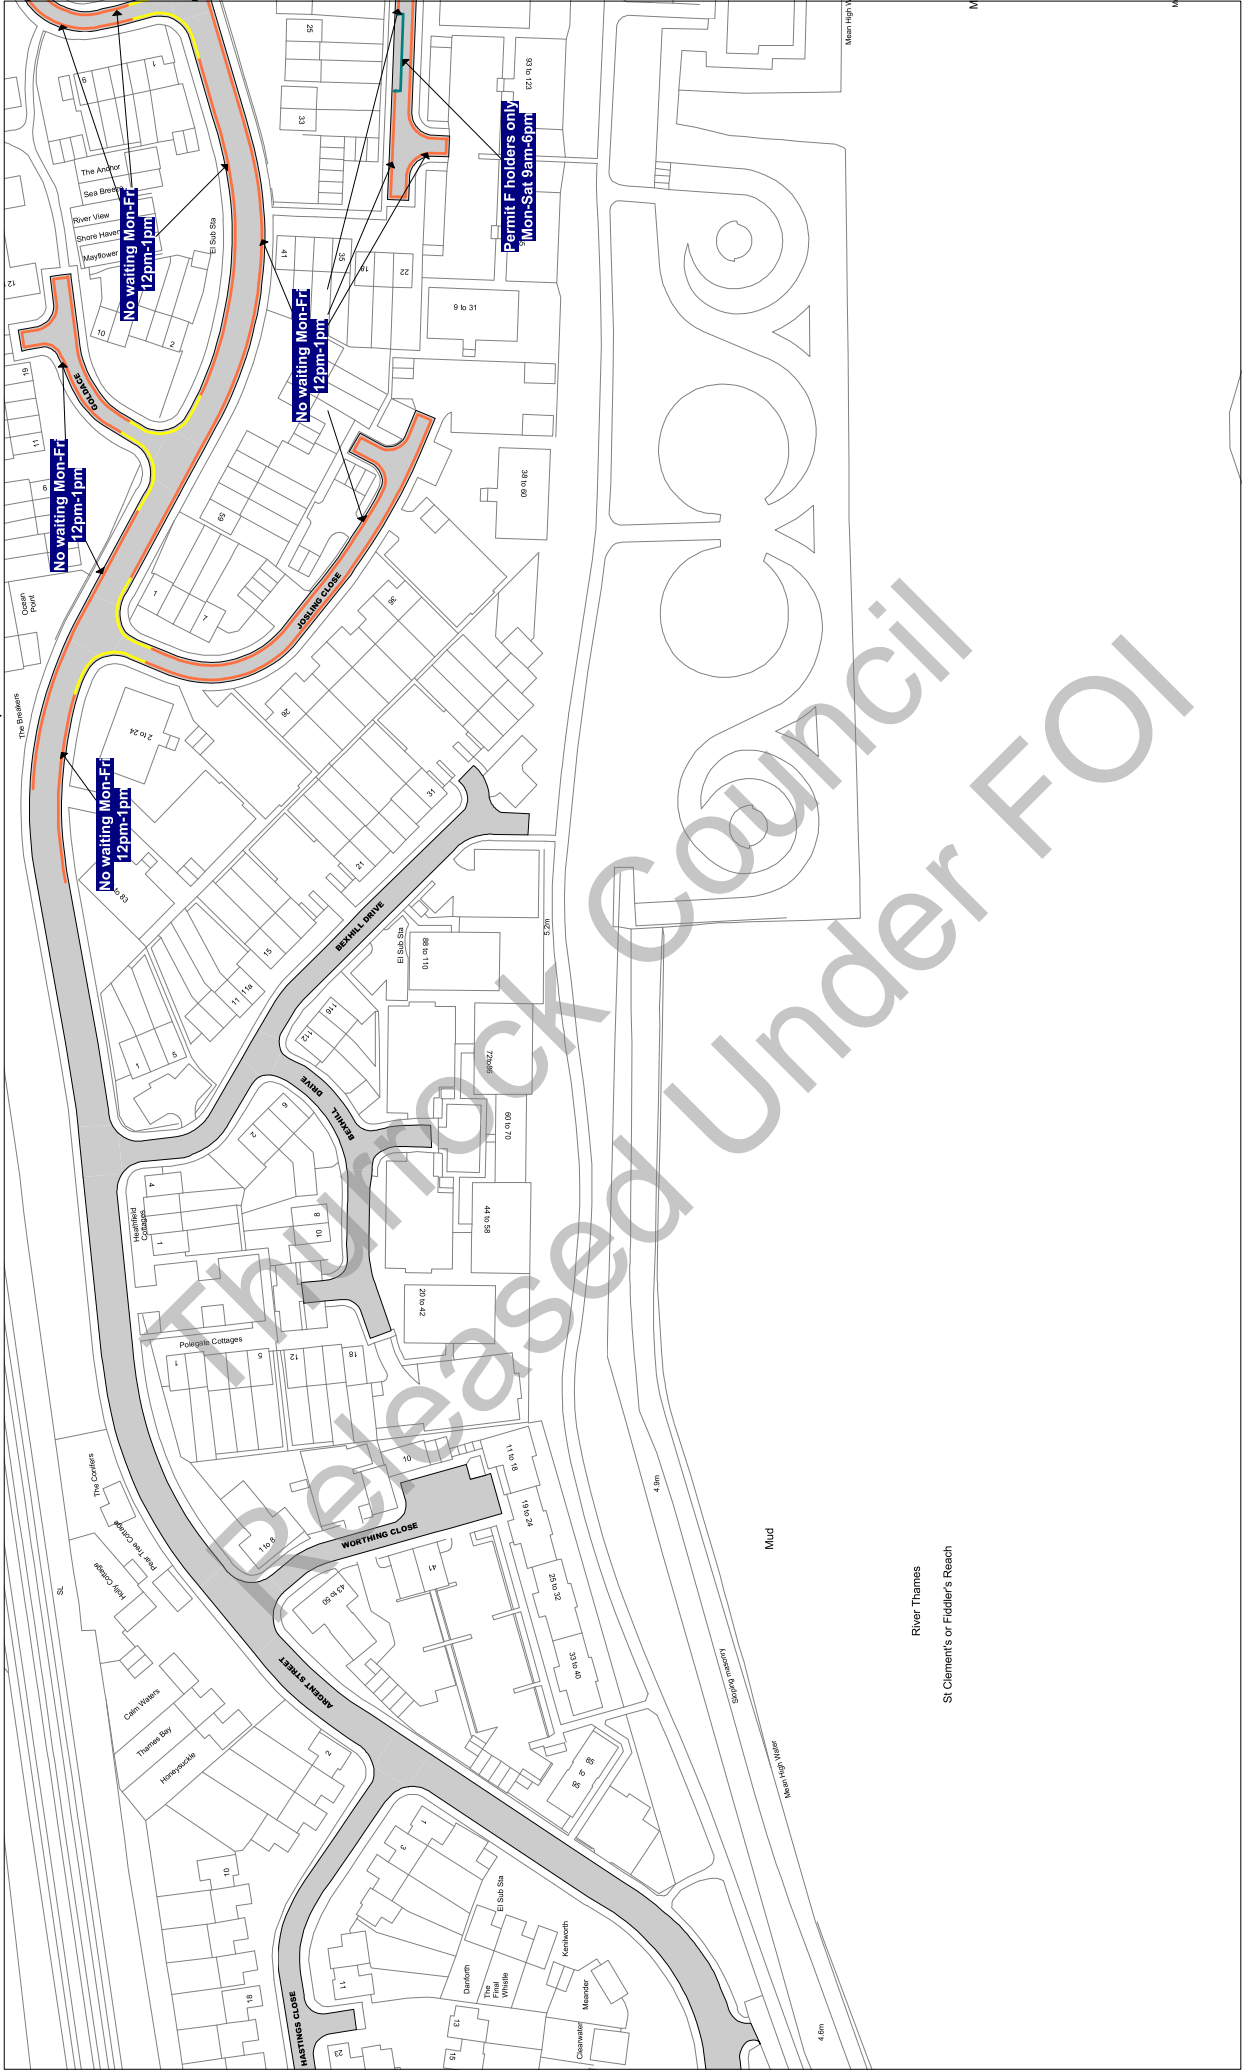

Tile Ref: AN16

Status: CONFIRMED

Sheet Revision Number: 0

Sheet Active From: 14/07/2017

AM16
AM17

Scale: 1 : 1250

@ A3

Order Title: The Borough of Thurrock
(Stopping, Waiting, Loading and On-street Parking) Order 2017

NOTE: SEE STATIC MAP SCHEDULE LEGEND
FOR RESTRICTIONS DISPLAYED

Civic Offices, New Road
Grays, Essex, RM17 6SL