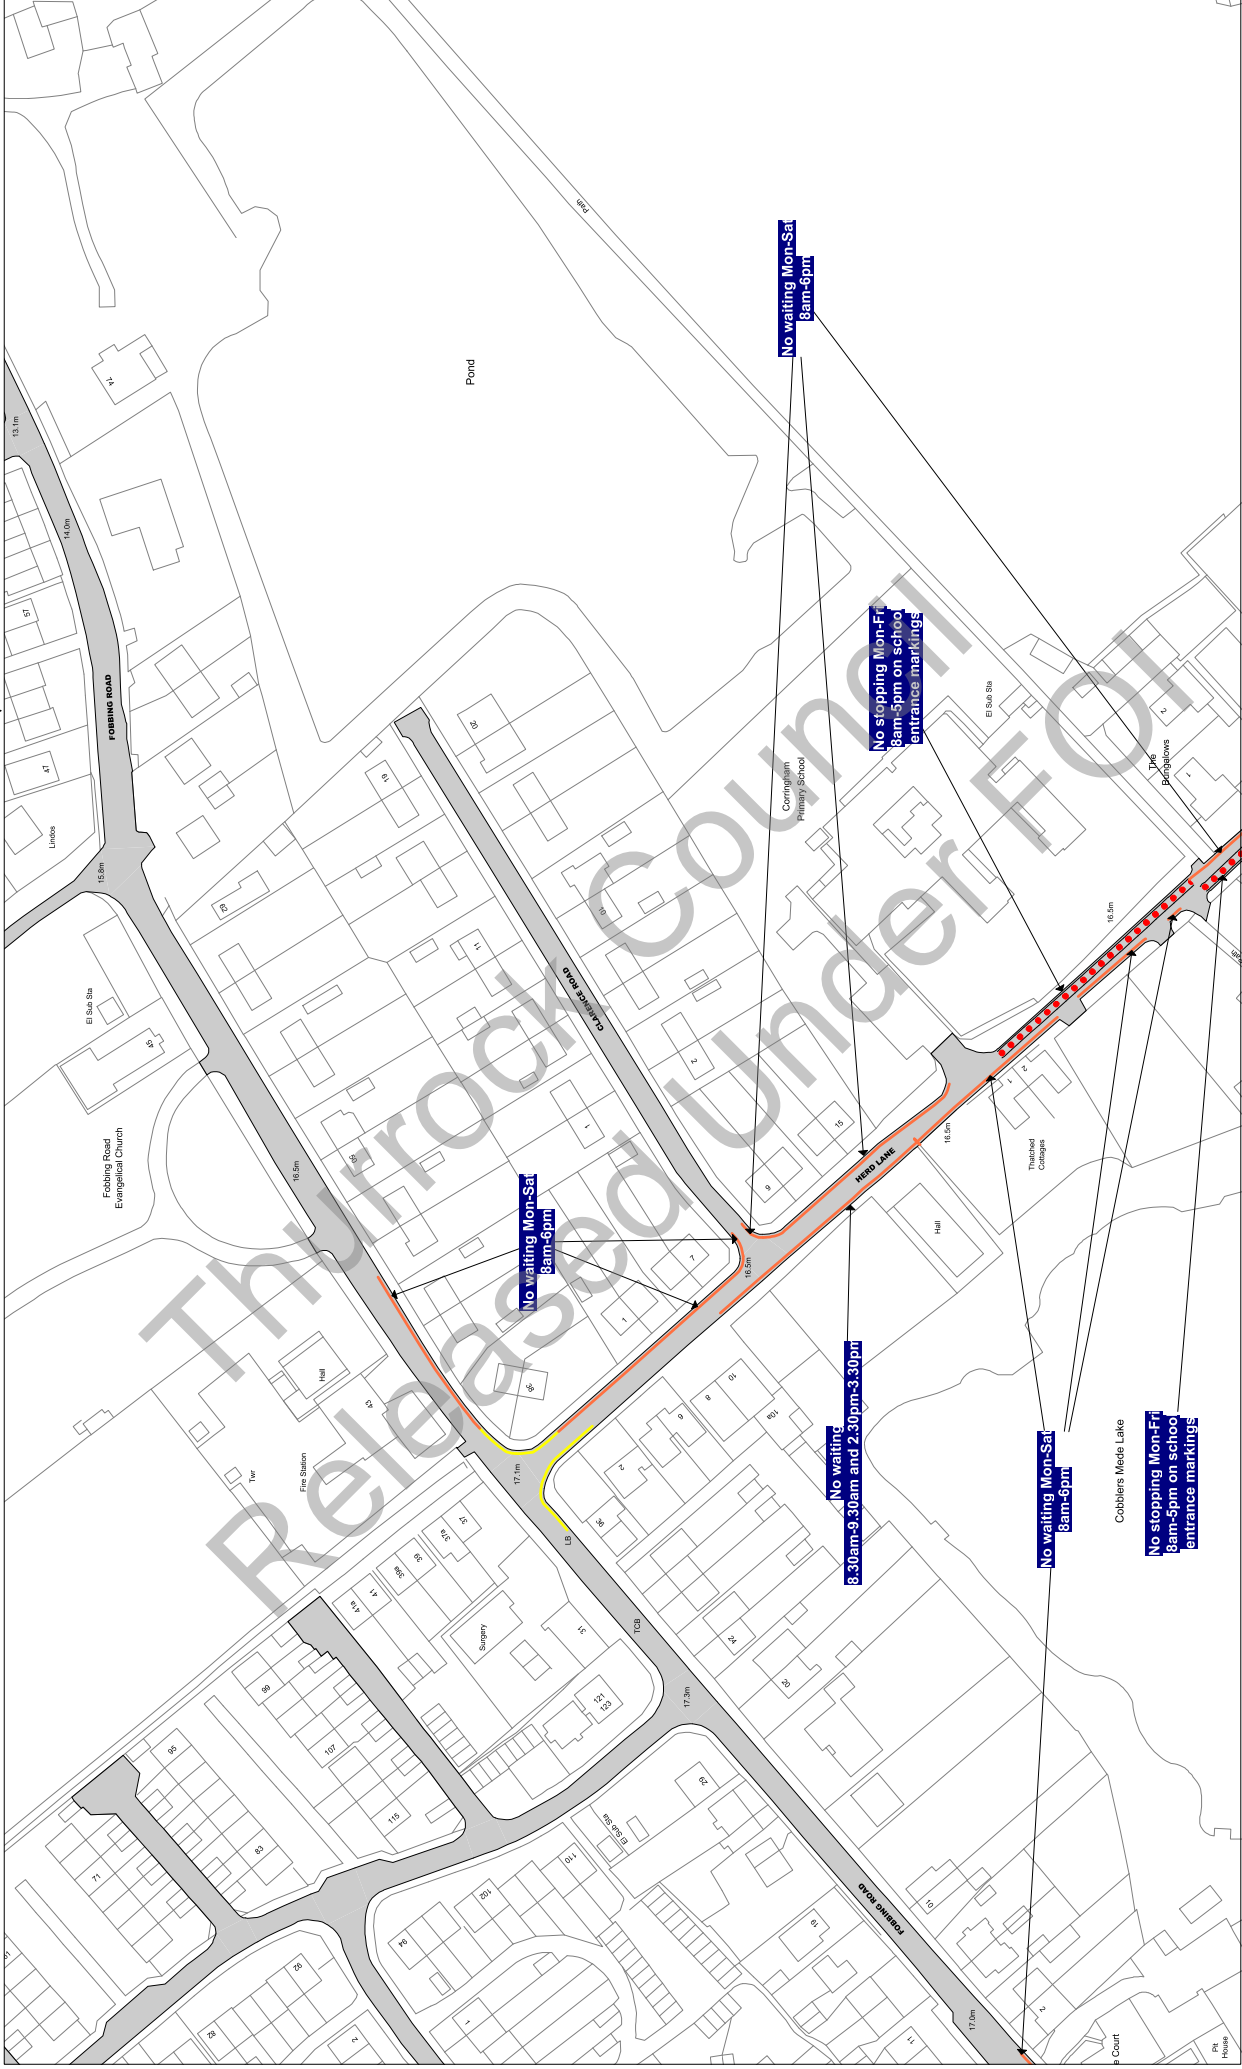

NOTE: SEE STATIC MAP SCHEDULE LEGEND FOR RESTRICTIONS DISPLAYED

Civic Offices, New Road Grays, Essex, RM17 6SL

Tile Ref: S38

Status: CONFIRMED

Sheet Revision Number: 0

Sheet Active From: 14/07/2017

Scale: 1 : 1250