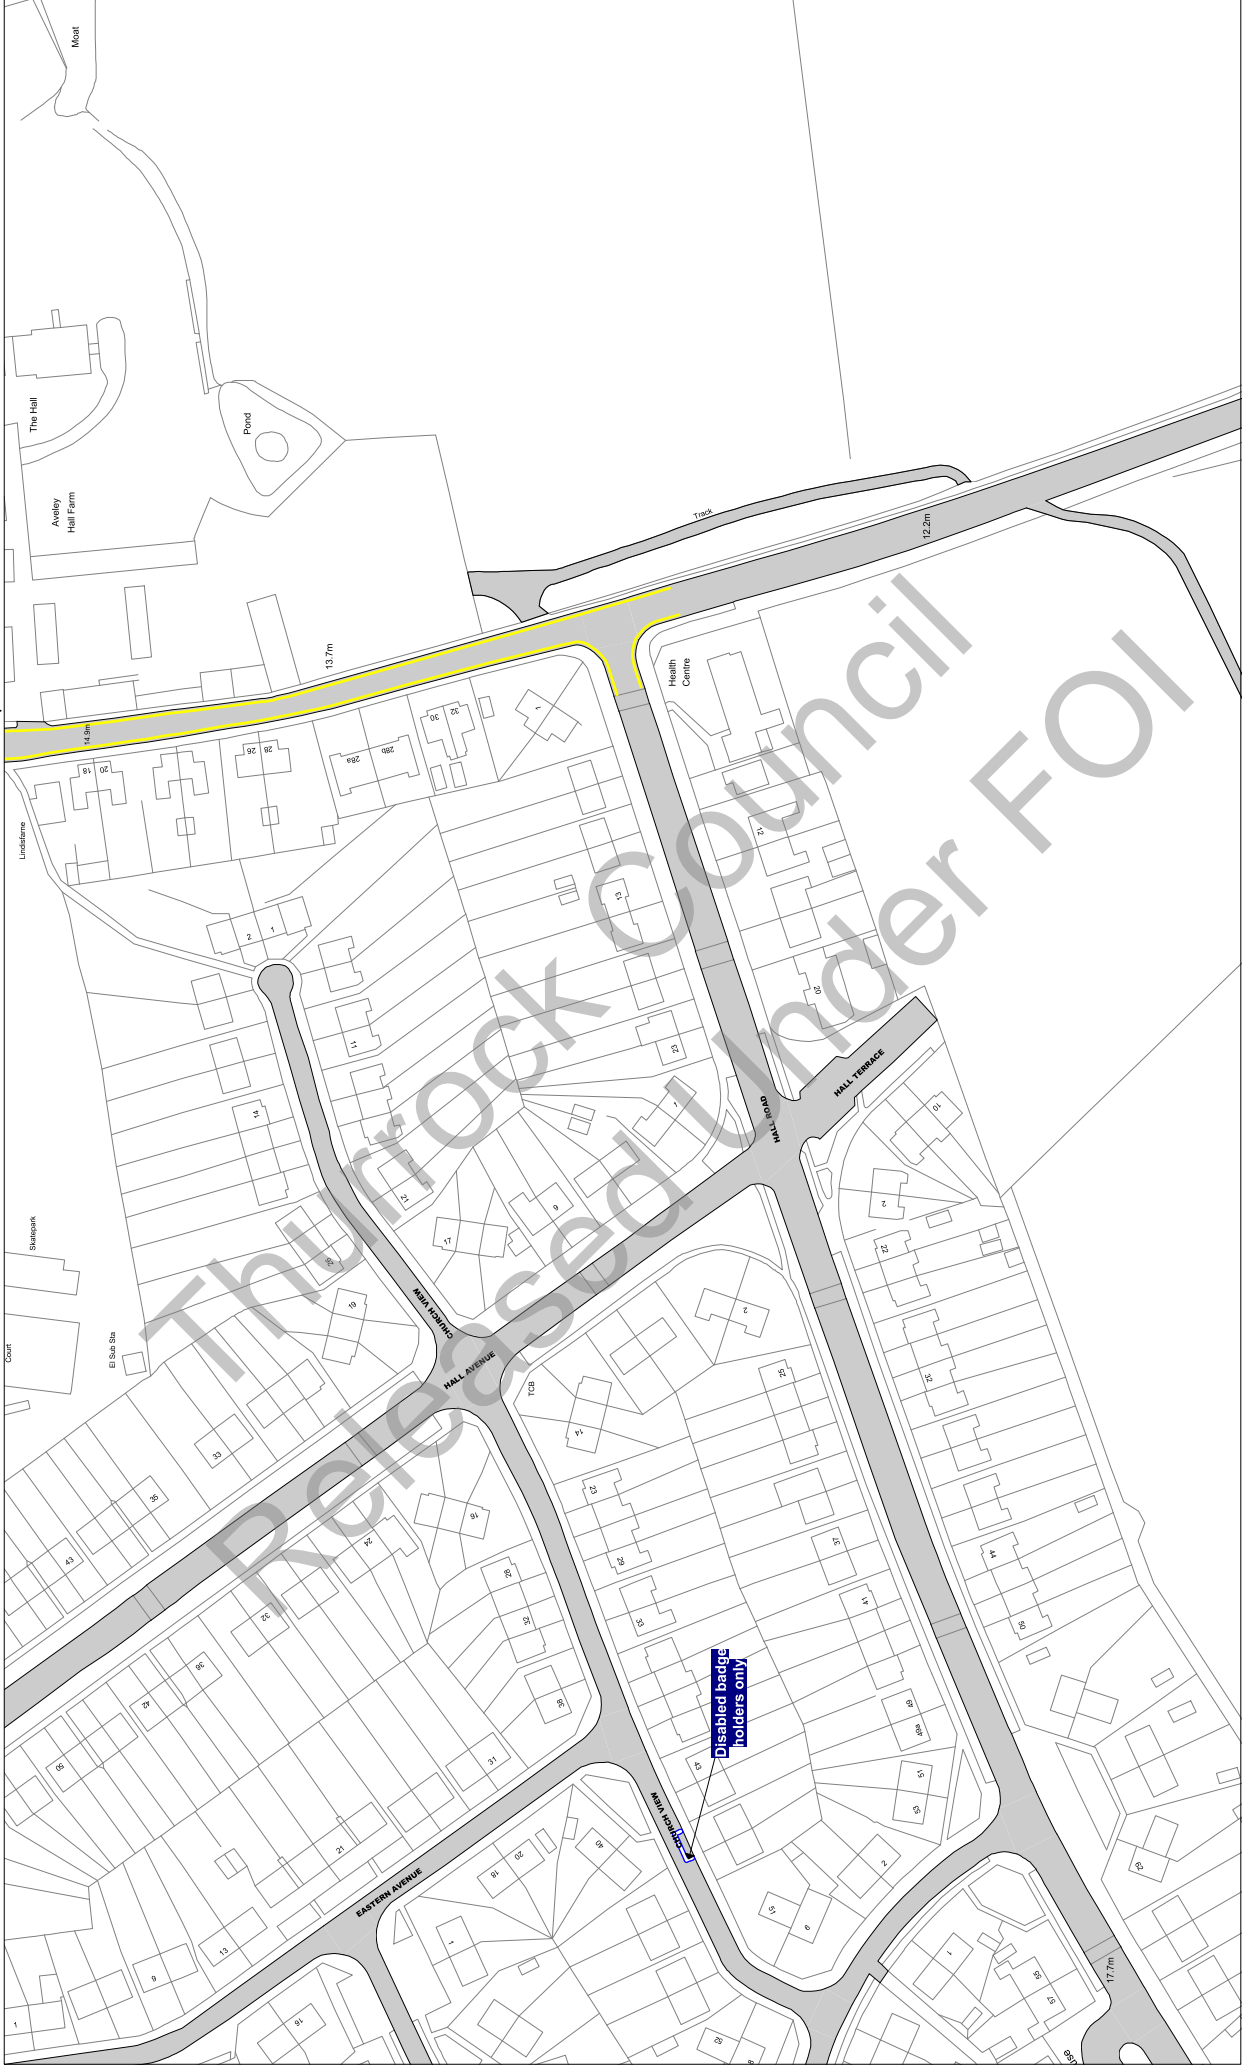

Tile Ref: AF8

Status: CONFIRMED

Sheet Revision Number: 0

Sheet Active From: 14/07/2017

Scale: 1 : 1250 @ A3

Order Title: The Borough of Thurrock (Stopping, Waiting, Loading and On-street Parking) Order 2017

This map is reproduced from Ordnance Survey material with the permission of Ordnance Survey on behalf of the Controller of Her Majesty's Stationery Office. Crown Copyright and may lead to prosecution or civil proceedings. Thurrock Council Licence No: 100025457 2017

NOTE: SEE STATIC MAP SCHEDULE LEGEND FOR RESTRICTIONS DISPLAYED