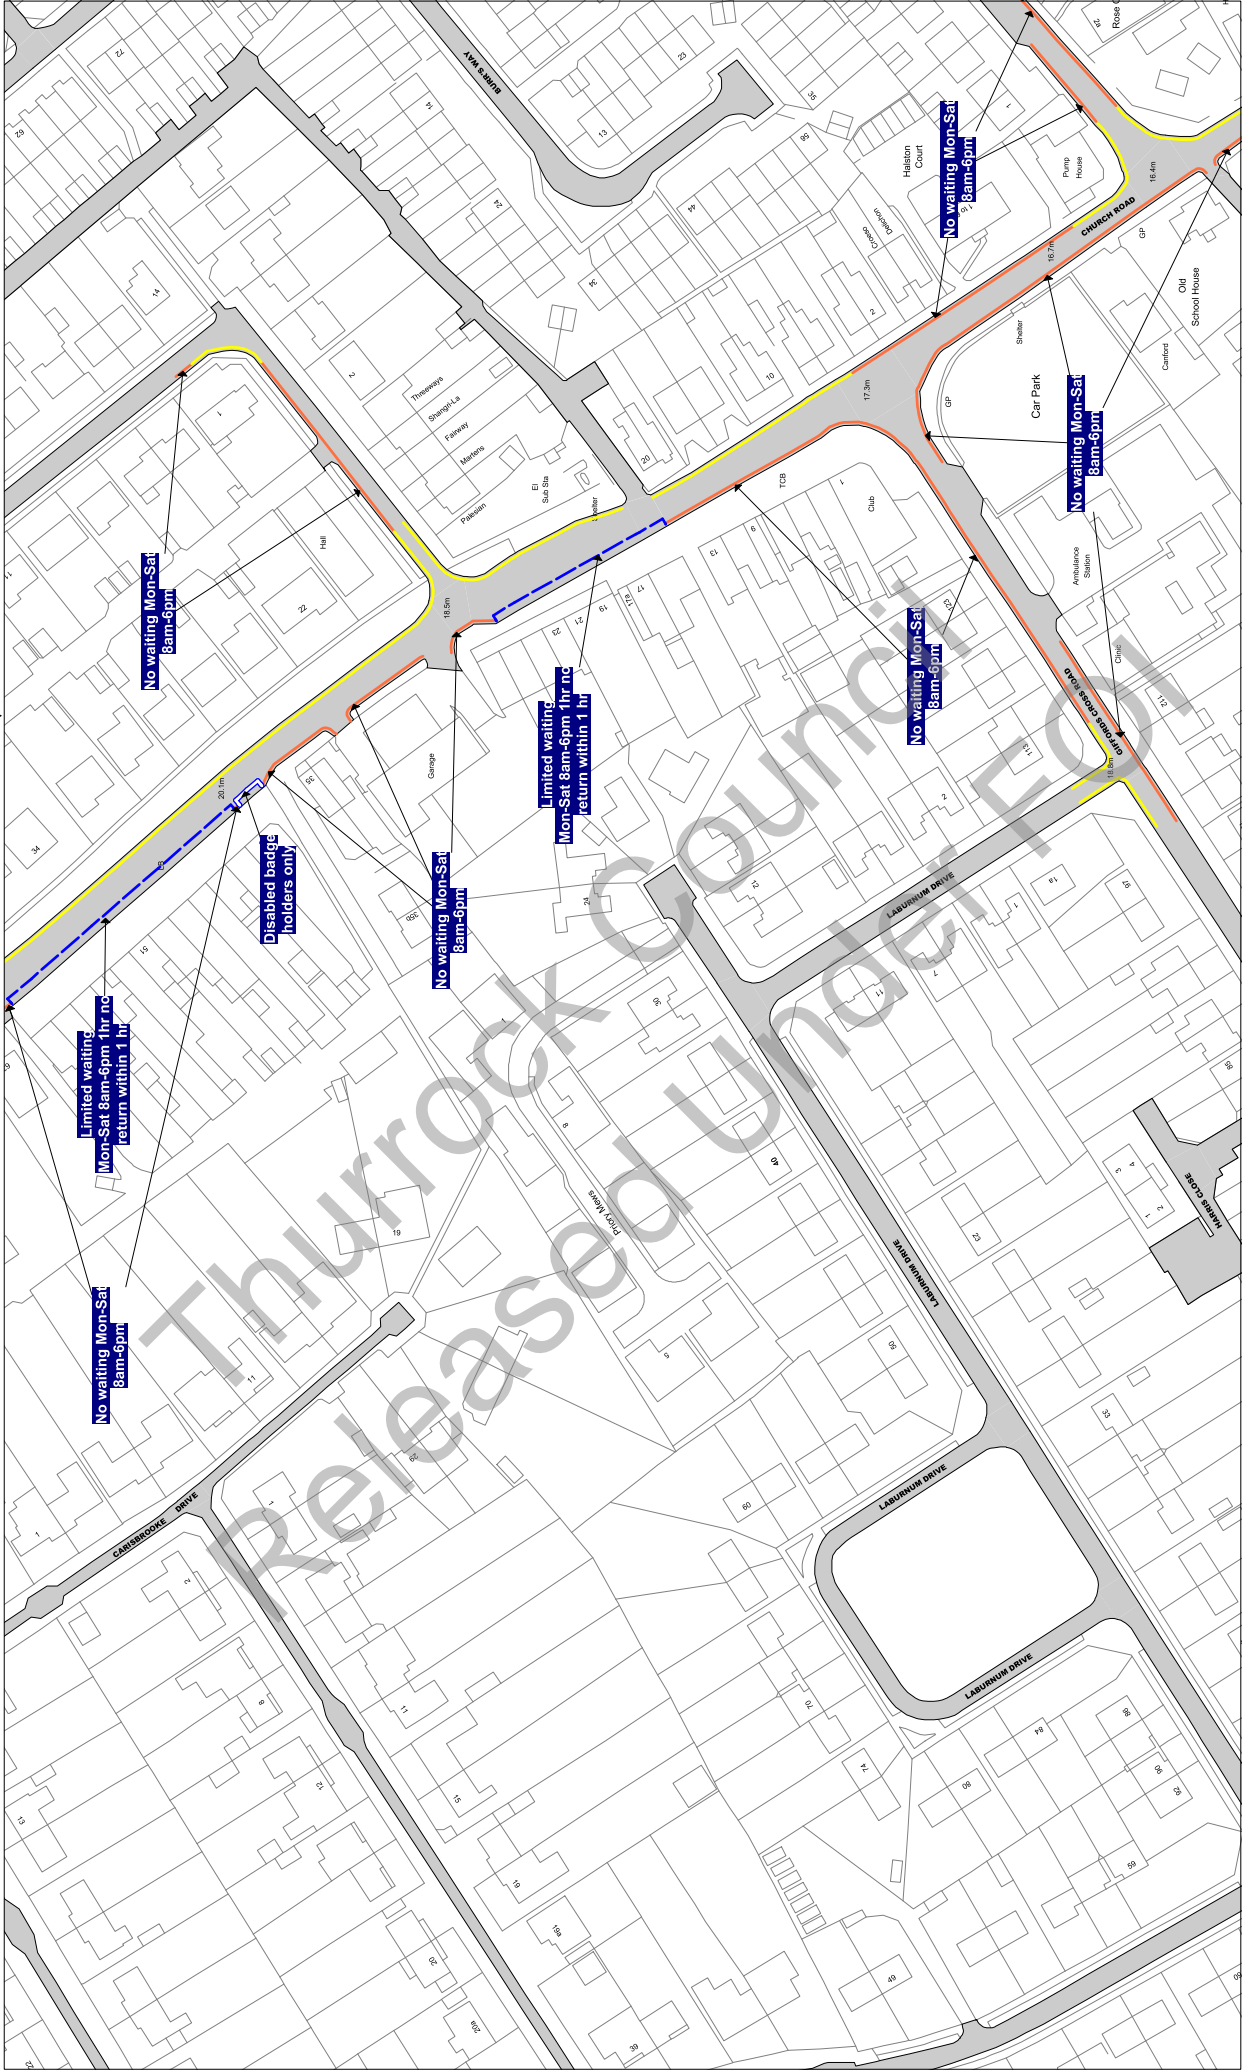

NOTE: SEE STATIC MAP SCHEDULE LEGEND FOR RESTRICTIONS DISPLAYED

Civic Offices, New Road
Grays, Essex, RM17 6SL

Tile Ref: S37

Status: CONFIRMED

Sheet Revision Number: 0

Sheet Active From: 14/07/2017

Scale: 1 : 1250