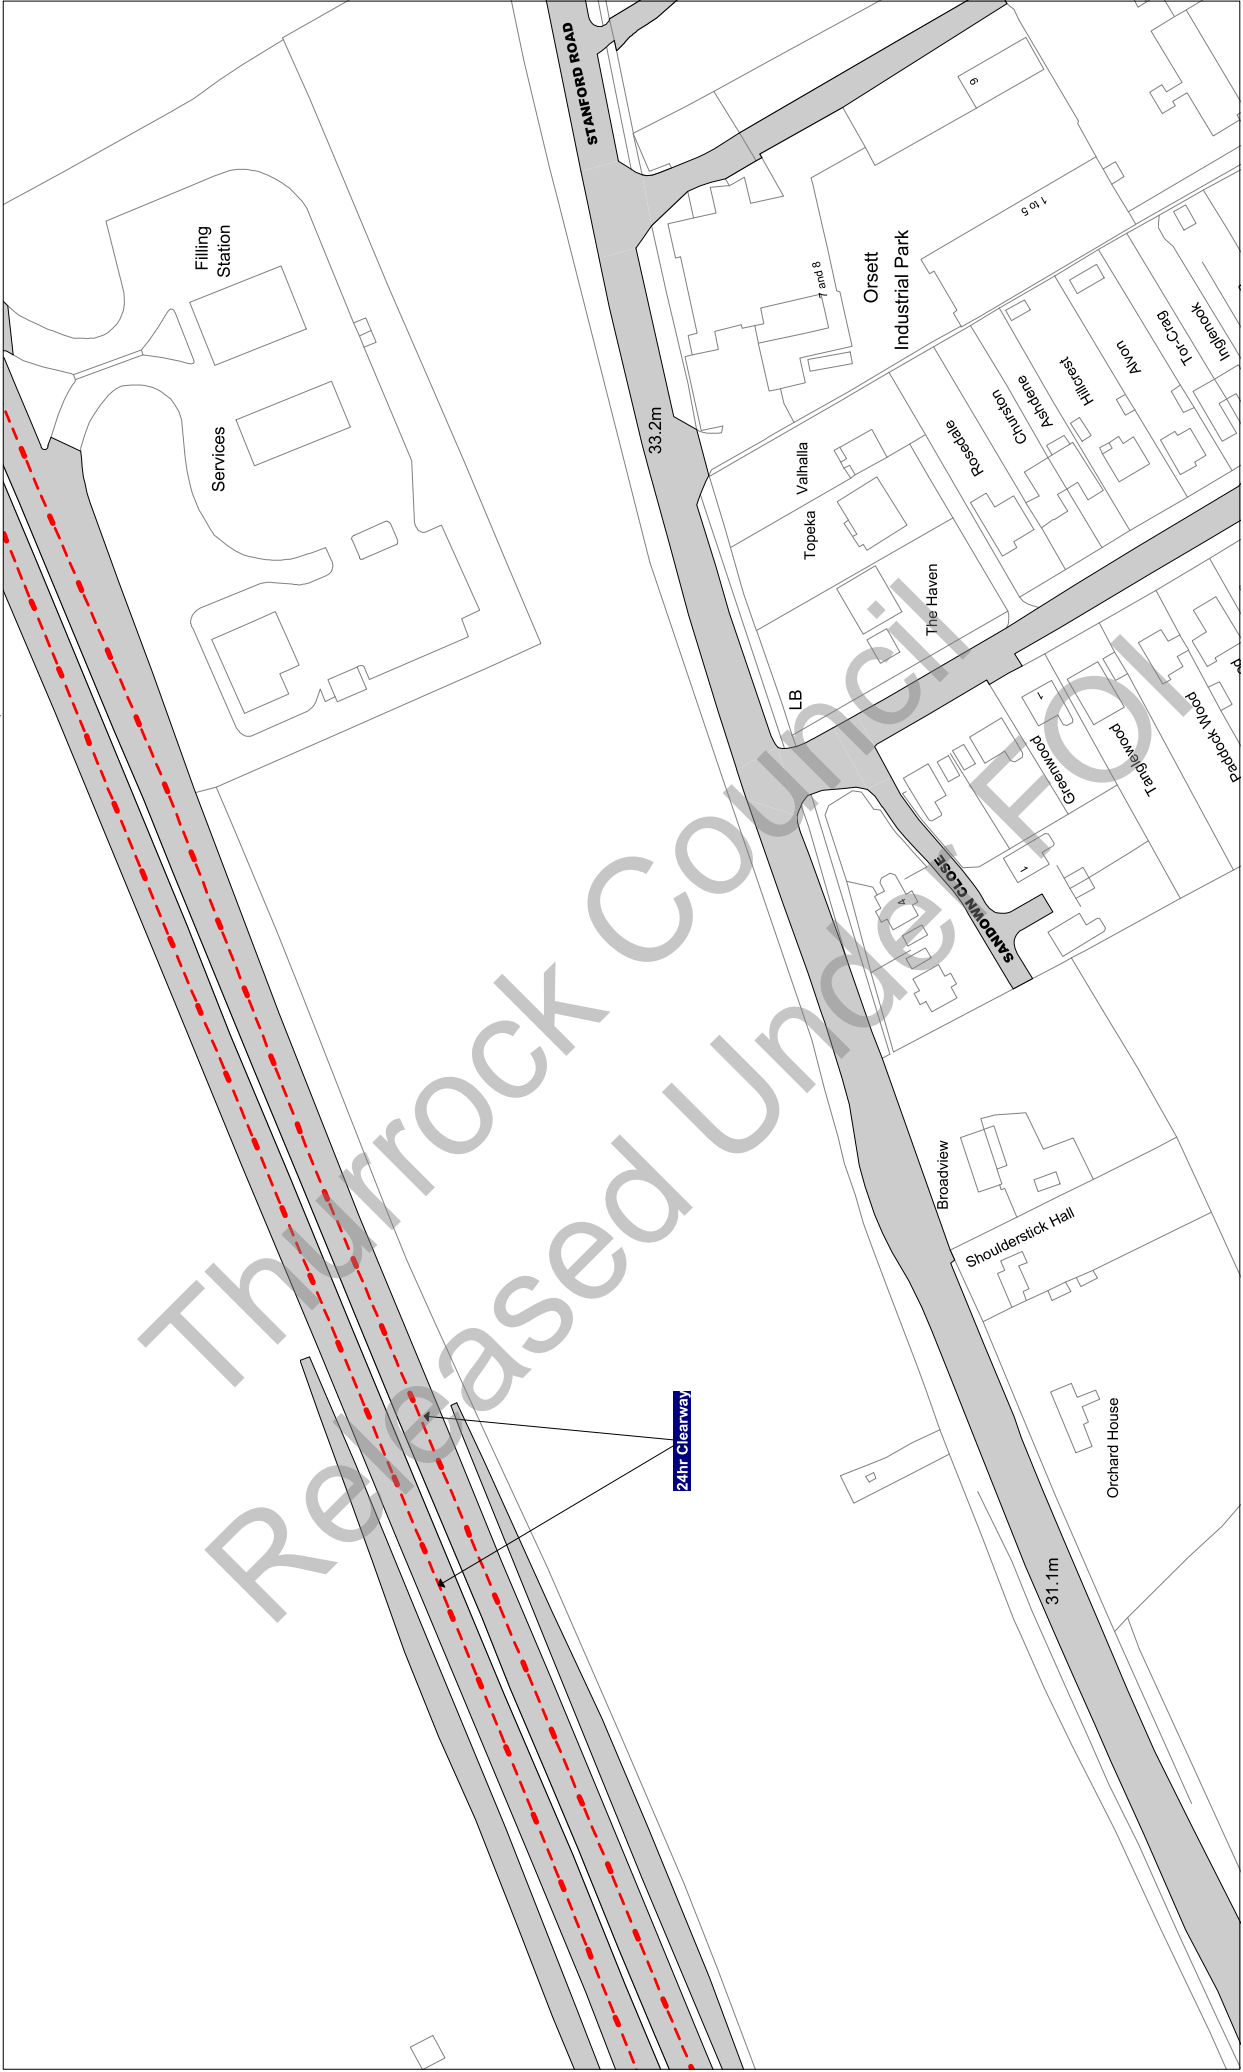

NOTE: SEE STATIC MAP SCHEDULE LEGEND FOR RESTRICTIONS DISPLAYED

Civic Offices, New Road
Grays, Essex, RM17 6SL

Tile Ref: Z28

Status: CONFIRMED

Sheet Revision Number: 0

Sheet Active From: 14/07/2017

Scale: 1 : 1250 @ A3