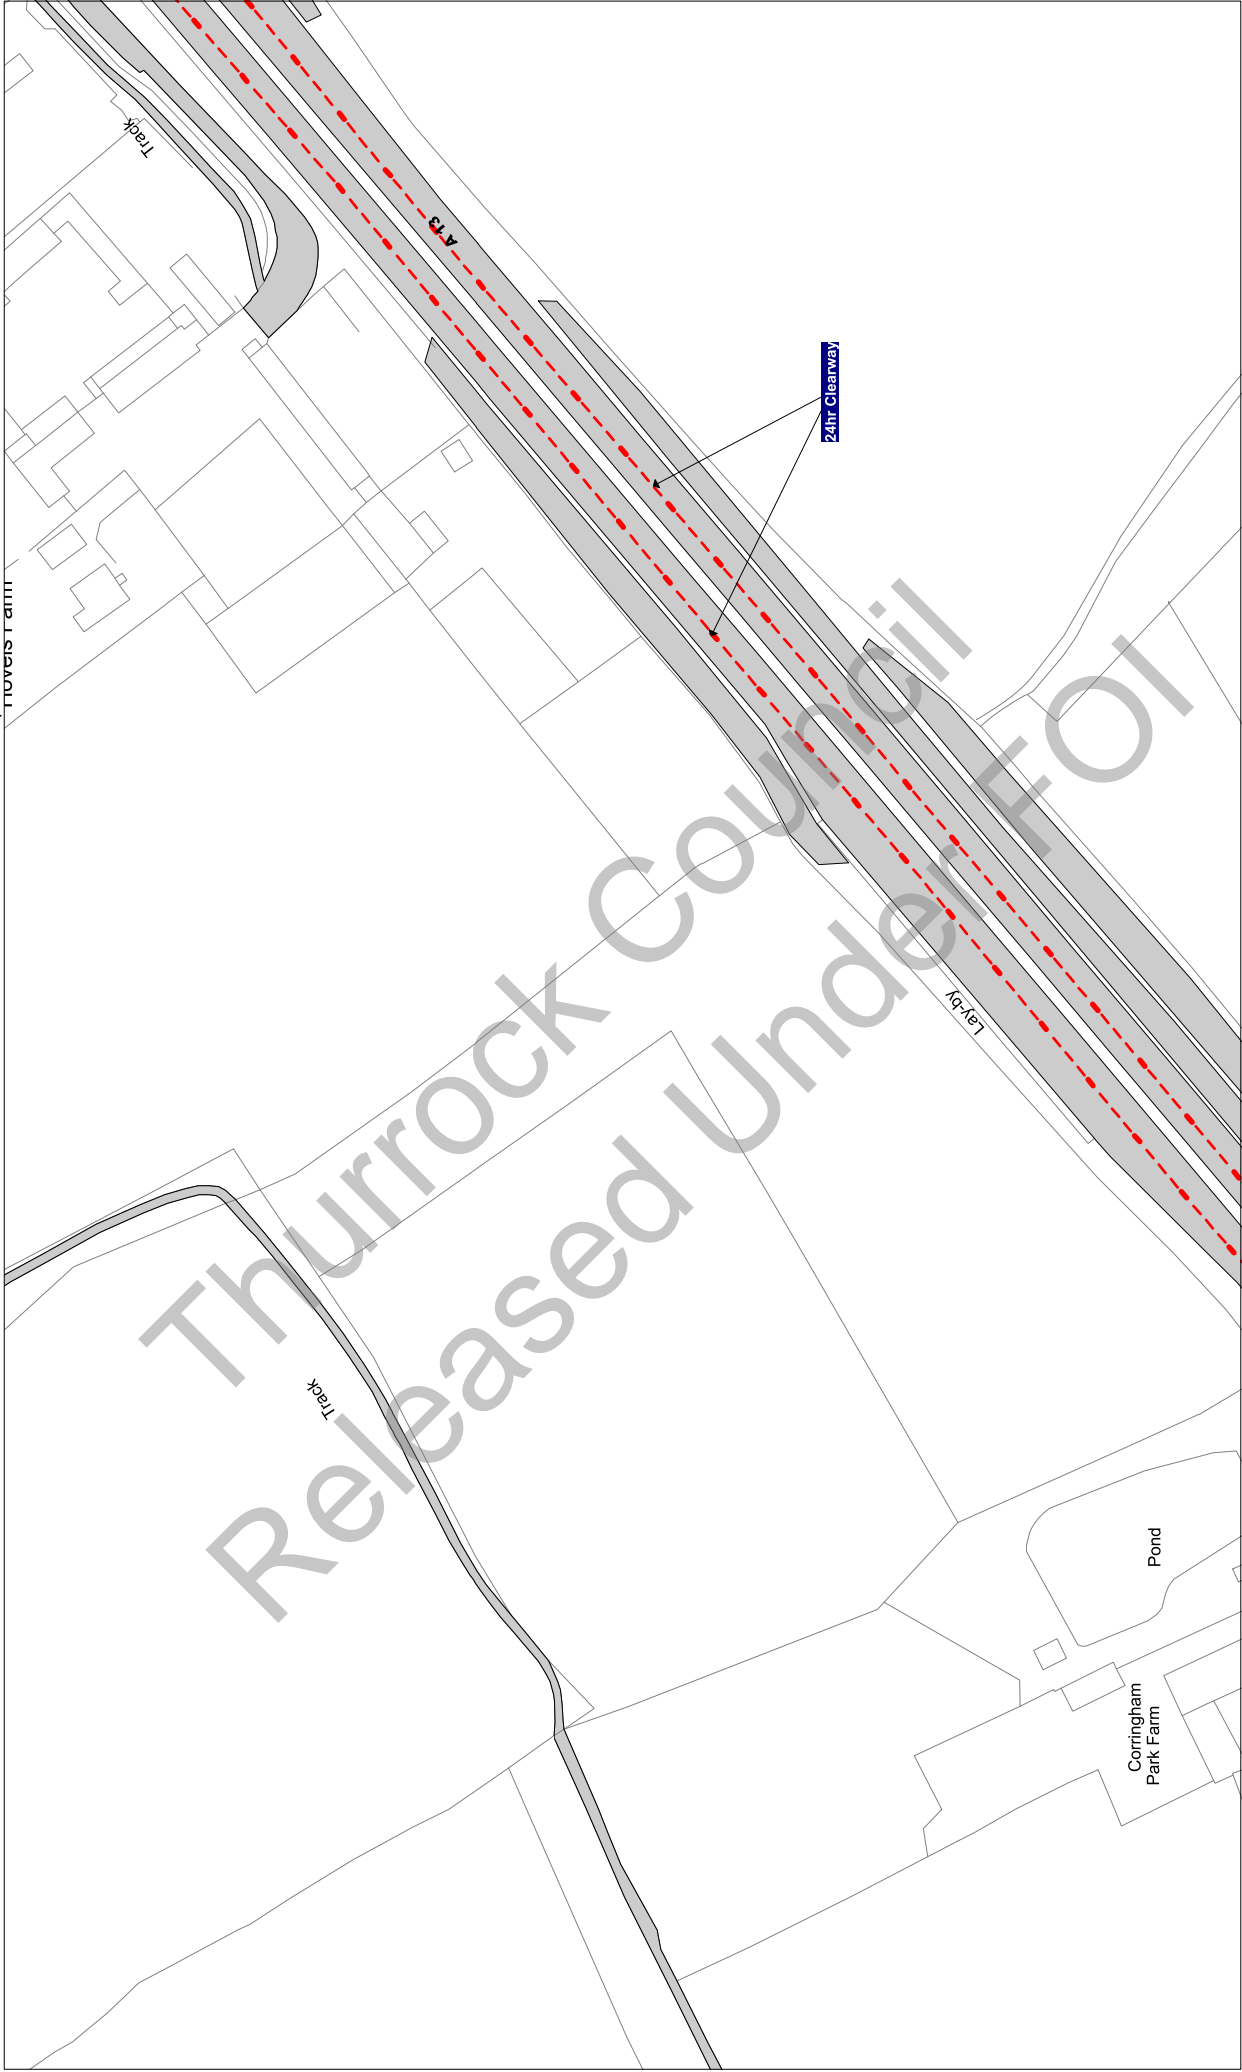

Tile Ref: K36

Status: CONFIRMED

Sheet Revision Number: 0

Sheet Active From: 14/07/2017

Scale: 1 : 1250 @ A3

Order Title: The Borough of Thurrock (Stopping, Waiting, Loading and On-street Parking) Order 2017

NOTE: SEE STATIC MAP SCHEDULE LEGEND FOR RESTRICTIONS DISPLAYED

Civic Offices, New Road
Grays, Essex, RM17 6SL