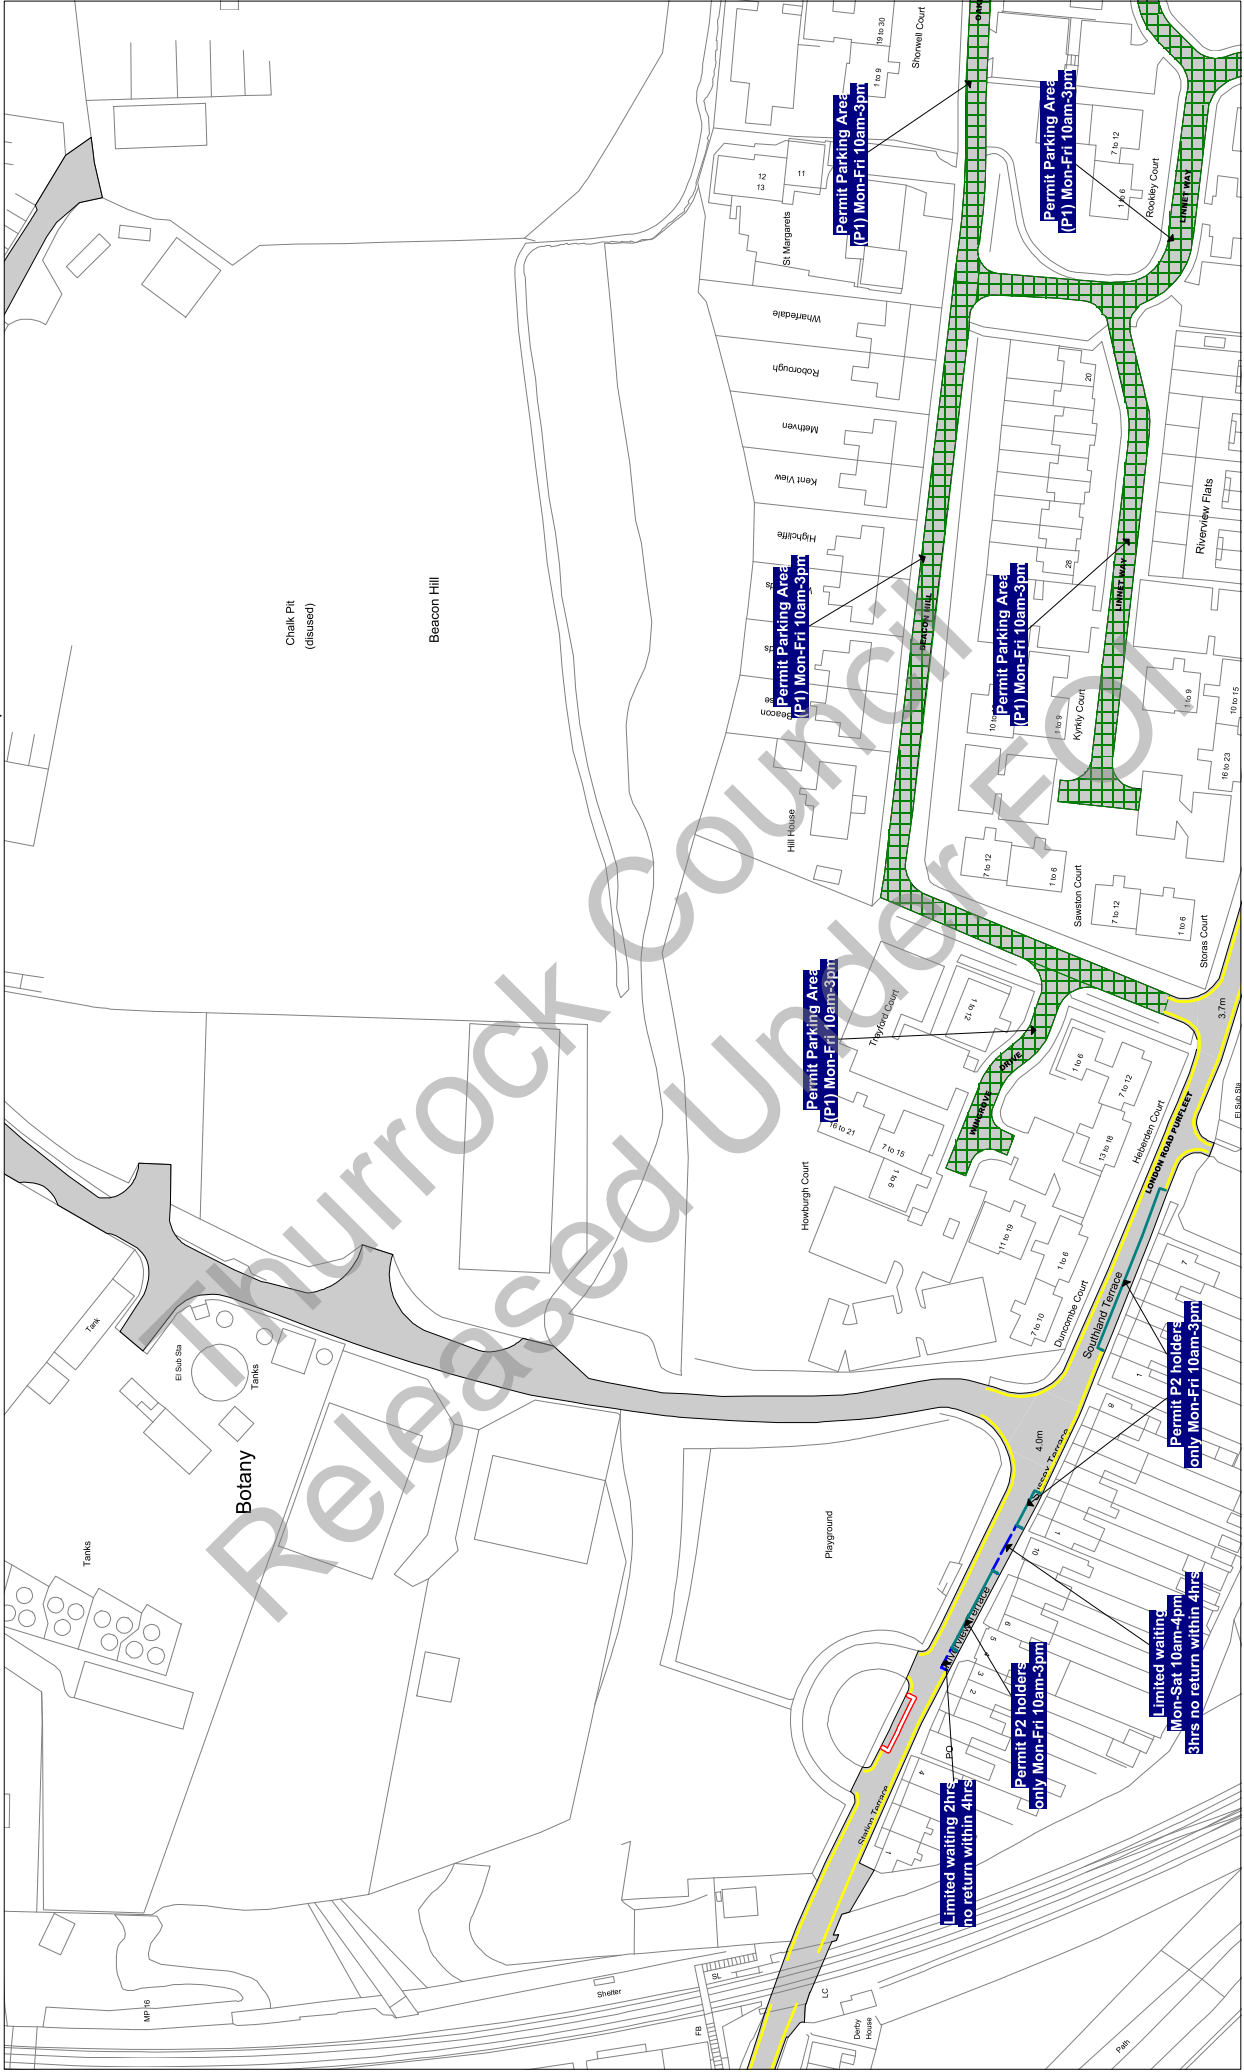

NOTE: SEE STATIC MAP SCHEDULE LEGEND FOR RESTRICTIONS DISPLAYED

Civic Offices, New Road
Grays, Essex, RM17 6SL

Tile Ref: AL6

Status: CONFIRMED

Sheet Revision Number: 0

Sheet Active From: 14/07/2017

Scale: 1 : 1250 @ A3