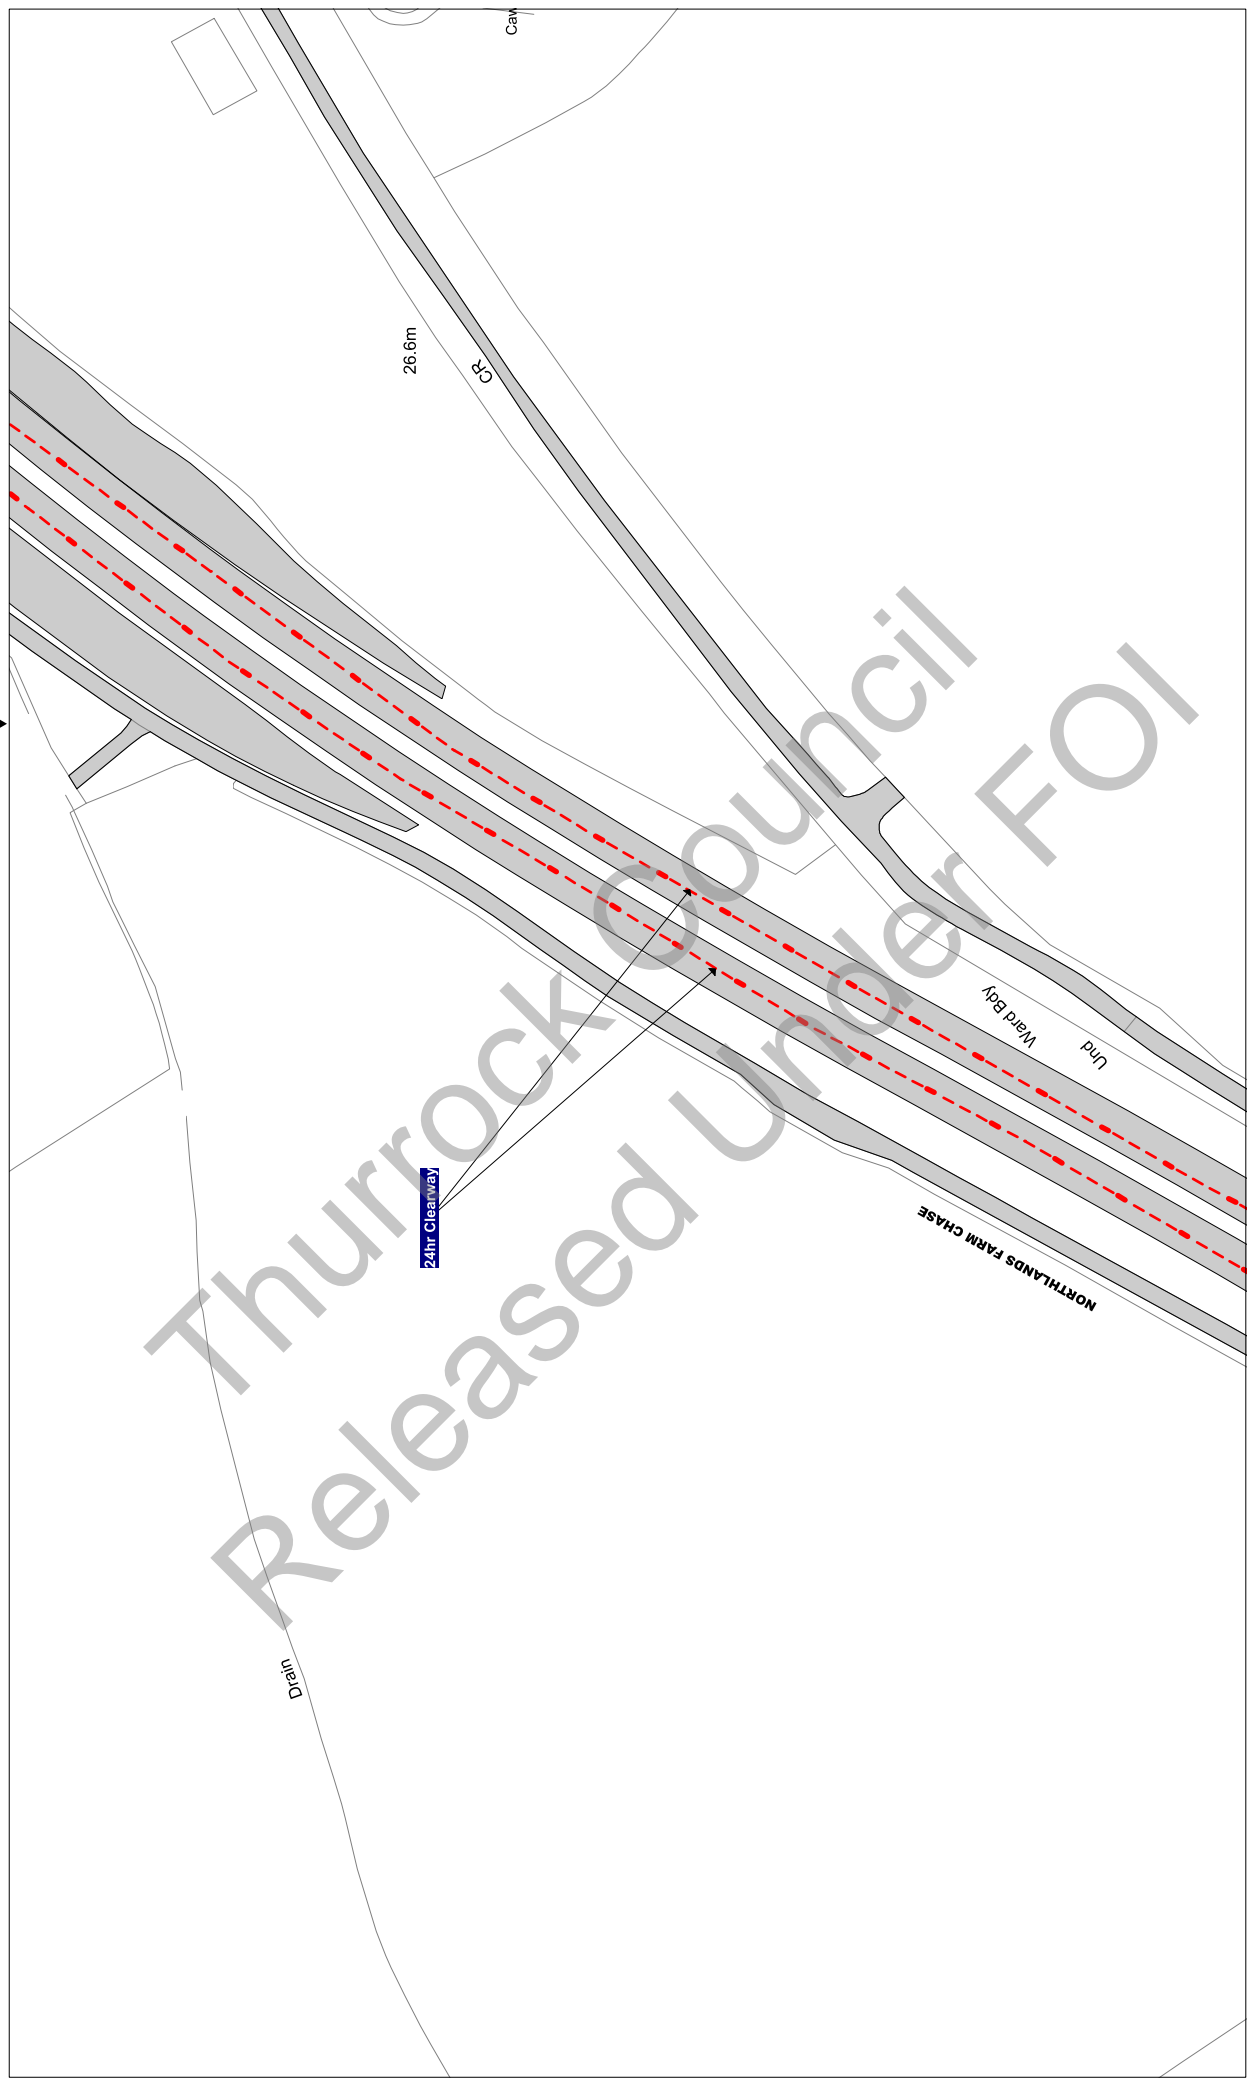

Tile Ref: M35

Status: CONFIRMED

Sheet Revision Number: 0

Sheet Active From: 14/07/2017

Scale: 1 : 1250 @ A3

Order Title: The Borough of Thurrock
(Stopping, Waiting, Loading and On-street Parking) Order 2017

NOTE: SEE STATIC MAP SCHEDULE LEGEND FOR RESTRICTIONS DISPLAYED

Civic Offices, New Road
Grays, Essex, RM17 6SL