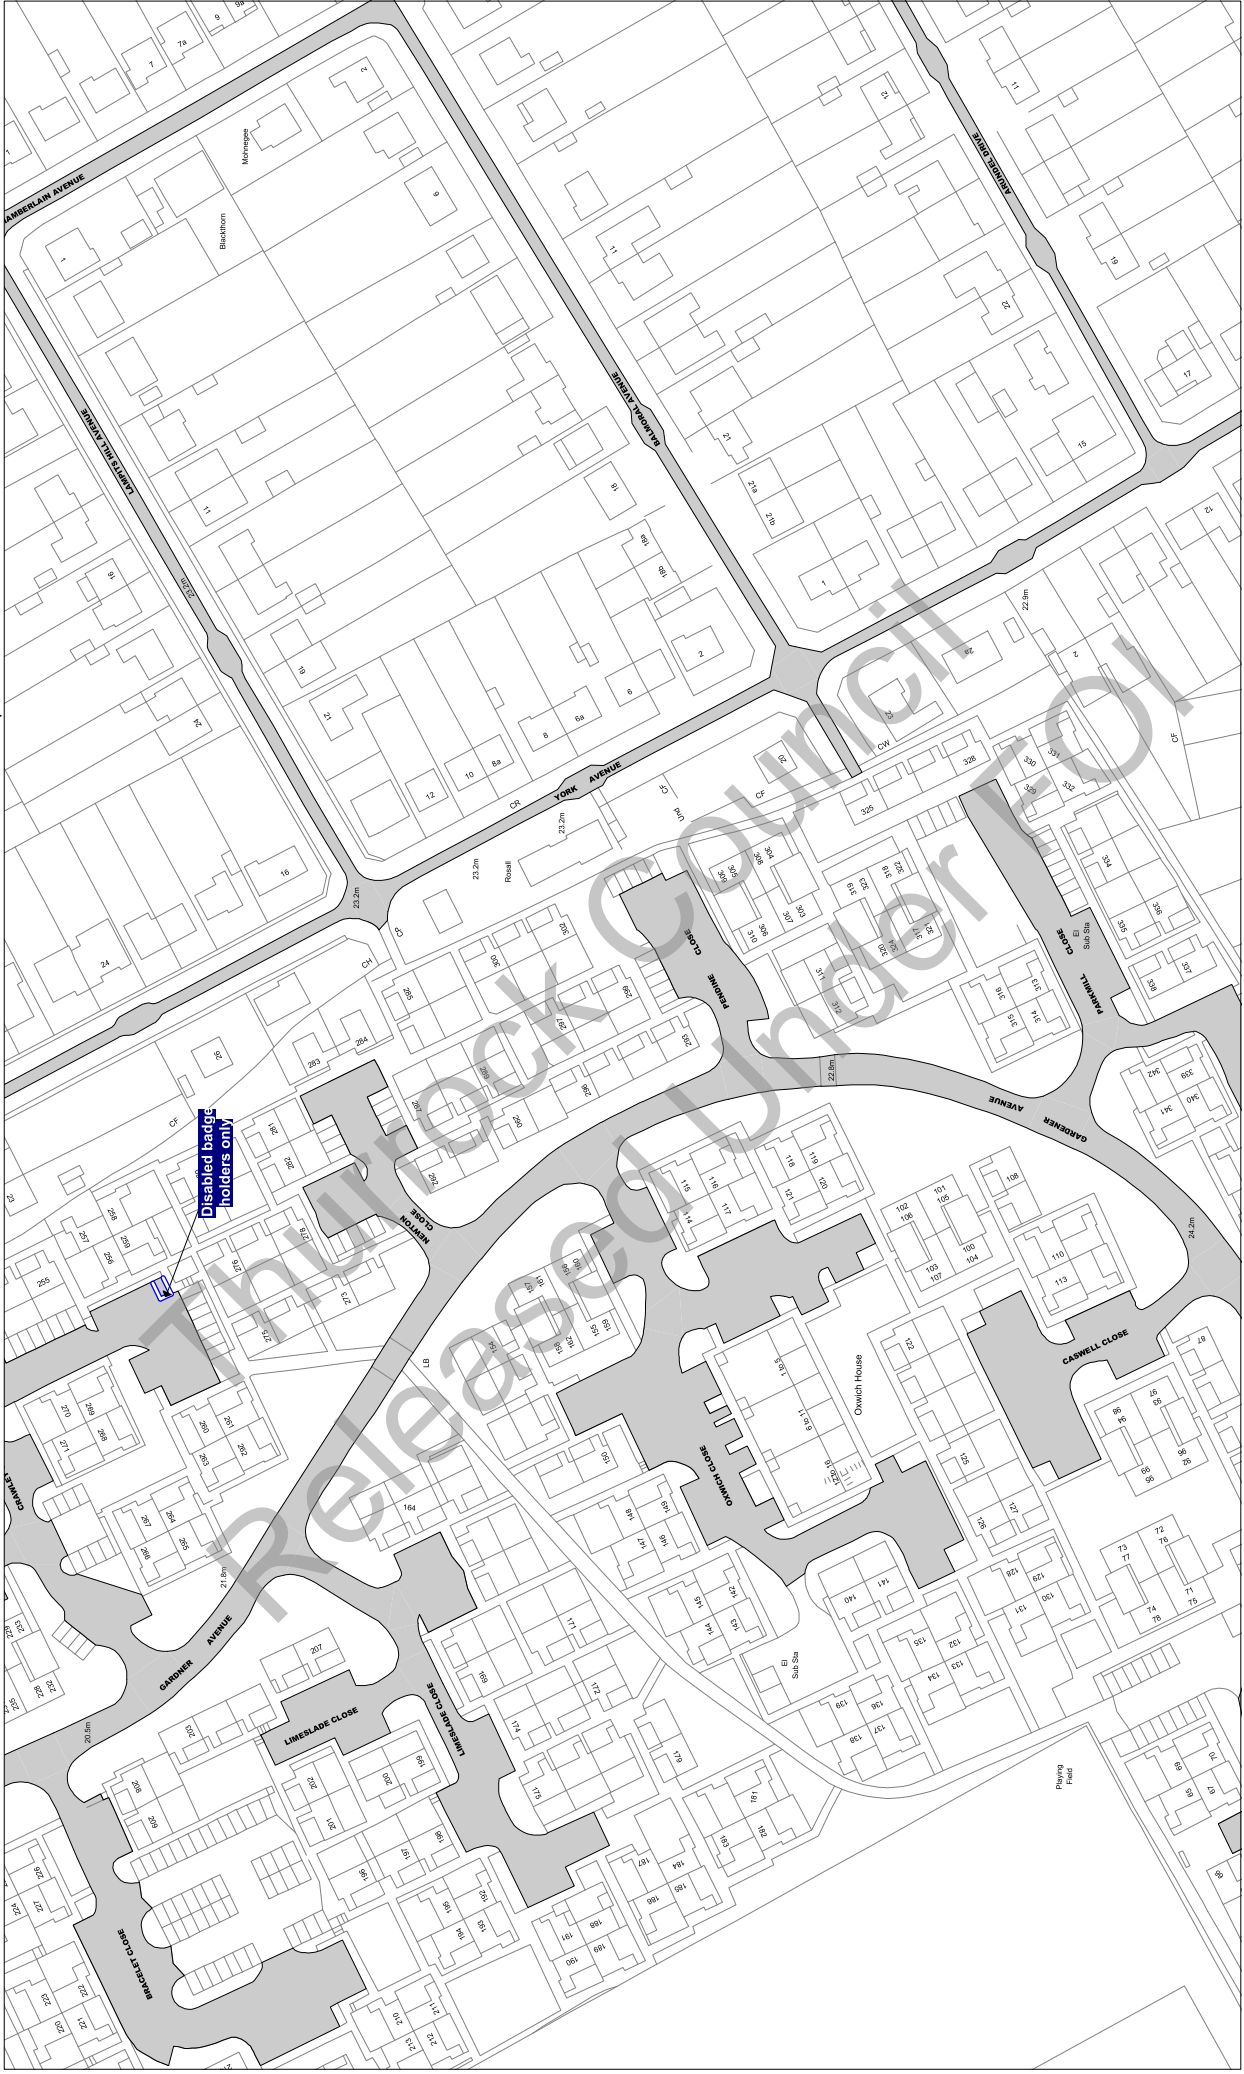

R35

R37

S36

Scale: 1 : 1250 @ A3

Order Title: The Borough of Thurrock
(Stopping, Waiting, Loading and On-street Parking) Order 2017

This map is reproduced from Ordnance Survey material with the permission of Ordnance Survey on behalf of the Controller of Her Majesty's Stationery Office © Crown Copyright and may lead to prosecution or civil proceedings.
Thurrock Council
Licence No: 100025457 2017