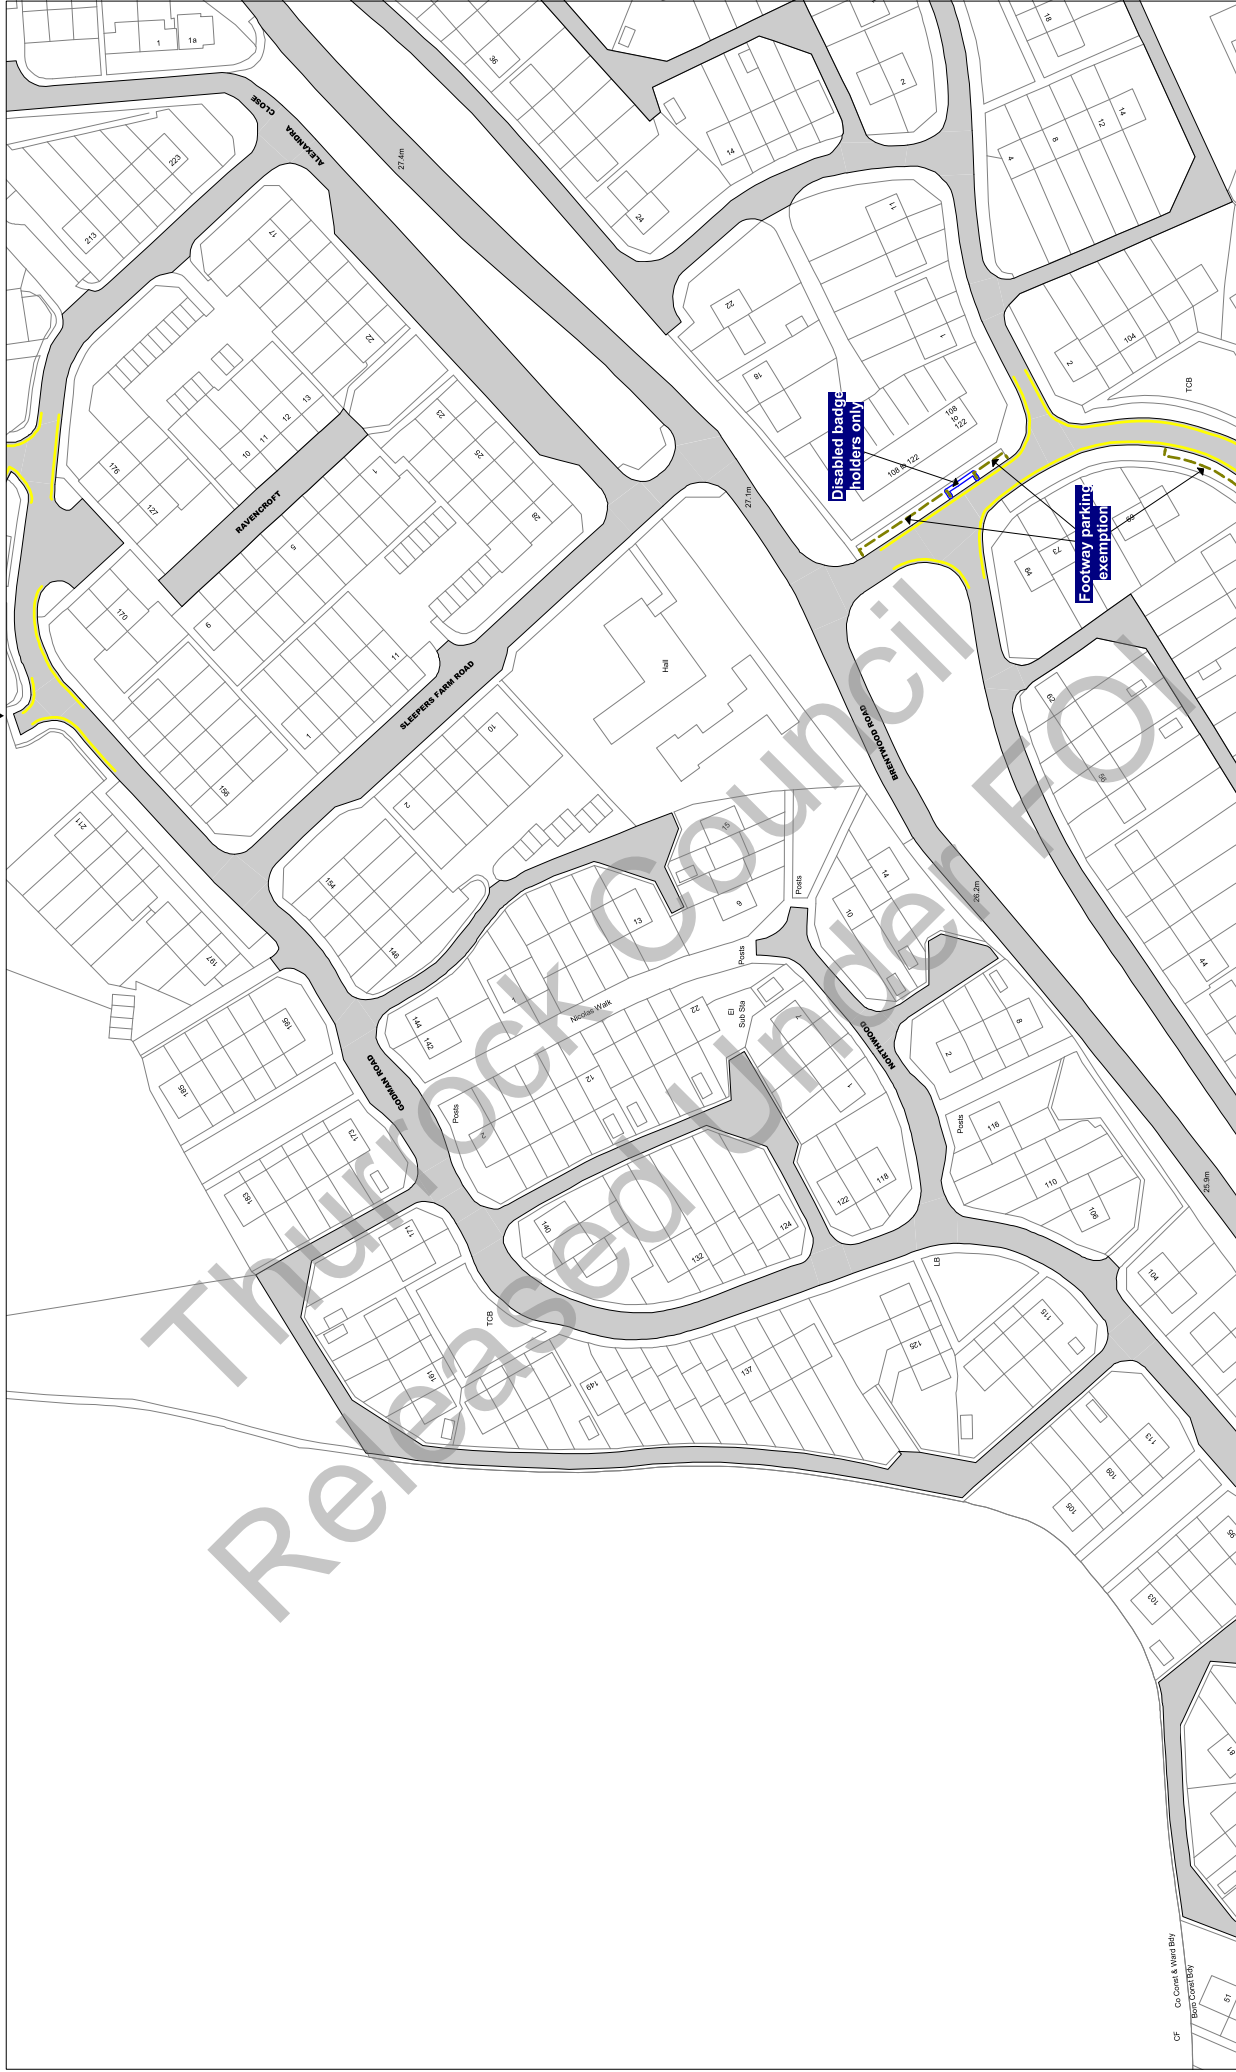

Tile Ref: AG25

Status: CONFIRMED

Sheet Revision Number: 0

Sheet Active From: 14/07/2017

▲ AF25

▲ AH25

CF Os Core & West Way
Boreham Way

Scale: 1 : 1250 @ A3

Order Title: The Borough of Thurrock
(Stopping, Waiting, Loading and On-street Parking) Order 2017

NOTE: SEE STATIC MAP SCHEDULE LEGEND
FOR RESTRICTIONS DISPLAYED

Civic Offices, New Road
Grays, Essex, RM17 6SL