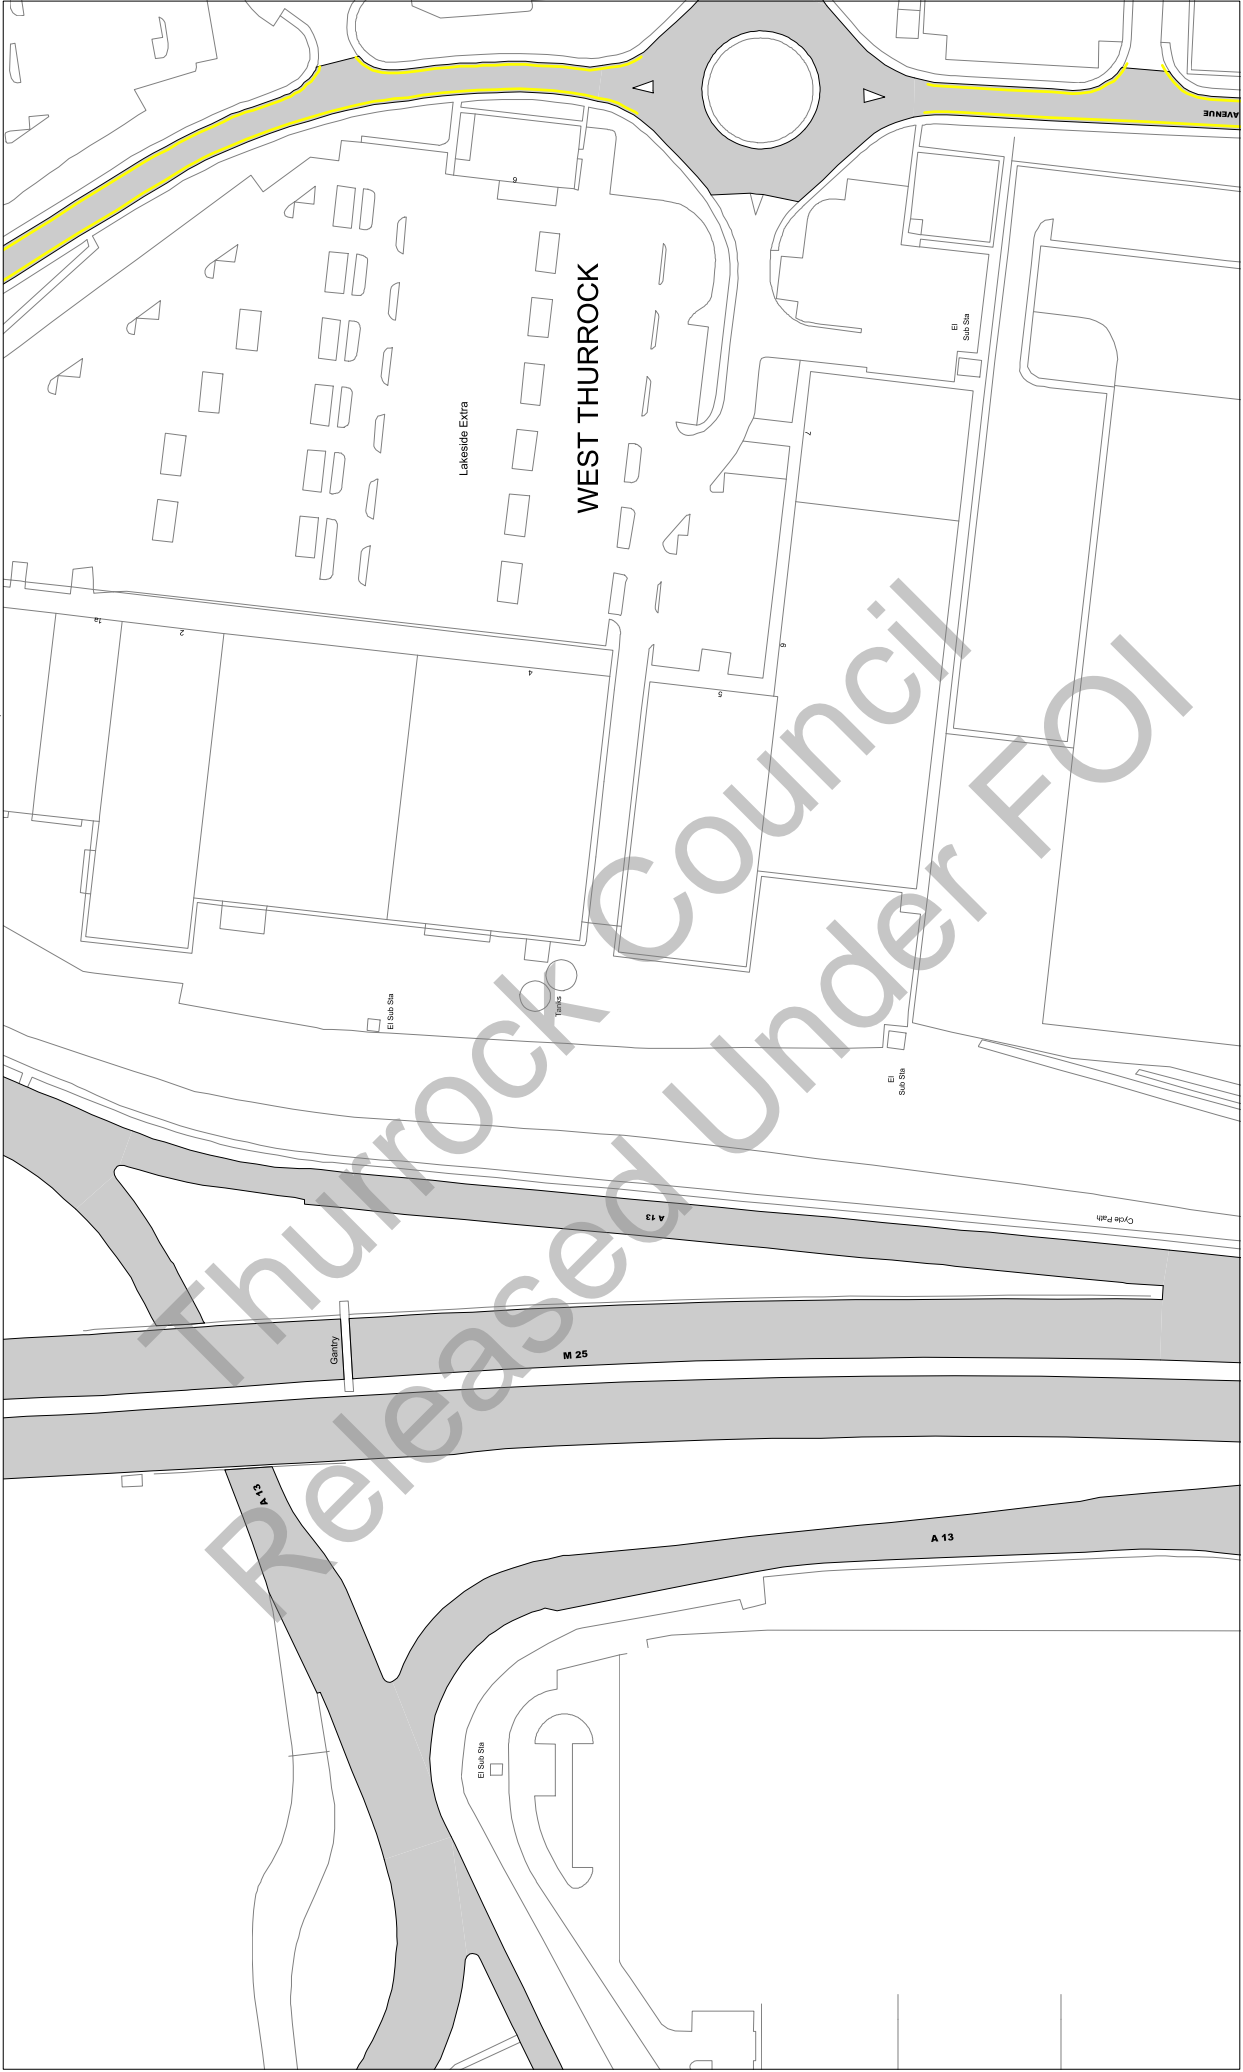

NOTE: SEE STATIC MAP SCHEDULE LEGEND FOR RESTRICTIONS DISPLAYED

Civic Offices, New Road
Grays, Essex, RM17 6SL

Tile Ref: AJ10

Status: CONFIRMED

Sheet Revision Number: 0

Sheet Active From: 14/07/2017

Scale: 1 : 1250 @ A3