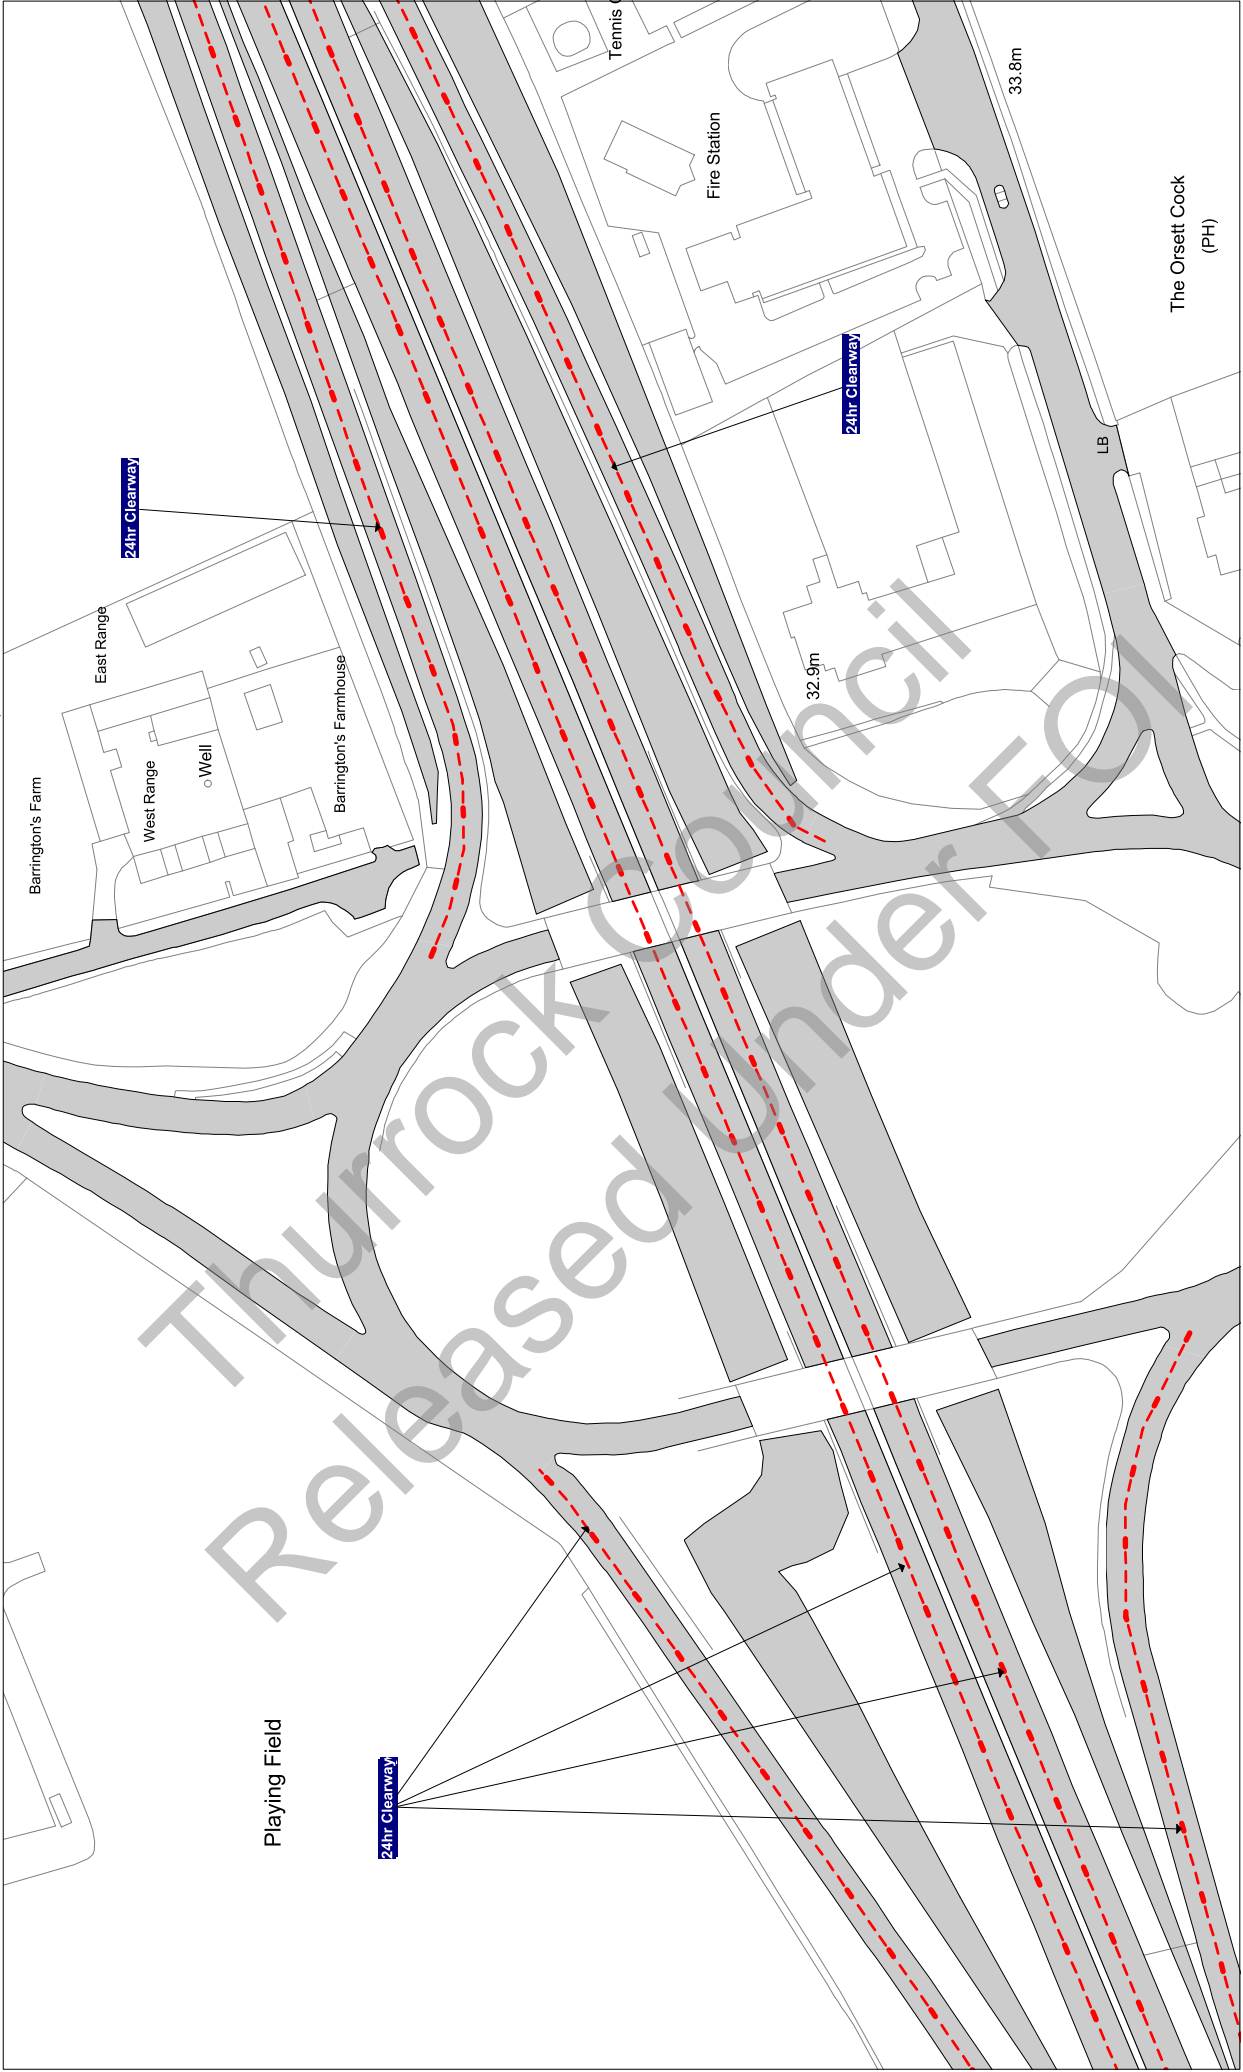

NOTE: SEE STATIC MAP SCHEDULE LEGEND FOR RESTRICTIONS DISPLAYED

Civic Offices, New Road
Grays, Essex, RM17 6SL

Tile Ref: AA26

Status: CONFIRMED

Sheet Revision Number: 0

Sheet Active From: 14/07/2017

Scale: 1 : 1250 @ A3