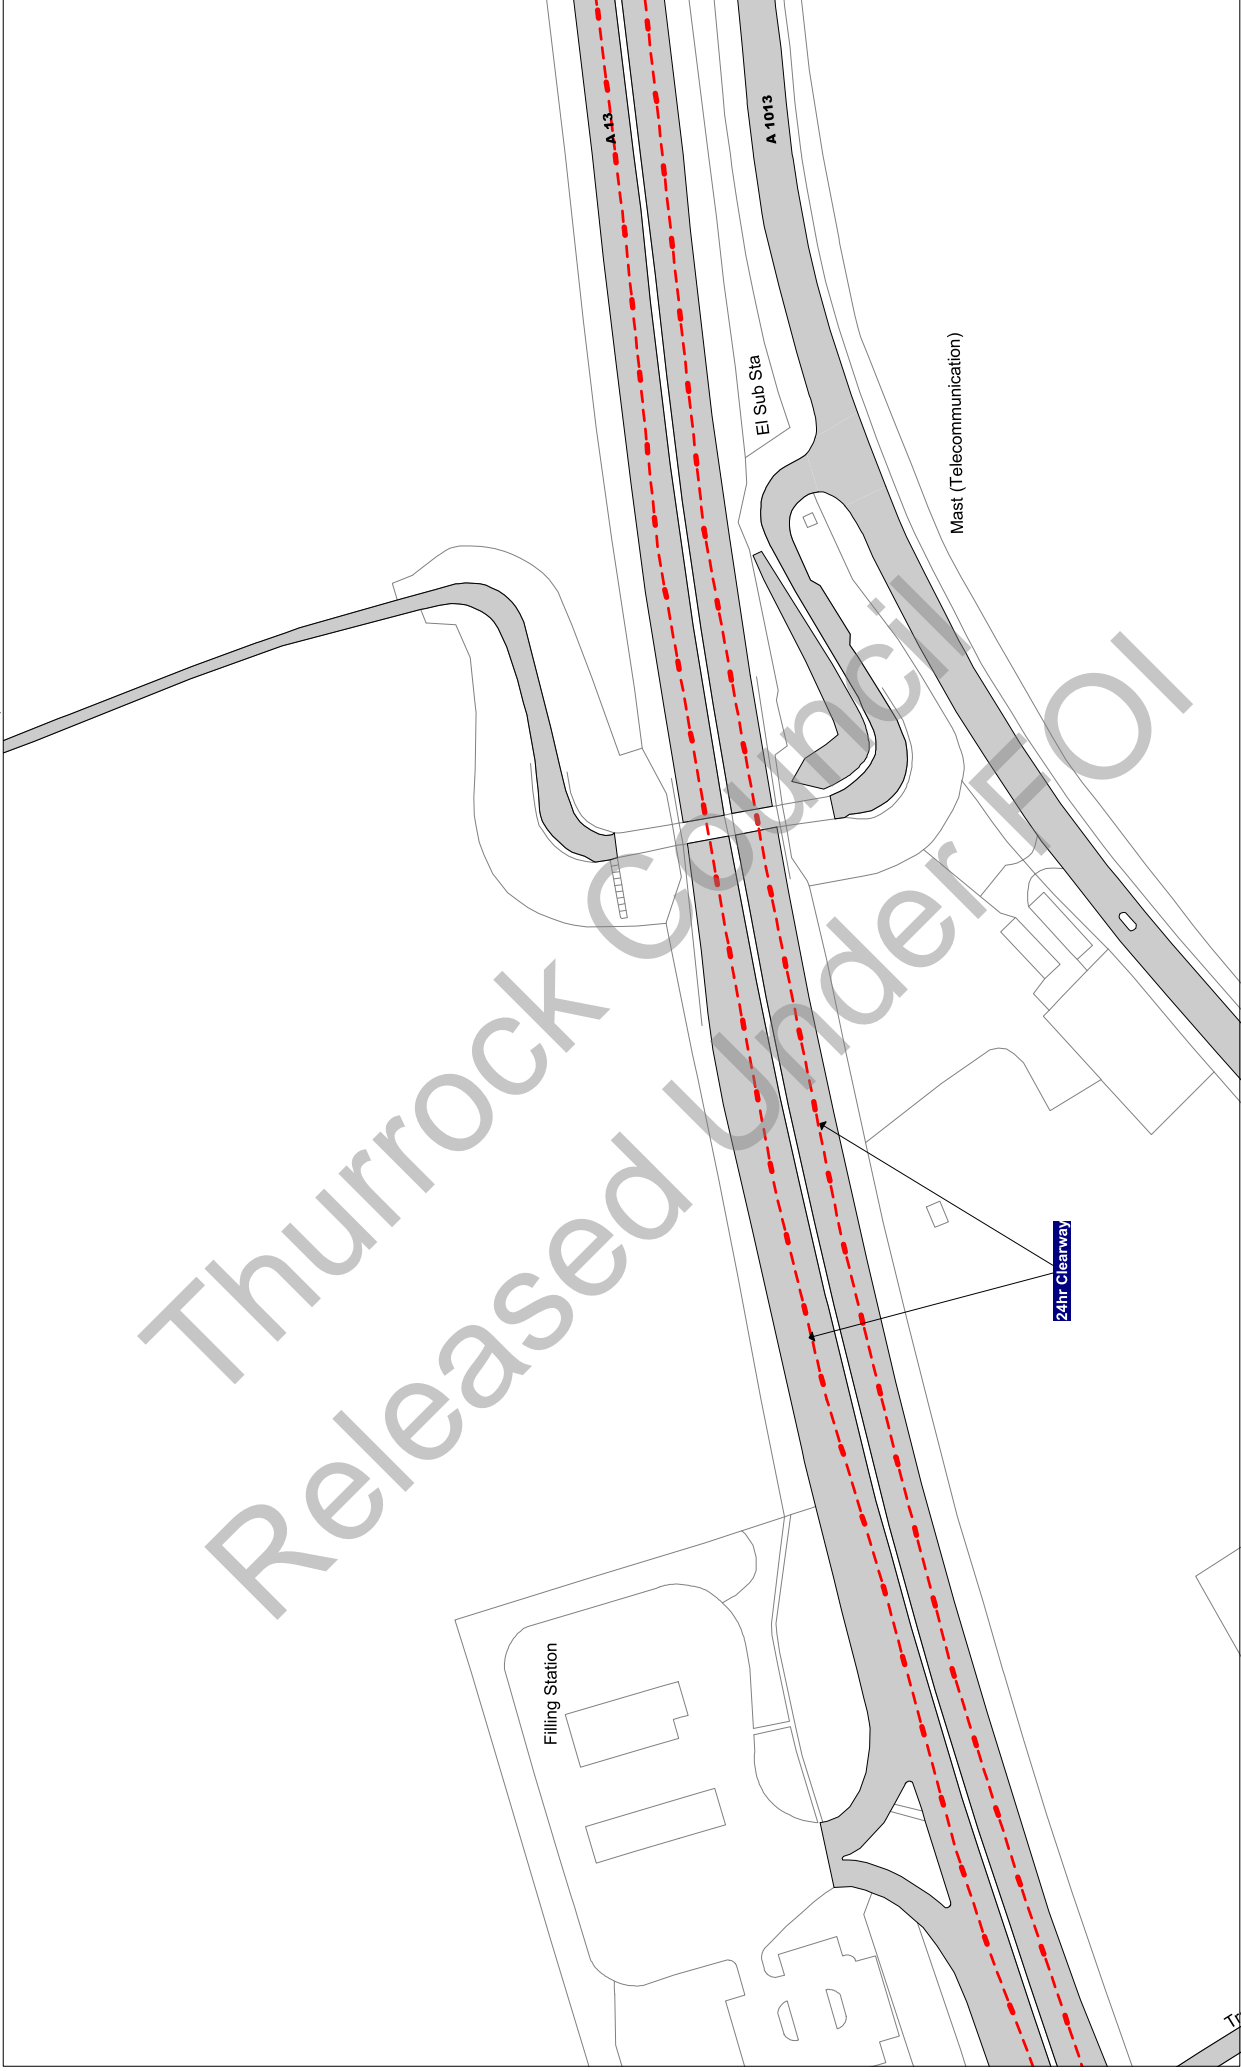

Tile Ref: Y29

Status: CONFIRMED

Sheet Revision Number: 0

Sheet Active From: 14/07/2017

Thurrock Council
Released Under FOI

Scale: 1 : 1250 @ A3

Order Title: The Borough of Thurrock
(Stopping, Waiting, Loading and On-street Parking) Order 2017

NOTE: SEE STATIC MAP SCHEDULE LEGEND FOR RESTRICTIONS DISPLAYED

Civic Offices, New Road
Grays, Essex, RM17 6SL