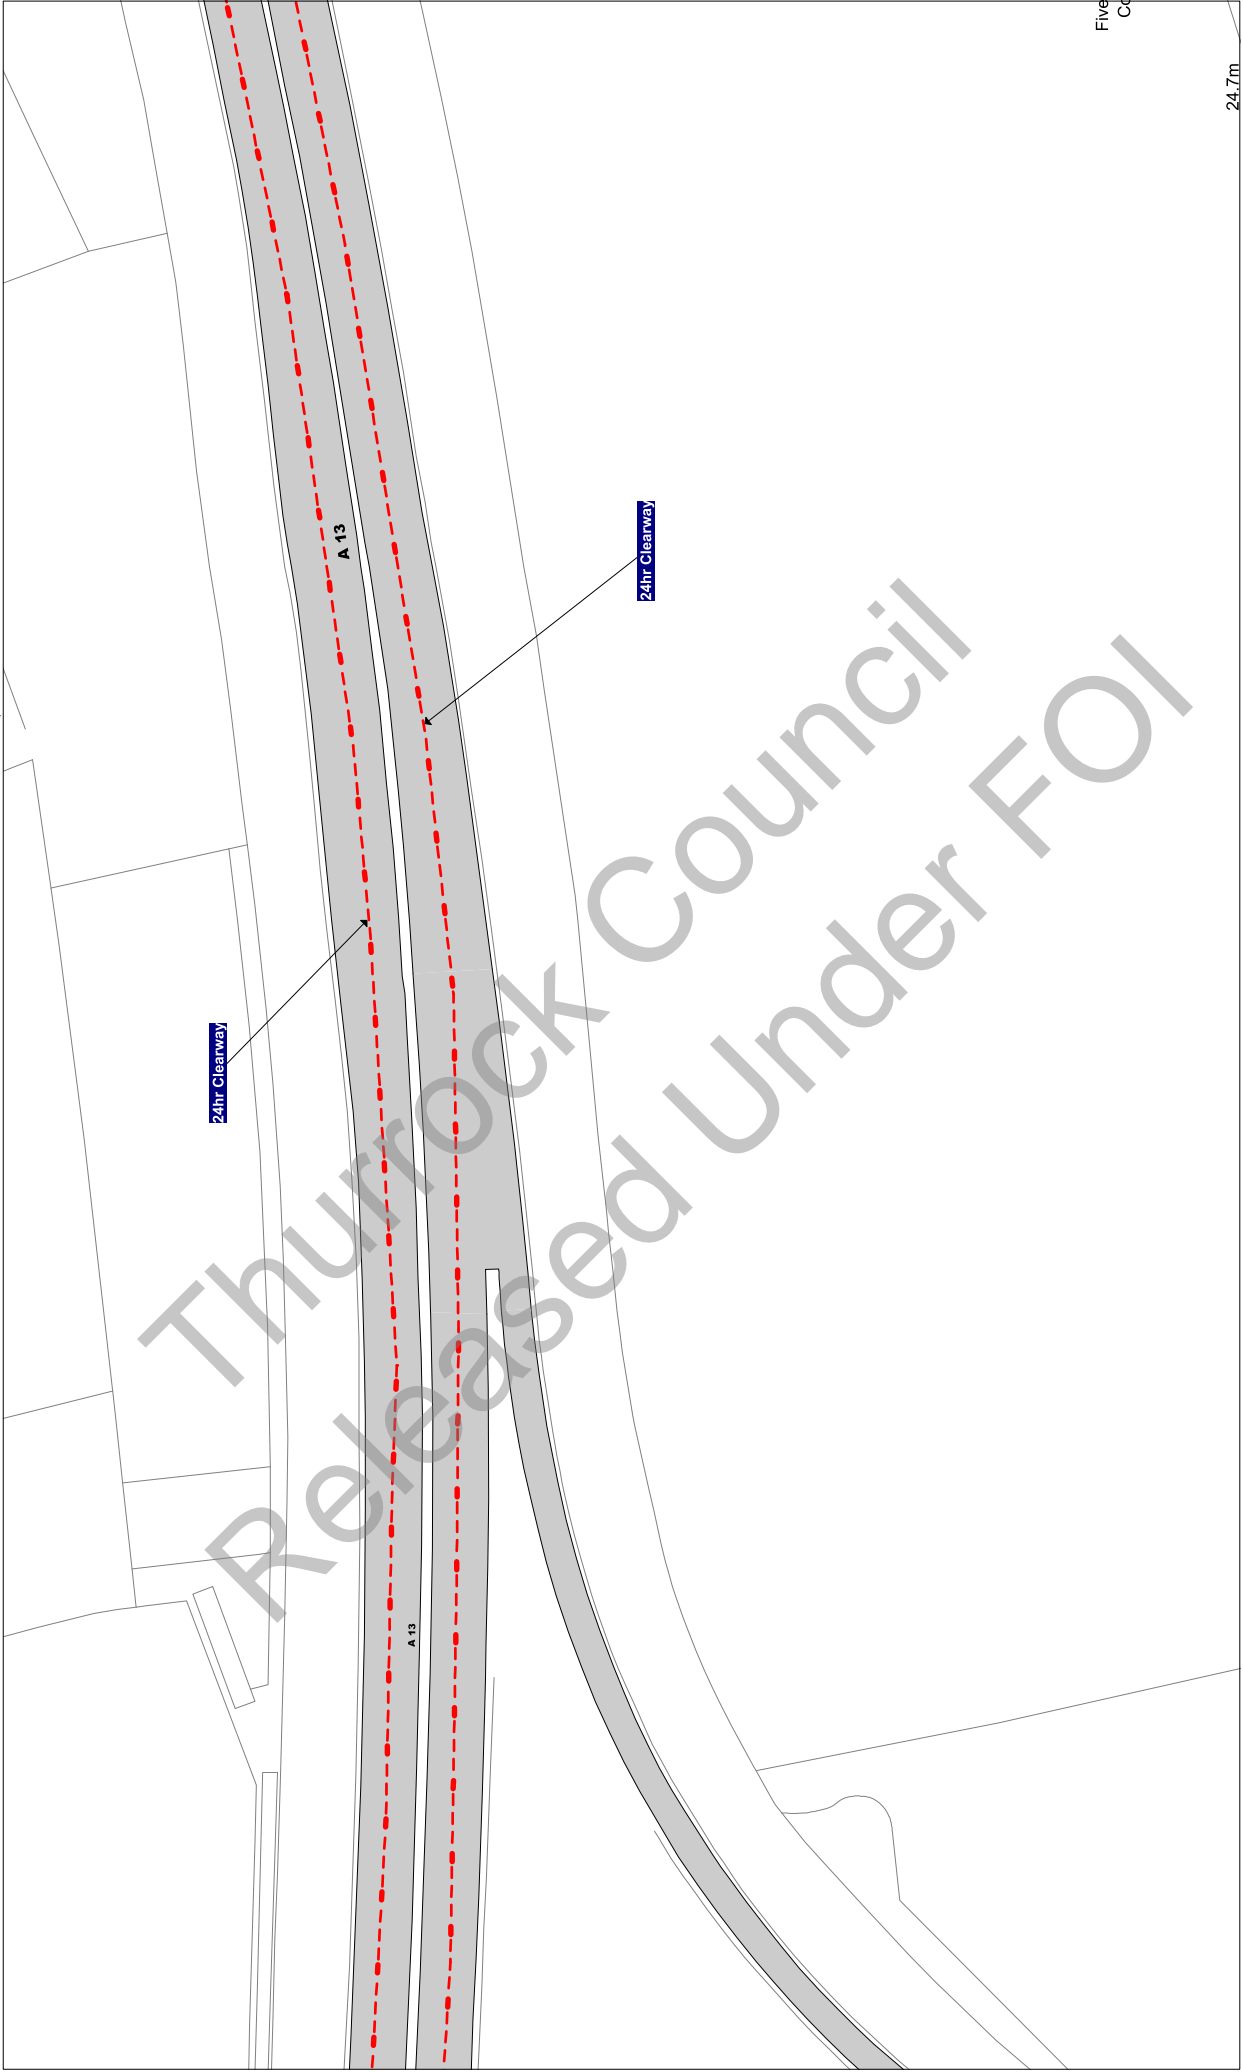

Tile Ref: AC23

Status: CONFIRMED

Sheet Revision Number: 0

Sheet Active From: 14/07/2017

AC24

AC22

Scale: 1 : 1250 @ A3

Order Title: The Borough of Thurrock (Stopping, Waiting, Loading and On-street Parking) Order 2017

NOTE: SEE STATIC MAP SCHEDULE LEGEND FOR RESTRICTIONS DISPLAYED

Civic Offices, New Road
Grays, Essex, RM17 6SL