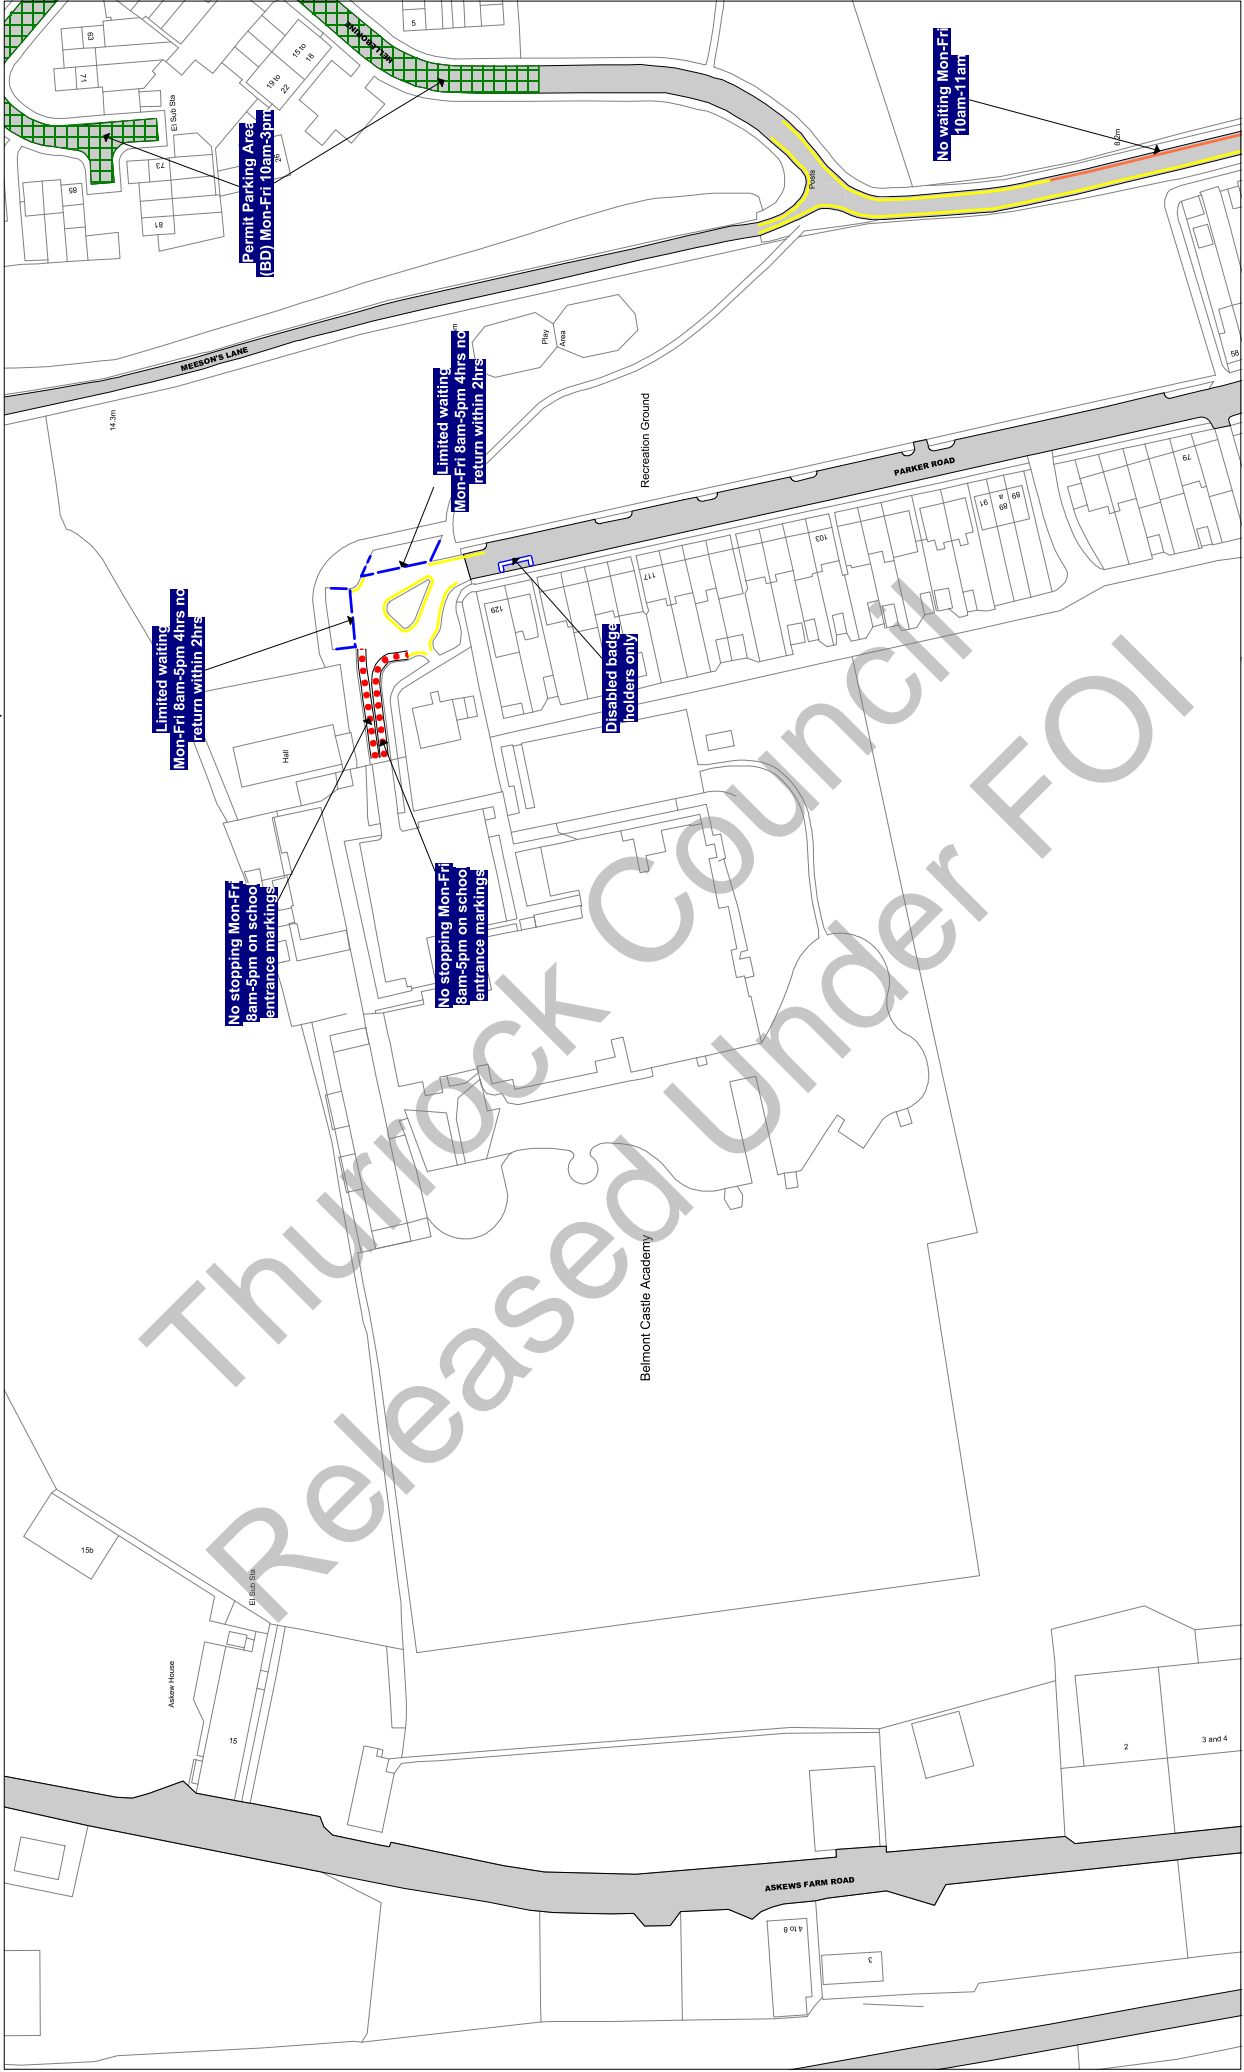

Thurrock Council
Released Under FOI