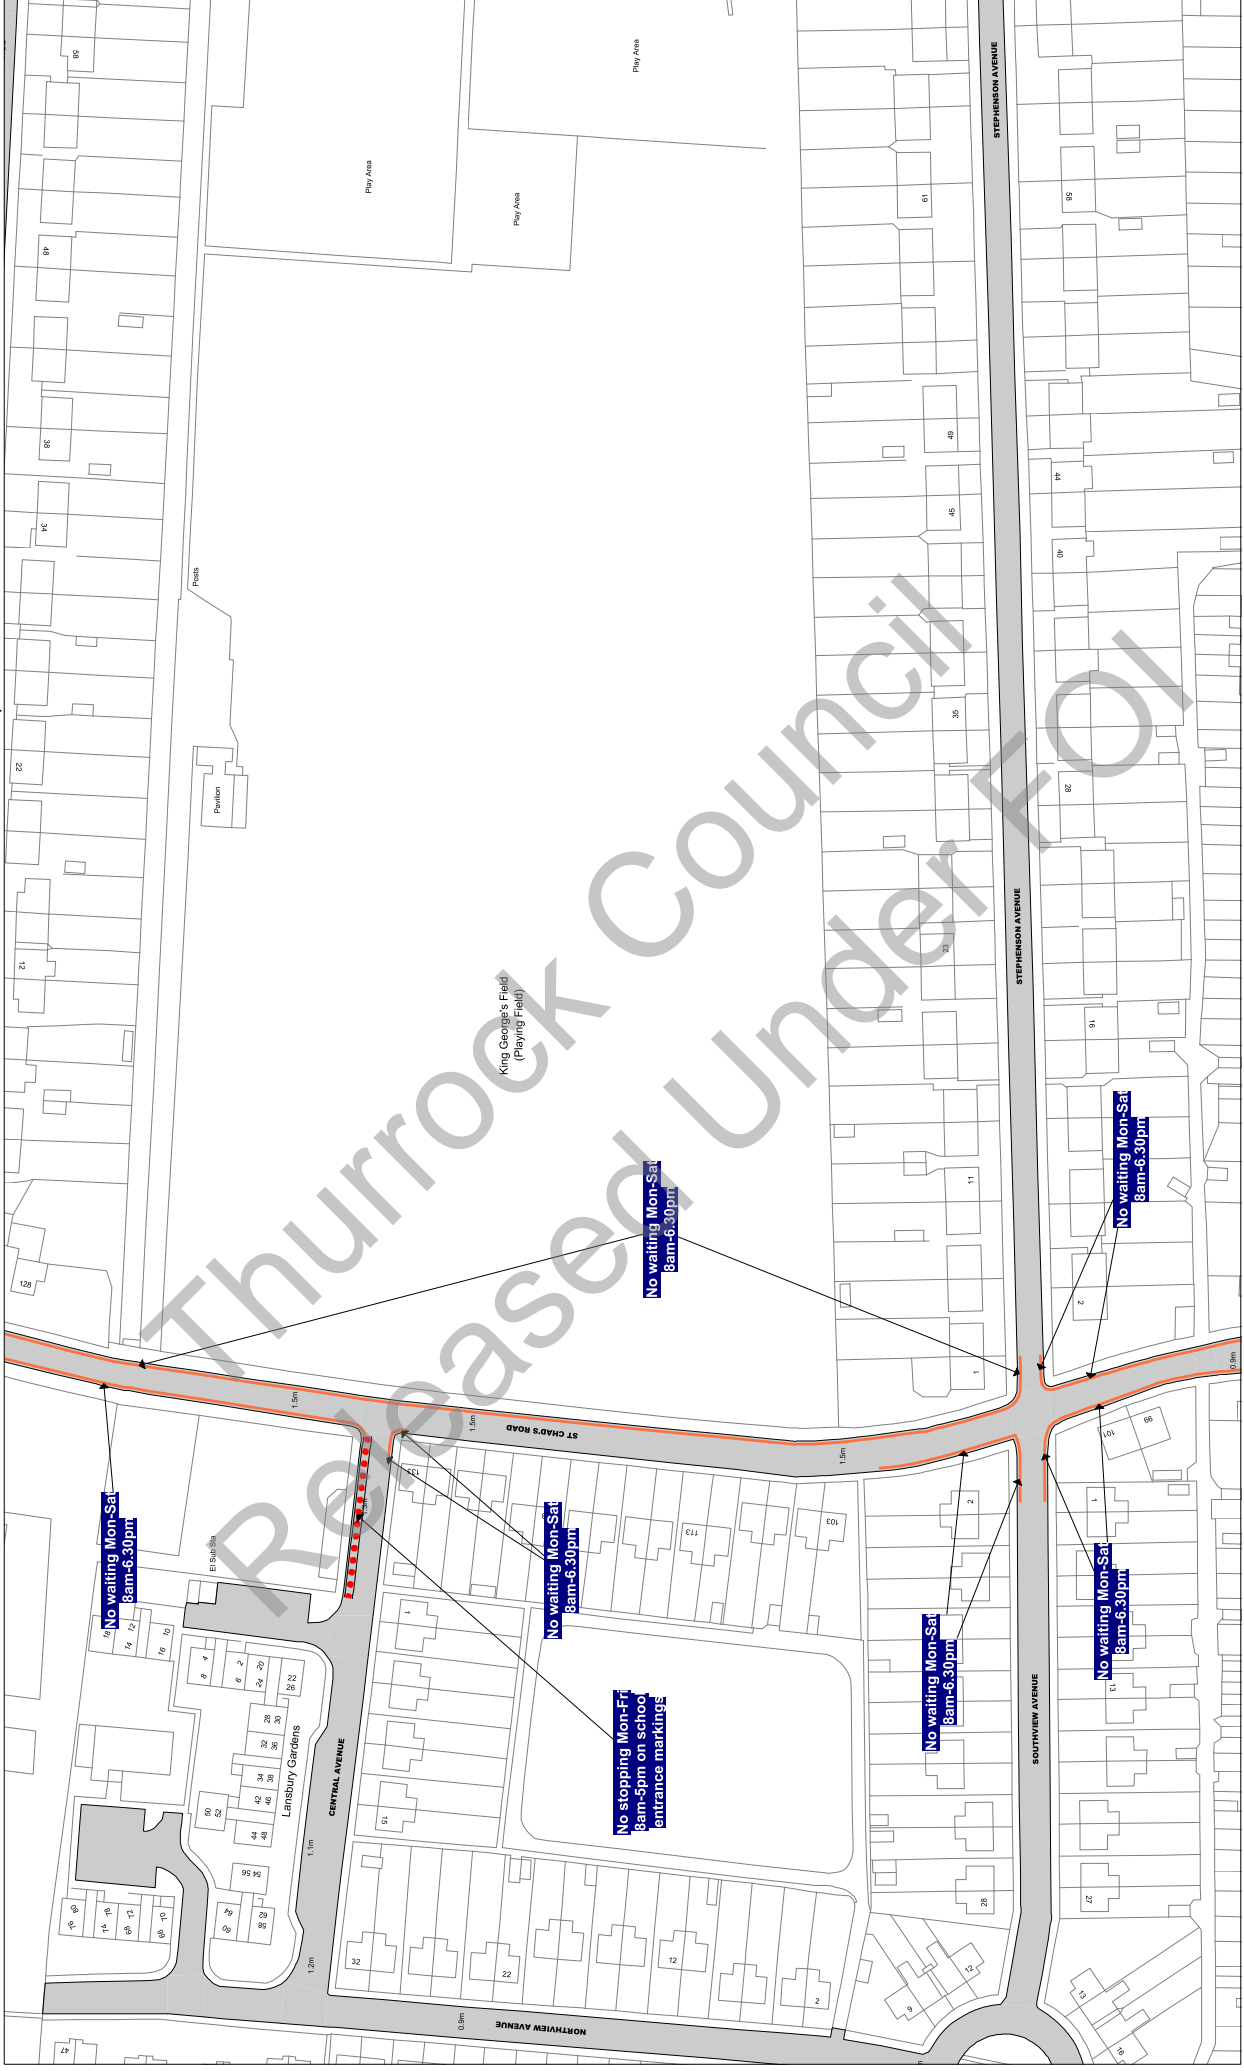

NOTE: SEE STATIC MAP SCHEDULE LEGEND FOR RESTRICTIONS DISPLAYED

Civic Offices, New Road
Grays, Essex, RM17 6SL

Tile Ref: AQ24

Status: CONFIRMED

Sheet Revision Number: 0

Sheet Active From: 14/07/2017

Thurrock Council
Released Under FOI