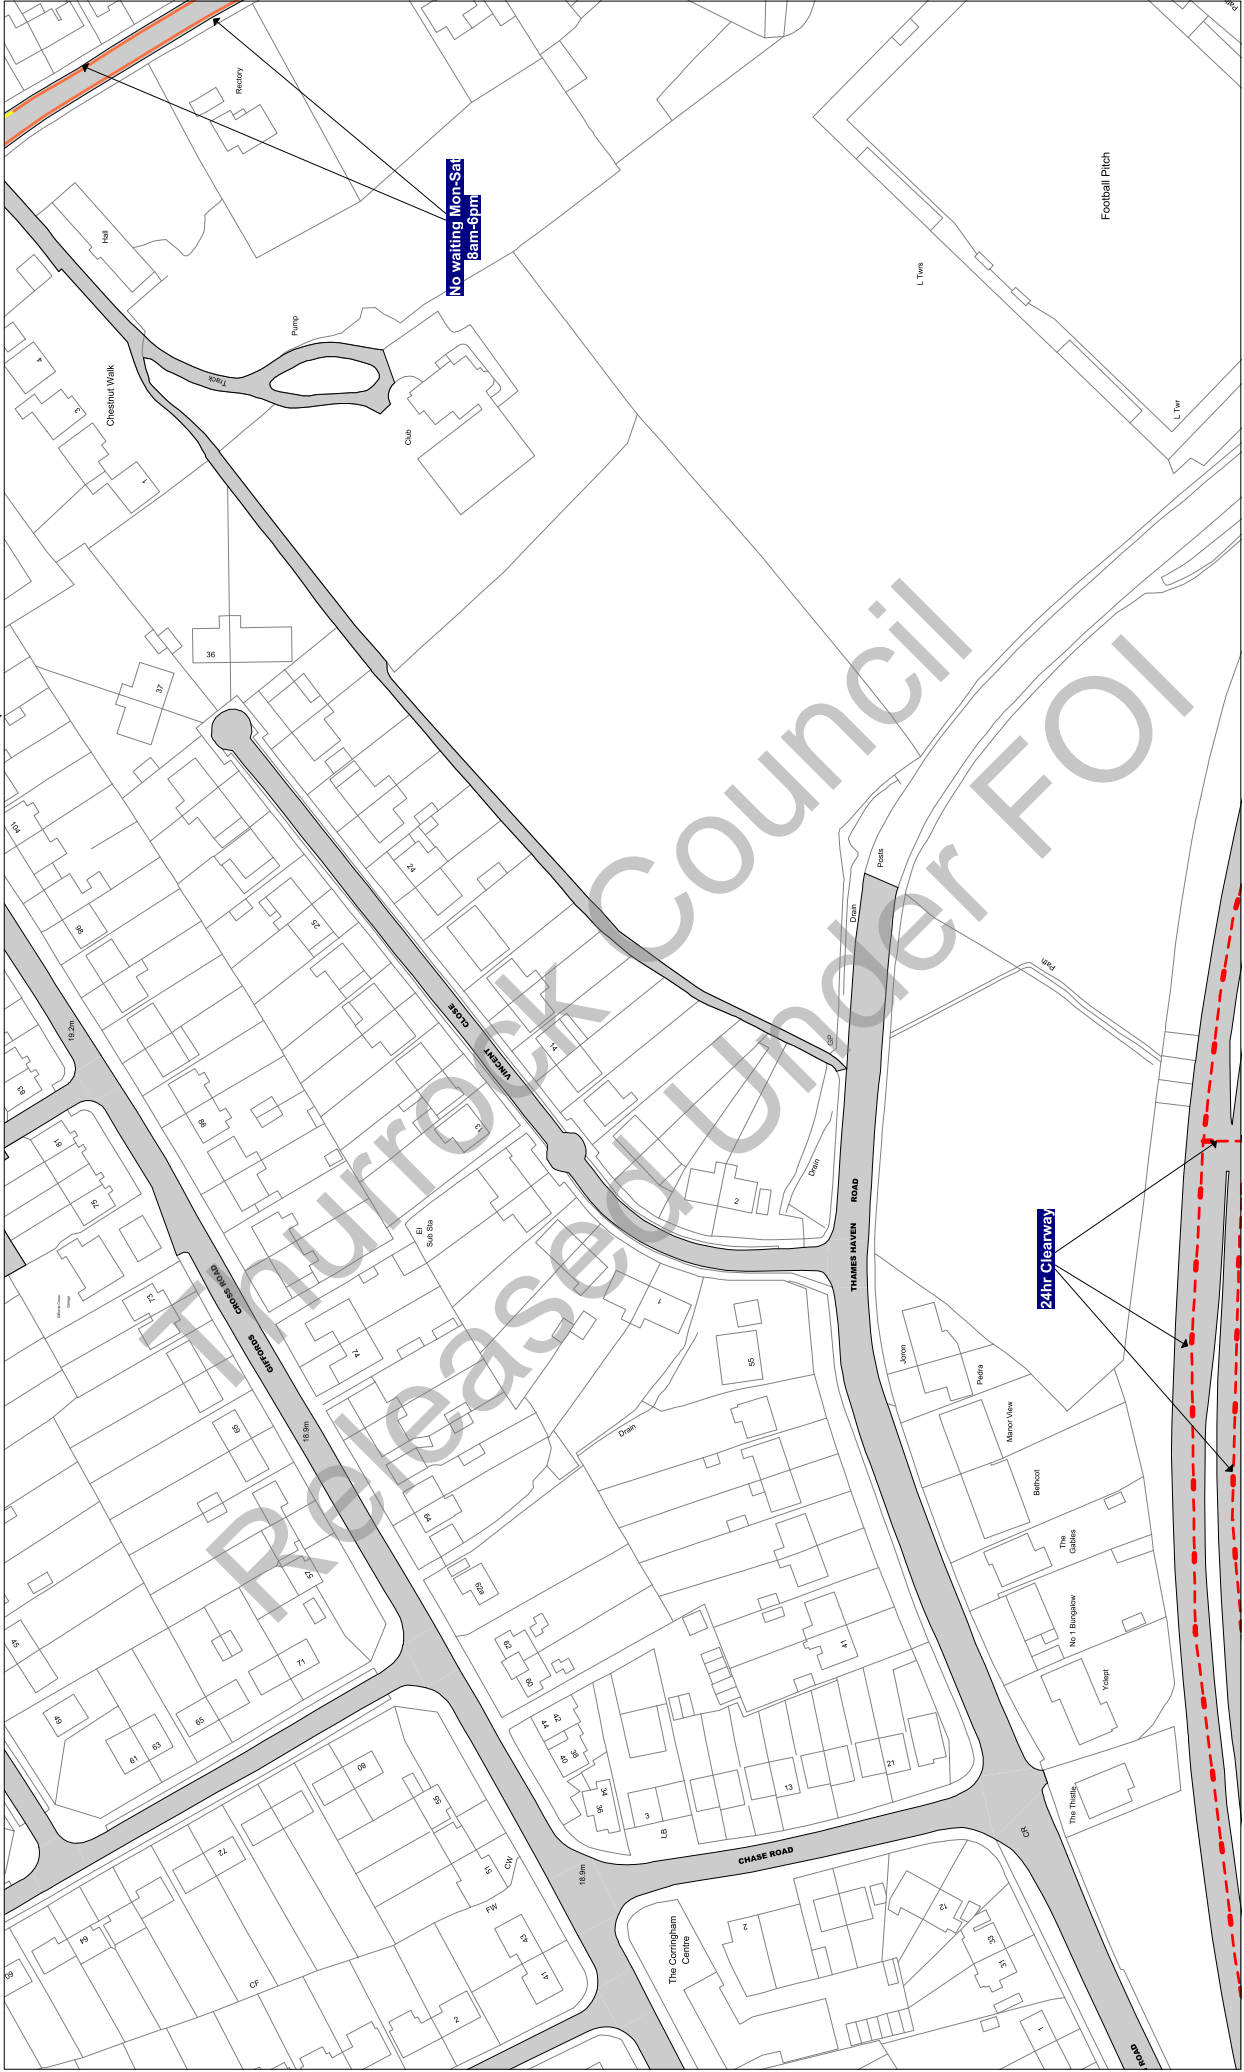

Tile Ref: T37

Status: CONFIRMED

Sheet Revision Number: 0

Sheet Active From: 14/07/2017

Scale: 1 : 1250 @ A3

Order Title: The Borough of Thurrock (Stopping, Waiting, Loading and On-street Parking) Order 2017

NOTE: SEE STATIC MAP SCHEDULE LEGEND FOR RESTRICTIONS DISPLAYED

Civic Offices, New Road
Grays, Essex, RM17 6SL