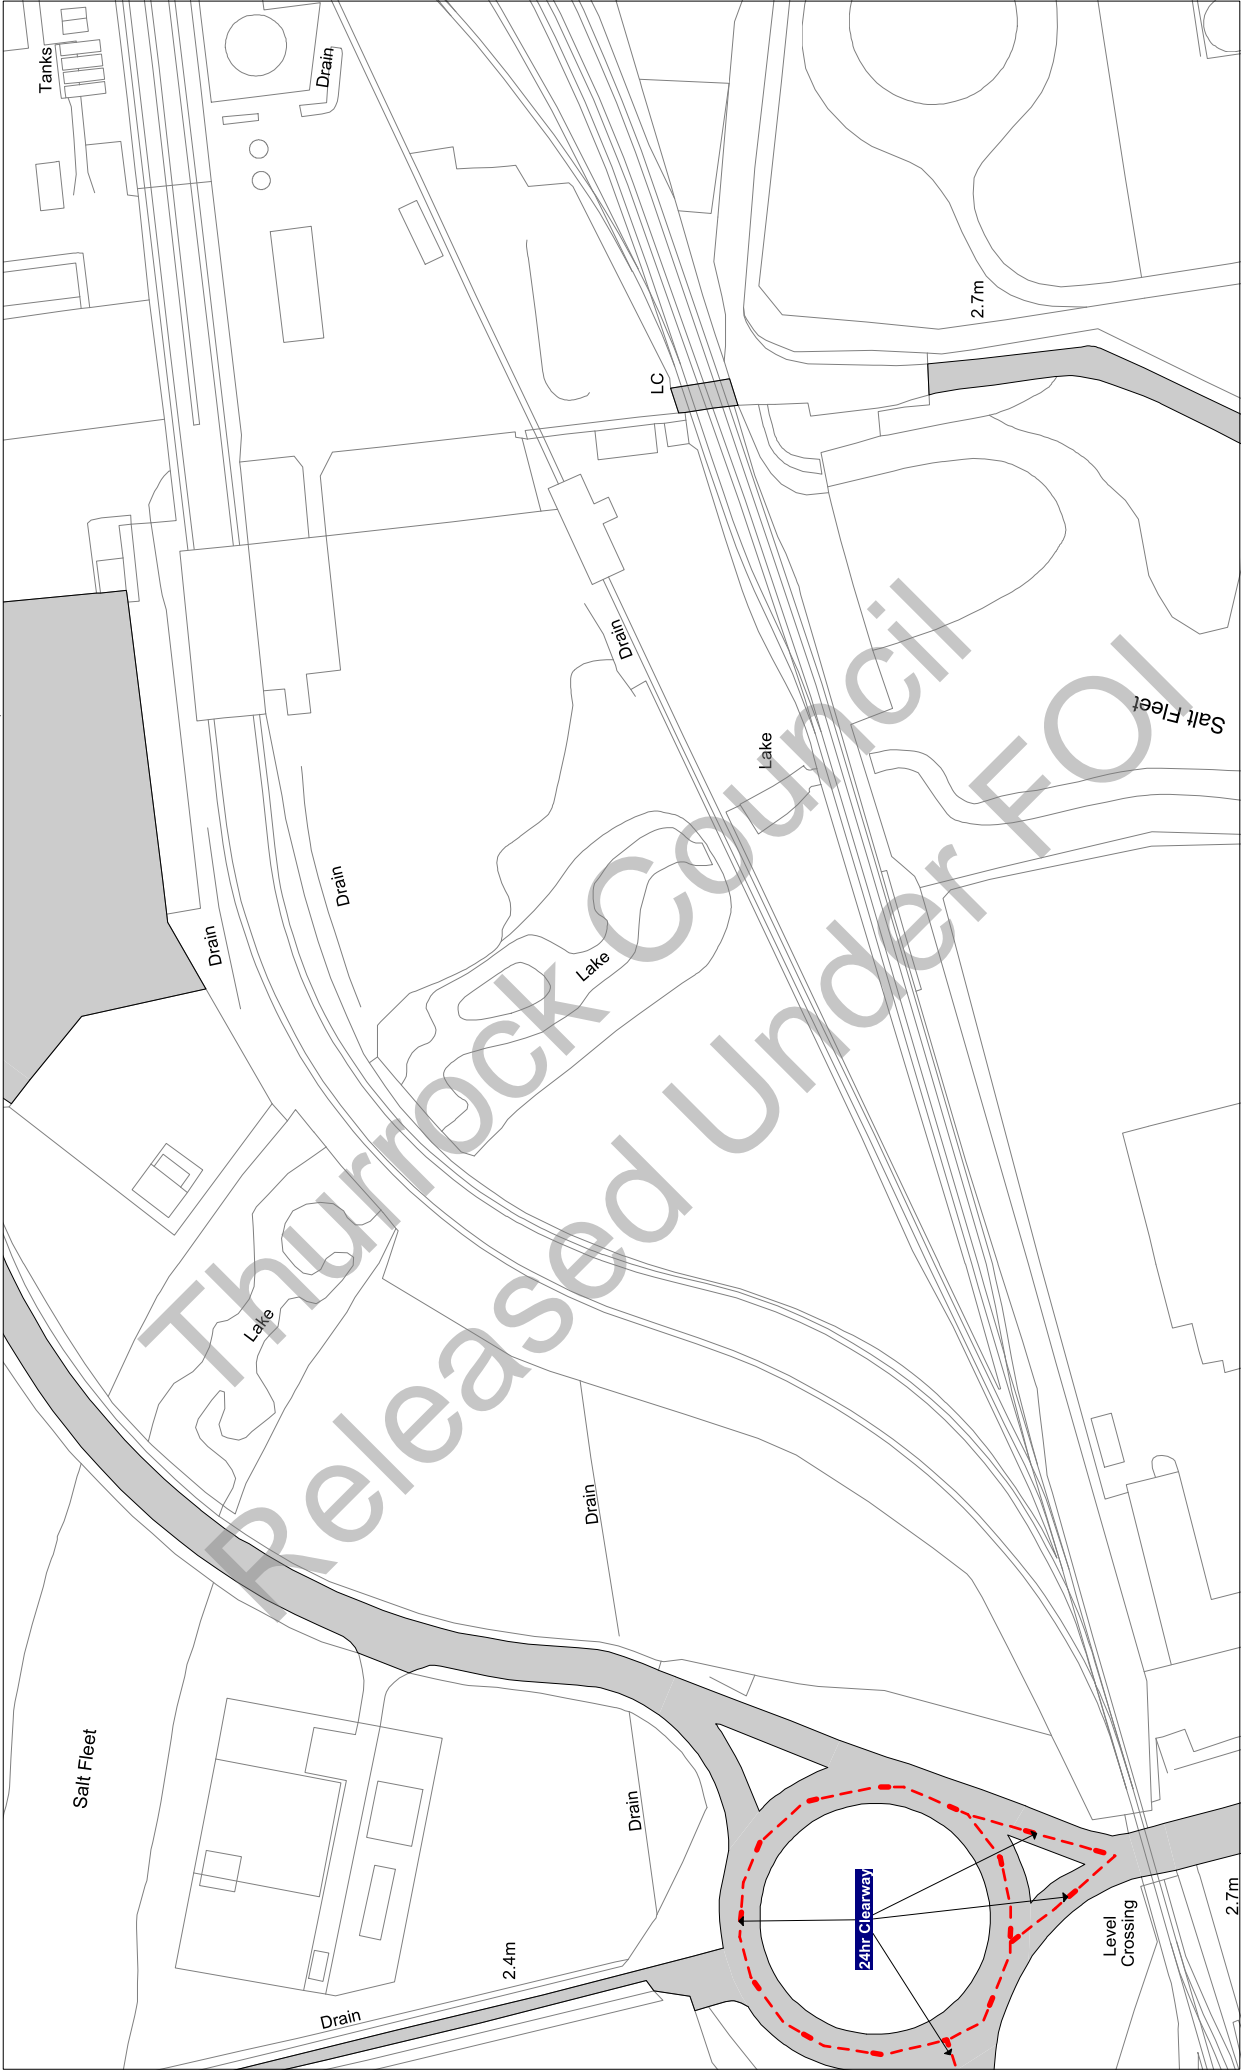

Tile Ref: V44

Status: CONFIRMED

Sheet Revision Number: 0

Sheet Active From: 14/07/2017

Scale: 1 : 1250 @ A3

Order Title: The Borough of Thurrock
(Stopping, Waiting, Loading and On-street Parking) Order 2017

NOTE: SEE STATIC MAP SCHEDULE LEGEND FOR RESTRICTIONS DISPLAYED

thurrock.gov.uk

Civic Offices, New Road
Grays, Essex, RM17 6SL