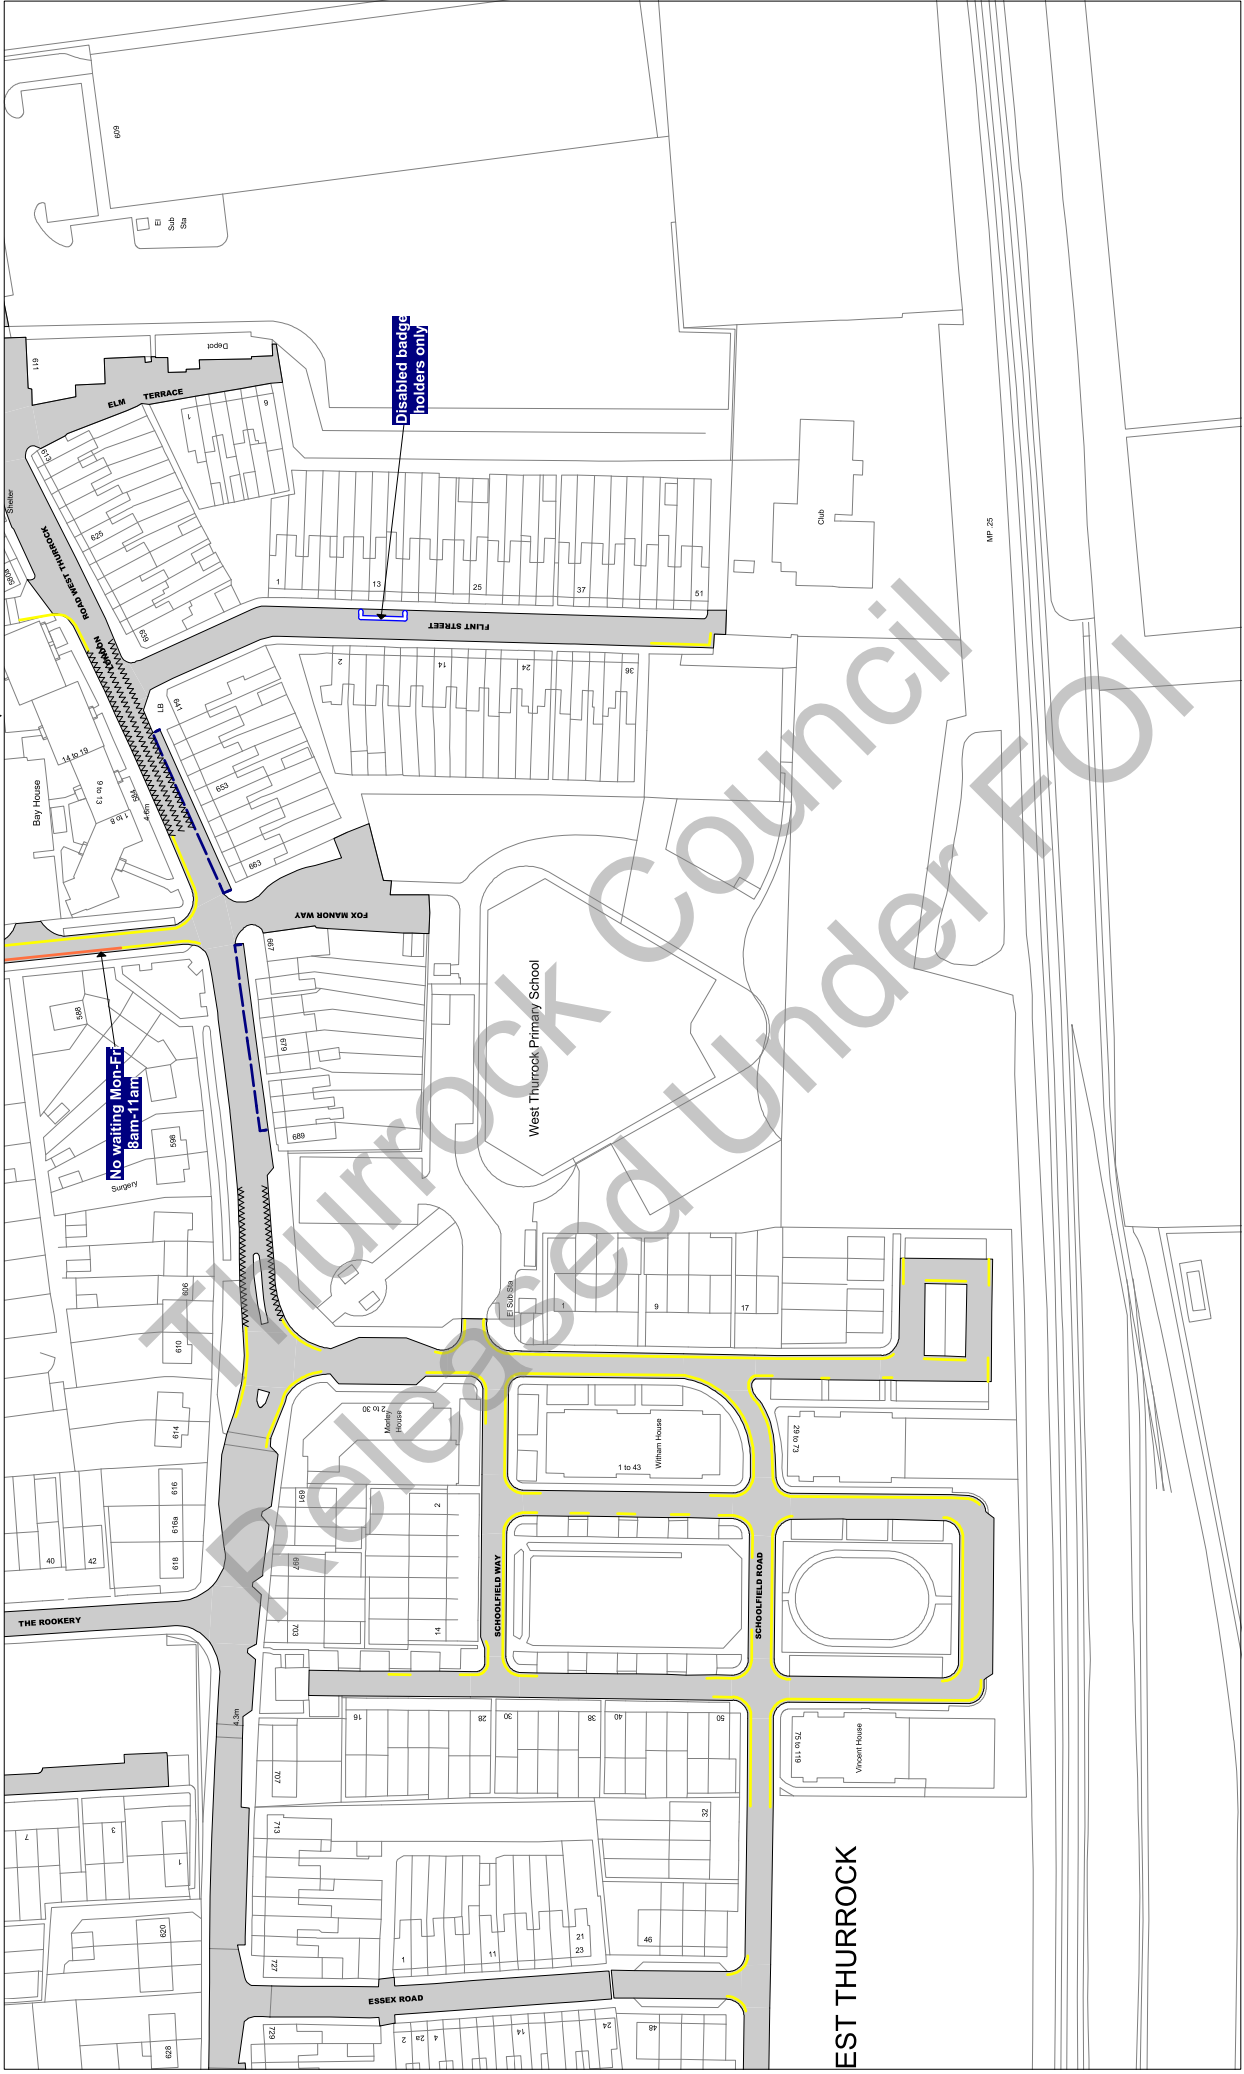

Tile Ref: AN12

Status: CONFIRMED

Sheet Revision Number: 0

Sheet Active From: 14/07/2017

Scale: 1 : 1250

@ A3

Order Title: The Borough of Thurrock

(Stopping, Waiting, Loading and On-street Parking) Order 2017

NOTE: SEE STATIC MAP SCHEDULE LEGEND FOR RESTRICTIONS DISPLAYED

Civic Offices, New Road
Grays, Essex, RM17 6SL