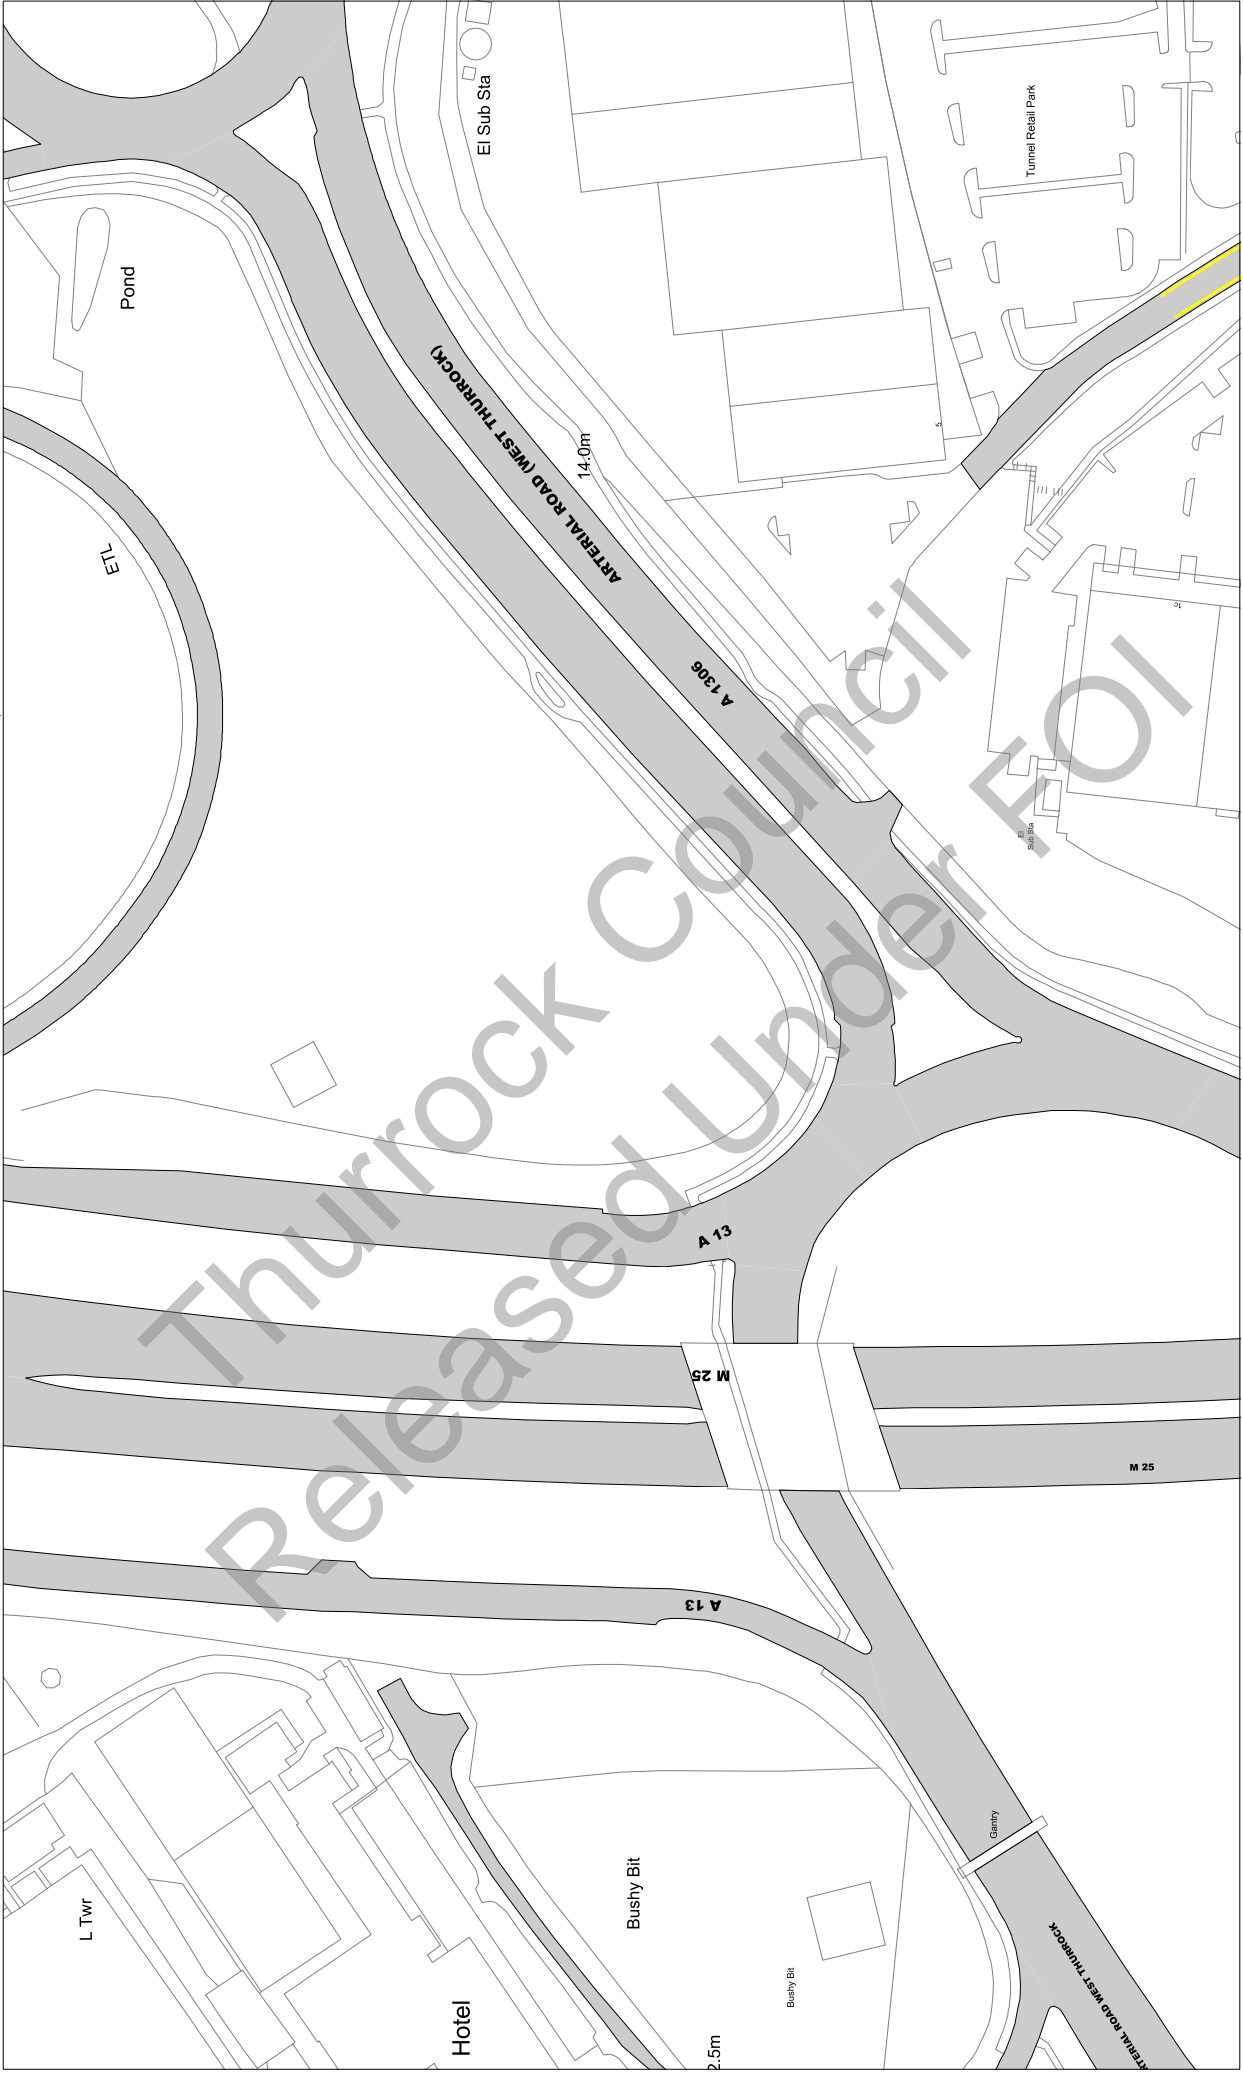

Tile Ref: AI10

Status: CONFIRMED

Sheet Revision Number: 0

Sheet Active From: 14/07/2017

AH10

AJ10

Scale: 1 : 1250 @ A3

Order Title: The Borough of Thurrock
(Stopping, Waiting, Loading and On-street Parking) Order 2017

NOTE: SEE STATIC MAP SCHEDULE LEGEND FOR RESTRICTIONS DISPLAYED

Civic Offices, New Road
Grays, Essex, RM17 6SL