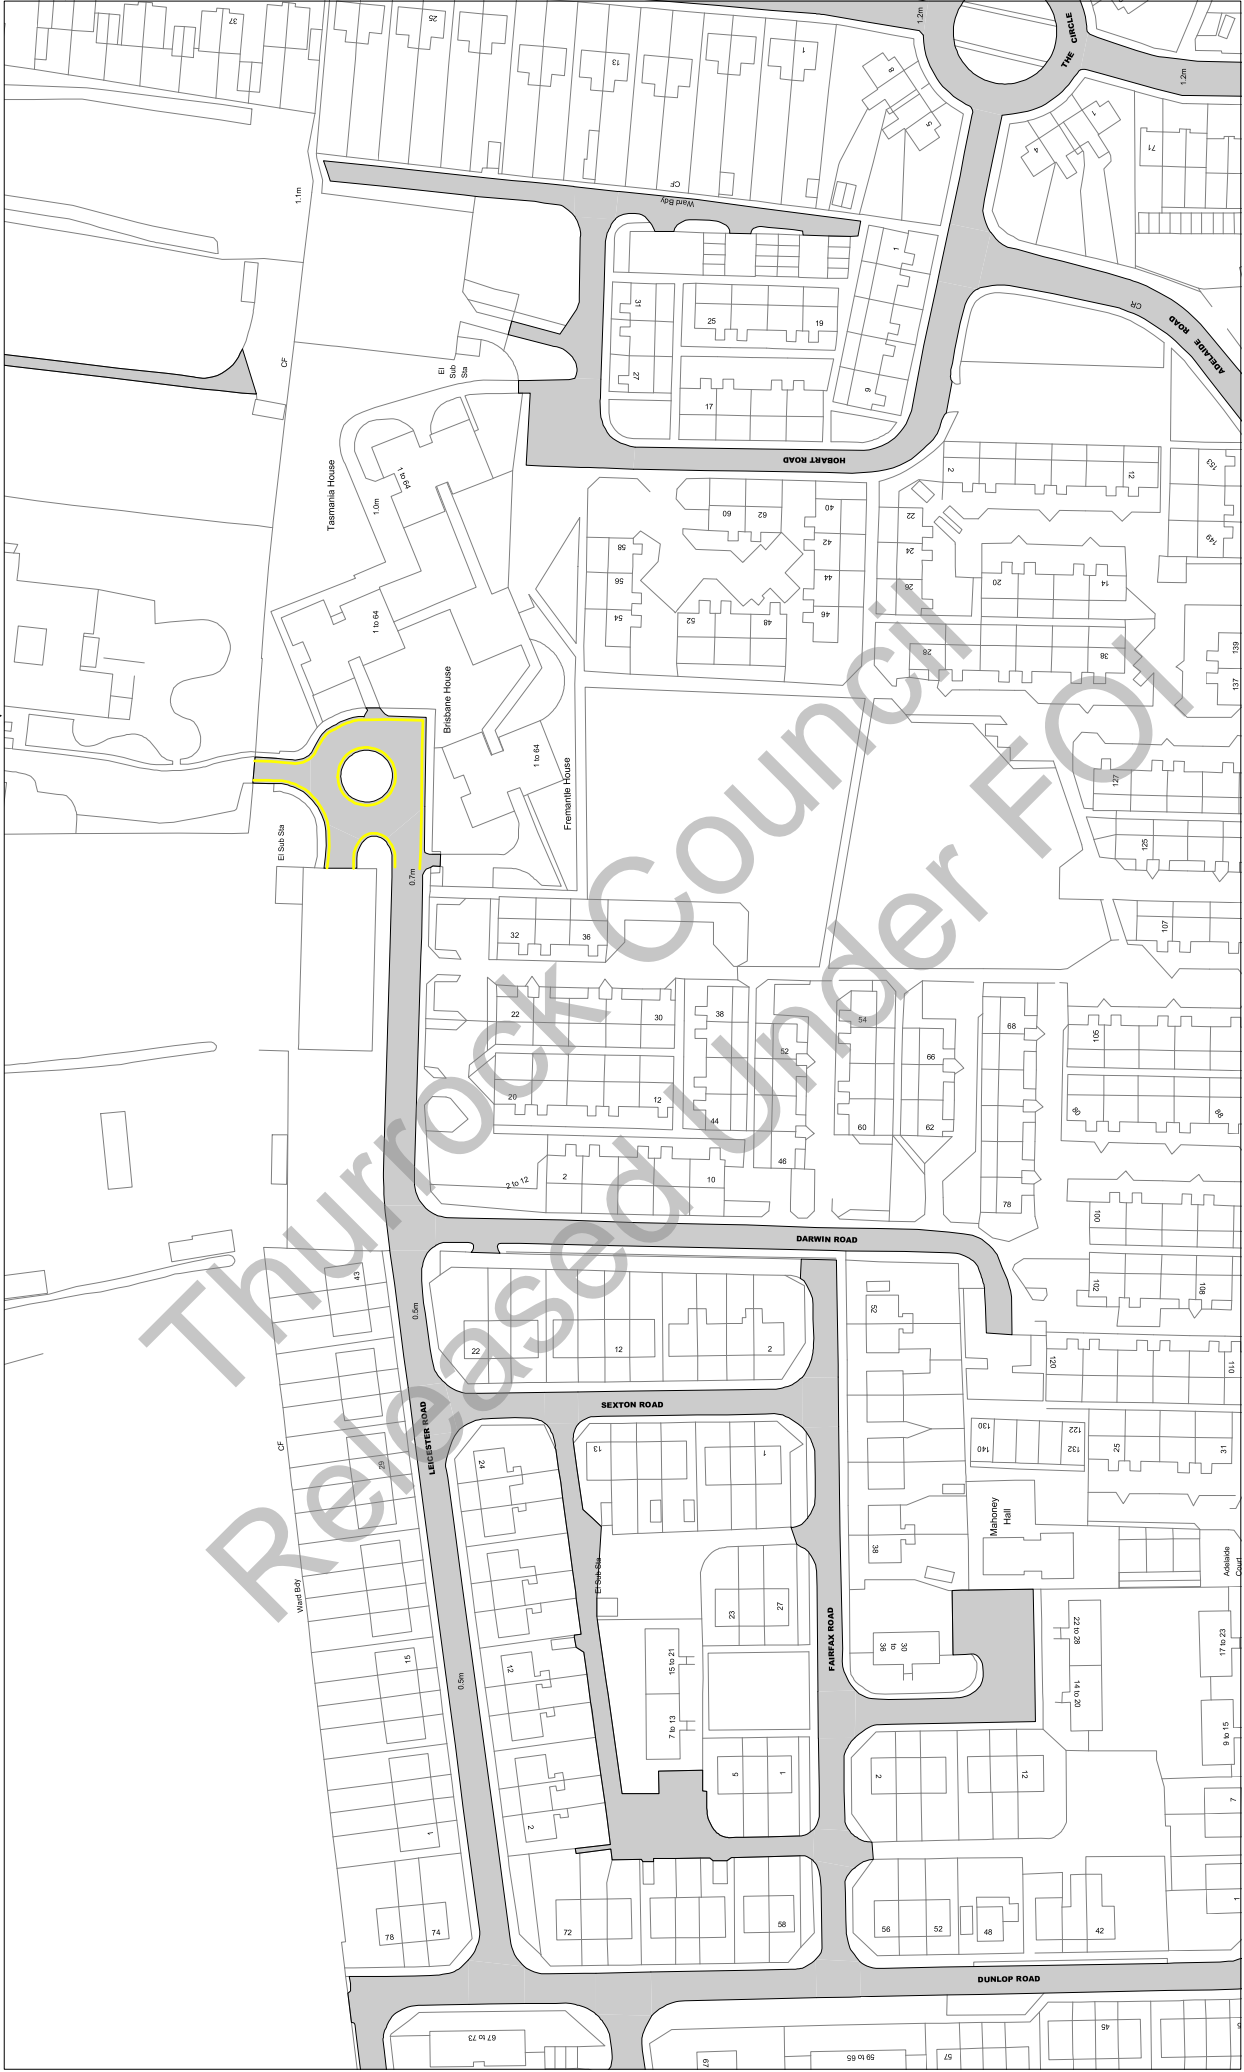

NOTE: SEE STATIC MAP SCHEDULE LEGEND FOR RESTRICTIONS DISPLAYED

Civic Offices, New Road
Grays, Essex, RM17 6SL

Tile Ref: AQ23

Status: CONFIRMED

Sheet Revision Number: 0

Sheet Active From: 14/07/2017

← AQ22 AQ24 →
AR23