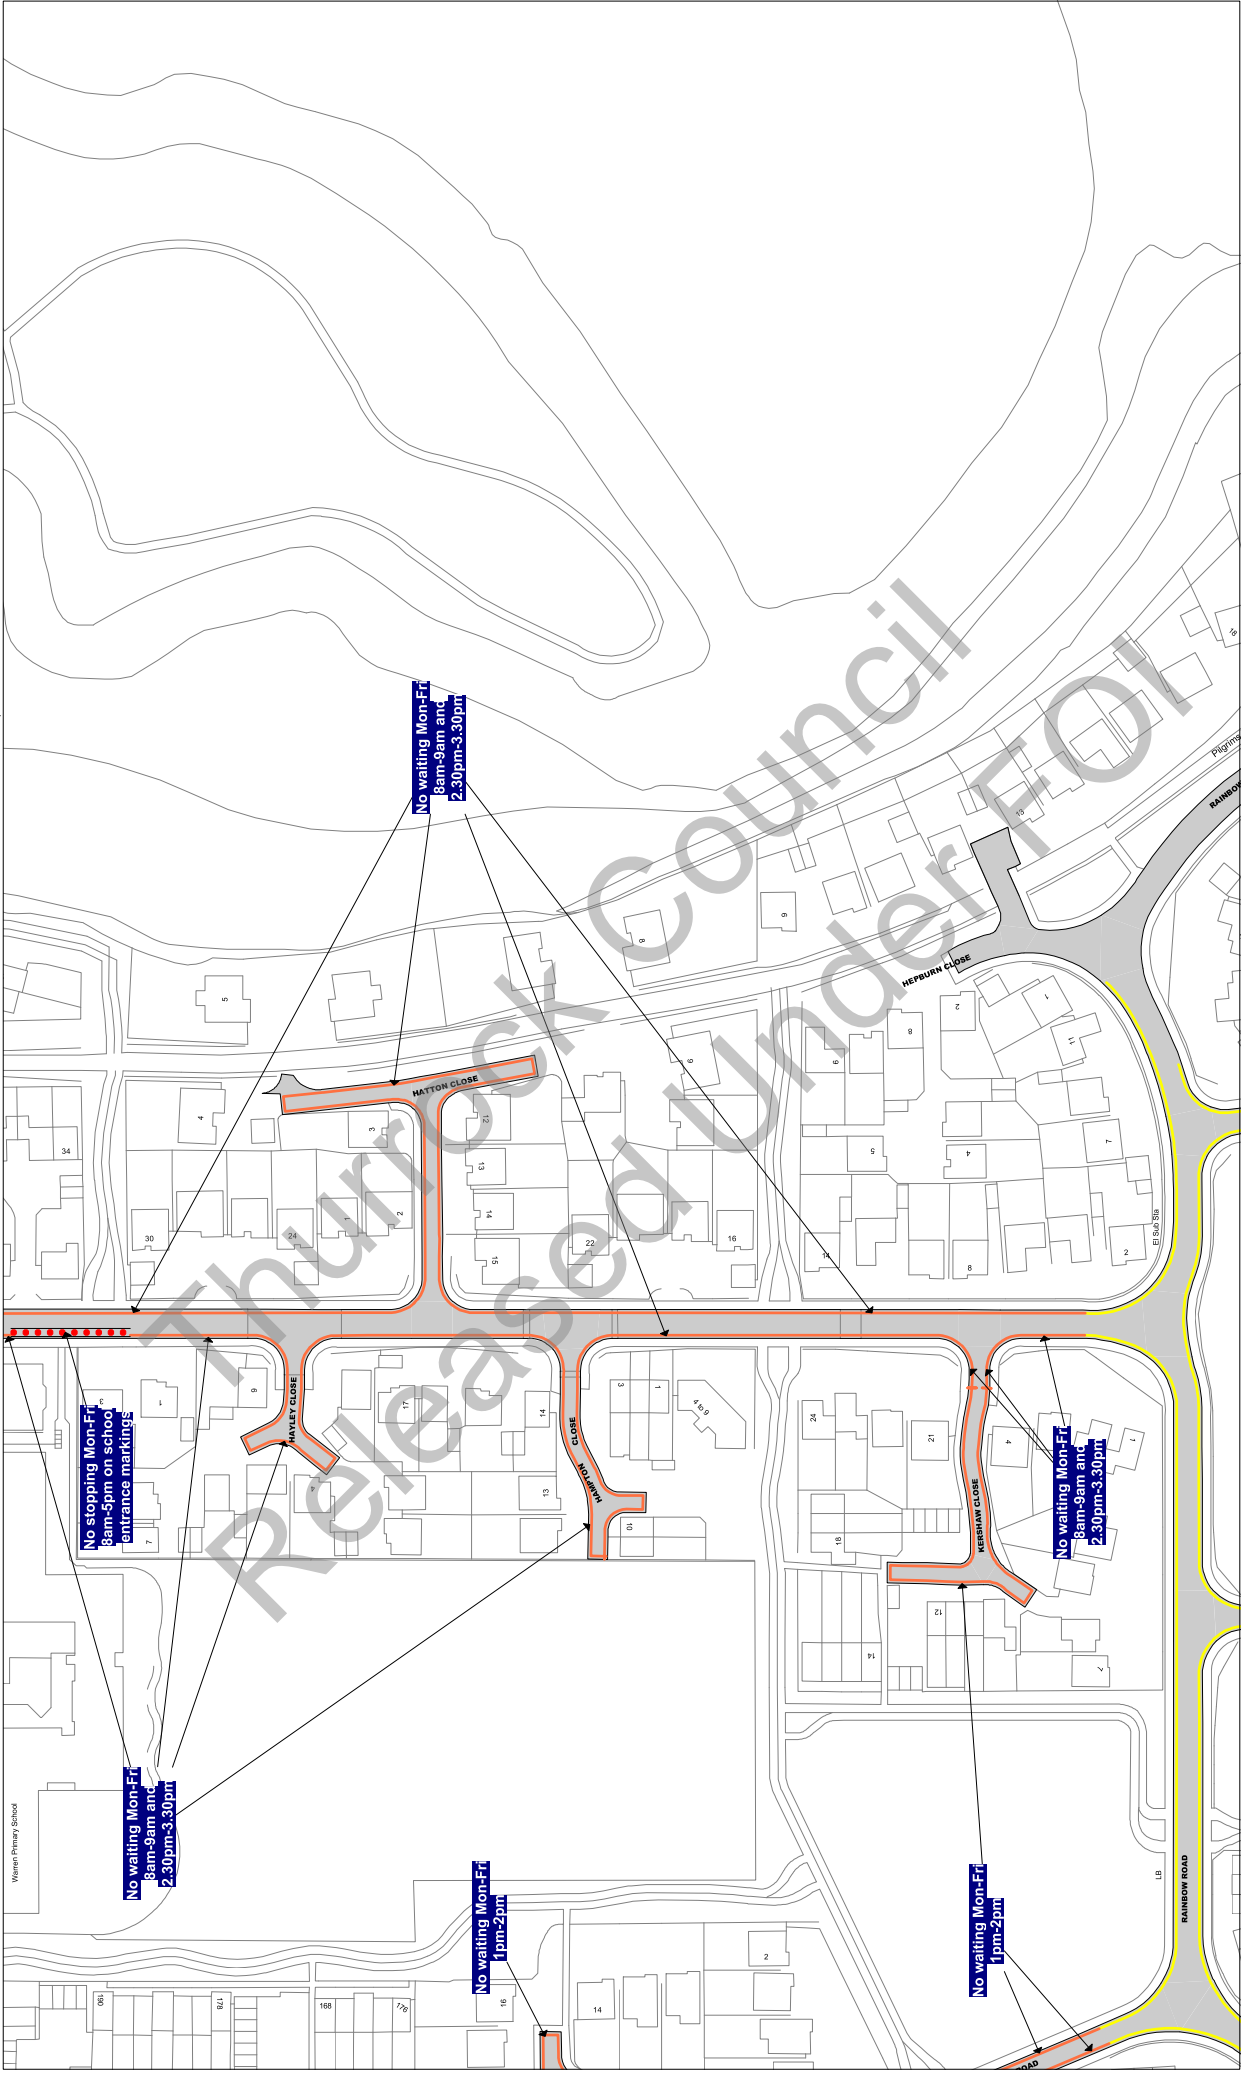

Scale: 1 : 1250 @ A3

Order Title: The Borough of Thurrock
(Stopping, Waiting, Loading and On-street Parking) Order 2017

This map is reproduced from Ordnance Survey material with the permission of Ordnance Survey on behalf of the Controller of Her Majesty's Stationery Office © Crown Copyright and may lead to prosecution or civil proceedings.
Thurrock Council
Licence No: 100025457 2017