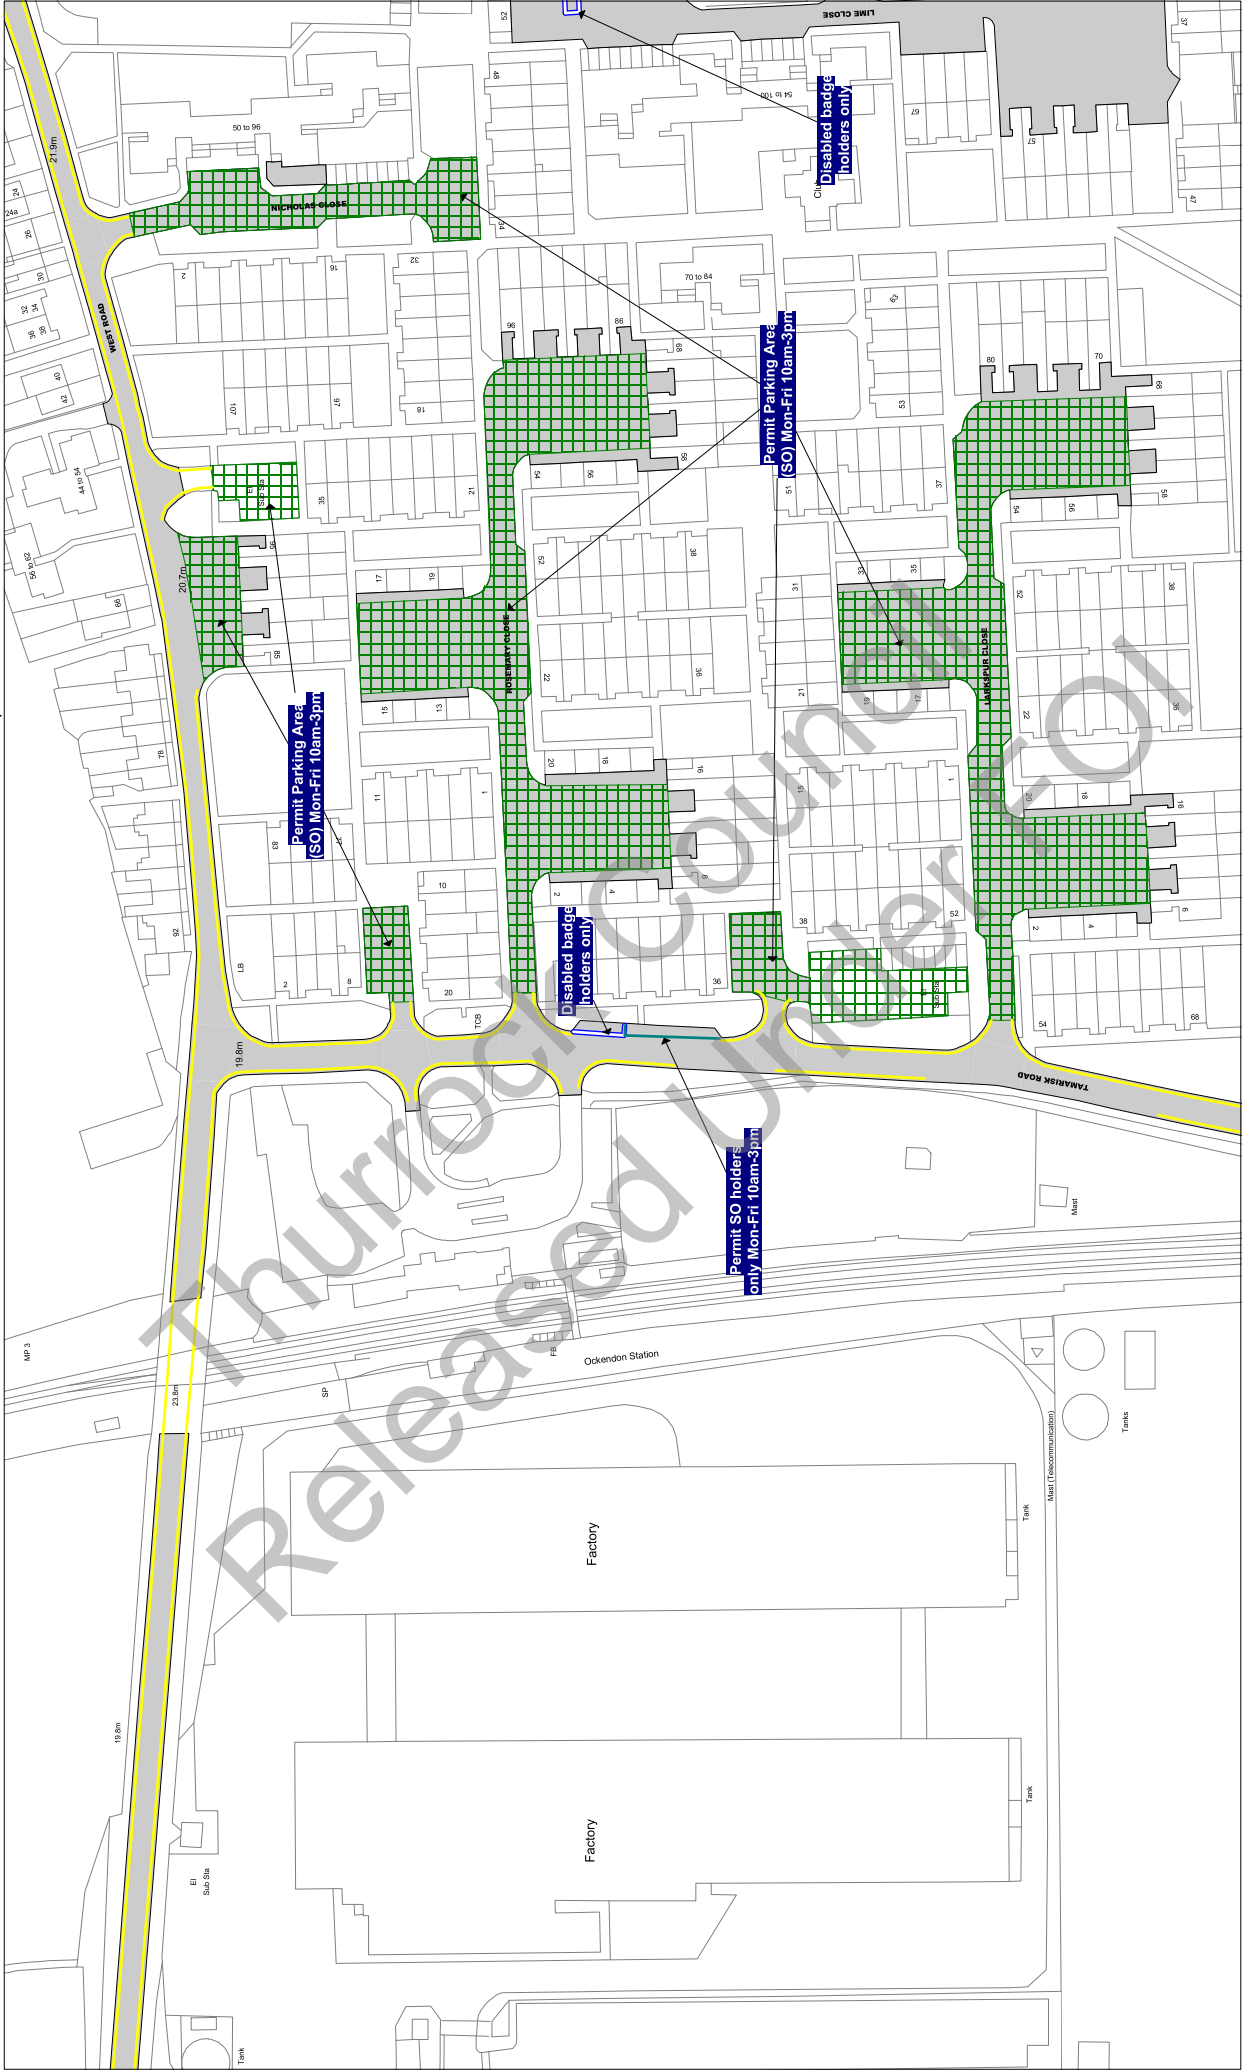

Tile Ref: V13

Status: CONFIRMED

Sheet Revision Number: 0

Sheet Active From: 14/07/2017

Scale: 1 : 1250

@ A3

Order Title: The Borough of Thurrock (Stopping, Waiting, Loading and On-street Parking) Order 2017

This map is reproduced from Ordnance Survey material with the permission of Ordnance Survey on behalf of the Controller of Her Majesty's Stationary Office © Crown Copyright and may lead to prosecution or civil proceedings.
Thurrock Council
Licence No: 100025457 2017

NOTE: SEE STATIC MAP SCHEDULE LEGEND FOR RESTRICTIONS DISPLAYED

Civic Offices, New Road
Grays, Essex, RM17 6SL