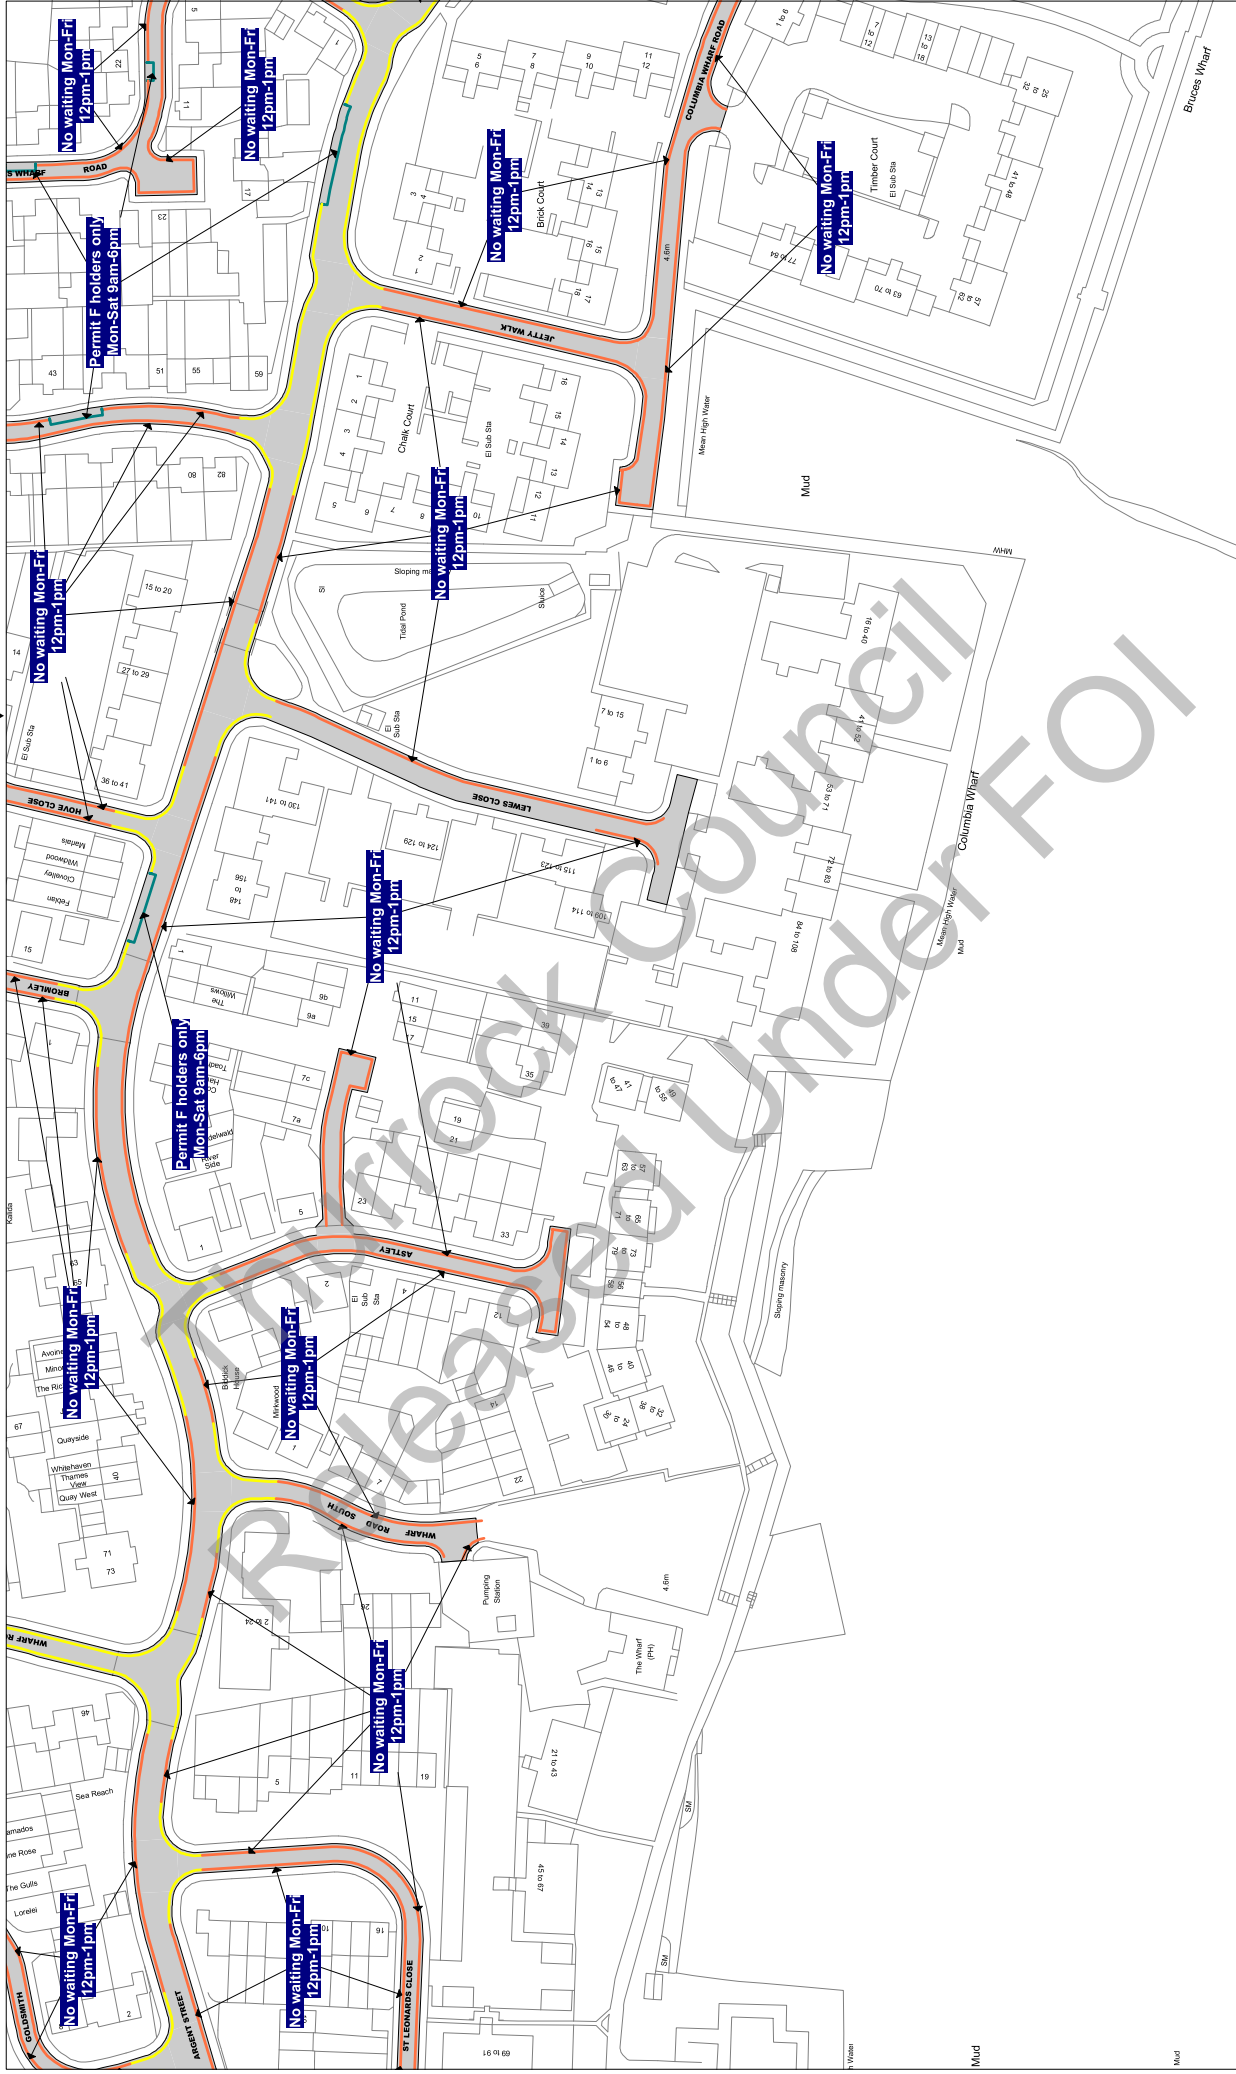

Scale: 1 : 1250

@ A3

Order Title: The Borough of Thurrock
(Stopping, Waiting, Loading and On-street Parking) Order 2017

This map is reproduced from Ordnance Survey material with the permission of Ordnance Survey on behalf of the Controller of Her Majesty's Stationary Office. Crown Copyright and may lead to prosecution or civil proceedings.
Thurrock Council
Licence No: 100025457 2017