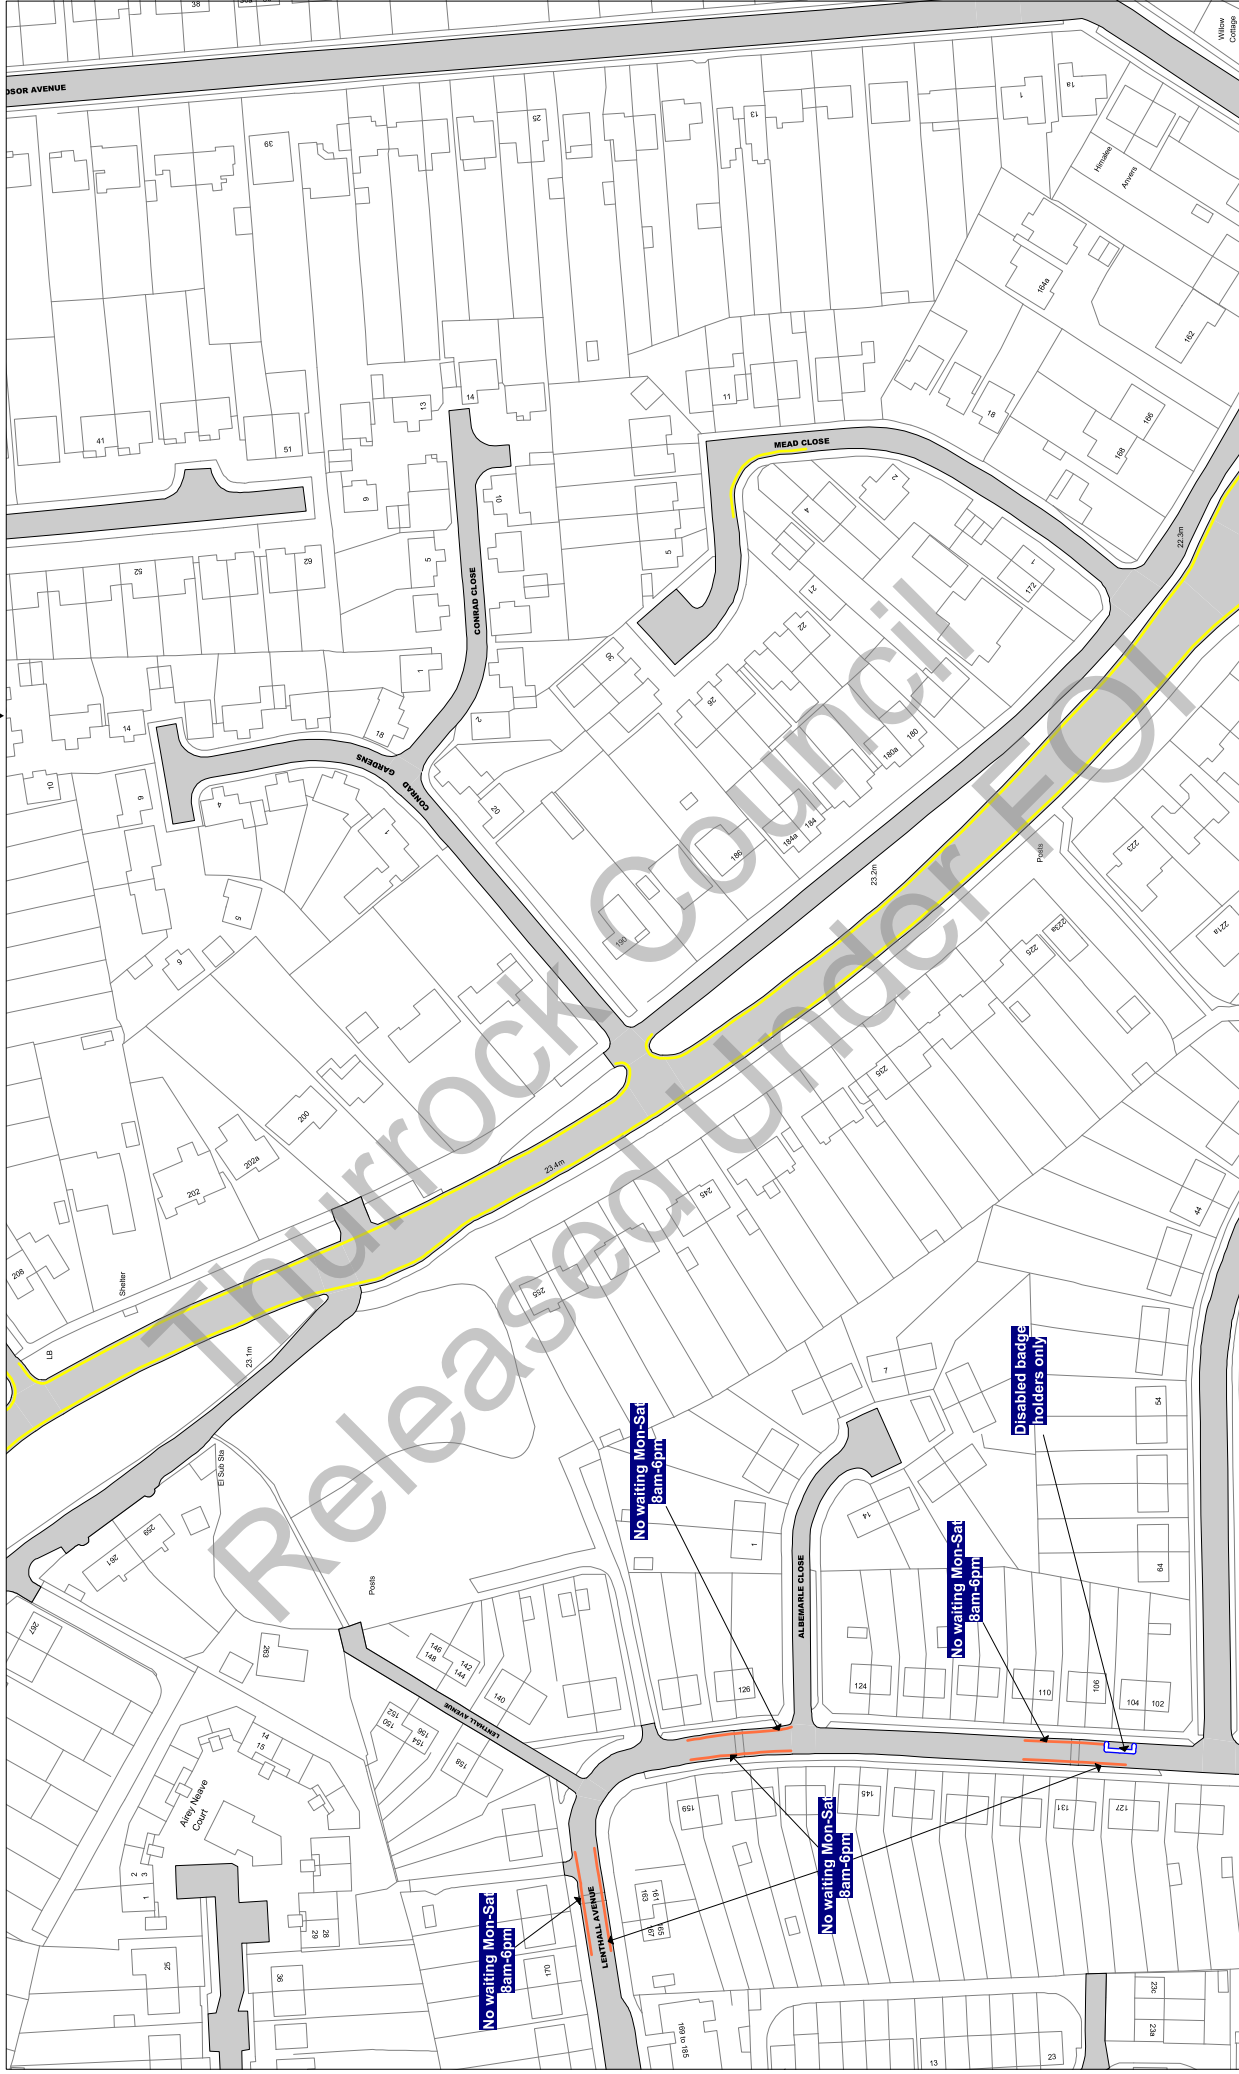

NOTE: SEE STATIC MAP SCHEDULE LEGEND FOR RESTRICTIONS DISPLAYED

Civic Offices, New Road
Grays, Essex, RM17 6SL

Tile Ref: AG18

Status: CONFIRMED

Sheet Revision Number: 0

Sheet Active From: 14/07/2017

Scale: 1 : 1250 @ A3