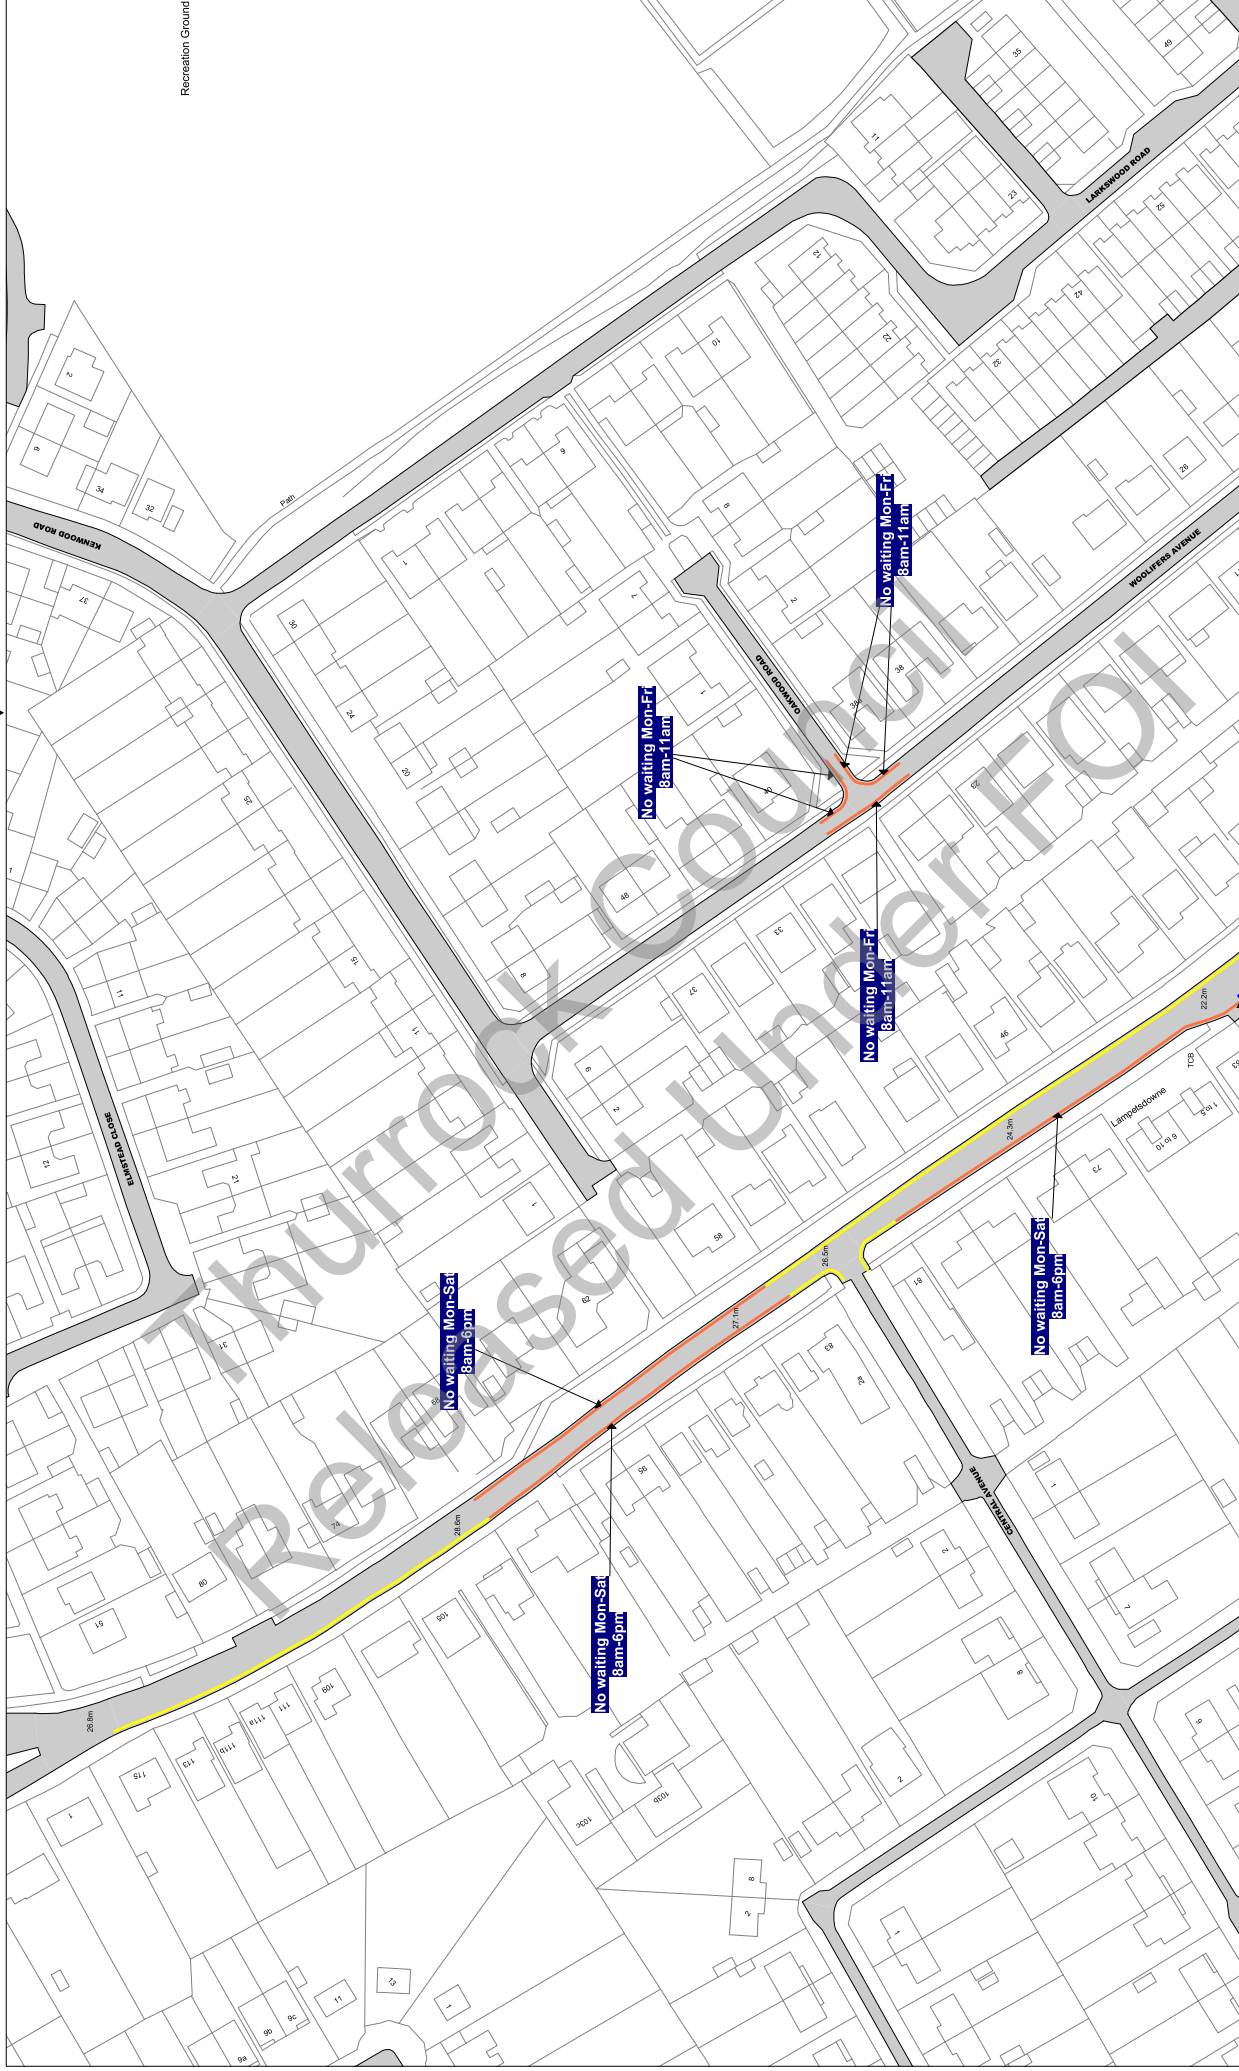

Tile Ref: R37

Status: CONFIRMED

Sheet Revision Number: 0

Sheet Active From: 14/07/2017

Scale: 1 : 1250 @ A3

Order Title: The Borough of Thurrock (Stopping, Waiting, Loading and On-street Parking) Order 2017

NOTE: SEE STATIC MAP SCHEDULE LEGEND FOR RESTRICTIONS DISPLAYED

Civic Offices, New Road Grays, Essex, RM17 6SL