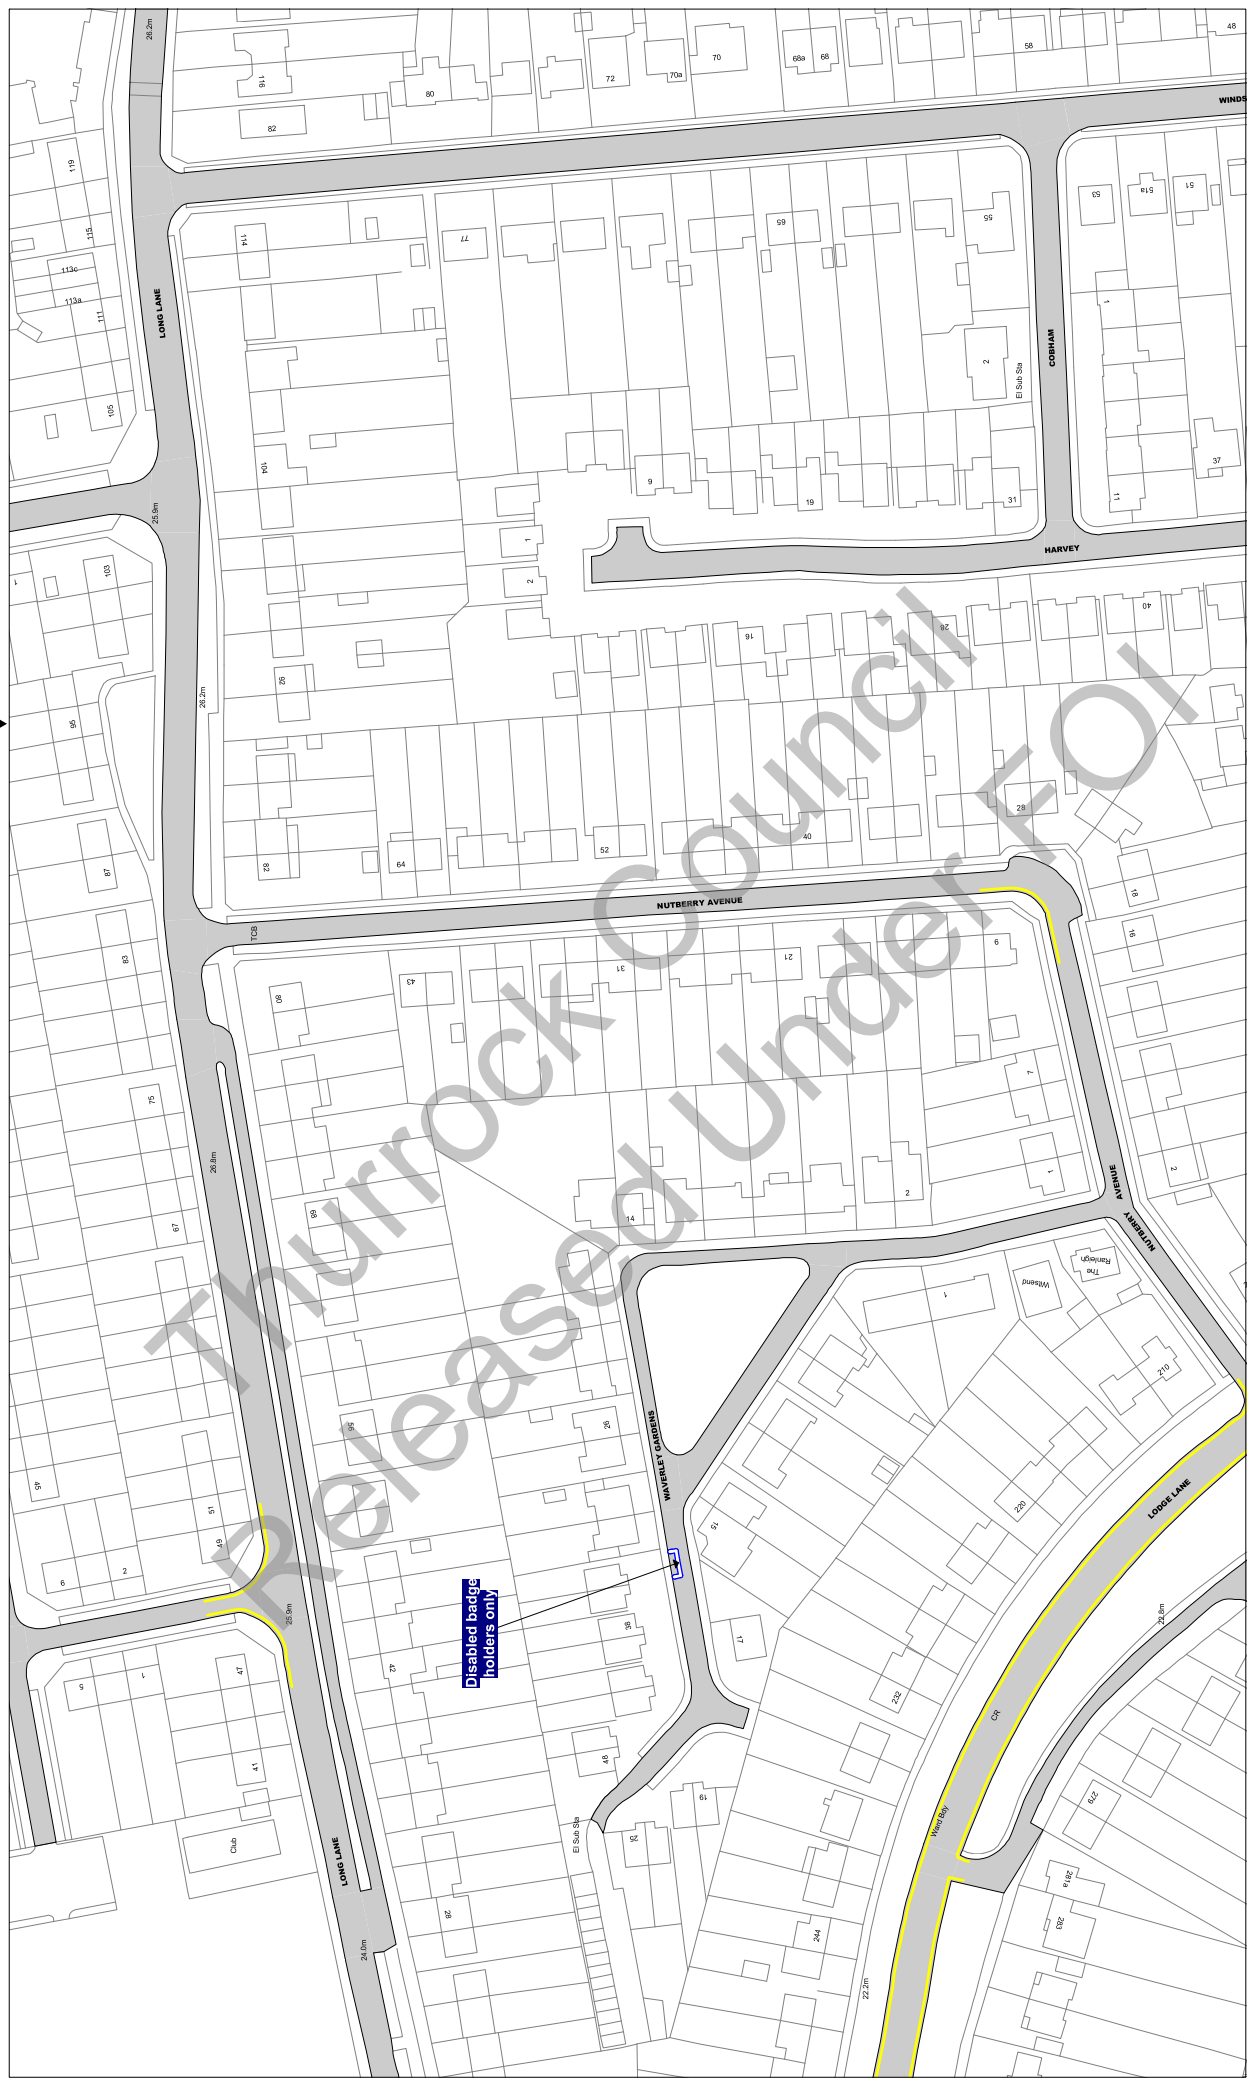

NOTE: SEE STATIC MAP SCHEDULE LEGEND FOR RESTRICTIONS DISPLAYED

Civic Offices, New Road
Grays, Essex, RM17 6SL

Tile Ref: AF18

Status: CONFIRMED

Sheet Revision Number: 0

Sheet Active From: 14/07/2017

Scale: 1 : 1250 @ A3