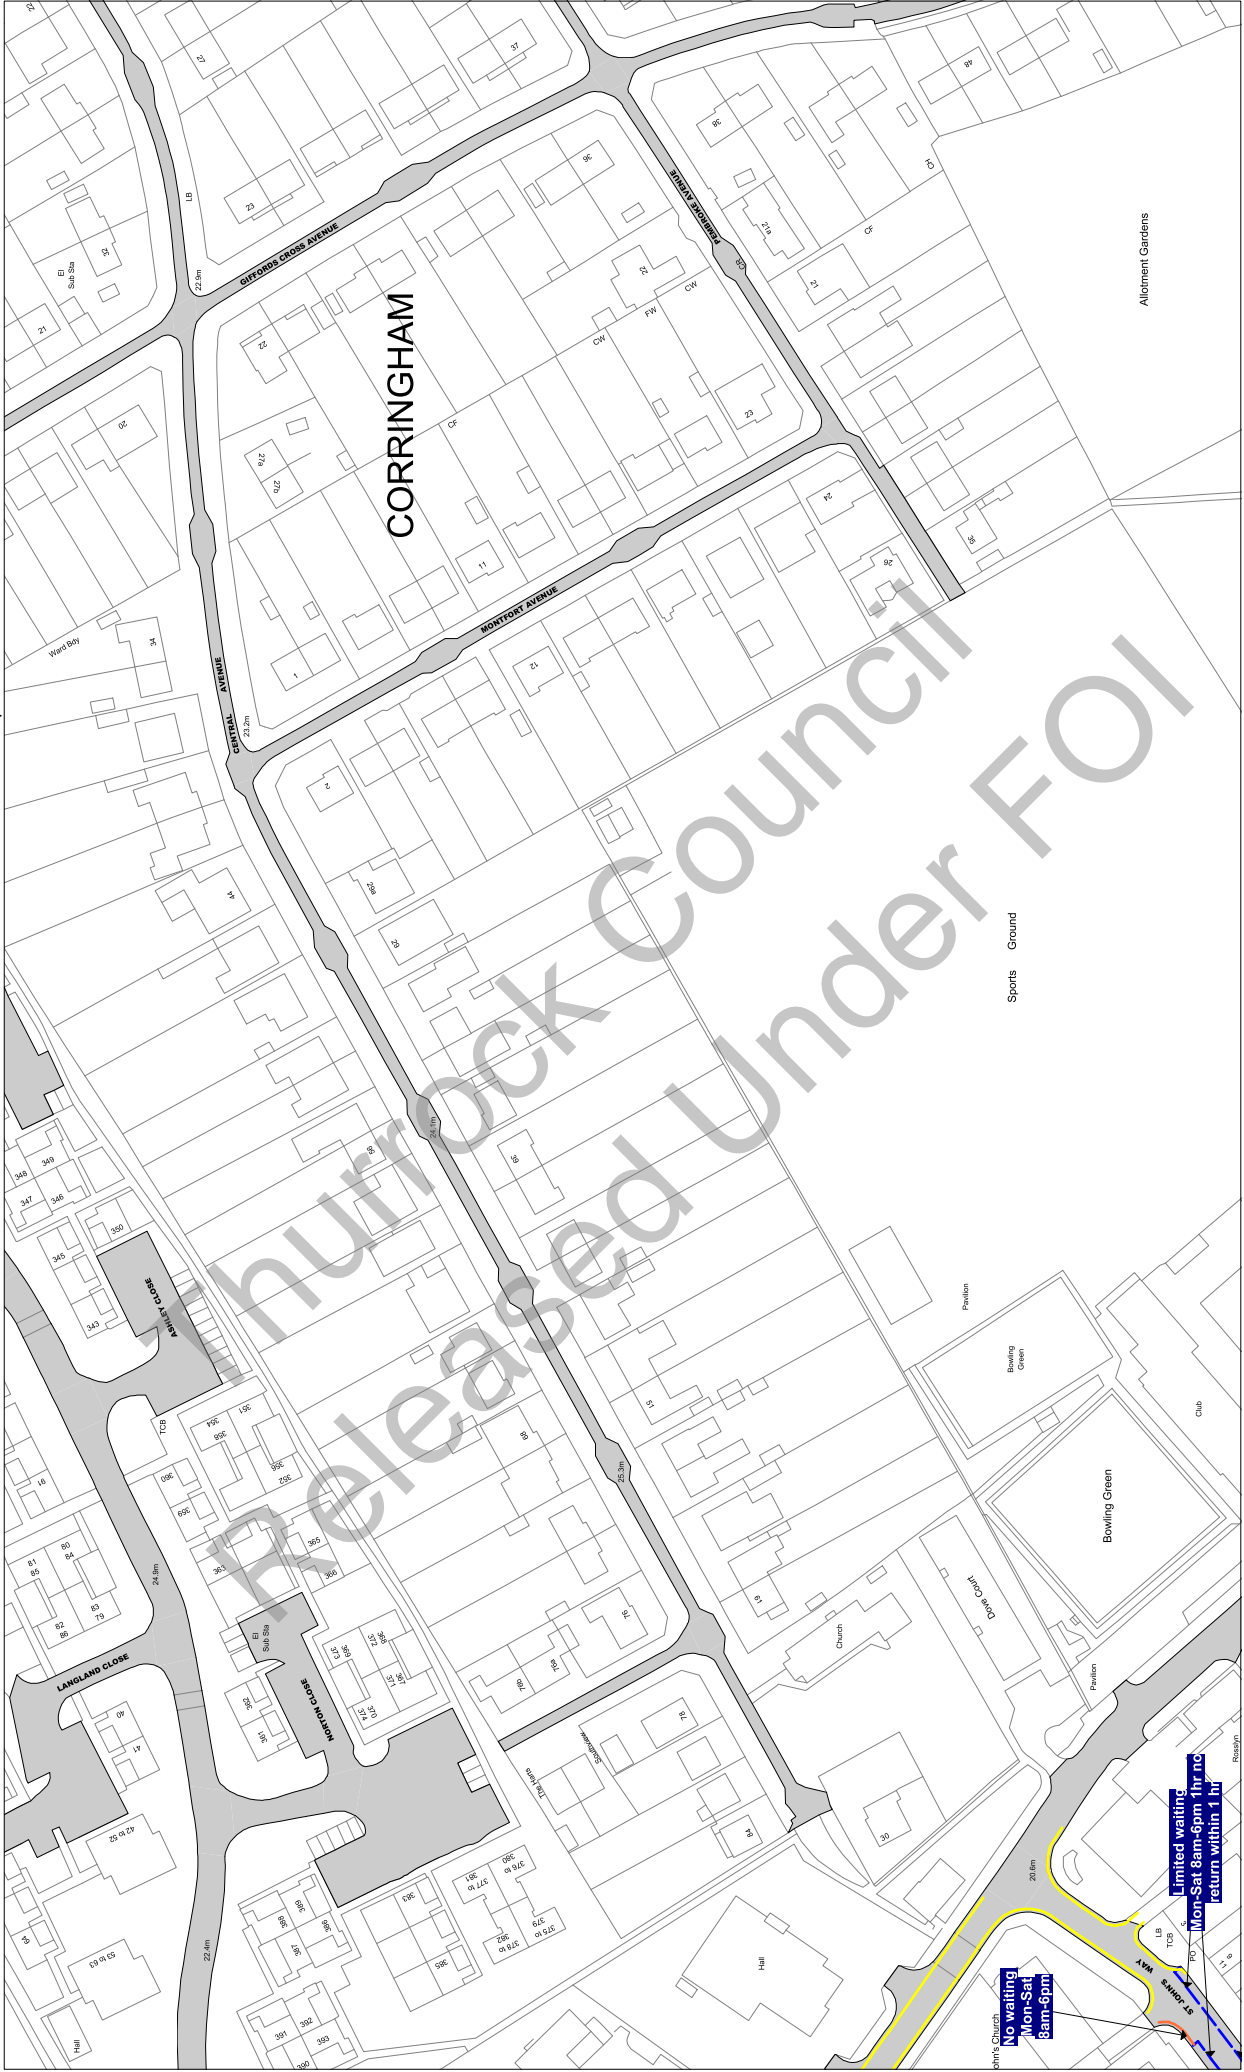

NOTE: SEE STATIC MAP SCHEDULE LEGEND FOR RESTRICTIONS DISPLAYED

Civic Offices, New Road
Grays, Essex, RM17 6SL

Tile Ref: S36

Status: CONFIRMED

Sheet Revision Number: 0

Sheet Active From: 14/07/2017

Scale: 1 : 1250 @ A3