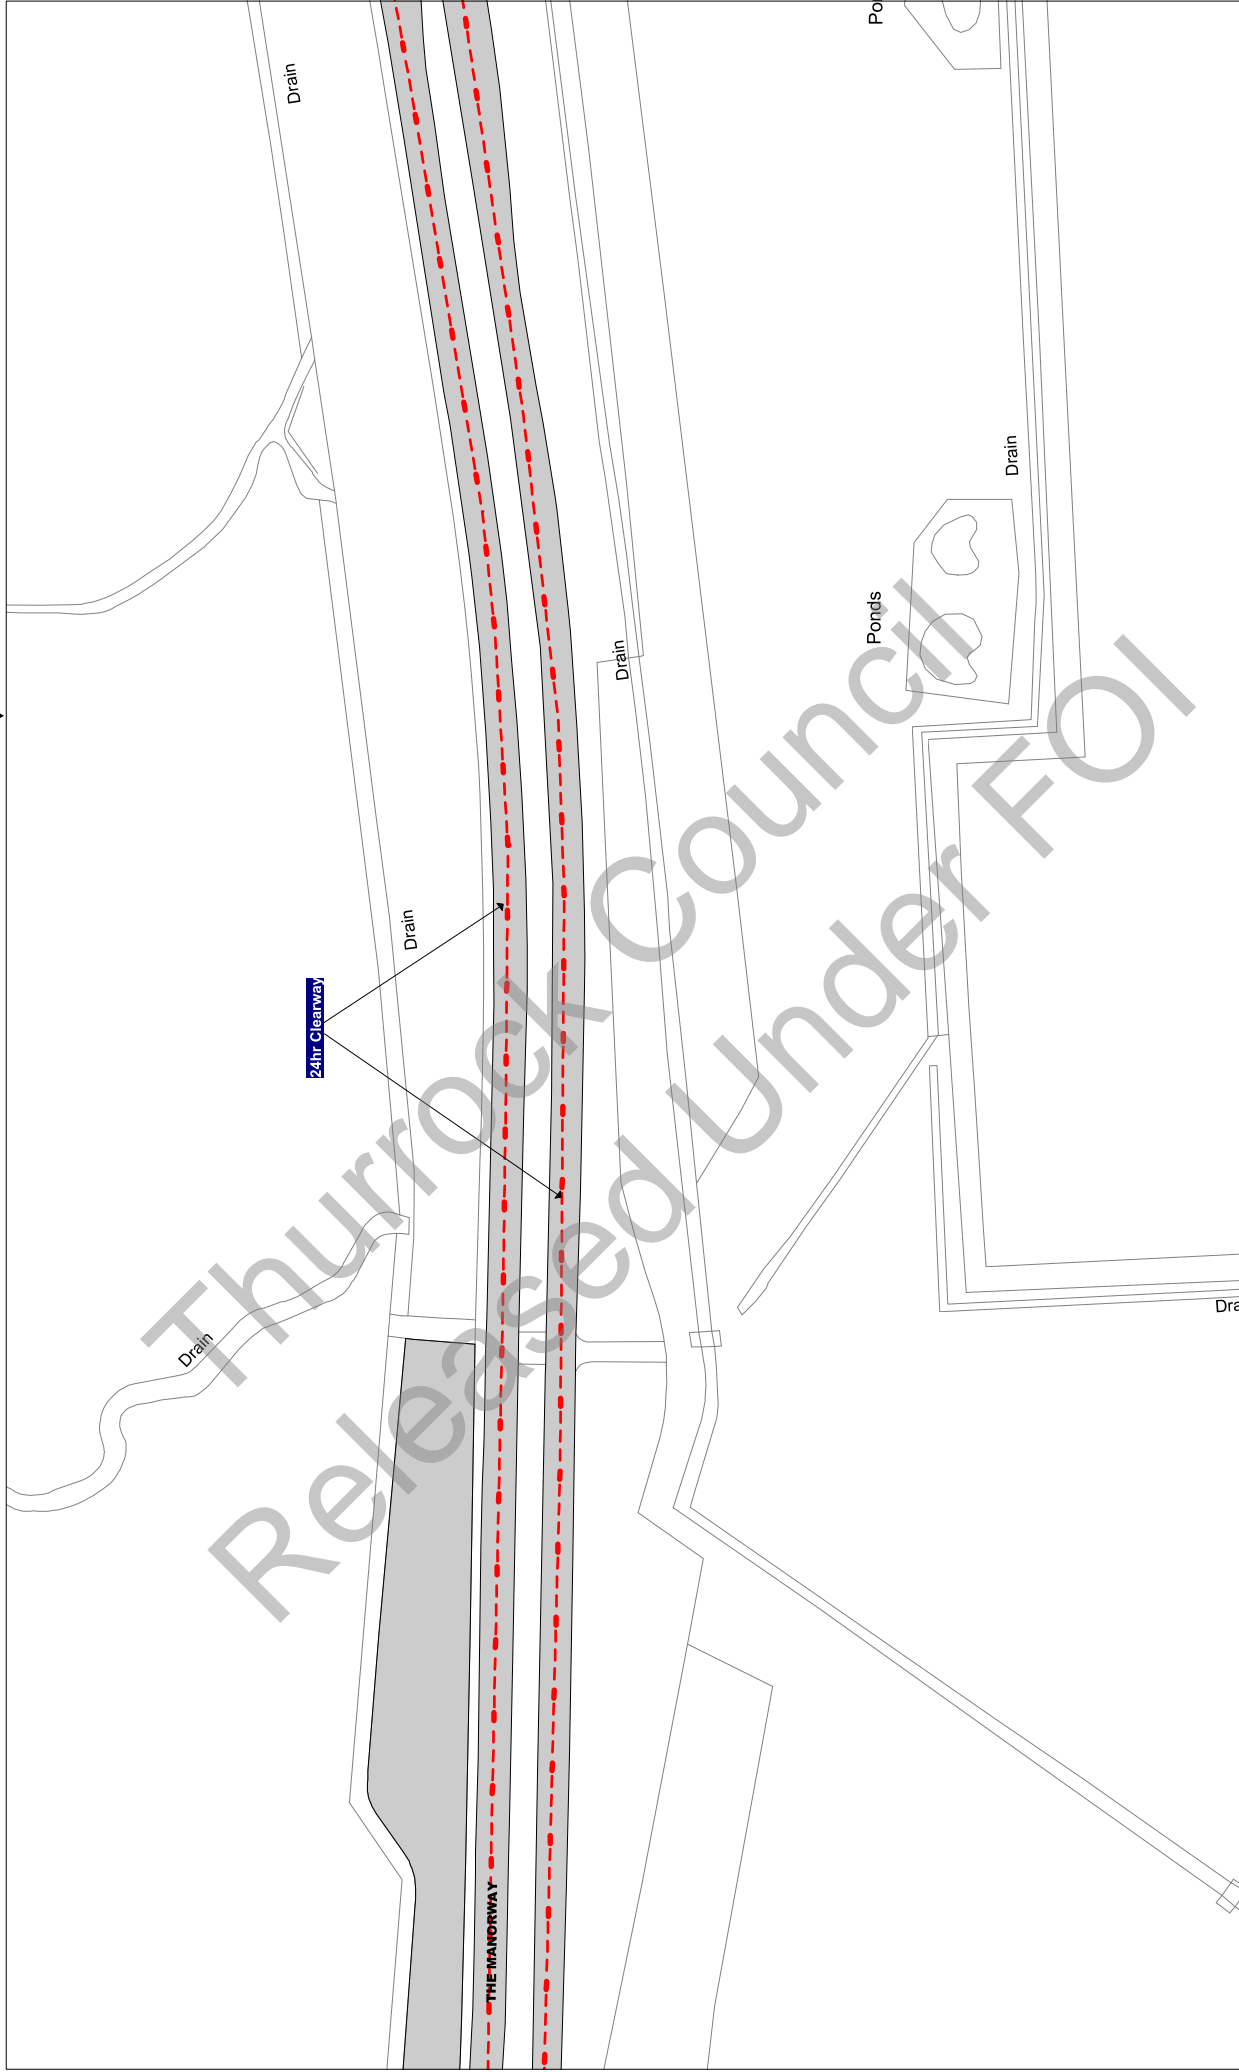

Tile Ref: V39

Status: CONFIRMED

Sheet Revision Number: 0

Sheet Active From: 14/07/2017

Scale: 1 : 1250 @ A3

Order Title: The Borough of Thurrock (Stopping, Waiting, Loading and On-street Parking) Order 2017

NOTE: SEE STATIC MAP SCHEDULE LEGEND FOR RESTRICTIONS DISPLAYED

Civic Offices, New Road
Grays, Essex, RM17 6SL