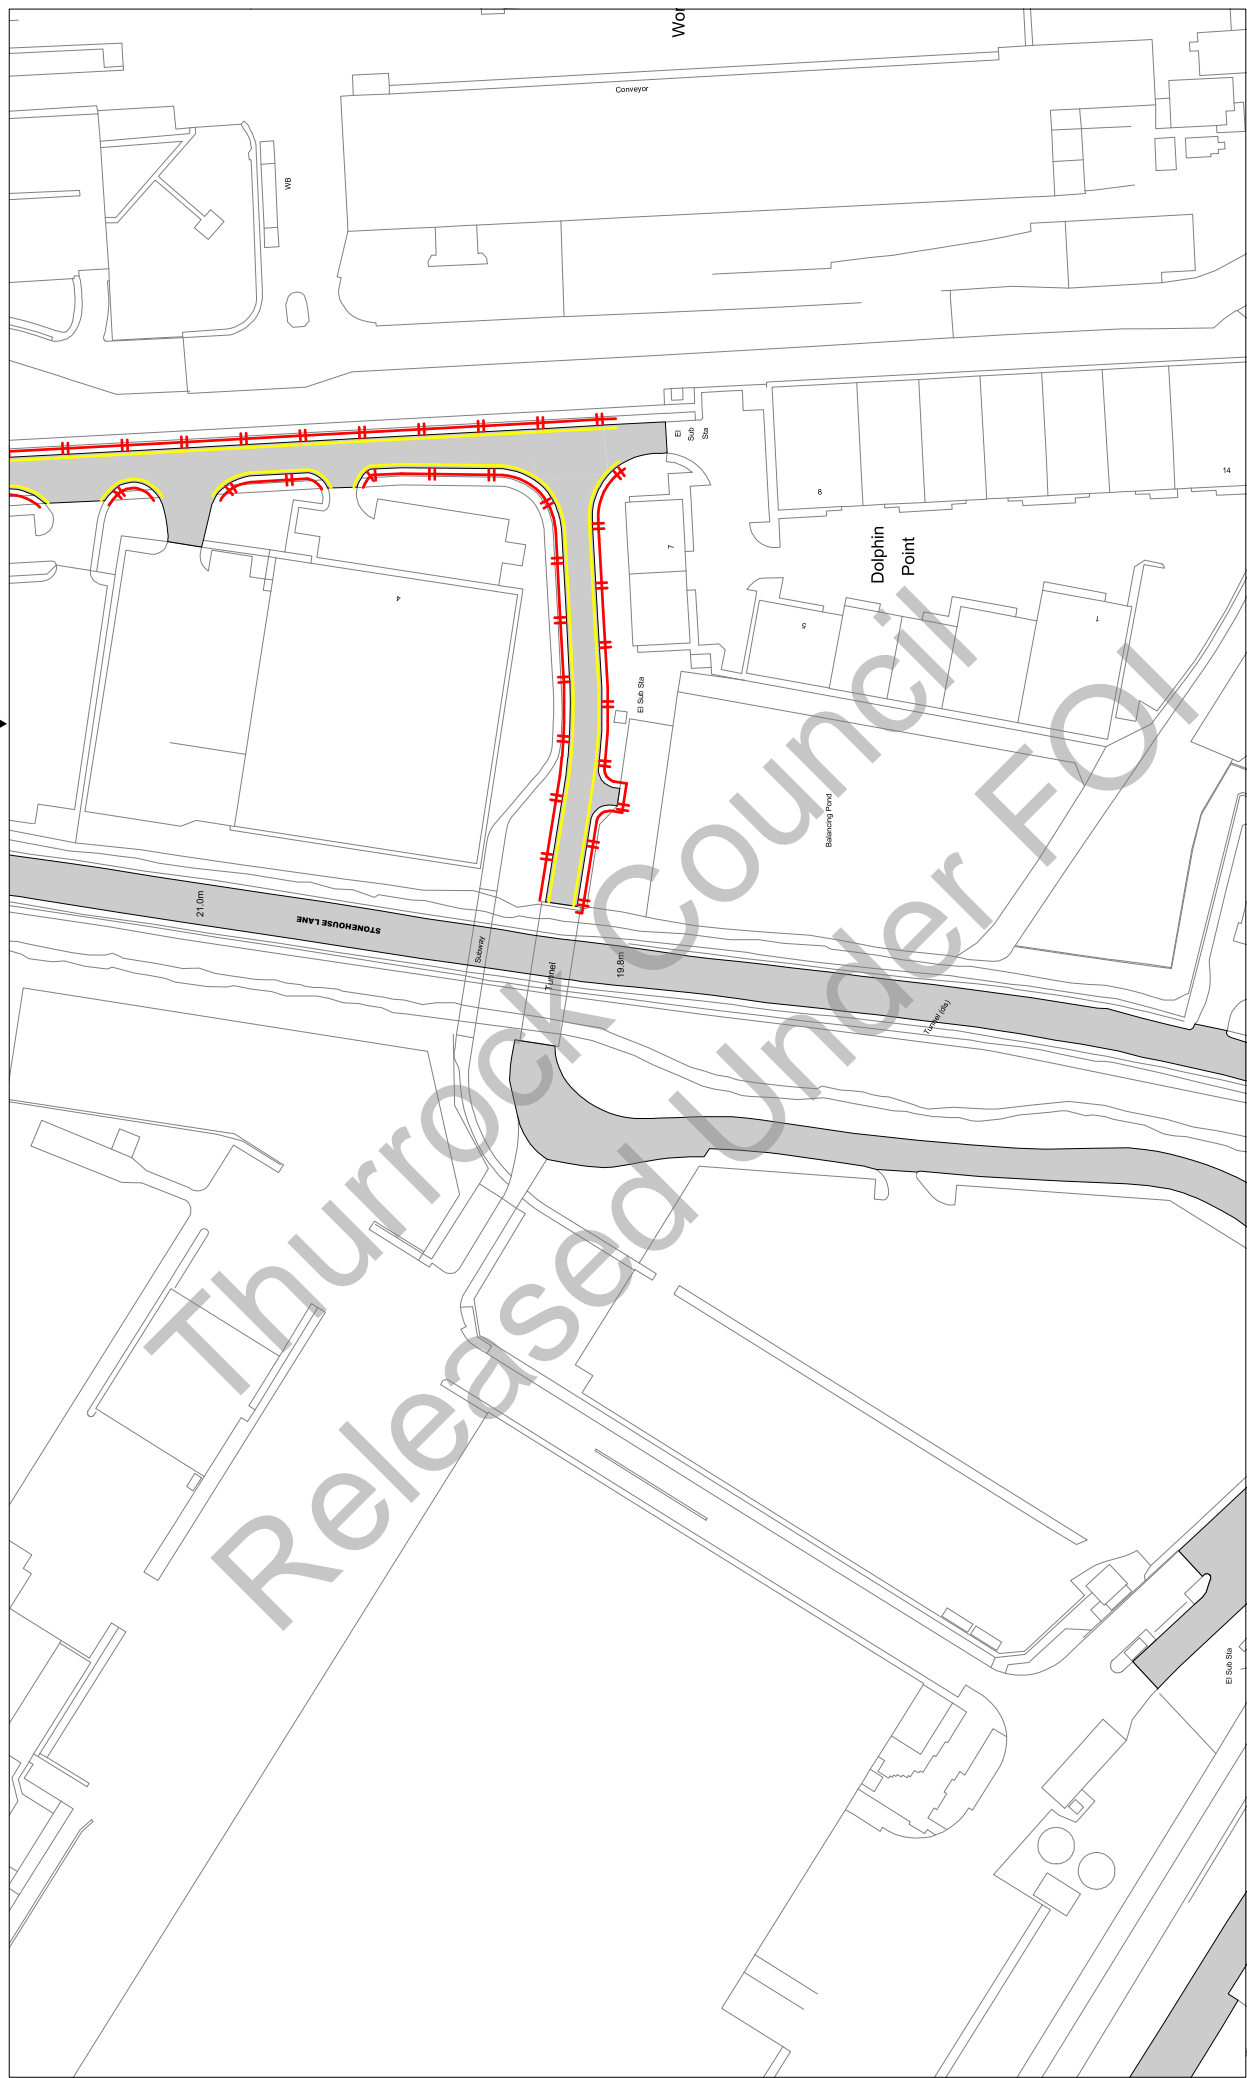

Tile Ref: AL9

Status: CONFIRMED

Sheet Revision Number: 0

Sheet Active From: 14/07/2017

Scale: 1 : 1250 @ A3

Order Title: The Borough of Thurrock (Stopping, Waiting, Loading and On-street Parking) Order 2017

This map is reproduced from Ordnance Survey material with the permission of Ordnance Survey on behalf of the Controller of Her Majesty's Stationary Office © Crown Copyright and may lead to prosecution or civil proceedings.
Thurrock Council
Licence No: 100025457 2017

NOTE: SEE STATIC MAP SCHEDULE LEGEND FOR RESTRICTIONS DISPLAYED

thurrock.gov.uk
Civic Offices, New Road
Grays, Essex, RM17 6SL