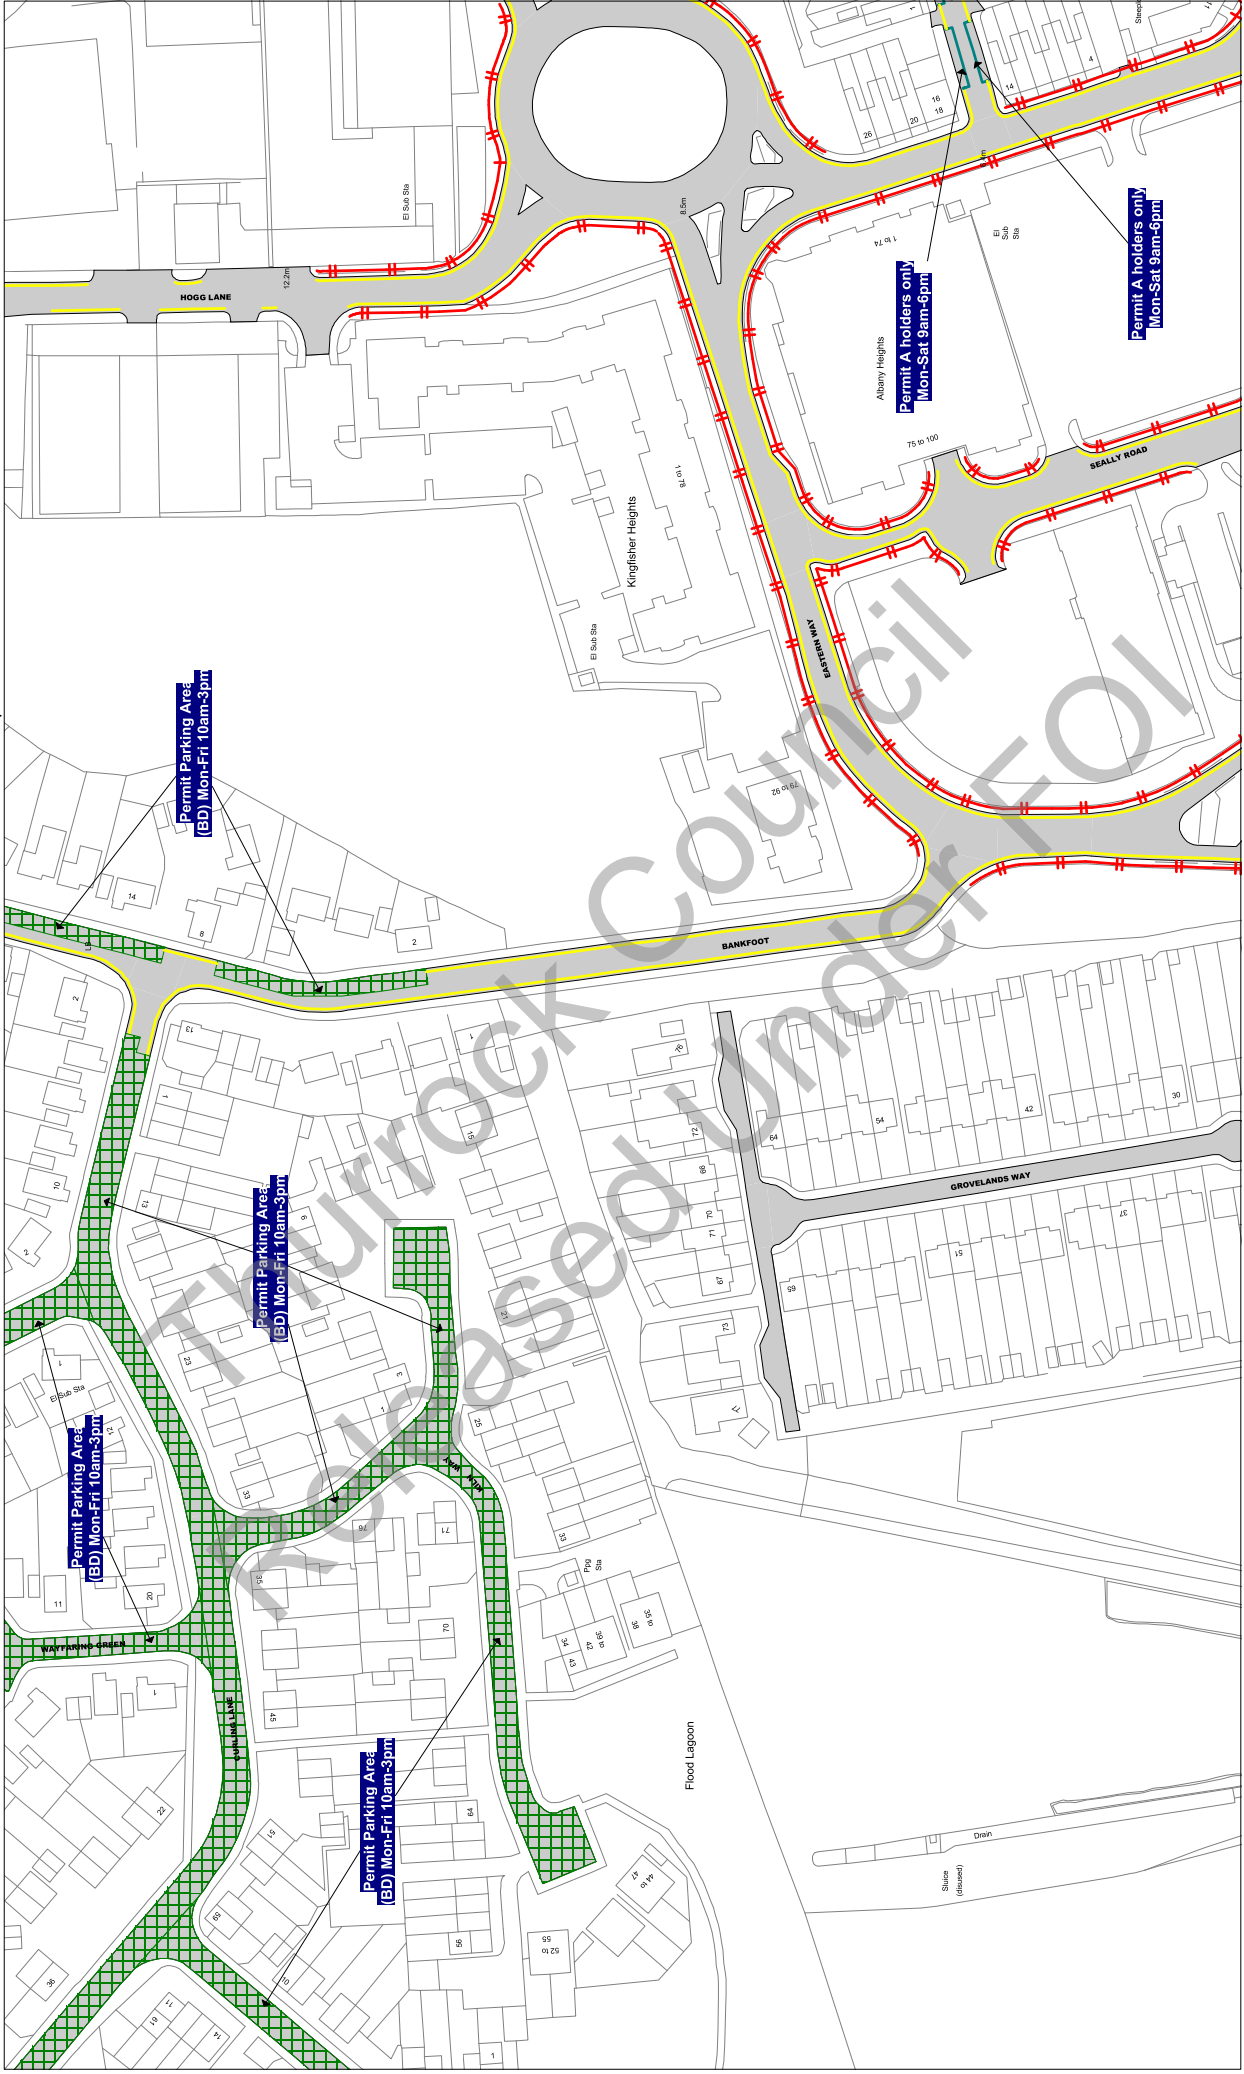

Scale: 1 : 1250 @ A3

Order Title: The Borough of Thurrock (Stopping, Waiting, Loading and On-street Parking) Order 2017

This map is reproduced from Ordnance Survey material with the permission of Ordnance Survey on behalf of the Controller of Her Majesty's Stationary Office © Crown Copyright and may lead to prosecution or civil proceedings.
Thurrock Council
Licence No: 100025457 2017