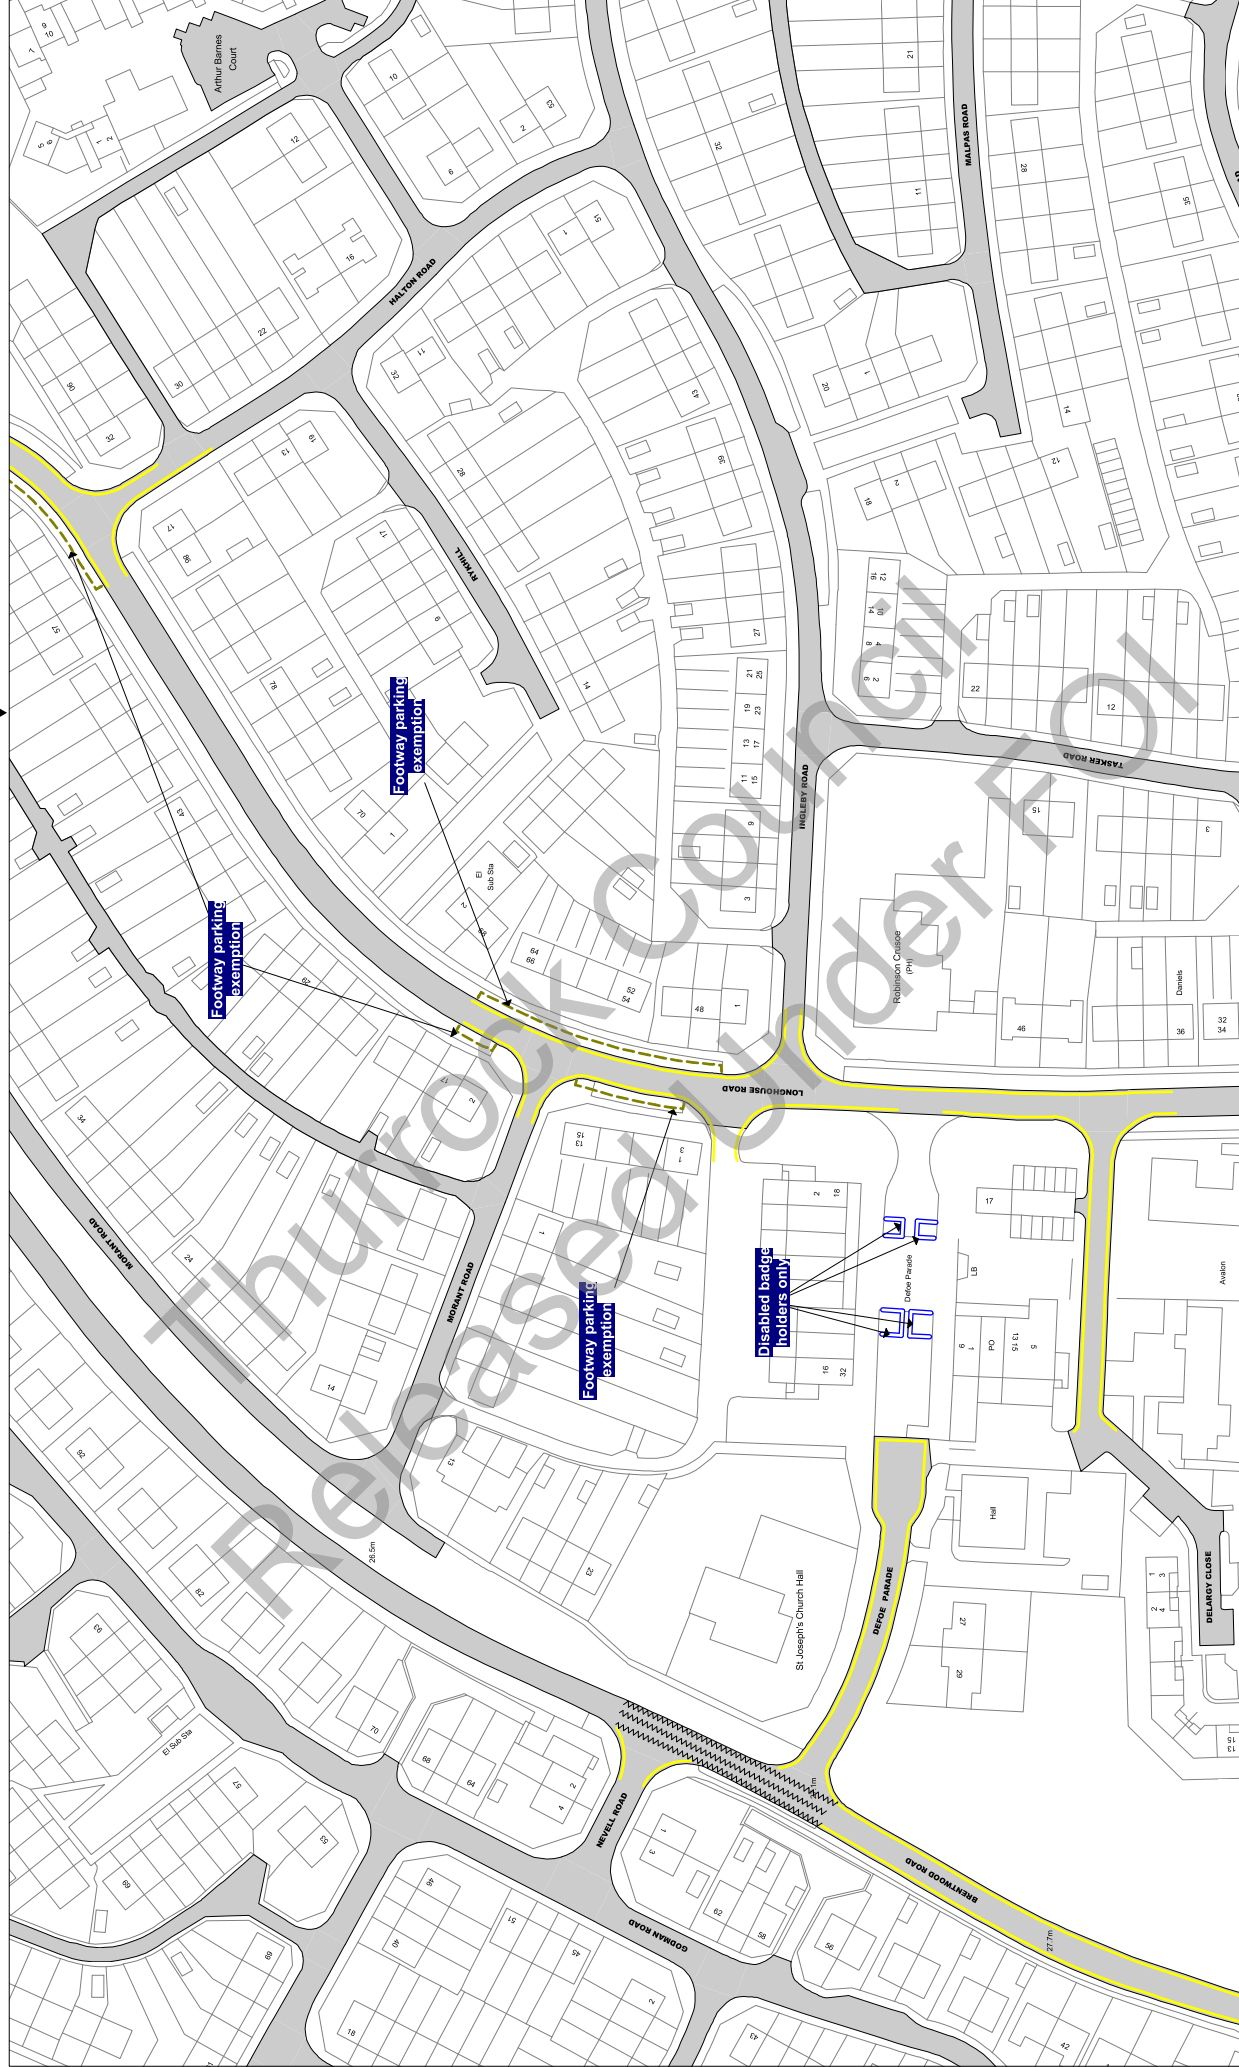

NOTE: SEE STATIC MAP SCHEDULE LEGEND FOR RESTRICTIONS DISPLAYED

Tile Ref: AH25

Status: CONFIRMED

Sheet Revision Number: 0

Sheet Active From: 14/07/2017

Scale: 1 : 1250

@ A3

Order Title: The Borough of Thurrock
(Stopping, Waiting, Loading and On-street Parking) Order 2017