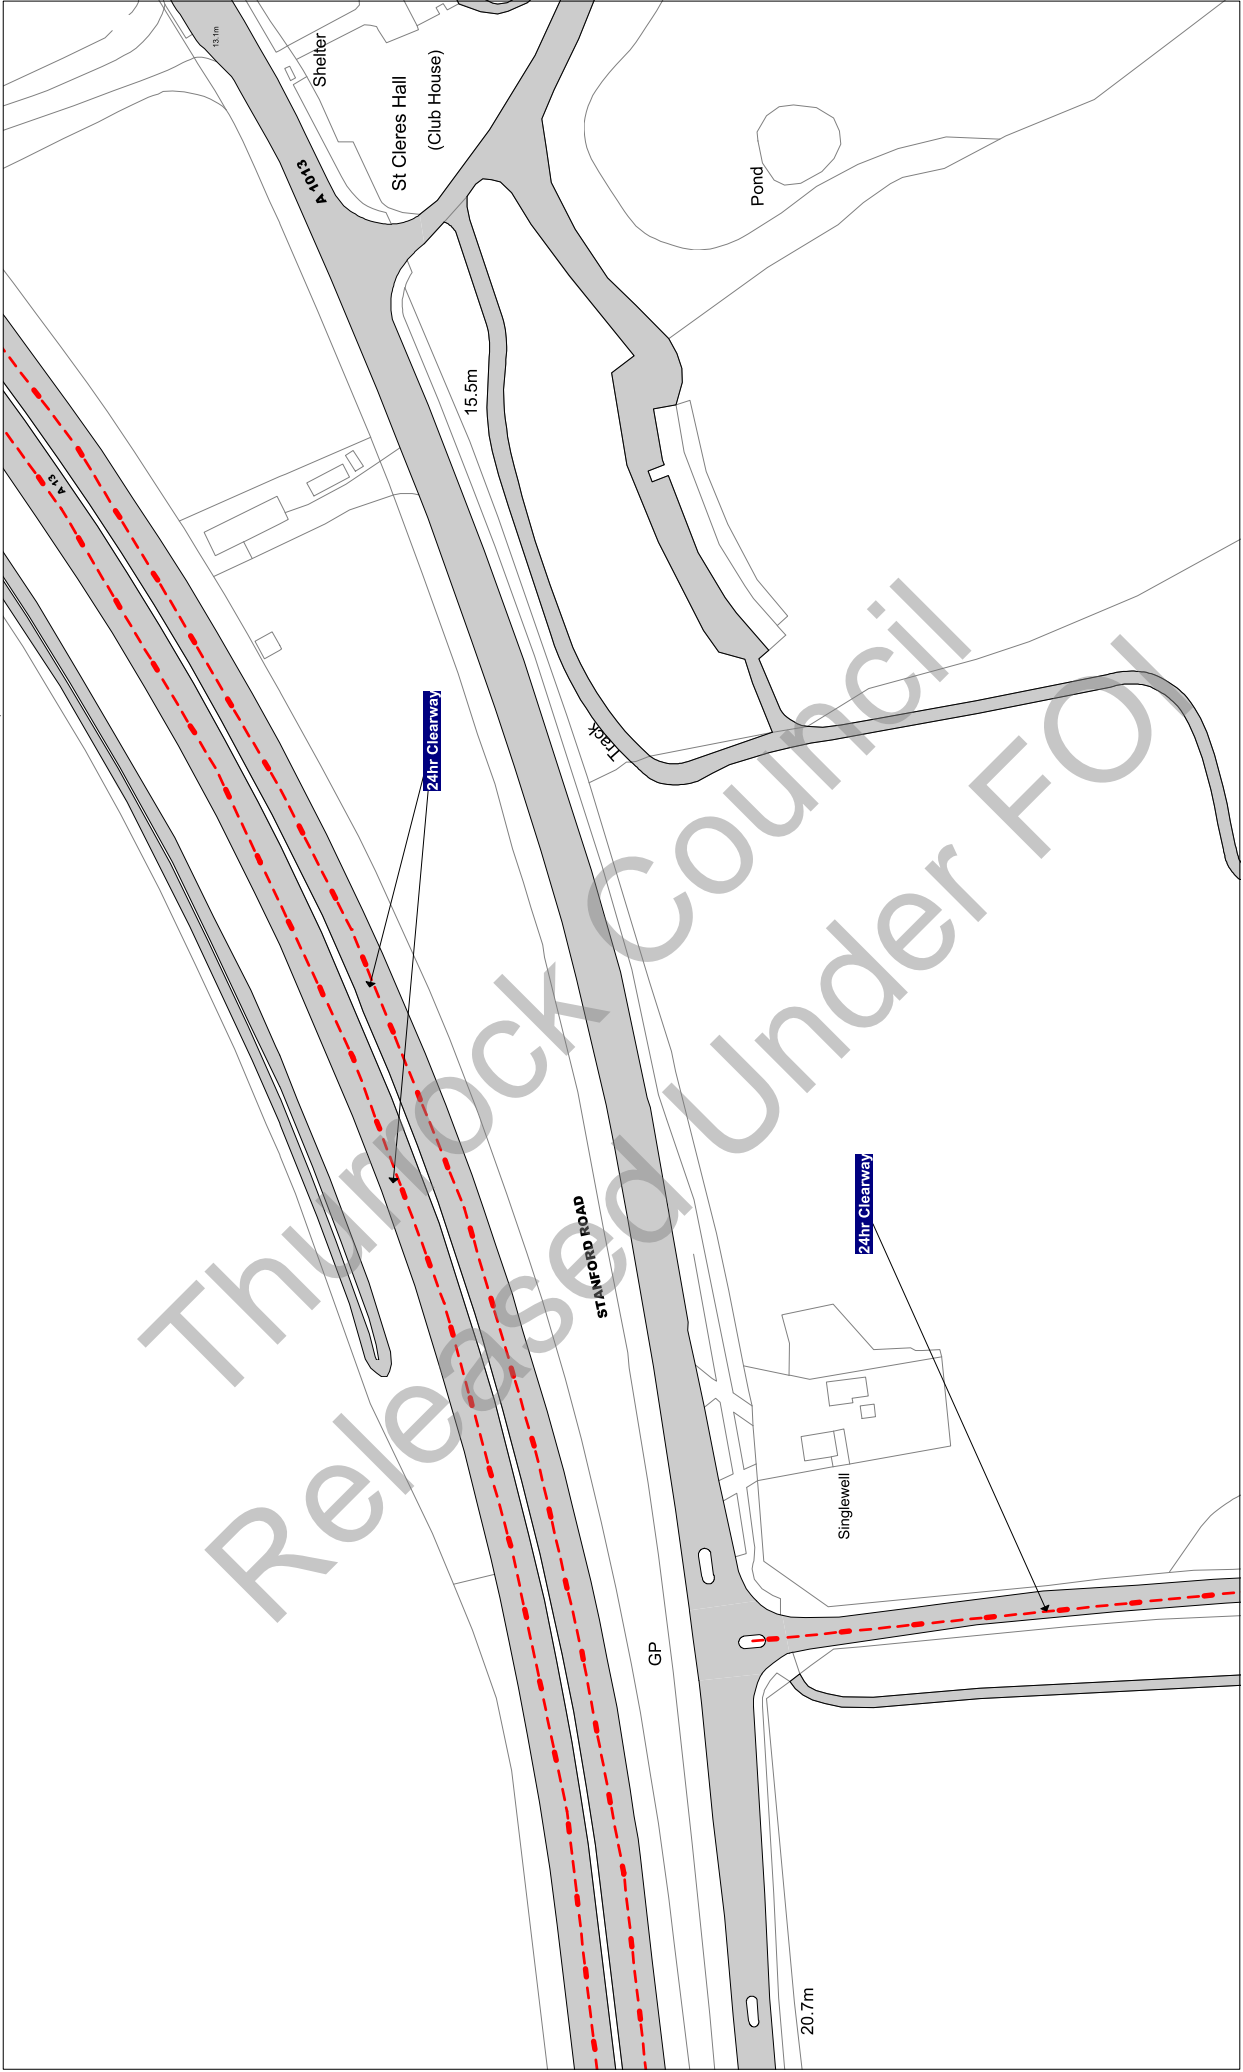

Tile Ref: Y30

Status: CONFIRMED

Sheet Revision Number: 0

Sheet Active From: 14/07/2017

Scale: 1 : 1250 @ A3

Order Title: The Borough of Thurrock
(Stopping, Waiting, Loading and On-street Parking) Order 2017

NOTE: SEE STATIC MAP SCHEDULE LEGEND FOR RESTRICTIONS DISPLAYED

Civic Offices, New Road
Grays, Essex, RM17 6SL