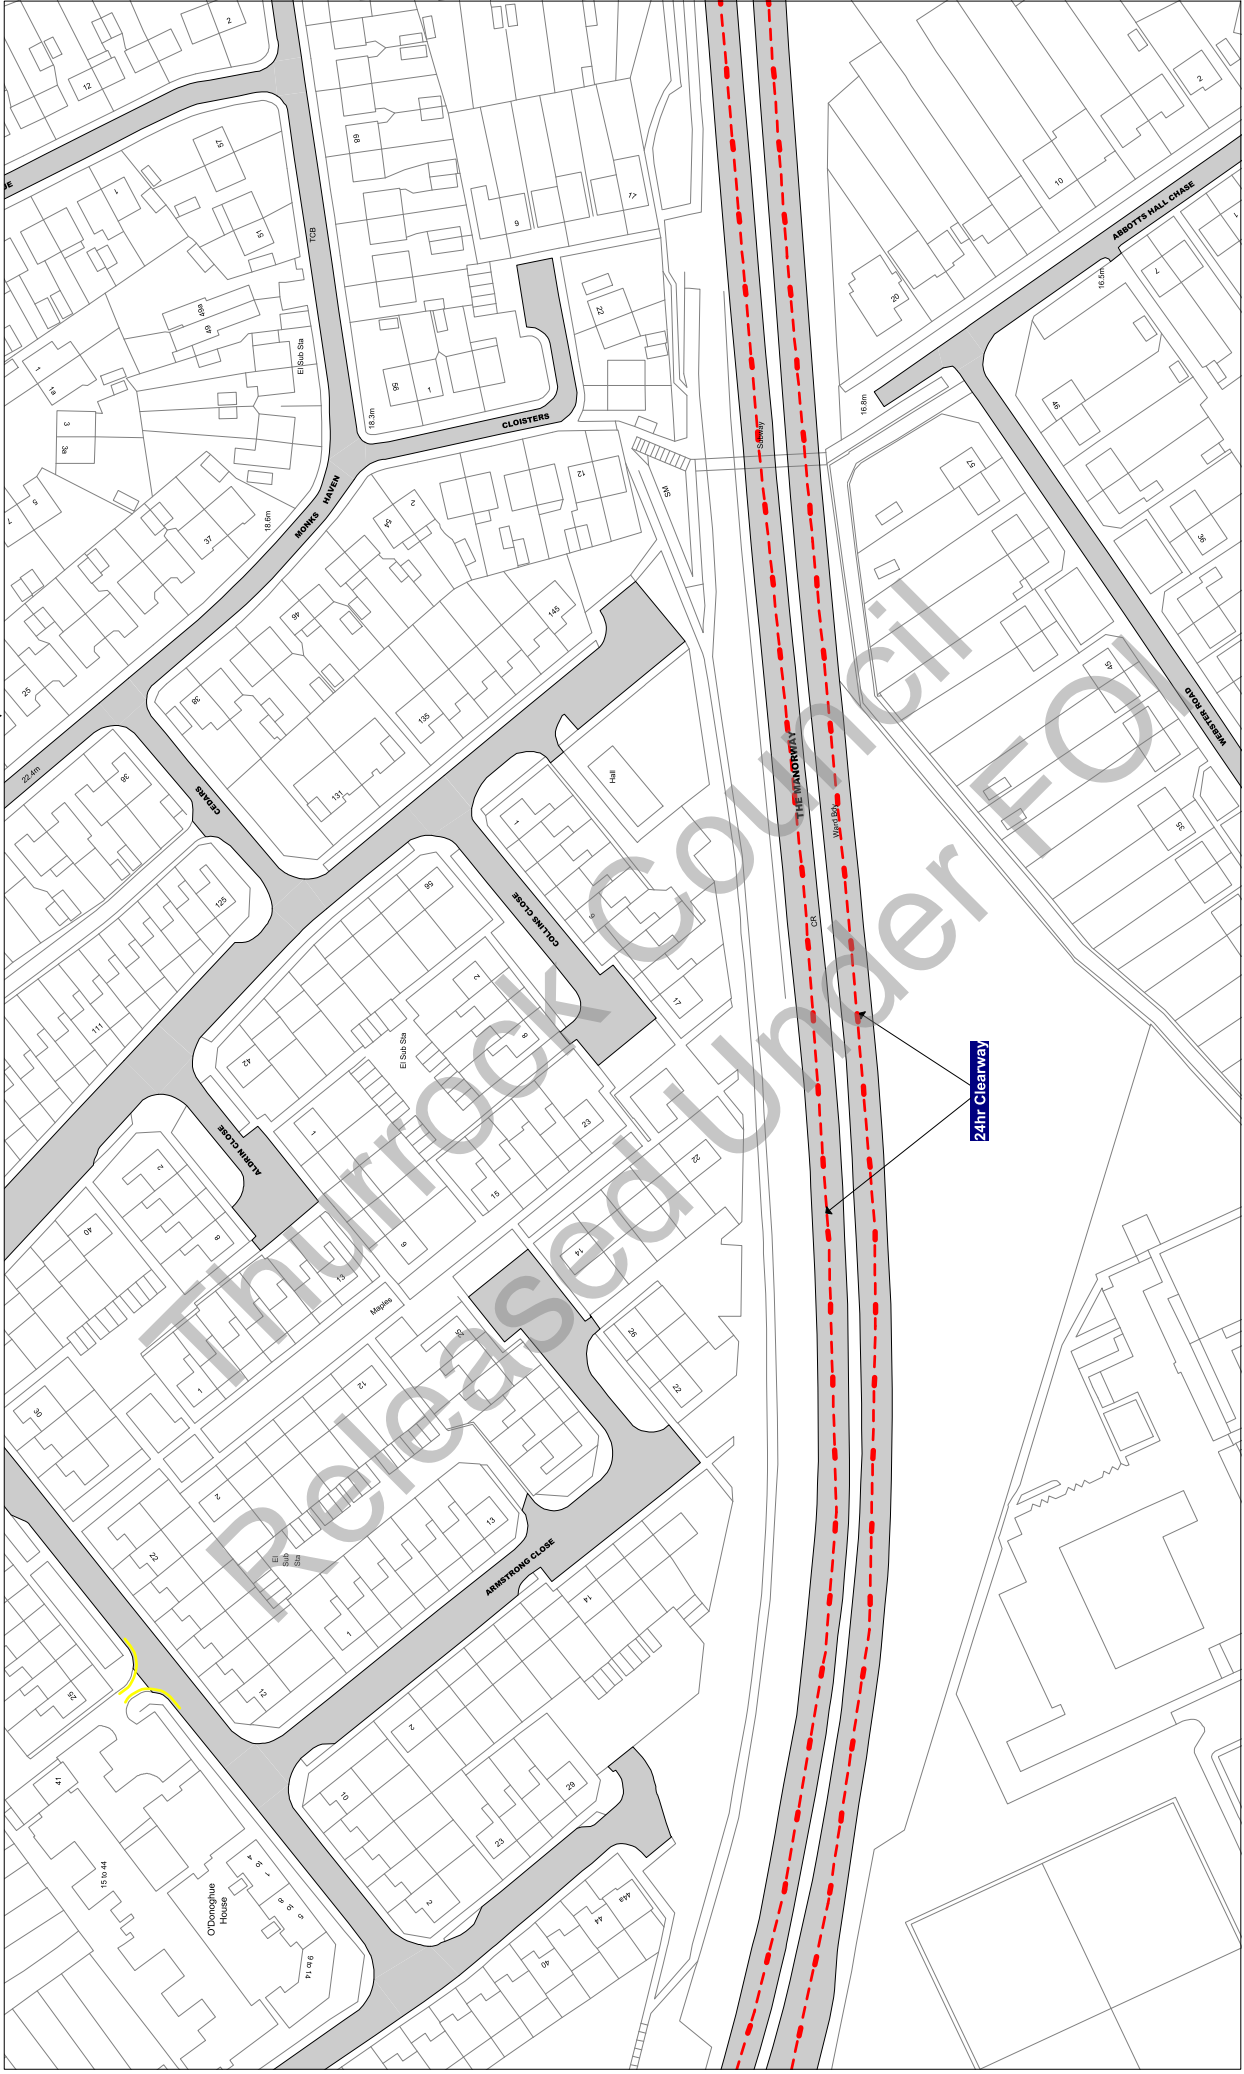

Tile Ref: V34

Status: CONFIRMED

Sheet Revision Number: 0

Sheet Active From: 14/07/2017

24hr Clearway

Scale: 1 : 1250 @ A3

Order Title: The Borough of Thurrock
(Stopping, Waiting, Loading and On-street Parking) Order 2017

NOTE: SEE STATIC MAP SCHEDULE LEGEND FOR RESTRICTIONS DISPLAYED

Civic Offices, New Road
Grays, Essex, RM17 6SL