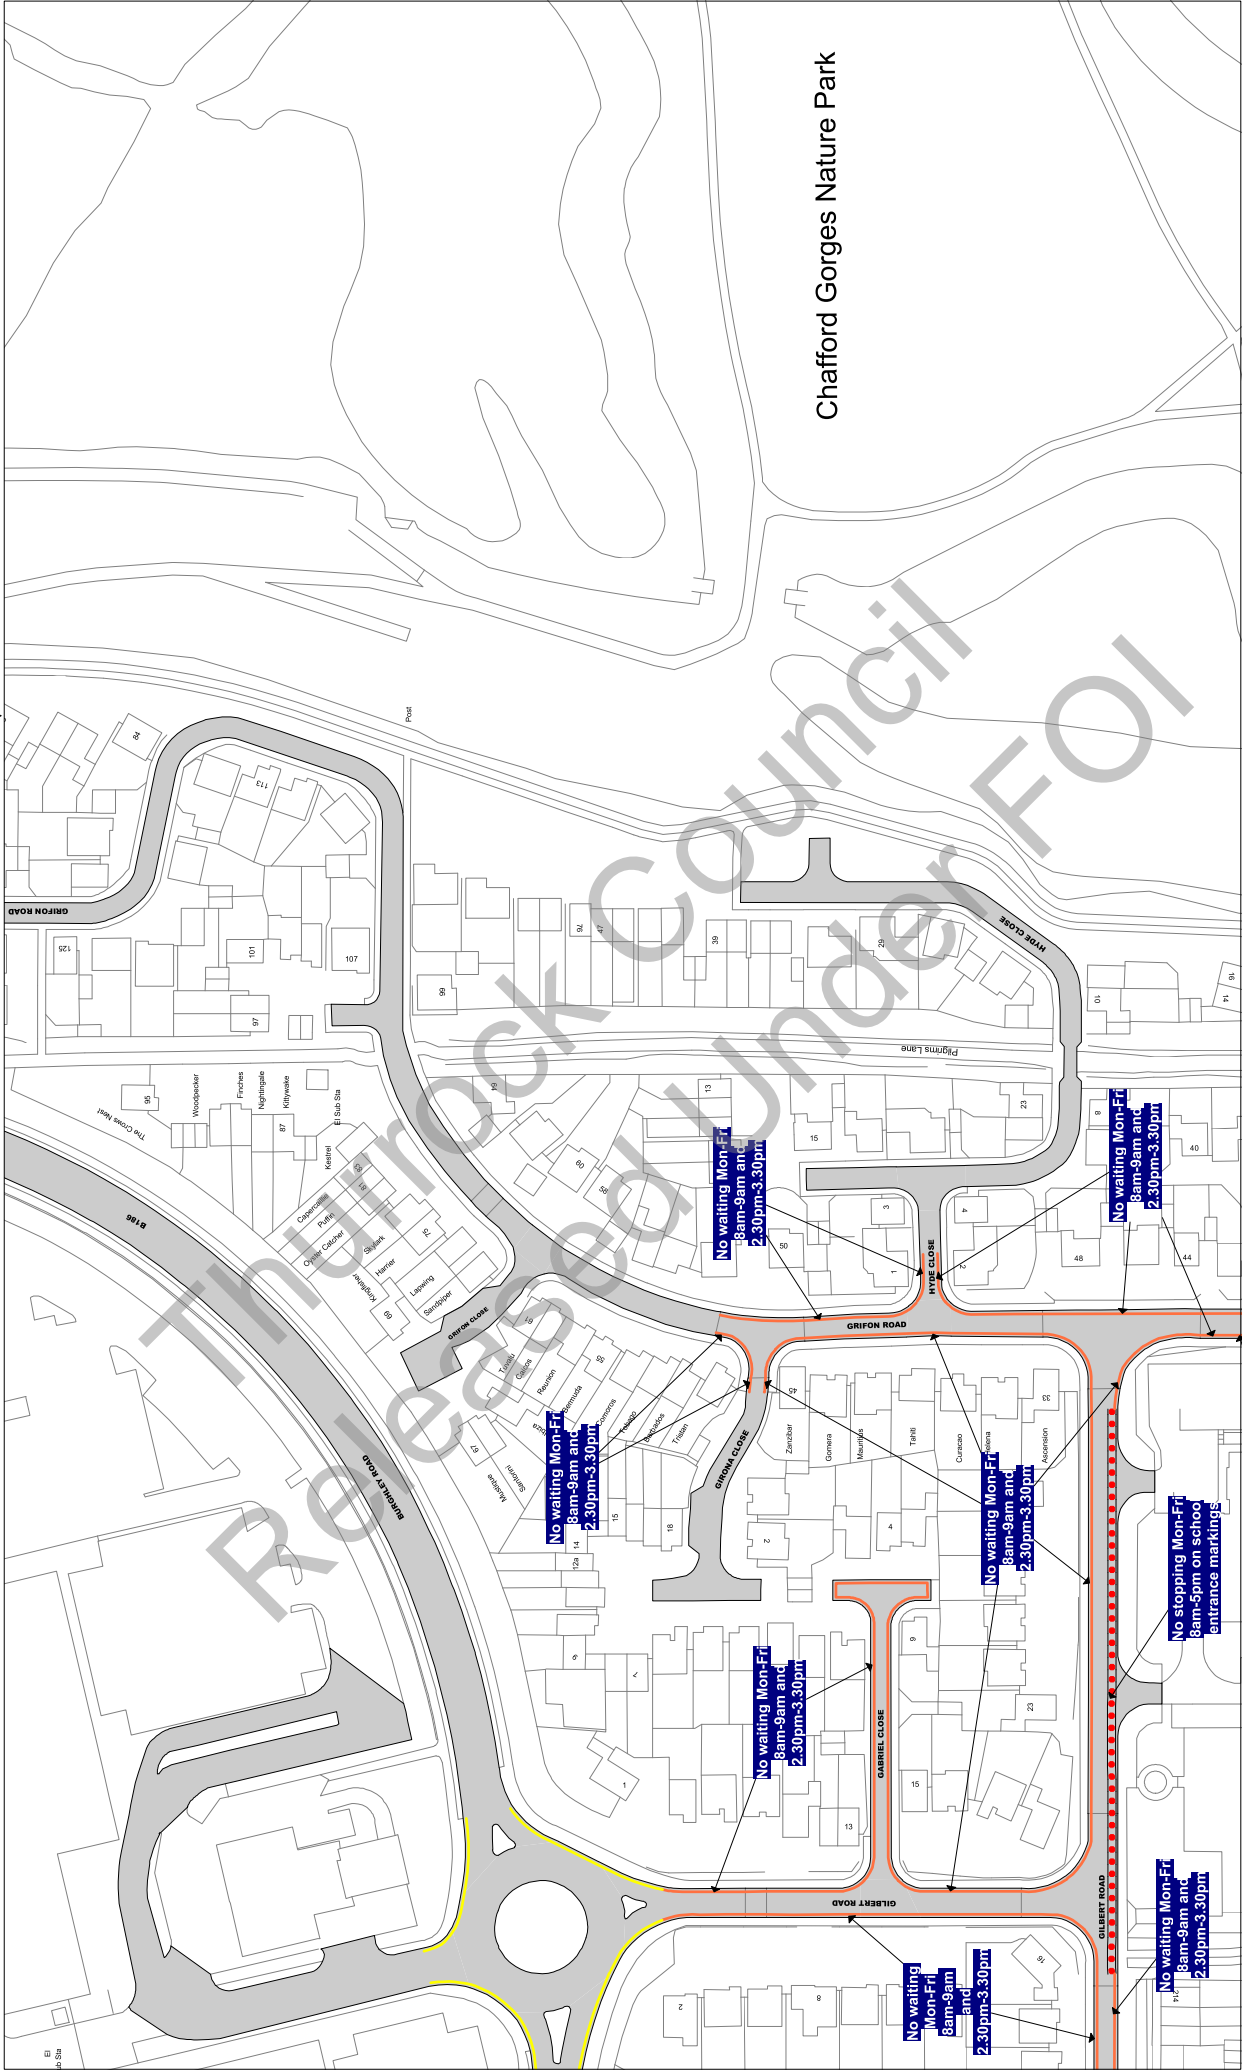

Chafford Gorges Nature Park