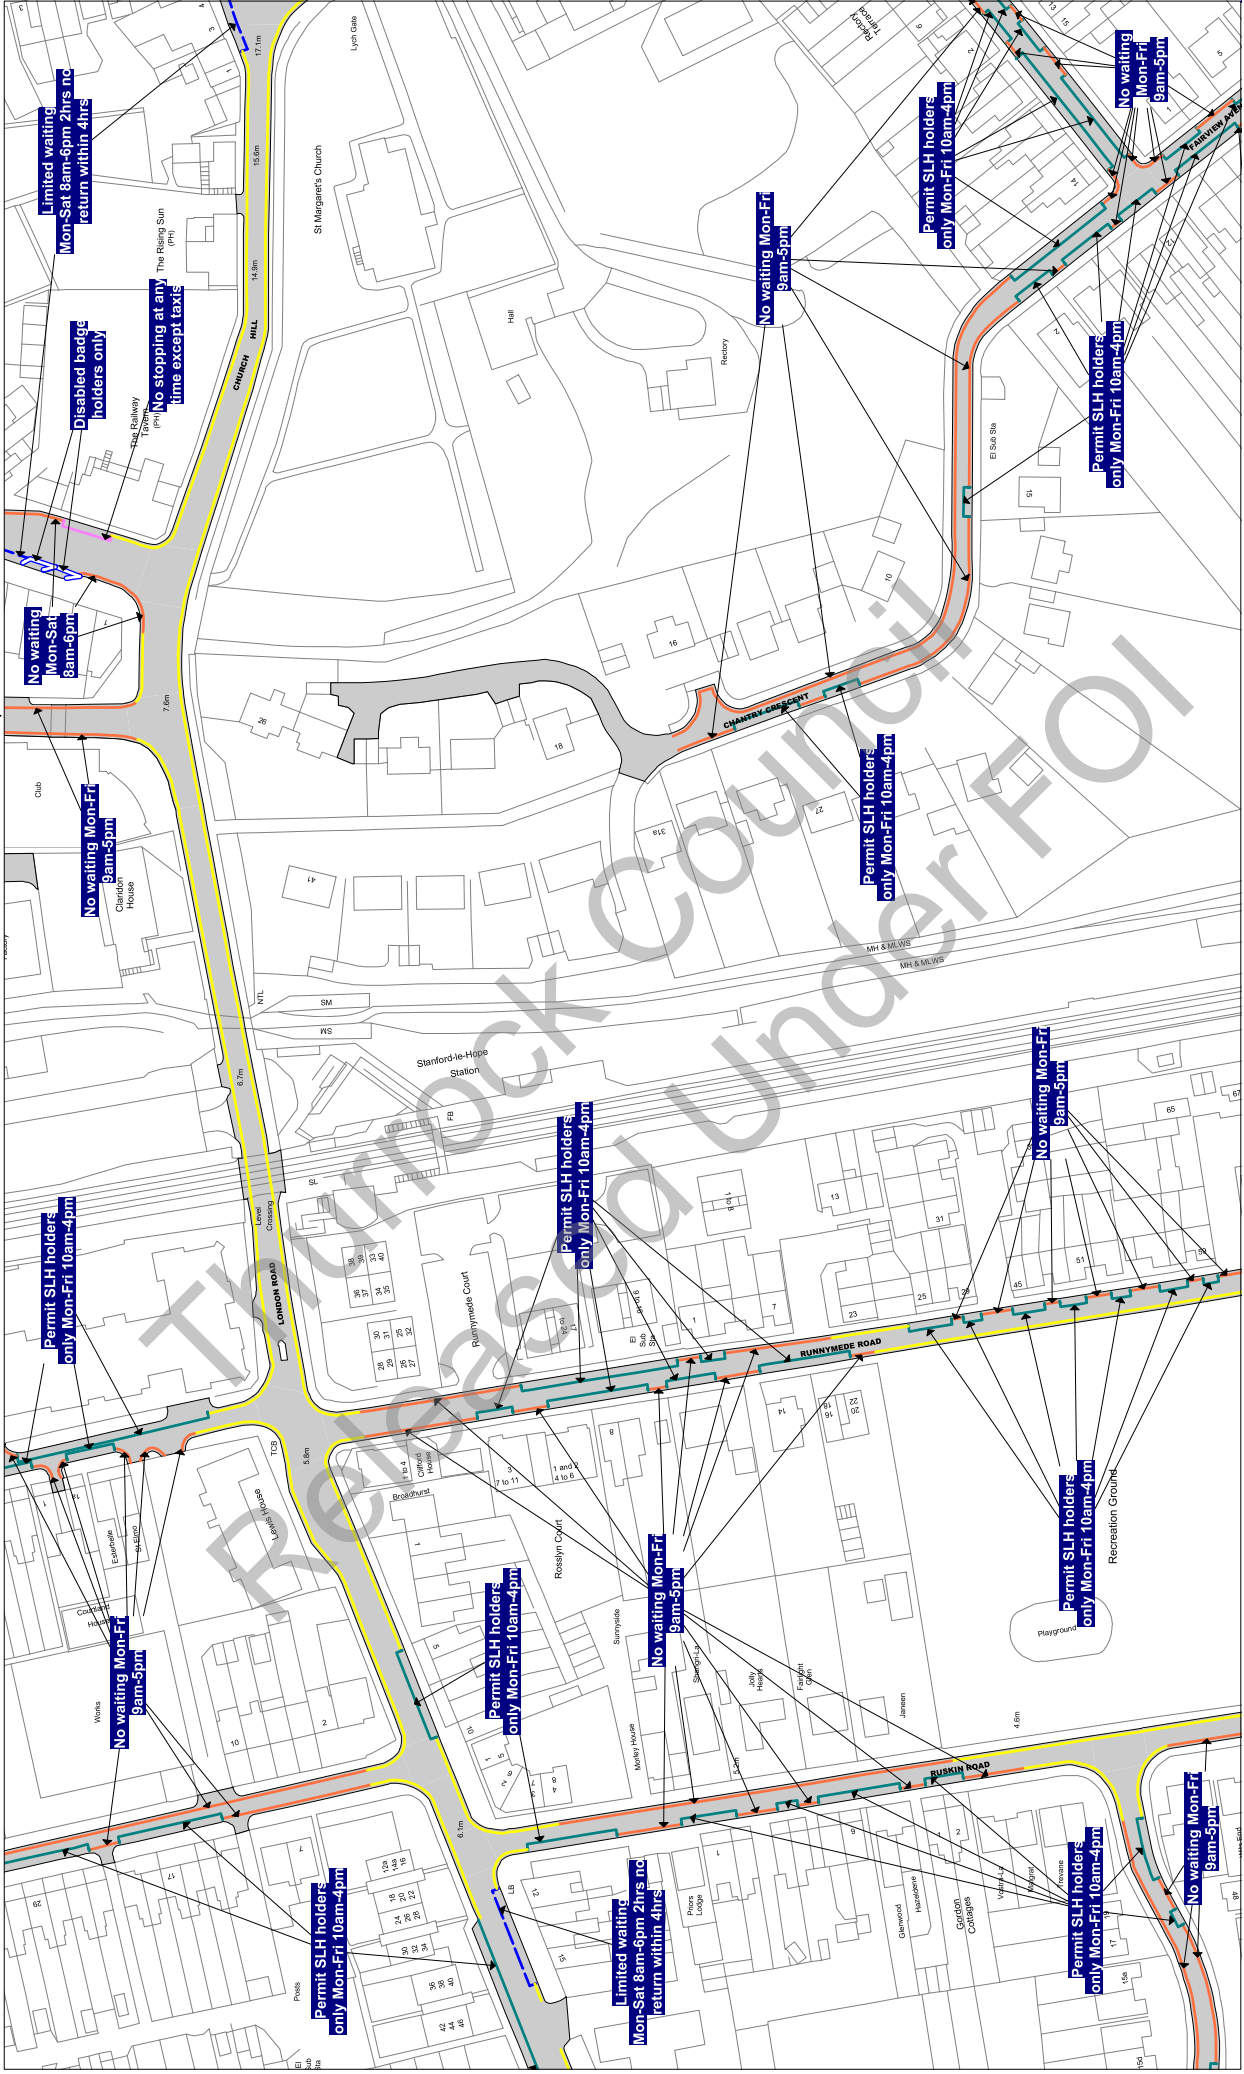

NOTE: SEE STATIC MAP SCHEDULE LEGEND FOR RESTRICTIONS DISPLAYED

Civic Offices, New Road
Grays, Essex, RM17 6SL

Tile Ref: X32

Status: CONFIRMED

Sheet Revision Number: 0

Sheet Active From: 14/07/2017

Scale: 1 : 1250 @ A3