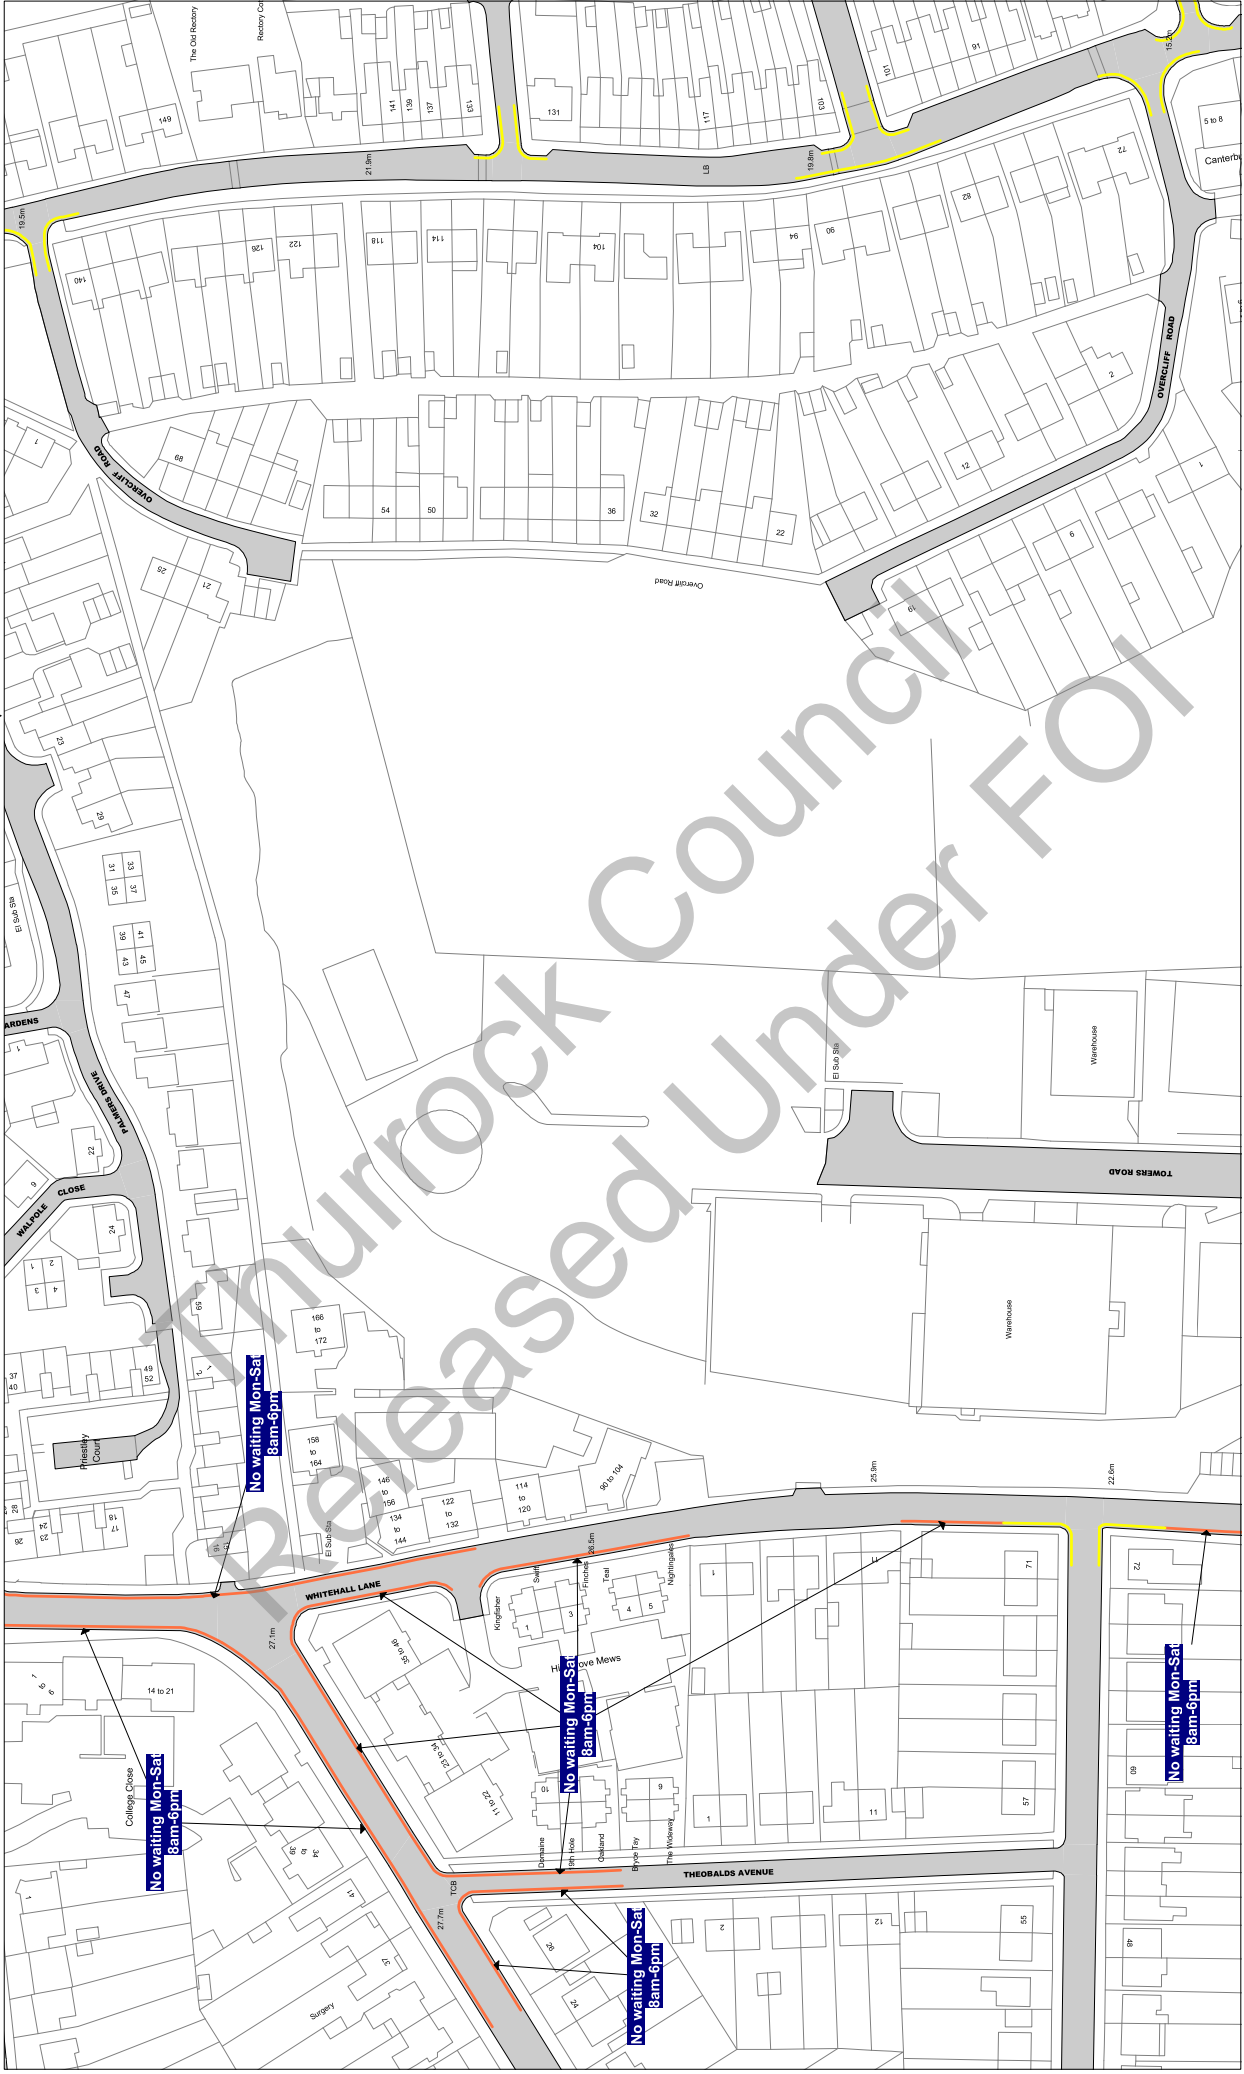

Tile Ref: AK20

Status: CONFIRMED

Sheet Revision Number: 0

Sheet Active From: 14/07/2017

Scale: 1 : 1250 @ A3

Order Title: The Borough of Thurrock (Stopping, Waiting, Loading and On-street Parking) Order 2017

NOTE: SEE STATIC MAP SCHEDULE LEGEND FOR RESTRICTIONS DISPLAYED

Civic Offices, New Road Grays, Essex, RM17 6SL