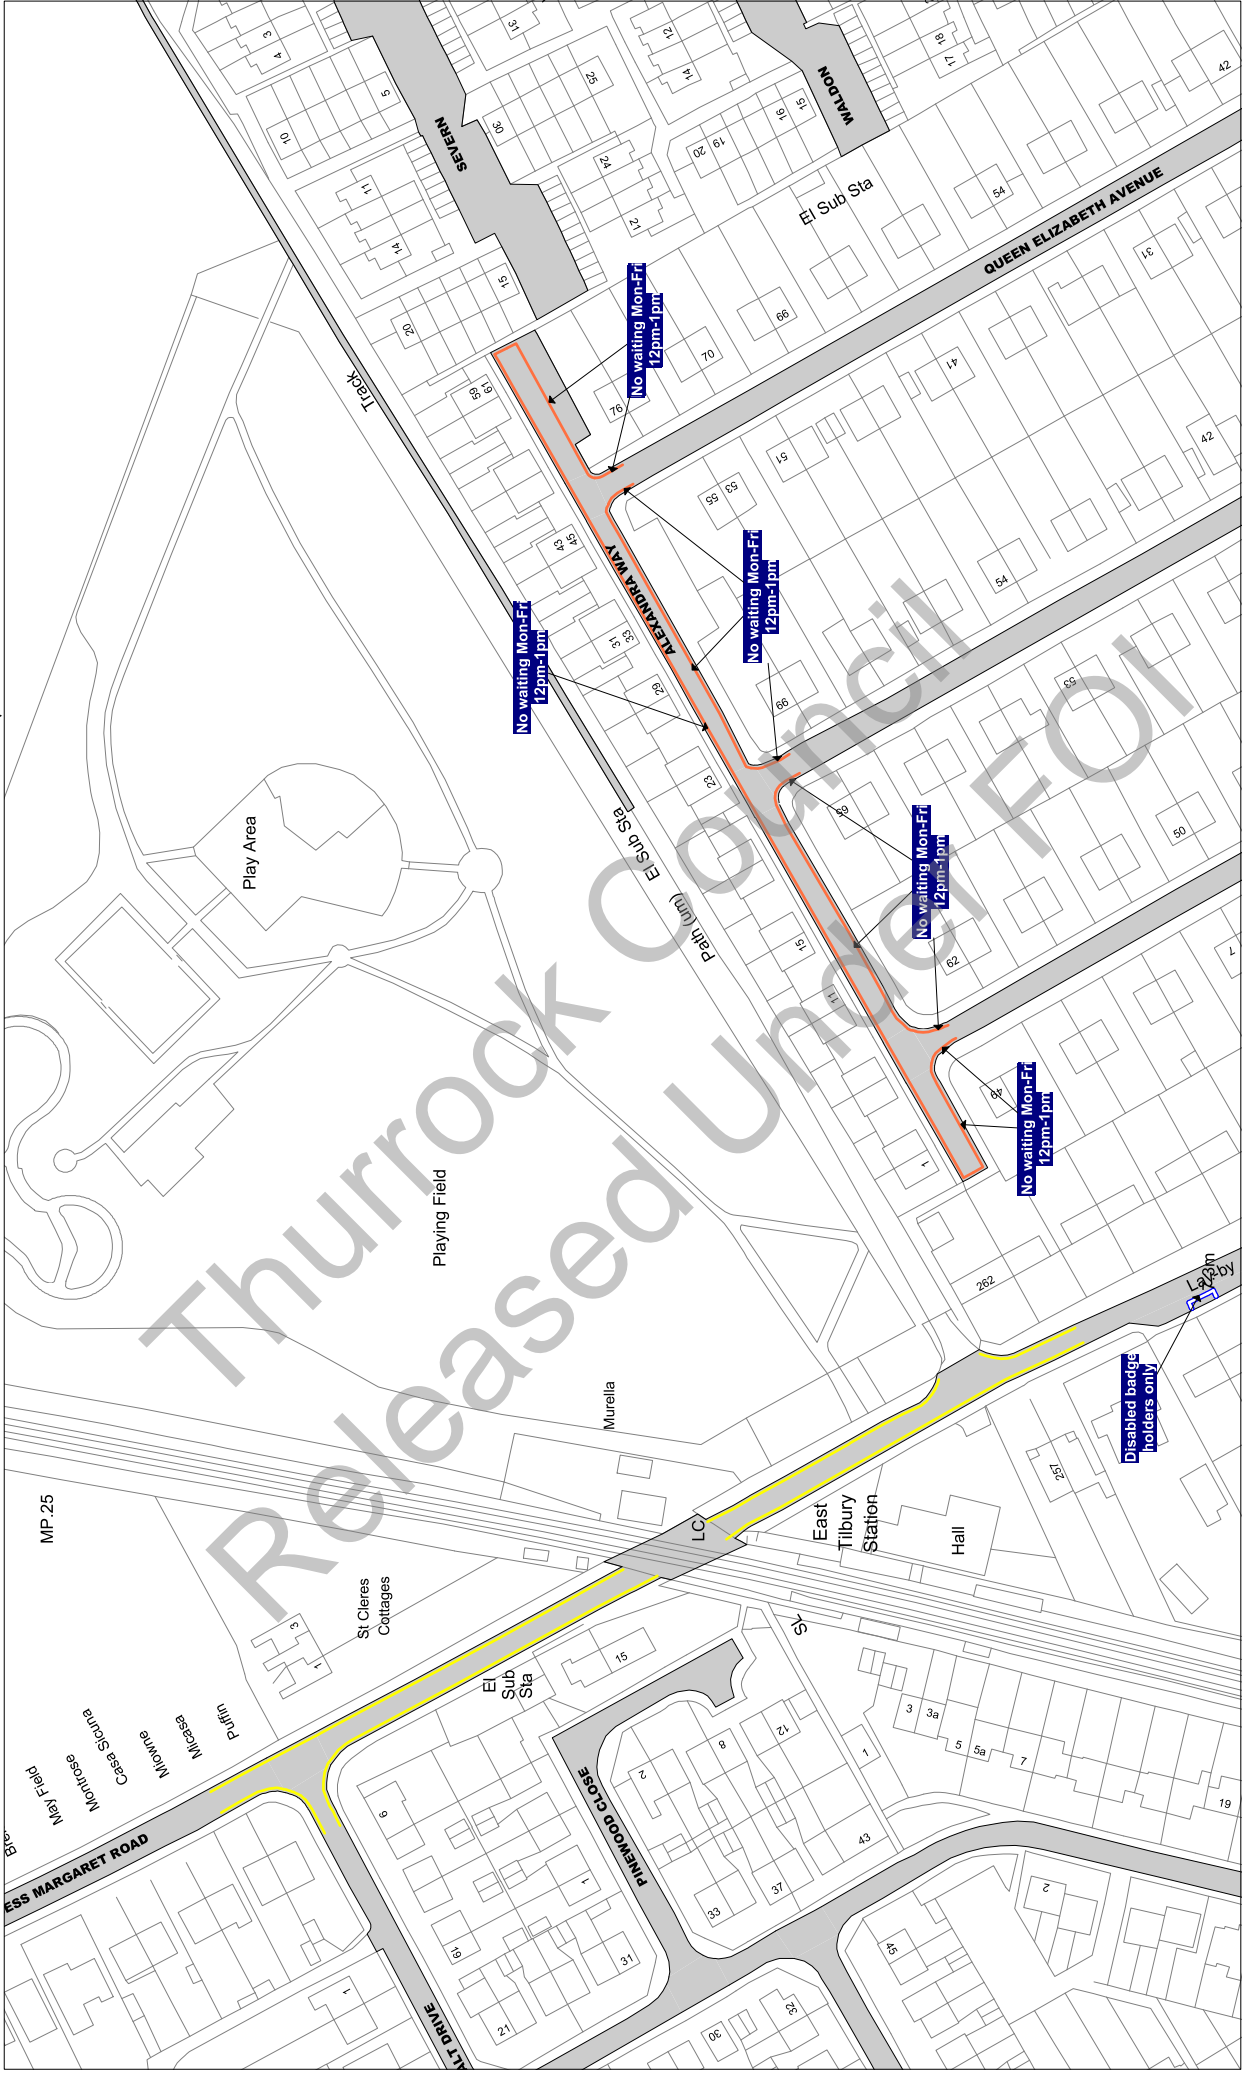

NOTE: SEE STATIC MAP SCHEDULE LEGEND FOR RESTRICTIONS DISPLAYED

Civic Offices, New Road
Grays, Essex, RM17 6SL

Tile Ref: AI31

Status: CONFIRMED

Sheet Revision Number: 0

Sheet Active From: 14/07/2017

Scale: 1 : 1250