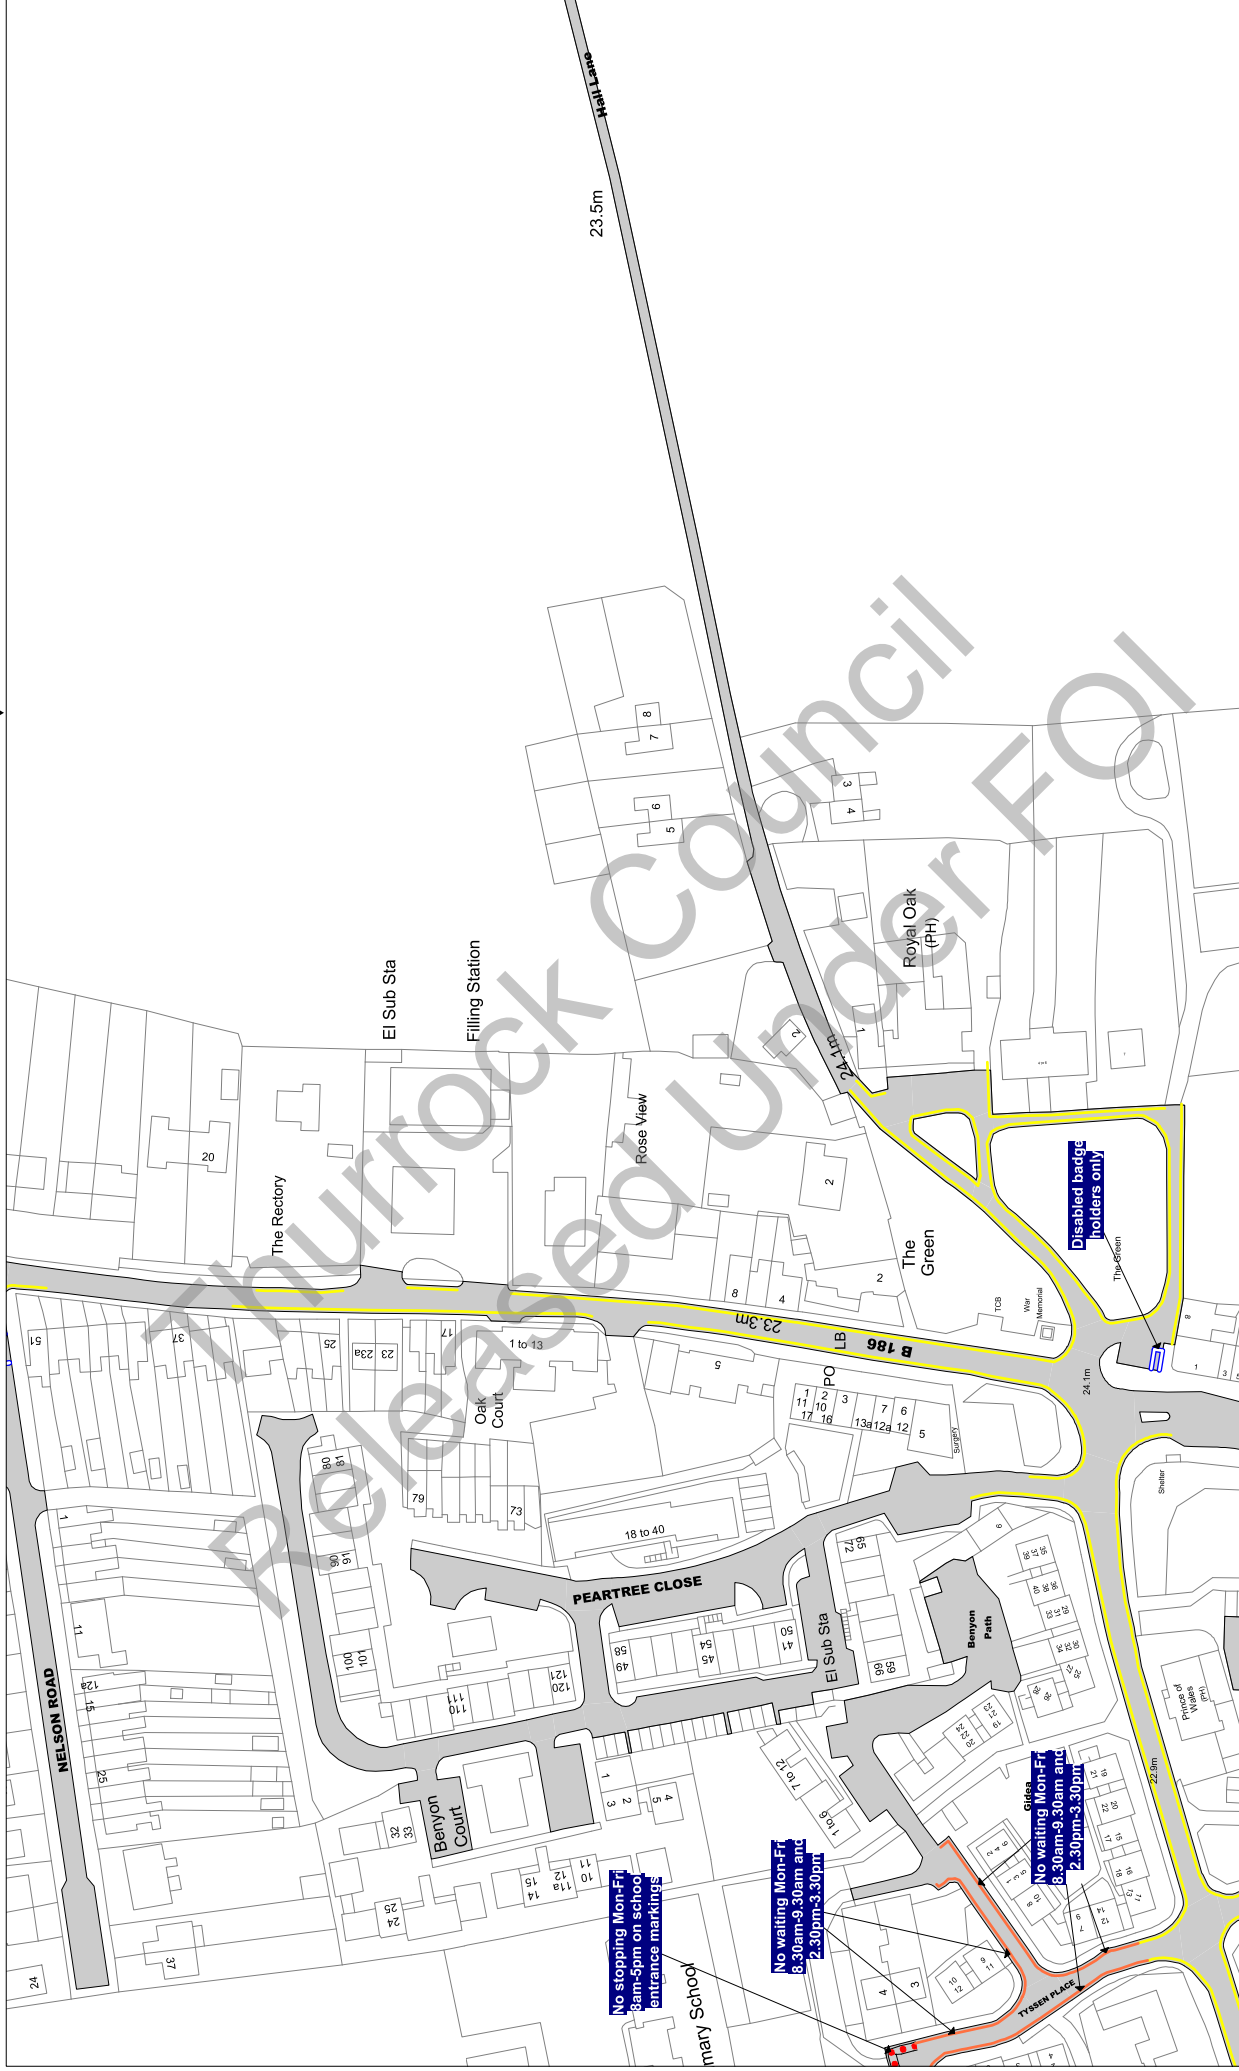

Tile Ref: U14

Status: CONFIRMED

Sheet Revision Number: 0

Sheet Active From: 14/07/2017

Scale: 1 : 1250 @ A3

Order Title: The Borough of Thurrock (Stopping, Waiting, Loading and On-street Parking) Order 2017

This map is reproduced from Ordnance Survey material with the permission of Ordnance Survey on behalf of the Controller of Her Majesty's Stationary Office © Crown Copyright and may lead to prosecution or civil proceedings. Thurrock Council Licence No: 100025457 2017

NOTE: SEE STATIC MAP SCHEDULE LEGEND FOR RESTRICTIONS DISPLAYED

Civic Offices, New Road Grays, Essex, RM17 6SL