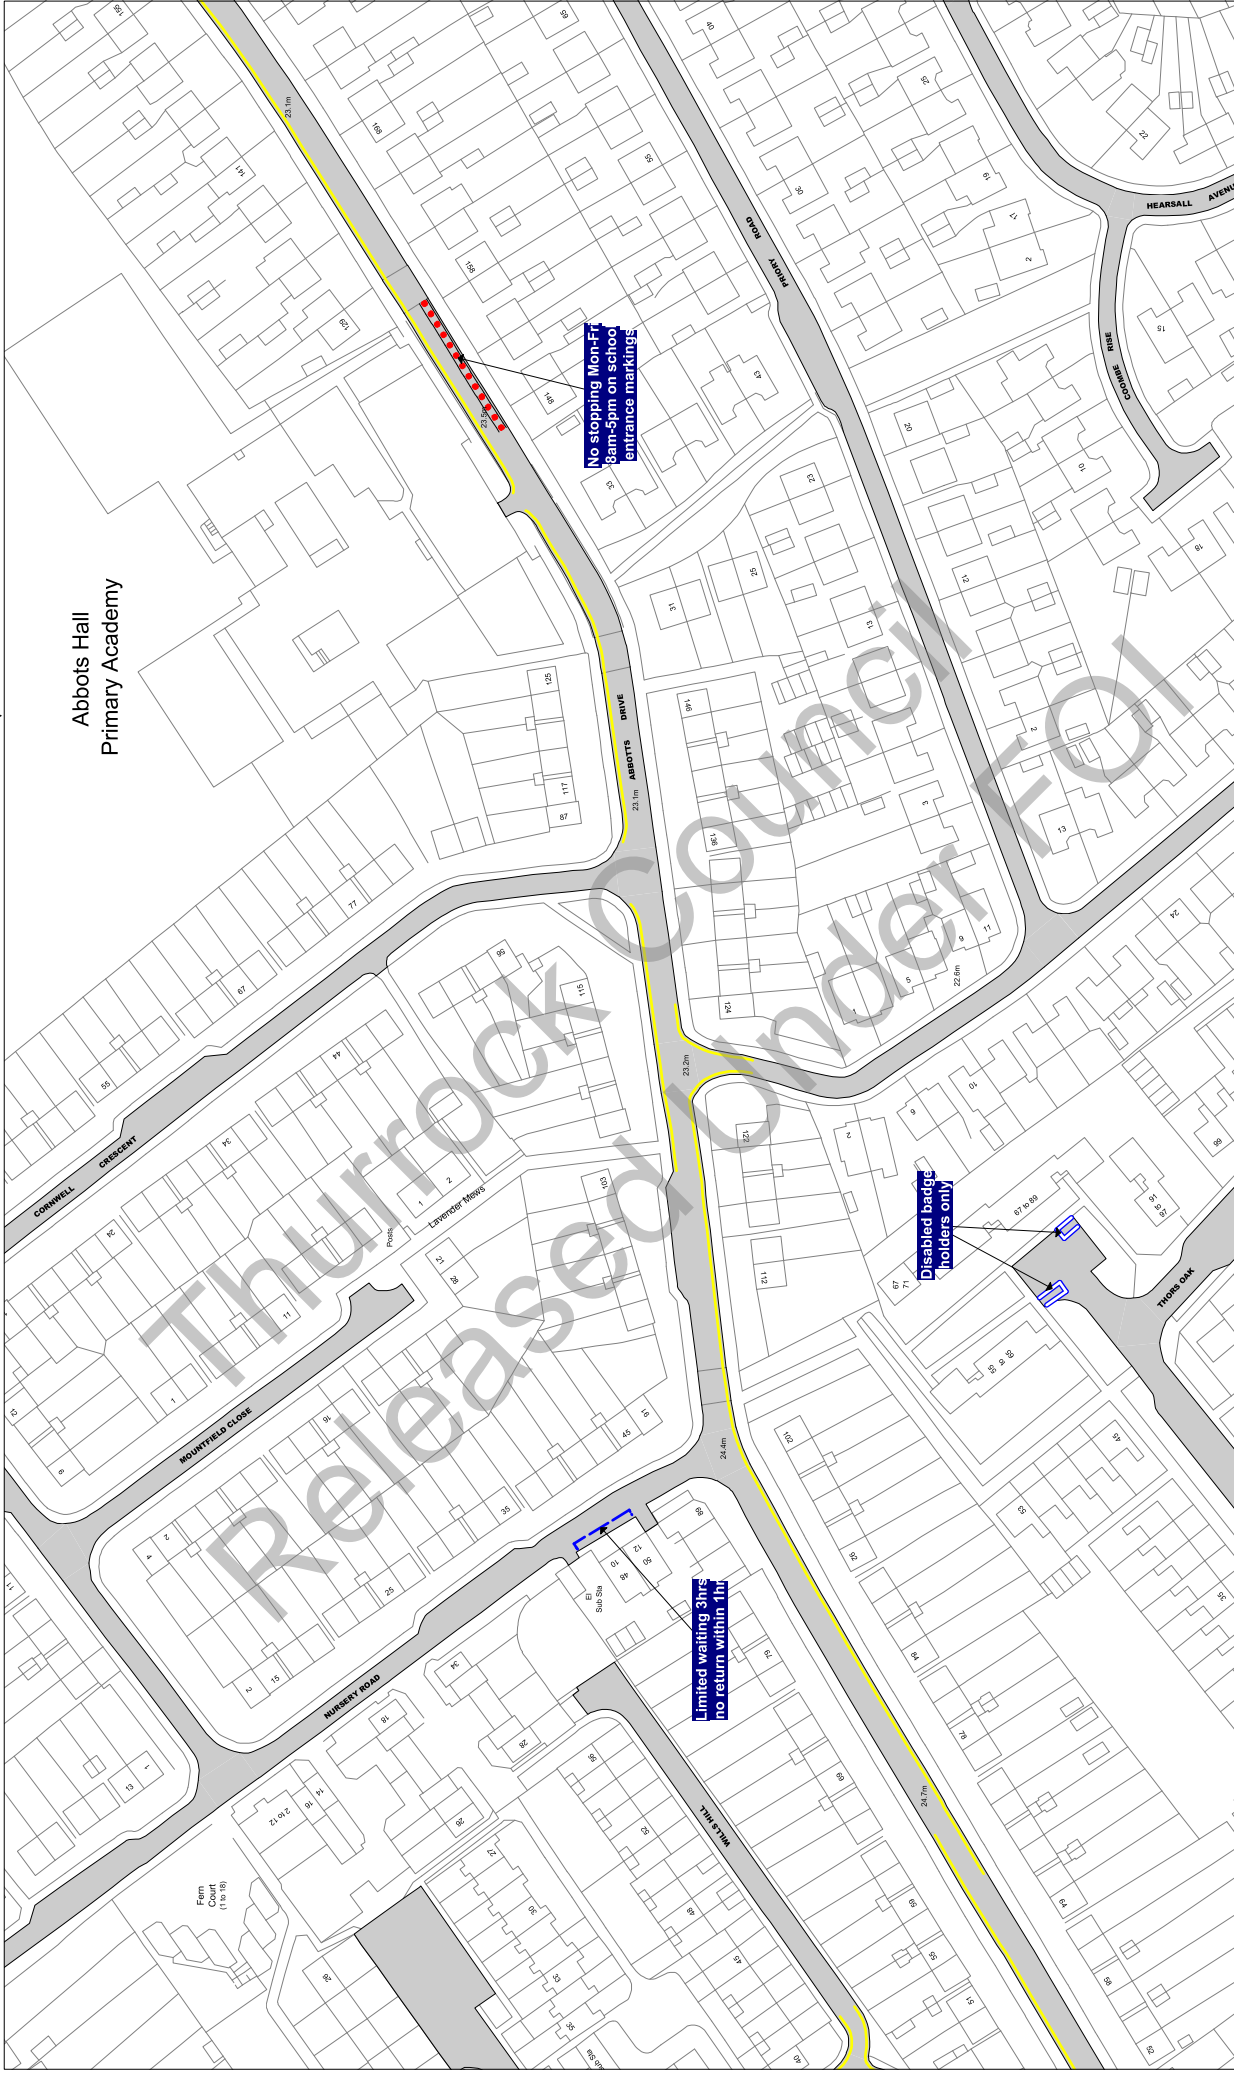

NOTE: SEE STATIC MAP SCHEDULE LEGEND FOR RESTRICTIONS DISPLAYED

Civic Offices, New Road
Grays, Essex, RM17 6SL

Tile Ref: U34

Status: CONFIRMED

Sheet Revision Number: 0

Sheet Active From: 14/07/2017

Scale: 1 : 1250 @ A3