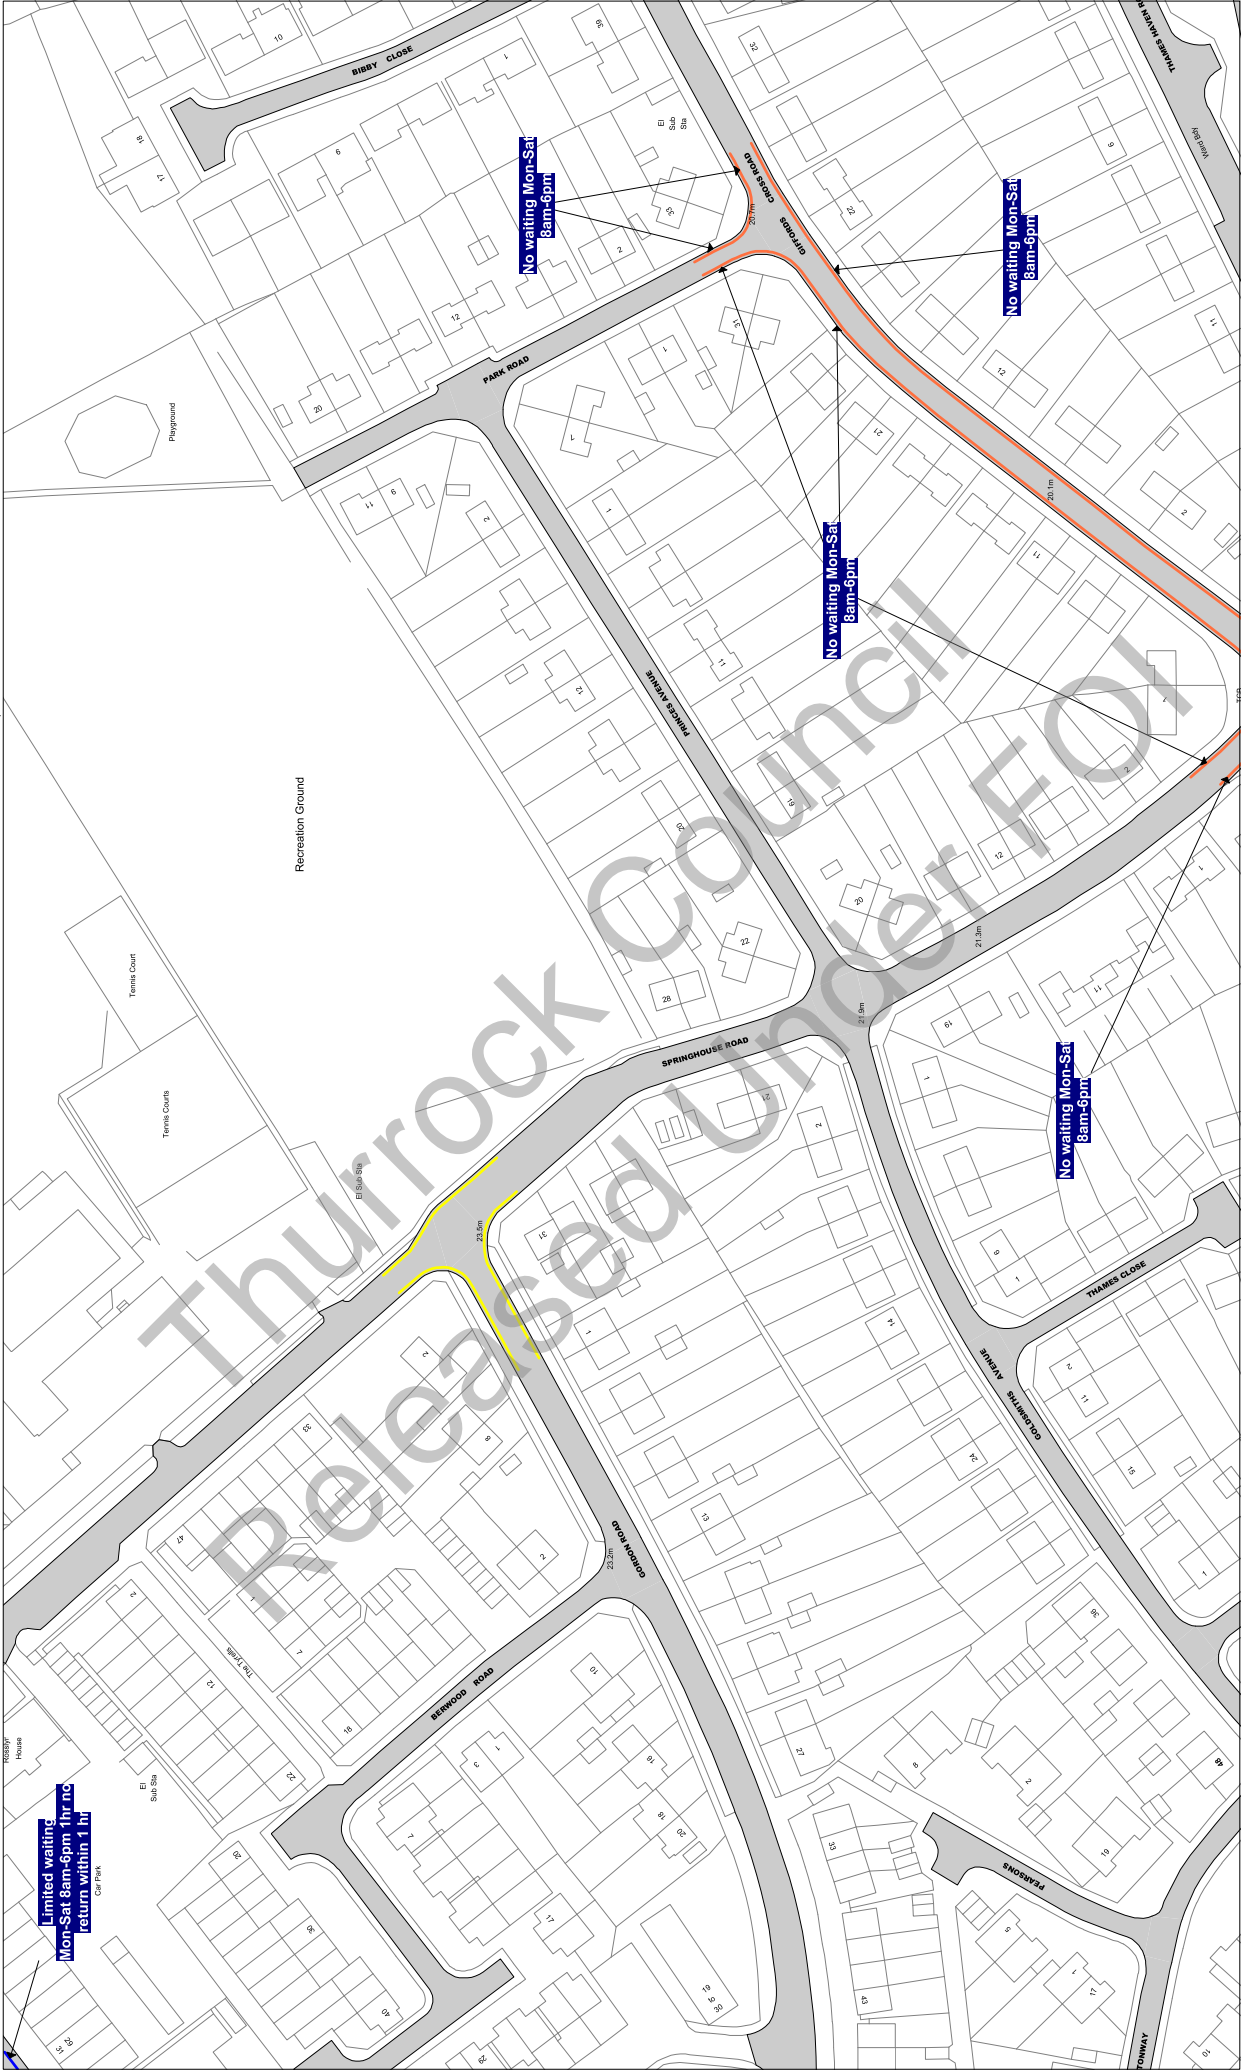

NOTE: SEE STATIC MAP SCHEDULE LEGEND FOR RESTRICTIONS DISPLAYED

Civic Offices, New Road
Grays, Essex, RM17 6SL

Tile Ref: T36

Status: CONFIRMED

Sheet Revision Number: 0

Sheet Active From: 14/07/2017

Scale: 1 : 1250 @ A3