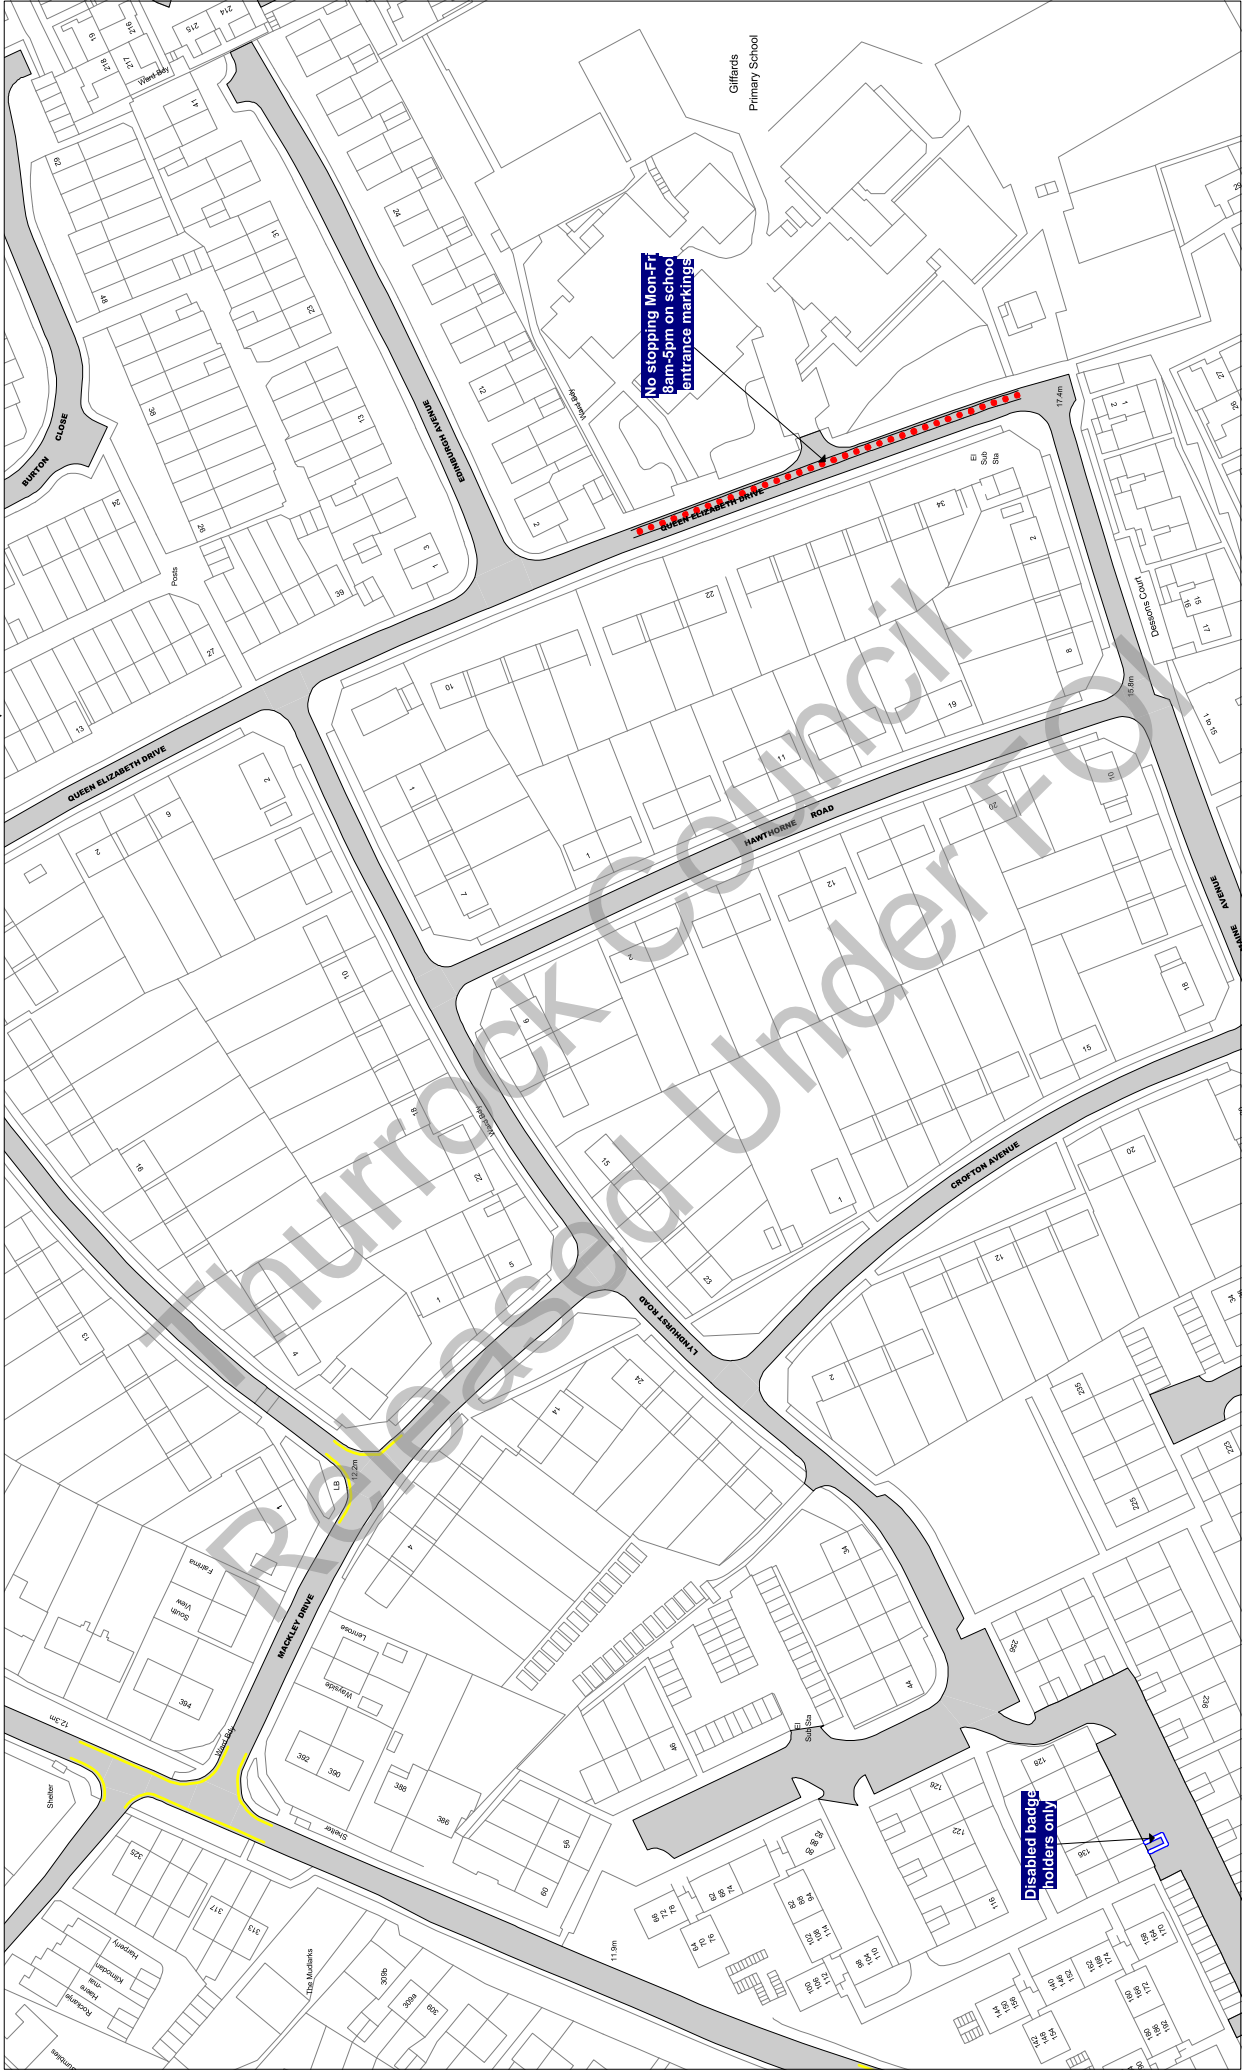

Tile Ref: R35

Status: CONFIRMED

Sheet Revision Number: 0

Sheet Active From: 14/07/2017

Scale: 1 : 1250 @ A3

Order Title: The Borough of Thurrock (Stopping, Waiting, Loading and On-street Parking) Order 2017

This map is reproduced from Ordnance Survey material with the permission of Ordnance Survey on behalf of the Controller of Her Majesty's Stationary Office © Crown Copyright and may lead to prosecution or civil proceedings. Thurrock Council Licence No: 100025457 2017

NOTE: SEE STATIC MAP SCHEDULE LEGEND FOR RESTRICTIONS DISPLAYED

thurrock.gov.uk
Civic Offices, New Road
Grays, Essex, RM17 6SL