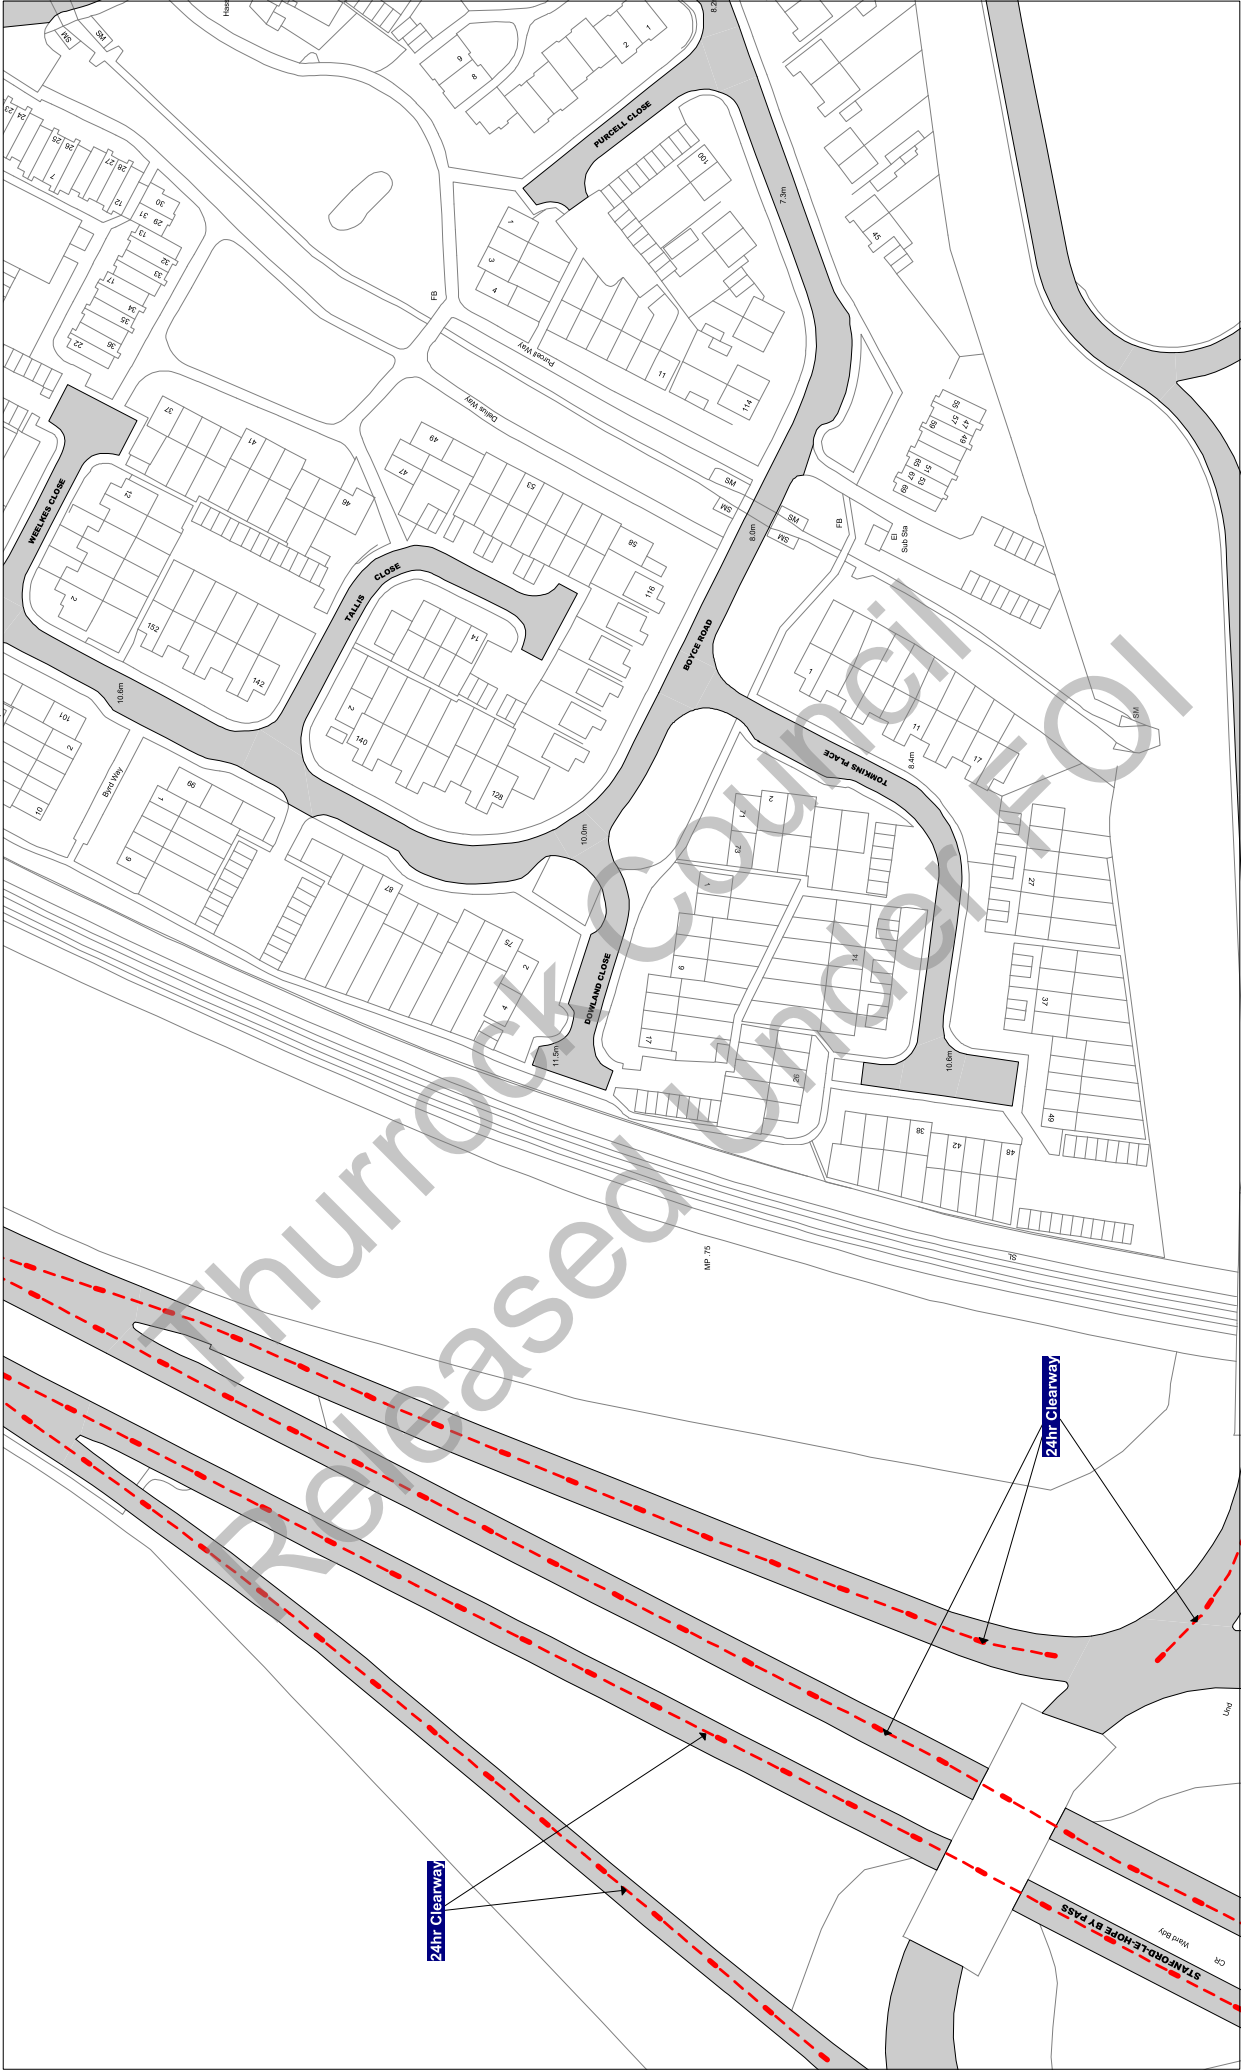

Tile Ref: U32

Status: CONFIRMED

Sheet Revision Number: 0

Sheet Active From: 14/07/2017

Scale: 1 : 1250 @ A3

Order Title: The Borough of Thurrock (Stopping, Waiting, Loading and On-street Parking) Order 2017

This map is reproduced from Ordnance Survey material with the permission of Ordnance Survey on behalf of the Controller of Her Majesty's Stationery Office © Crown Copyright and may lead to prosecution or civil proceedings.
Thurrock Council
Licence No: 100025457 2017

NOTE: SEE STATIC MAP SCHEDULE LEGEND FOR RESTRICTIONS DISPLAYED

Civic Offices, New Road
Grays, Essex, RM17 6SL