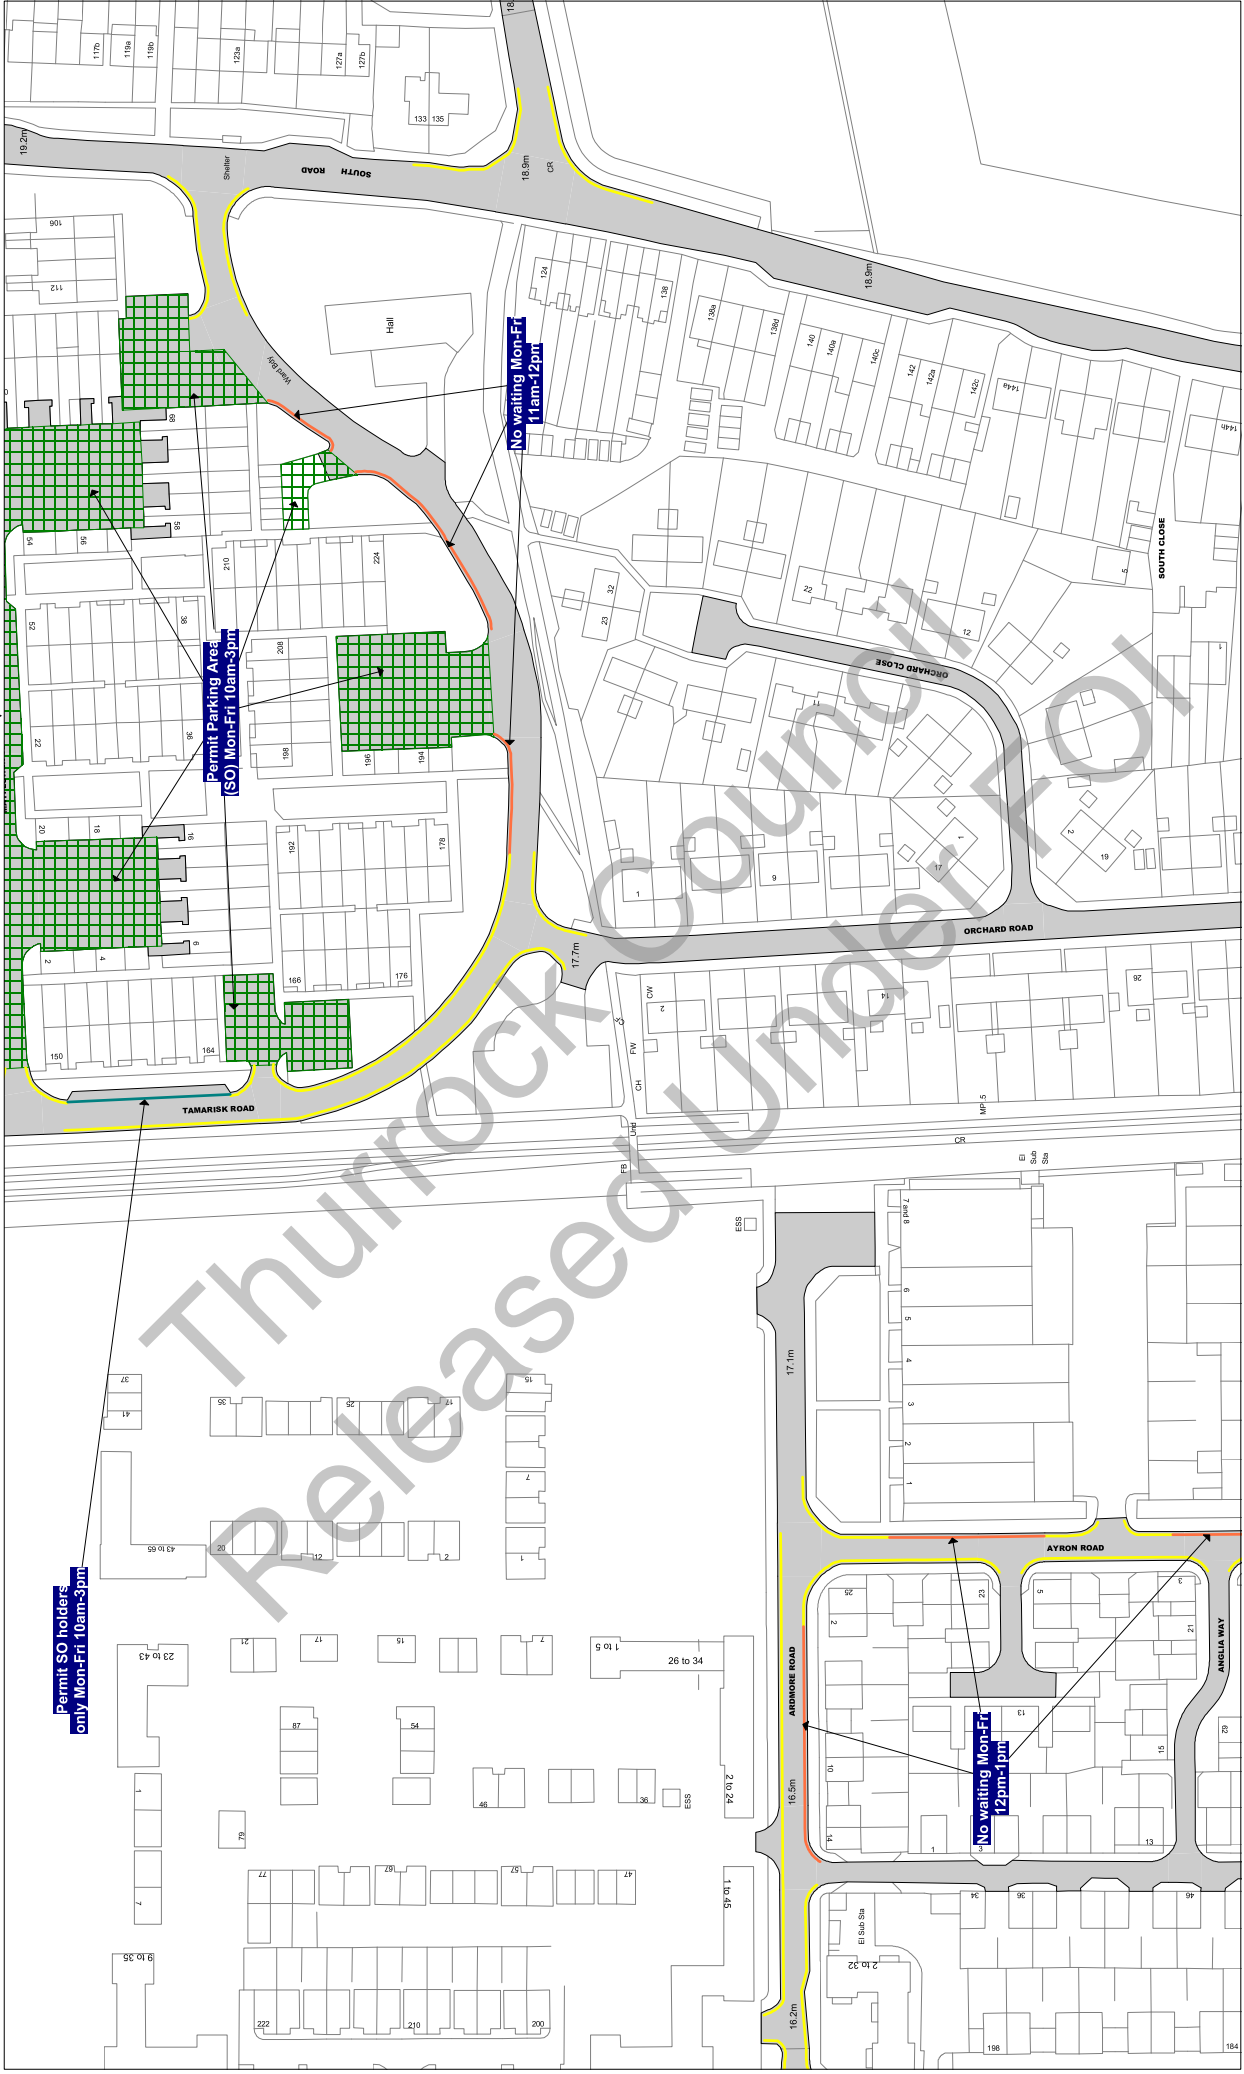

Tile Ref: X13

Status: CONFIRMED

Sheet Revision Number: 0

Sheet Active From: 14/07/2017

Scale: 1 : 1250 @ A3

Order Title: The Borough of Thurrock (Stopping, Waiting, Loading and On-street Parking) Order 2017

This map is reproduced from Ordnance Survey material with the permission of Ordnance Survey on behalf of the Controller of Her Majesty's Stationary Office © Crown Copyright and may lead to prosecution or civil proceedings.
Thurrock Council
Licence No: 100025457 2017

NOTE: SEE STATIC MAP SCHEDULE LEGEND FOR RESTRICTIONS DISPLAYED

Civic Offices, New Road
Grays, Essex, RM17 6SL