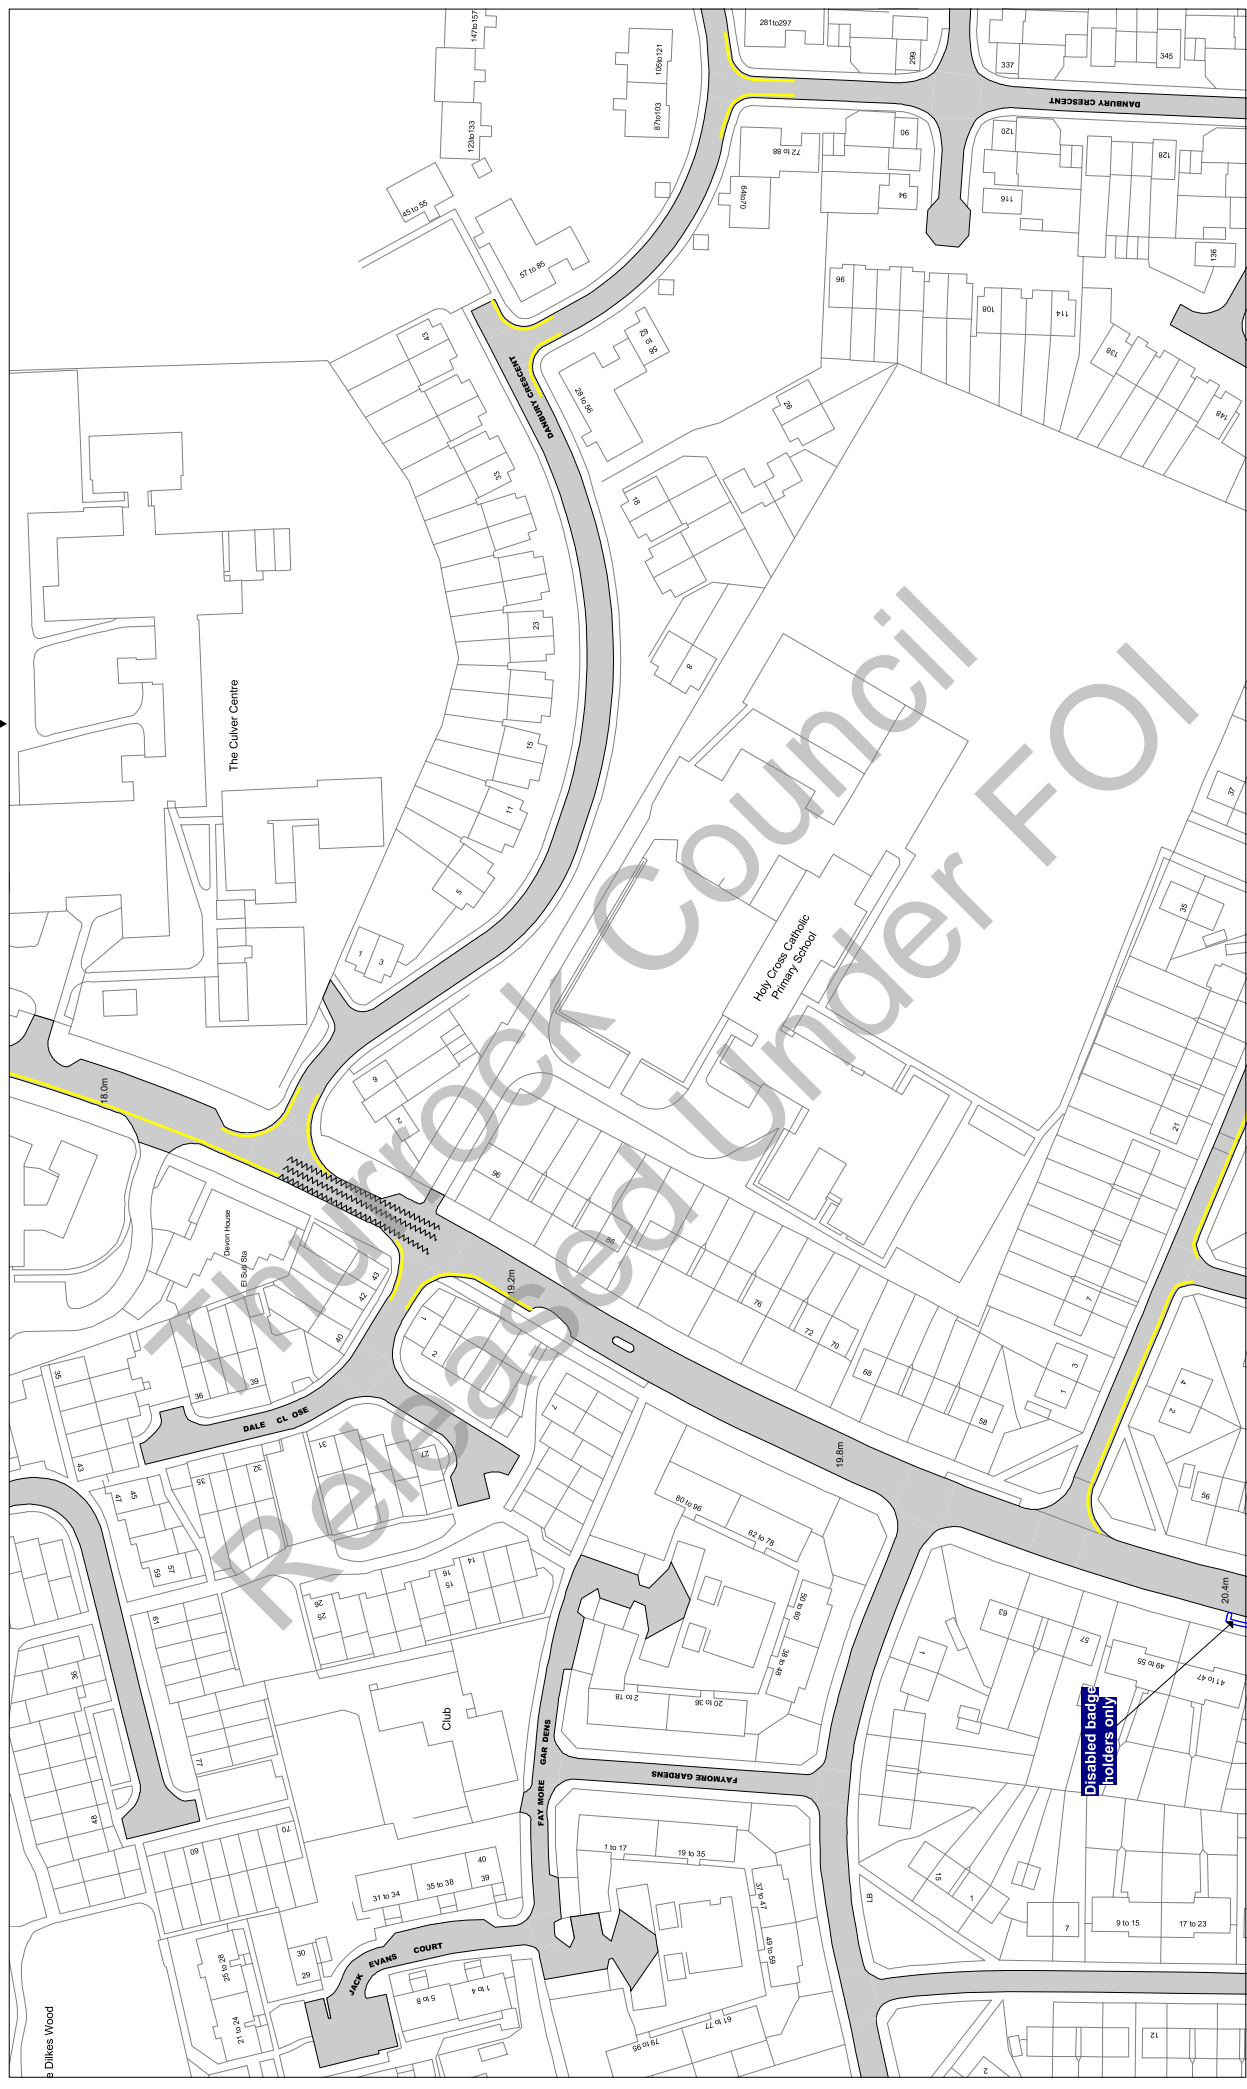

Tile Ref: AB12

Status: CONFIRMED

Sheet Revision Number: 0

Sheet Active From: 14/07/2017

Scale: 1 : 1250 @ A3

Order Title: The Borough of Thurrock (Stopping, Waiting, Loading and On-street Parking) Order 2017

NOTE: SEE STATIC MAP SCHEDULE LEGEND FOR RESTRICTIONS DISPLAYED

Civic Offices, New Road Grays, Essex, RM17 6SL