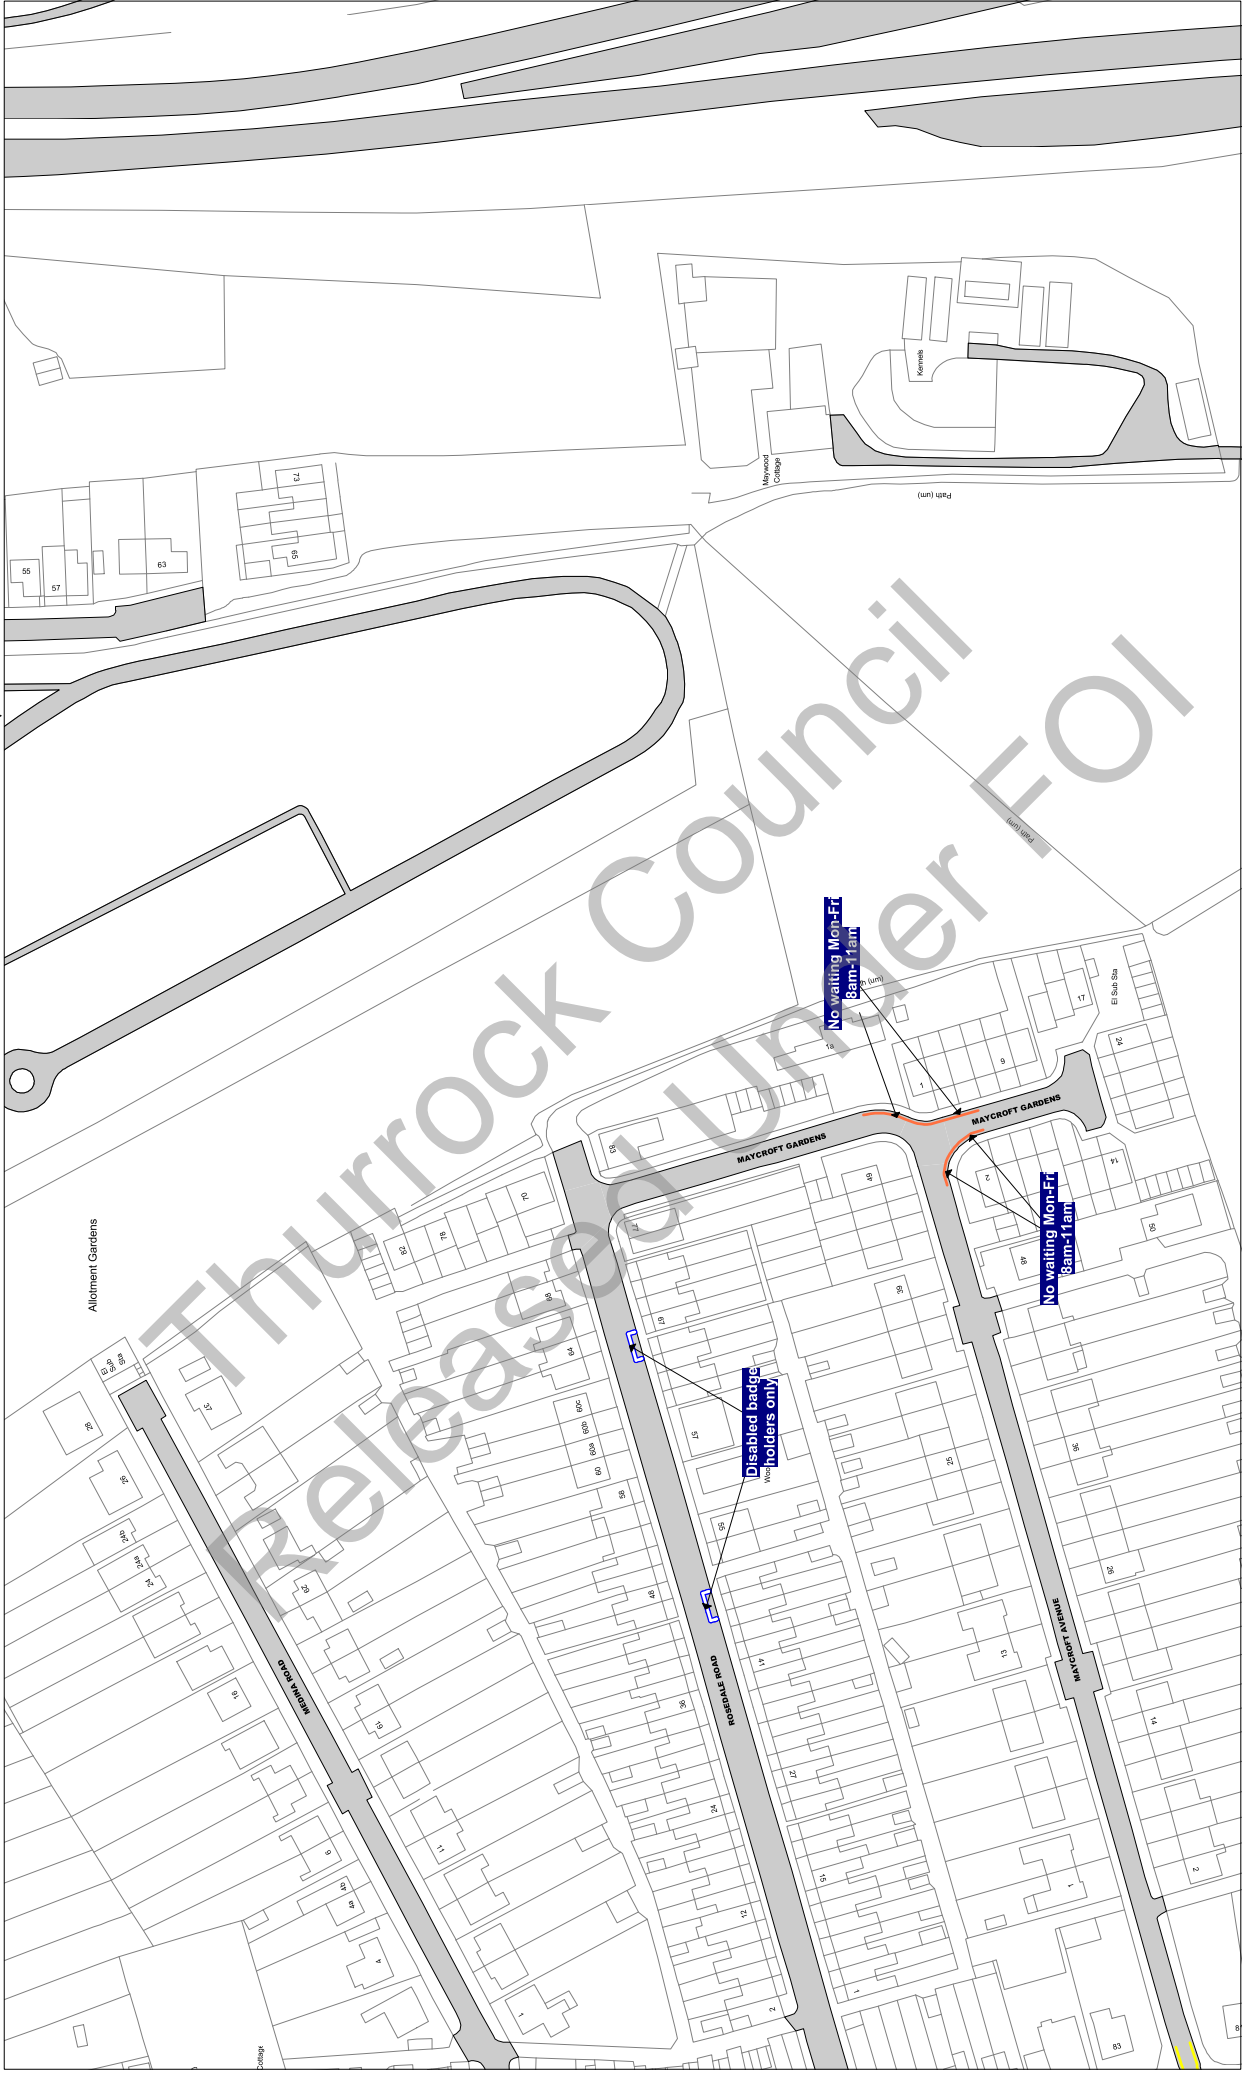

NOTE: SEE STATIC MAP SCHEDULE LEGEND FOR RESTRICTIONS DISPLAYED

Civic Offices, New Road Grays, Essex, RM17 6SL

Tile Ref: AK21

Status: CONFIRMED

Sheet Revision Number: 0

Sheet Active From: 14/07/2017

Scale: 1 : 1250 @ A3