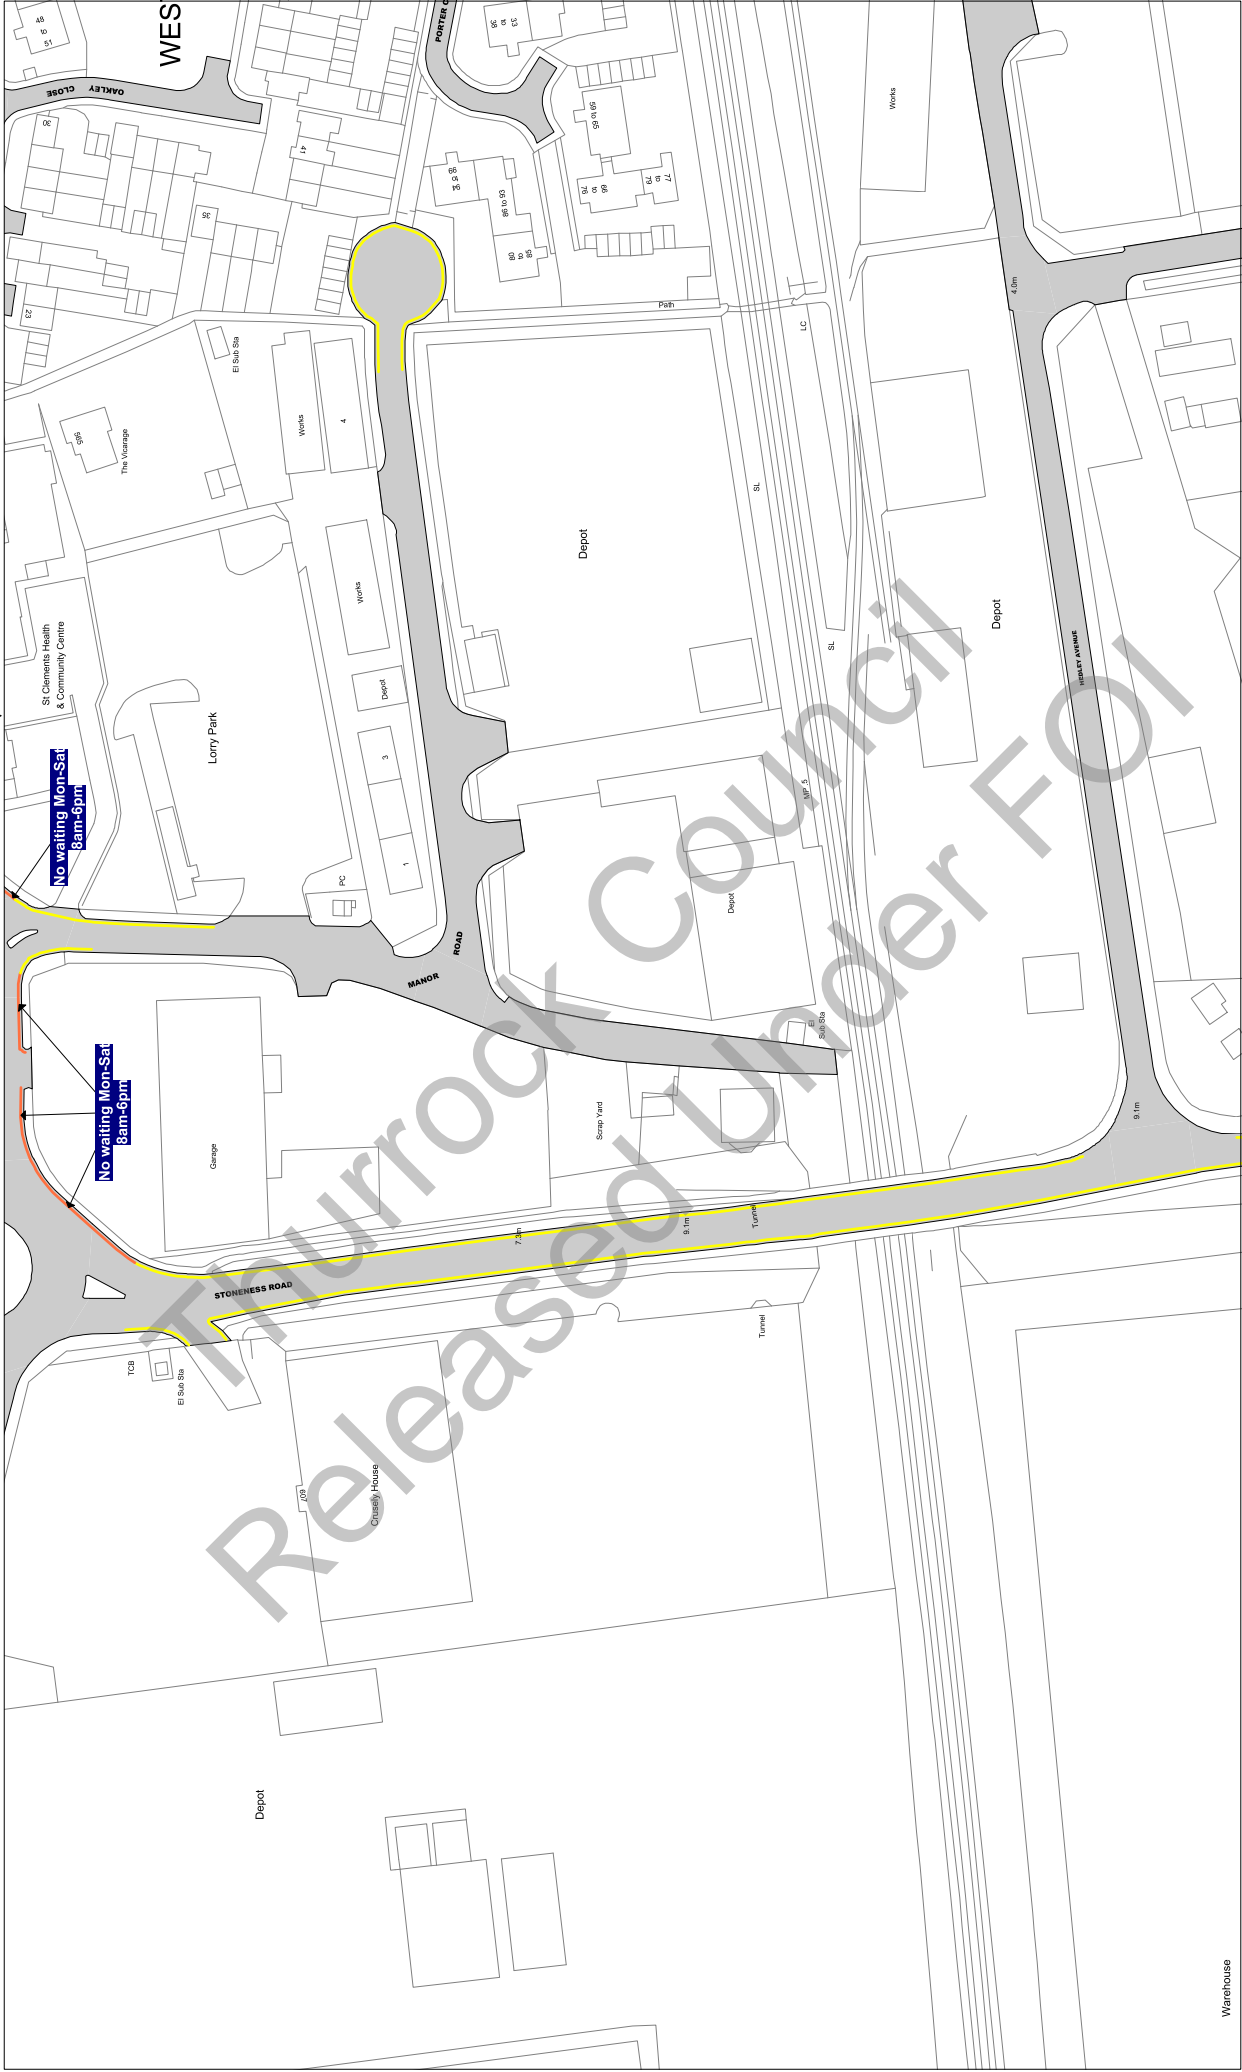

NOTE: SEE STATIC MAP SCHEDULE LEGEND FOR RESTRICTIONS DISPLAYED

Civic Offices, New Road
Grays, Essex, RM17 6SL

Tile Ref: AN13

Status: CONFIRMED

Sheet Revision Number: 0

Sheet Active From: 14/07/2017

Scale: 1 : 1250