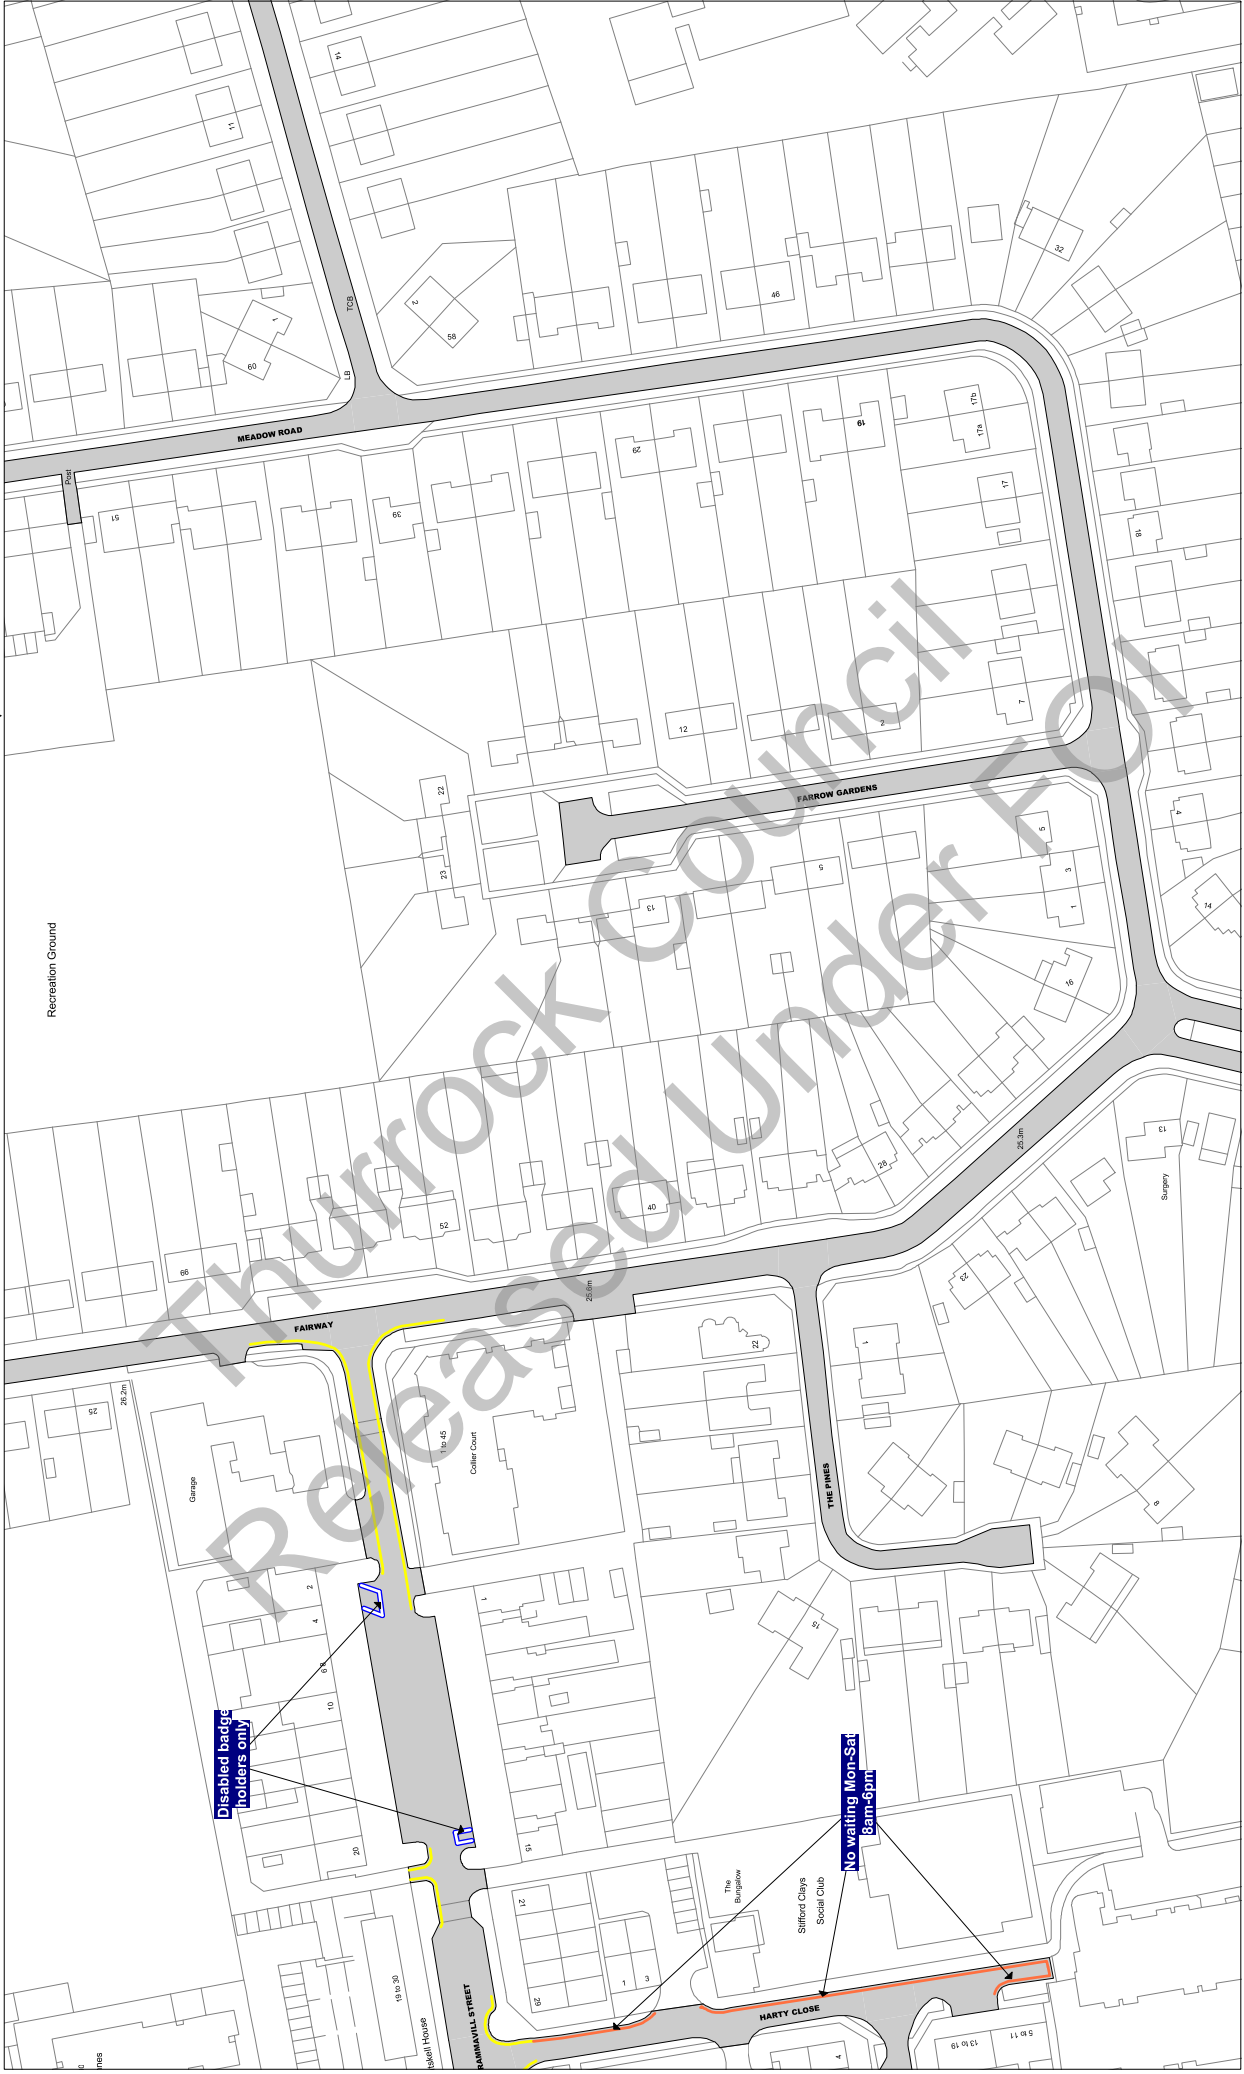

Tile Ref: AE19

Status: CONFIRMED

Sheet Revision Number: 0

Sheet Active From: 14/07/2017

Scale: 1 : 1250 @ A3

Order Title: The Borough of Thurrock (Stopping, Waiting, Loading and On-street Parking) Order 2017

NOTE: SEE STATIC MAP SCHEDULE LEGEND FOR RESTRICTIONS DISPLAYED

Civic Offices, New Road
Grays, Essex, RM17 6SL