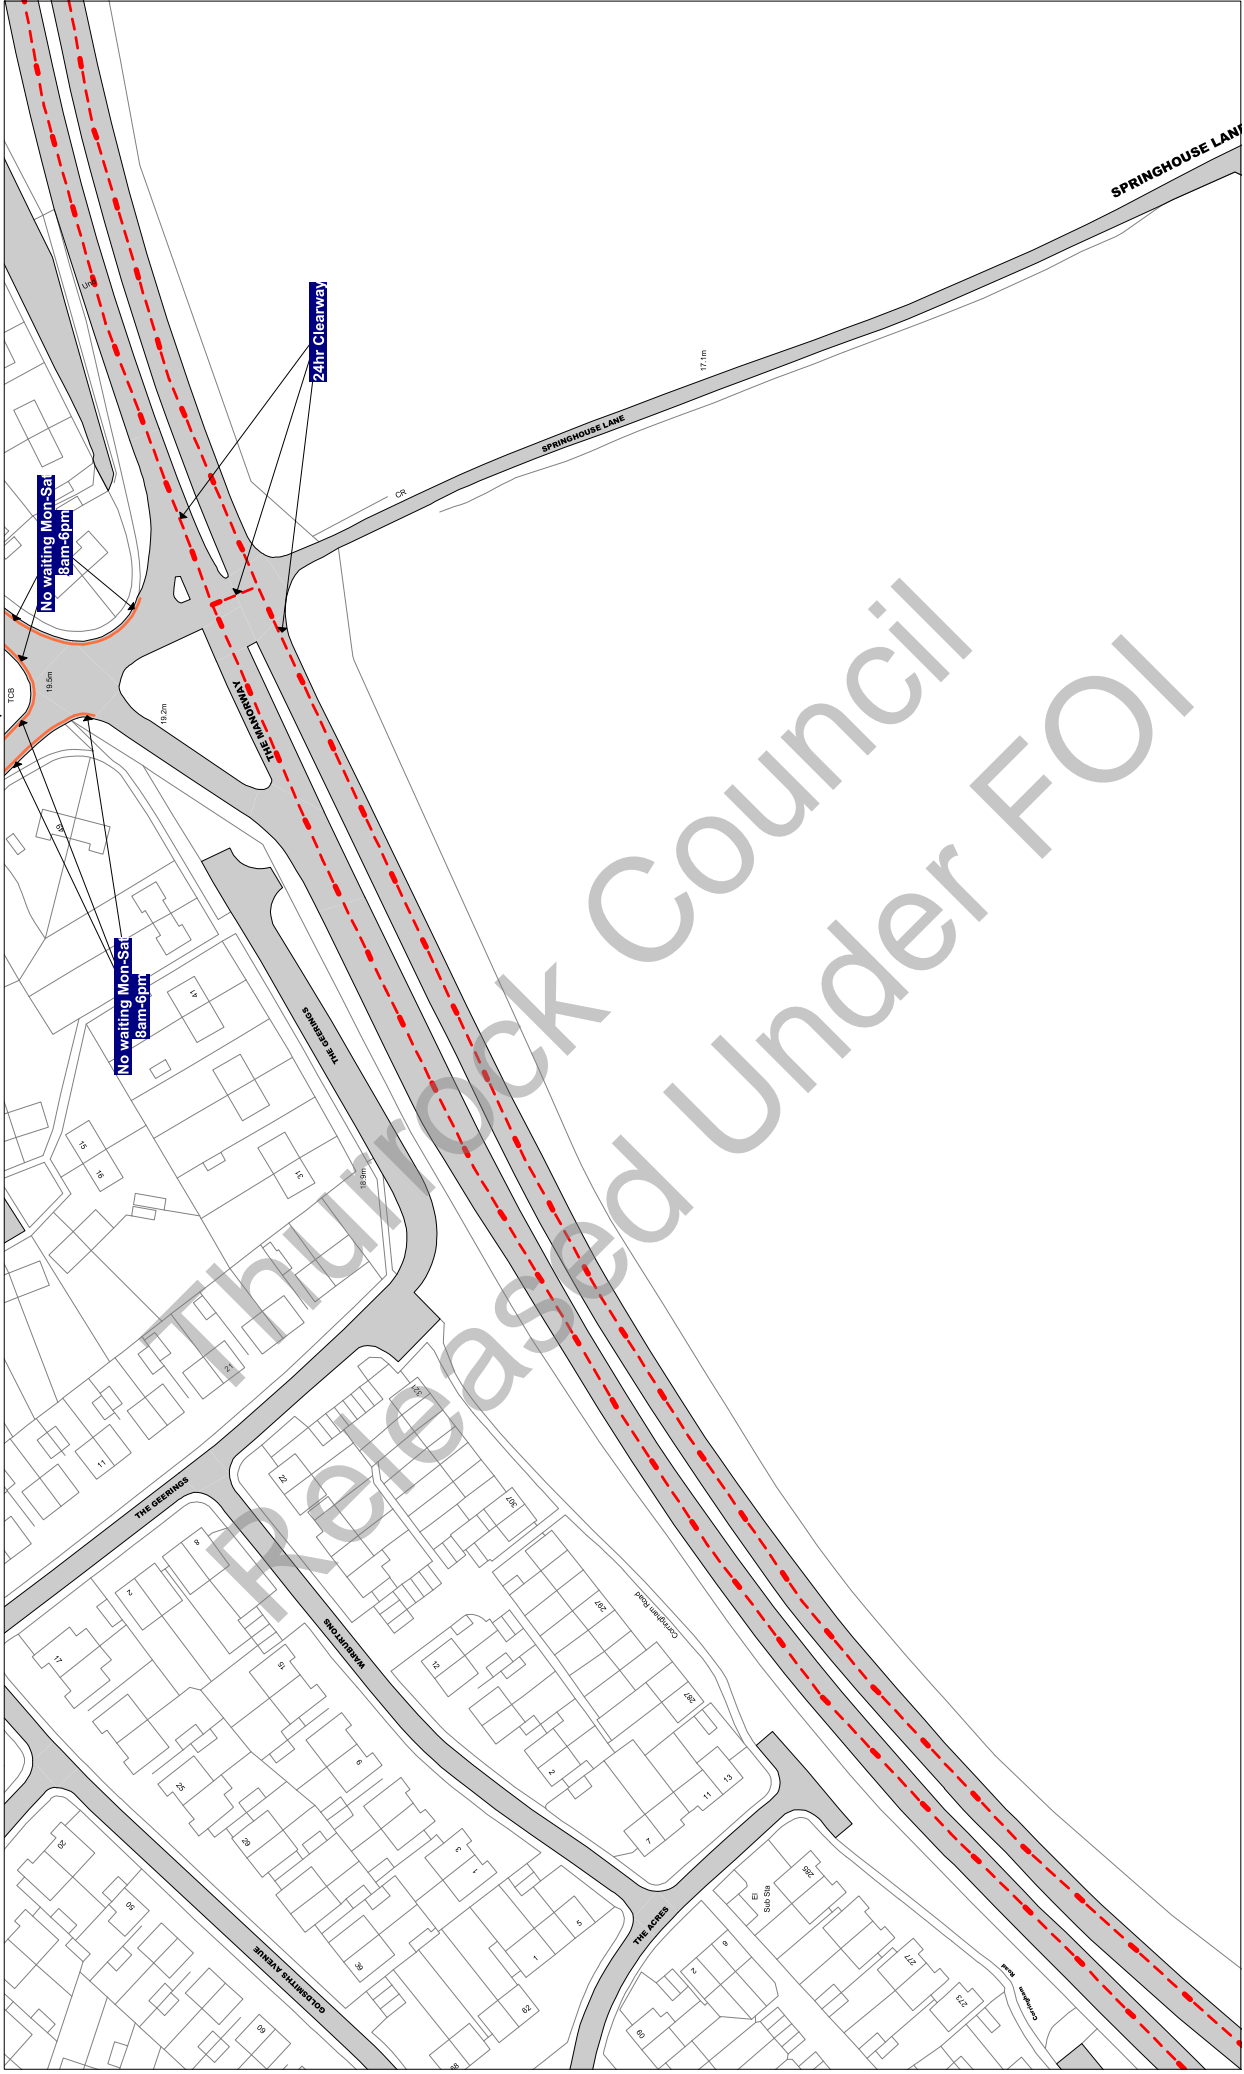

Scale: 1 : 1250 @ A3

Order Title: The Borough of Thurrock (Stopping, Waiting, Loading and On-street Parking) Order 2017

This map is reproduced from Ordnance Survey material with the permission of Ordnance Survey on behalf of the Controller of Her Majesty's Stationery Office © Crown Copyright and may lead to prosecution or civil proceedings.
 Thurrock Council
 Licence No: 100025457 2017