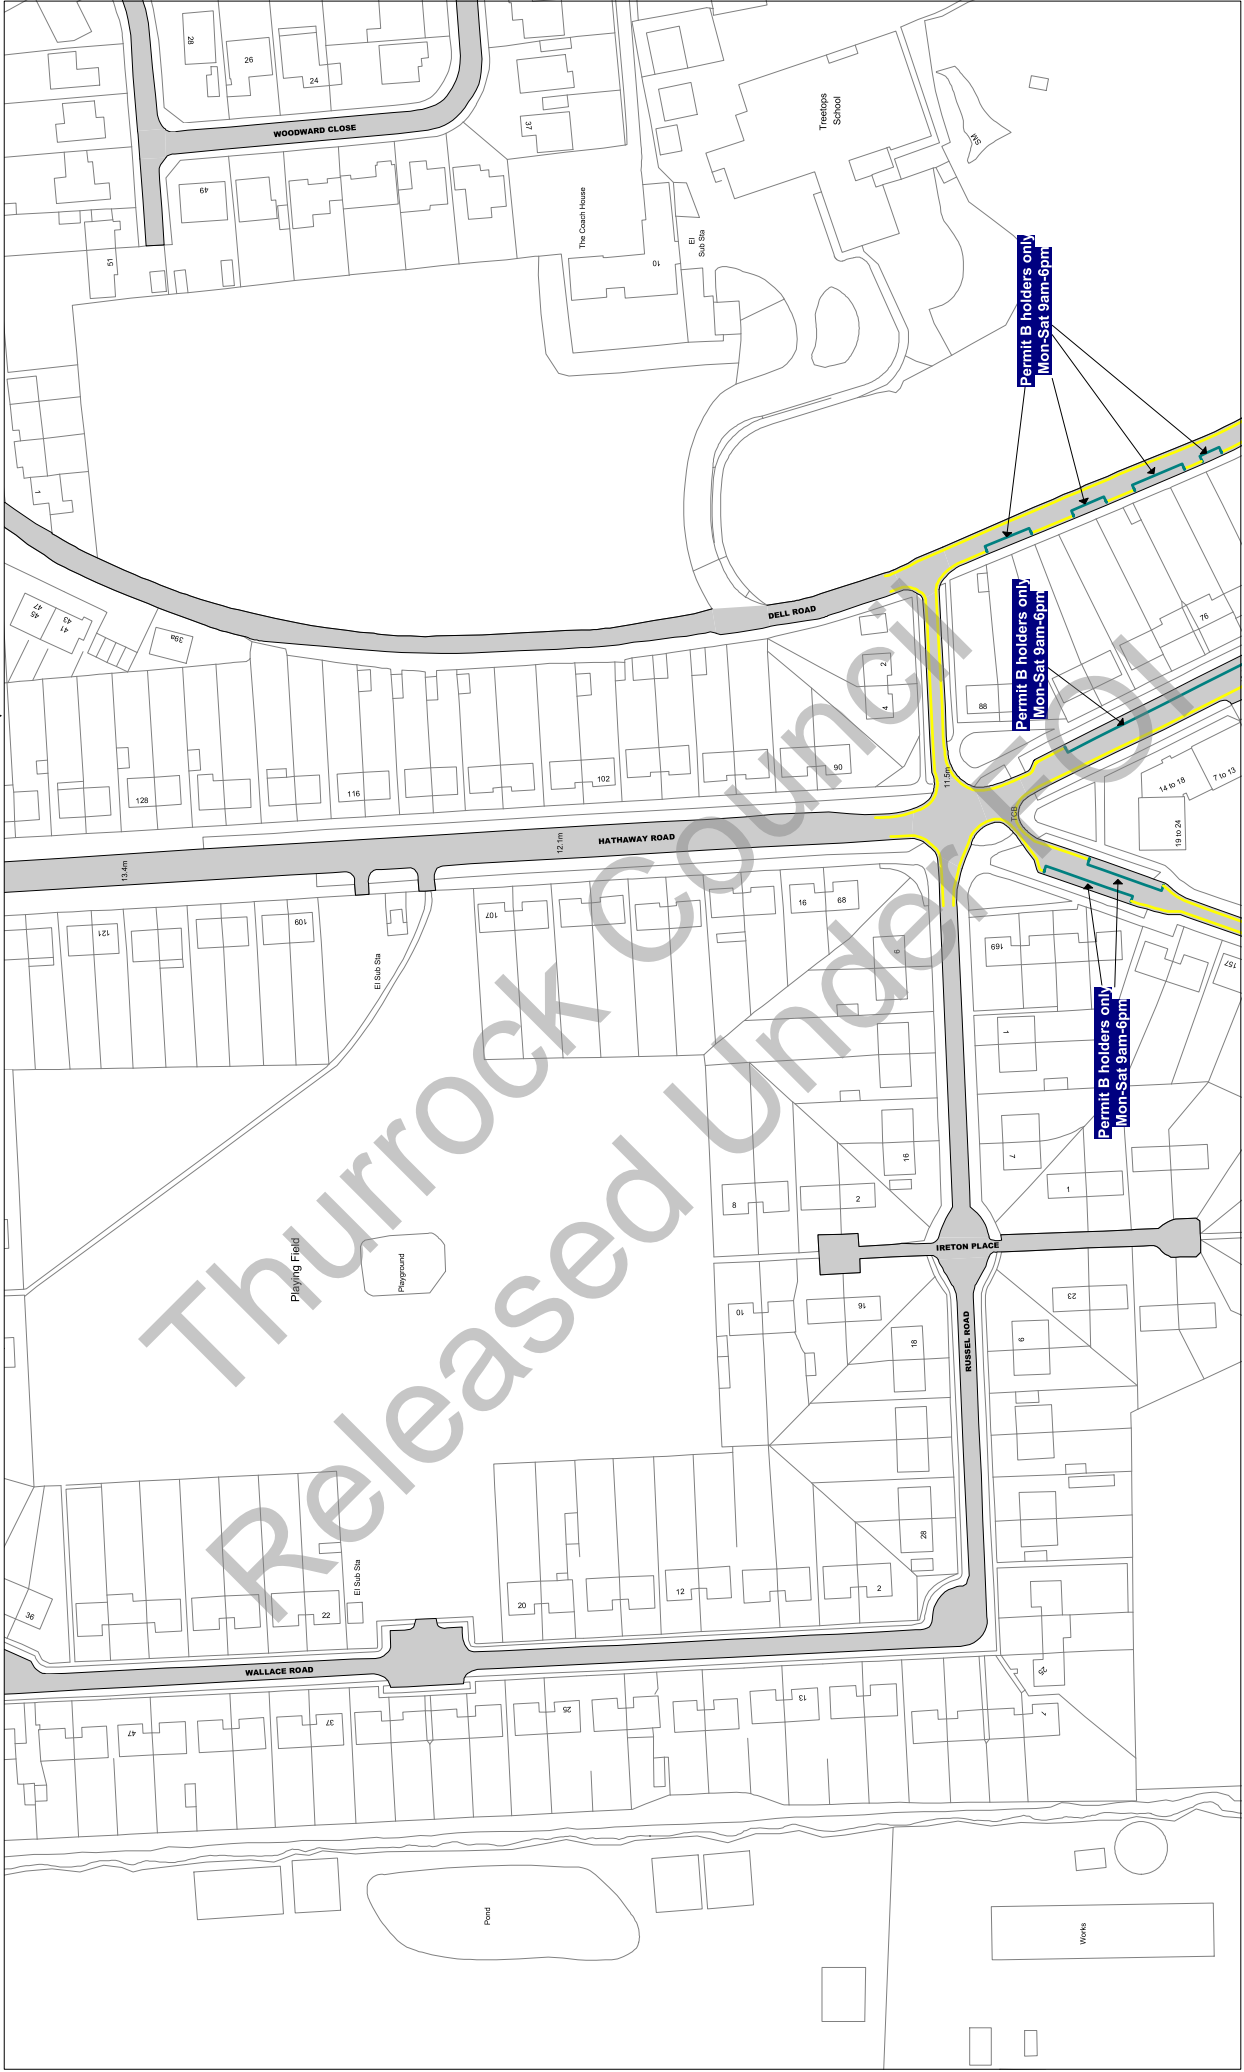

NOTE: SEE STATIC MAP SCHEDULE LEGEND FOR RESTRICTIONS DISPLAYED

Civic Offices, New Road
Grays, Essex, RM17 6SL

Tile Ref: AJ18

Status: CONFIRMED

Sheet Revision Number: 0

Sheet Active From: 14/07/2017

Scale: 1 : 1250 @ A3