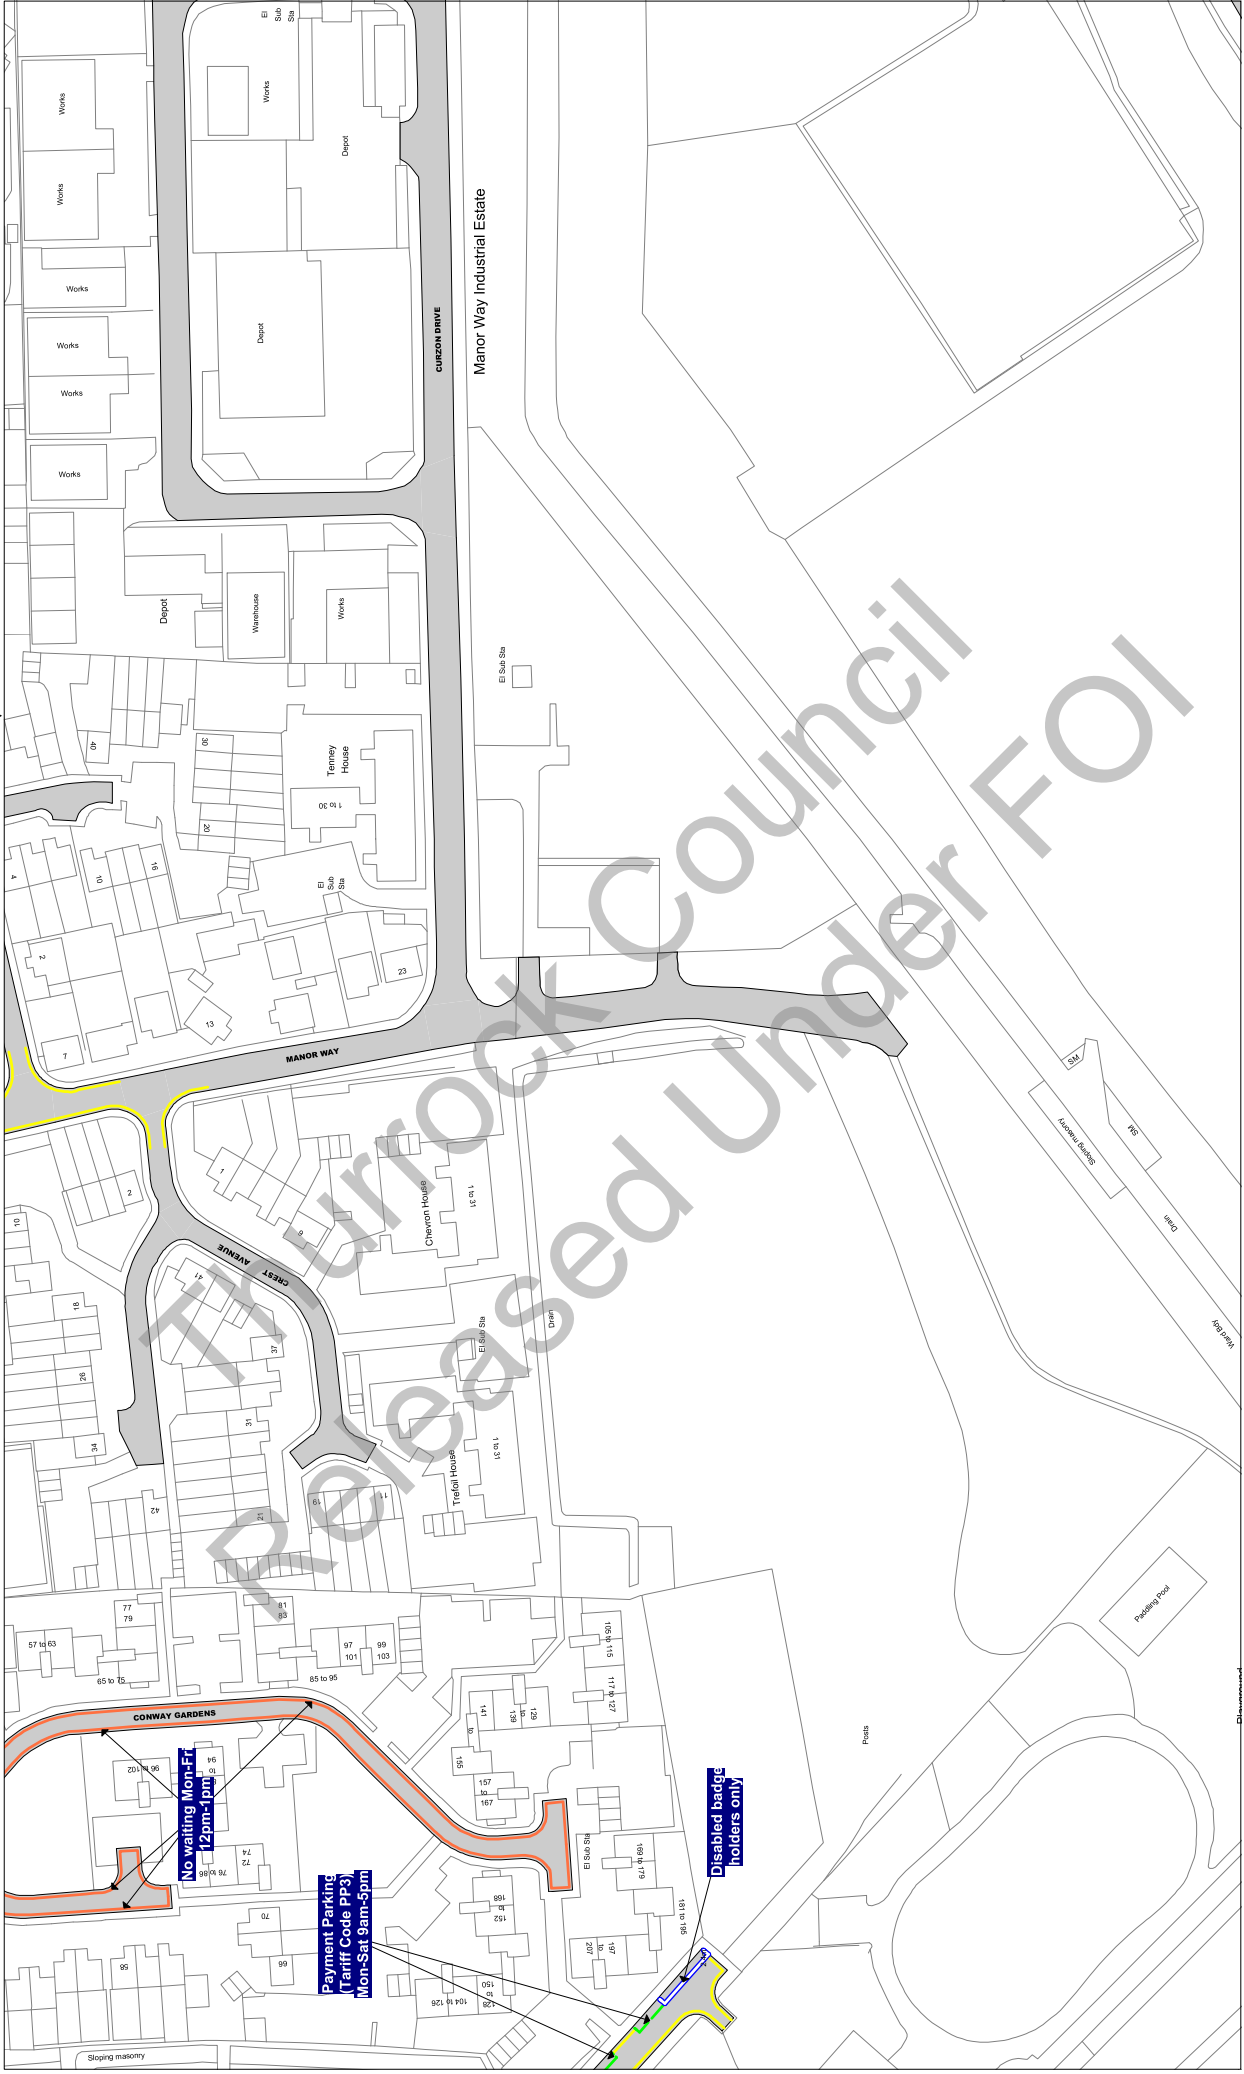

NOTE: SEE STATIC MAP SCHEDULE LEGEND FOR RESTRICTIONS DISPLAYED

Civic Offices, New Road
Grays, Essex, RM17 6SL

Tile Ref: AO19

Status: CONFIRMED

Sheet Revision Number: 0

Sheet Active From: 14/07/2017

Scale: 1 : 1250 @ A3