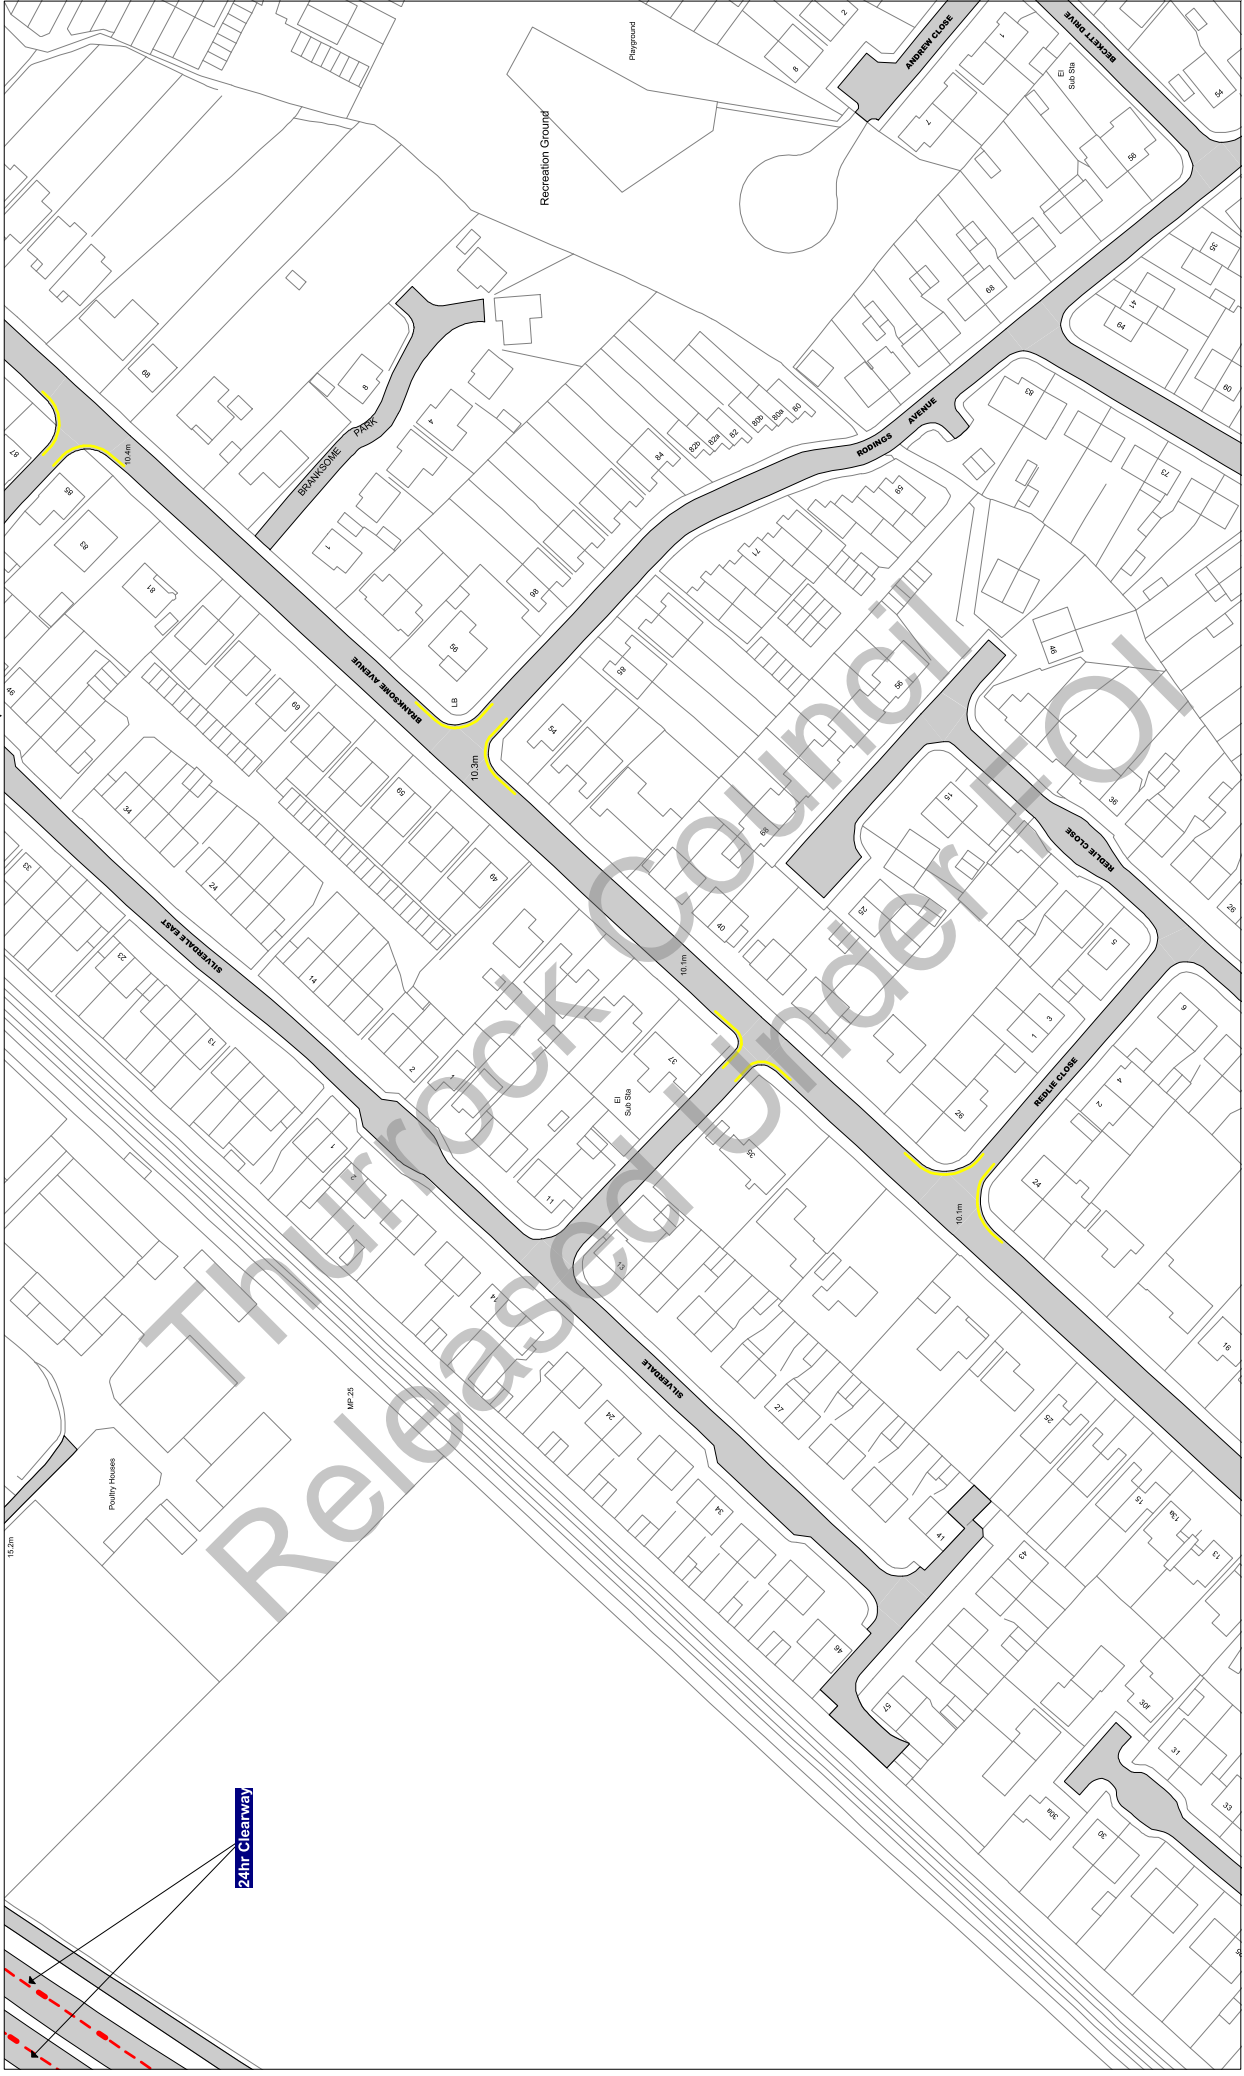

Tile Ref: S33

Status: CONFIRMED

Sheet Revision Number: 0

Sheet Active From: 14/07/2017

Scale: 1 : 1250 @ A3

Order Title: The Borough of Thurrock (Stopping, Waiting, Loading and On-street Parking) Order 2017

NOTE: SEE STATIC MAP SCHEDULE LEGEND FOR RESTRICTIONS DISPLAYED

Civic Offices, New Road
Grays, Essex, RM17 6SL