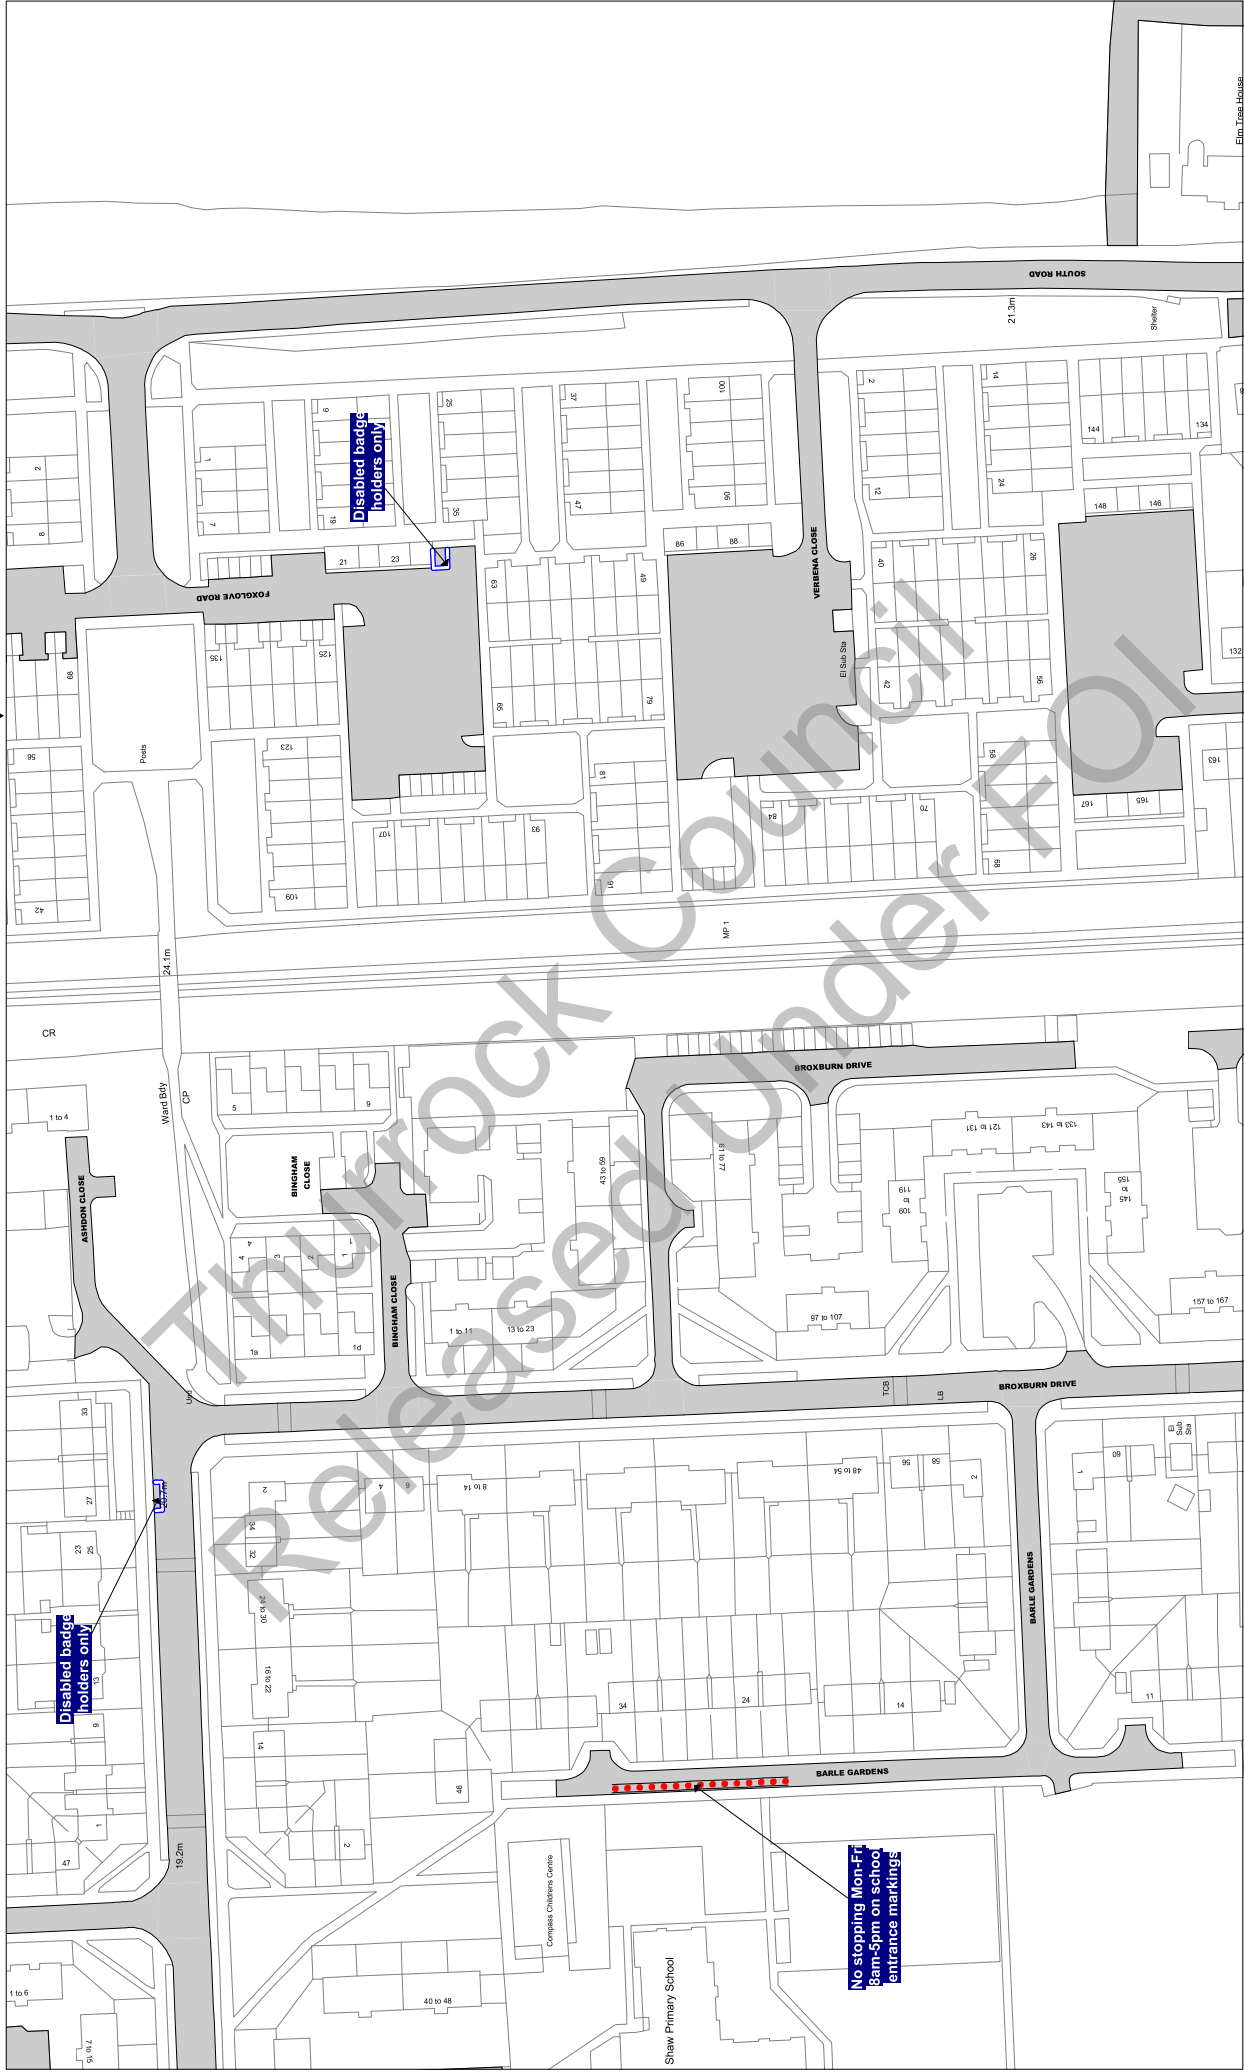

NOTE: SEE STATIC MAP SCHEDULE LEGEND FOR RESTRICTIONS DISPLAYED

Civic Offices, New Road
Grays, Essex, RM17 6SL

Tile Ref: AA13

Status: CONFIRMED

Sheet Revision Number: 0

Sheet Active From: 14/07/2017

Scale: 1 : 1250 @ A3