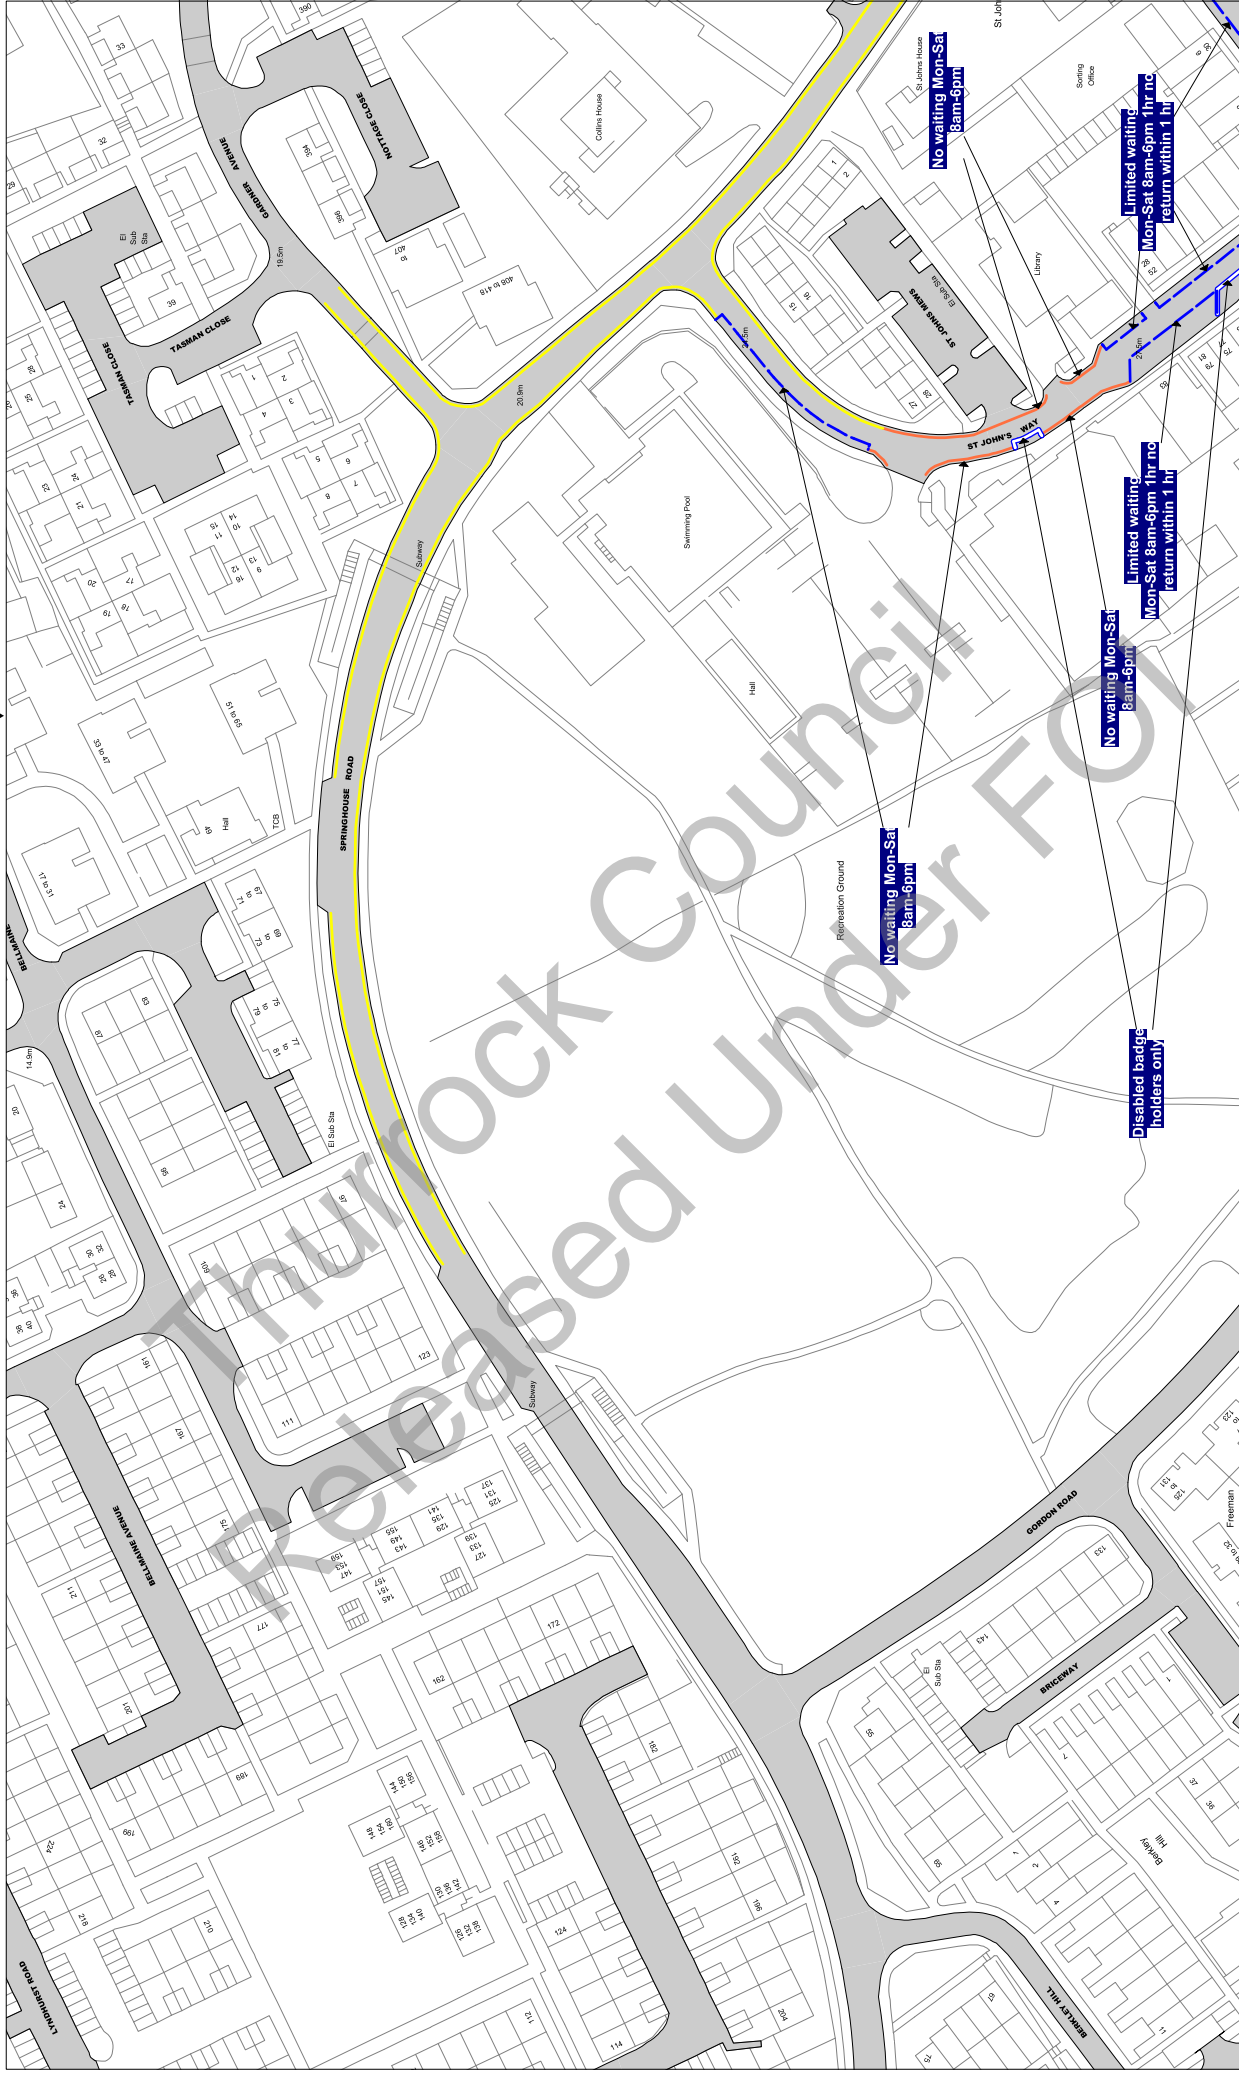

NOTE: SEE STATIC MAP SCHEDULE LEGEND FOR RESTRICTIONS DISPLAYED

Civic Offices, New Road
Grays, Essex, RM17 6SL

Tile Ref: S35

Status: CONFIRMED

Sheet Revision Number: 0

Sheet Active From: 14/07/2017

Scale: 1 : 1250 @ A3