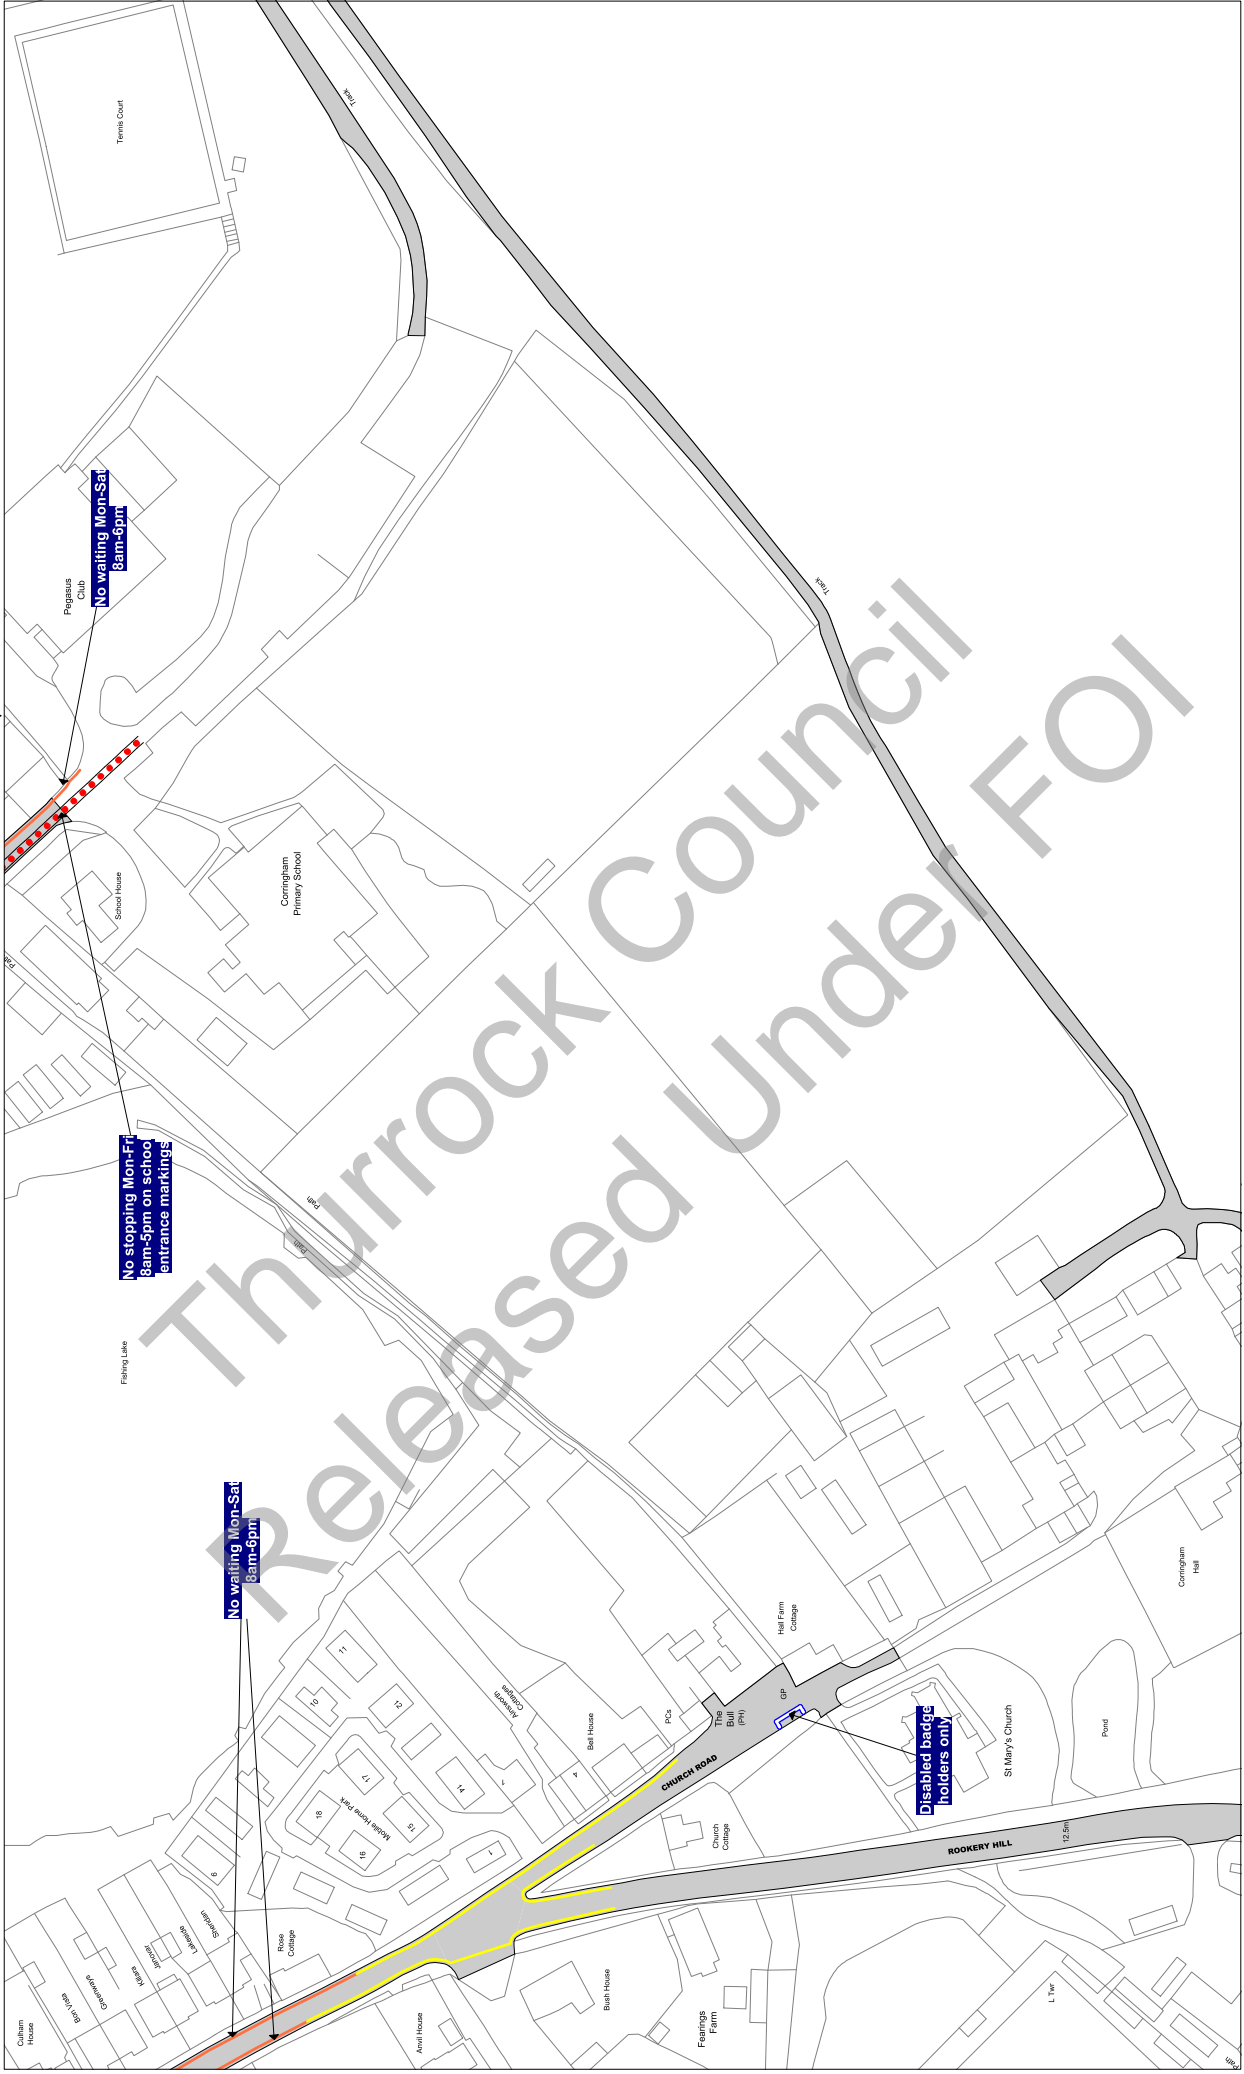

Tile Ref: T38

Status: CONFIRMED

Sheet Revision Number: 0

Sheet Active From: 14/07/2017

Scale: 1 : 1250 @ A3

Order Title: The Borough of Thurrock (Stopping, Waiting, Loading and On-street Parking) Order 2017

NOTE: SEE STATIC MAP SCHEDULE LEGEND FOR RESTRICTIONS DISPLAYED

Civic Offices, New Road Grays, Essex, RM17 6SL