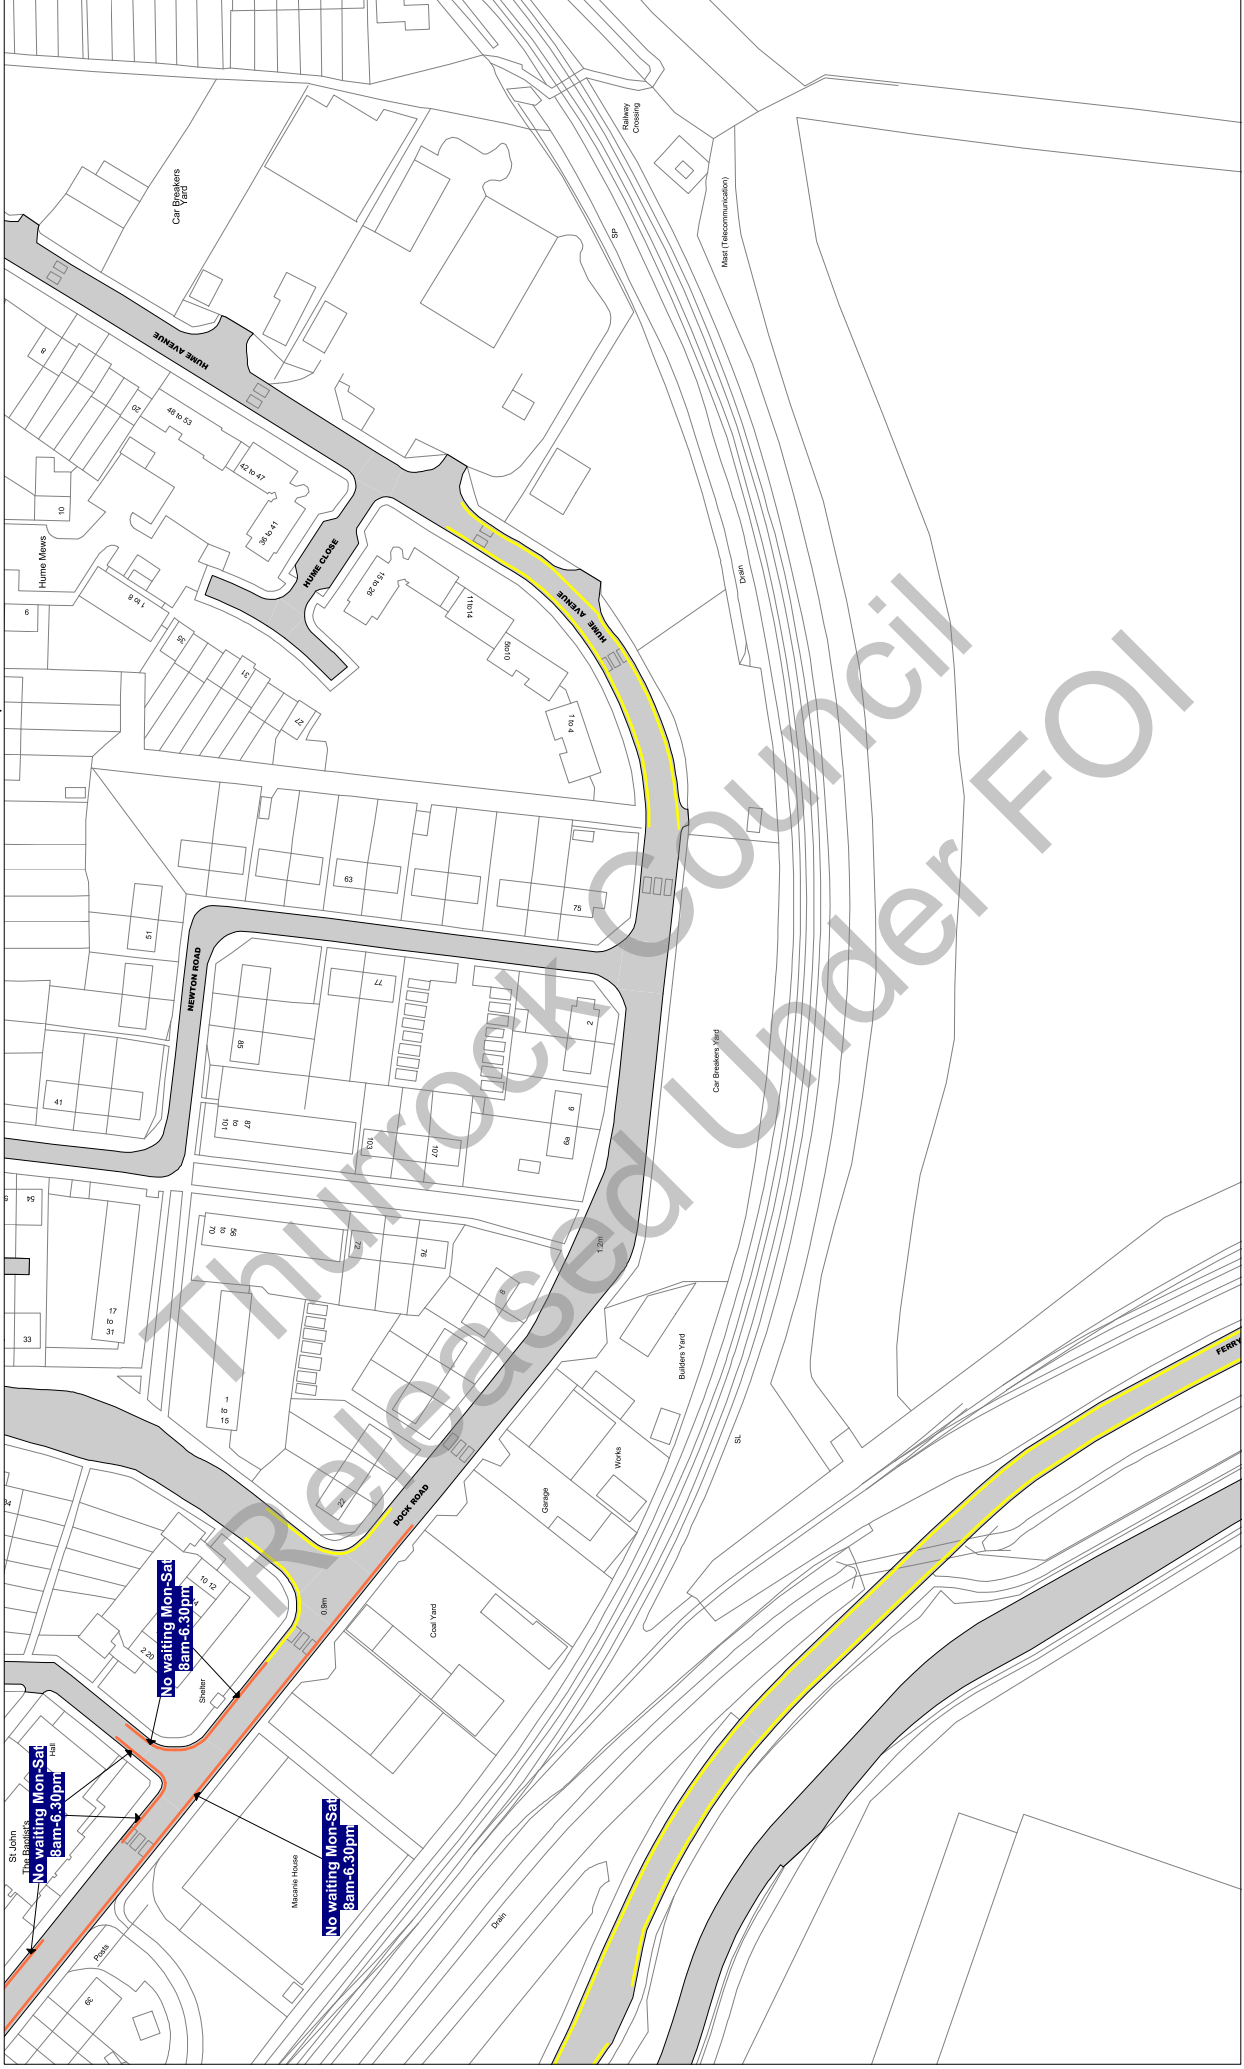

AS24
AT23
AU24

Scale: 1 : 1250

@ A3

Order Title: The Borough of Thurrock
(Stopping, Waiting, Loading and On-street Parking) Order 2017

This map is reproduced from Ordnance Survey material with the permission of Ordnance Survey on behalf of the Controller of Her Majesty's Stationery Office © Crown Copyright and may lead to prosecution or civil proceedings.
Thurrock Council
Licence No: 100025457 2017