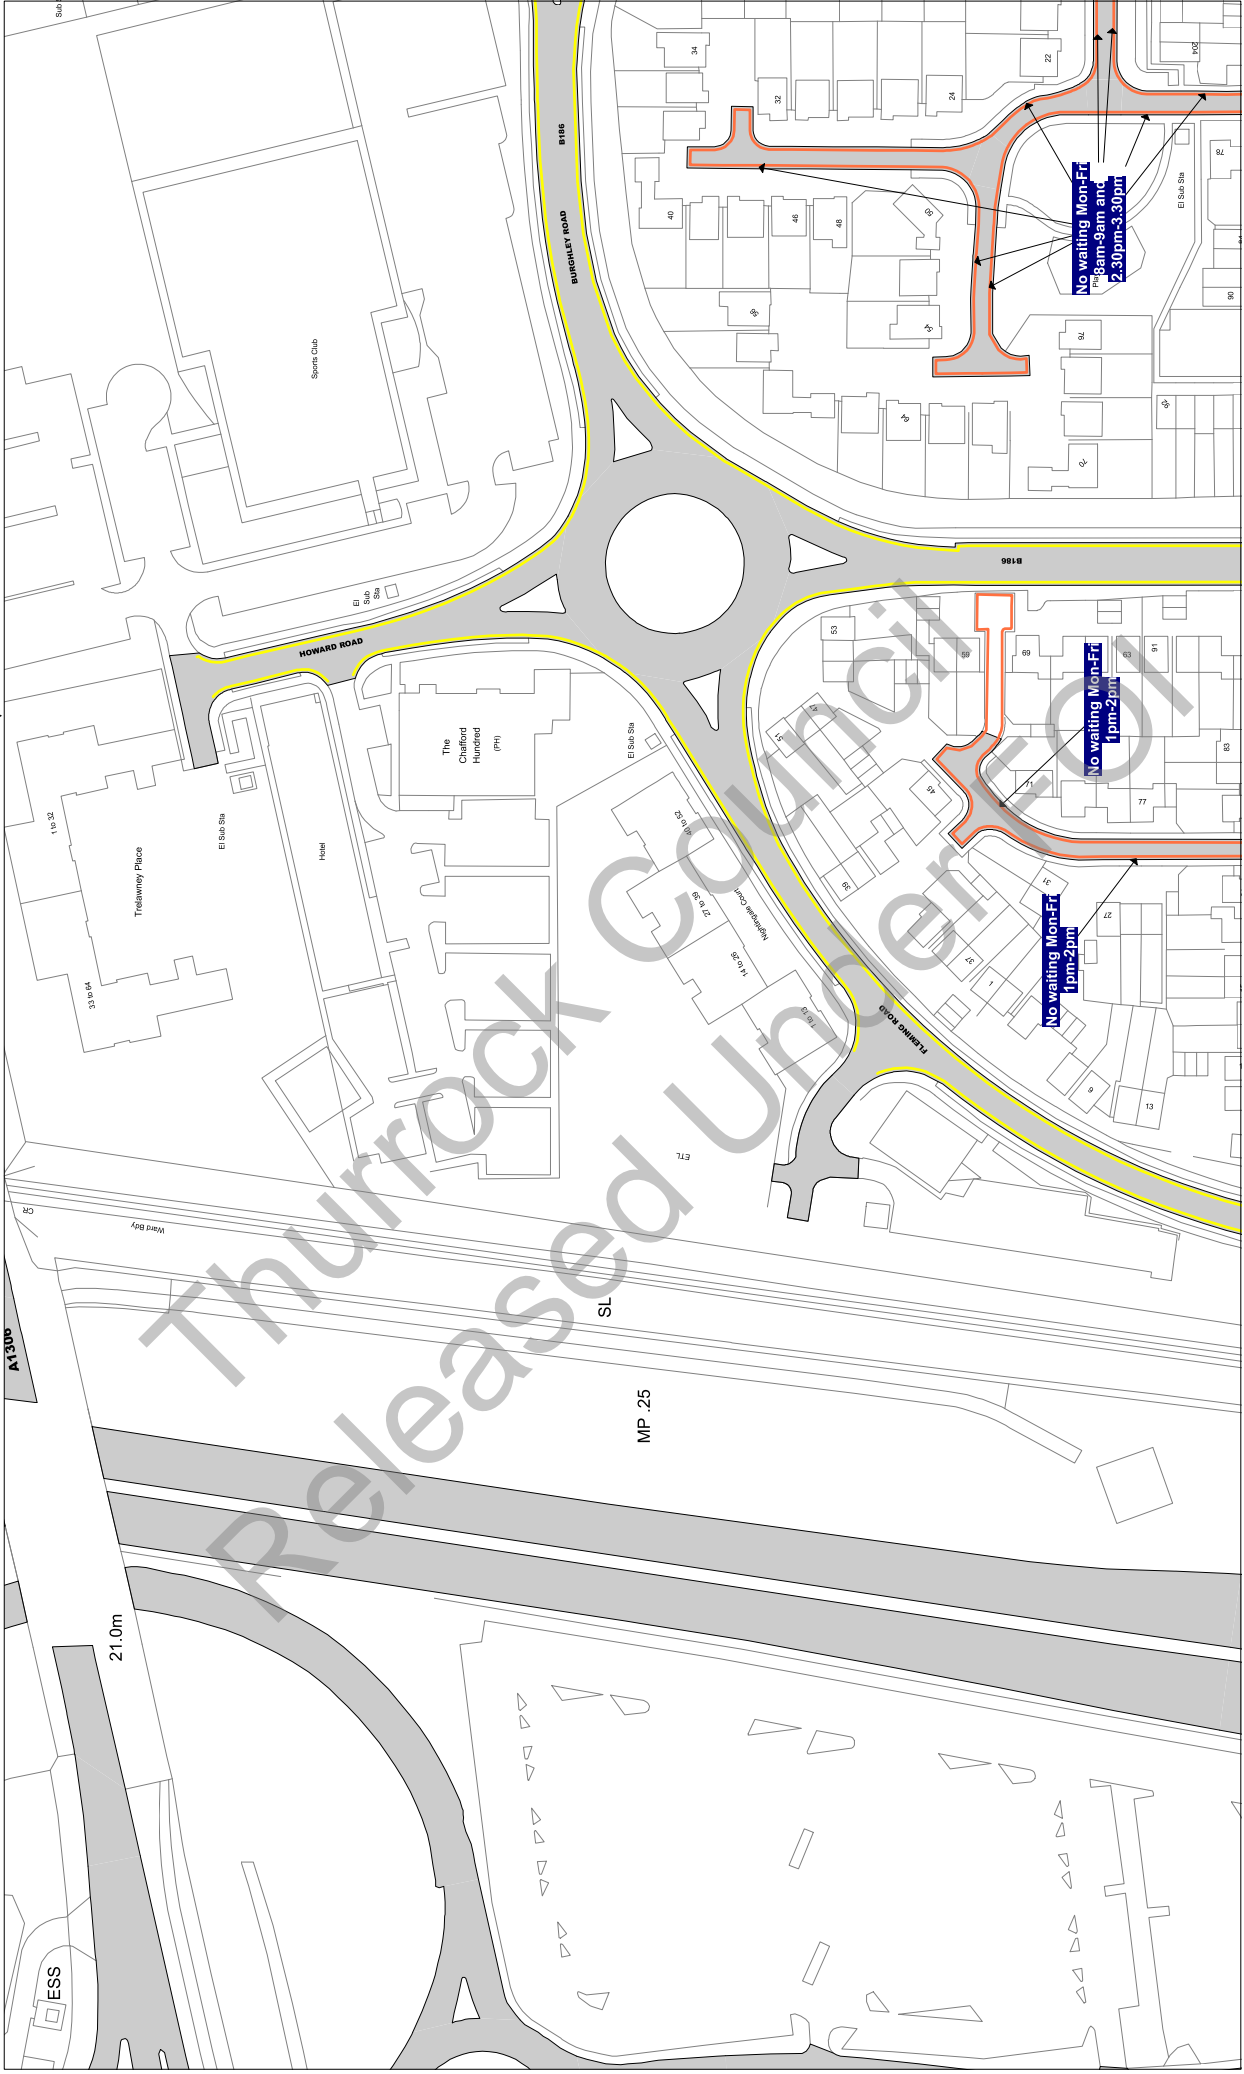

NOTE: SEE STATIC MAP SCHEDULE LEGEND FOR RESTRICTIONS DISPLAYED

Civic Offices, New Road
Grays, Essex, RM17 6SL

Tile Ref: AH13

Status: CONFIRMED

Sheet Revision Number: 0

Sheet Active From: 14/07/2017

Scale: 1 : 1250 @ A3