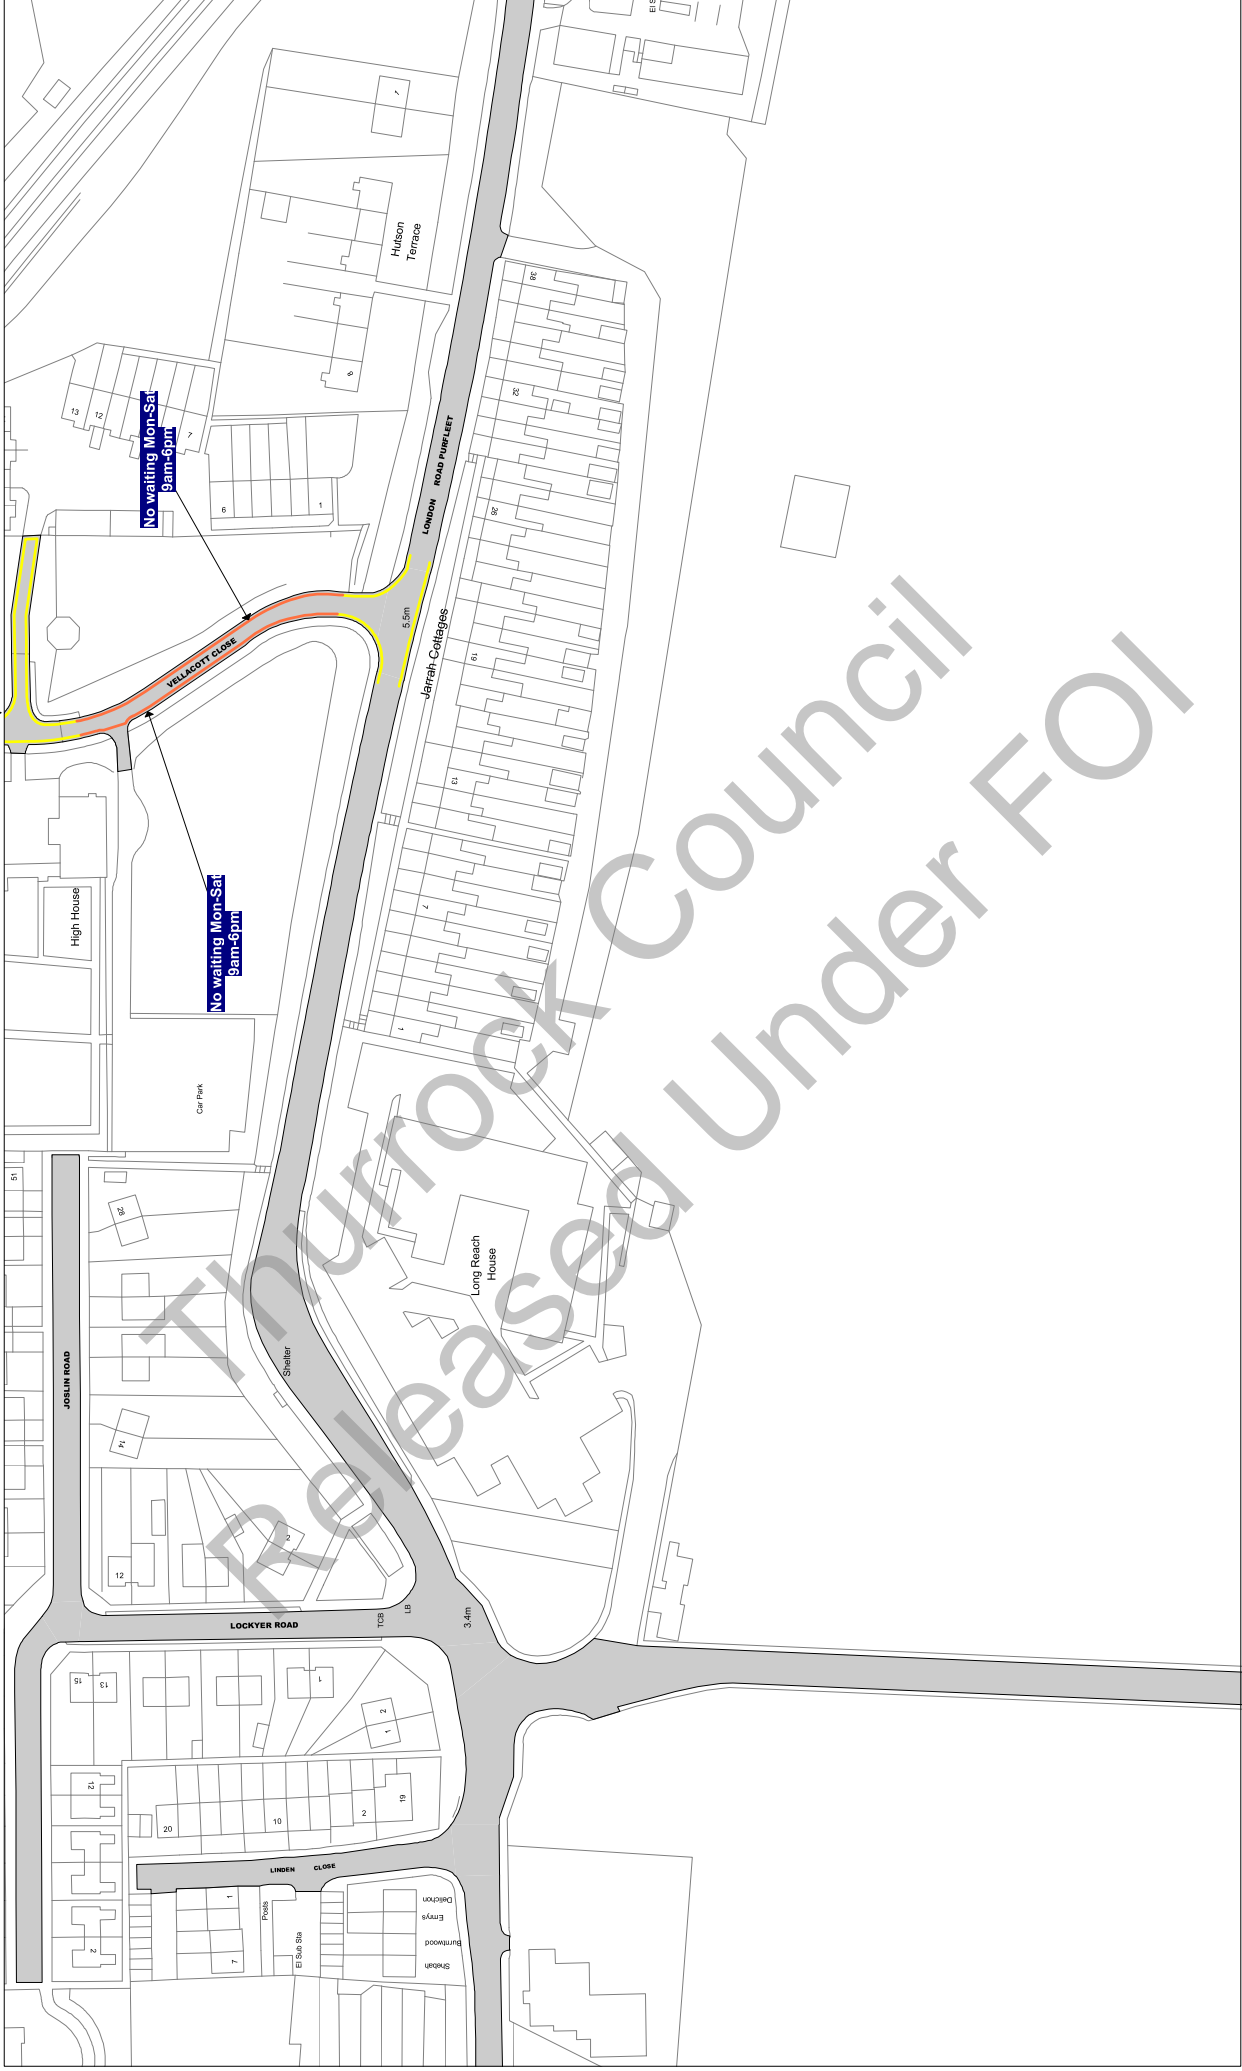

NOTE: SEE STATIC MAP SCHEDULE LEGEND FOR RESTRICTIONS DISPLAYED

Civic Offices, New Road
Grays, Essex, RM17 6SL

Tile Ref: AM8

Status: CONFIRMED

Sheet Revision Number: 0

Sheet Active From: 14/07/2017

AL8
AM7

Scale: 1 : 1250 @ A3