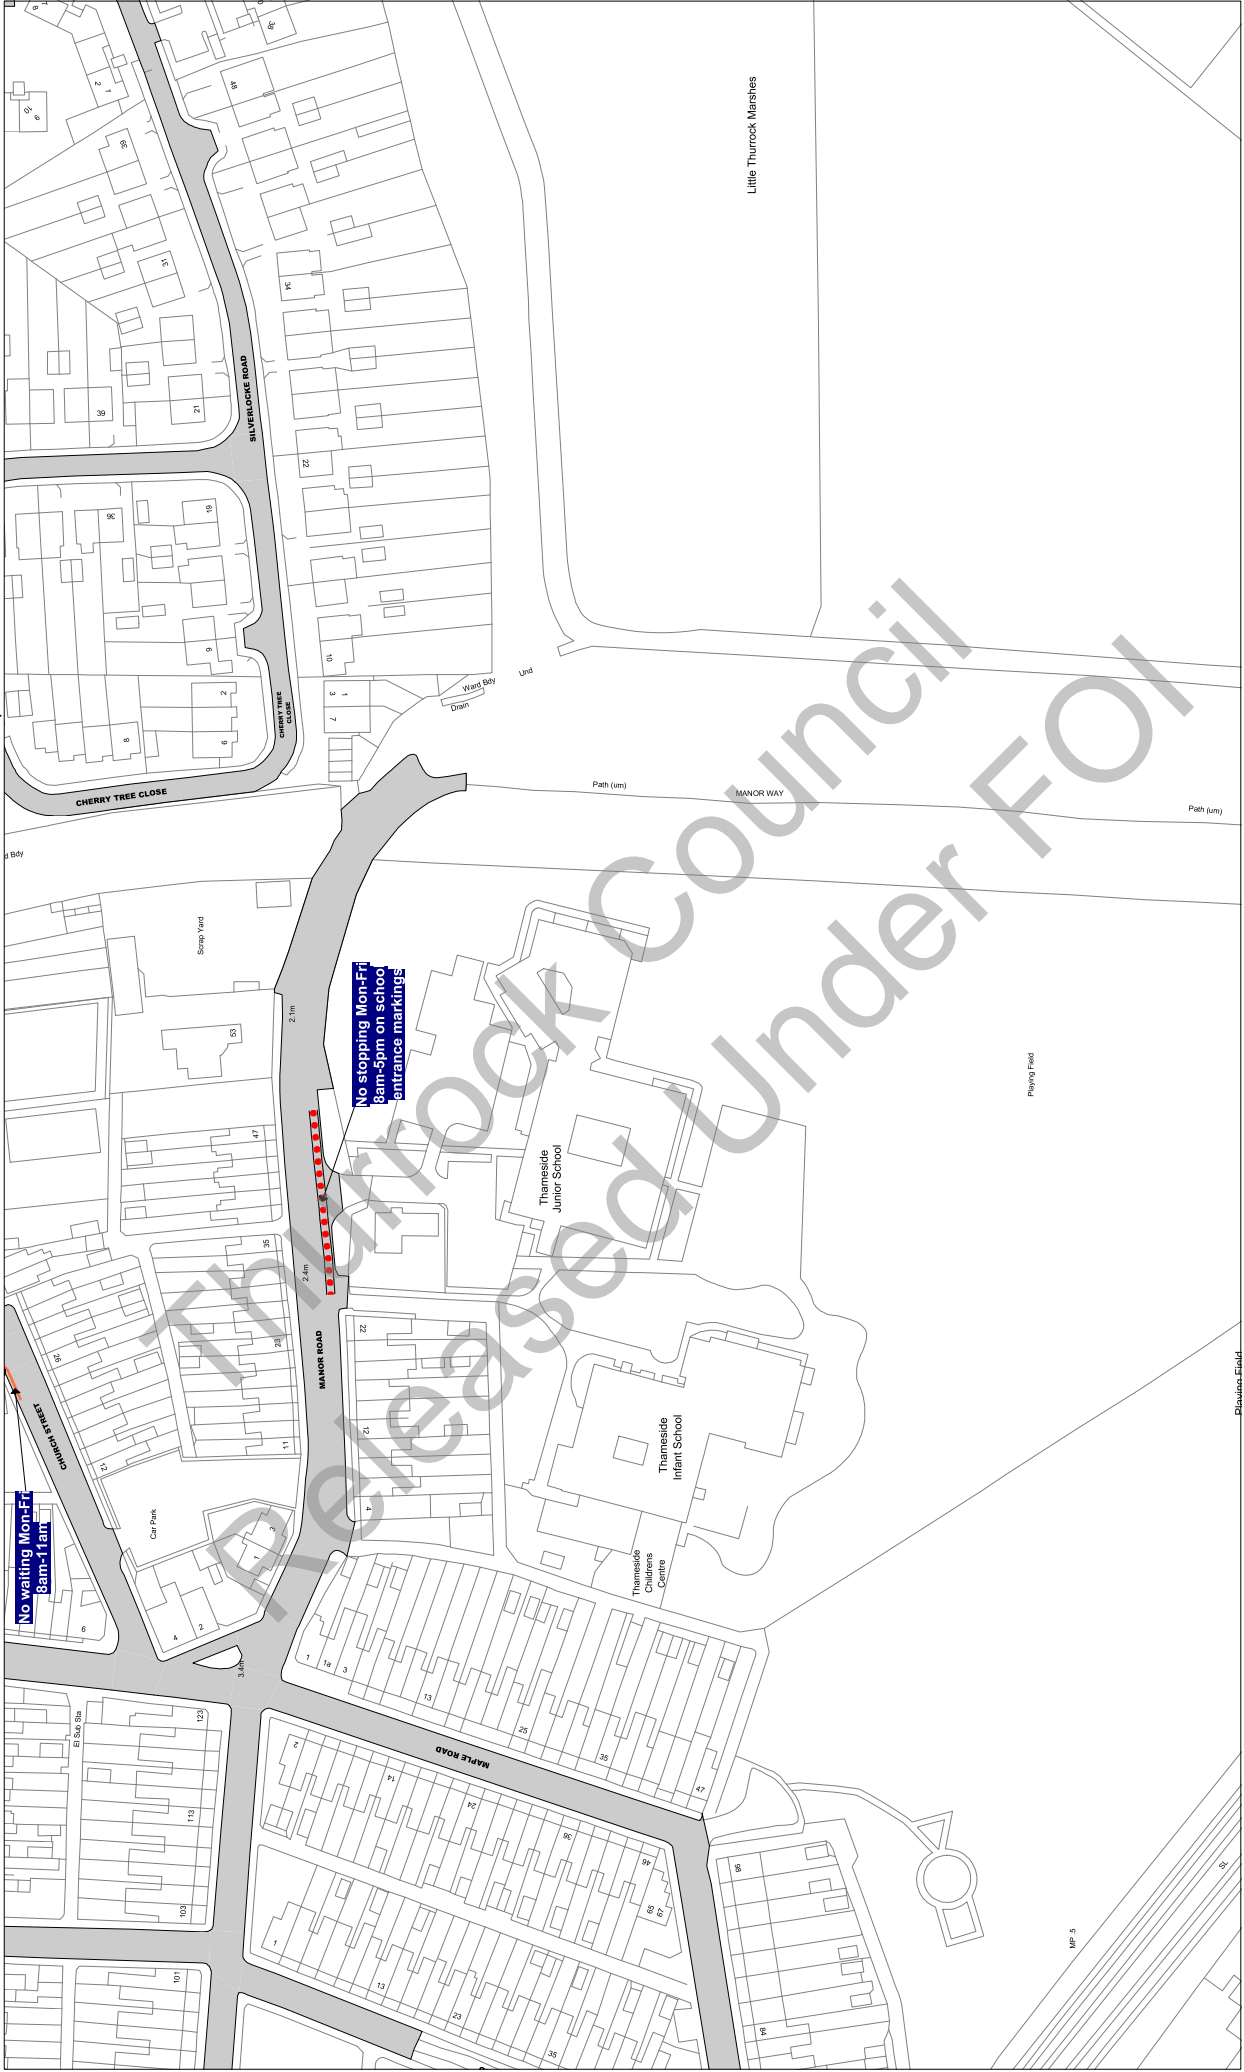

NOTE: SEE STATIC MAP SCHEDULE LEGEND
FOR RESTRICTIONS DISPLAYED

Civic Offices, New Road
Grays, Essex, RM17 6SL

Tile Ref: AN20

Status: CONFIRMED

Sheet Revision Number: 0

Sheet Active From: 14/07/2017

Scale: 1 : 1250 @ A3