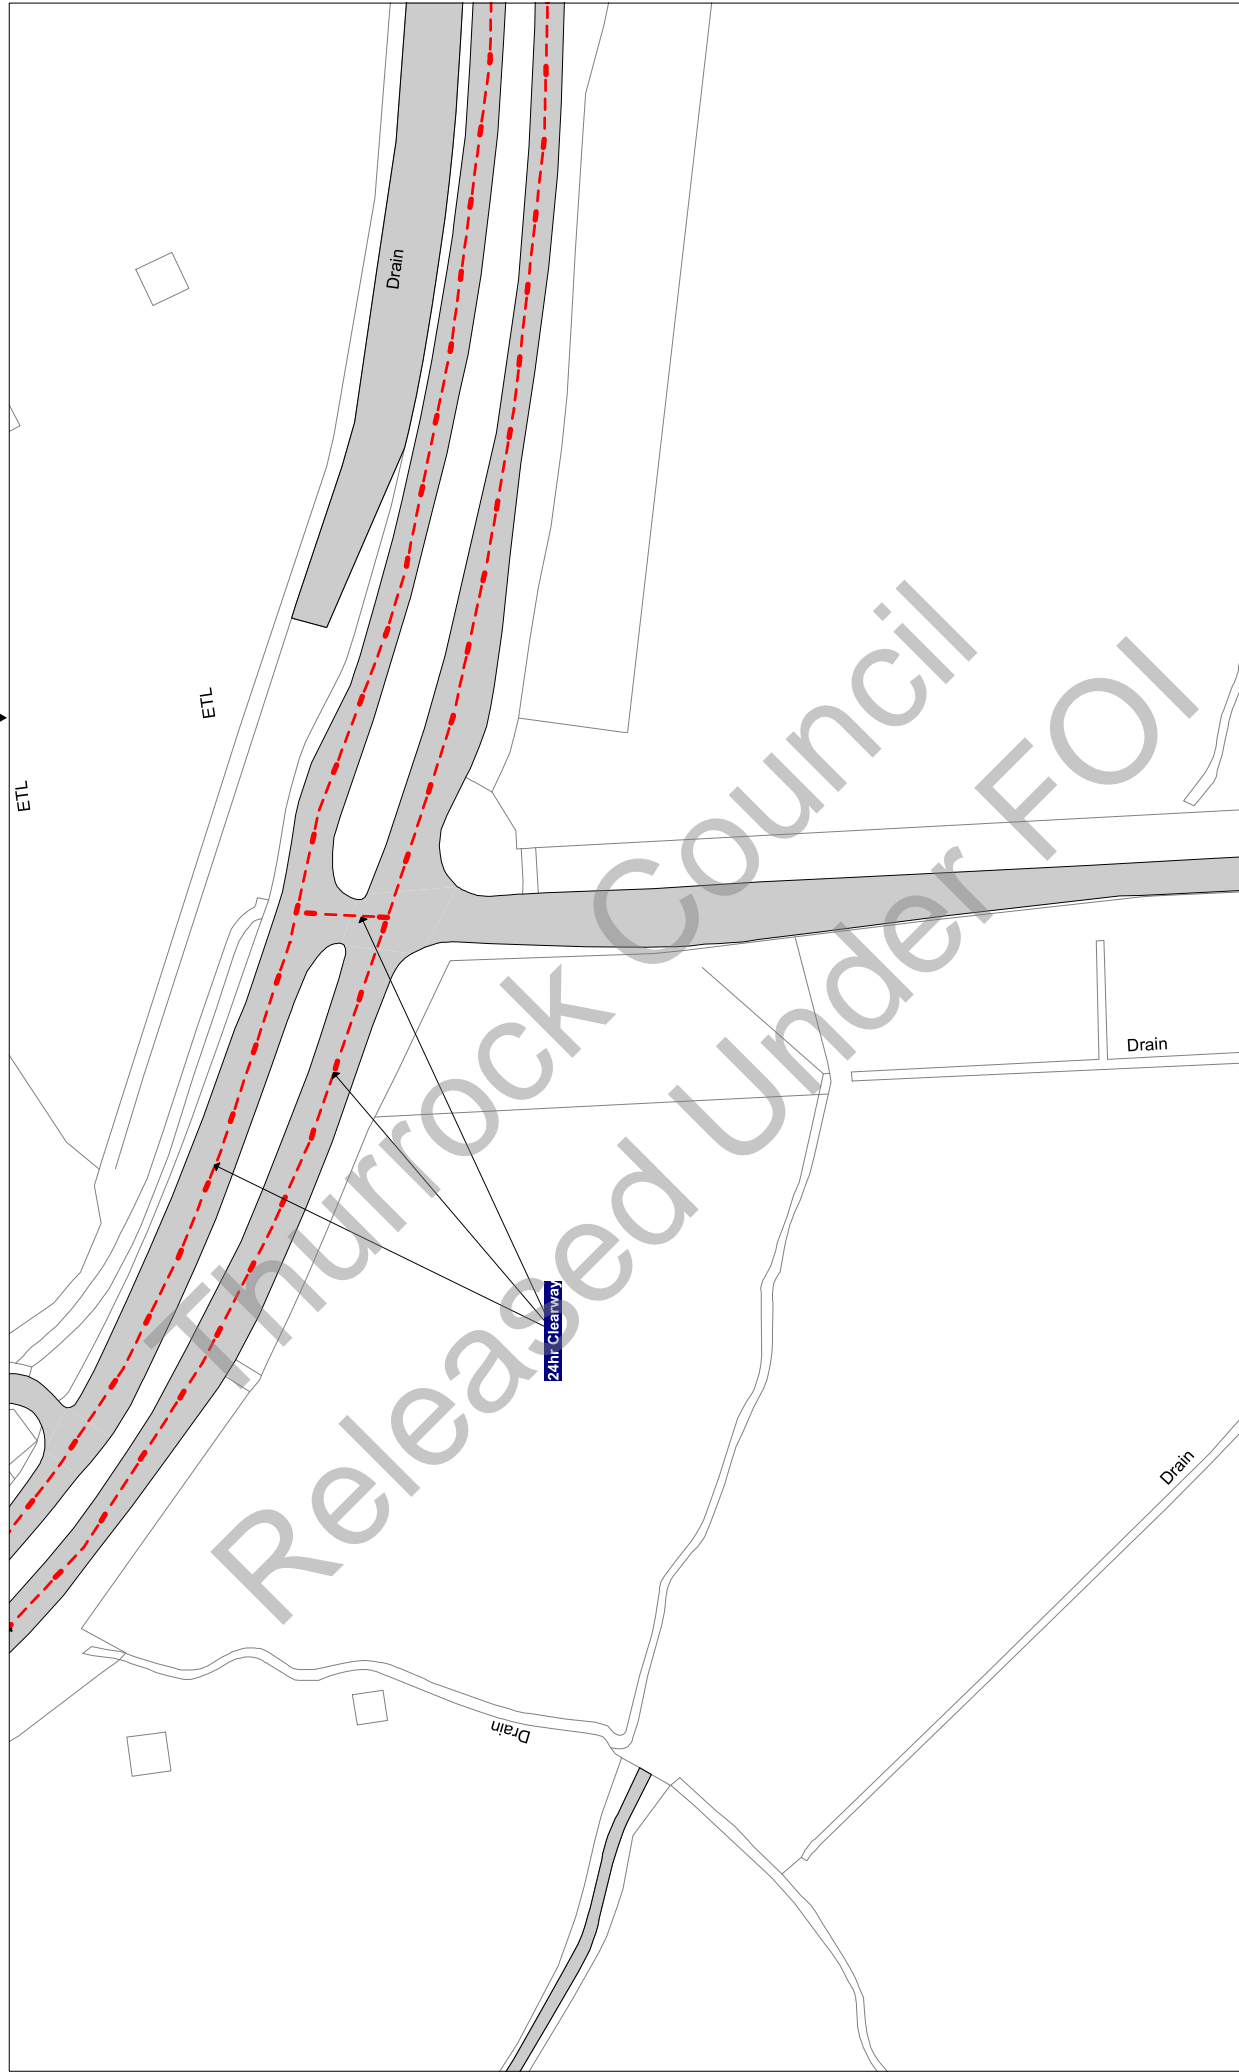

Tile Ref: V38

Status: CONFIRMED

Sheet Revision Number: 0

Sheet Active From: 14/07/2017

Scale: 1 : 1250 @ A3

Order Title: The Borough of Thurrock
(Stopping, Waiting, Loading and On-street Parking) Order 2017

NOTE: SEE STATIC MAP SCHEDULE LEGEND FOR RESTRICTIONS DISPLAYED

Civic Offices, New Road
Grays, Essex, RM17 6SL