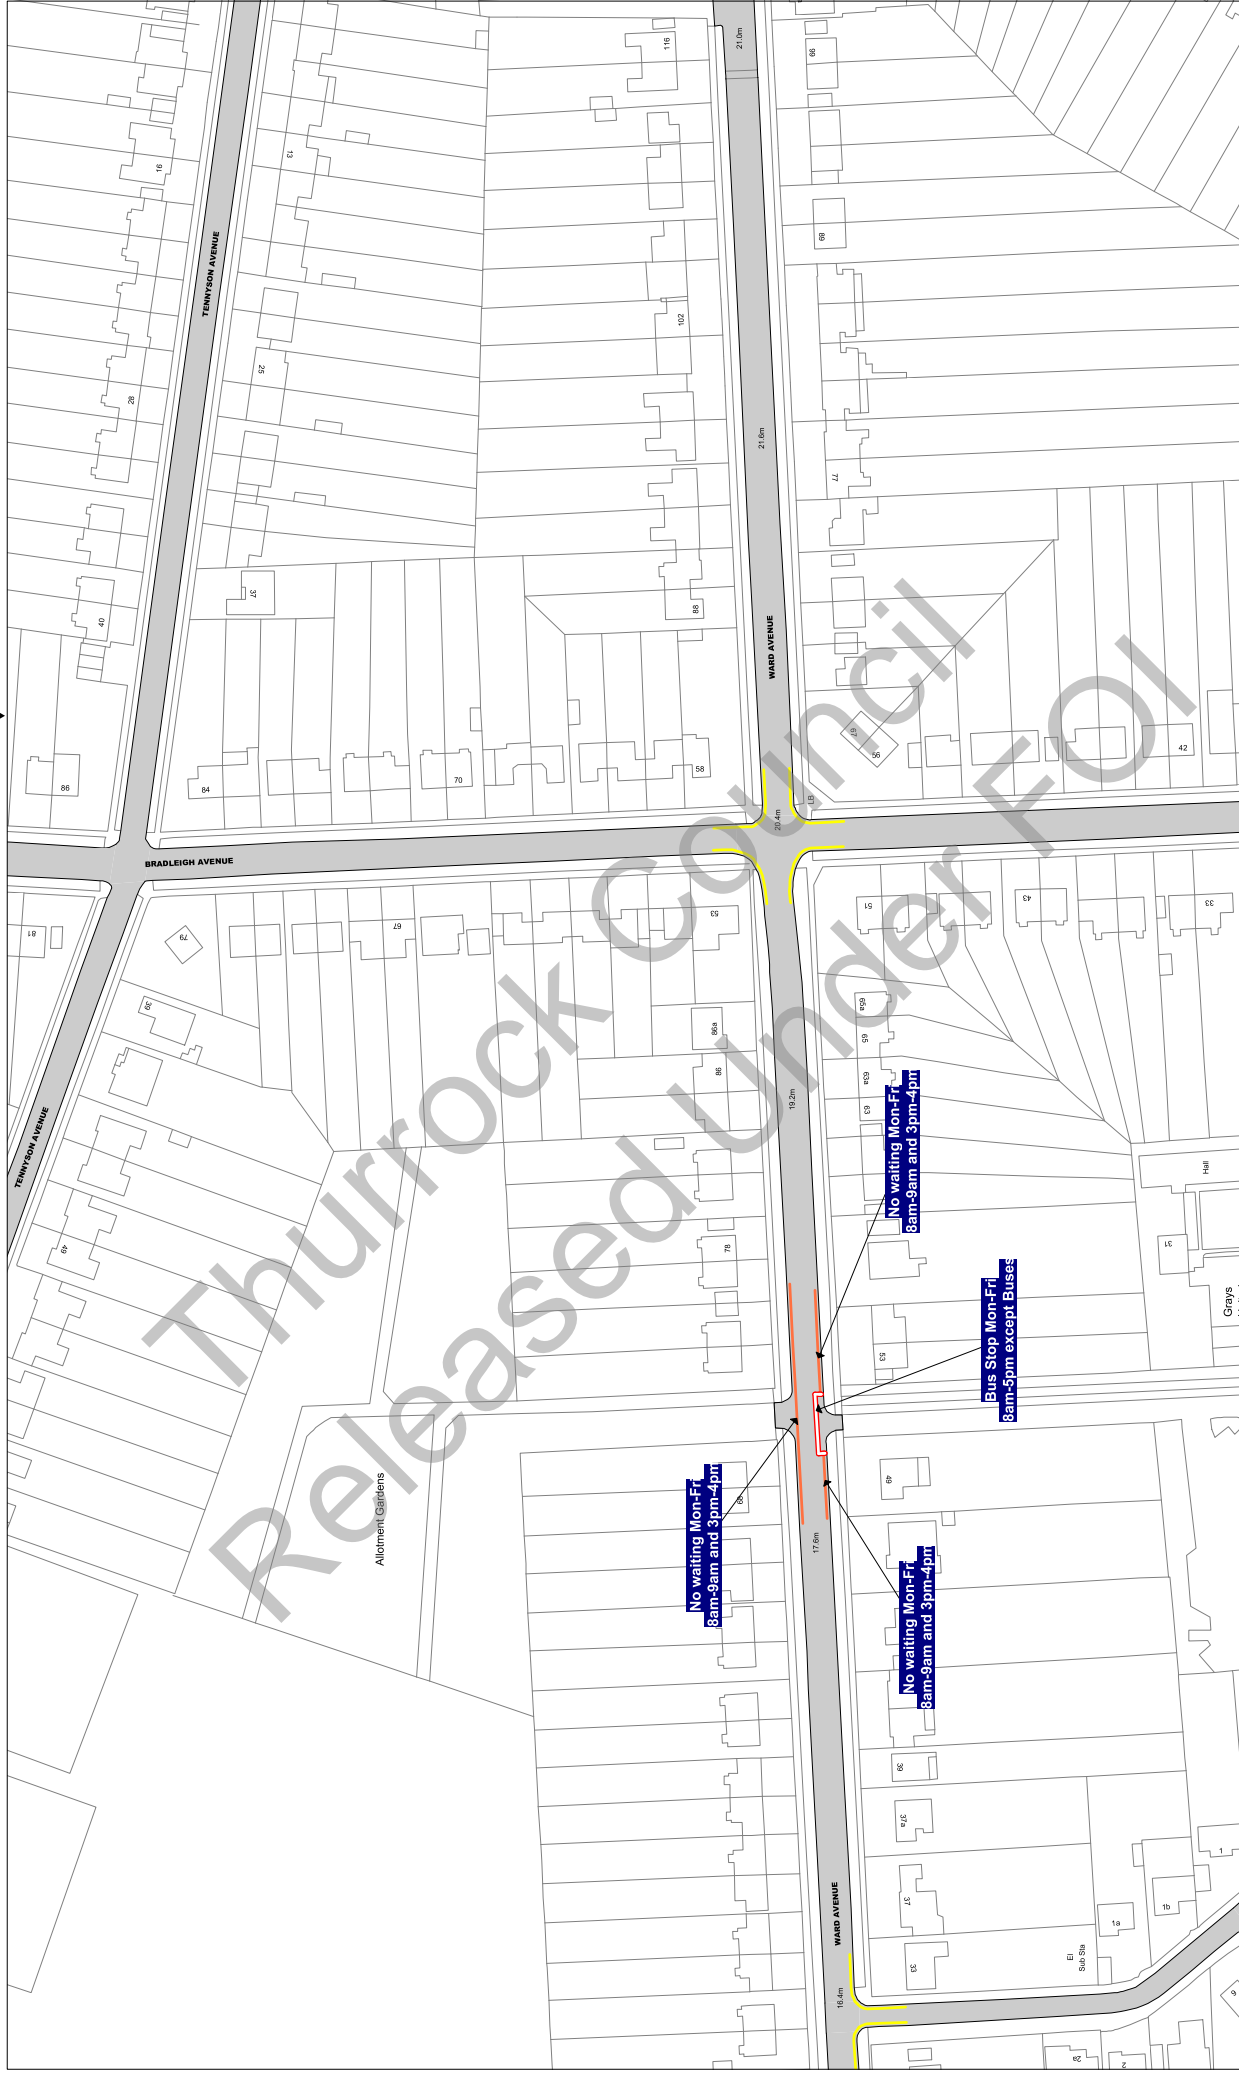

NOTE: SEE STATIC MAP SCHEDULE LEGEND FOR RESTRICTIONS DISPLAYED

Civic Offices, New Road
Grays, Essex, RM17 6SL

Tile Ref: AI19

Status: CONFIRMED

Sheet Revision Number: 0

Sheet Active From: 14/07/2017

Scale: 1 : 1250