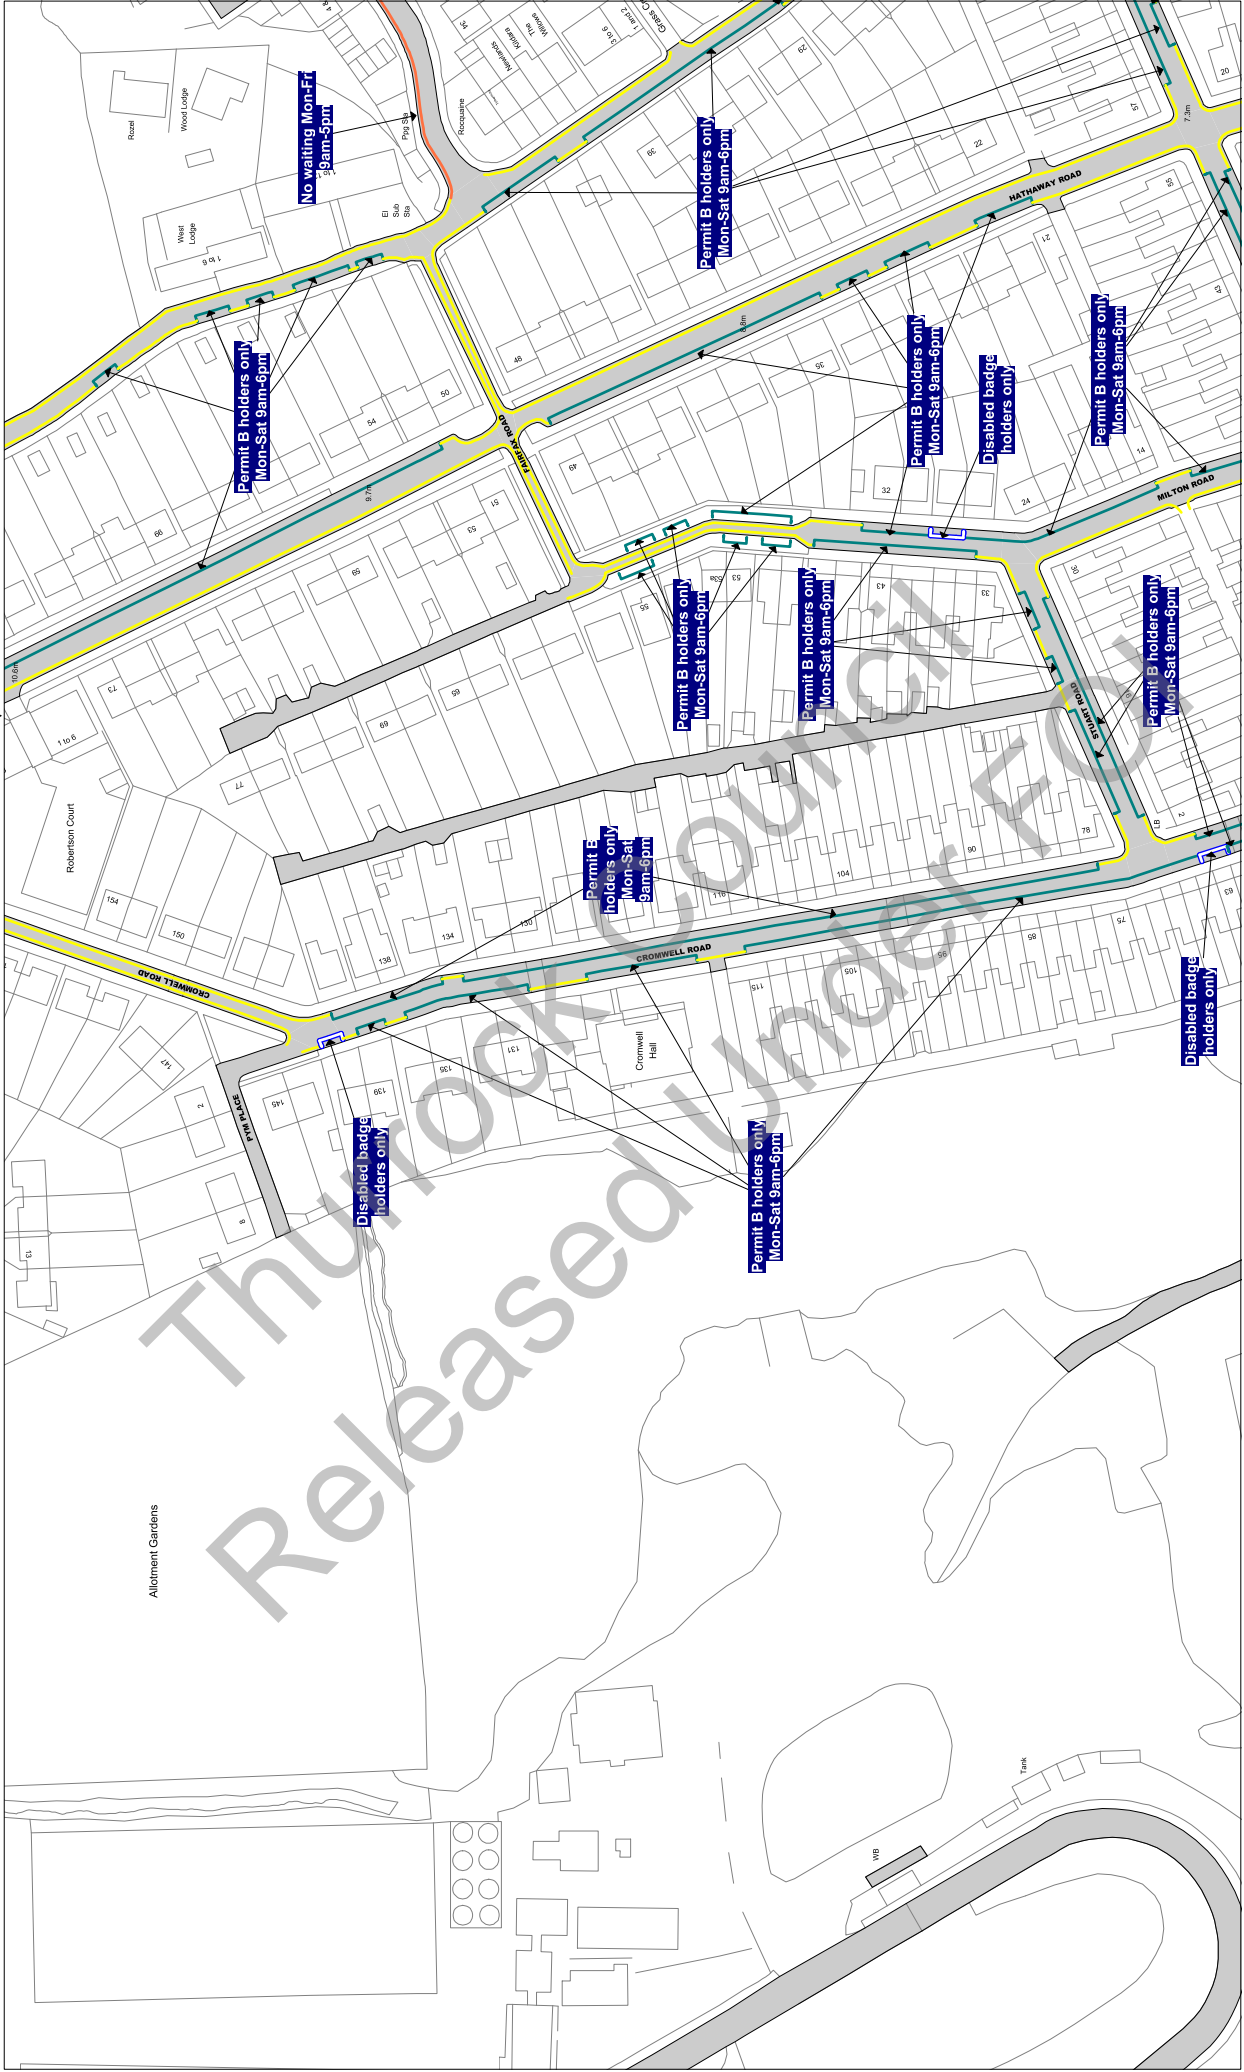

Scale: 1 : 1250 @ A3

Order Title: The Borough of Thurrock (Stopping, Waiting, Loading and On-street Parking) Order 2017

This map is reproduced from Ordnance Survey material with the permission of Ordnance Survey on behalf of the Controller of Her Majesty's Stationery Office. Crown Copyright and may lead to prosecution or civil proceedings. Thurrock Council Licence No: 100025457 2017