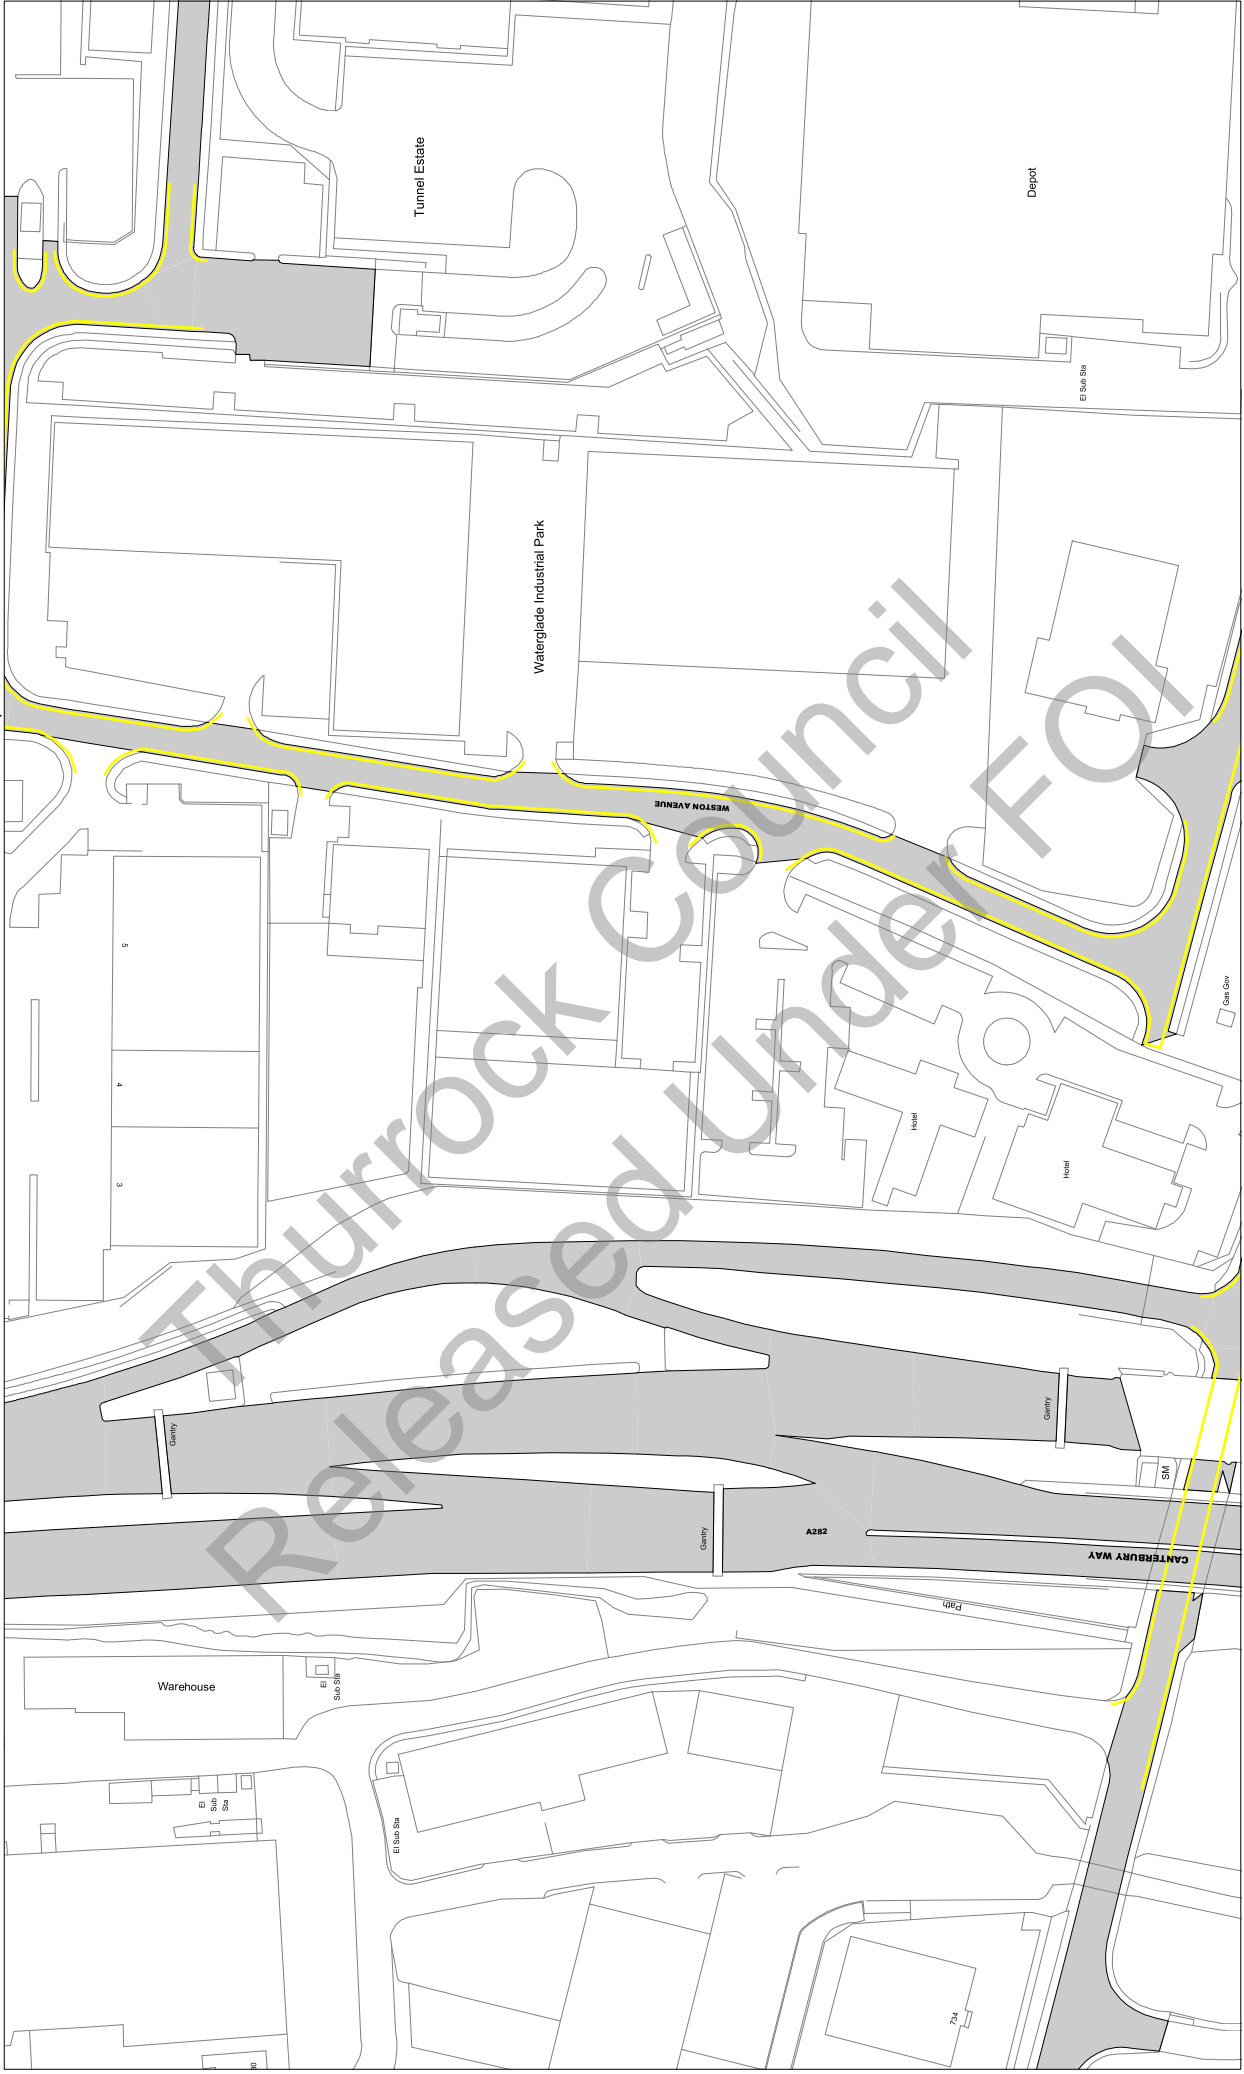

Tile Ref: AM10

Status: CONFIRMED

Sheet Revision Number: 0

Sheet Active From: 14/07/2017

Scale: 1 : 1250 @ A3

Order Title: The Borough of Thurrock
(Stopping, Waiting, Loading and On-street Parking) Order 2017

NOTE: SEE STATIC MAP SCHEDULE LEGEND FOR RESTRICTIONS DISPLAYED

Civic Offices, New Road
Grays, Essex, RM17 6SL