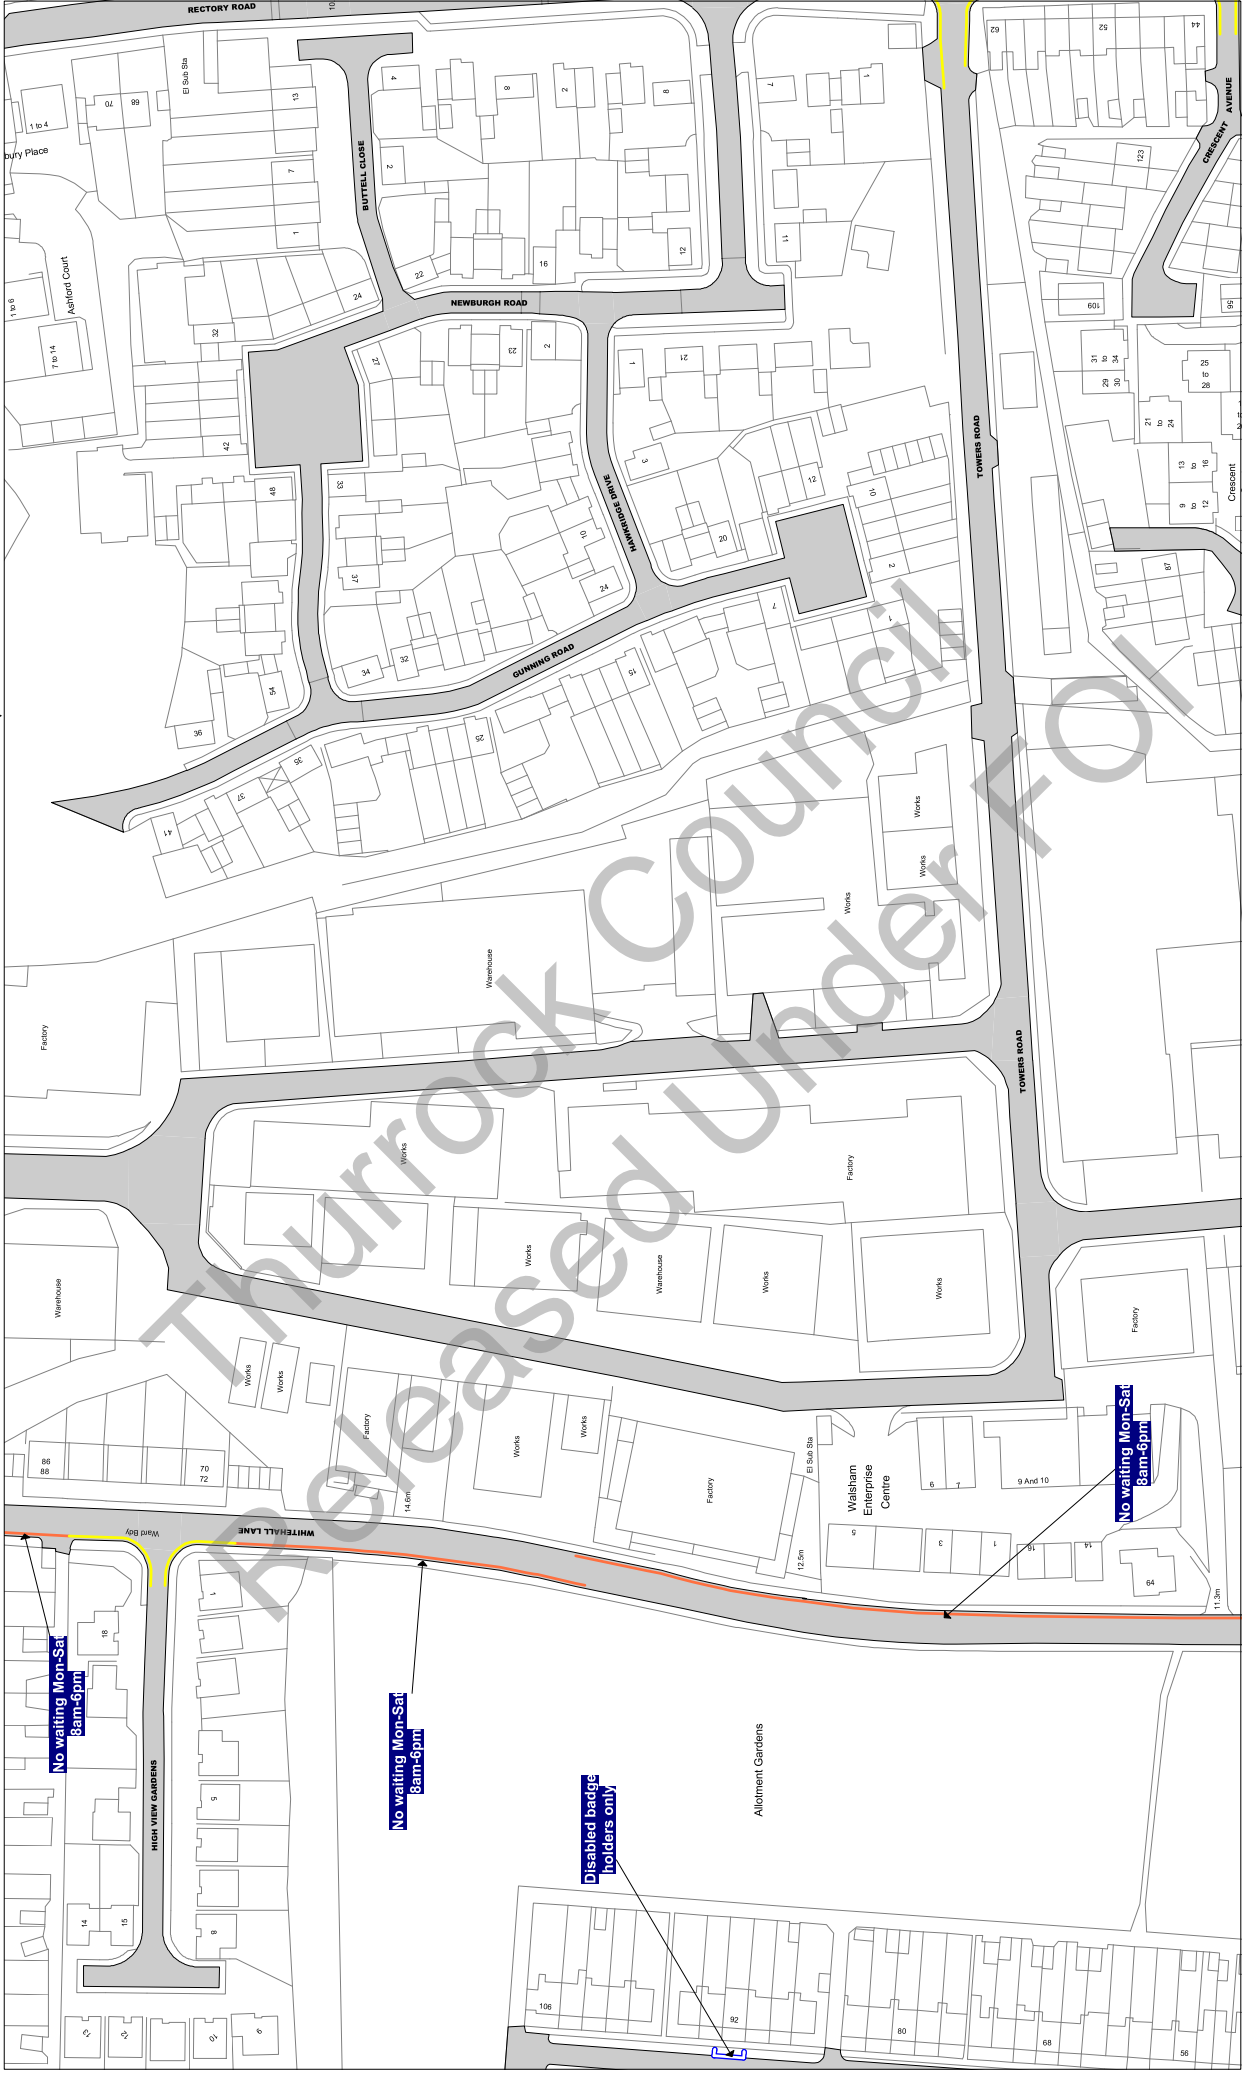

Tile Ref: AL20

Status: CONFIRMED

Sheet Revision Number: 0

Sheet Active From: 14/07/2017

Scale: 1 : 1250 @ A3

Order Title: The Borough of Thurrock (Stopping, Waiting, Loading and On-street Parking) Order 2017

This map is reproduced from Ordnance Survey material with the permission of Ordnance Survey on behalf of the Controller of Her Majesty's Stationery Office. Crown Copyright and may lead to prosecution or civil proceedings.
Thurrock Council
Licence No: 100025457 2017

NOTE: SEE STATIC MAP SCHEDULE LEGEND FOR RESTRICTIONS DISPLAYED

Civic Offices, New Road
Grays, Essex, RM17 6SL