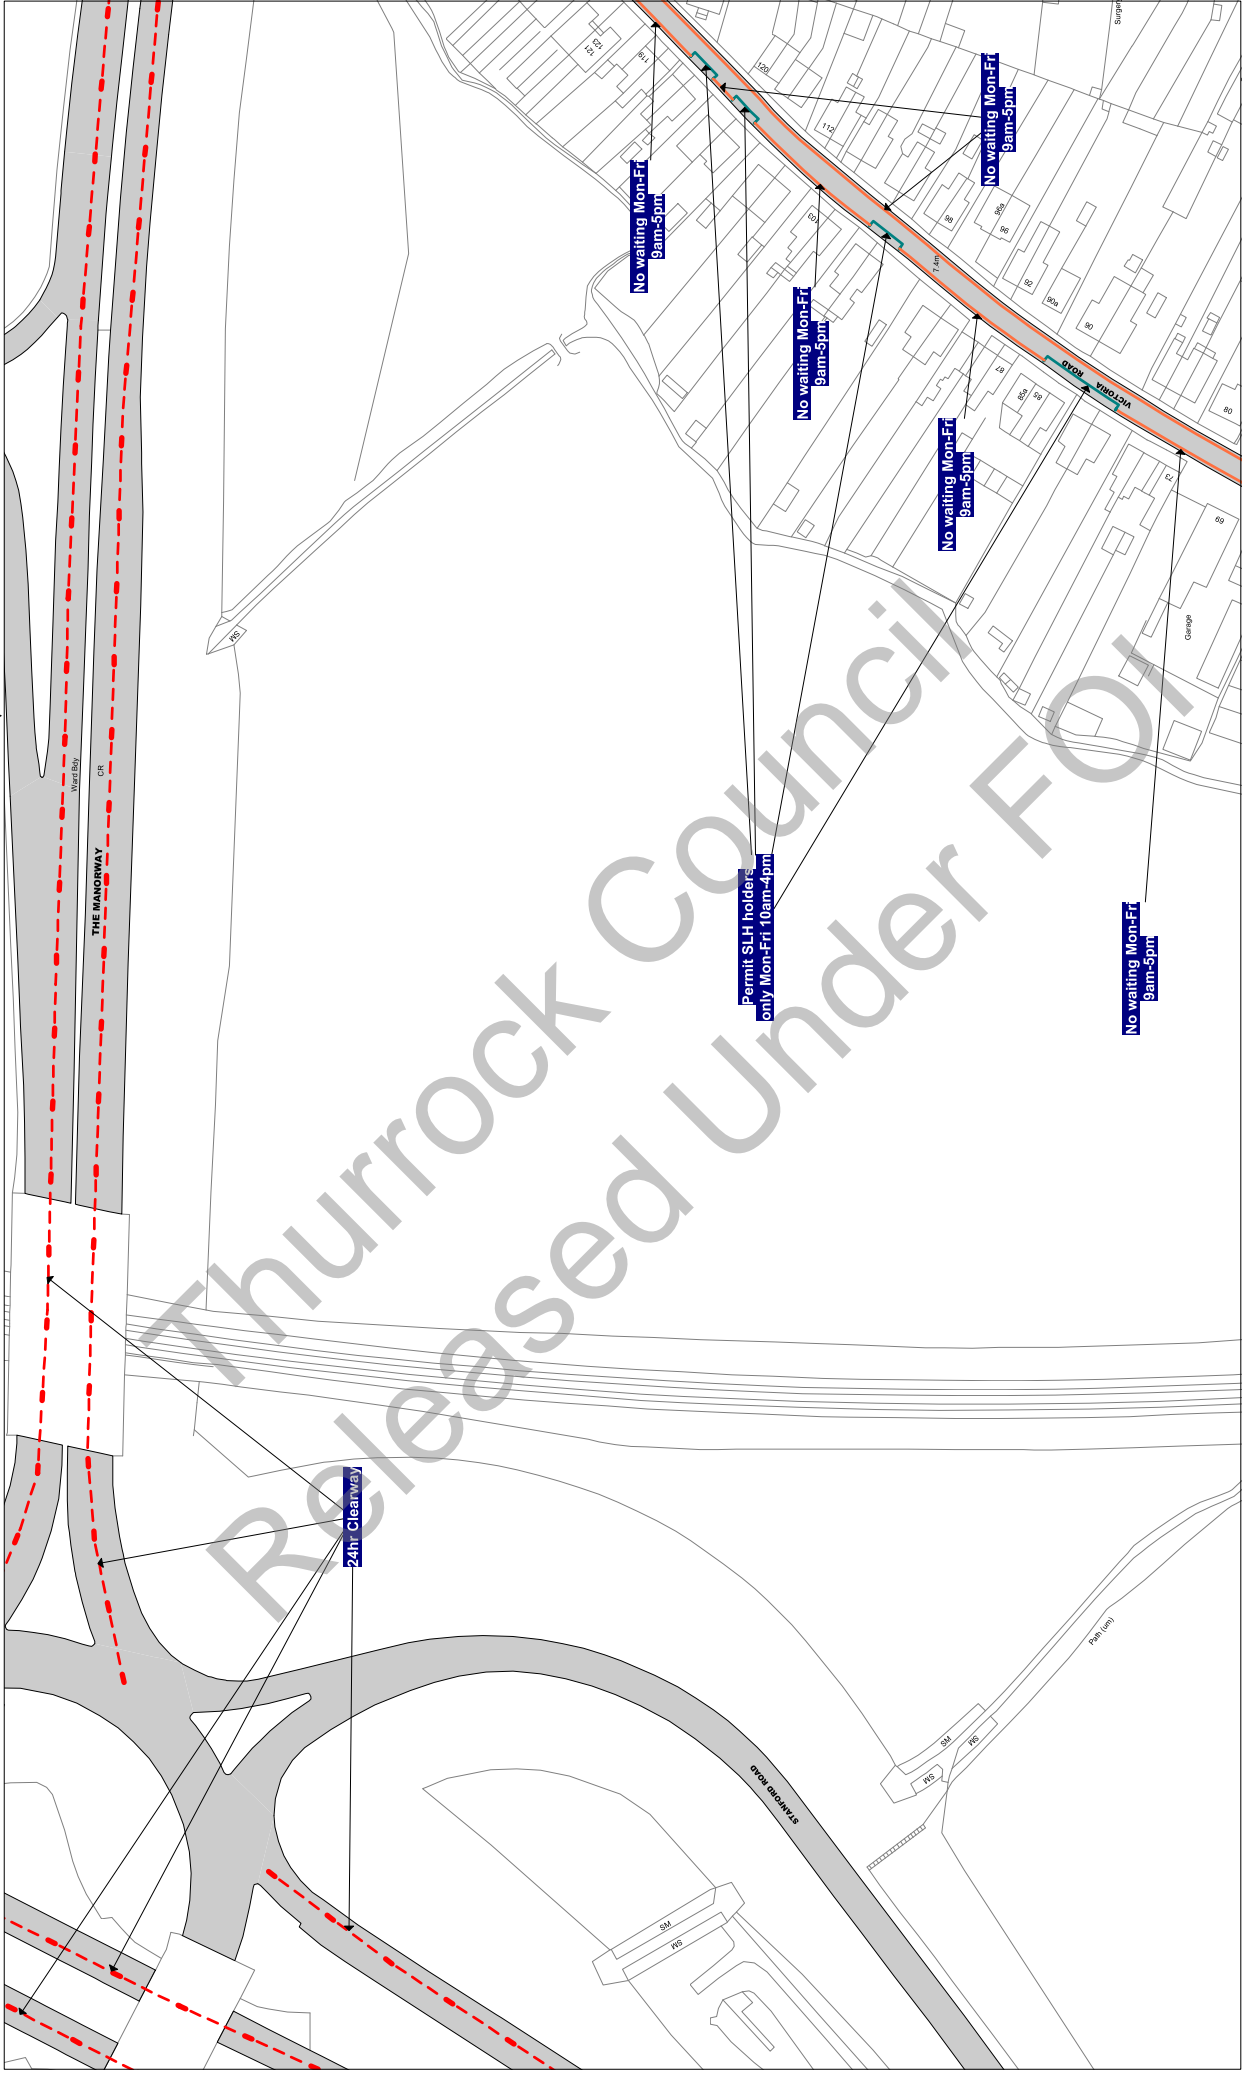

NOTE: SEE STATIC MAP SCHEDULE LEGEND FOR RESTRICTIONS DISPLAYED

Civic Offices, New Road
Grays, Essex, RM17 6SL

Tile Ref: V32

Status: CONFIRMED

Sheet Revision Number: 0

Sheet Active From: 14/07/2017

Scale: 1 : 1250 @ A3