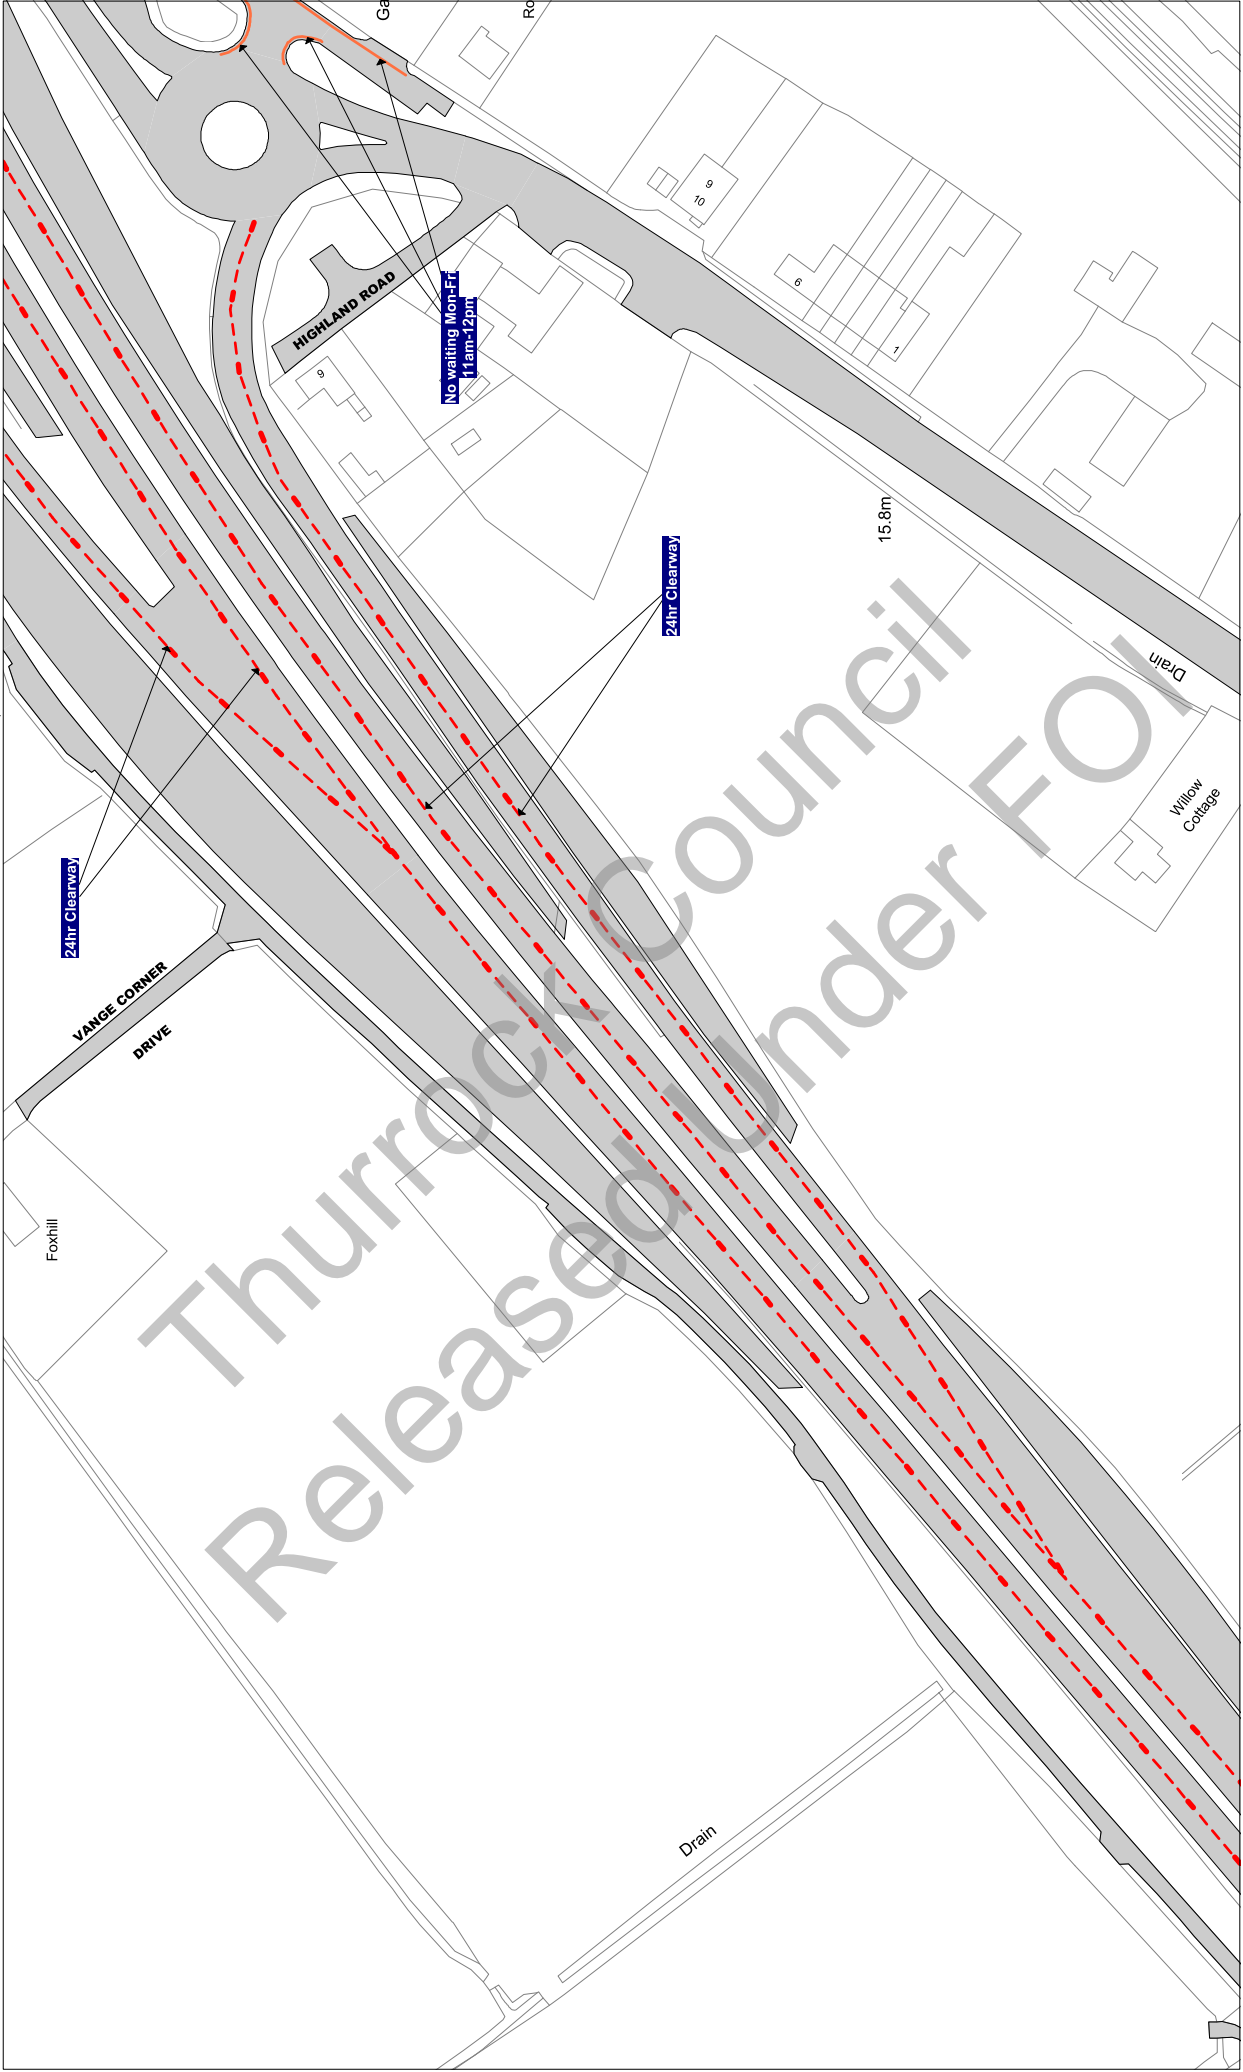

Tile Ref: J37

Status: CONFIRMED

Sheet Revision Number: 0

Sheet Active From: 14/07/2017

Thurrock Council
Released Under FOI

Scale: 1 : 1250 @ A3

Order Title: The Borough of Thurrock
(Stopping, Waiting, Loading and On-street Parking) Order 2017

NOTE: SEE STATIC MAP SCHEDULE LEGEND FOR RESTRICTIONS DISPLAYED

Civic Offices, New Road
Grays, Essex, RM17 6SL