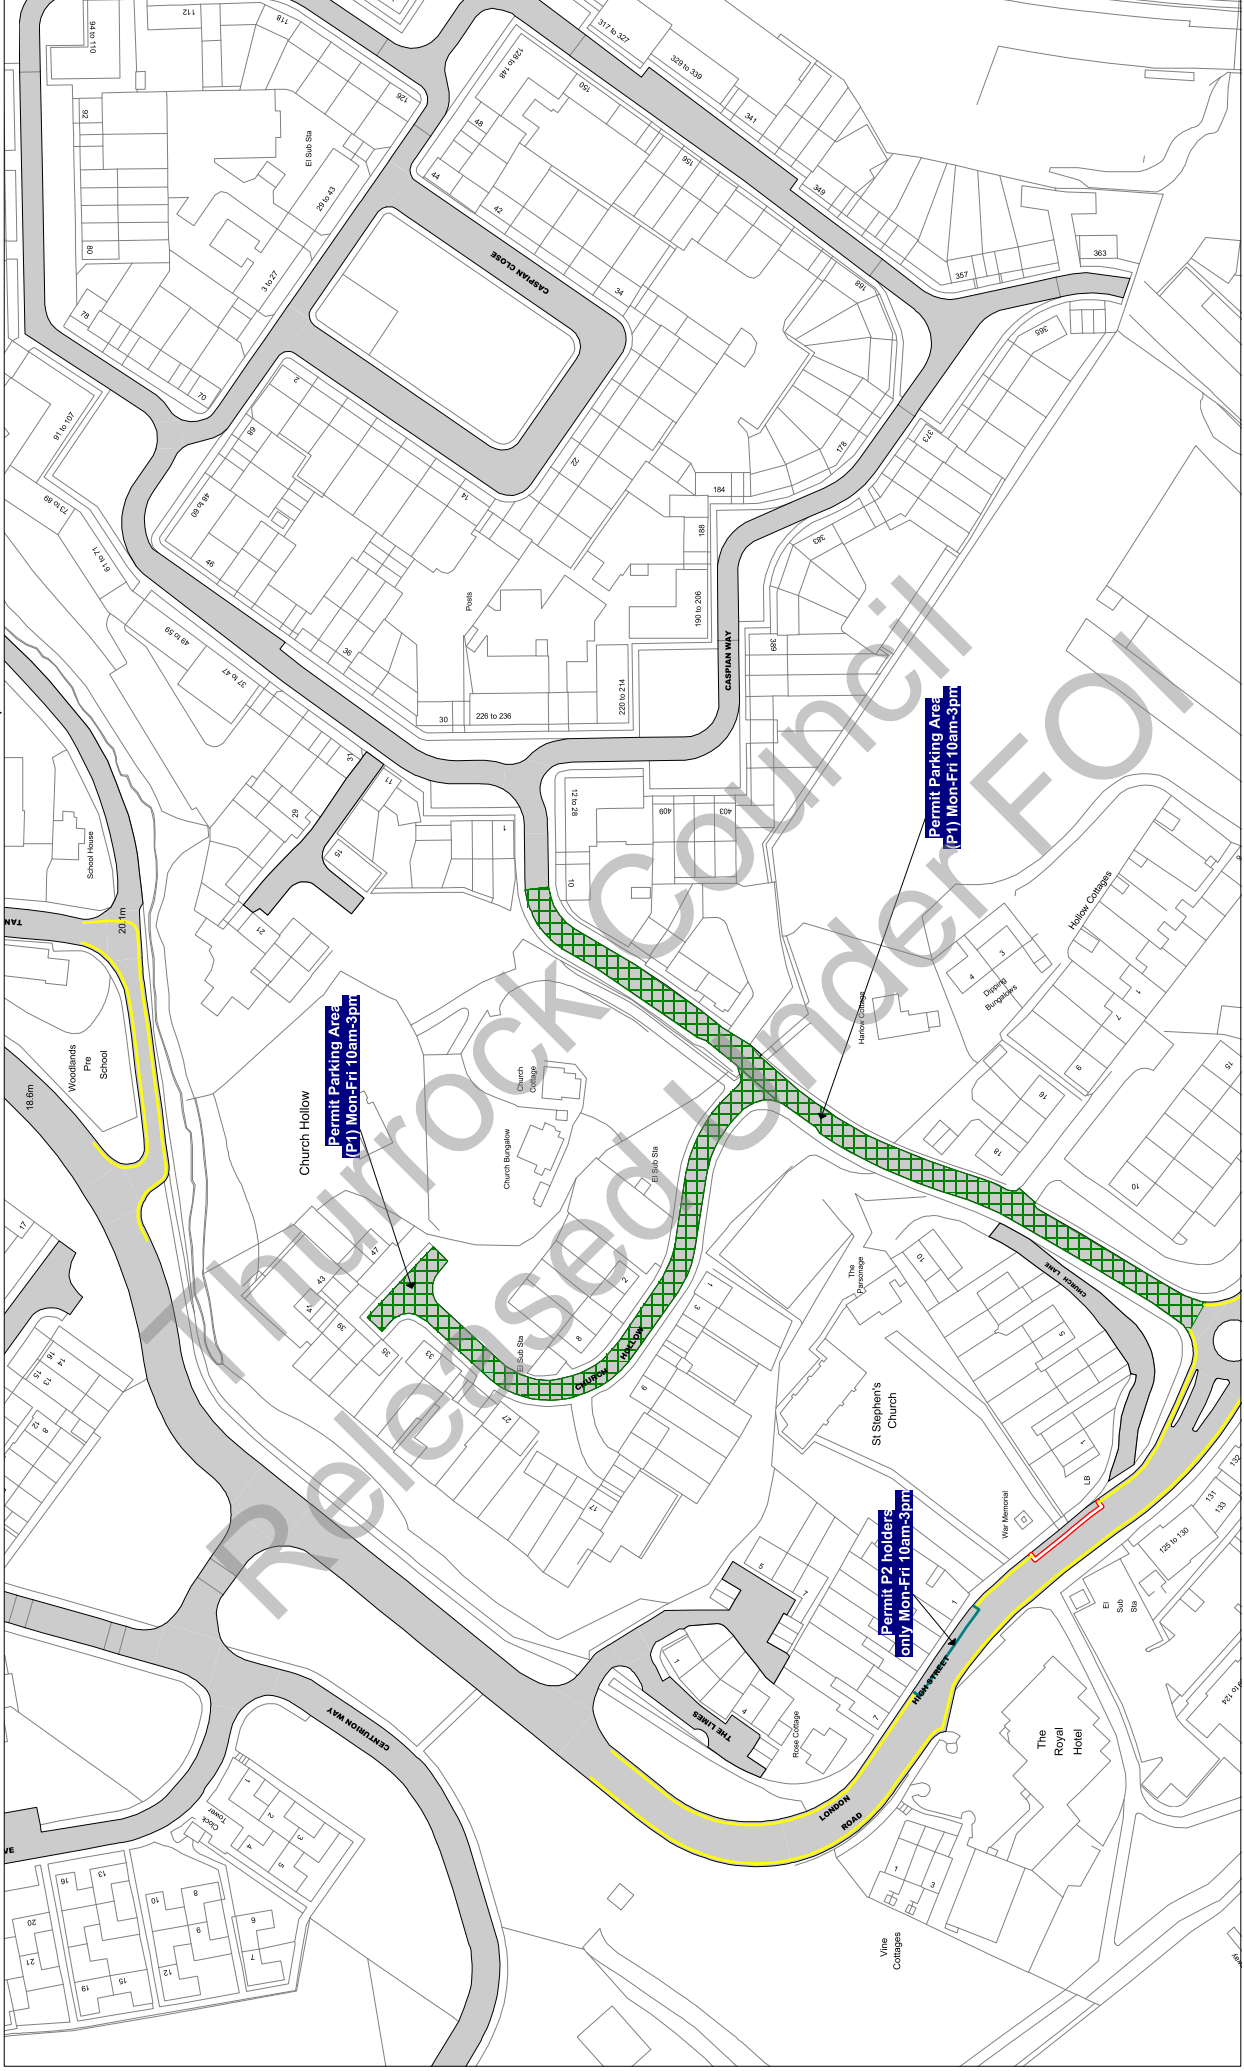

NOTE: SEE STATIC MAP SCHEDULE LEGEND
FOR RESTRICTIONS DISPLAYED

Civic Offices, New Road
Grays, Essex, RM17 6SL

Tile Ref: AK5

Status: CONFIRMED

Sheet Revision Number: 0

Sheet Active From: 14/07/2017

Scale: 1 : 1250 @ A3