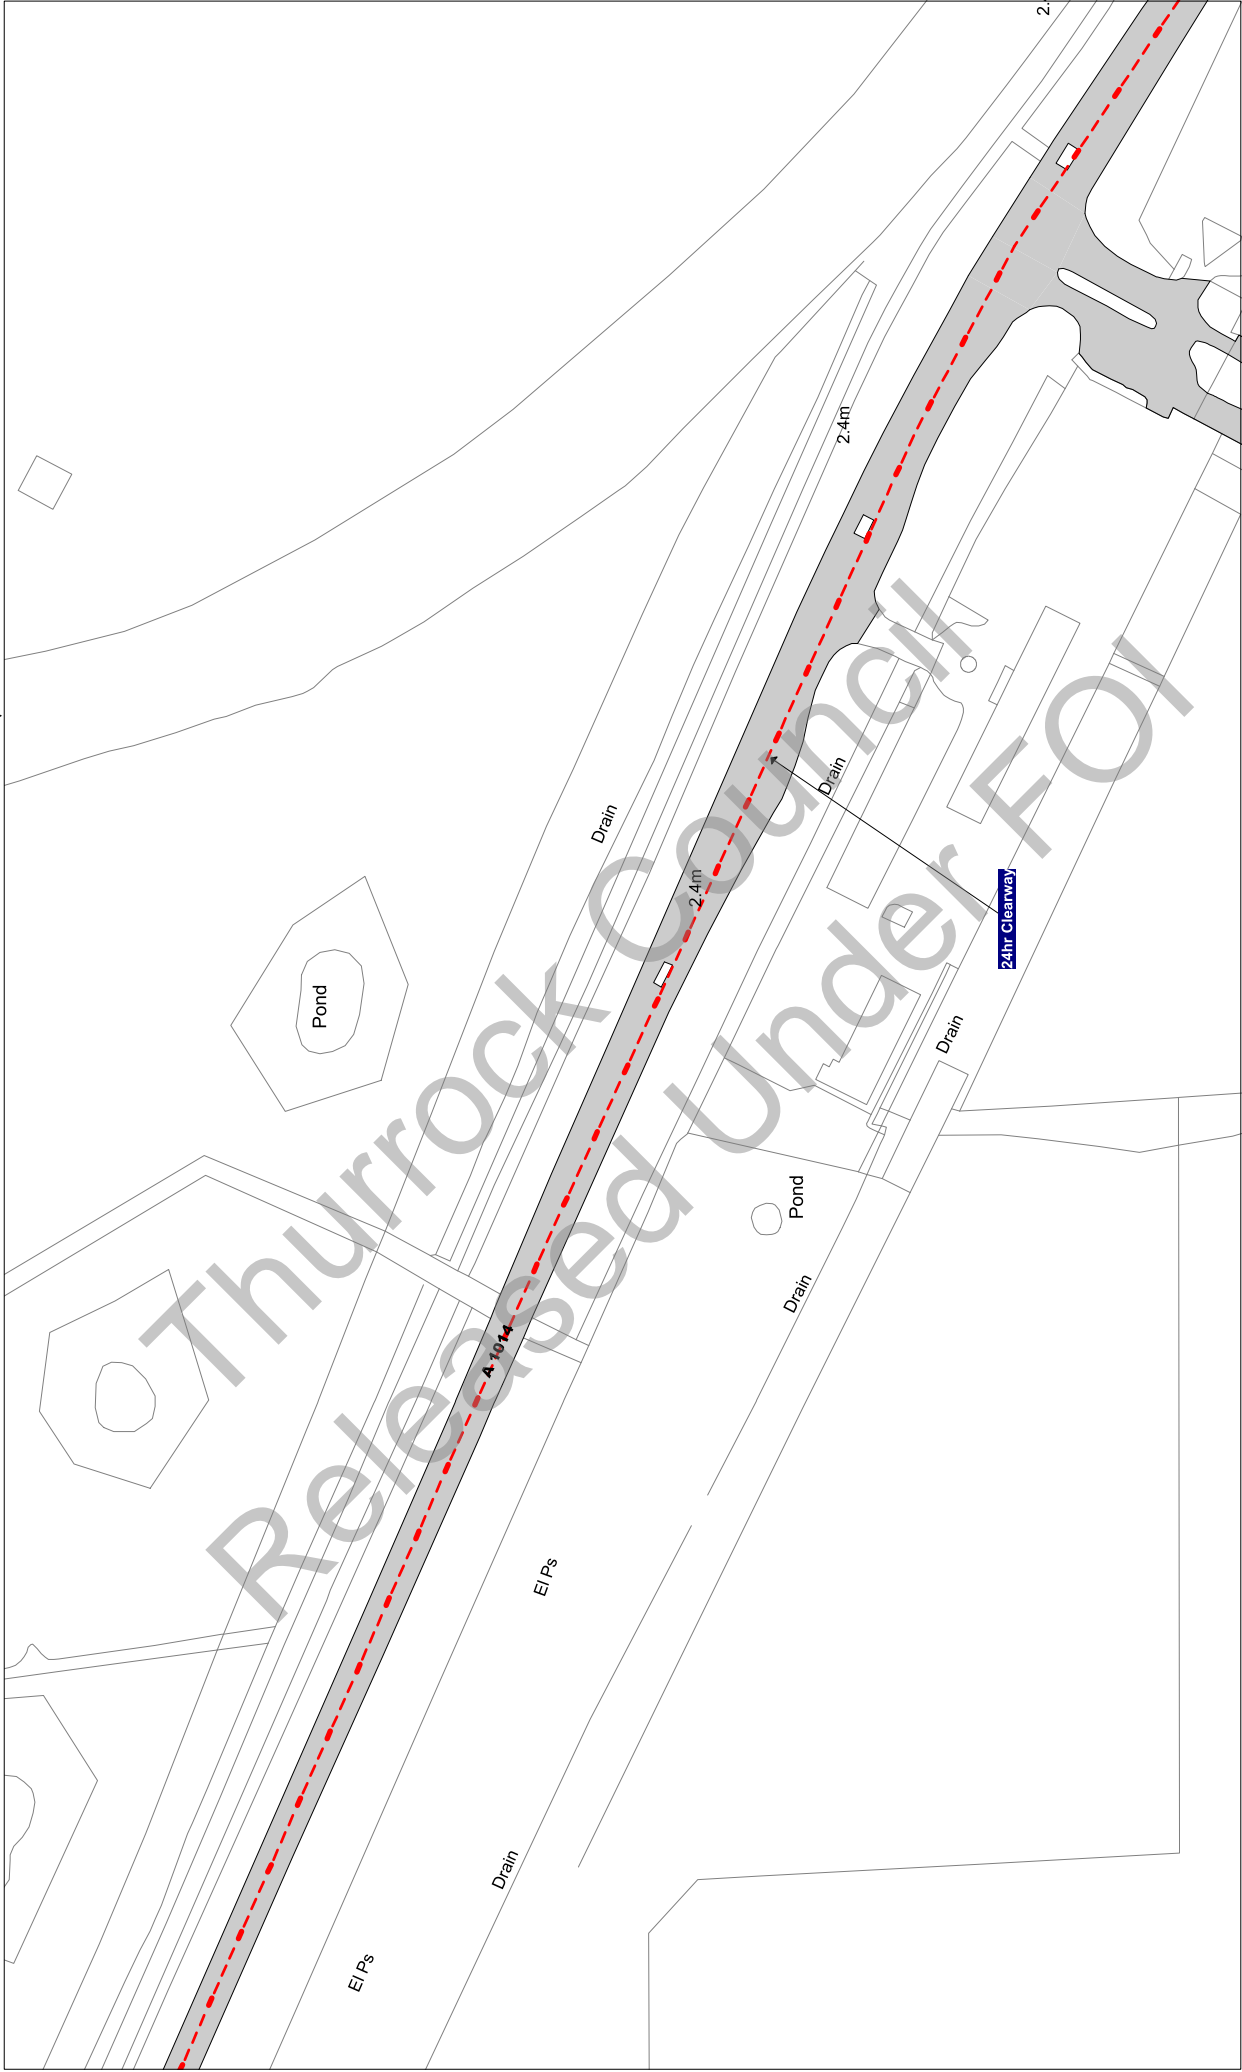

Tile Ref: V42

Status: CONFIRMED

Sheet Revision Number: 0

Sheet Active From: 14/07/2017

V41

V43

Scale: 1 : 1250

@ A3

Order Title: The Borough of Thurrock
(Stopping, Waiting, Loading and On-street Parking) Order 2017

NOTE: SEE STATIC MAP SCHEDULE LEGEND FOR RESTRICTIONS DISPLAYED

Civic Offices, New Road
Grays, Essex, RM17 6SL