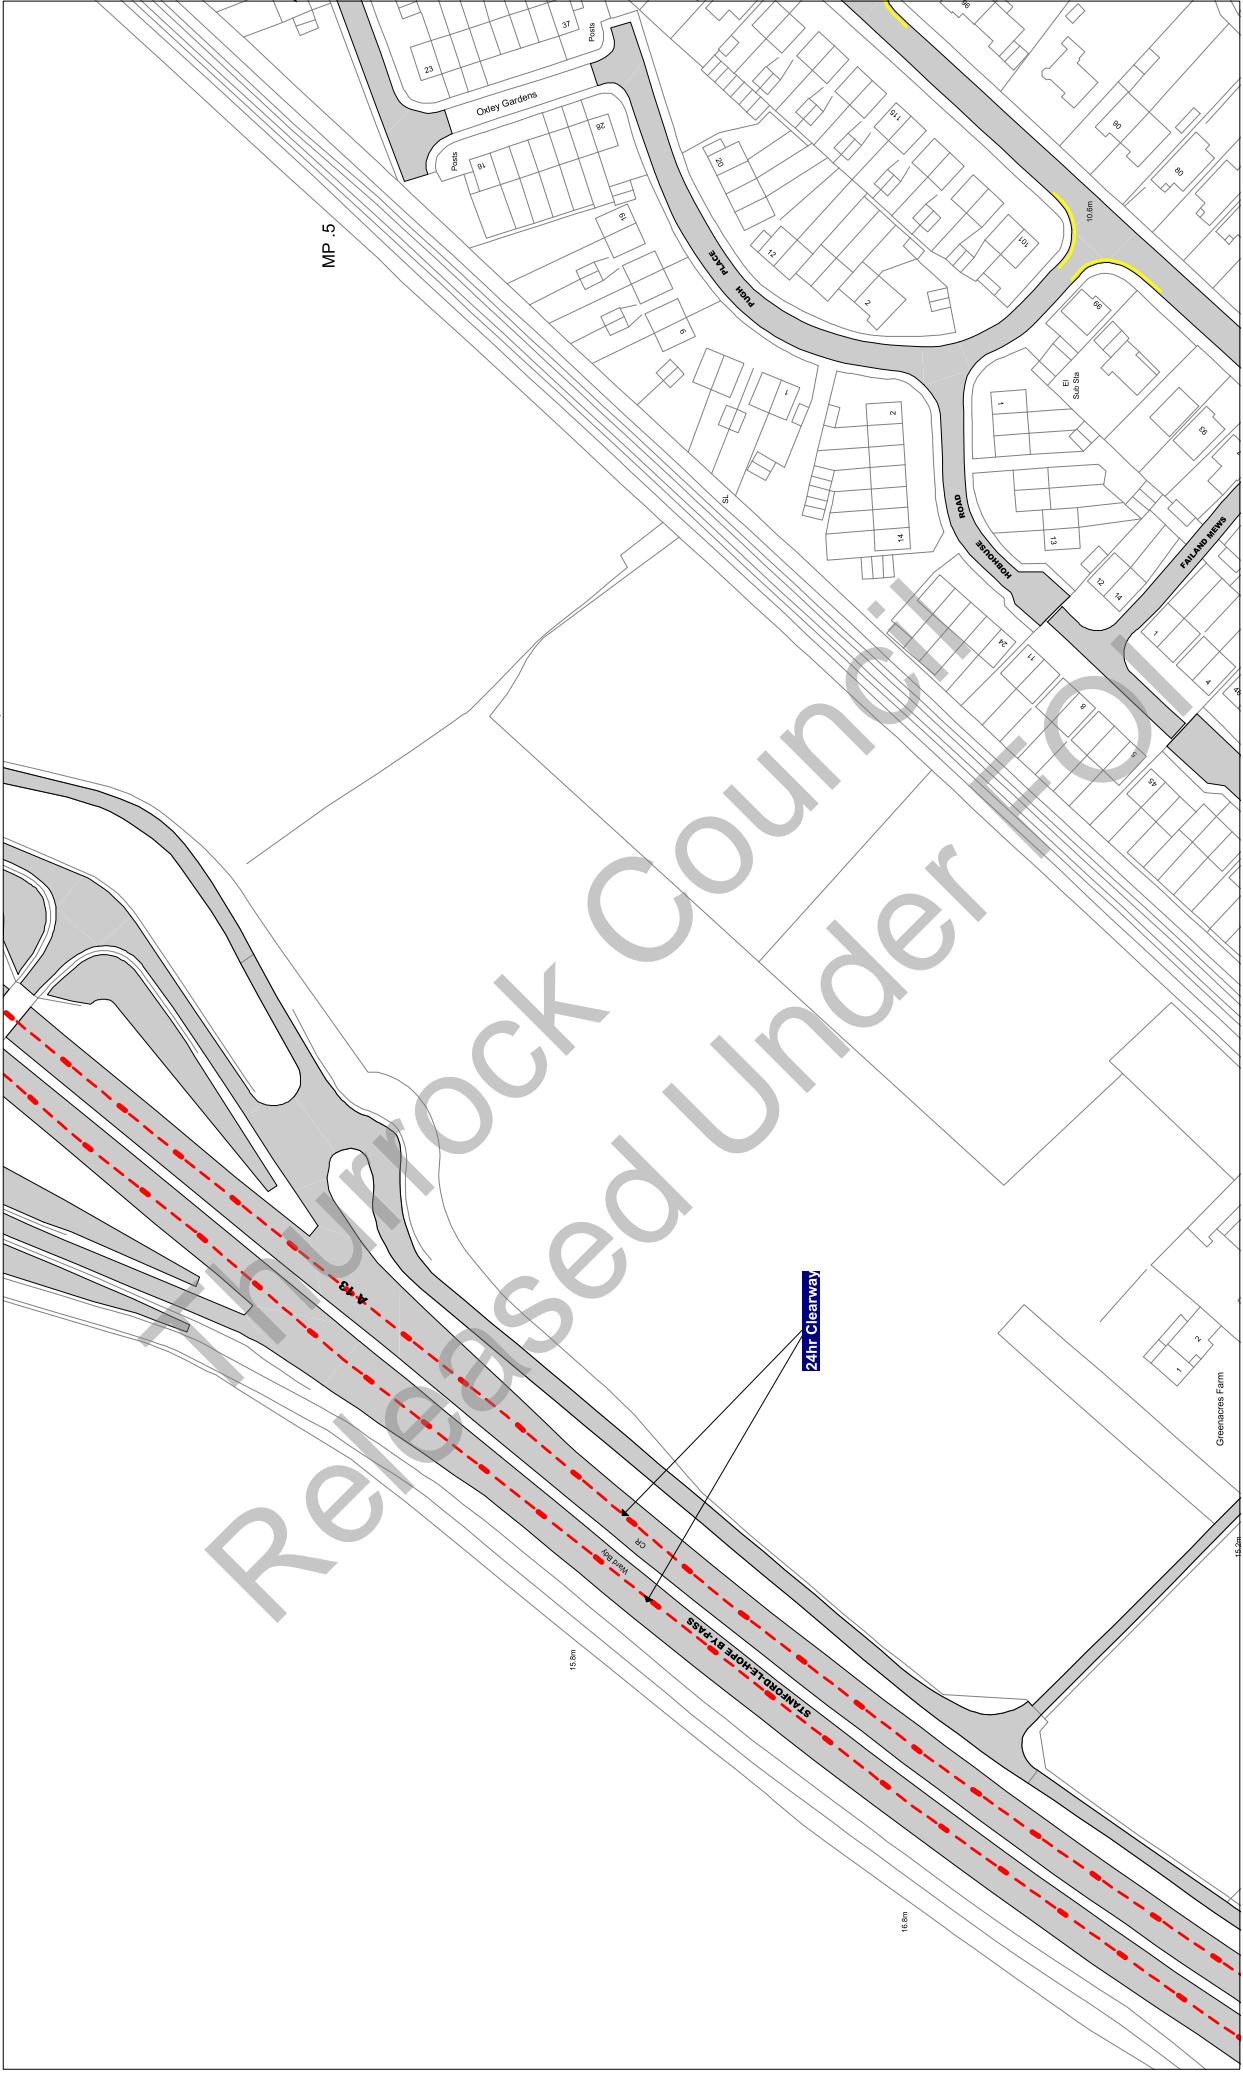

Tile Ref: R33

Status: CONFIRMED

Sheet Revision Number: 0

Sheet Active From: 14/07/2017

Scale: 1 : 1250 @ A3

Order Title: The Borough of Thurrock
(Stopping, Waiting, Loading and On-street Parking) Order 2017

NOTE: SEE STATIC MAP SCHEDULE LEGEND FOR RESTRICTIONS DISPLAYED

Civic Offices, New Road
Grays, Essex, RM17 6SL