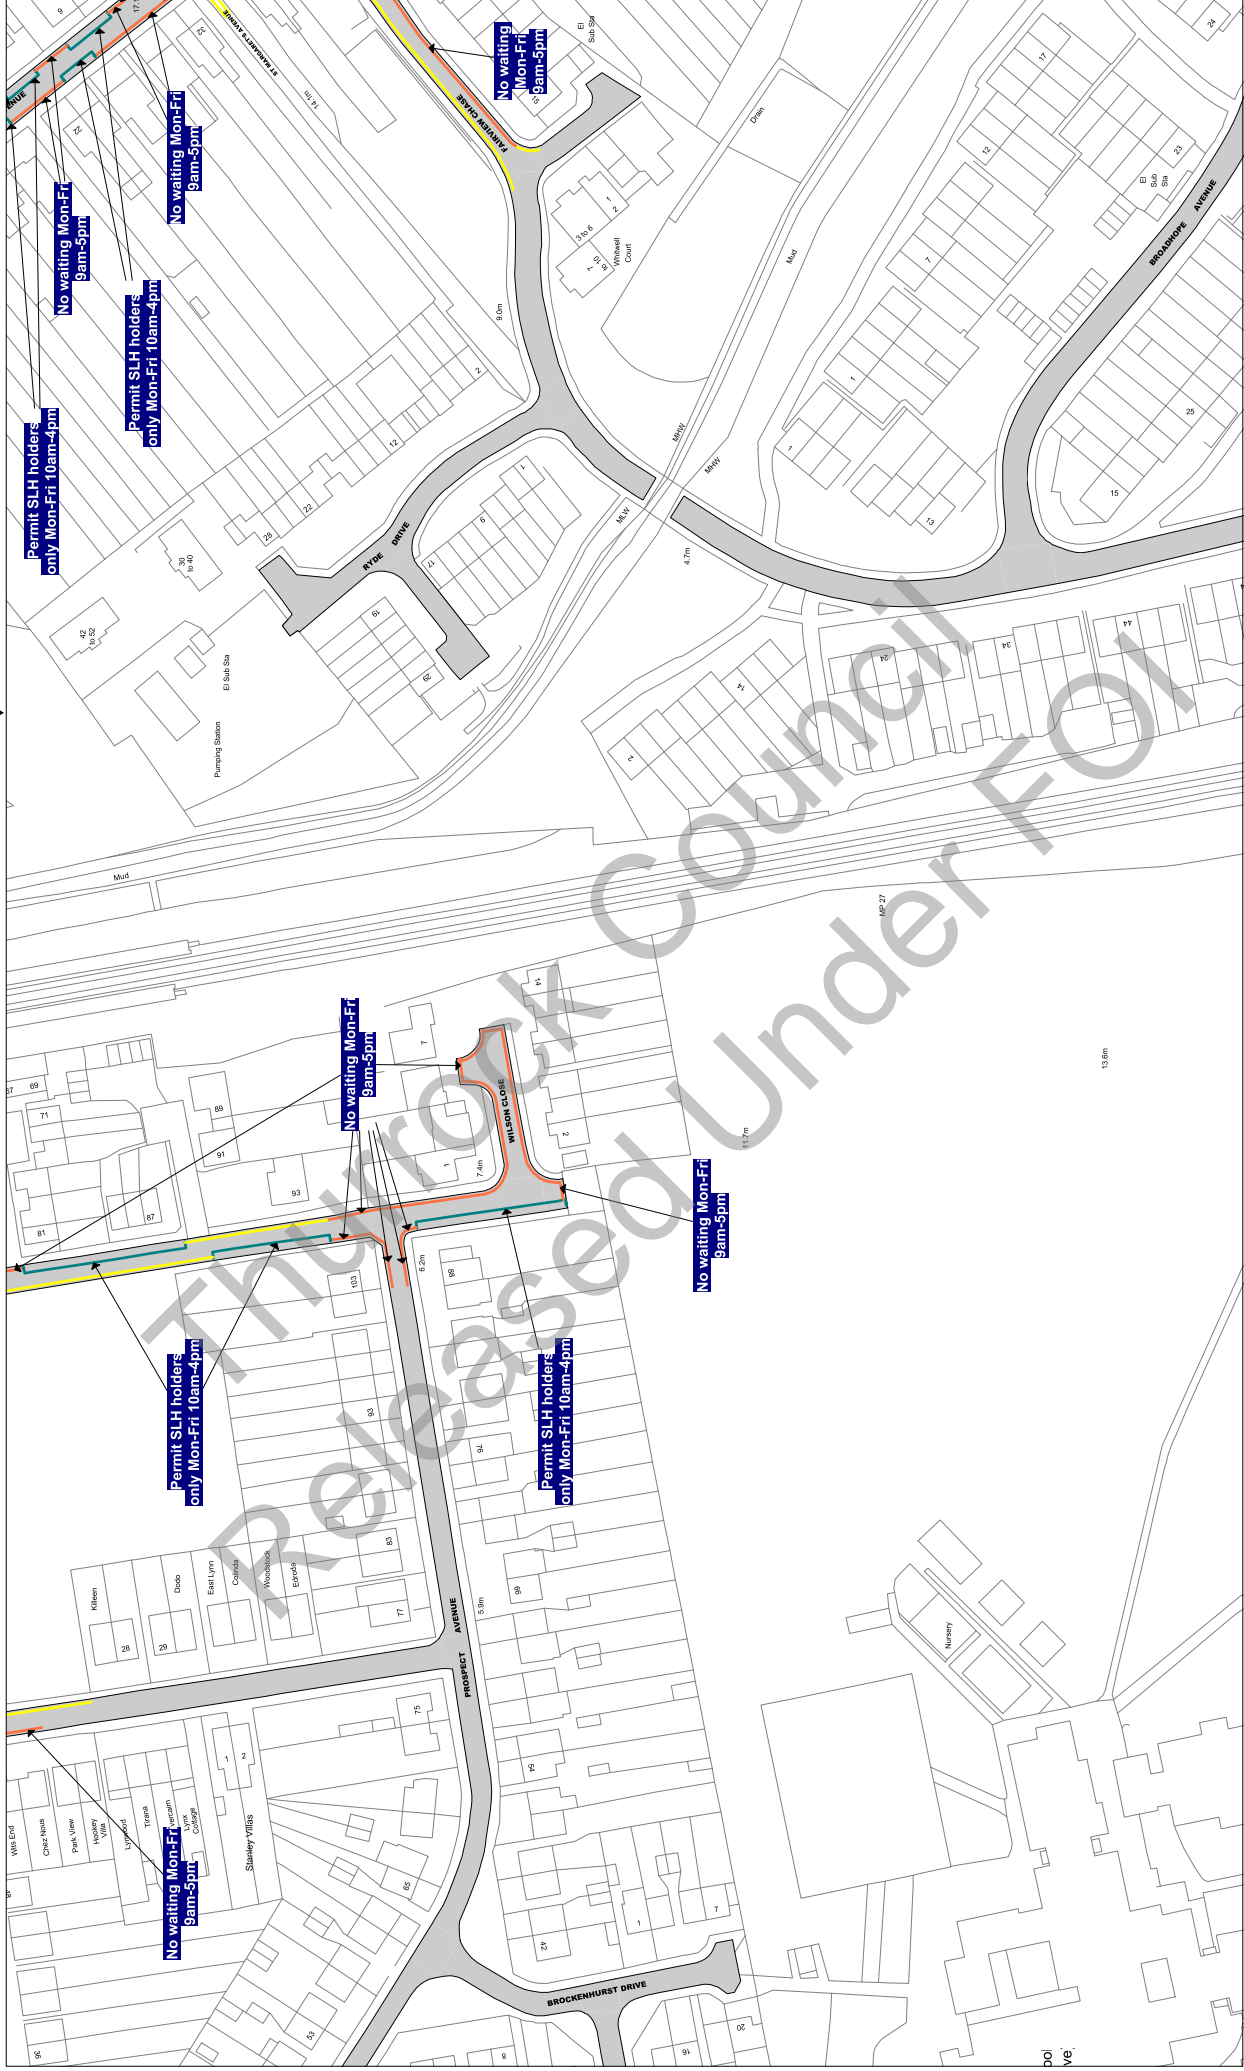

Scale: 1 : 1250 @ A3

Order Title: The Borough of Thurrock (Stopping, Waiting, Loading and On-street Parking) Order 2017

This map is reproduced from Ordnance Survey material with the permission of Ordnance Survey on behalf of the Controller of Her Majesty's Stationary Office. Crown Copyright and may lead to prosecution or civil proceedings. Thurrock Council Licence No: 100025457 2017