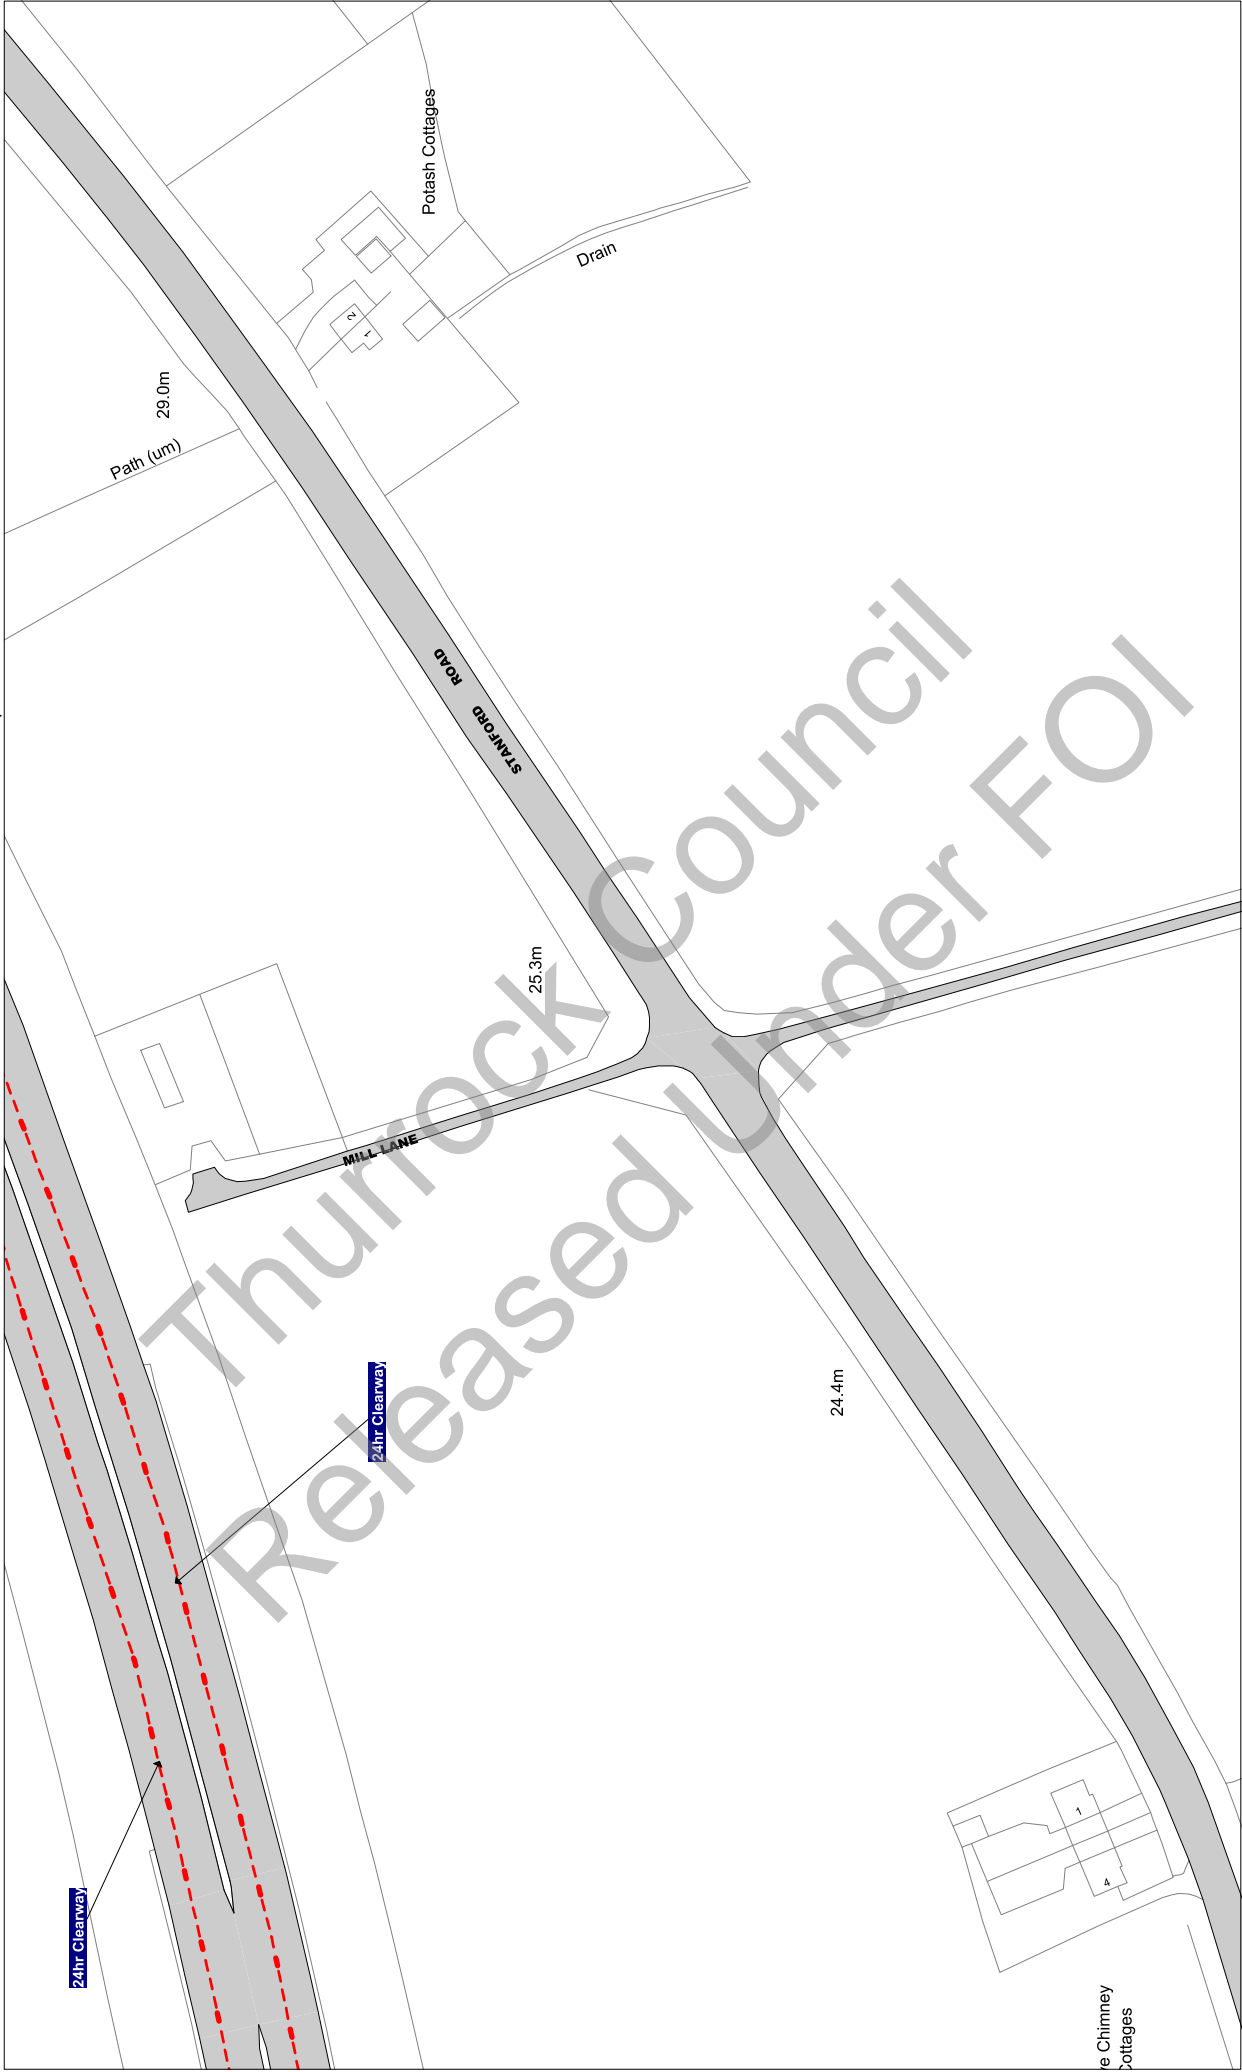

Tile Ref: AC24

Status: CONFIRMED

Sheet Revision Number: 0

Sheet Active From: 14/07/2017

Thurrock Council
Released Under FOI

Scale: 1 : 1250 @ A3

Order Title: The Borough of Thurrock
(Stopping, Waiting, Loading and On-street Parking) Order 2017

This map is reproduced from Ordnance Survey material with the permission of Ordnance Survey on behalf of the Controller of Her Majesty's Stationery Office. Crown Copyright and may lead to prosecution or civil proceedings.
Thurrock Council
Licence No: 100025457 2017

NOTE: SEE STATIC MAP SCHEDULE LEGEND FOR RESTRICTIONS DISPLAYED

Civic Offices, New Road
Grays, Essex, RM17 6SL