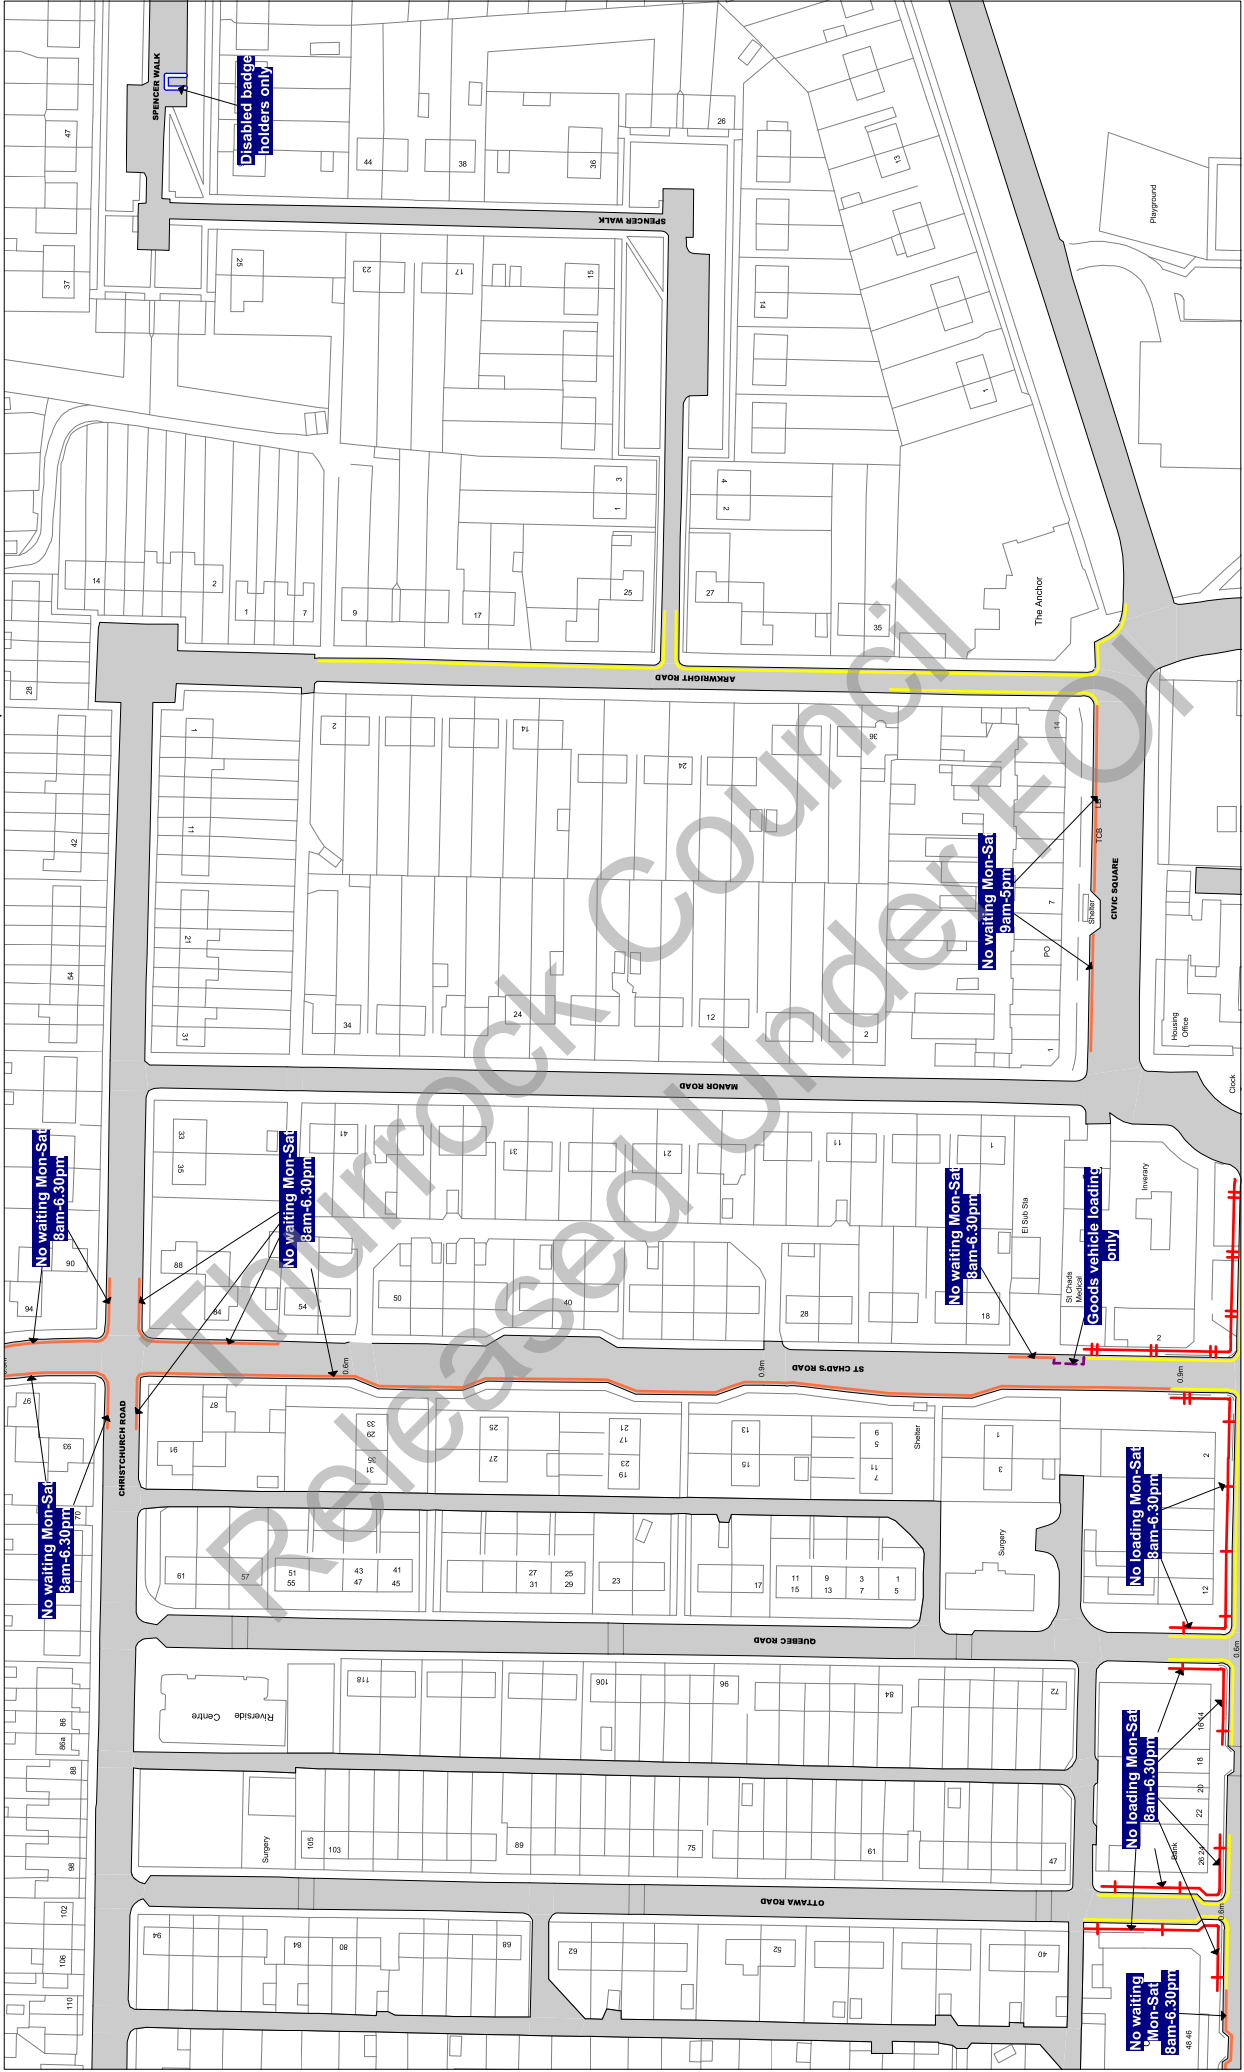

Tile Ref: AR24

Status: CONFIRMED

Sheet Revision Number: 0

Sheet Active From: 14/07/2017

Scale: 1 : 1250 @ A3

Order Title: The Borough of Thurrock (Stopping, Waiting, Loading and On-street Parking) Order 2017

This map is reproduced from Ordnance Survey material with the permission of Ordnance Survey on behalf of the Controller of Her Majesty's Stationary Office. Crown Copyright and may lead to prosecution or civil proceedings. Thurrock Council Licence No: 100025457 2017

NOTE: SEE STATIC MAP SCHEDULE LEGEND FOR RESTRICTIONS DISPLAYED