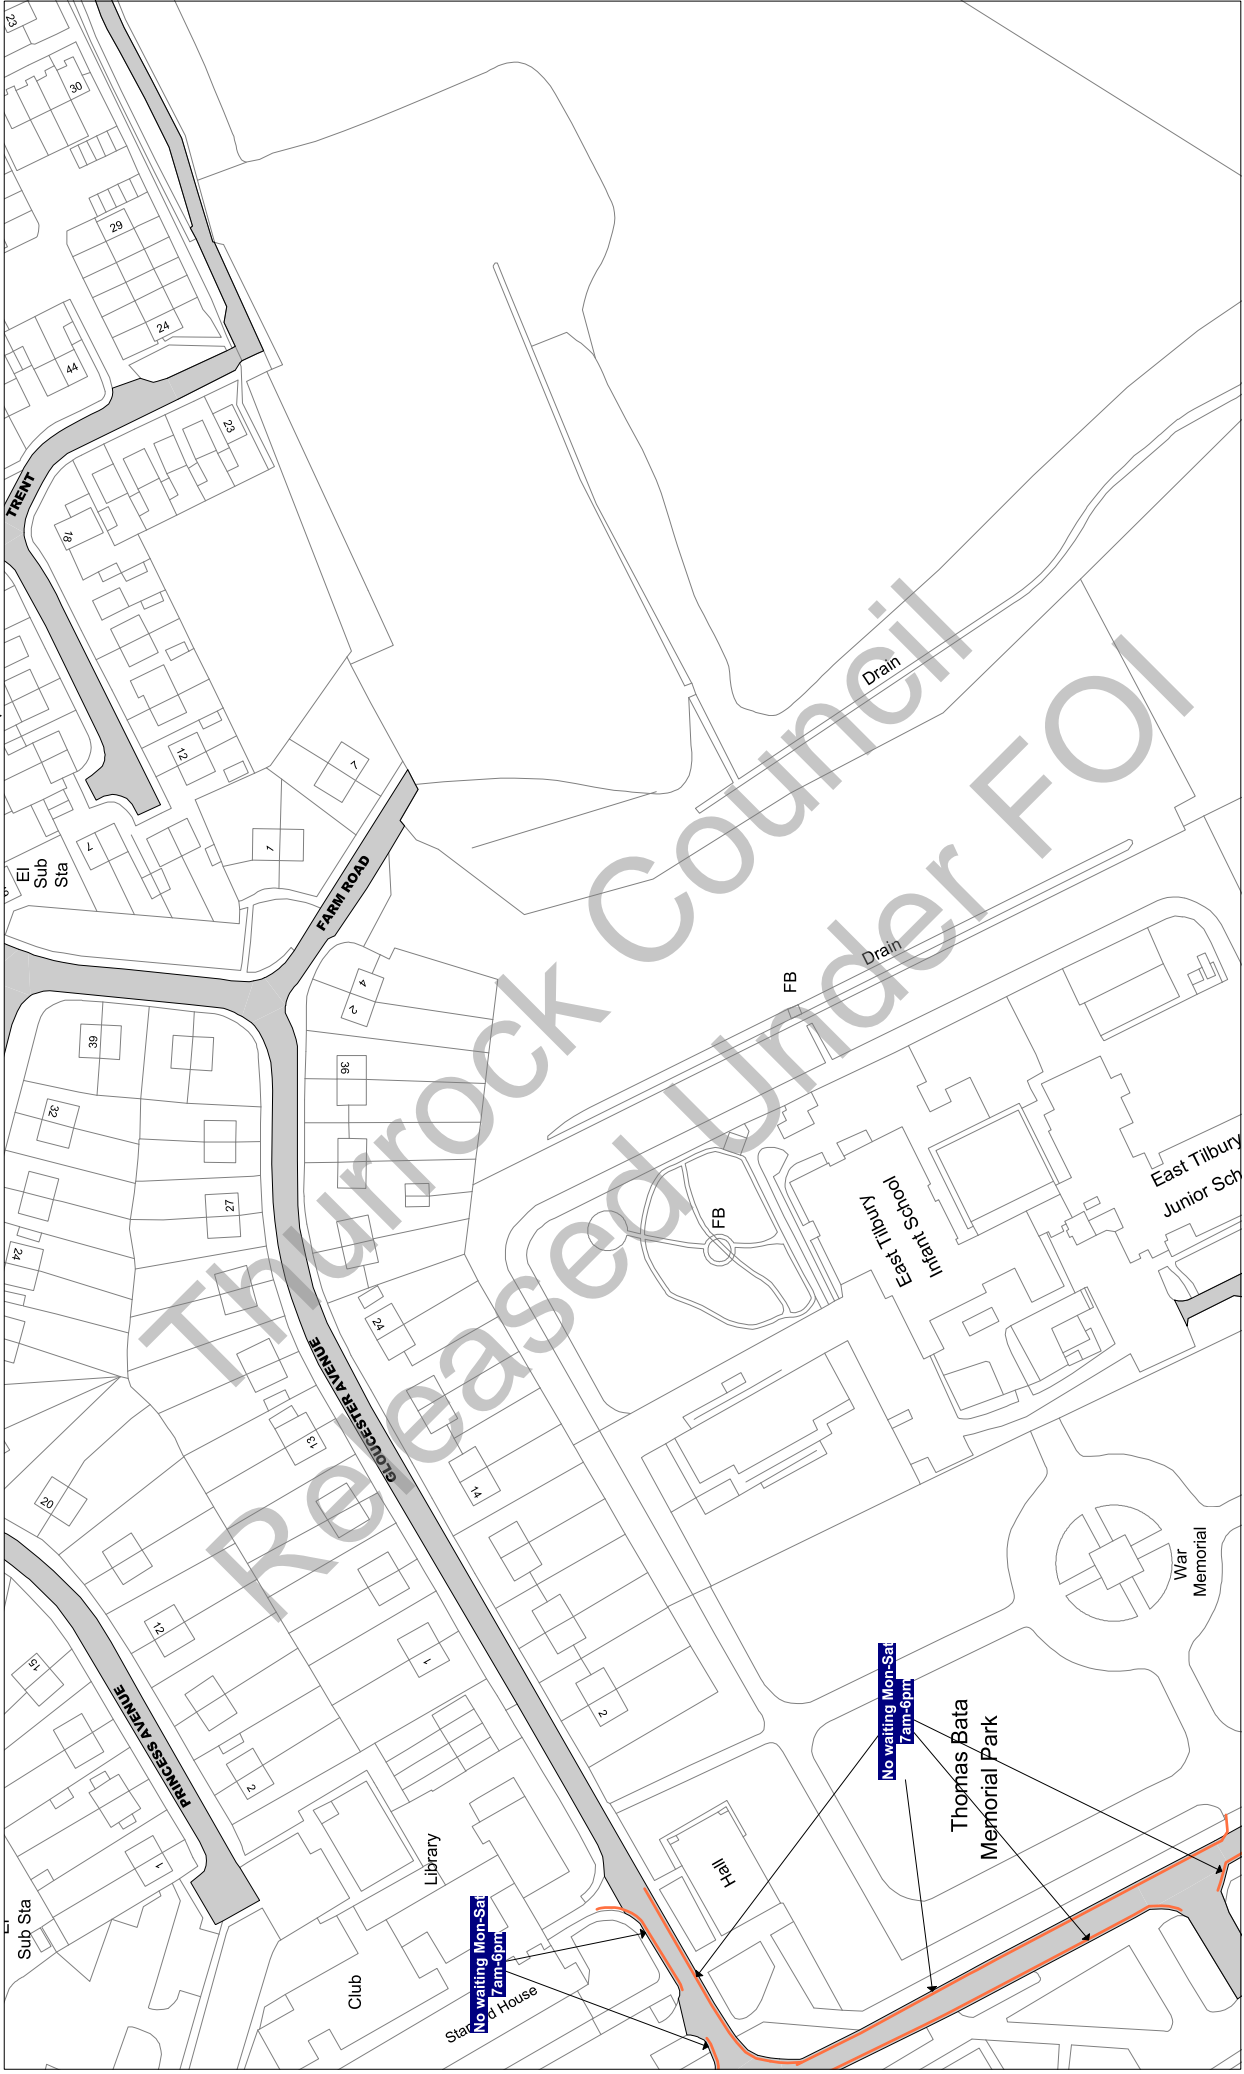

Scale: 1 : 1250 @ A3

Order Title: The Borough of Thurrock (Stopping, Waiting, Loading and On-street Parking) Order 2017

This map is reproduced from Ordnance Survey material with the permission of Ordnance Survey on behalf of the Controller of Her Majesty's Stationery Office. Crown Copyright and may lead to prosecution or civil proceedings. Thurrock Council Licence No: 10025457 2017