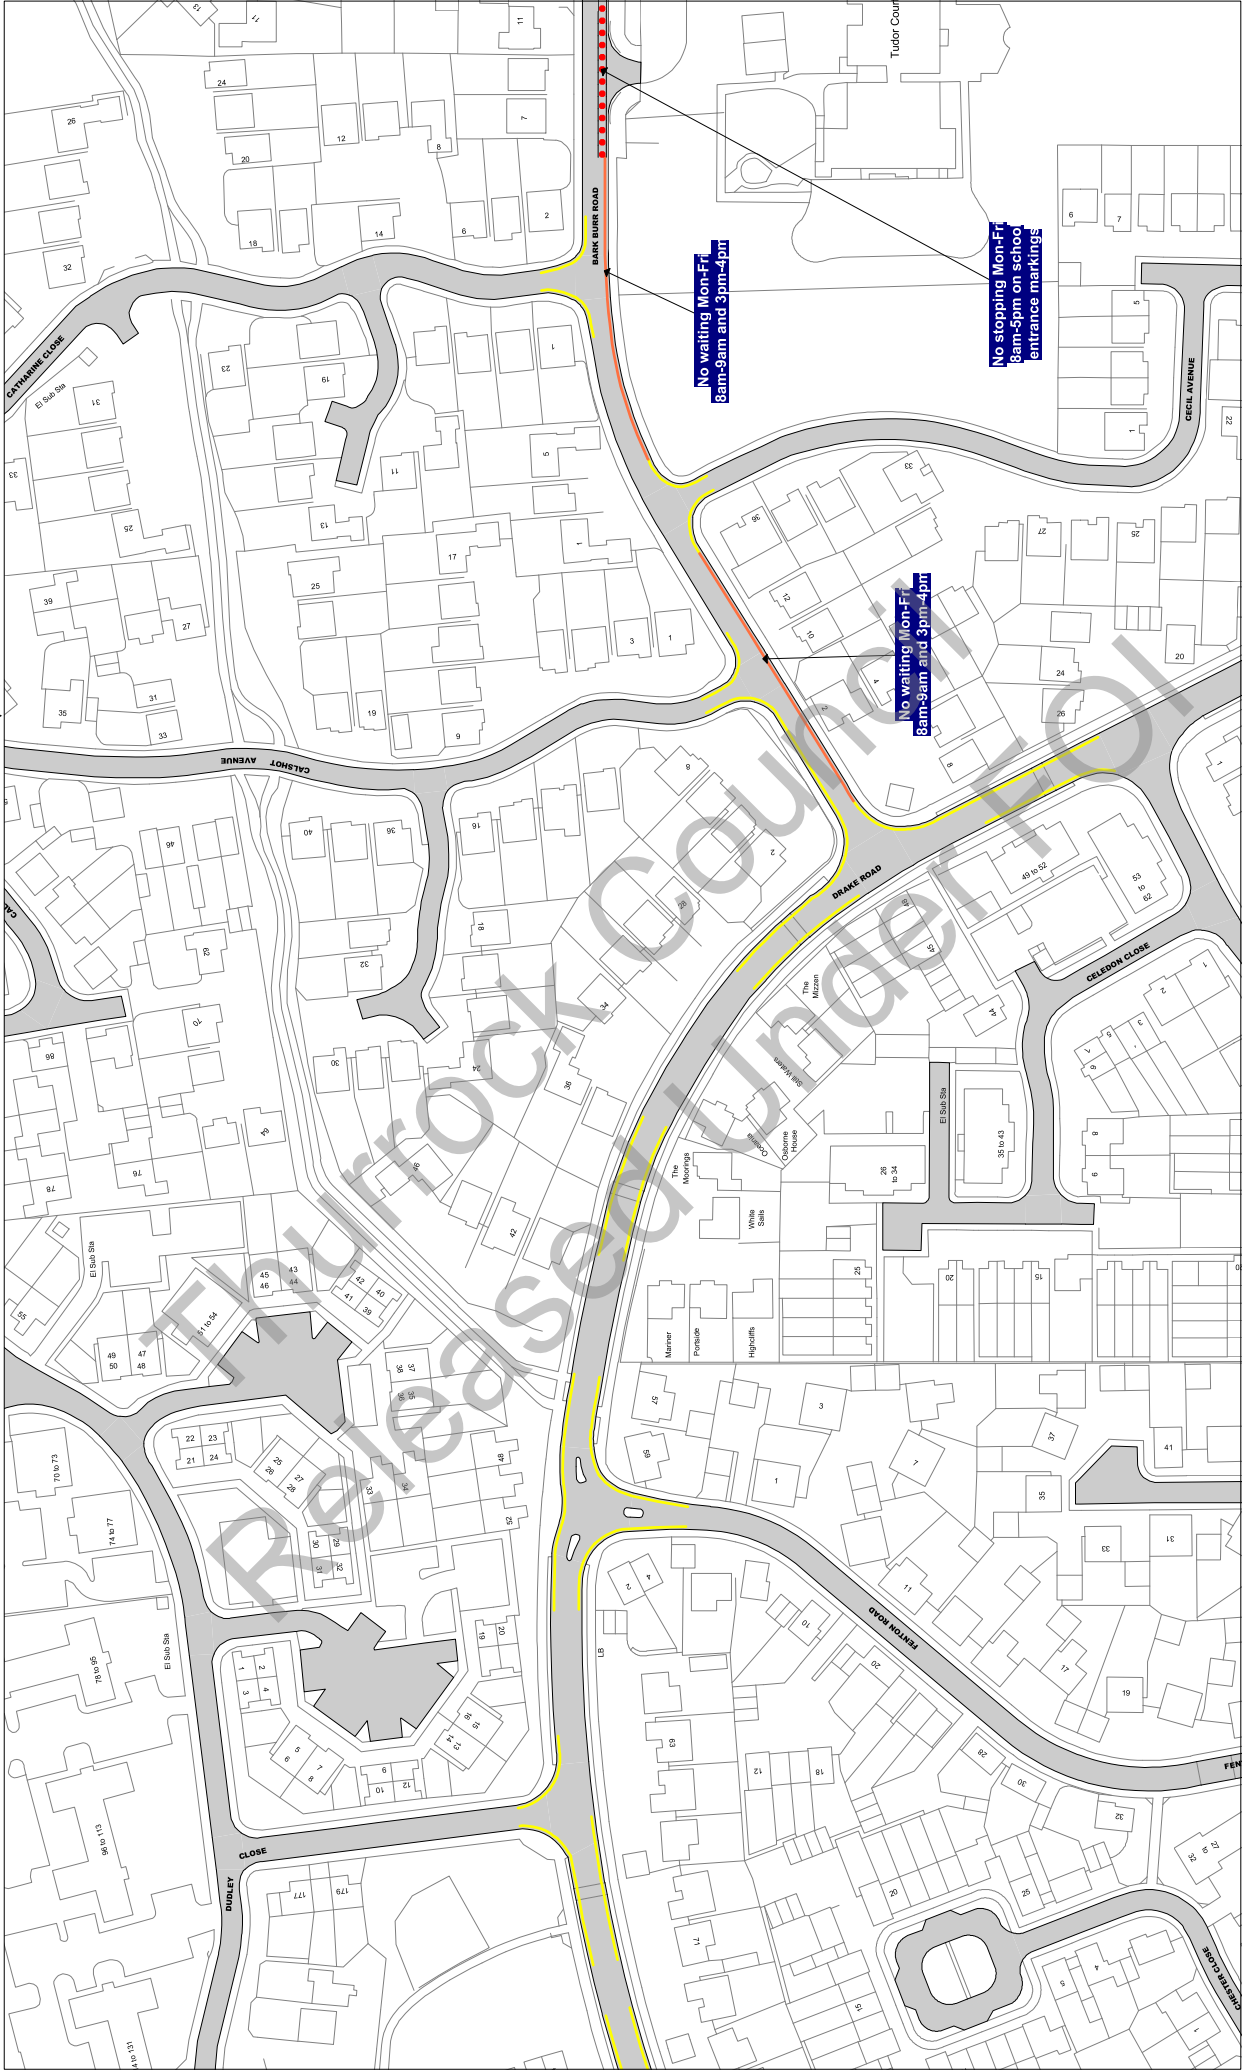

AH16

Scale: 1 : 1250 @ A3

Order Title: The Borough of Thurrock (Stopping, Waiting, Loading and On-street Parking) Order 2017

This map is reproduced from Ordnance Survey material with the permission of Ordnance Survey on behalf of the Controller of Her Majesty's Stationary Office. Crown Copyright and may lead to prosecution or civil proceedings. Thurrock Council Licence No: 100025457 2017