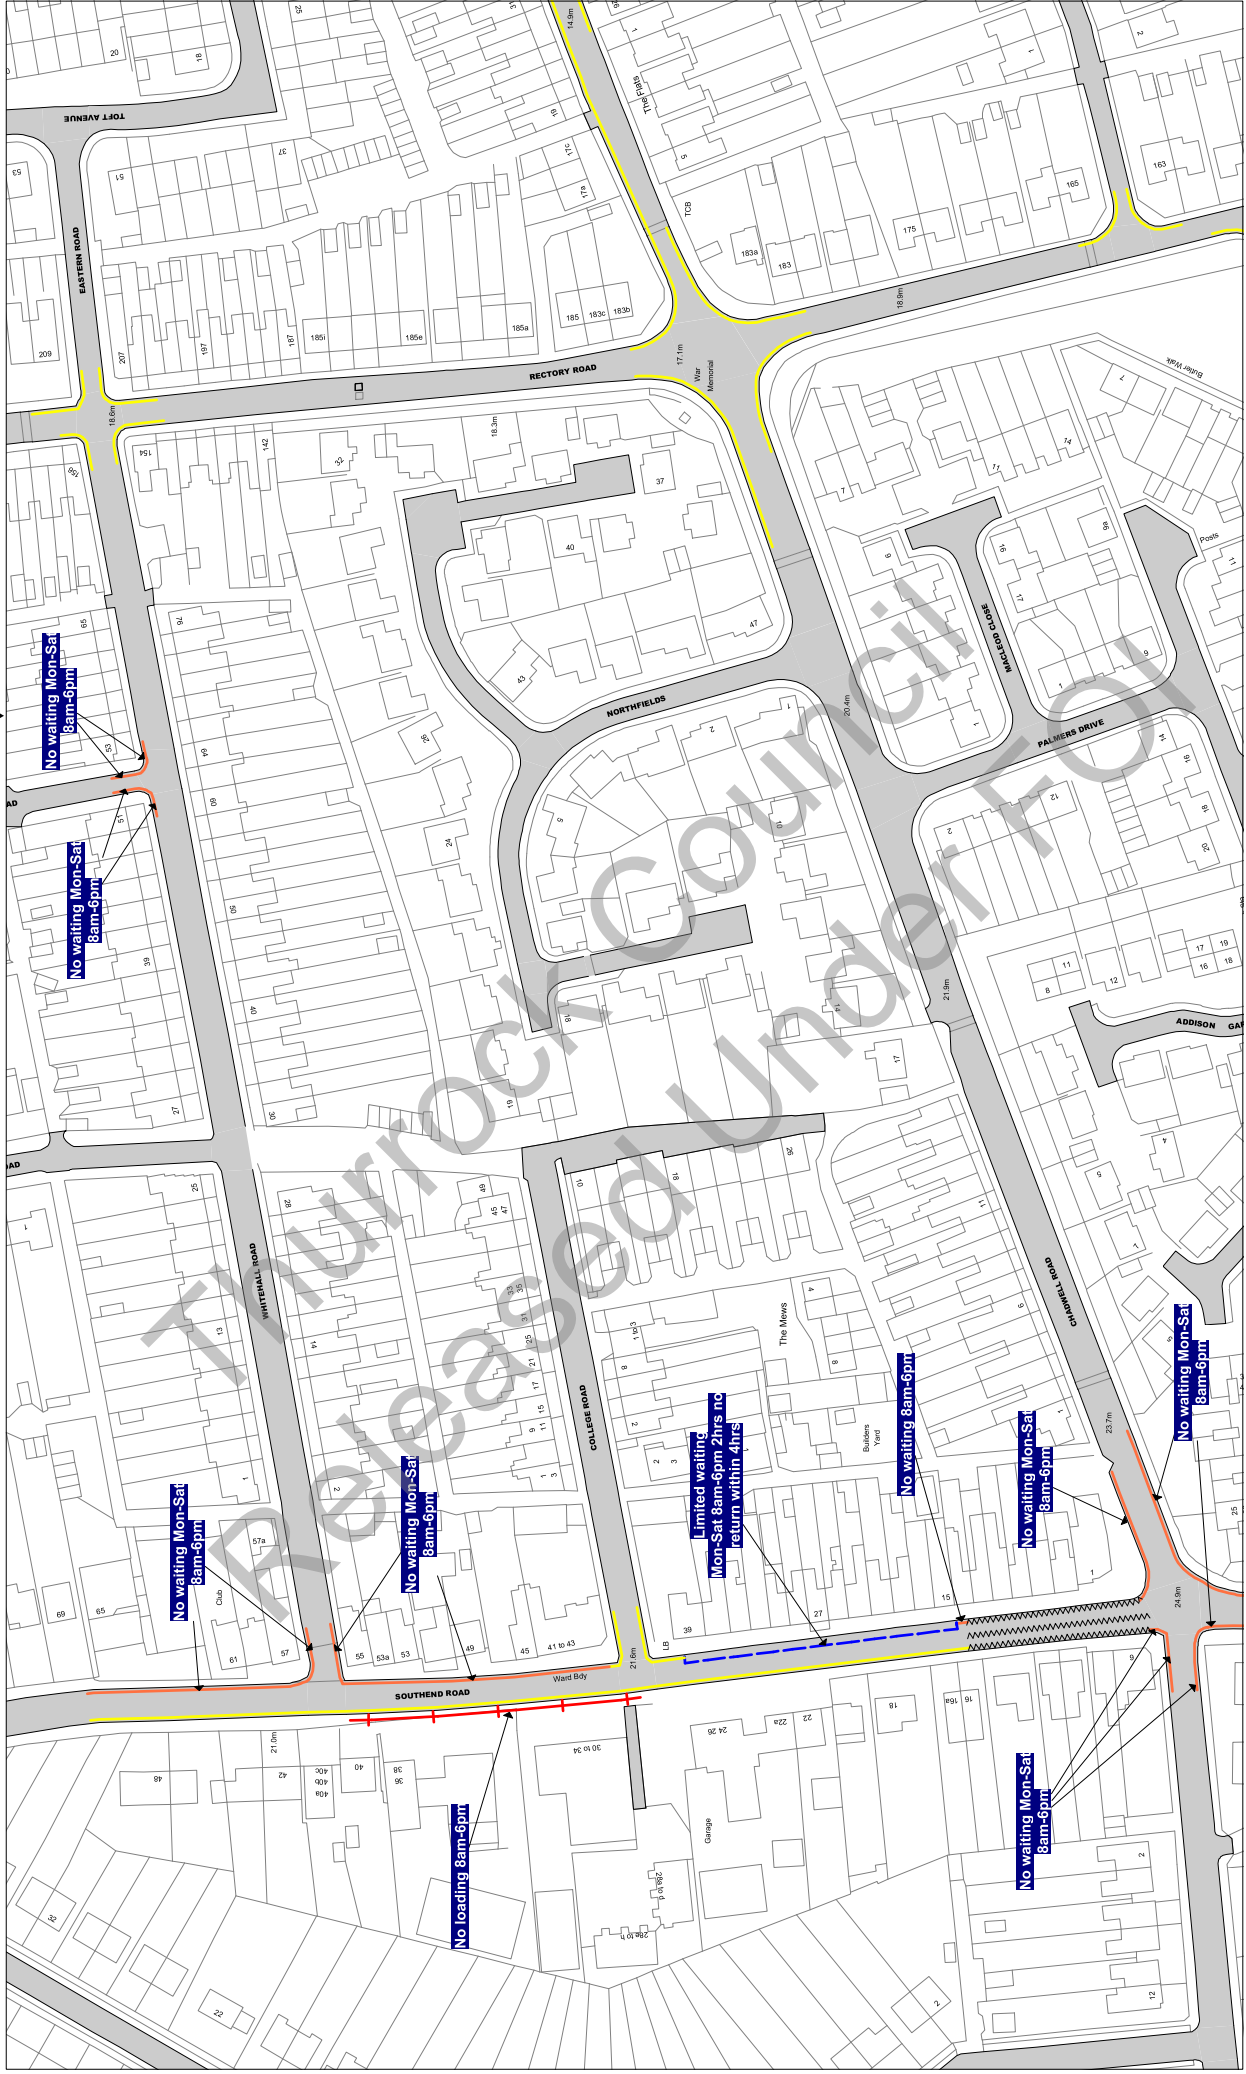

Tile Ref: AJ20

Status: CONFIRMED

Sheet Revision Number: 0

Sheet Active From: 14/07/2017

Scale: 1 : 1250 @ A3

Order Title: The Borough of Thurrock (Stopping, Waiting, Loading and On-street Parking) Order 2017

NOTE: SEE STATIC MAP SCHEDULE LEGEND FOR RESTRICTIONS DISPLAYED

Civic Offices, New Road
Grays, Essex, RM17 6SL