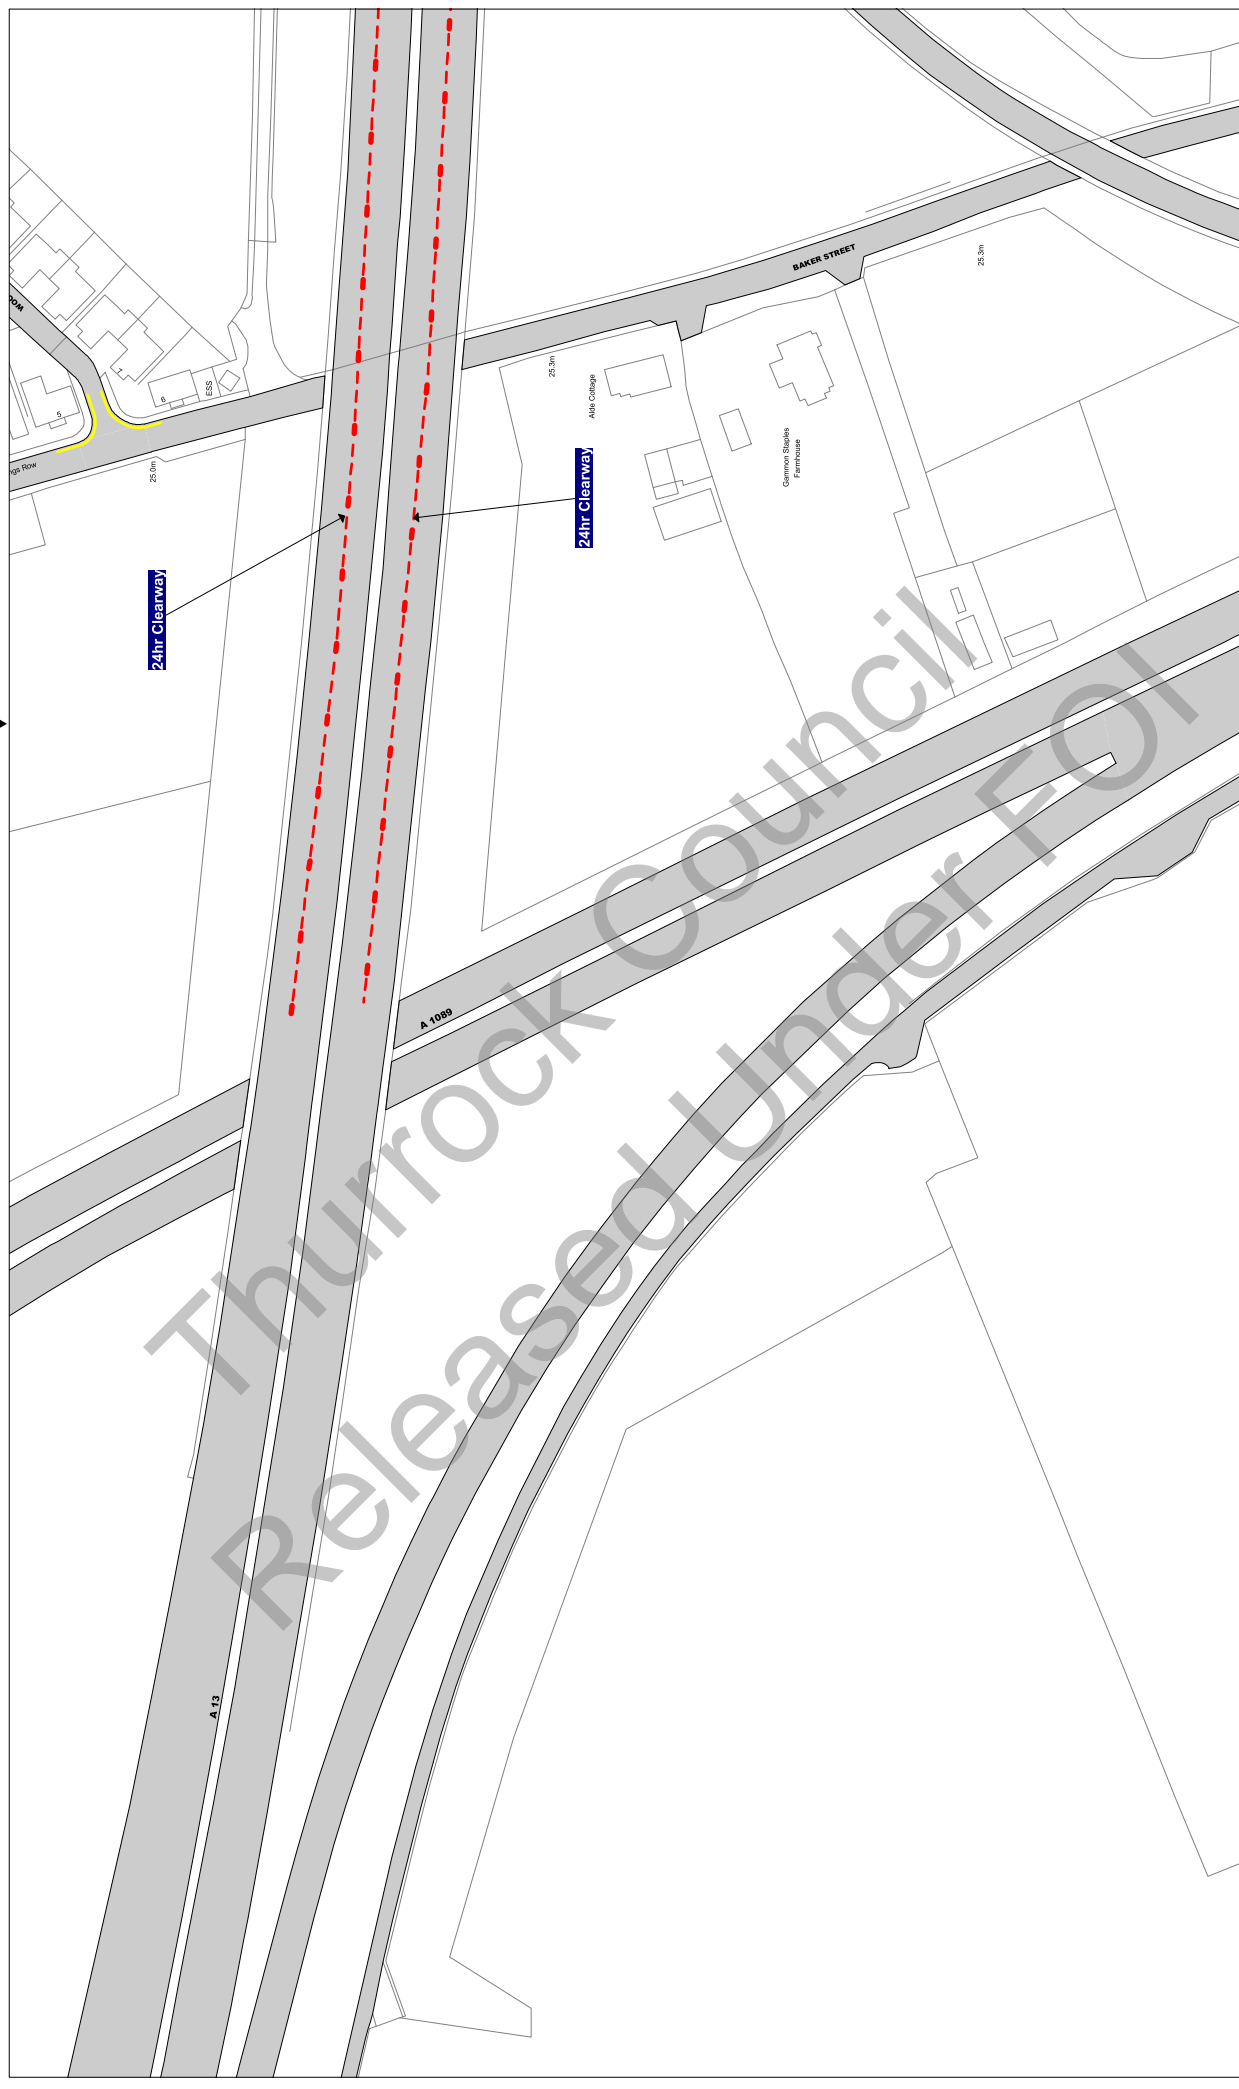

Tile Ref: AC22

Status: CONFIRMED

Sheet Revision Number: 0

Sheet Active From: 14/07/2017

Thurrock Council
Released Under FOI

Scale: 1 : 1250

@ A3

Order Title: The Borough of Thurrock
(Stopping, Waiting, Loading and On-street Parking) Order 2017

NOTE: SEE STATIC MAP SCHEDULE LEGEND FOR RESTRICTIONS DISPLAYED

Civic Offices, New Road
Grays, Essex, RM17 6SL