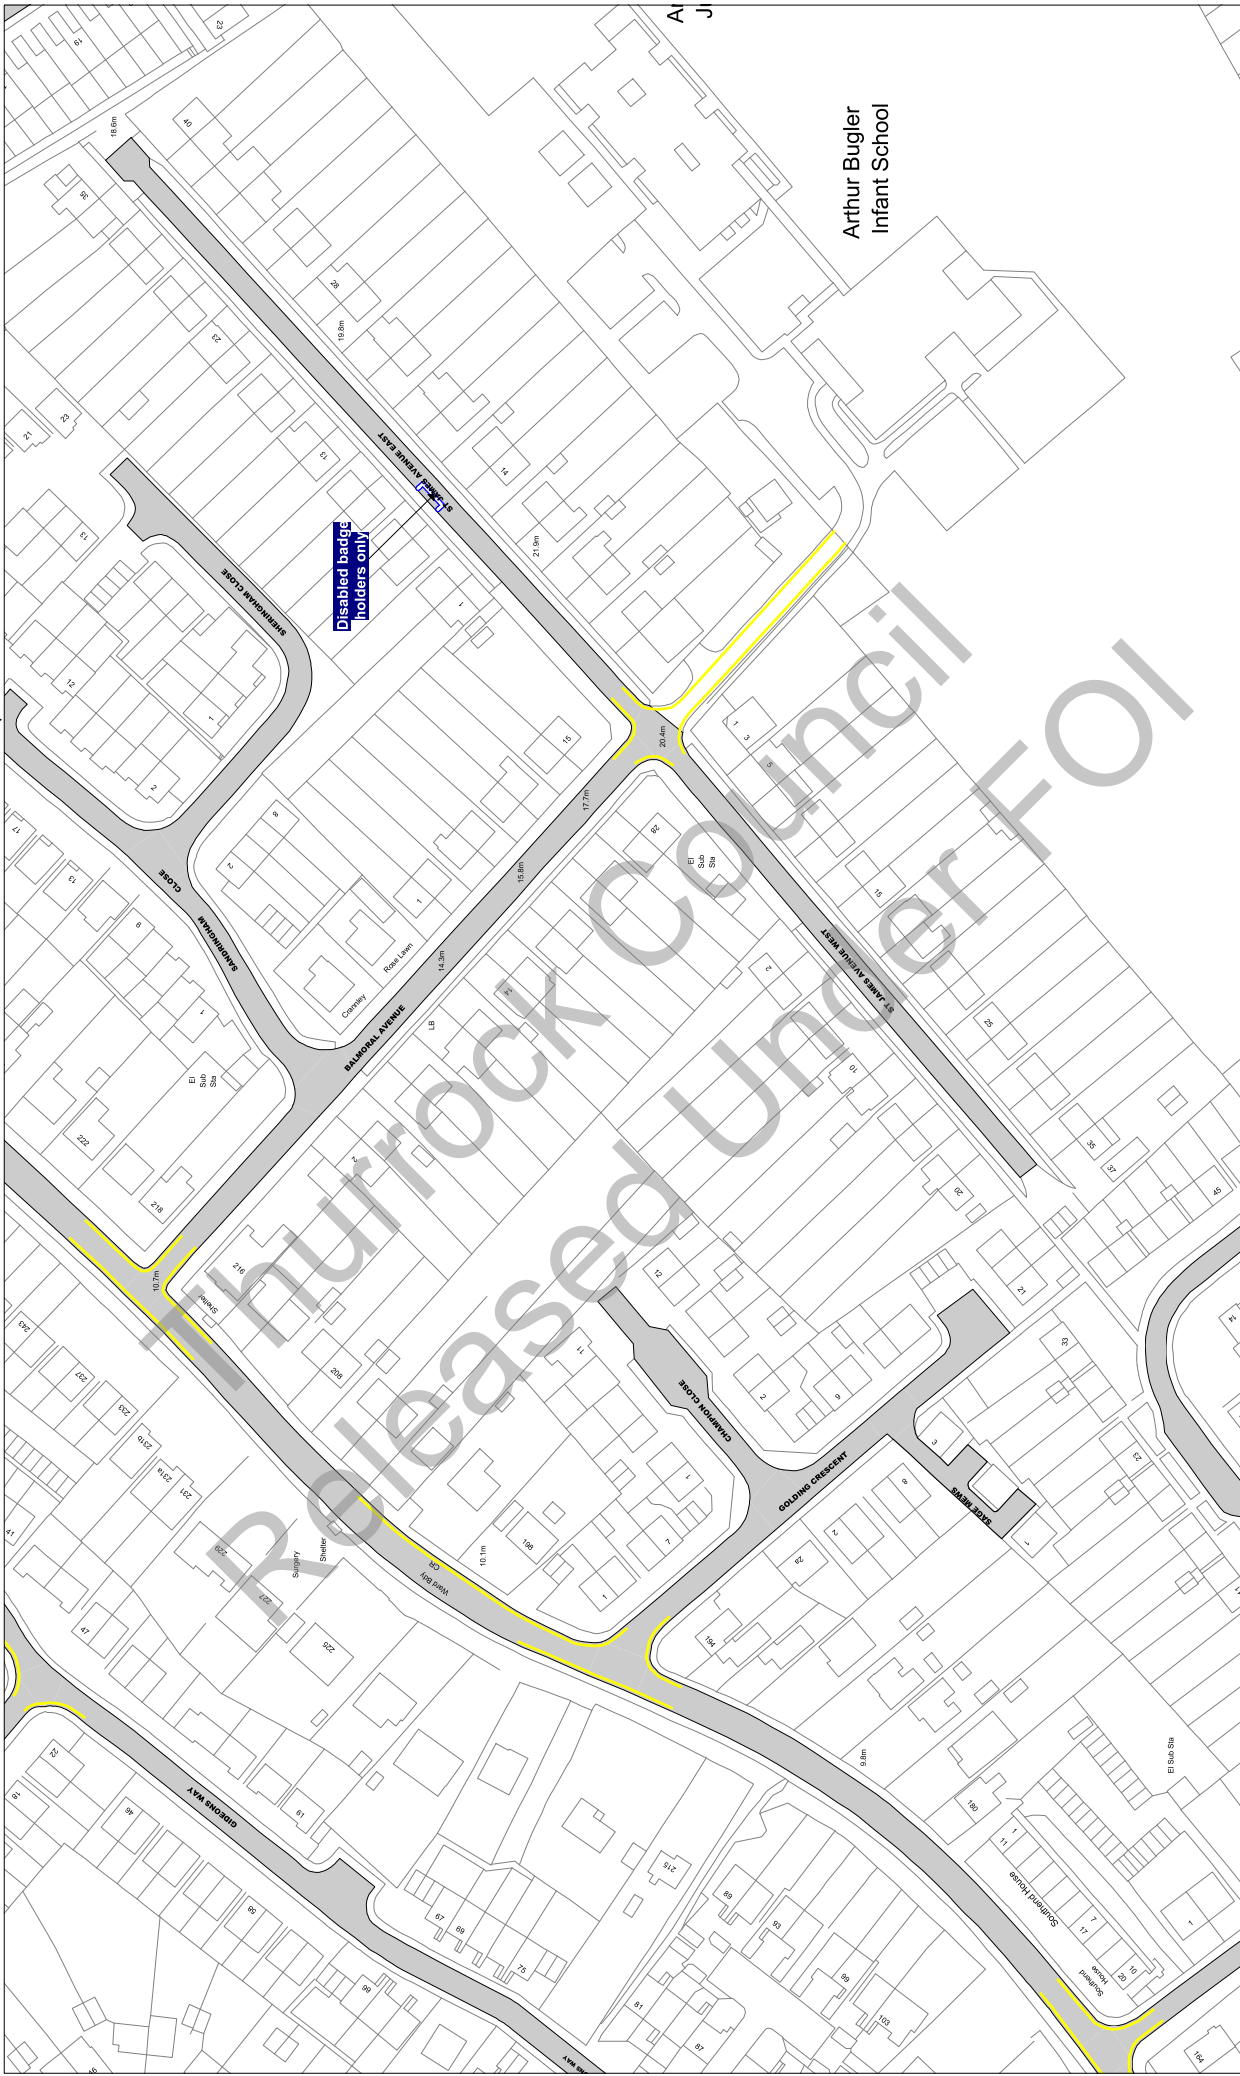

Thurrock Council Unclassified

Arthur Bugler
Infant School

NOTE: SEE STATIC MAP SCHEDULE LEGEND FOR RESTRICTIONS DISPLAYED