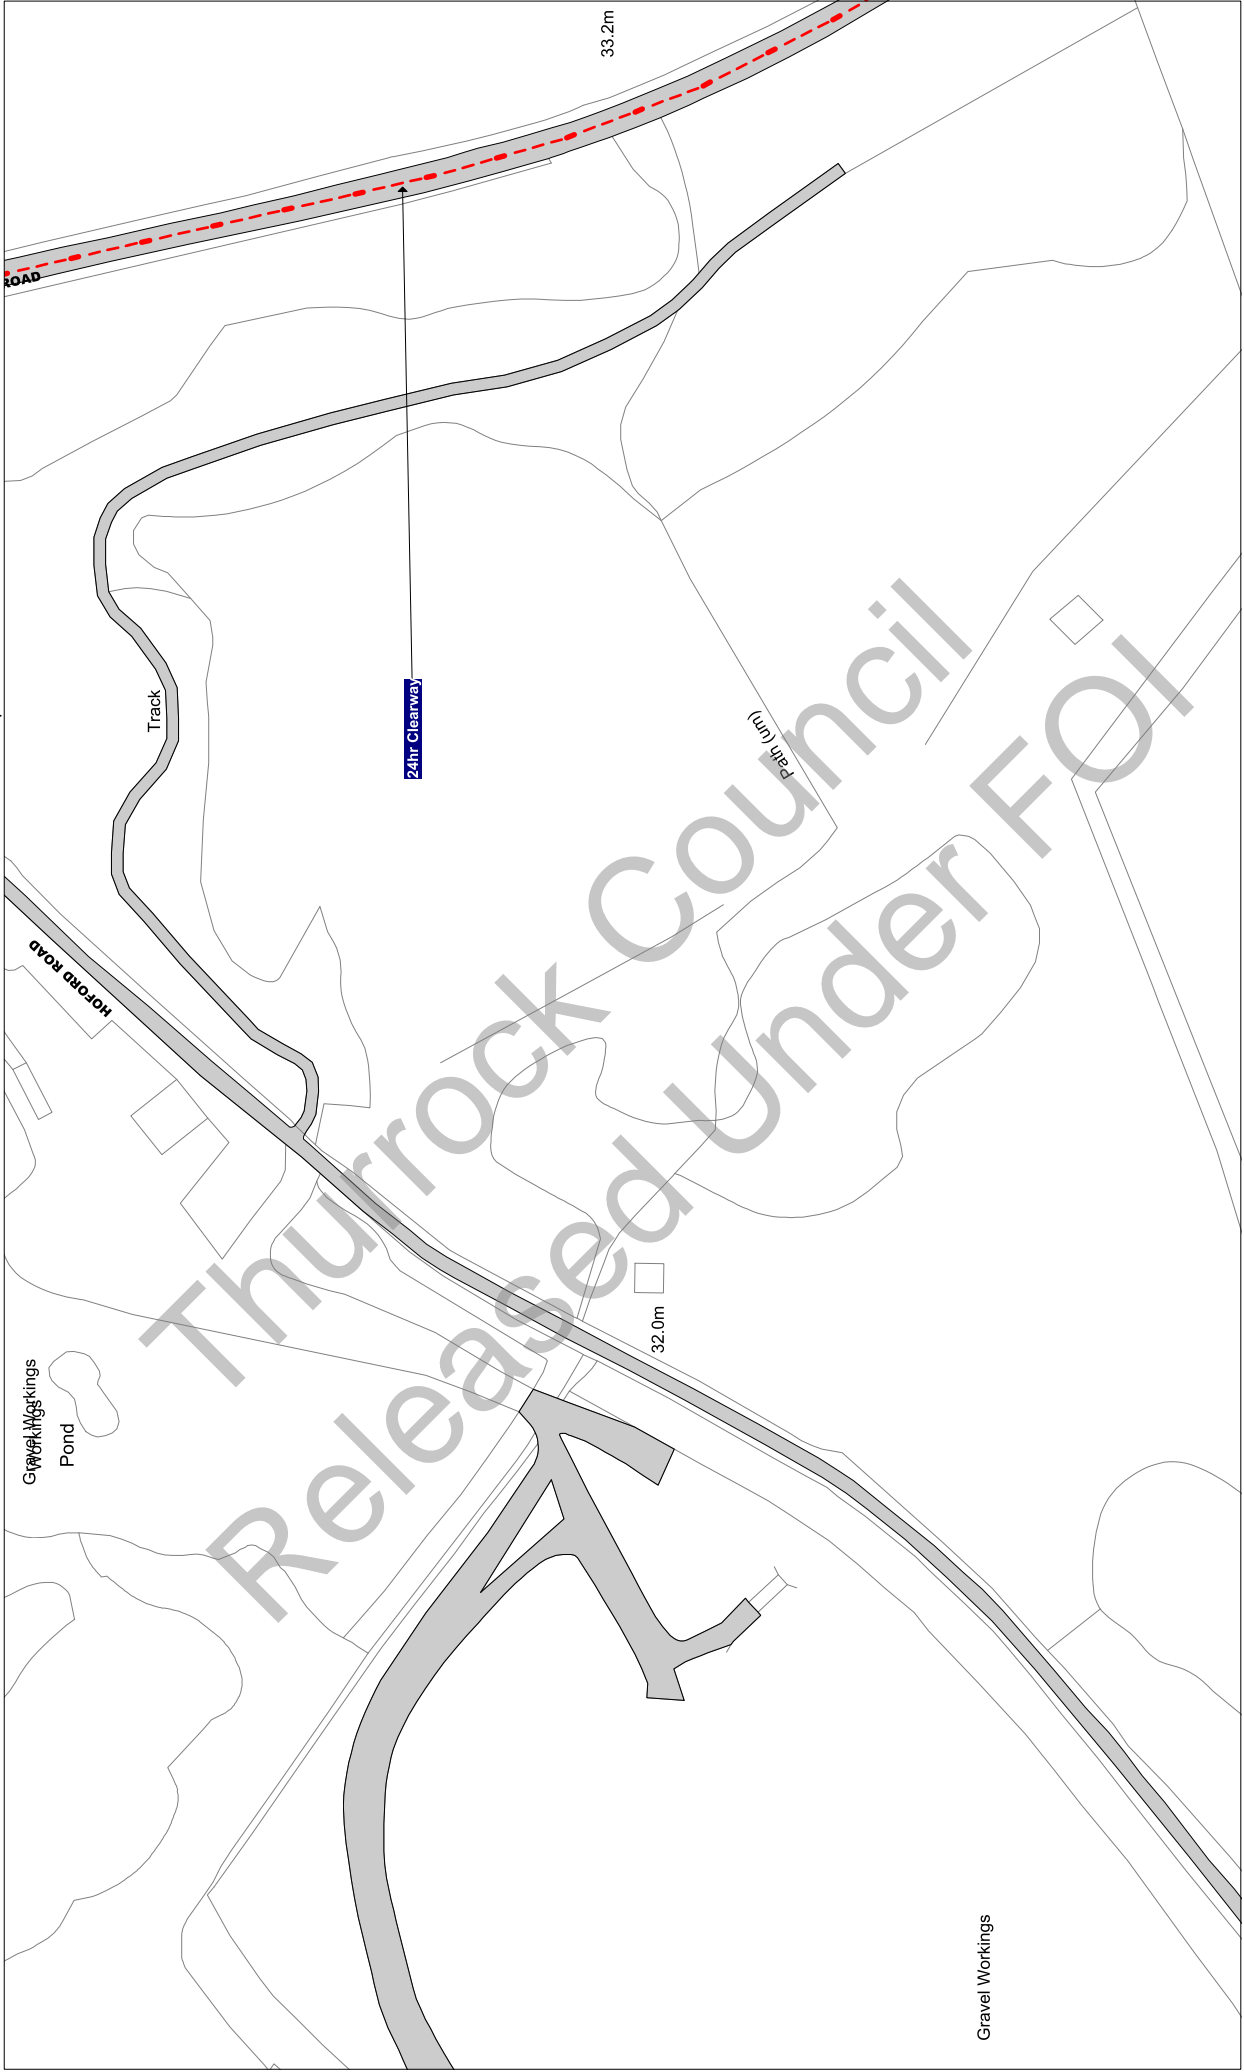

Tile Ref: AE29

Status: CONFIRMED

Sheet Revision Number: 0

Sheet Active From: 14/07/2017

Scale: 1 : 1250 @ A3

Order Title: The Borough of Thurrock (Stopping, Waiting, Loading and On-street Parking) Order 2017

NOTE: SEE STATIC MAP SCHEDULE LEGEND FOR RESTRICTIONS DISPLAYED

Civic Offices, New Road
Grays, Essex, RM17 6SL