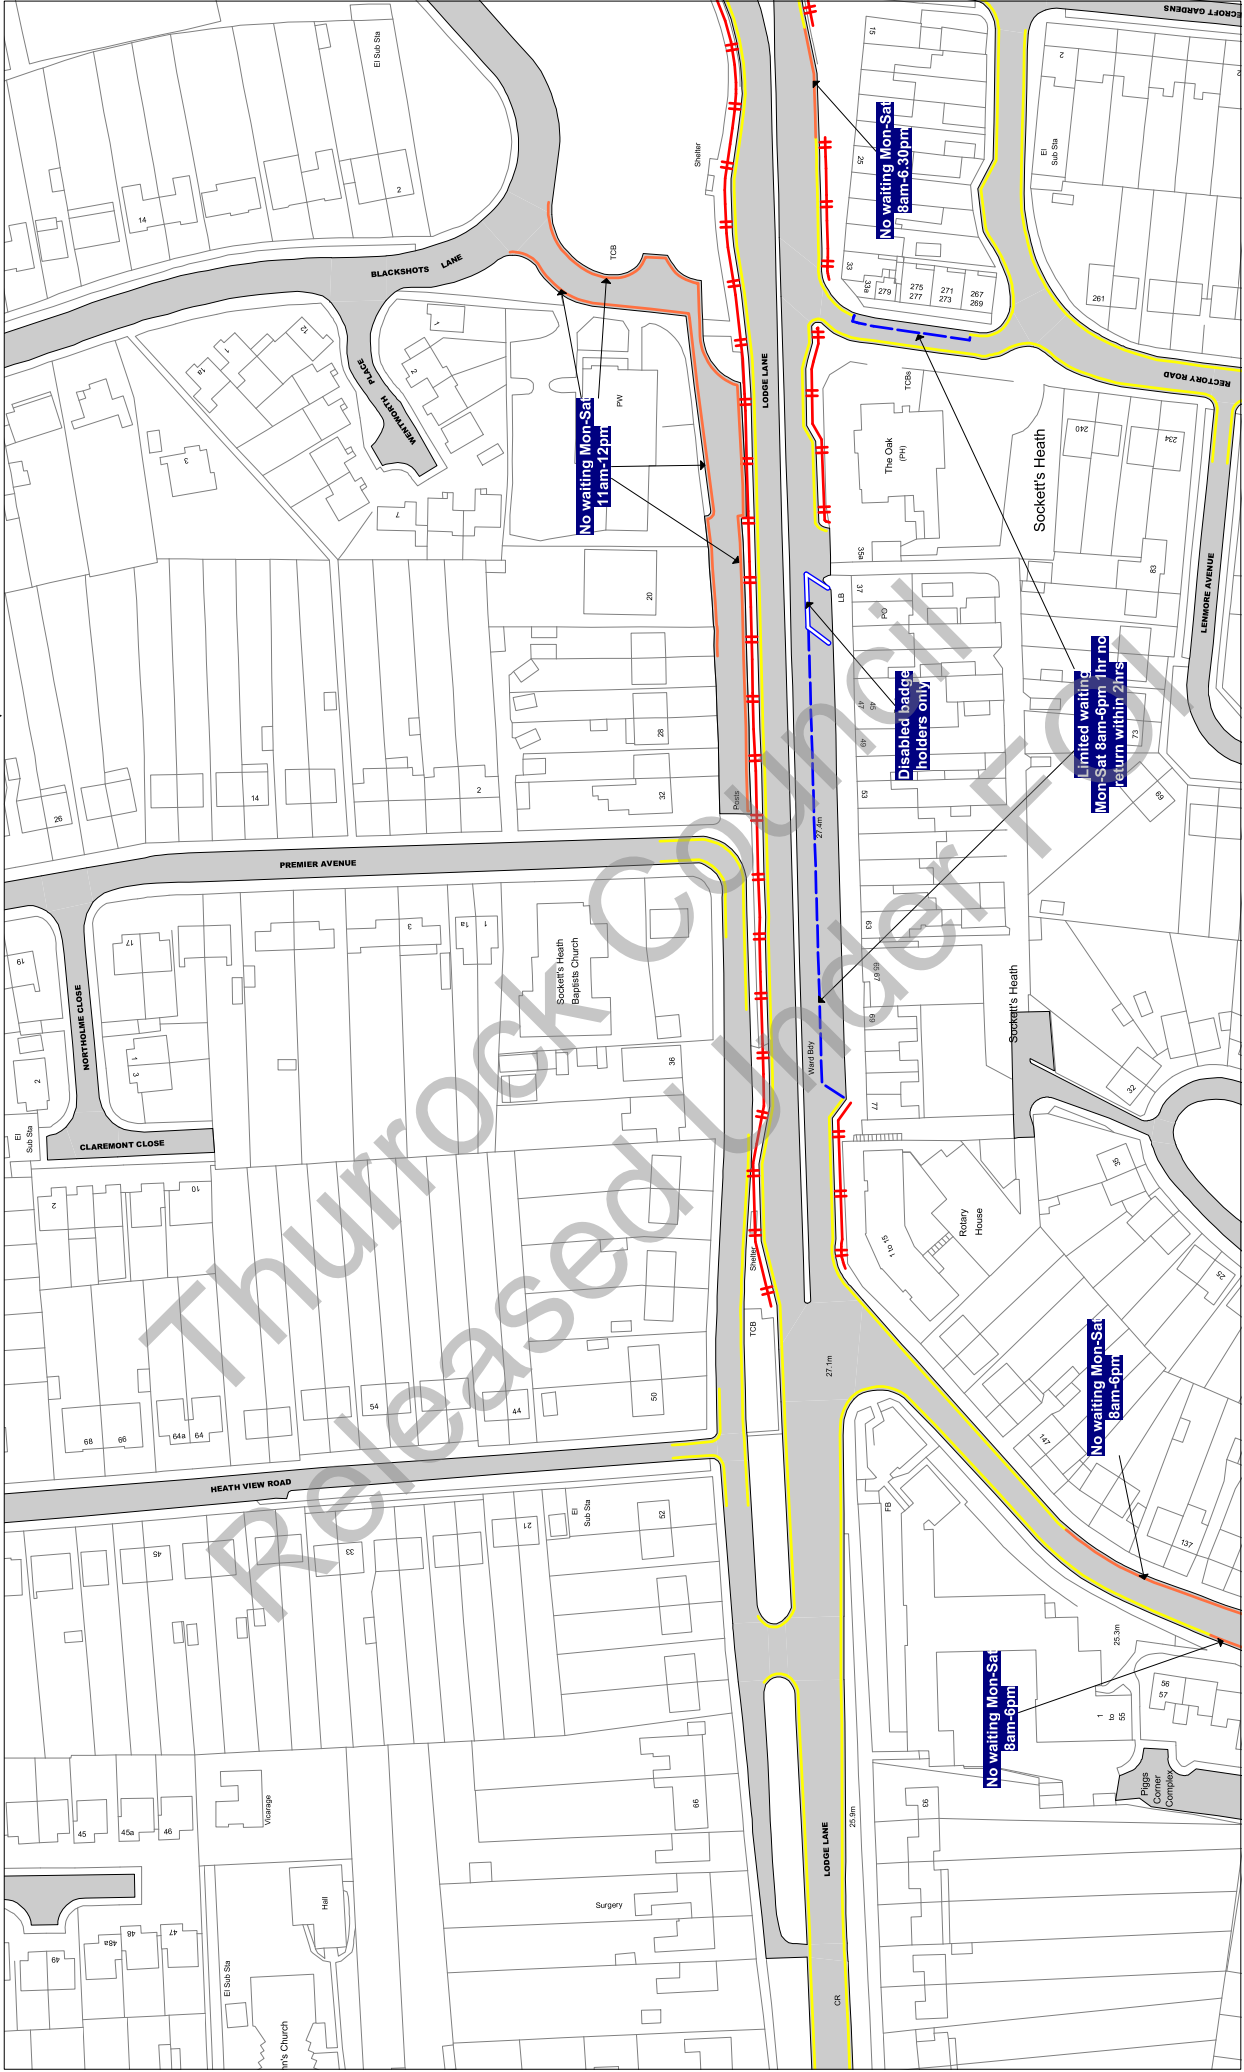

NOTE: SEE STATIC MAP SCHEDULE LEGEND
FOR RESTRICTIONS DISPLAYED

Civic Offices, New Road
Grays, Essex, RM17 6SL

Tile Ref: AH20

Status: CONFIRMED

Sheet Revision Number: 0

Sheet Active From: 14/07/2017

Scale: 1 : 1250 @ A3