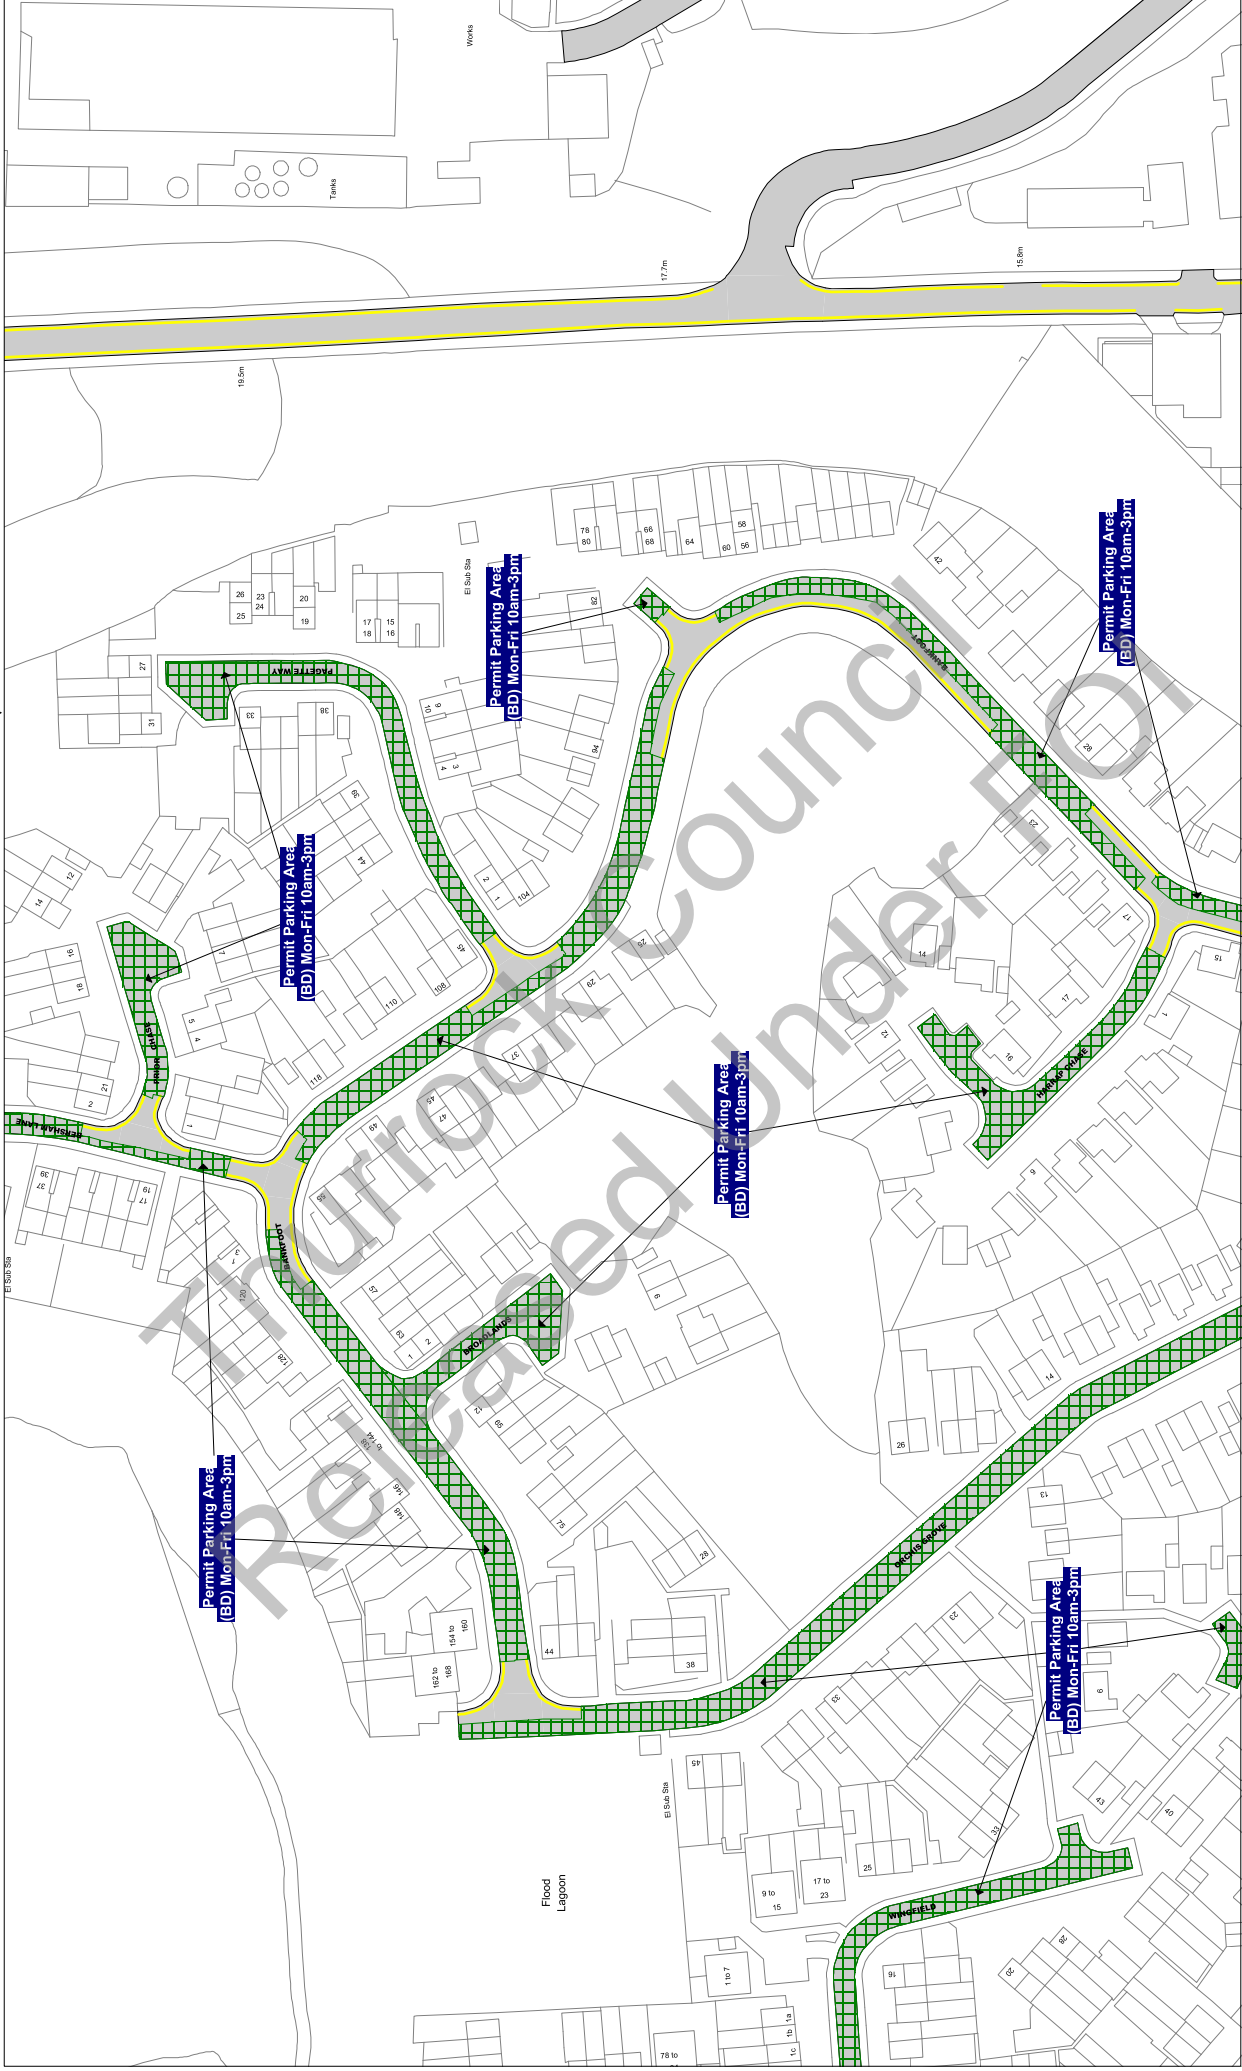

NOTE: SEE STATIC MAP SCHEDULE LEGEND FOR RESTRICTIONS DISPLAYED

Civic Offices, New Road
Grays, Essex, RM17 6SL

Tile Ref: AK17

Status: CONFIRMED

Sheet Revision Number: 0

Sheet Active From: 14/07/2017

Scale: 1 : 1250 @ A3