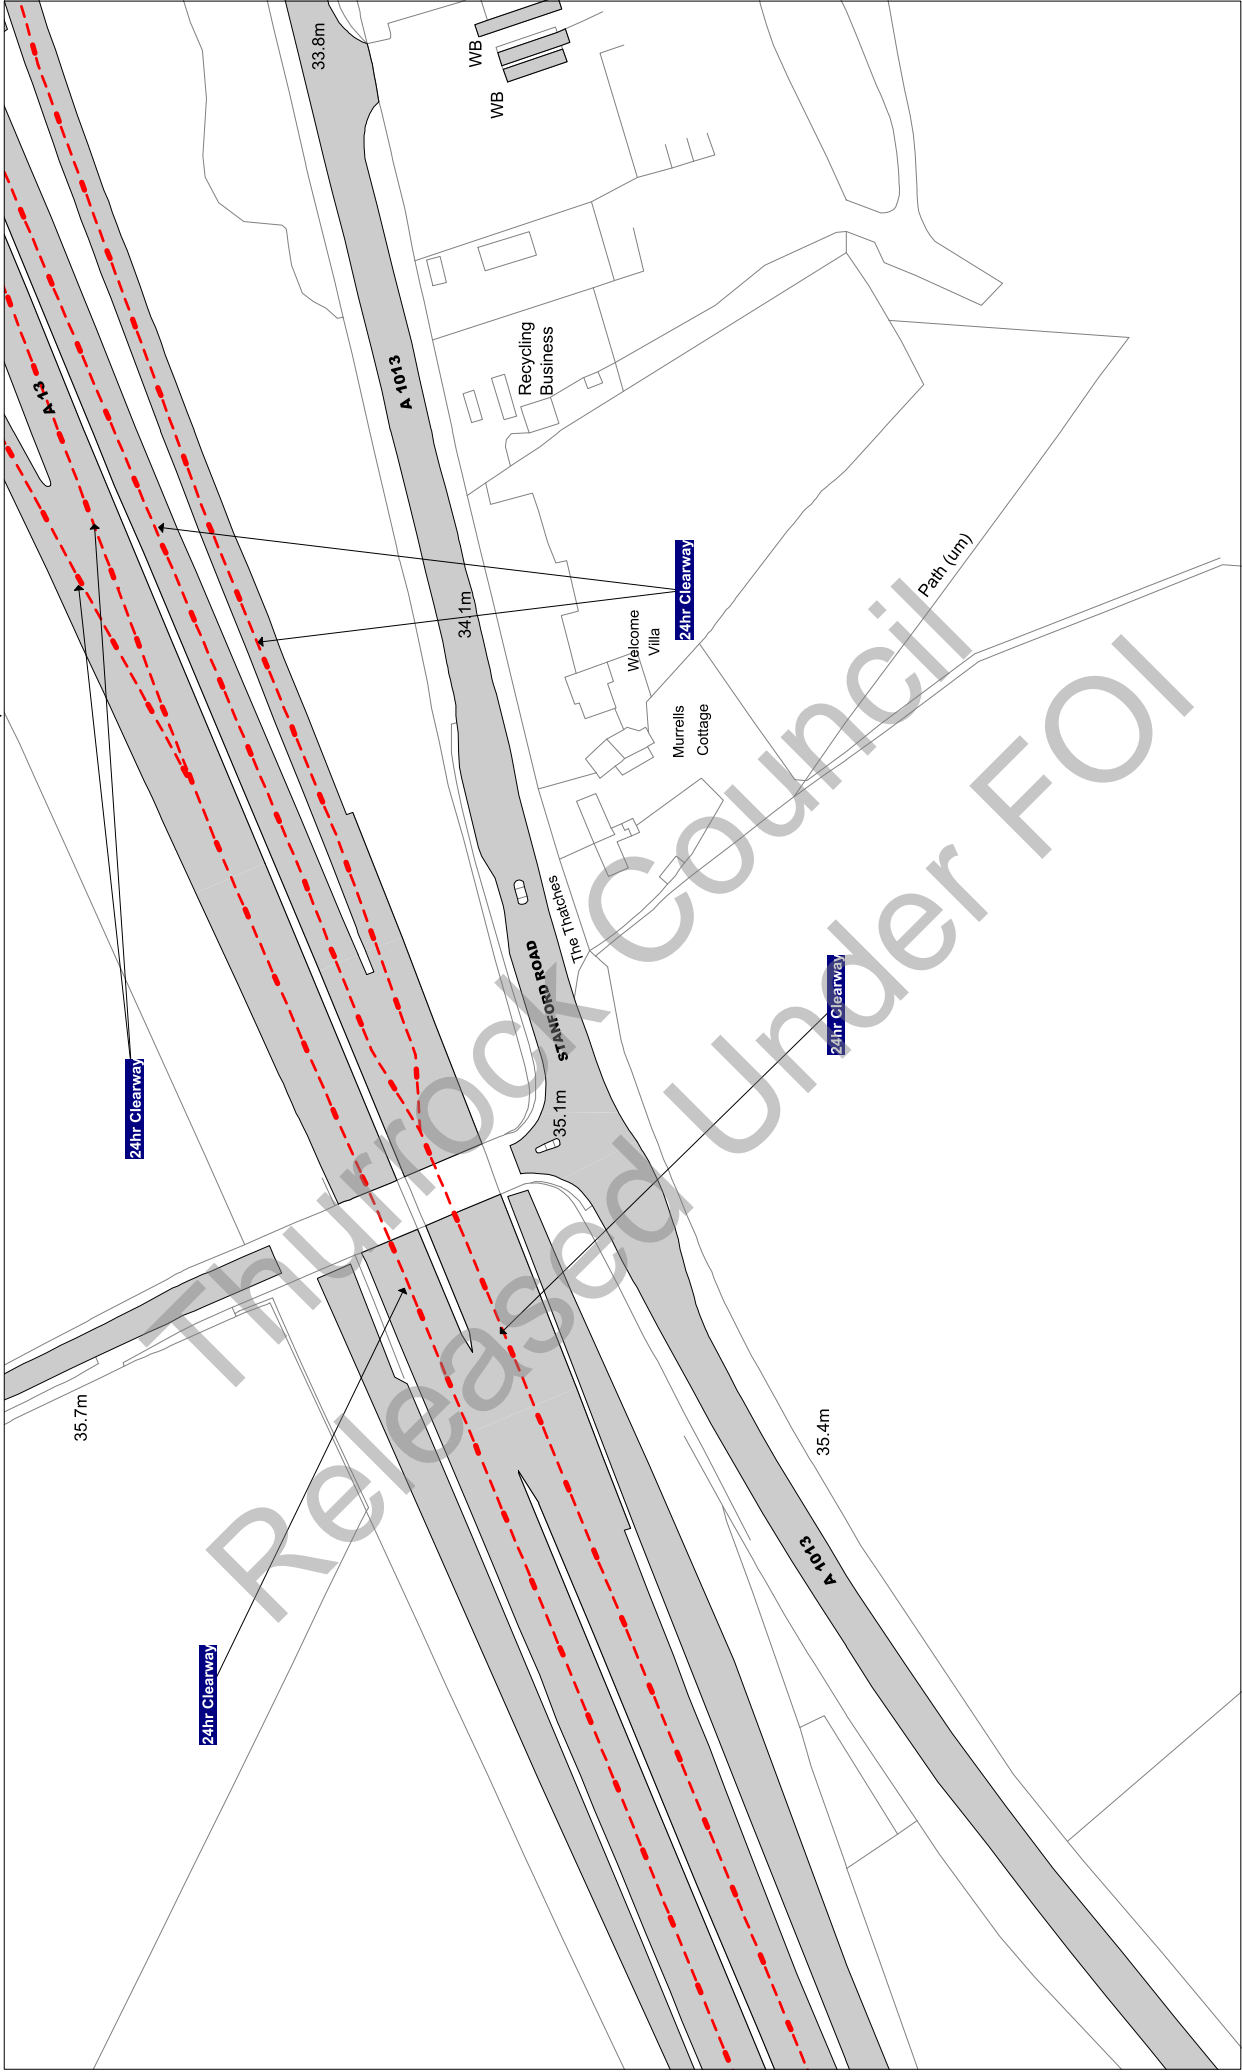

Tile Ref: AB25

Status: CONFIRMED

Sheet Revision Number: 0

Sheet Active From: 14/07/2017

AA25
AB24

Scale: 1 : 1250 @ A3

Order Title: The Borough of Thurrock
(Stopping, Waiting, Loading and On-street Parking) Order 2017

This map is reproduced from Ordnance Survey material with the permission of Ordnance Survey on behalf of the Controller of Her Majesty's Stationery Office. Crown Copyright and may lead to prosecution or civil proceedings.
Thurrock Council
Licence No: 100025457 2017

NOTE: SEE STATIC MAP SCHEDULE LEGEND FOR RESTRICTIONS DISPLAYED

thurrock.gov.uk

Civic Offices, New Road
Grays, Essex, RM17 6SL