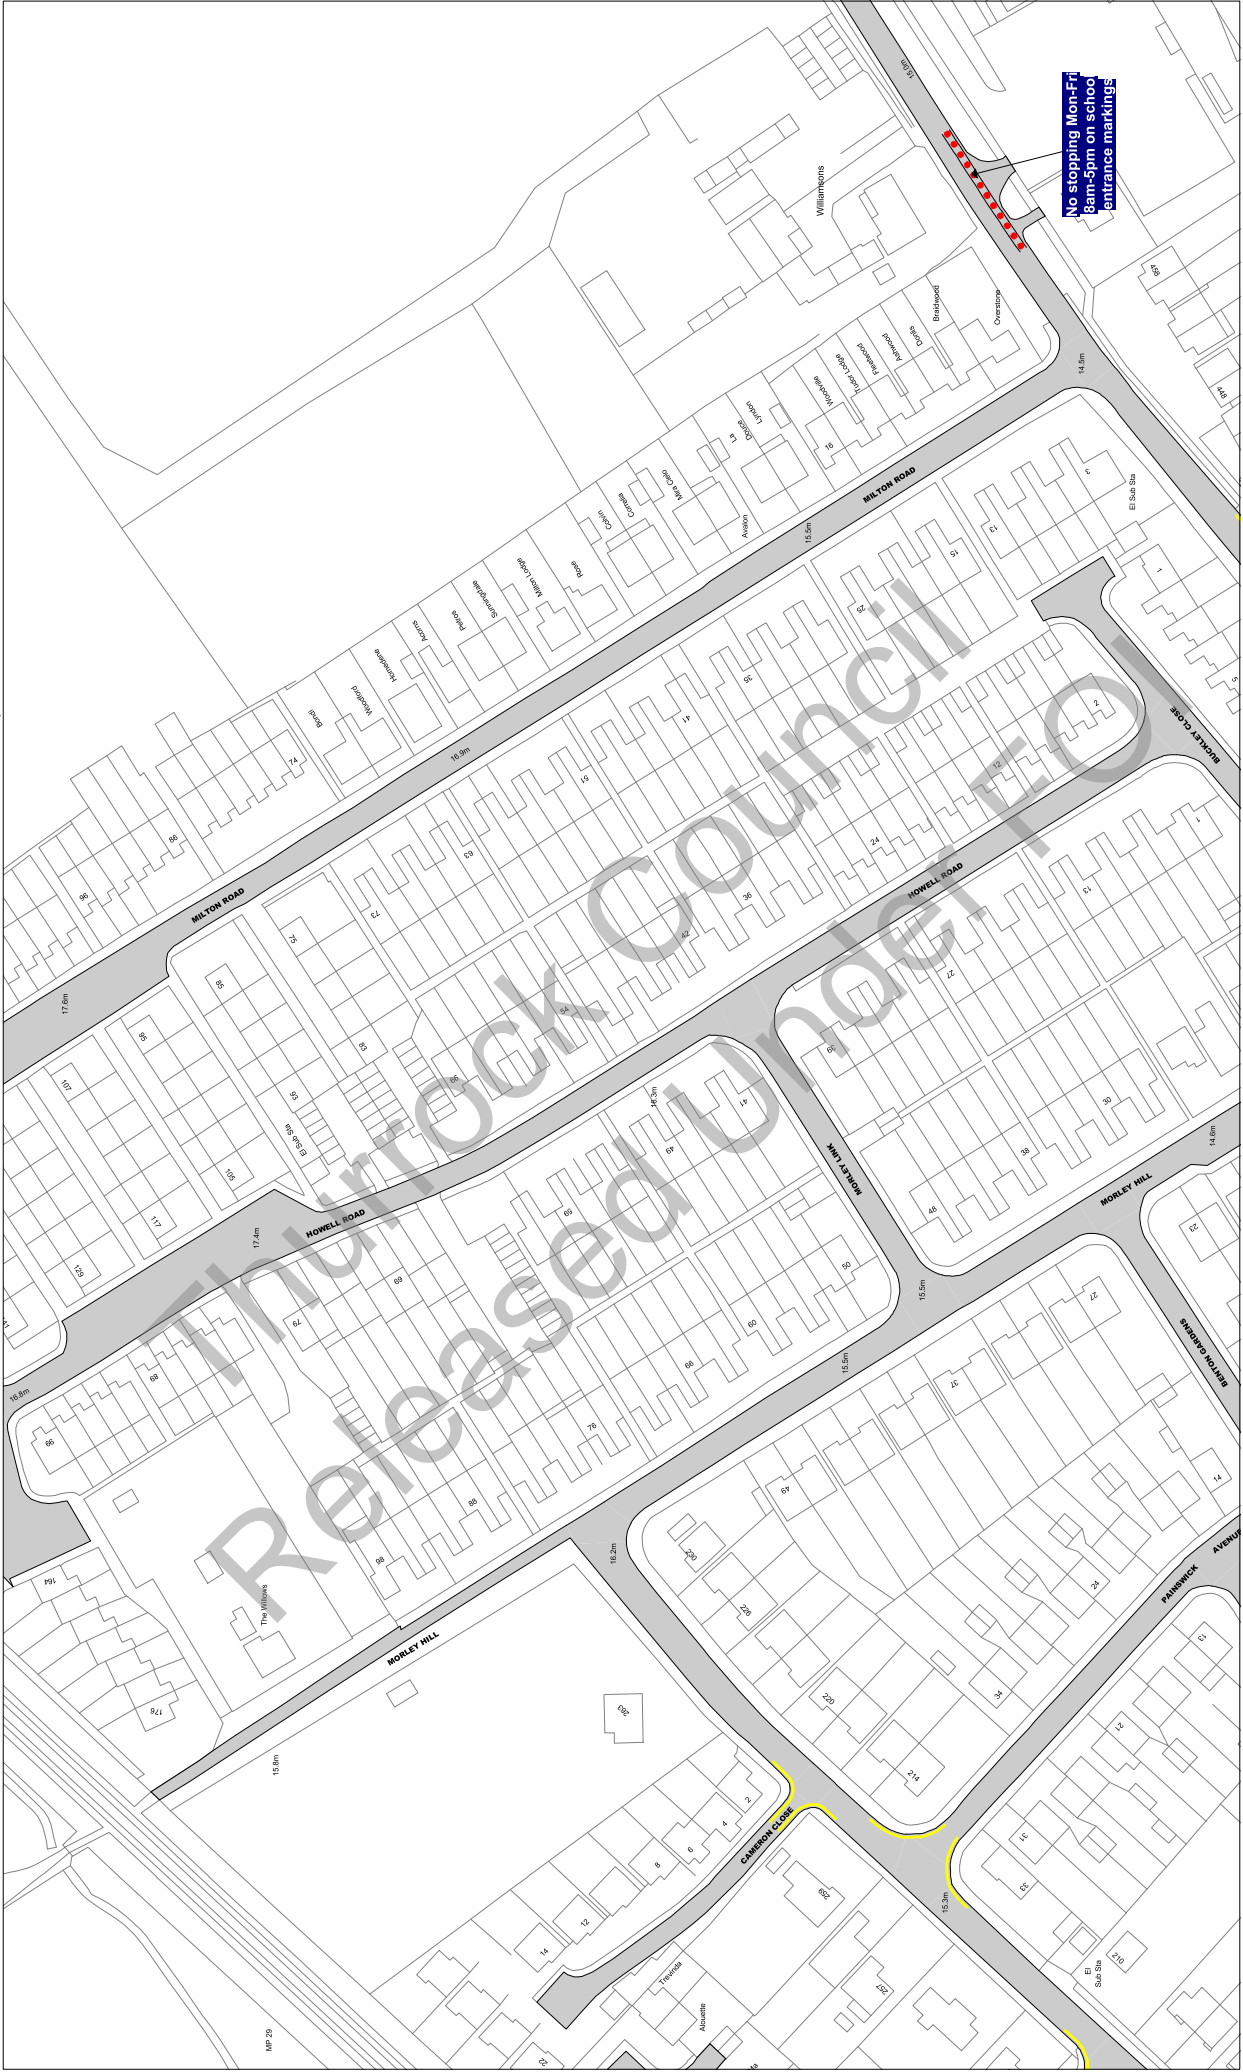

Tile Ref: P35

Status: CONFIRMED

Sheet Revision Number: 0

Sheet Active From: 14/07/2017

Scale: 1 : 1250 @ A3

Order Title: The Borough of Thurrock (Stopping, Waiting, Loading and On-street Parking) Order 2017

NOTE: SEE STATIC MAP SCHEDULE LEGEND FOR RESTRICTIONS DISPLAYED

Civic Offices, New Road
Grays, Essex, RM17 6SL