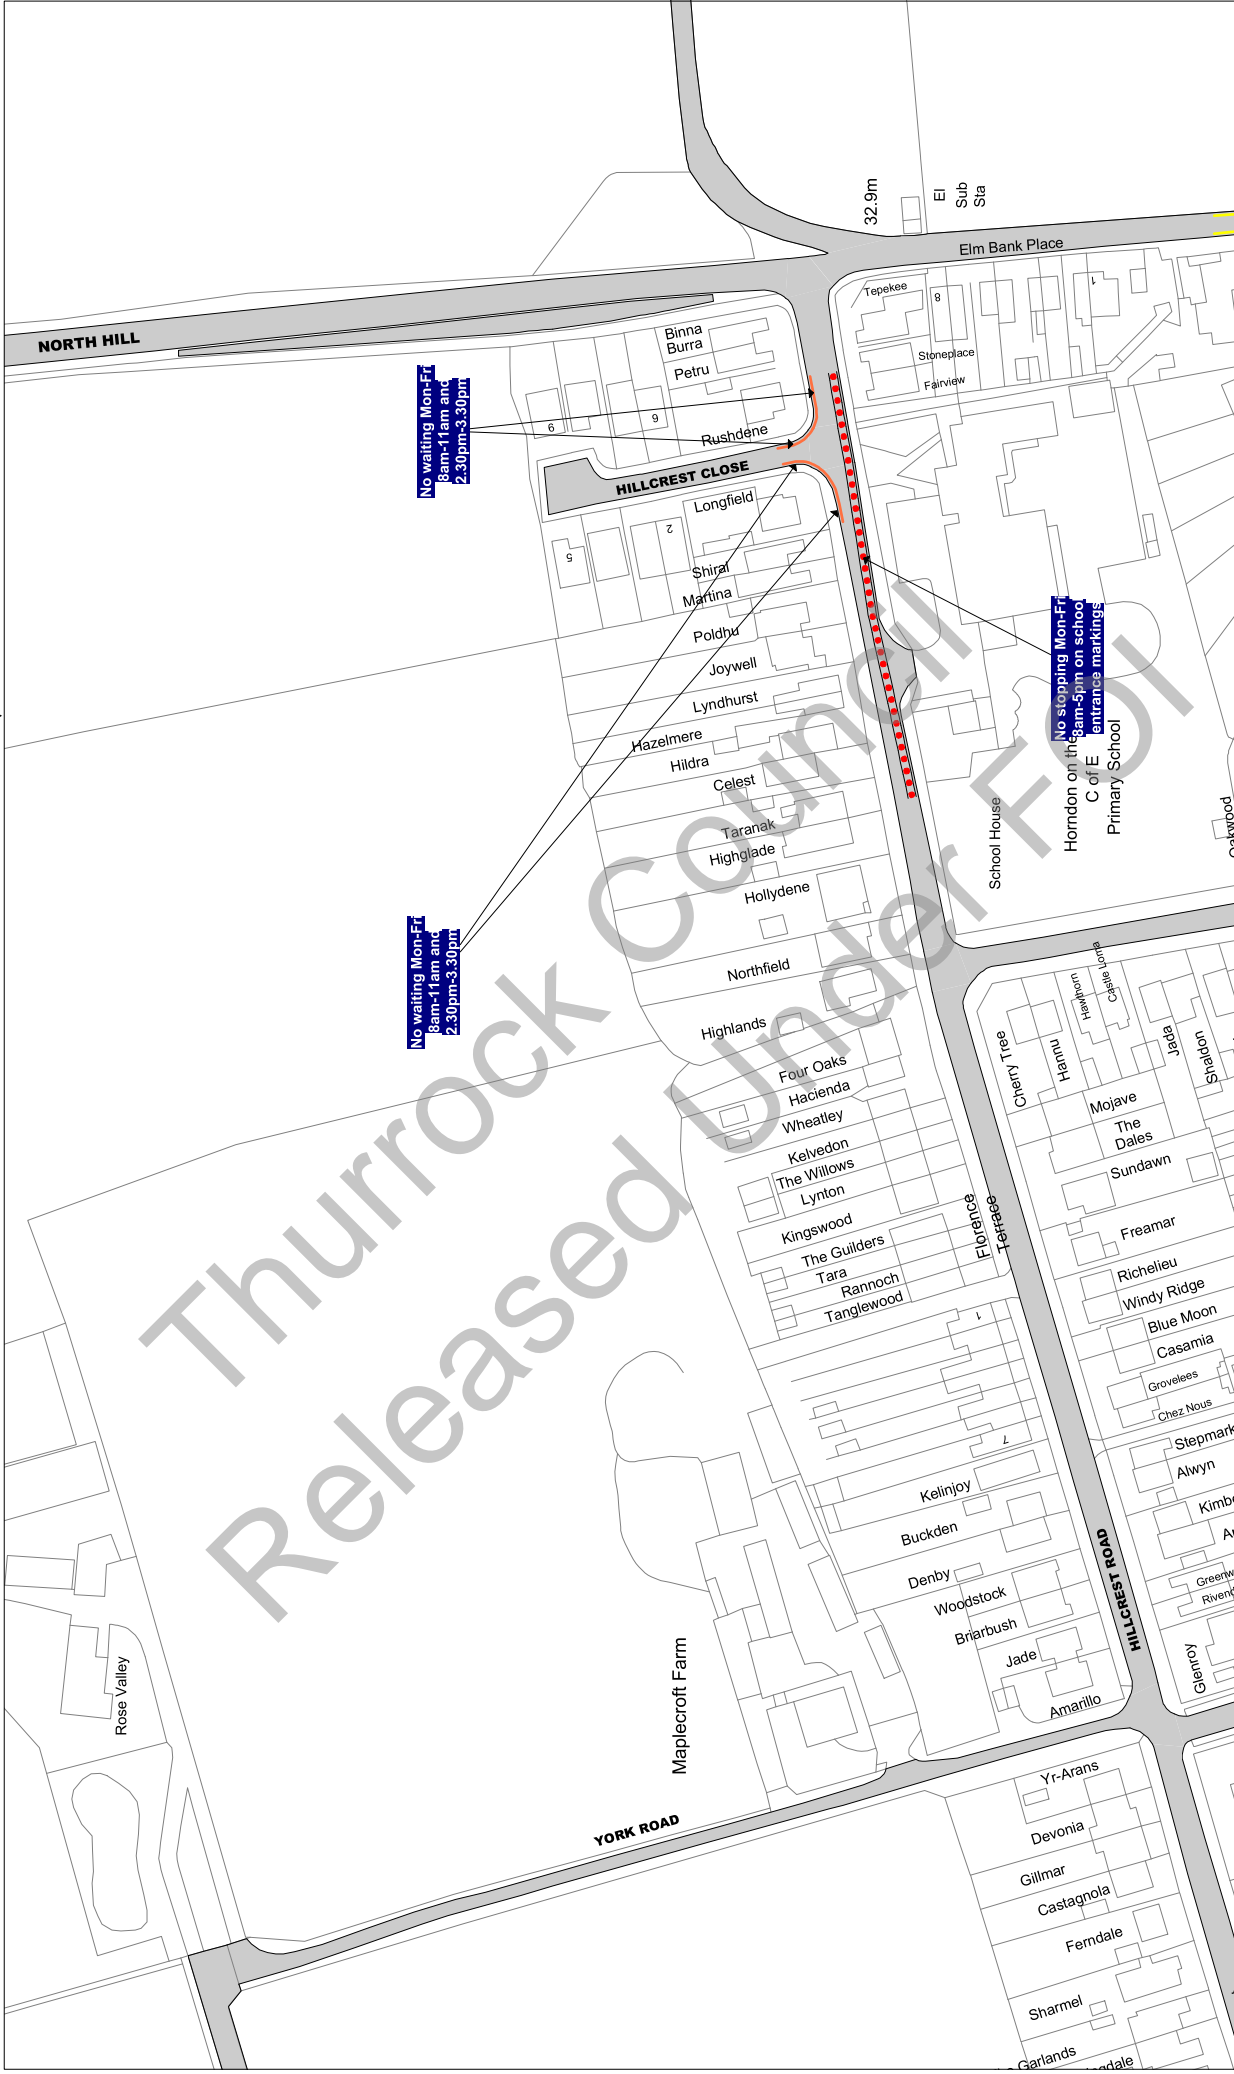

NOTE: SEE STATIC MAP SCHEDULE LEGEND FOR RESTRICTIONS DISPLAYED

Civic Offices, New Road Grays, Essex, RM17 6SL

Tile Ref: S29

Status: CONFIRMED

Sheet Revision Number: 0

Sheet Active From: 14/07/2017

Scale: 1 : 1250 @ A3