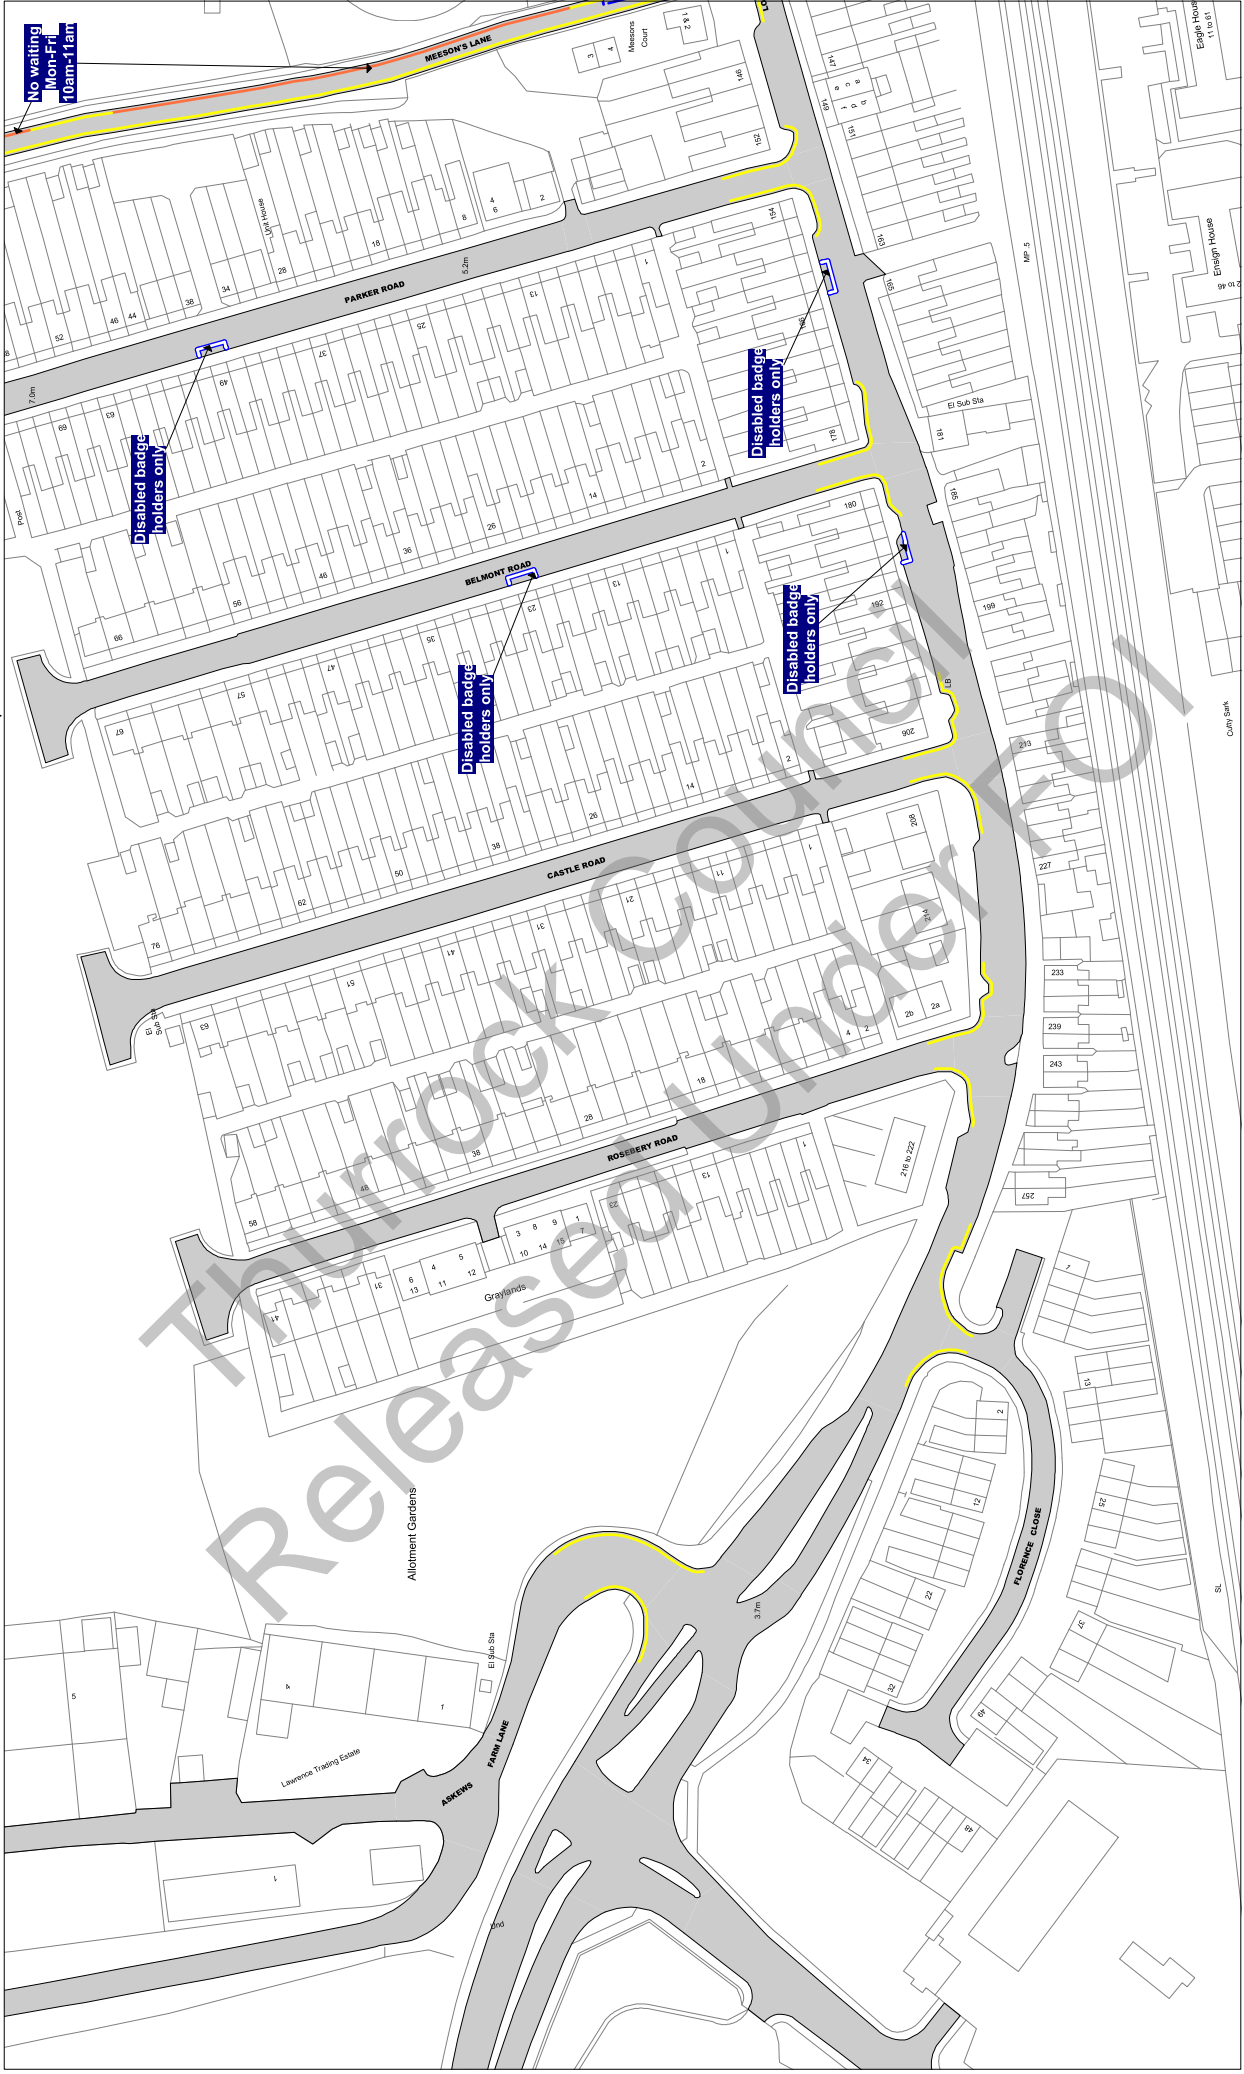

NOTE: SEE STATIC MAP SCHEDULE LEGEND FOR RESTRICTIONS DISPLAYED

Civic Offices, New Road Grays, Essex, RM17 6SL

Tile Ref: AM16

Status: CONFIRMED

Sheet Revision Number: 0

Sheet Active From: 14/07/2017

Scale: 1 : 1250 @ A3