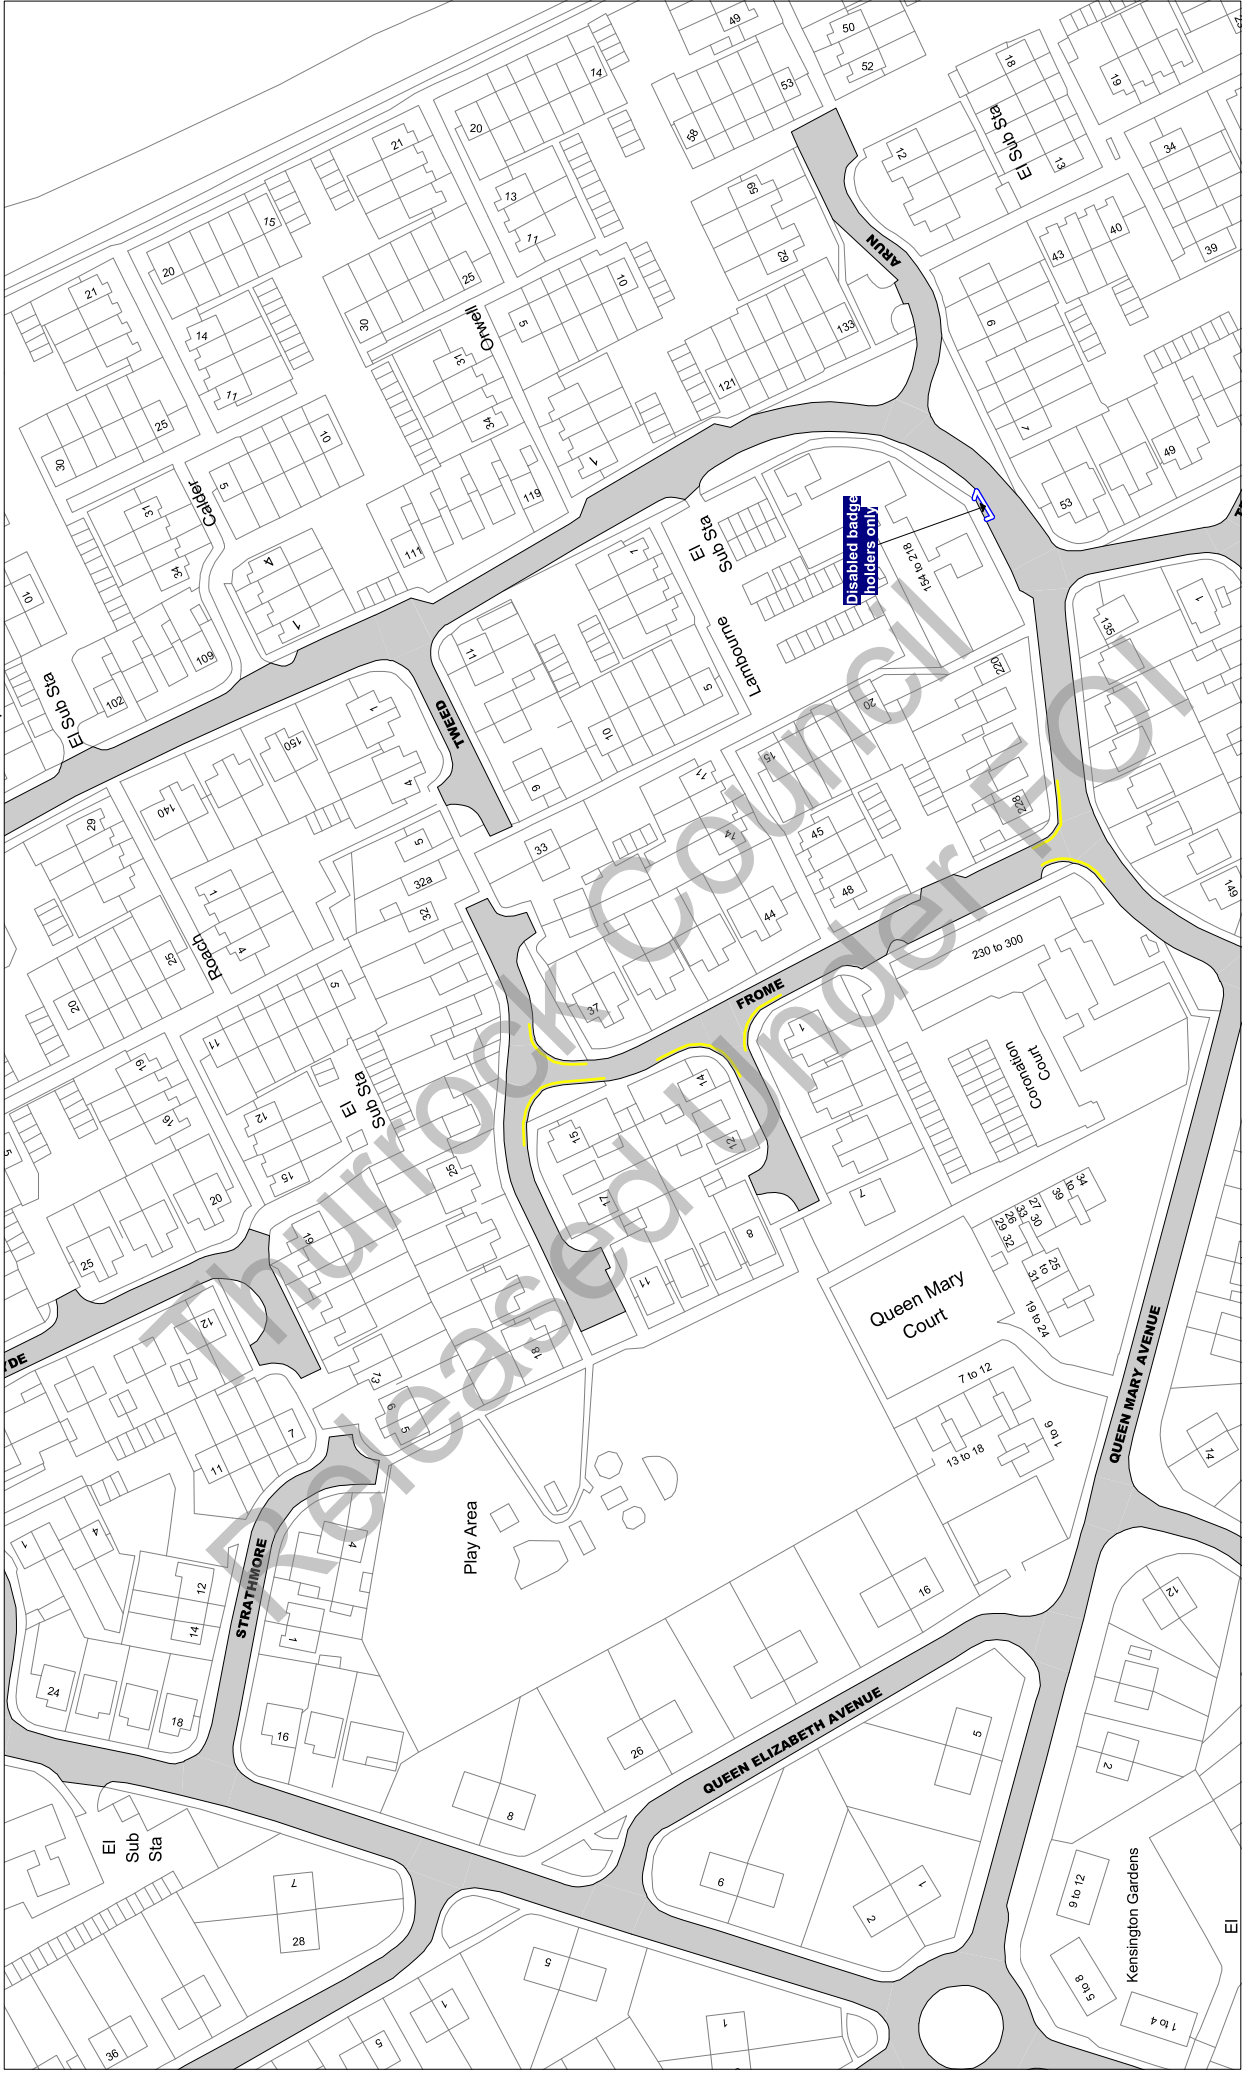

NOTE: SEE STATIC MAP SCHEDULE LEGEND FOR RESTRICTIONS DISPLAYED

Civic Offices, New Road
Grays, Essex, RM17 6SL

Tile Ref: AJ32

Status: CONFIRMED

Sheet Revision Number: 0

Sheet Active From: 14/07/2017

Scale: 1 : 1250 @ A3