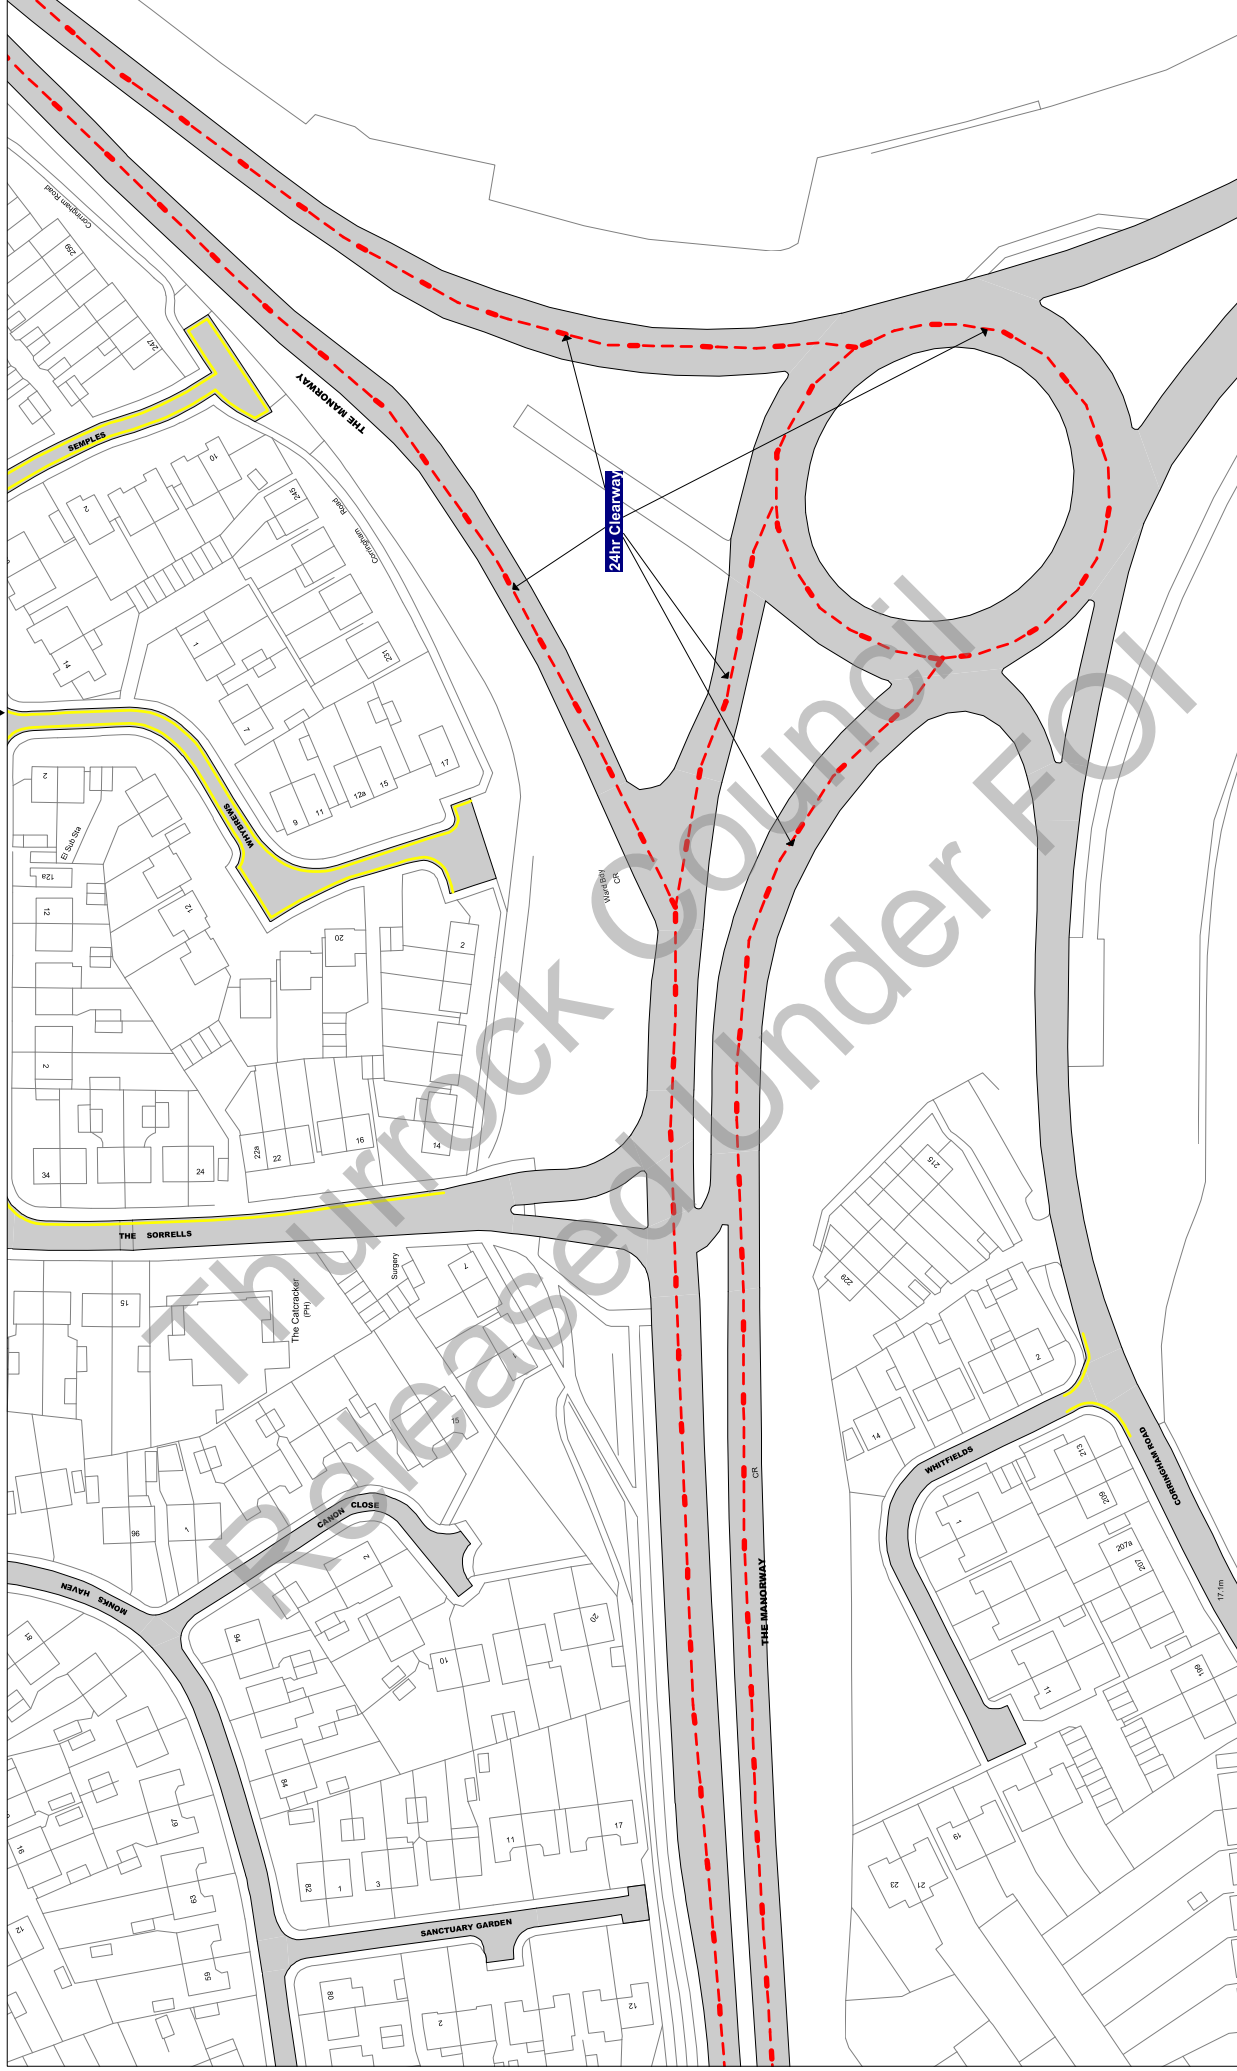

Tile Ref: V35

Status: CONFIRMED

Sheet Revision Number: 0

Sheet Active From: 14/07/2017

Scale: 1 : 1250

@ A3

Order Title: The Borough of Thurrock
(Stopping, Waiting, Loading and On-street Parking) Order 2017

This map is reproduced from Ordnance Survey material with the permission of Ordnance Survey on behalf of the Controller of Her Majesty's Stationery Office © Crown Copyright and may lead to prosecution or civil proceedings.
Thurrock Council
Licence No: 100025457 2017

NOTE: SEE STATIC MAP SCHEDULE LEGEND FOR RESTRICTIONS DISPLAYED

Civic Offices, New Road
Grays, Essex, RM17 6SL