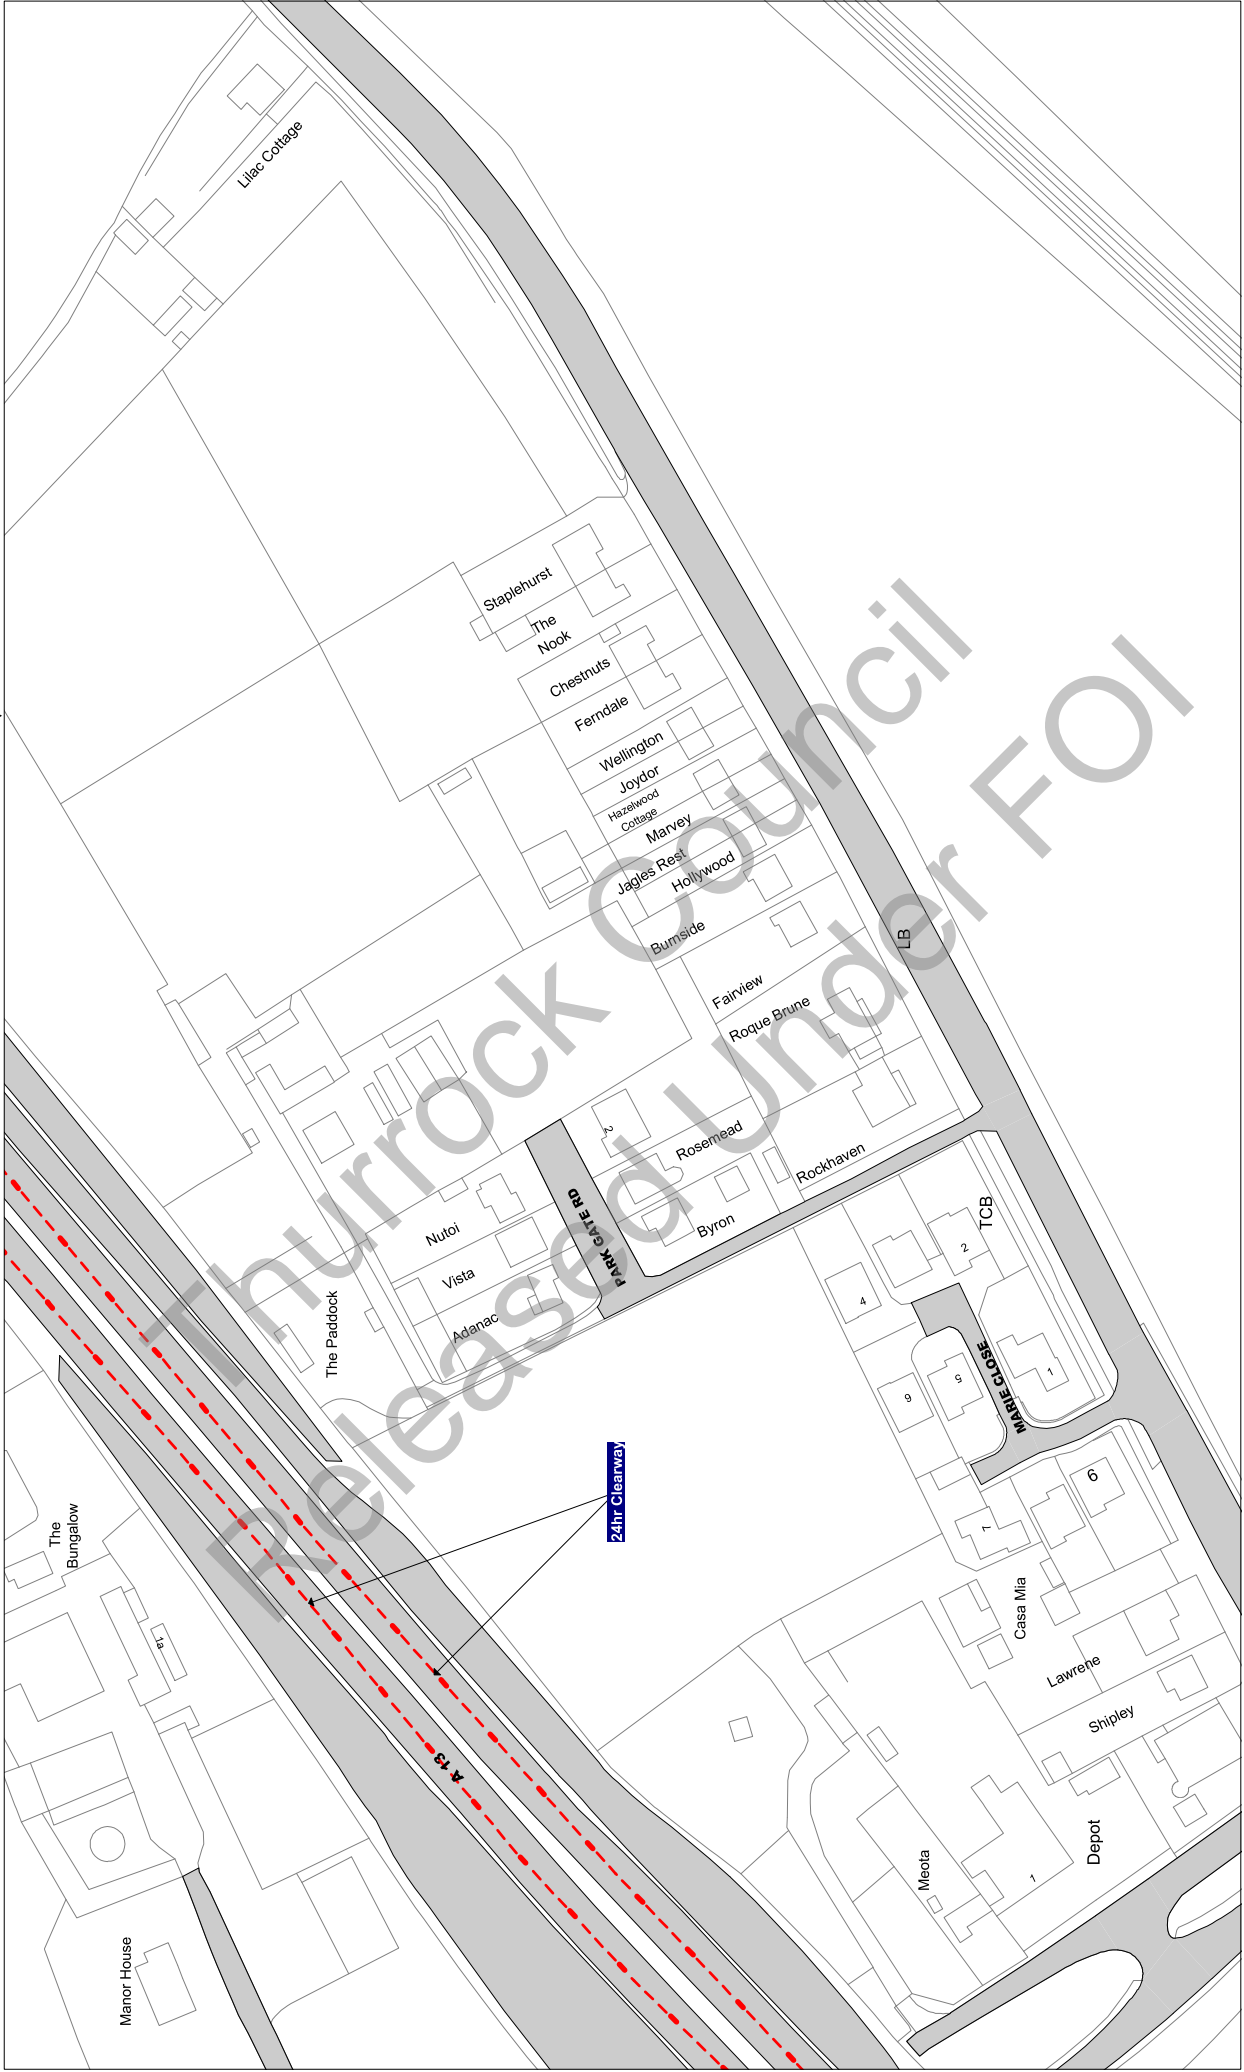

Scale: 1 : 1250 @ A3

Order Title: The Borough of Thurrock
(Stopping, Waiting, Loading and On-street Parking) Order 2017

This map is reproduced from Ordnance Survey material with the permission of Ordnance Survey on behalf of the Controller of Her Majesty's Stationery Office. Crown Copyright and may lead to prosecution or civil proceedings.
Thurrock Council
Licence No: 100025457 2017