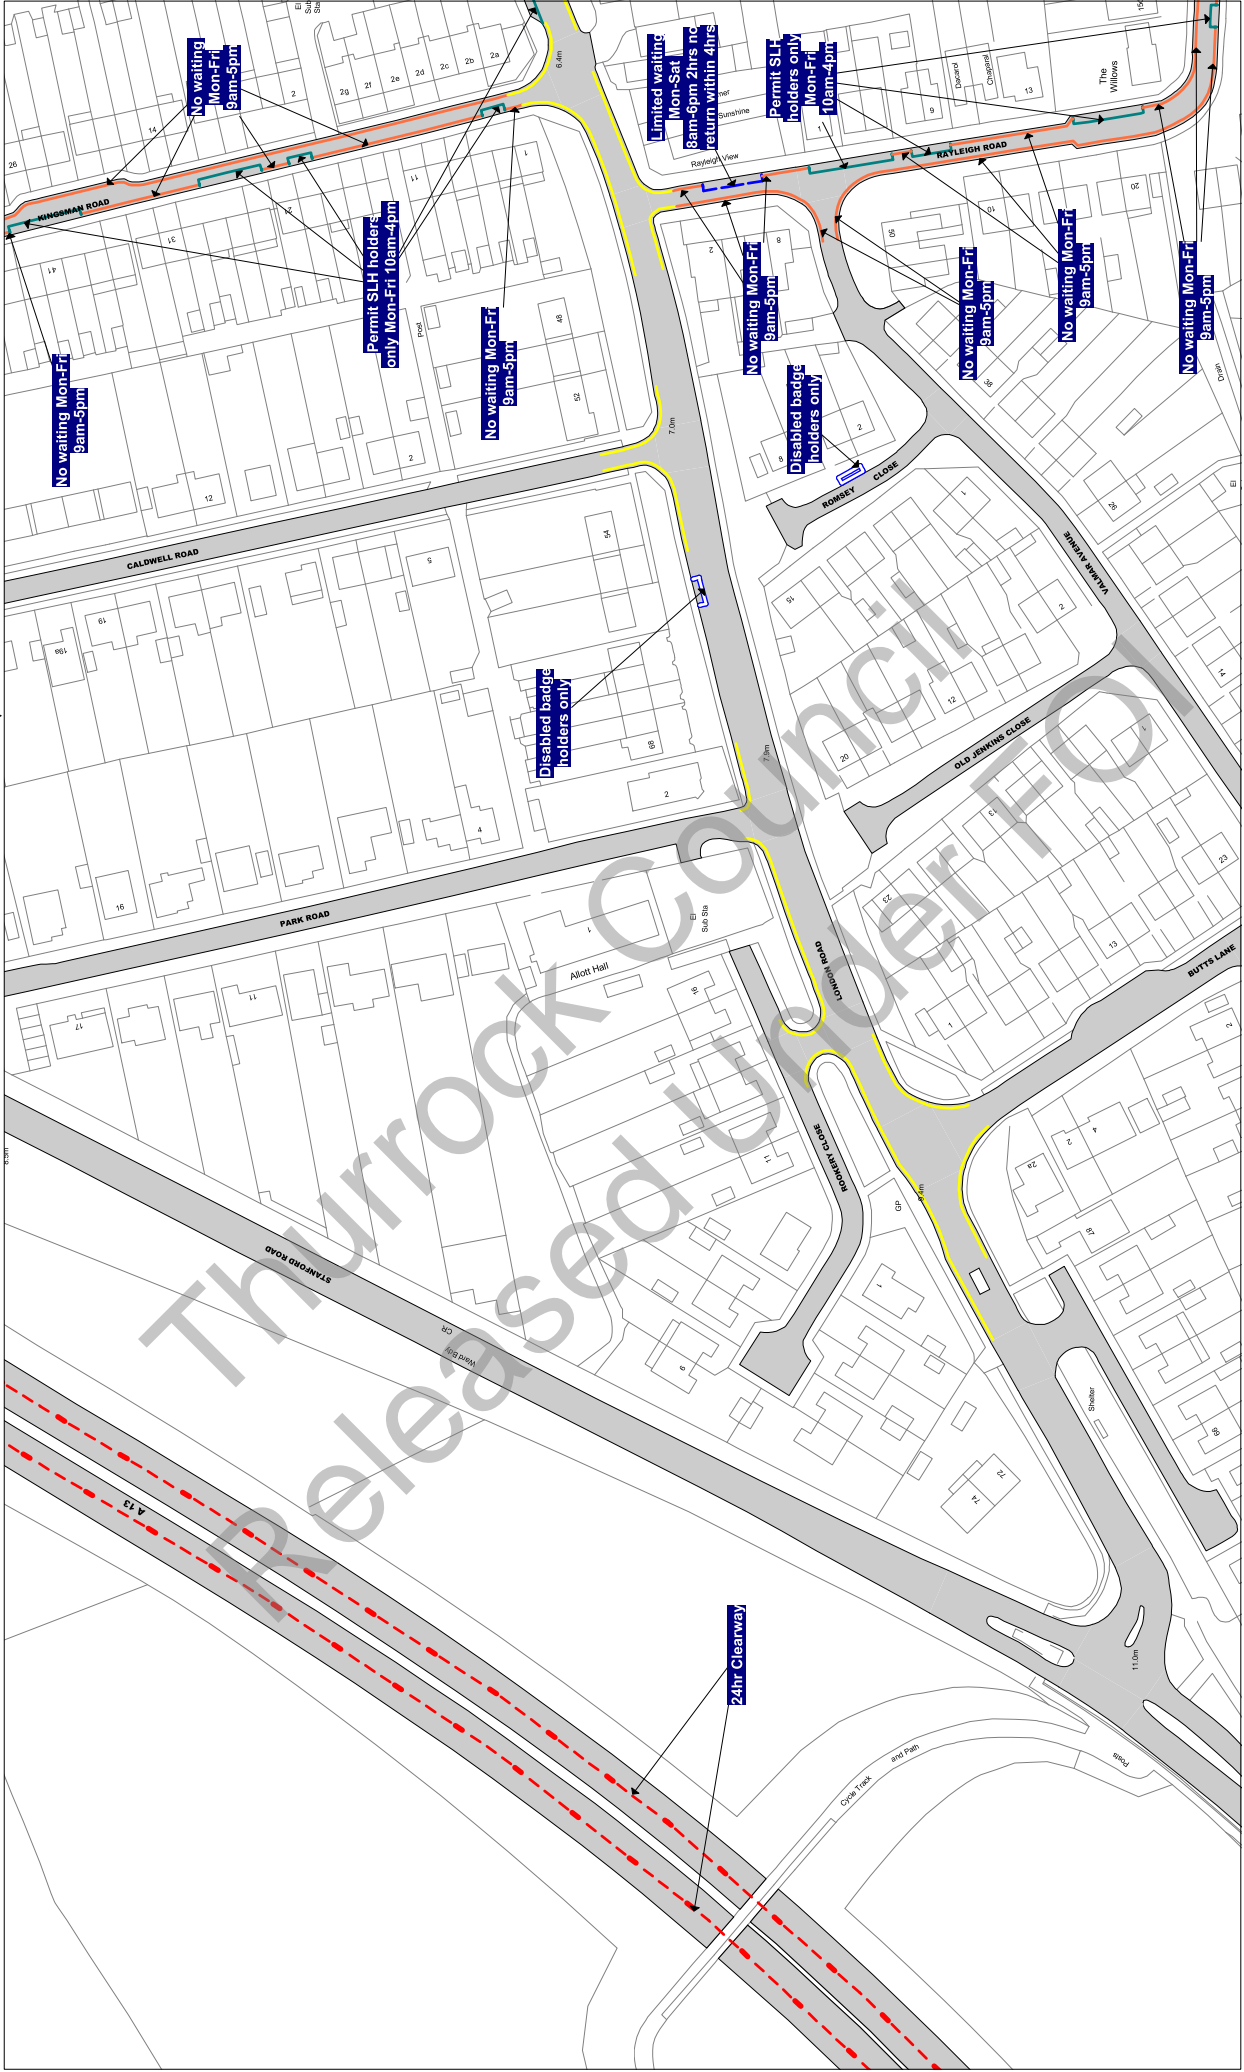

Tile Ref: X31

Status: CONFIRMED

Sheet Revision Number: 0

Sheet Active From: 14/07/2017

Scale: 1 : 1250 @ A3

Order Title: The Borough of Thurrock (Stopping, Waiting, Loading and On-street Parking) Order 2017

NOTE: SEE STATIC MAP SCHEDULE LEGEND FOR RESTRICTIONS DISPLAYED

Civic Offices, New Road
Grays, Essex, RM17 6SL