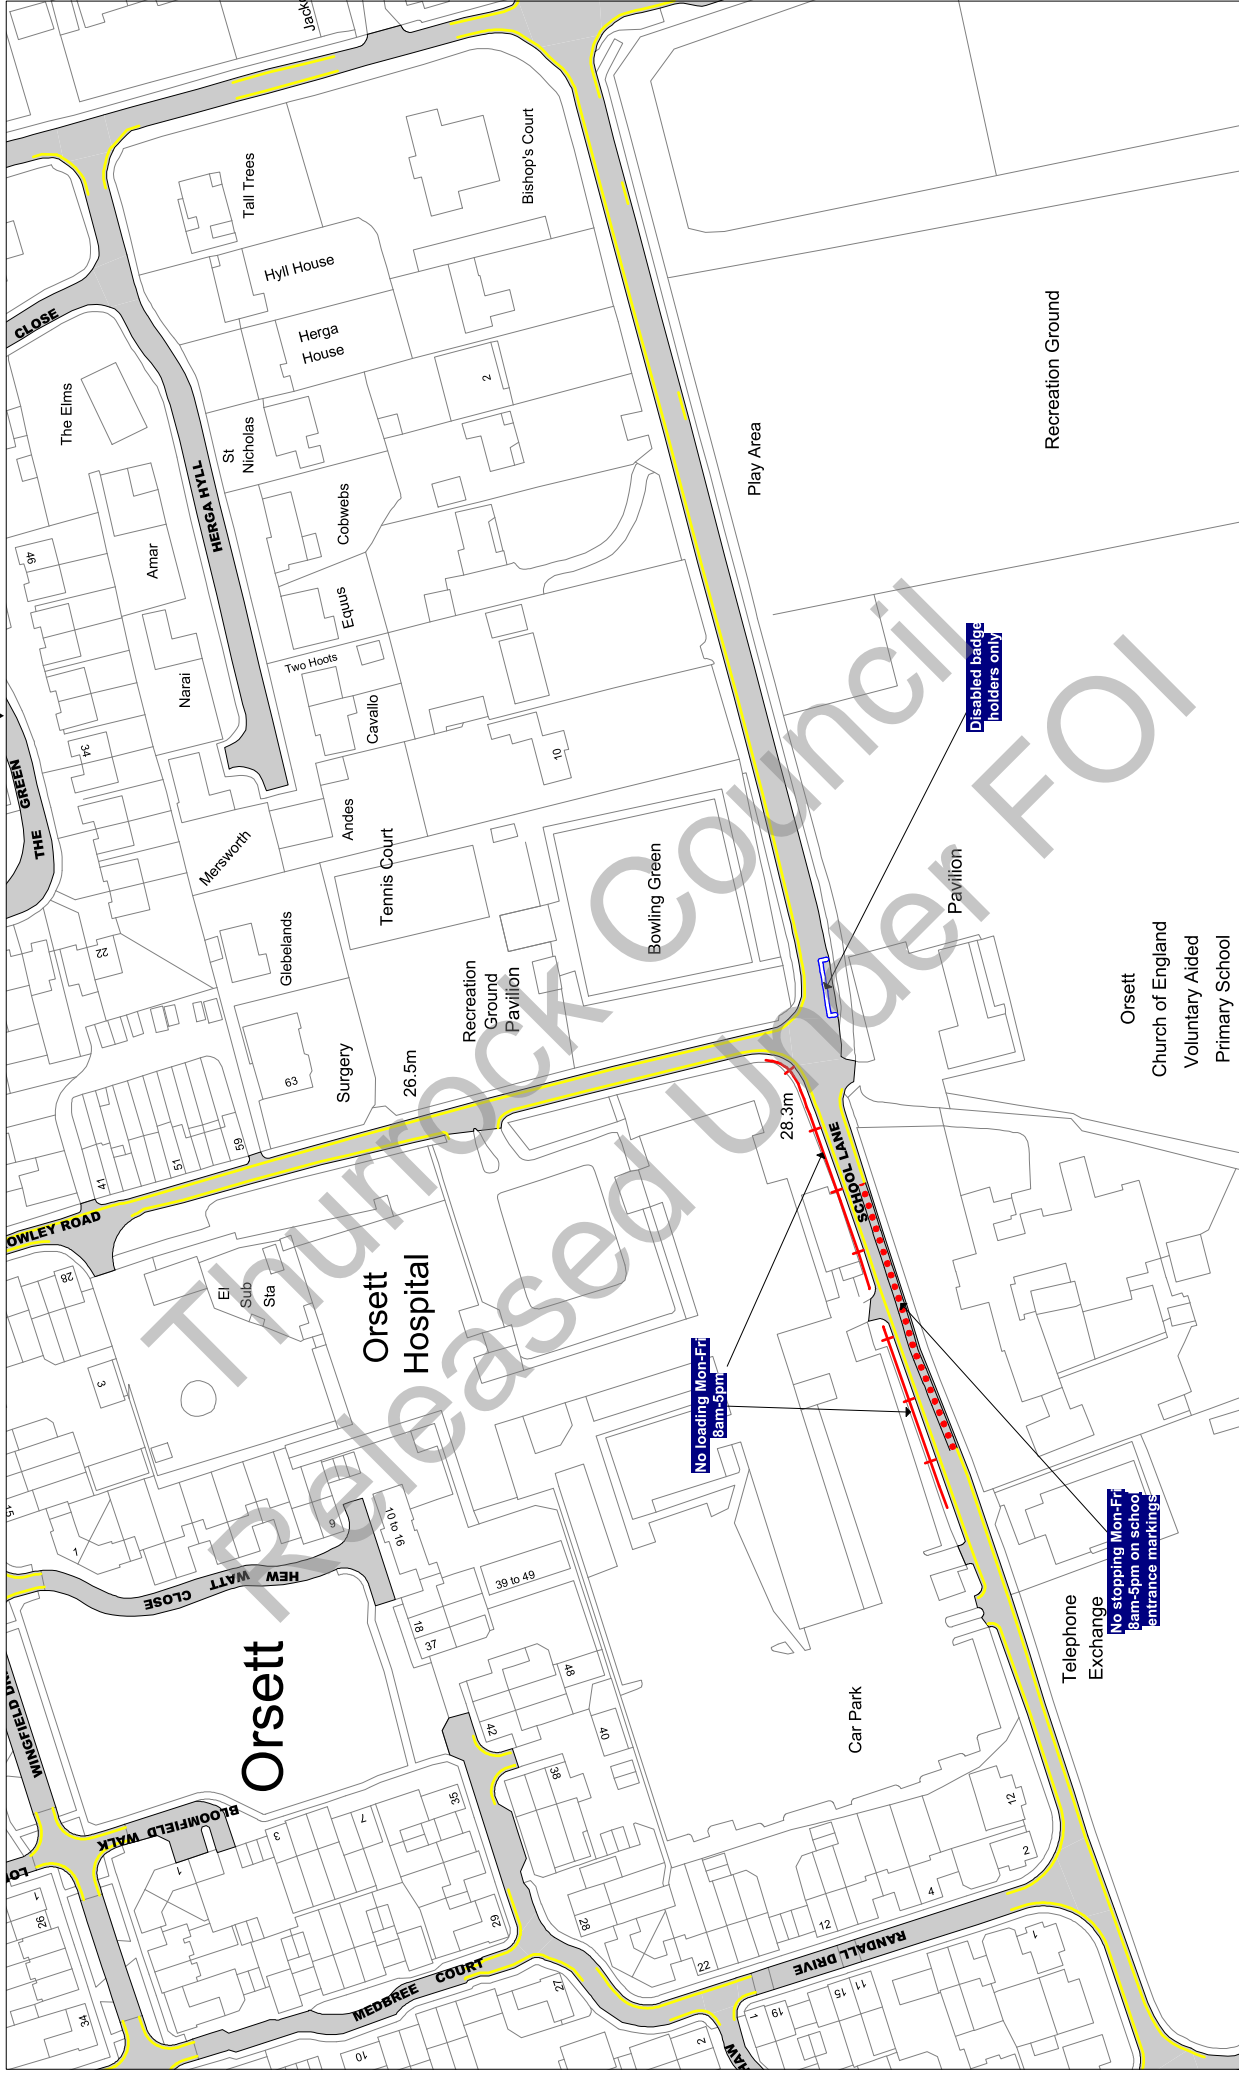

NOTE: SEE STATIC MAP SCHEDULE LEGEND FOR RESTRICTIONS DISPLAYED

Civic Offices, New Road
Grays, Essex, RM17 6SL

Tile Ref: Z24

Status: CONFIRMED

Sheet Revision Number: 0

Sheet Active From: 14/07/2017

Scale: 1 : 1250 @ A3