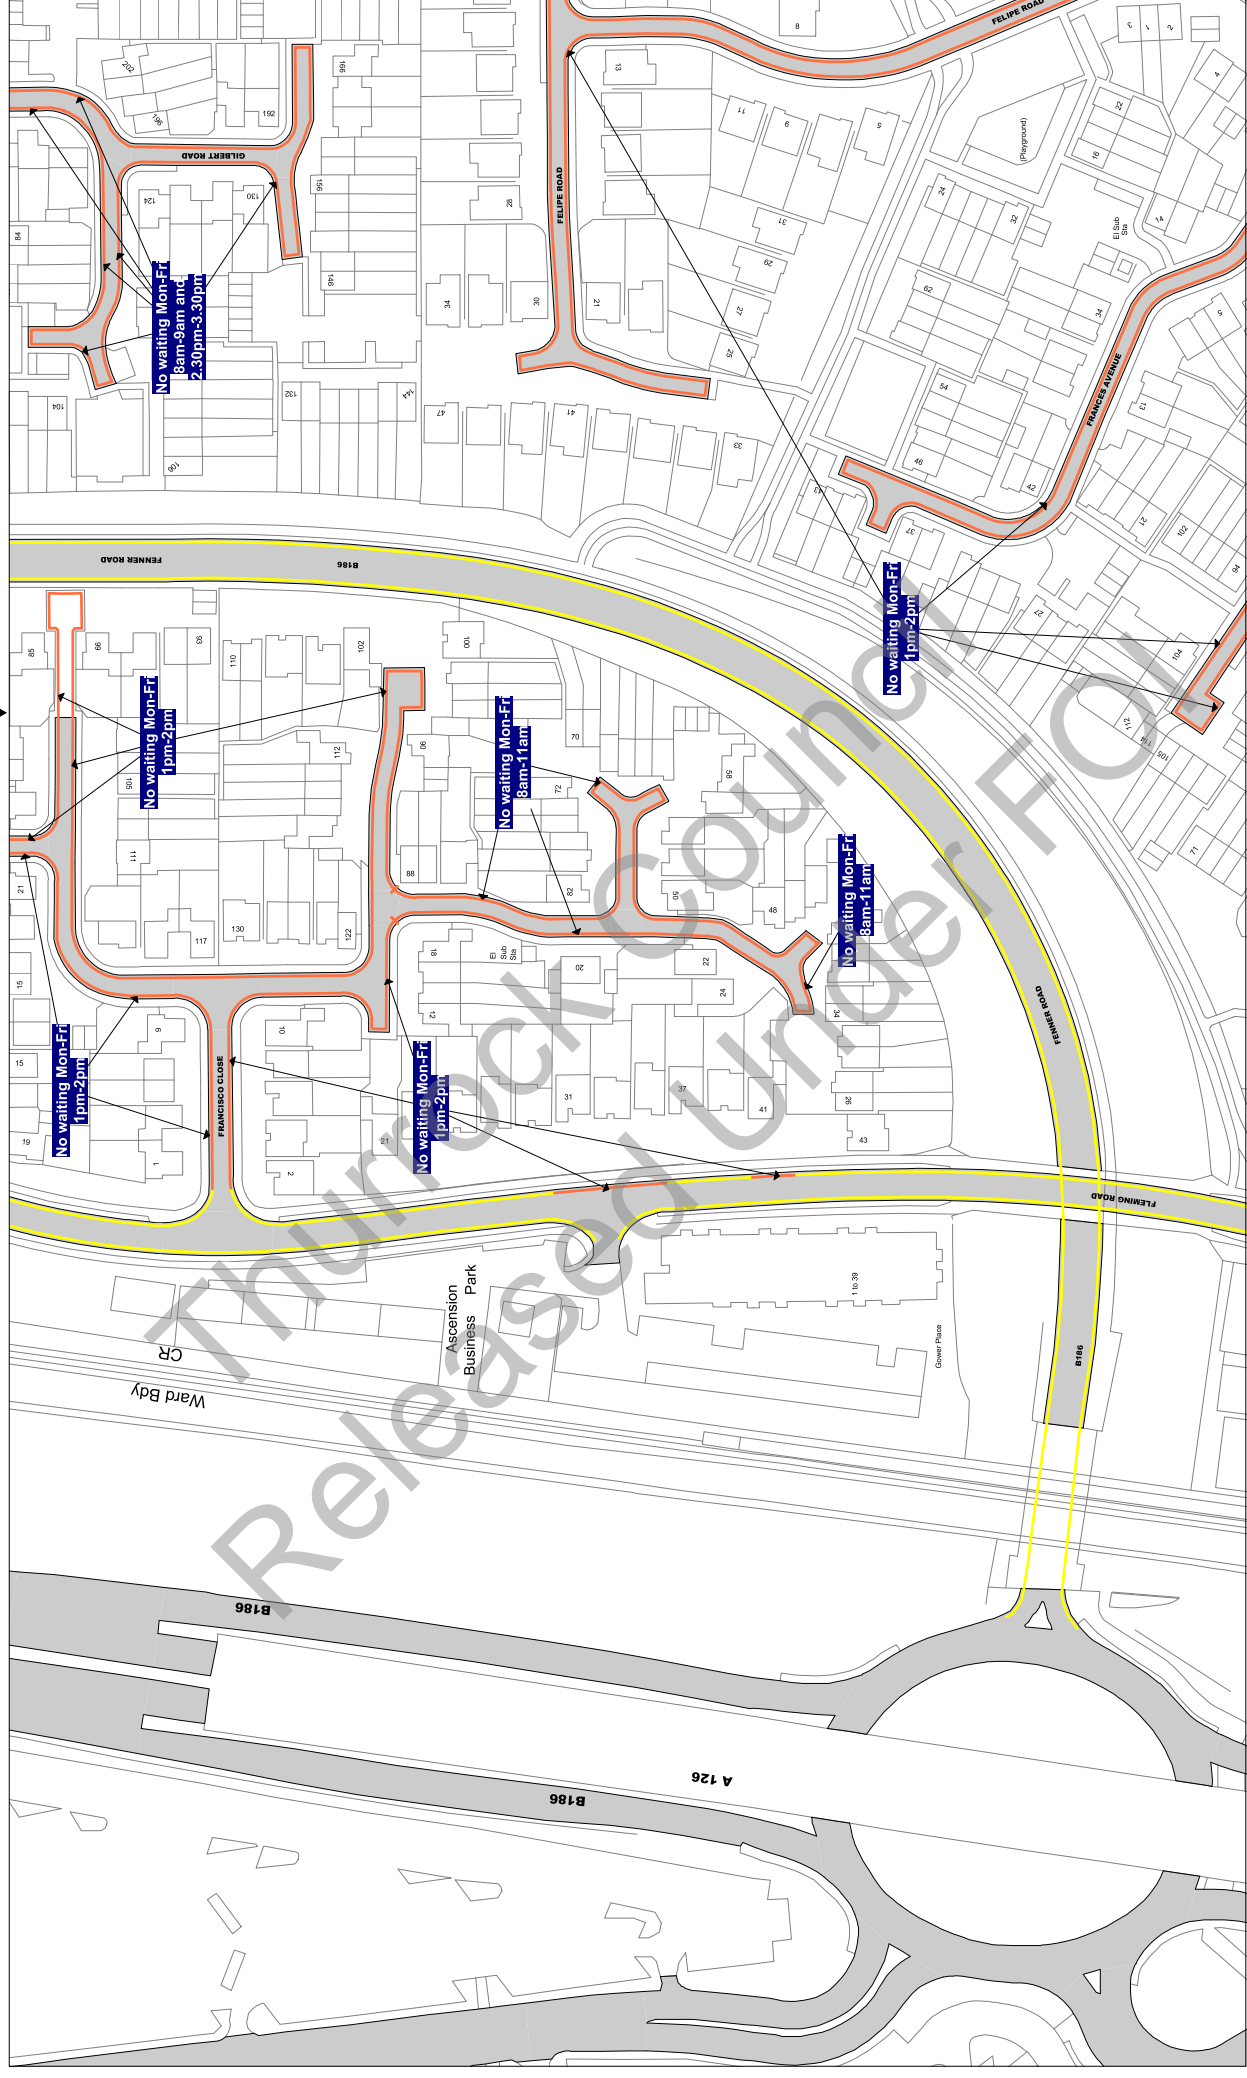

Tile Ref: AI13

Status: CONFIRMED

Sheet Revision Number: 0

Sheet Active From: 14/07/2017

AH13
AJ13

Scale: 1 : 1250 @ A3

Order Title: The Borough of Thurrock
(Stopping, Waiting, Loading and On-street Parking) Order 2017

This map is reproduced from Ordnance Survey material with the permission of Ordnance Survey on behalf of the Controller of Her Majesty's Stationery Office. Crown Copyright and may lead to prosecution or civil proceedings.
Thurrock Council
Licence No: 100025457 2017

NOTE: SEE STATIC MAP SCHEDULE LEGEND FOR RESTRICTIONS DISPLAYED

Civic Offices, New Road
Grays, Essex, RM17 6SL