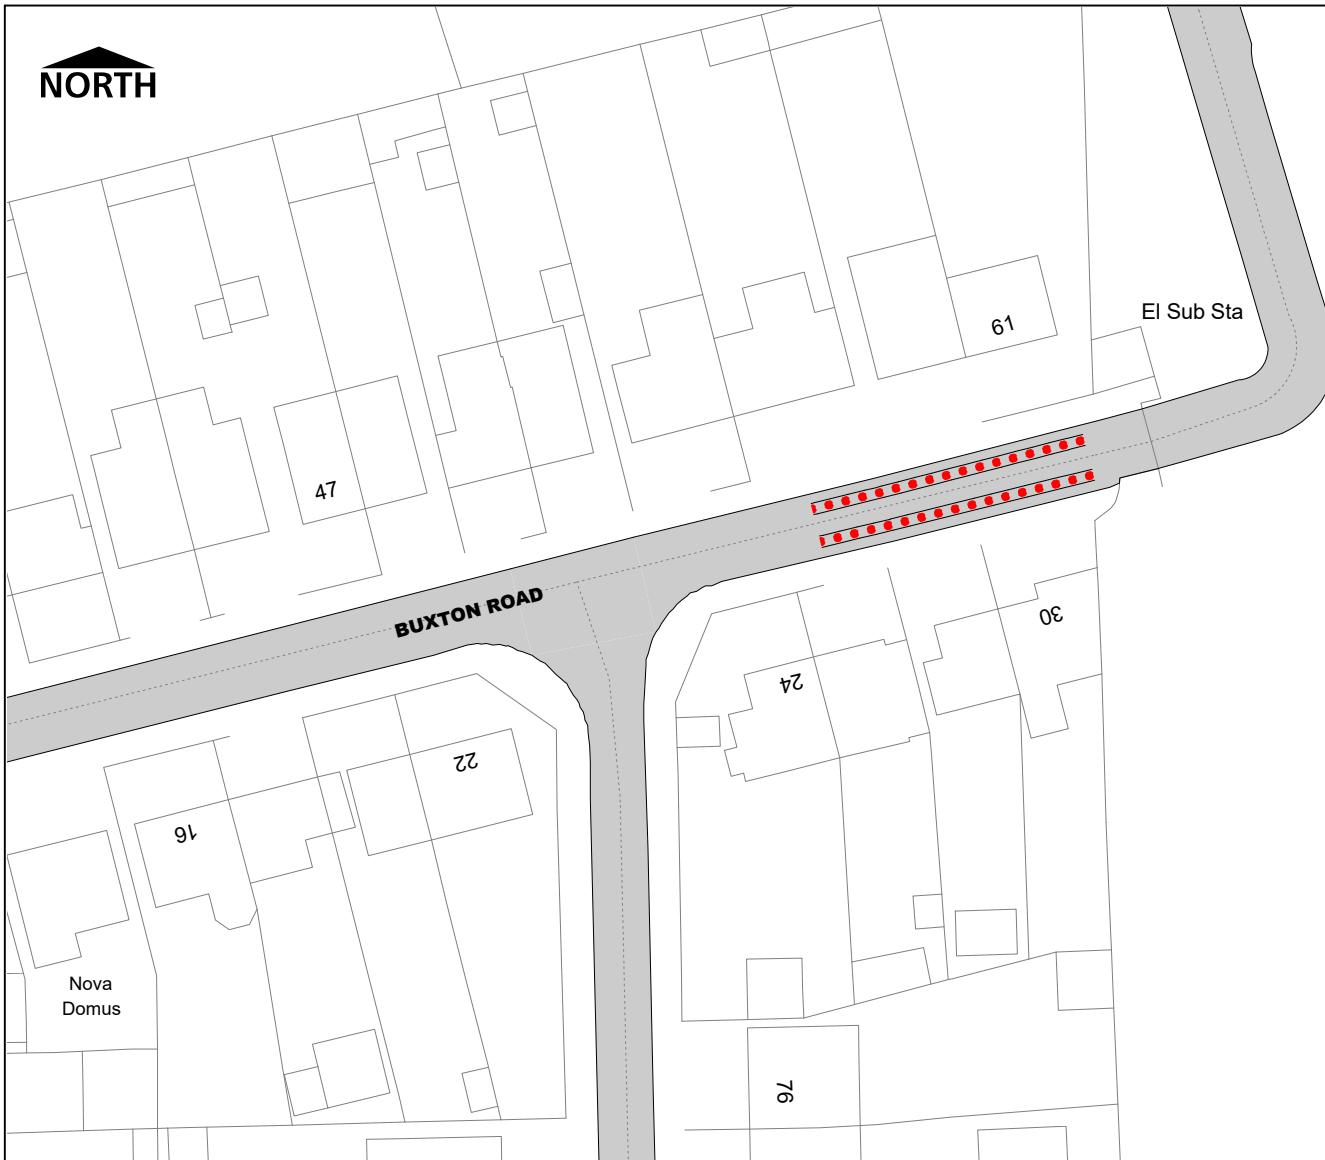

NORTH

Key to Restriction Types Displayed

 No stopping Mon-Fri 8am-5pm
on school entrance markings