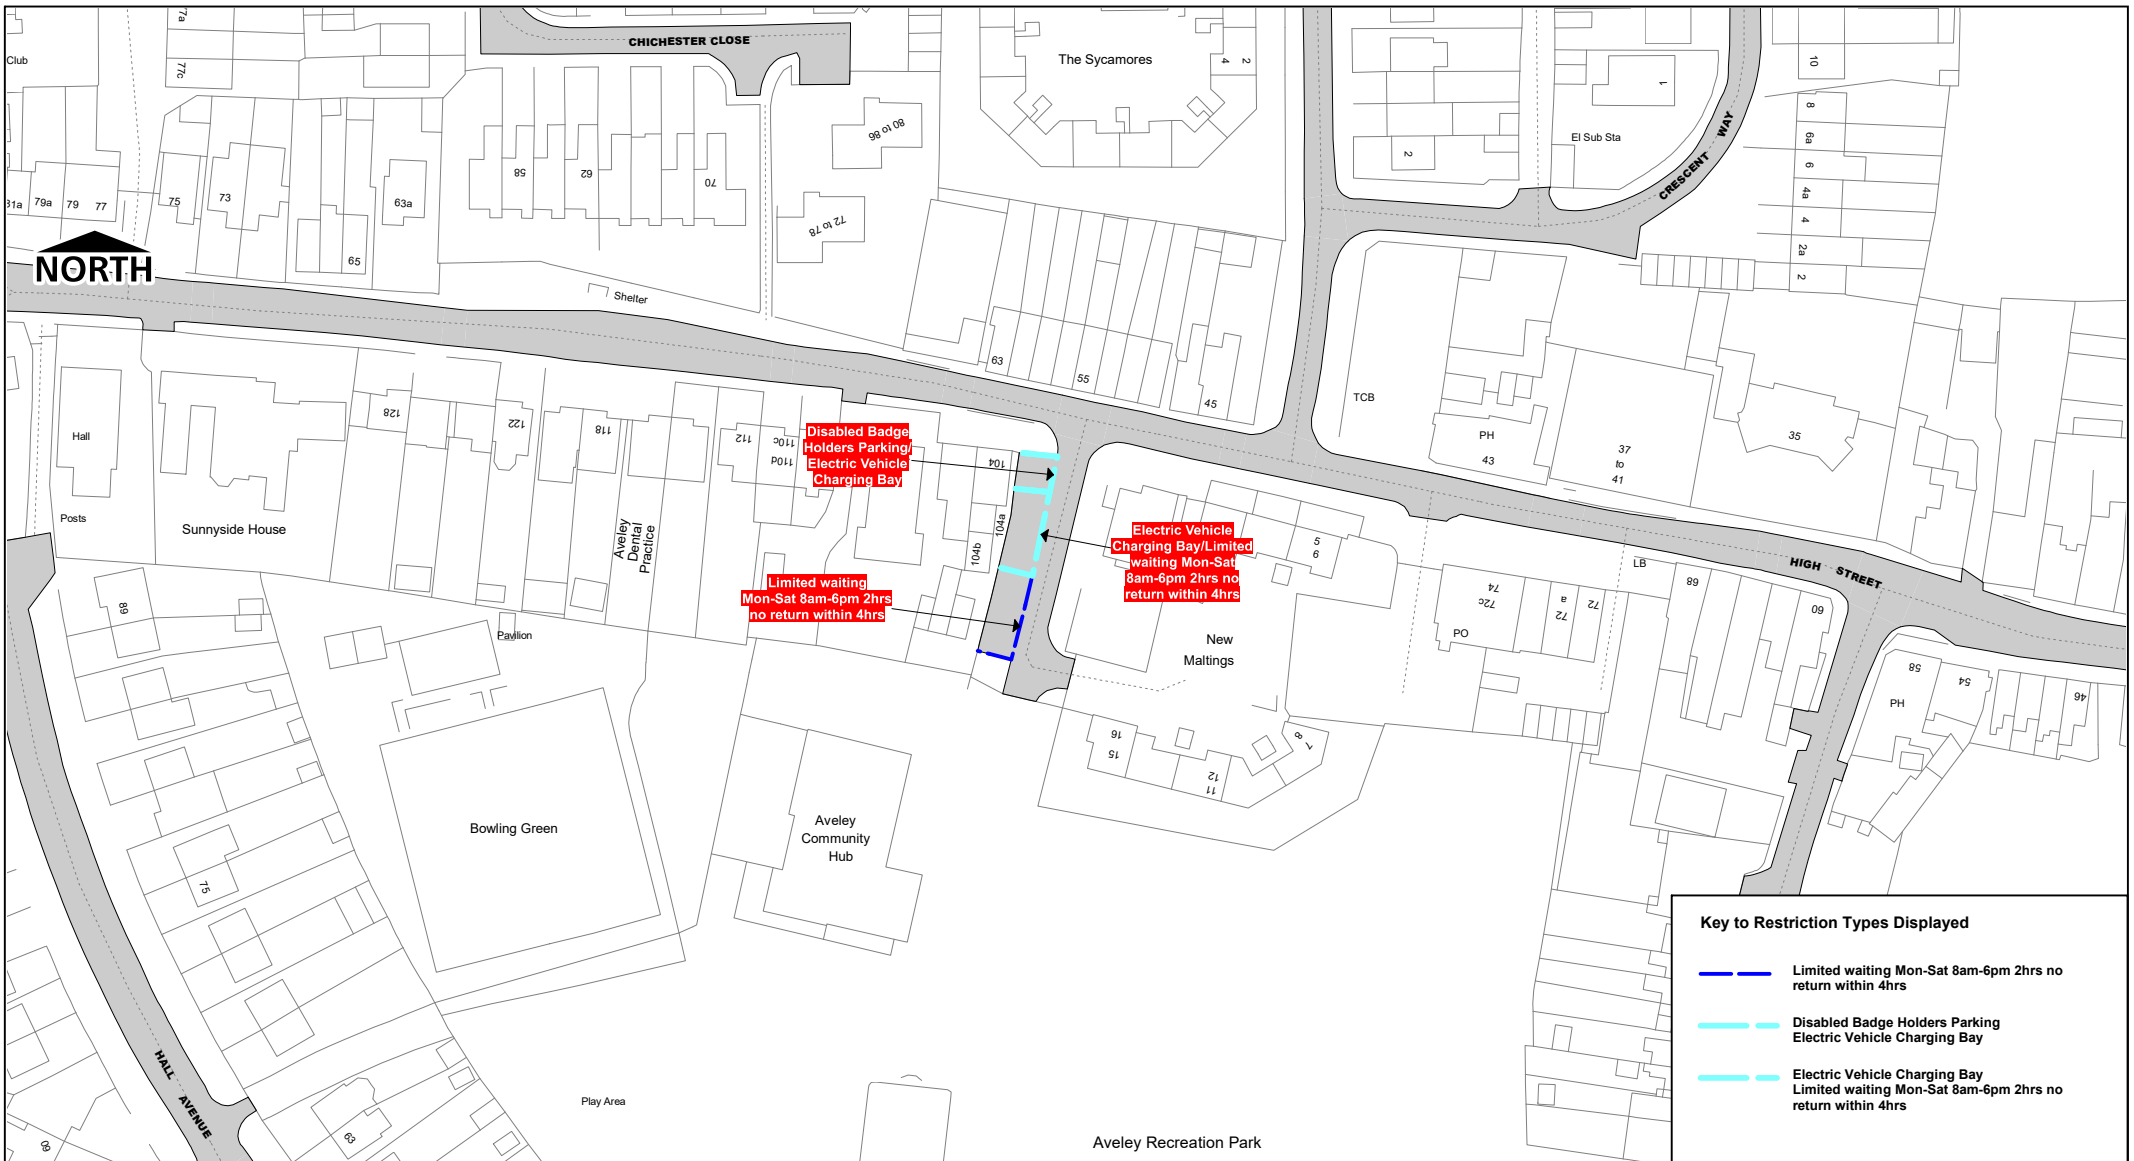

Key to Restriction Types Displayed

- ▬▬ Electric Vehicle Charging Bay
- ▬▬ Payment Parking (Tariff Code PP2) Mon-Sat 9am-6pm max stay 4hrs no return within 1hr

New Maltings, Aveley

SCALE	1 : 1250
DATE	31/01/2024
DRAWING No.	Page 1 of 1
DRAWN BY	

Station Approach, Grays

© Crown copyright. All rights reserved
 Thurrock Council
 Licence No. 100025457 2024

SCALE	1 : 1250
DATE	31/01/2024
DRAWING No.	Page 1 of 1
DRAWN BY	

Calcutta Road, Tilbury

SCALE	1 : 1250
DATE	31/01/2024
DRAWING No.	Page 1 of 1
DRAWN BY	

Daiglen Drive Car Park, South Ockendon

SCALE	1 : 1250
DATE	31/01/2024
DRAWING No.	Page 1 of 1
DRAWN BY	