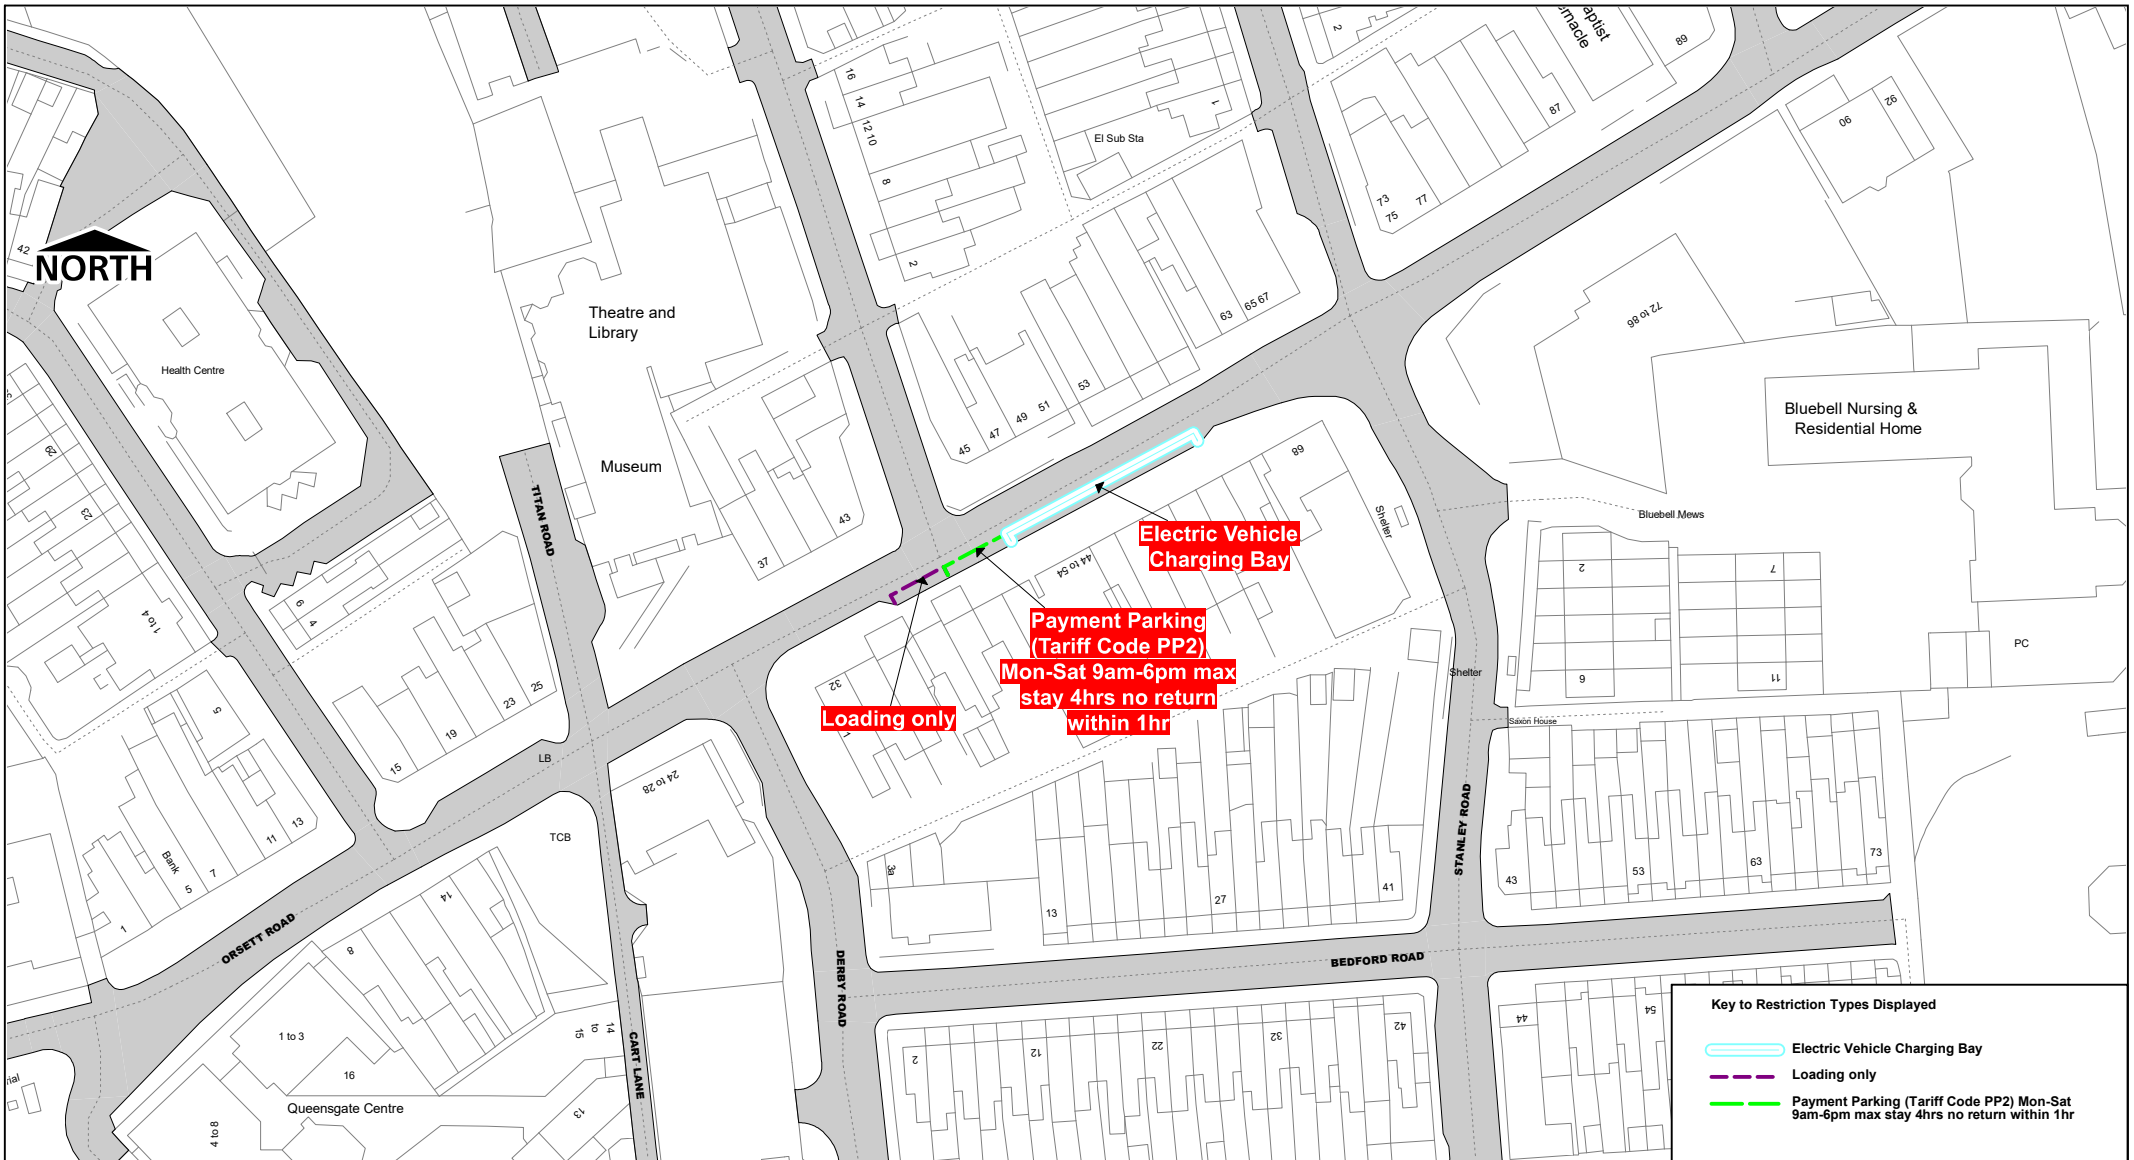

Key to Restriction Types Displayed

- ▬▬ Electric Vehicle Charging Bay
- ▬▬ Payment Parking (Tariff Code PP2) Mon-Sat 9am-6pm max stay 4hrs no return within 1hr

New Maltings, Aveley

SCALE	1 : 1250
DATE	31/01/2024
DRAWING No.	Page 1 of 1
DRAWN BY	

Station Approach, Grays

© Crown copyright. All rights reserved
 Thurrock Council
 Licence No. 100025457 2024

SCALE	1 : 1250
DATE	31/01/2024
DRAWING No.	Page 1 of 1
DRAWN BY	

Calcutta Road, Tilbury

SCALE	1 : 1250
DATE	31/01/2024
DRAWING No.	Page 1 of 1
DRAWN BY	

Daiglen Drive Car Park, South Ockendon

SCALE	1 : 1250
DATE	31/01/2024
DRAWING No.	Page 1 of 1
DRAWN BY	