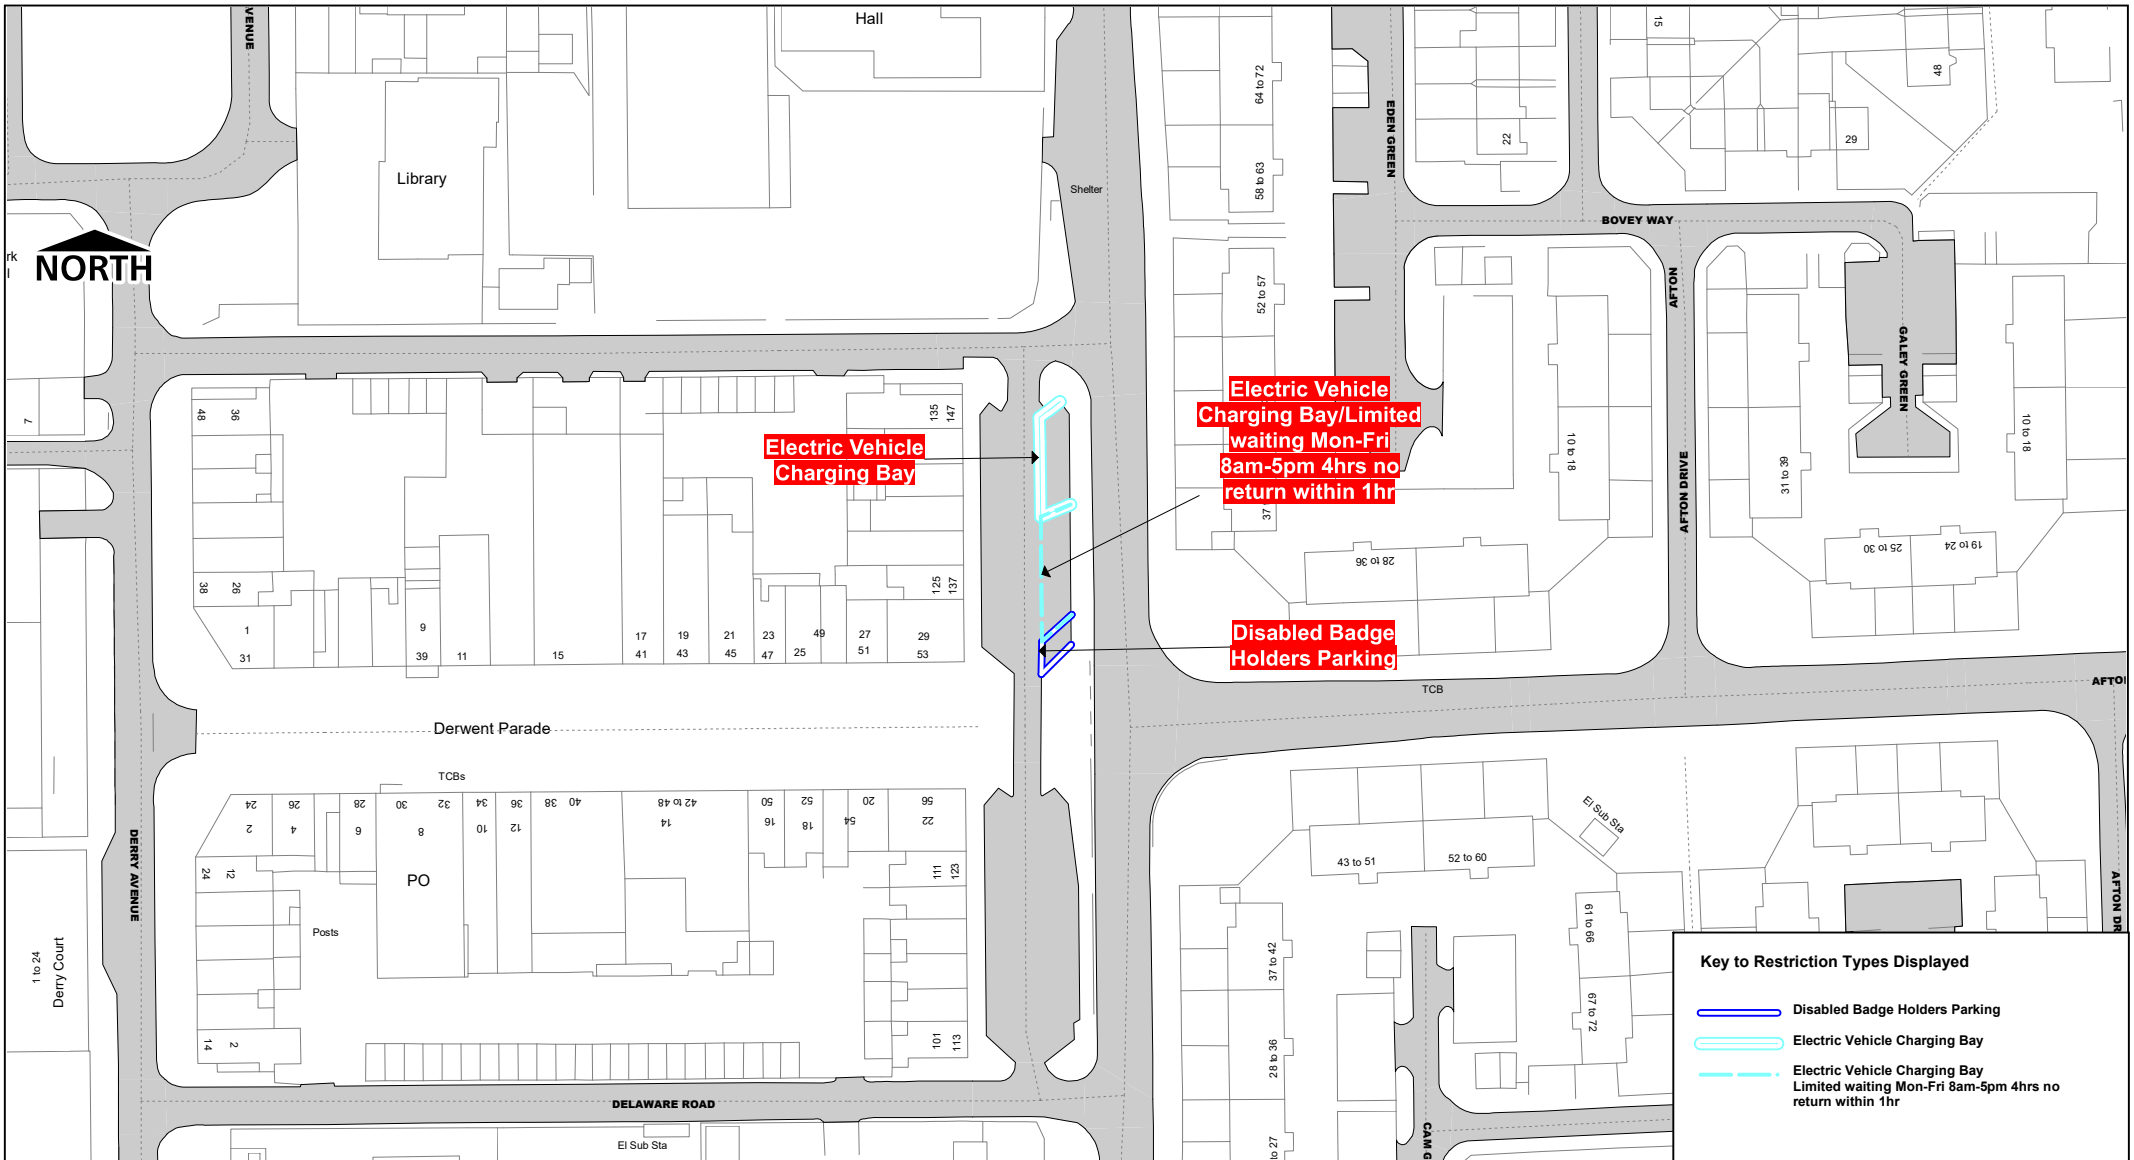

Station Approach, Grays

© Crown copyright. All rights reserved
 Thurrock Council
 Licence No. 100025457 2024

SCALE	1 : 1250
DATE	31/01/2024
DRAWING No.	Page 1 of 1
DRAWN BY	

Calcutta Road, Tilbury

SCALE	1 : 1250
DATE	31/01/2024
DRAWING No.	Page 1 of 1
DRAWN BY	

Daiglen Drive Car Park, South Ockendon

SCALE	1 : 1250
DATE	31/01/2024
DRAWING No.	Page 1 of 1
DRAWN BY	