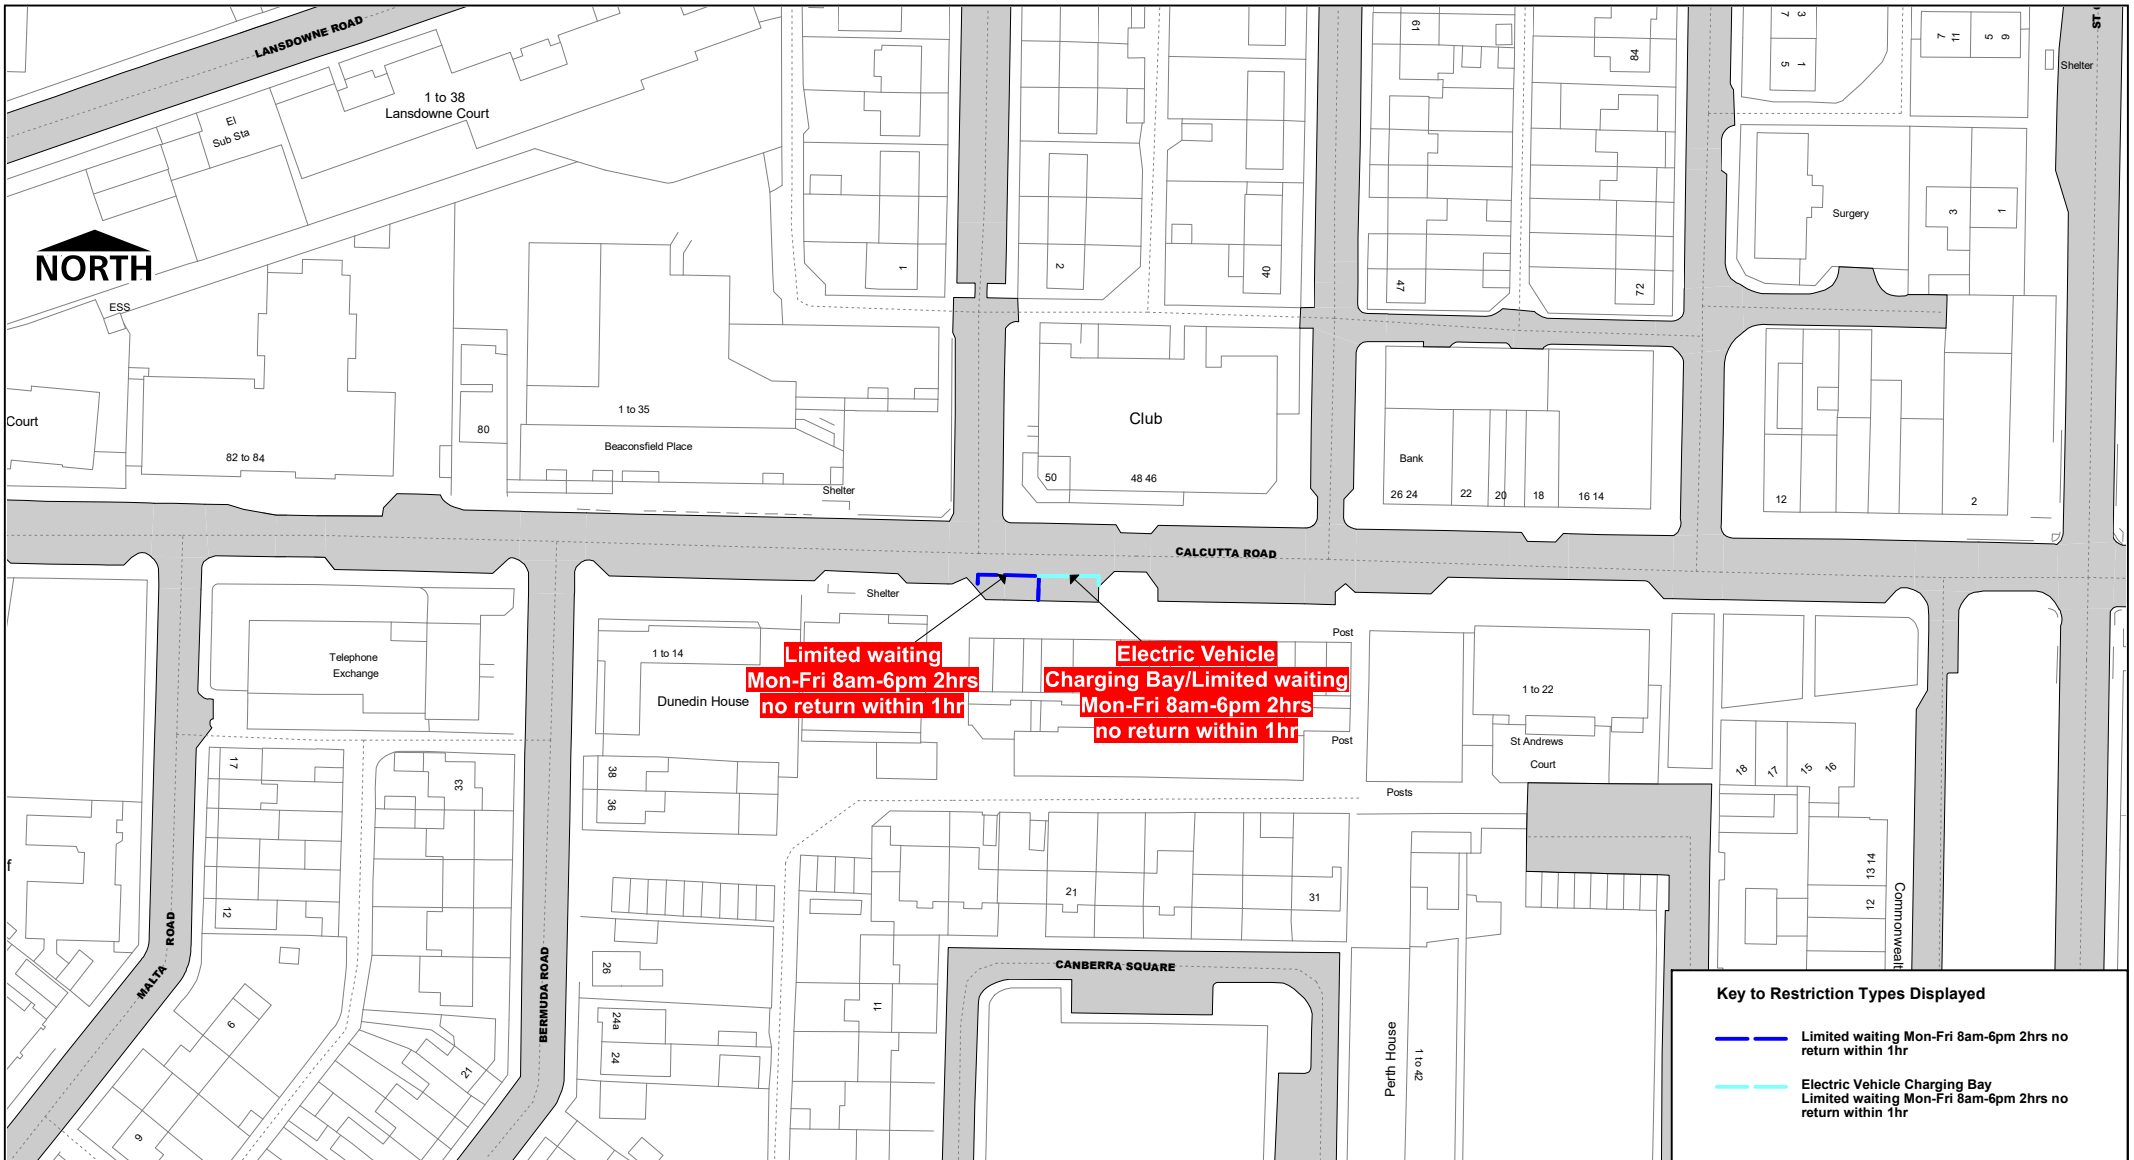

Key to Restriction Types Displayed

- ▬▬ Electric Vehicle Charging Bay
- ▬▬ Payment Parking (Tariff Code PP2) Mon-Sat 9am-6pm max stay 4hrs no return within 1hr

New Maltings, Aveley

SCALE	1 : 1250
DATE	31/01/2024
DRAWING No.	Page 1 of 1
DRAWN BY	

Station Approach, Grays

© Crown copyright. All rights reserved
 Thurrock Council
 Licence No. 100025457 2024

SCALE	1 : 1250
DATE	31/01/2024
DRAWING No.	Page 1 of 1
DRAWN BY	

Calcutta Road, Tilbury

SCALE	1 : 1250
DATE	31/01/2024
DRAWING No.	Page 1 of 1
DRAWN BY	

Daiglen Drive Car Park, South Ockendon

SCALE	1 : 1250
DATE	31/01/2024
DRAWING No.	Page 1 of 1
DRAWN BY	