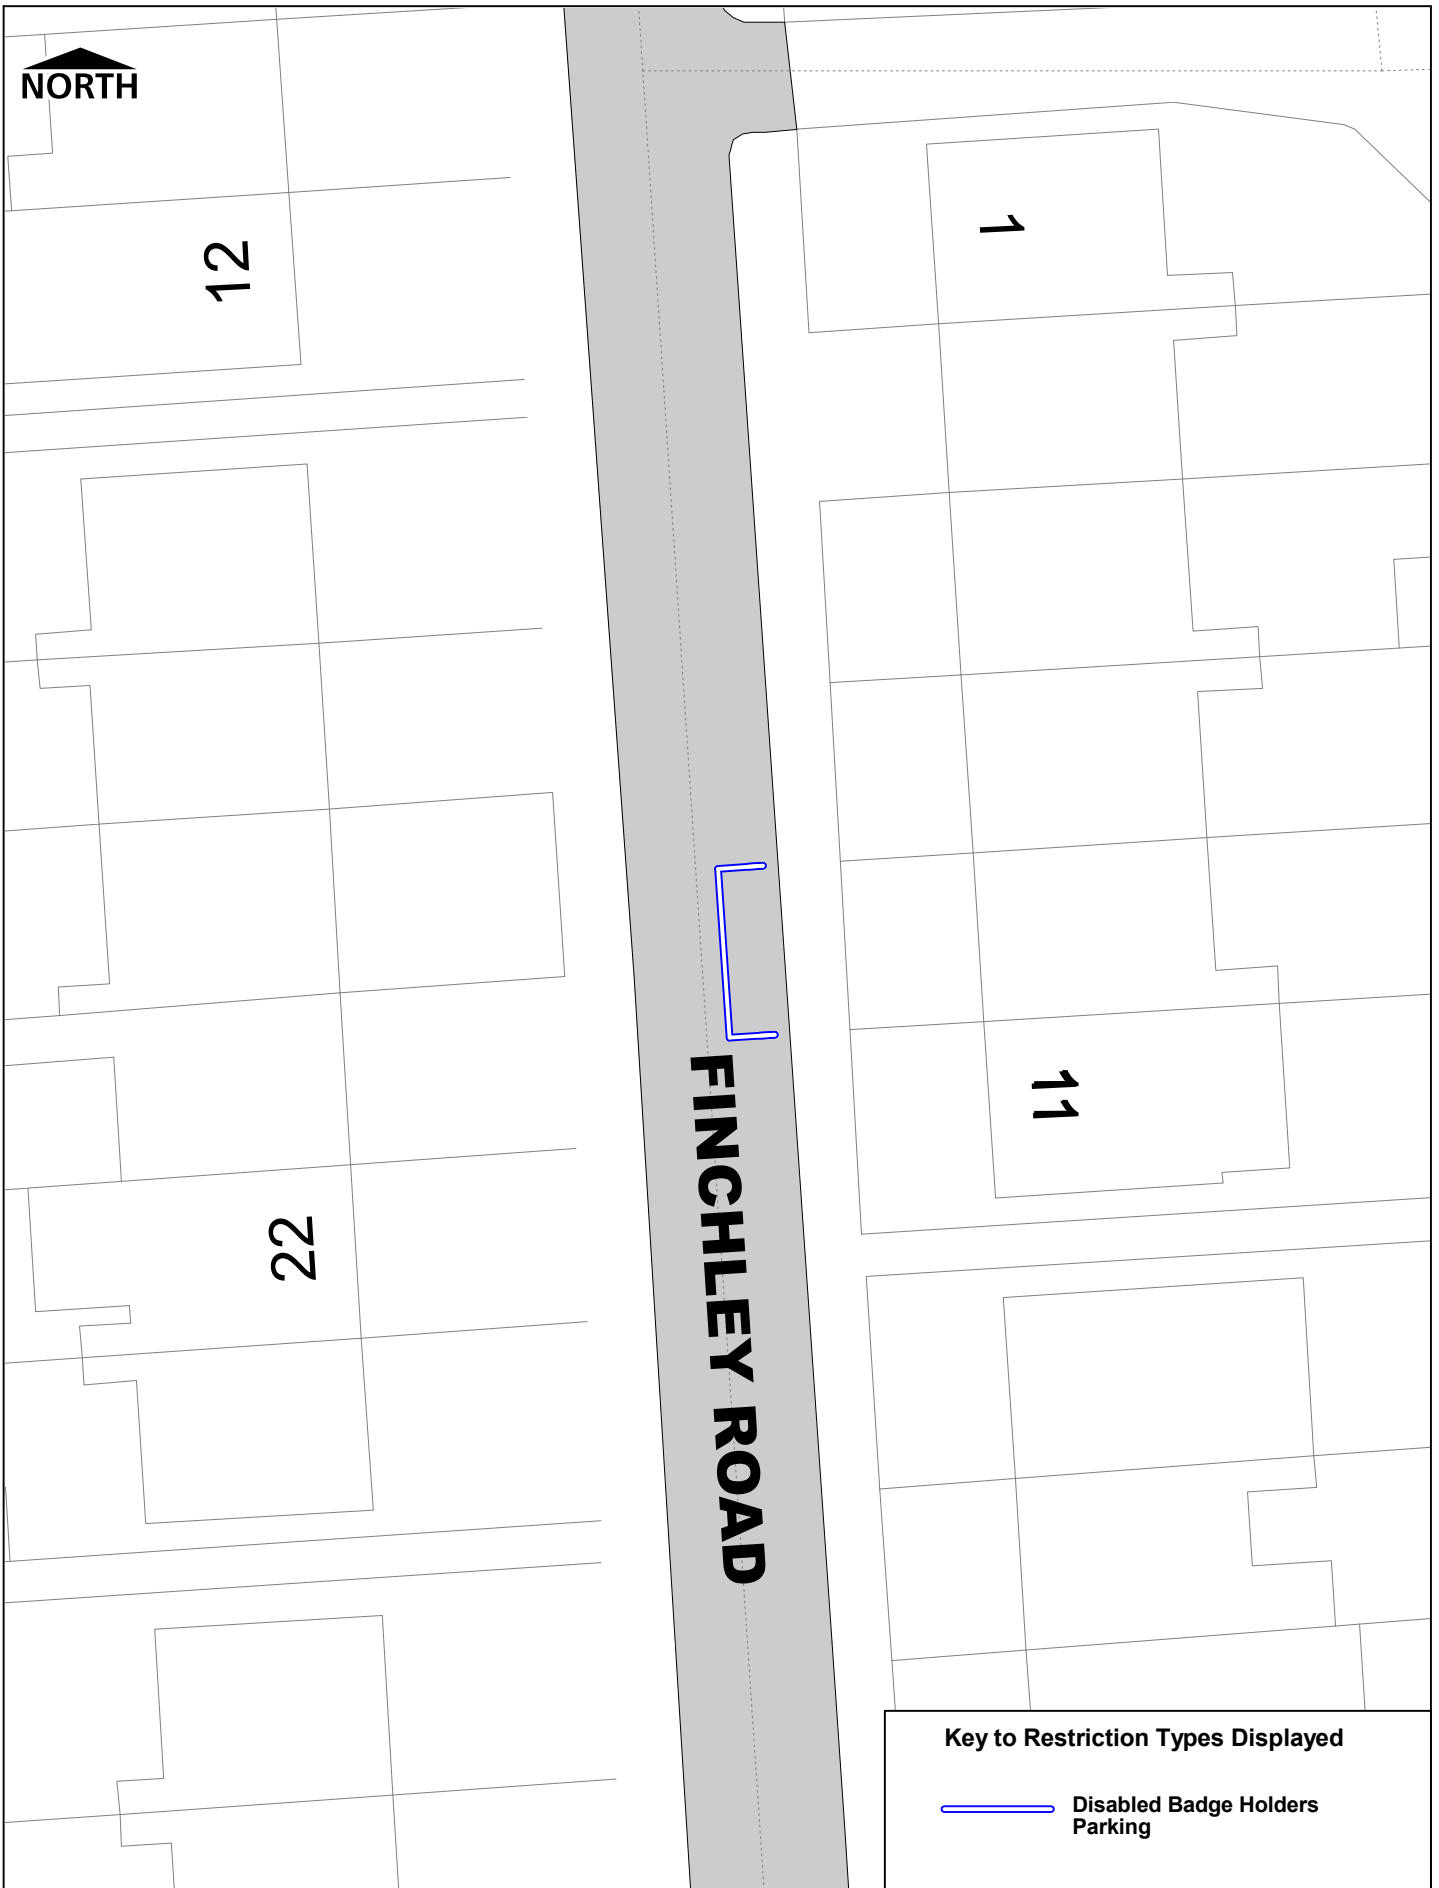

Key to Restriction Types Displayed

Disabled Badge Holders Parking