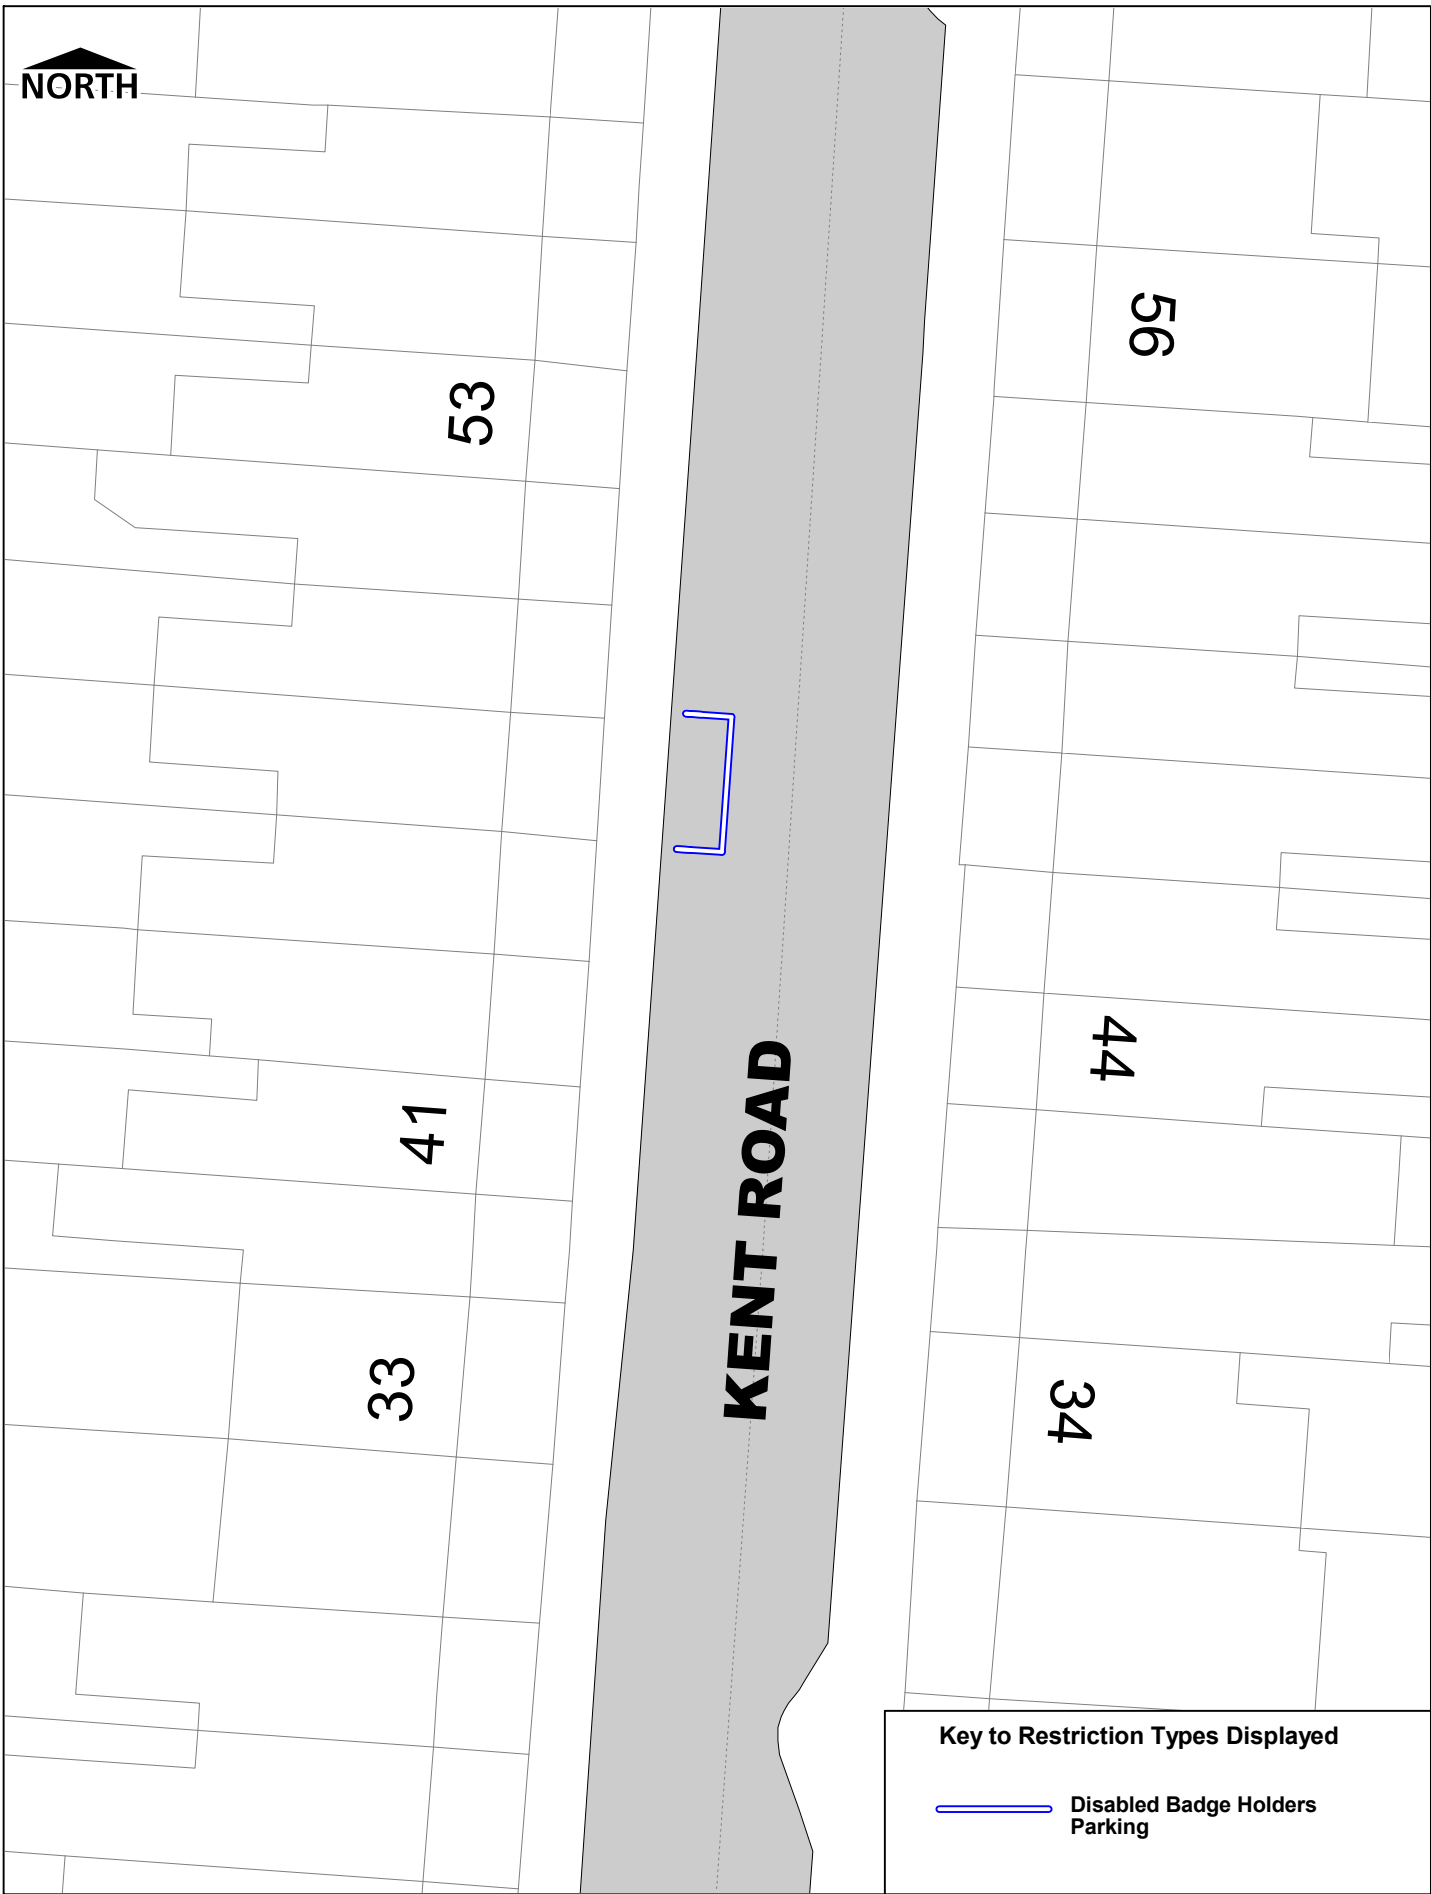

Key to Restriction Types Displayed

Disabled Badge Holders Parking