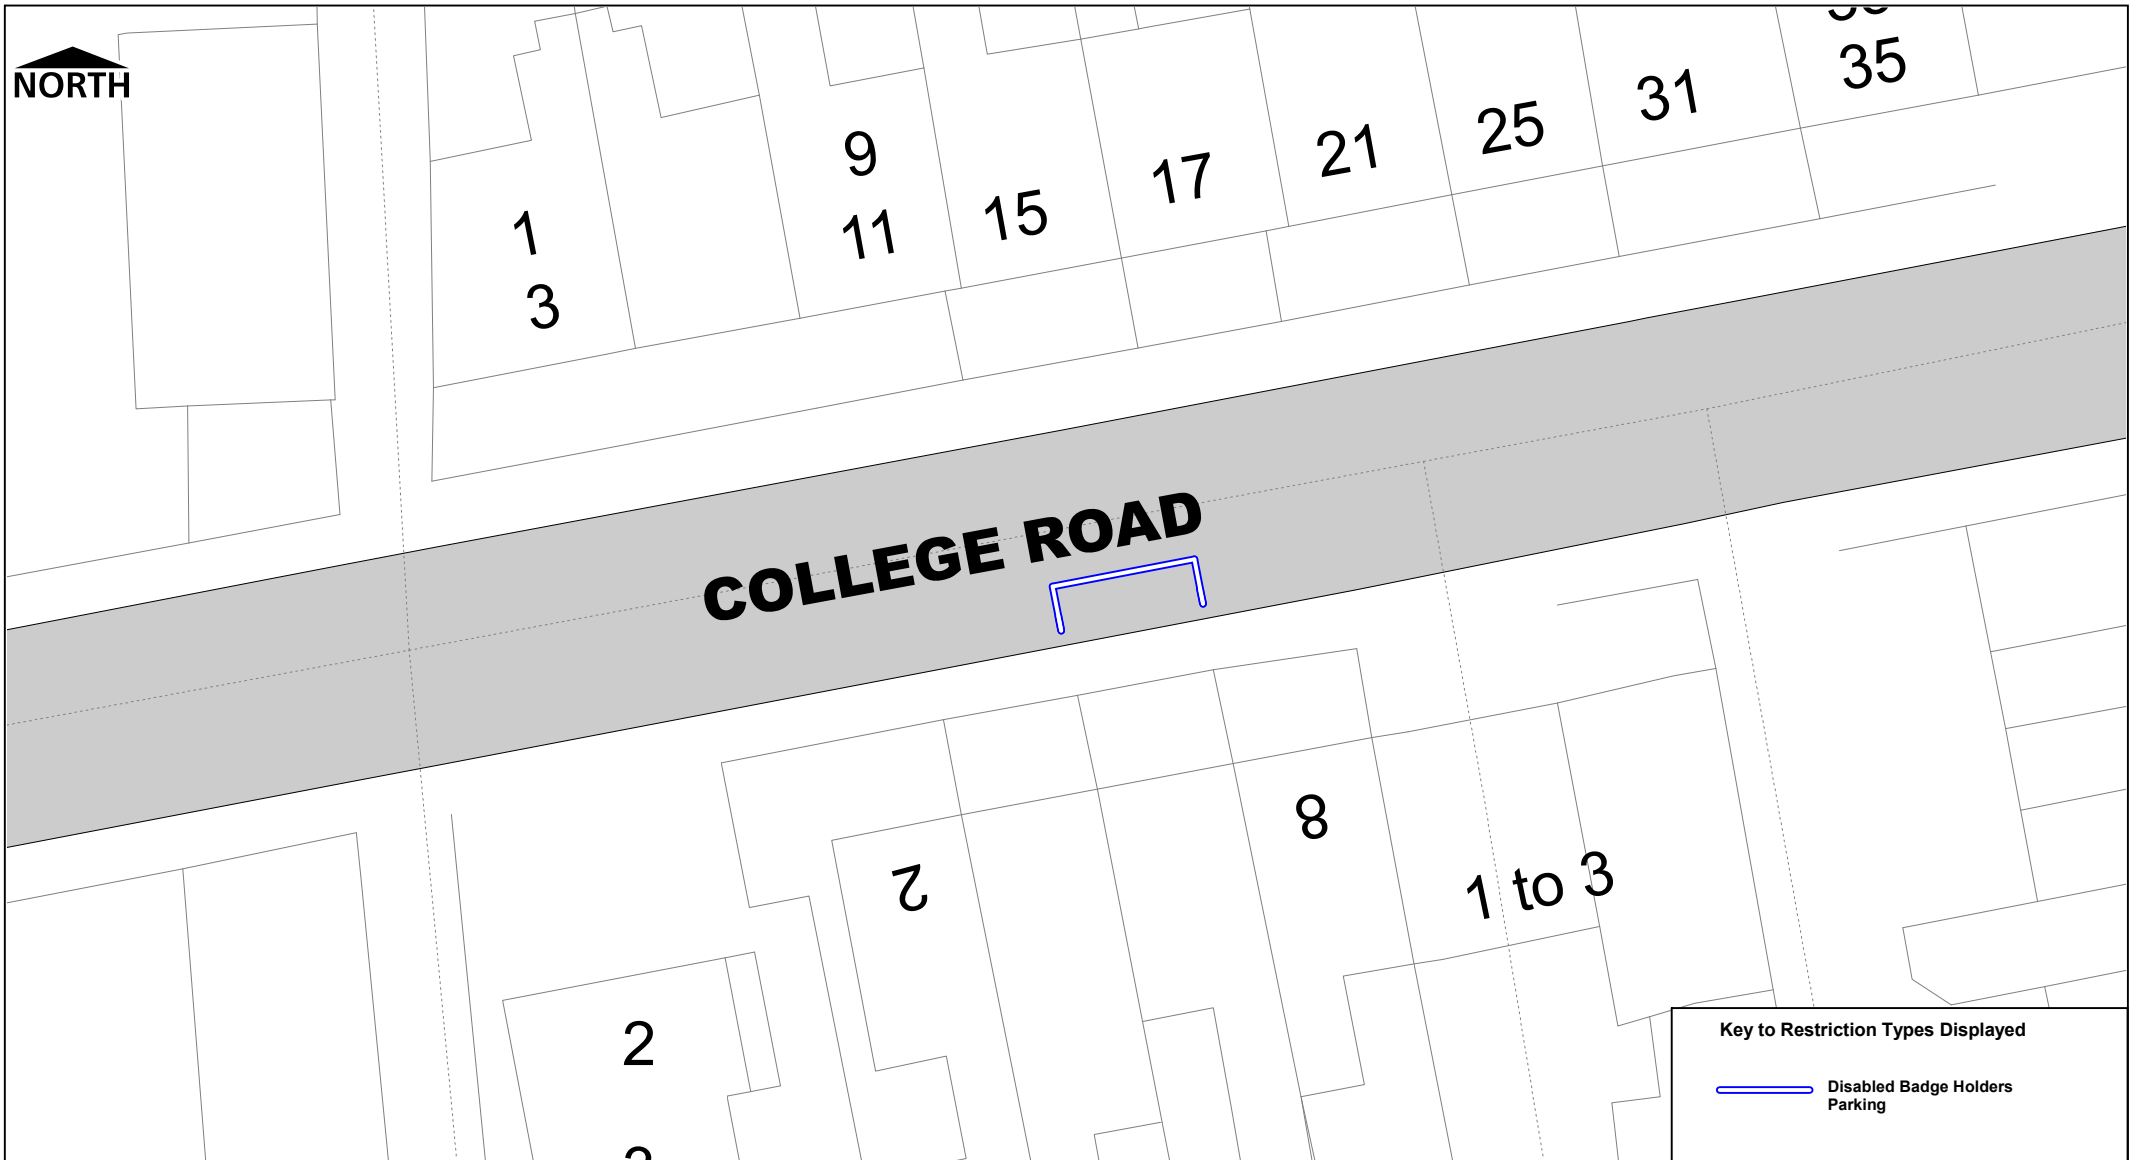

 NORTH

**Key to Restriction Types Displayed**

 Disabled Badge Holders Parking

 [thurrock.gov.uk](http://thurrock.gov.uk)

Borough of Thurrock  
Grays No.1  
Disabled Badge Holder  
Parking Bay  
Order 2024