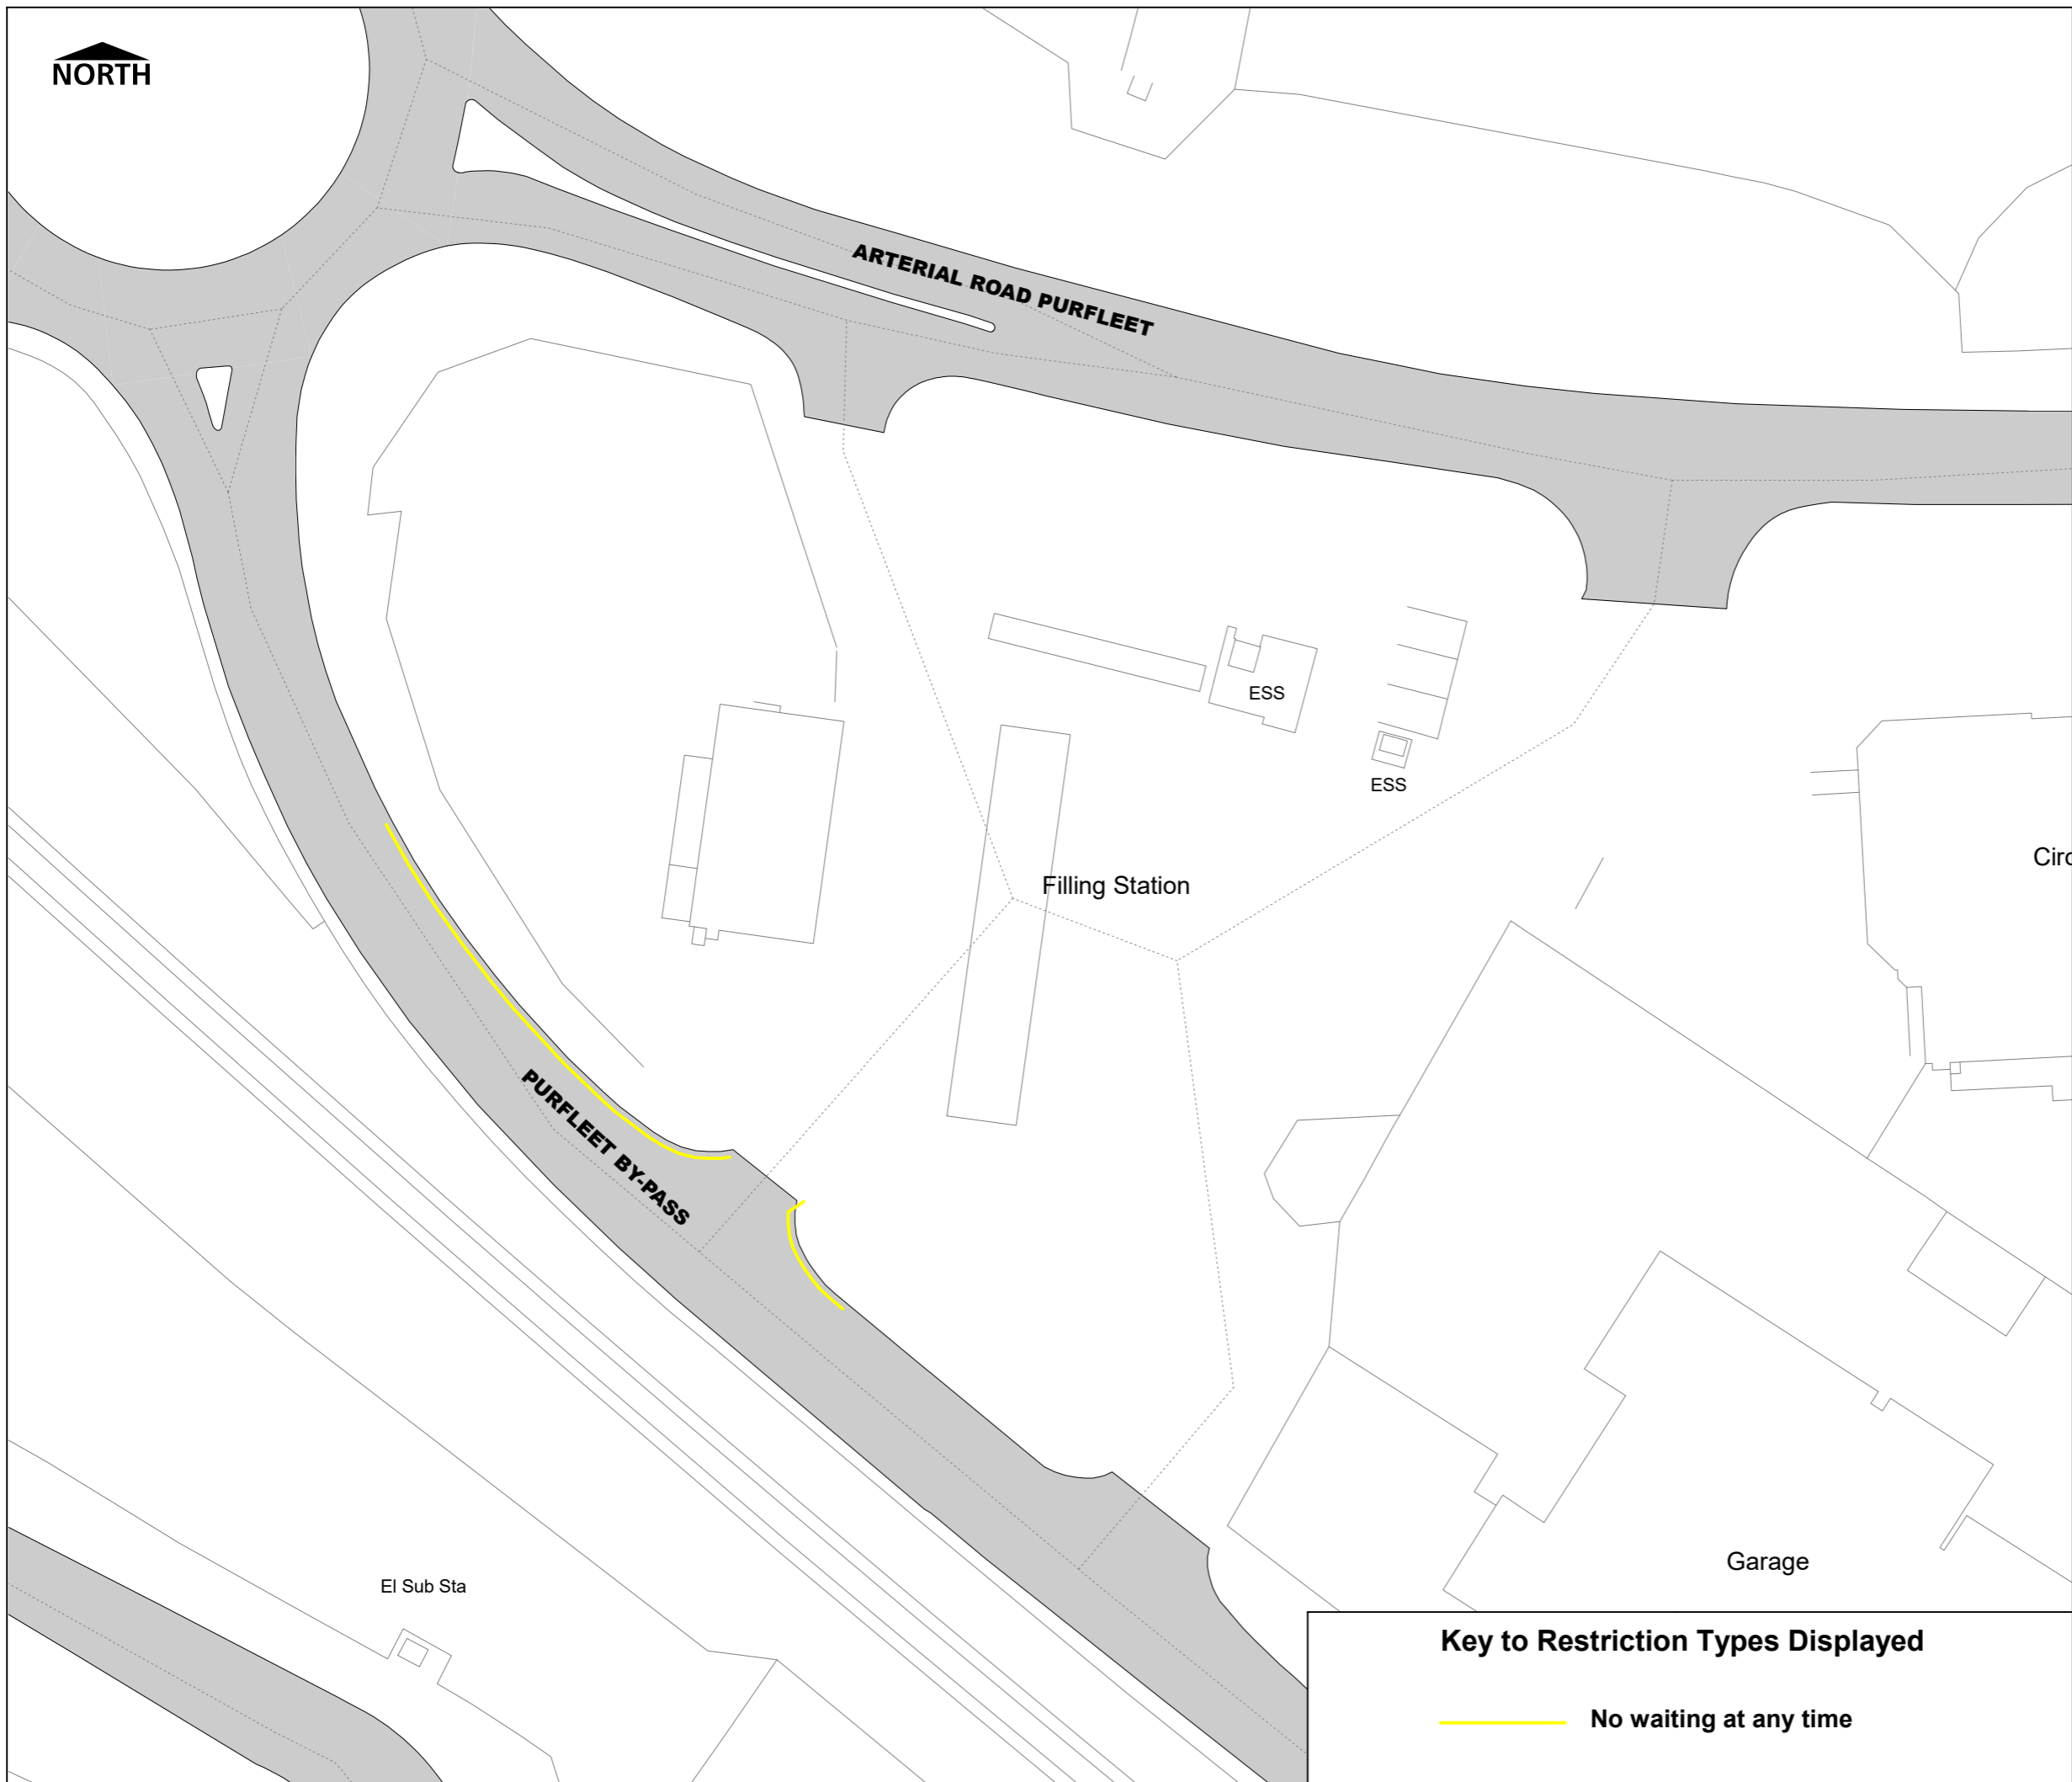

 NORTH

Key to Restriction Types Displayed

 No waiting at any time

Purfleet-on-Thames No. 1
(No Waiting At Any Time)

 thurrock.gov.uk

DRAWING TITLE

SCALE 1 : 700

DATE 02/03/2025

DRAWING No. Page 1 of 1

DRAWN BY